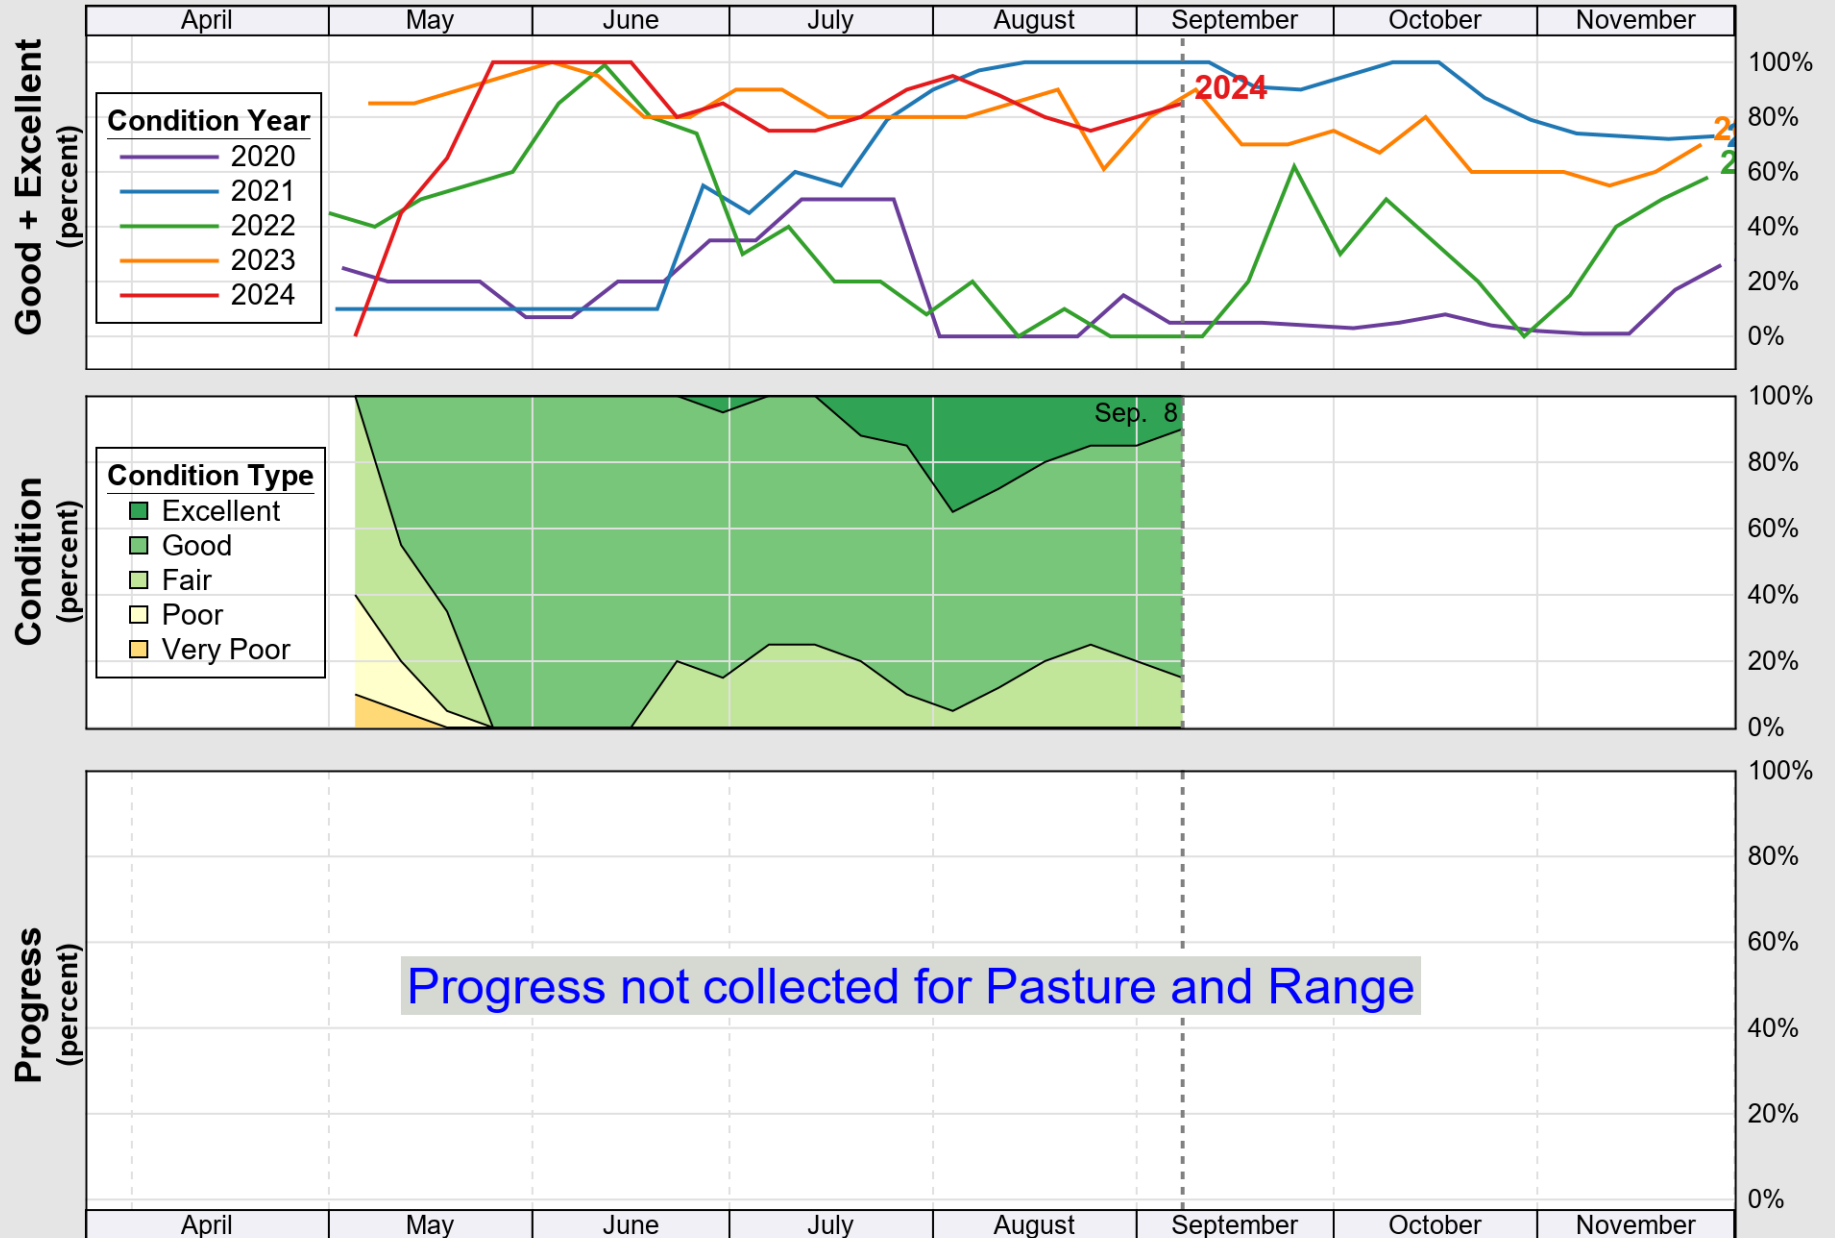

USDA

Crop Progress and Condition: Corn in Massachusetts , 2024

NASS

Source: National Agricultural Statistics Service (NASS), Crop Progress Report

USDA Crop Progress and Condition: Pasture and Range in Massachusetts, 2024 NASS

Source: National Agricultural Statistics Service (NASS), Crop Progress Report