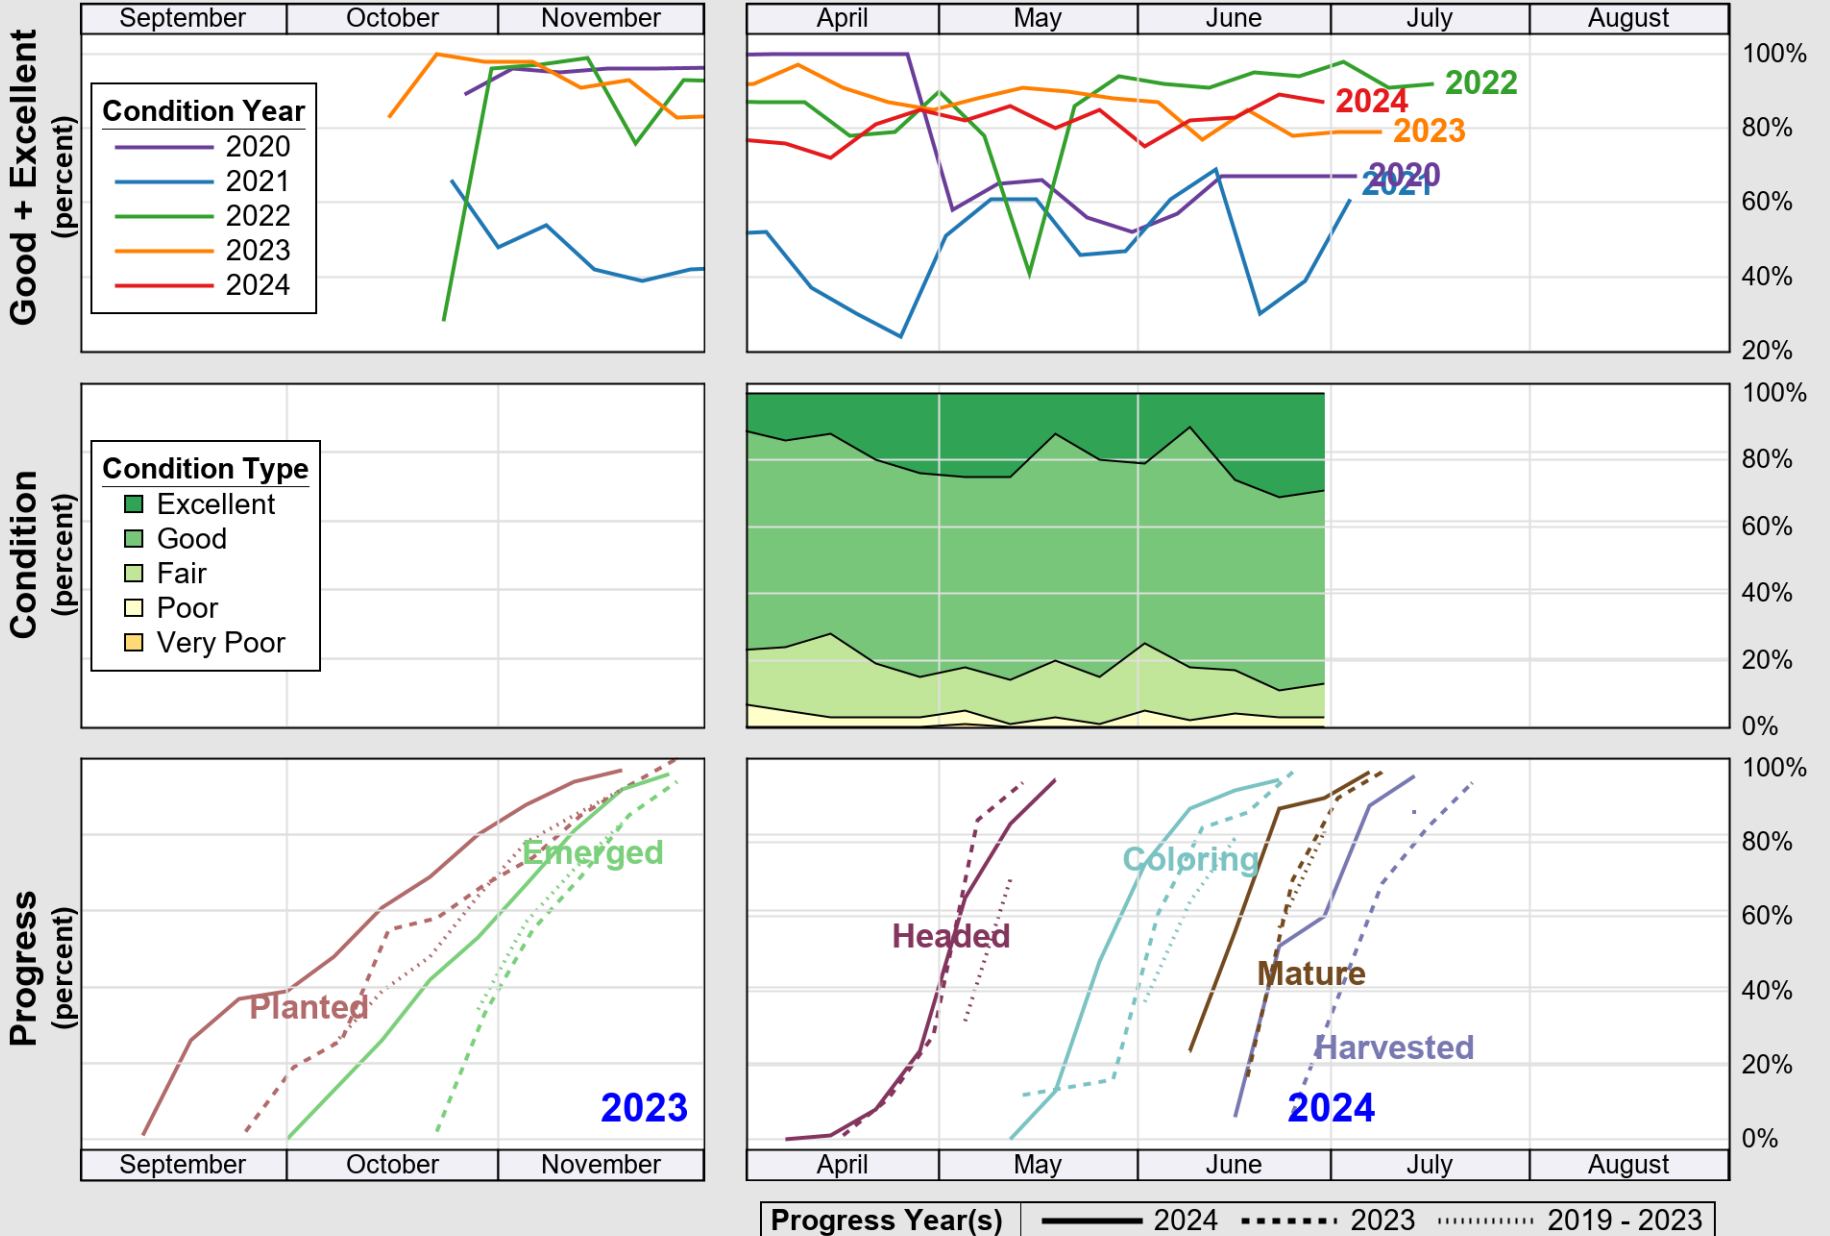

USDA

Crop Progress and Condition: Corn in Maryland , 2024

NASS

Source: National Agricultural Statistics Service (NASS), Crop Progress Report

USDA

Crop Progress and Condition: Pasture and Range in Maryland , 2024

NASS

Source: National Agricultural Statistics Service (NASS), Crop Progress Report

USDA

Crop Progress and Condition: Soybeans in Maryland , 2024

NASS

Source: National Agricultural Statistics Service (NASS), Crop Progress Report

USDA

Crop Progress and Condition: Winter Wheat in Maryland, 2024

NASS

Source: National Agricultural Statistics Service (NASS), Crop Progress Report