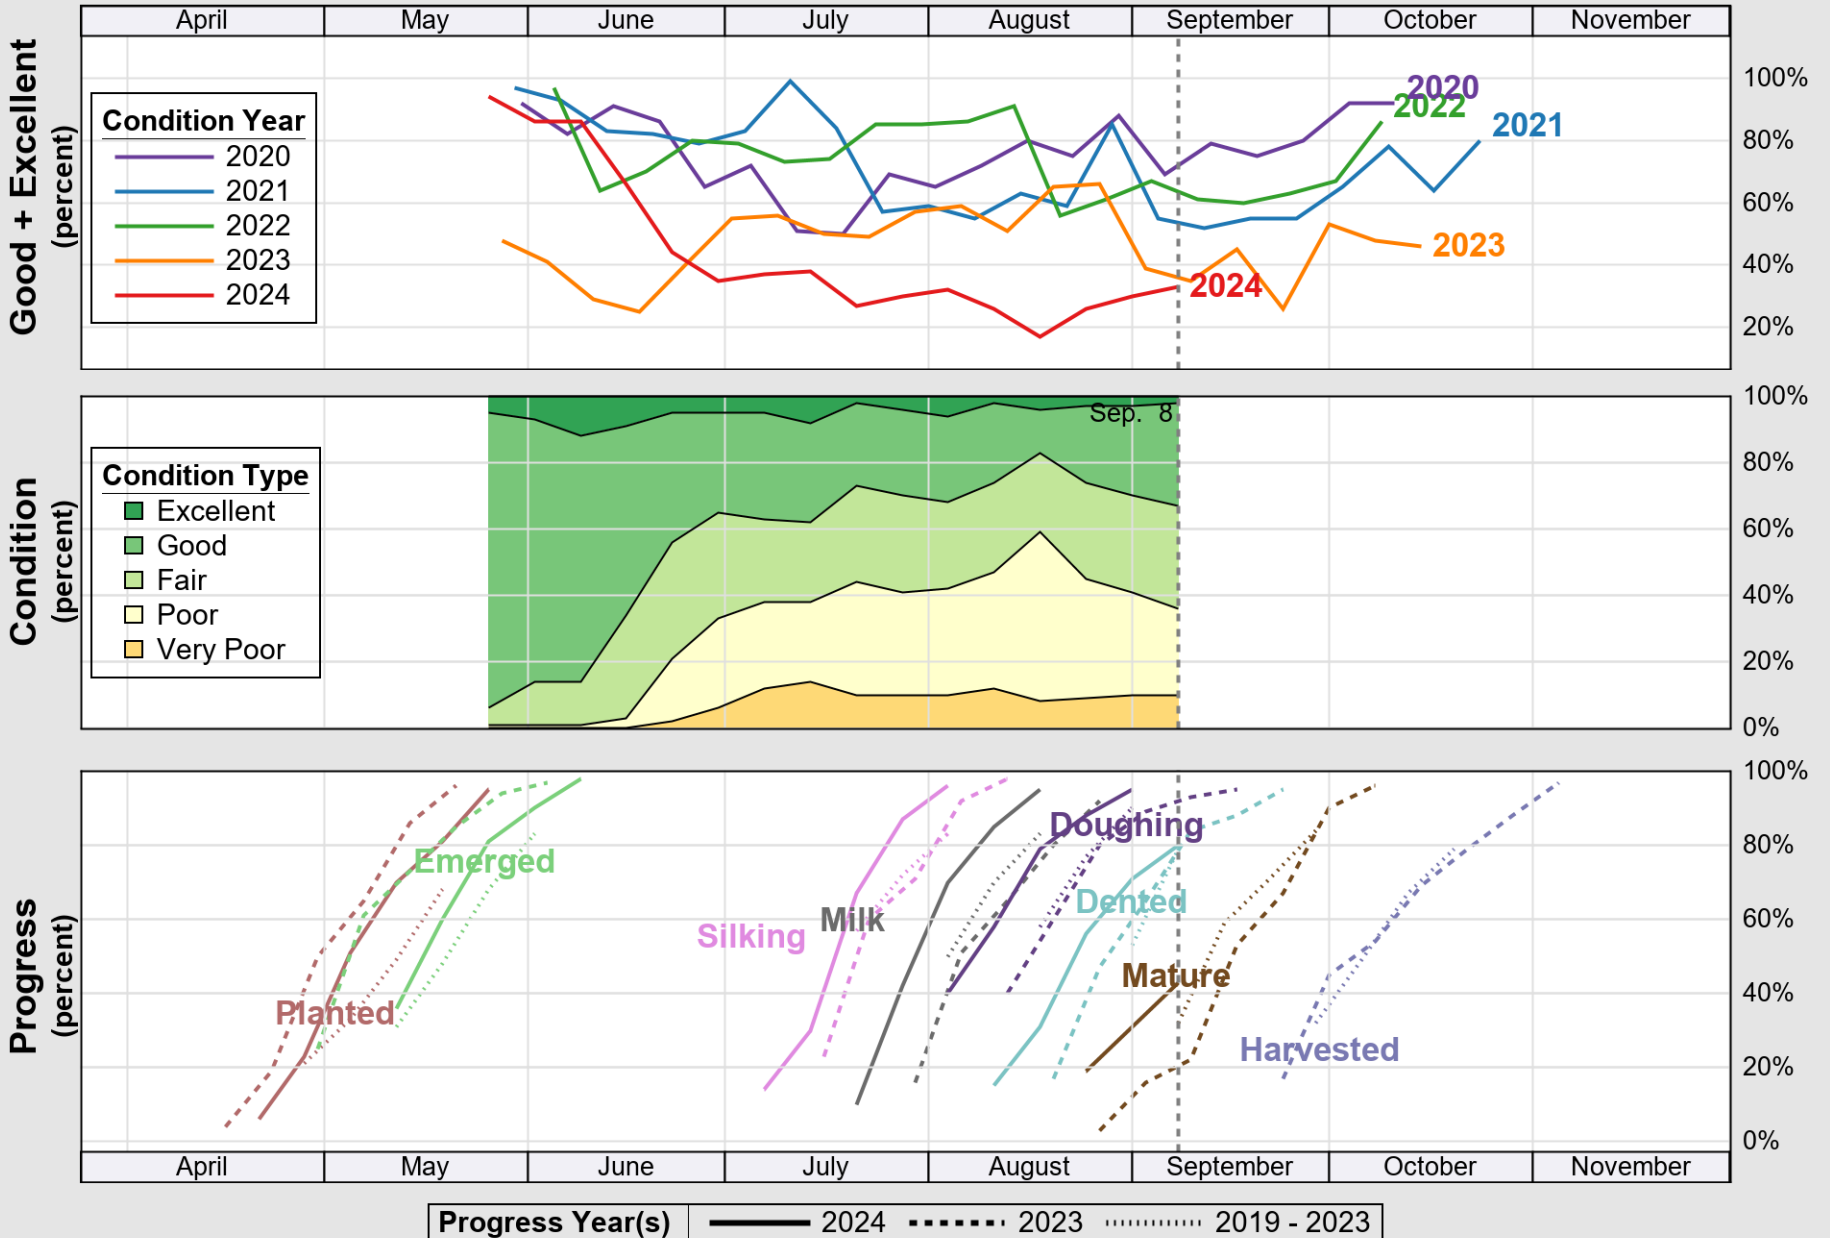

USDA

Crop Progress and Condition: Corn in Maryland , 2024

NASS

Source: National Agricultural Statistics Service (NASS), Crop Progress Report

USDA

Crop Progress and Condition: Pasture and Range in Maryland , 2024

NASS

Source: National Agricultural Statistics Service (NASS), Crop Progress Report

USDA

Crop Progress and Condition: Soybeans in Maryland , 2024

NASS

Source: National Agricultural Statistics Service (NASS), Crop Progress Report

USDA

Crop Progress and Condition: Winter Wheat in Maryland, 2024

NASS

Source: National Agricultural Statistics Service (NASS), Crop Progress Report