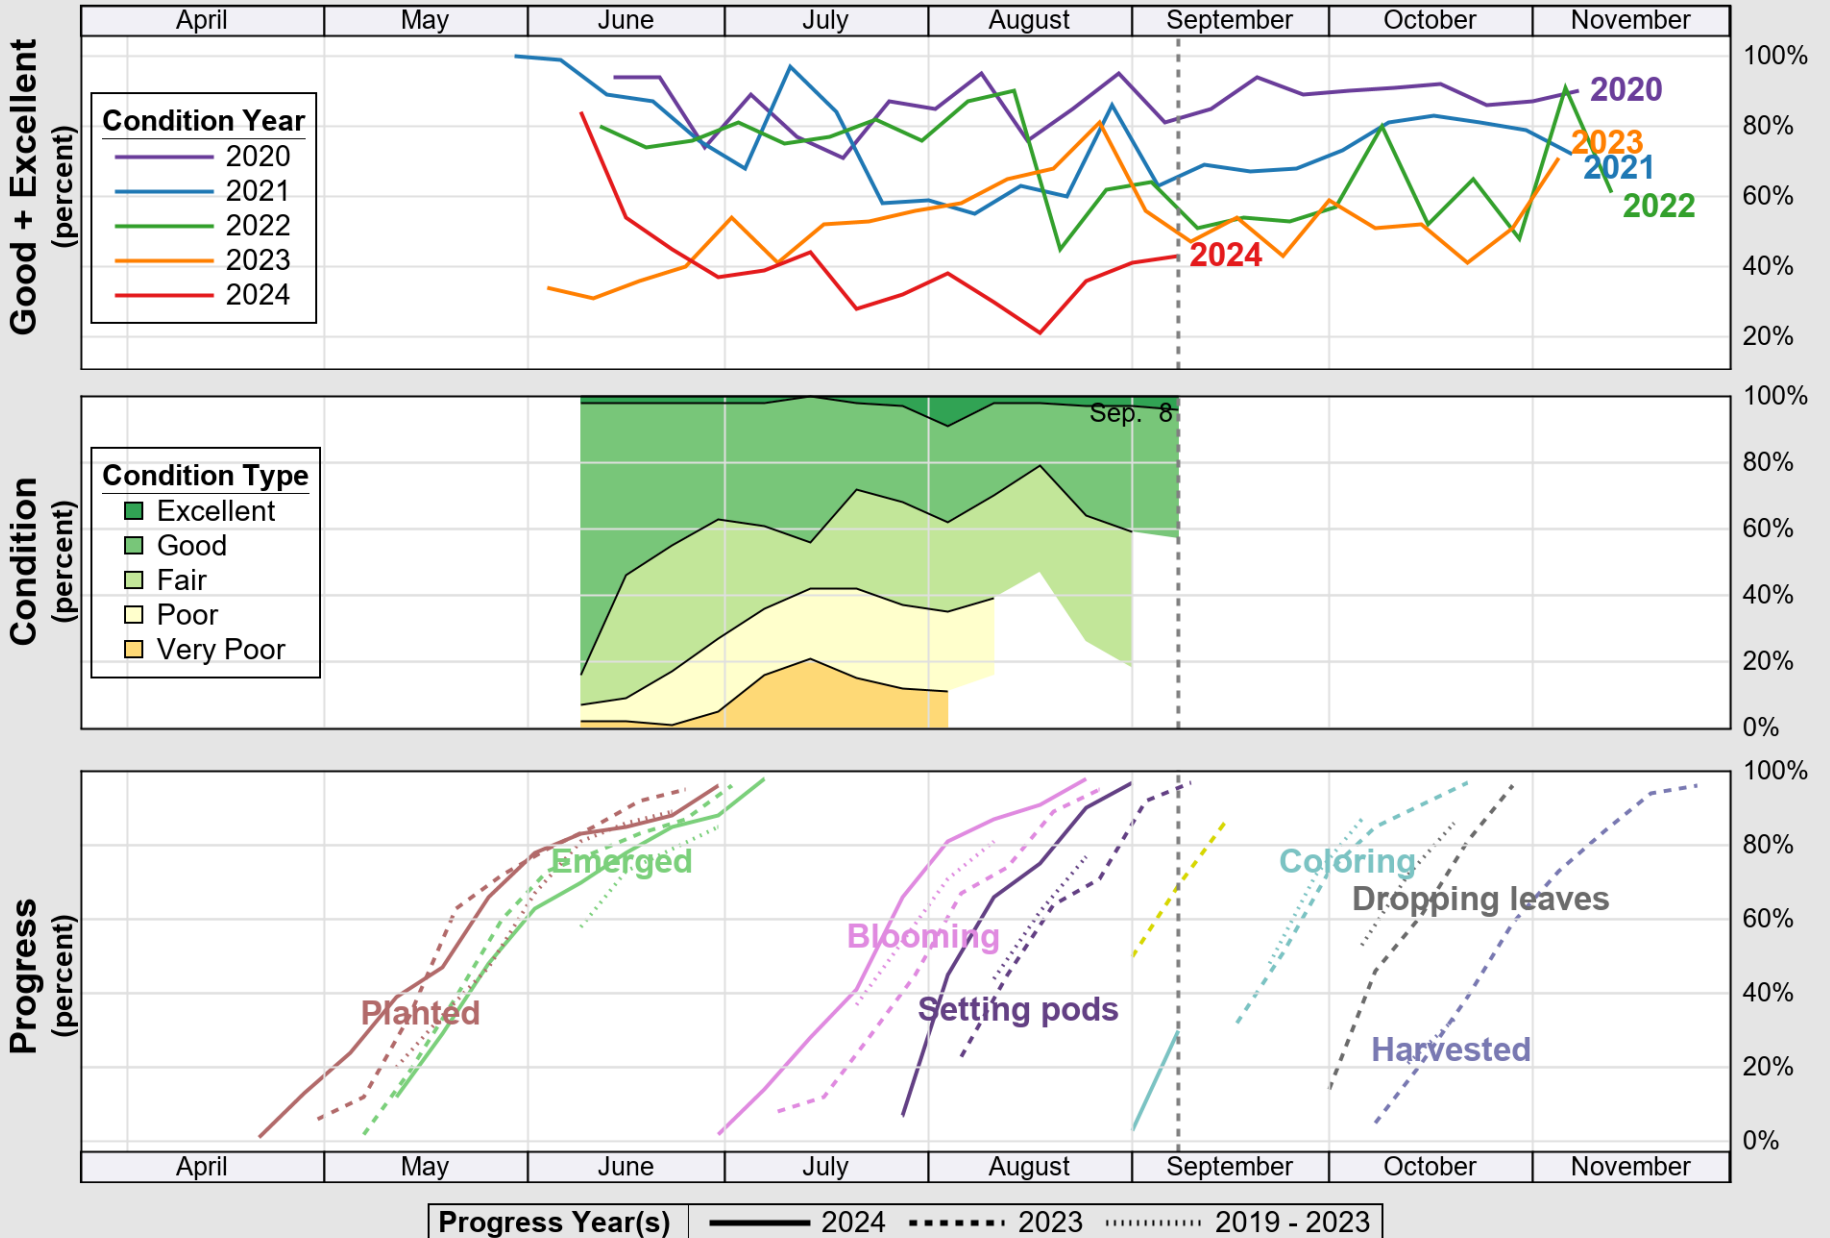

USDA

Crop Progress and Condition: Corn in Maryland , 2024

NASS

Source: National Agricultural Statistics Service (NASS), Crop Progress Report

USDA

Crop Progress and Condition: Pasture and Range in Maryland , 2024

NASS

Source: National Agricultural Statistics Service (NASS), Crop Progress Report

USDA

Crop Progress and Condition: Soybeans in Maryland , 2024

NASS

Source: National Agricultural Statistics Service (NASS), Crop Progress Report

USDA

Crop Progress and Condition: Winter Wheat in Maryland, 2024

NASS

Source: National Agricultural Statistics Service (NASS), Crop Progress Report