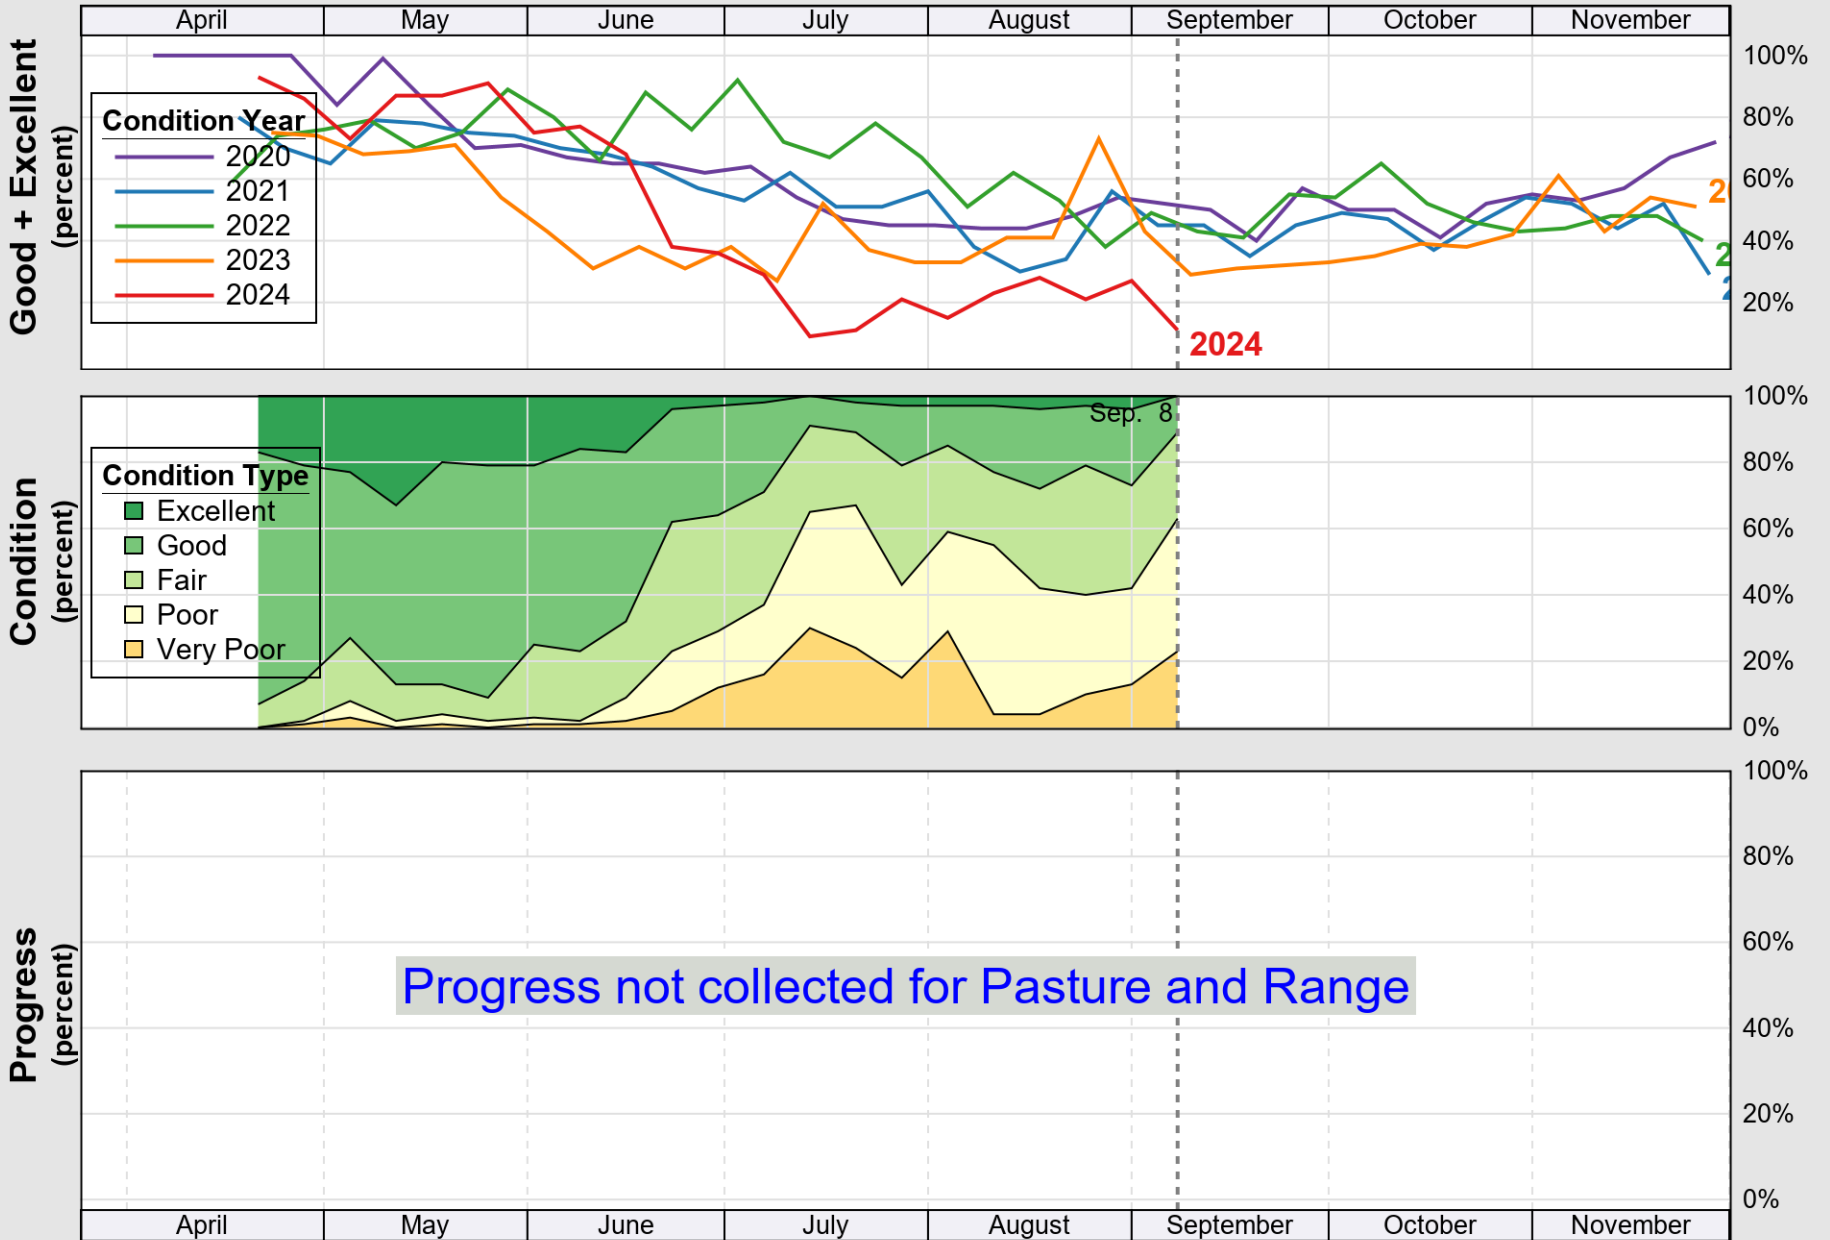

USDA

Crop Progress and Condition: Corn in Maryland , 2024

NASS

Source: National Agricultural Statistics Service (NASS), Crop Progress Report

USDA

Crop Progress and Condition: Pasture and Range in Maryland , 2024

NASS

Source: National Agricultural Statistics Service (NASS), Crop Progress Report

USDA

Crop Progress and Condition: Soybeans in Maryland , 2024

NASS

Source: National Agricultural Statistics Service (NASS), Crop Progress Report

USDA

Crop Progress and Condition: Winter Wheat in Maryland, 2024

NASS

Source: National Agricultural Statistics Service (NASS), Crop Progress Report