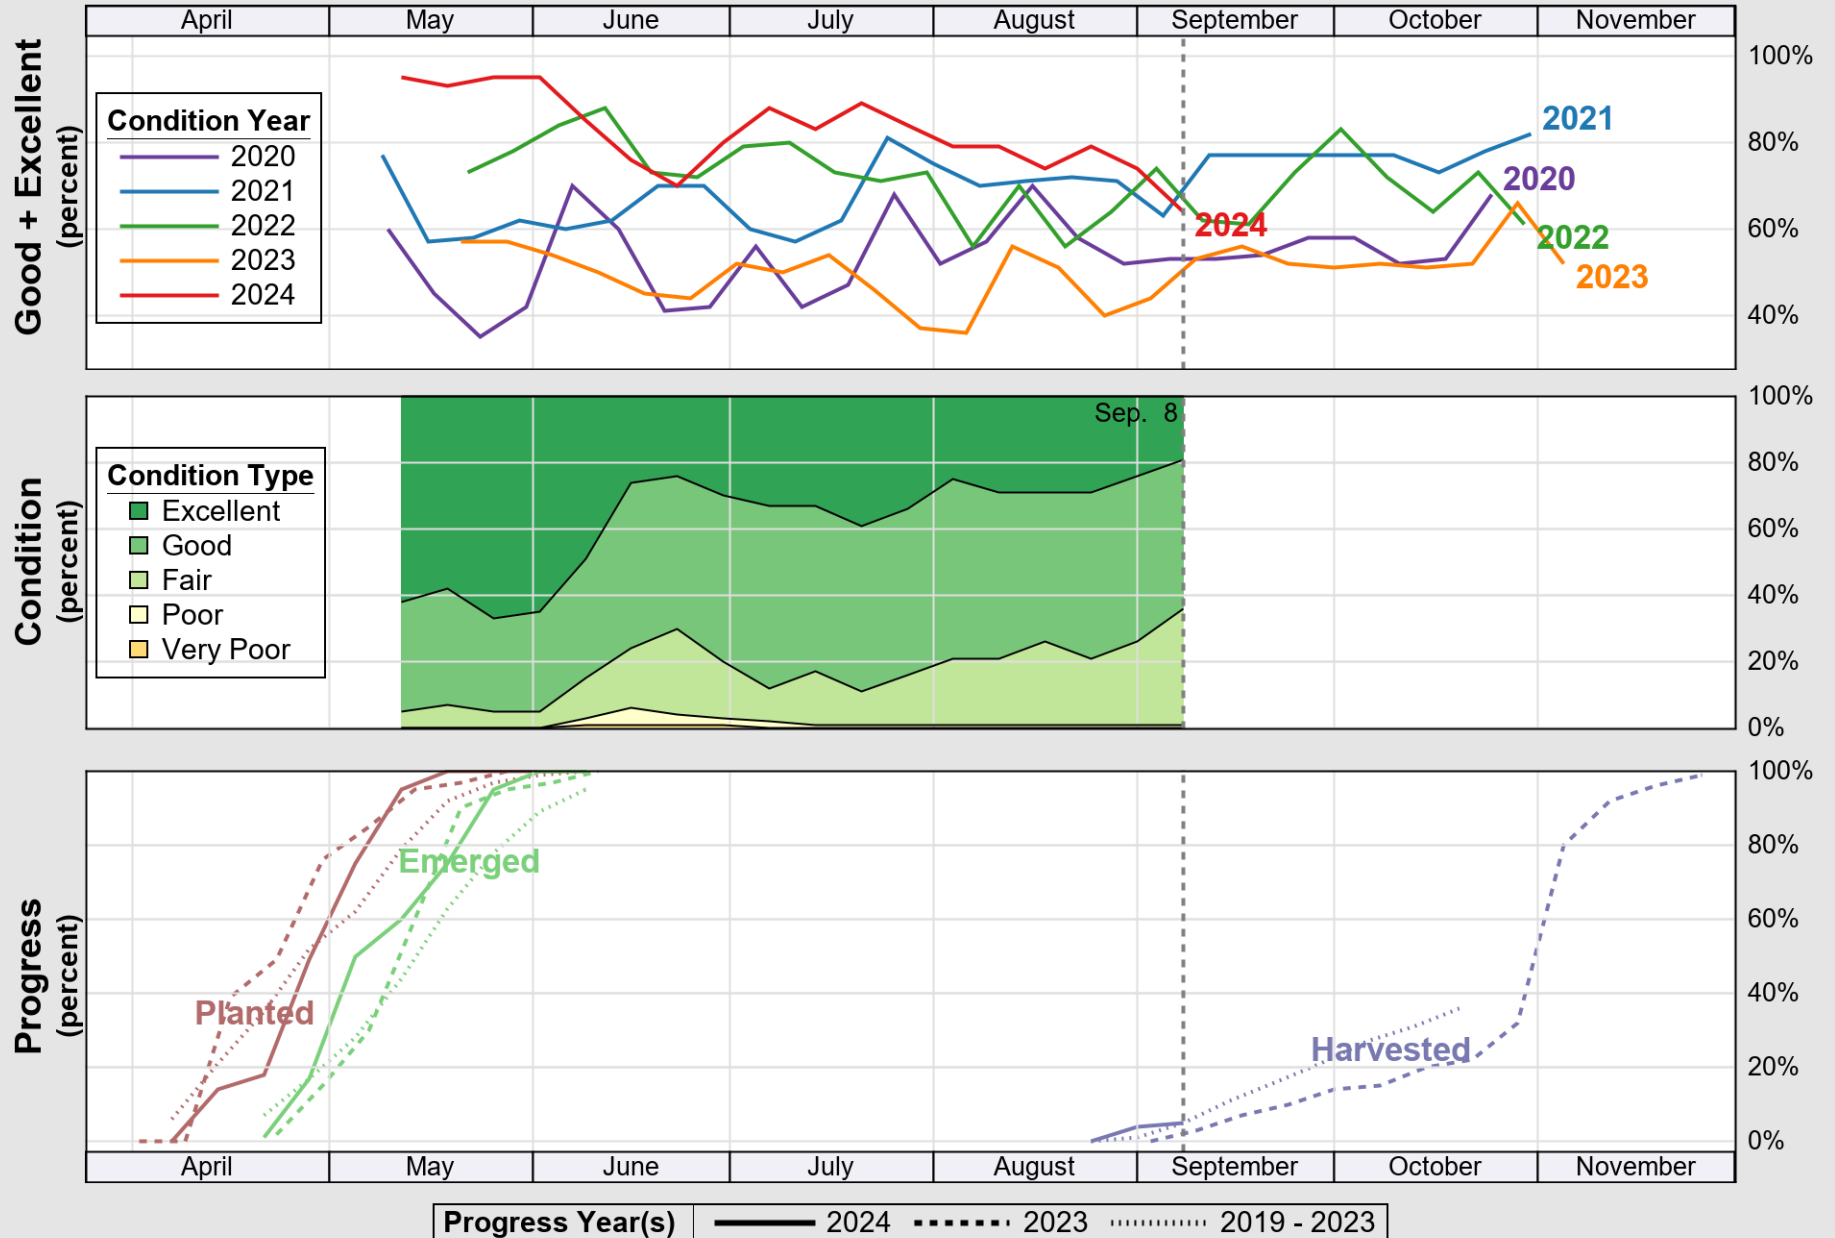

USDA

Crop Progress and Condition: Corn in Michigan , 2024

NASS

Source: National Agricultural Statistics Service (NASS), Crop Progress Report

USDA

Crop Progress and Condition: Oats in Michigan , 2024

NASS

Source: National Agricultural Statistics Service (NASS), Crop Progress Report

USDA

Crop Progress and Condition: Pasture and Range in Michigan , 2024

NASS

Source: National Agricultural Statistics Service (NASS), Crop Progress Report

USDA

Crop Progress and Condition: Soybeans in Michigan , 2024

NASS

Source: National Agricultural Statistics Service (NASS), Crop Progress Report

USDA

Crop Progress and Condition: Sugar Beets in Michigan , 2024

NASS

Source: National Agricultural Statistics Service (NASS), Crop Progress Report

USDA

Crop Progress and Condition: Winter Wheat in Michigan , 2024

NASS

Source: National Agricultural Statistics Service (NASS), Crop Progress Report