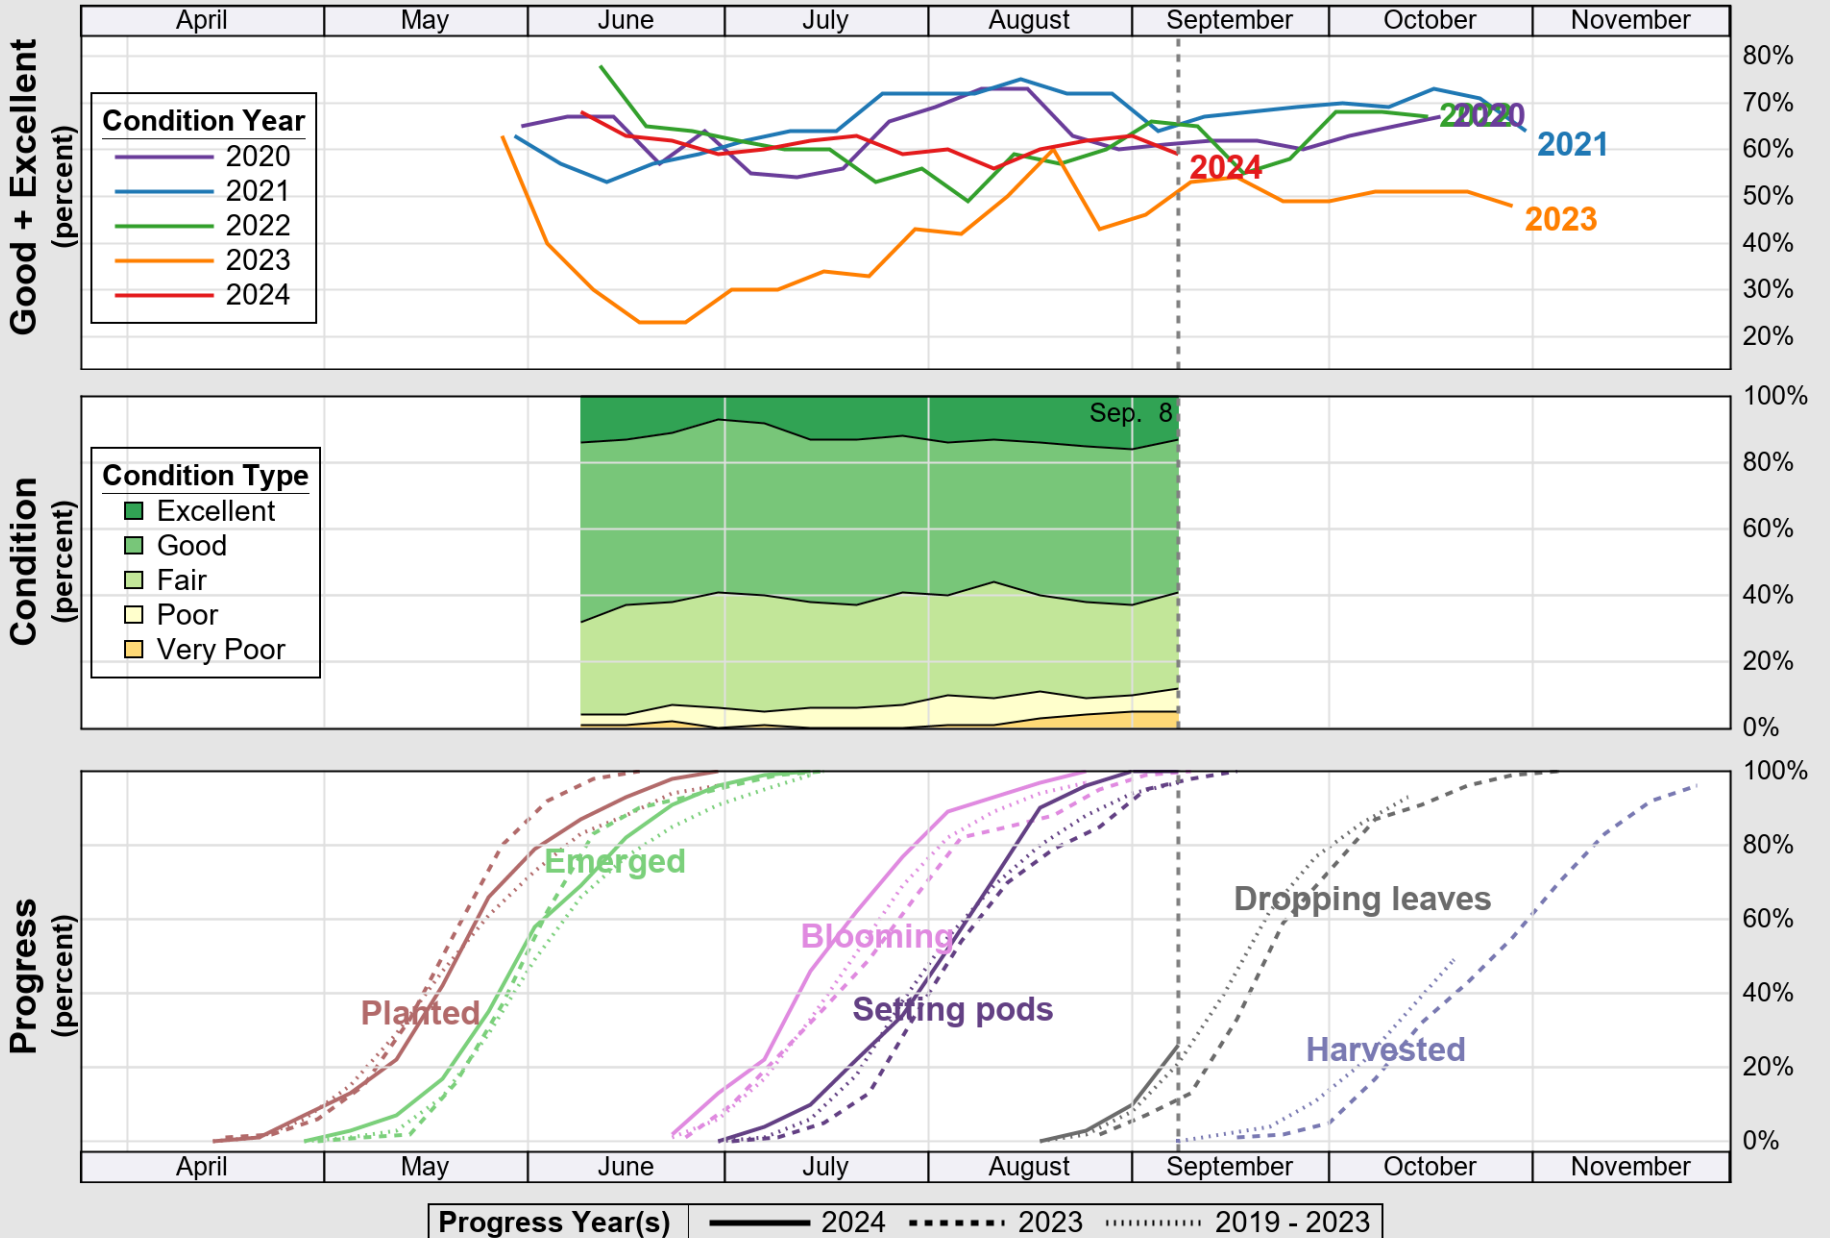

USDA

Crop Progress and Condition: Corn in Michigan , 2024

NASS

Source: National Agricultural Statistics Service (NASS), Crop Progress Report

USDA

Crop Progress and Condition: Oats in Michigan , 2024

NASS

Source: National Agricultural Statistics Service (NASS), Crop Progress Report

USDA

Crop Progress and Condition: Pasture and Range in Michigan , 2024

NASS

Source: National Agricultural Statistics Service (NASS), Crop Progress Report

USDA

Crop Progress and Condition: Soybeans in Michigan , 2024

NASS

Source: National Agricultural Statistics Service (NASS), Crop Progress Report

USDA

Crop Progress and Condition: Sugar Beets in Michigan , 2024

NASS

Source: National Agricultural Statistics Service (NASS), Crop Progress Report

USDA

Crop Progress and Condition: Winter Wheat in Michigan , 2024

NASS

Source: National Agricultural Statistics Service (NASS), Crop Progress Report