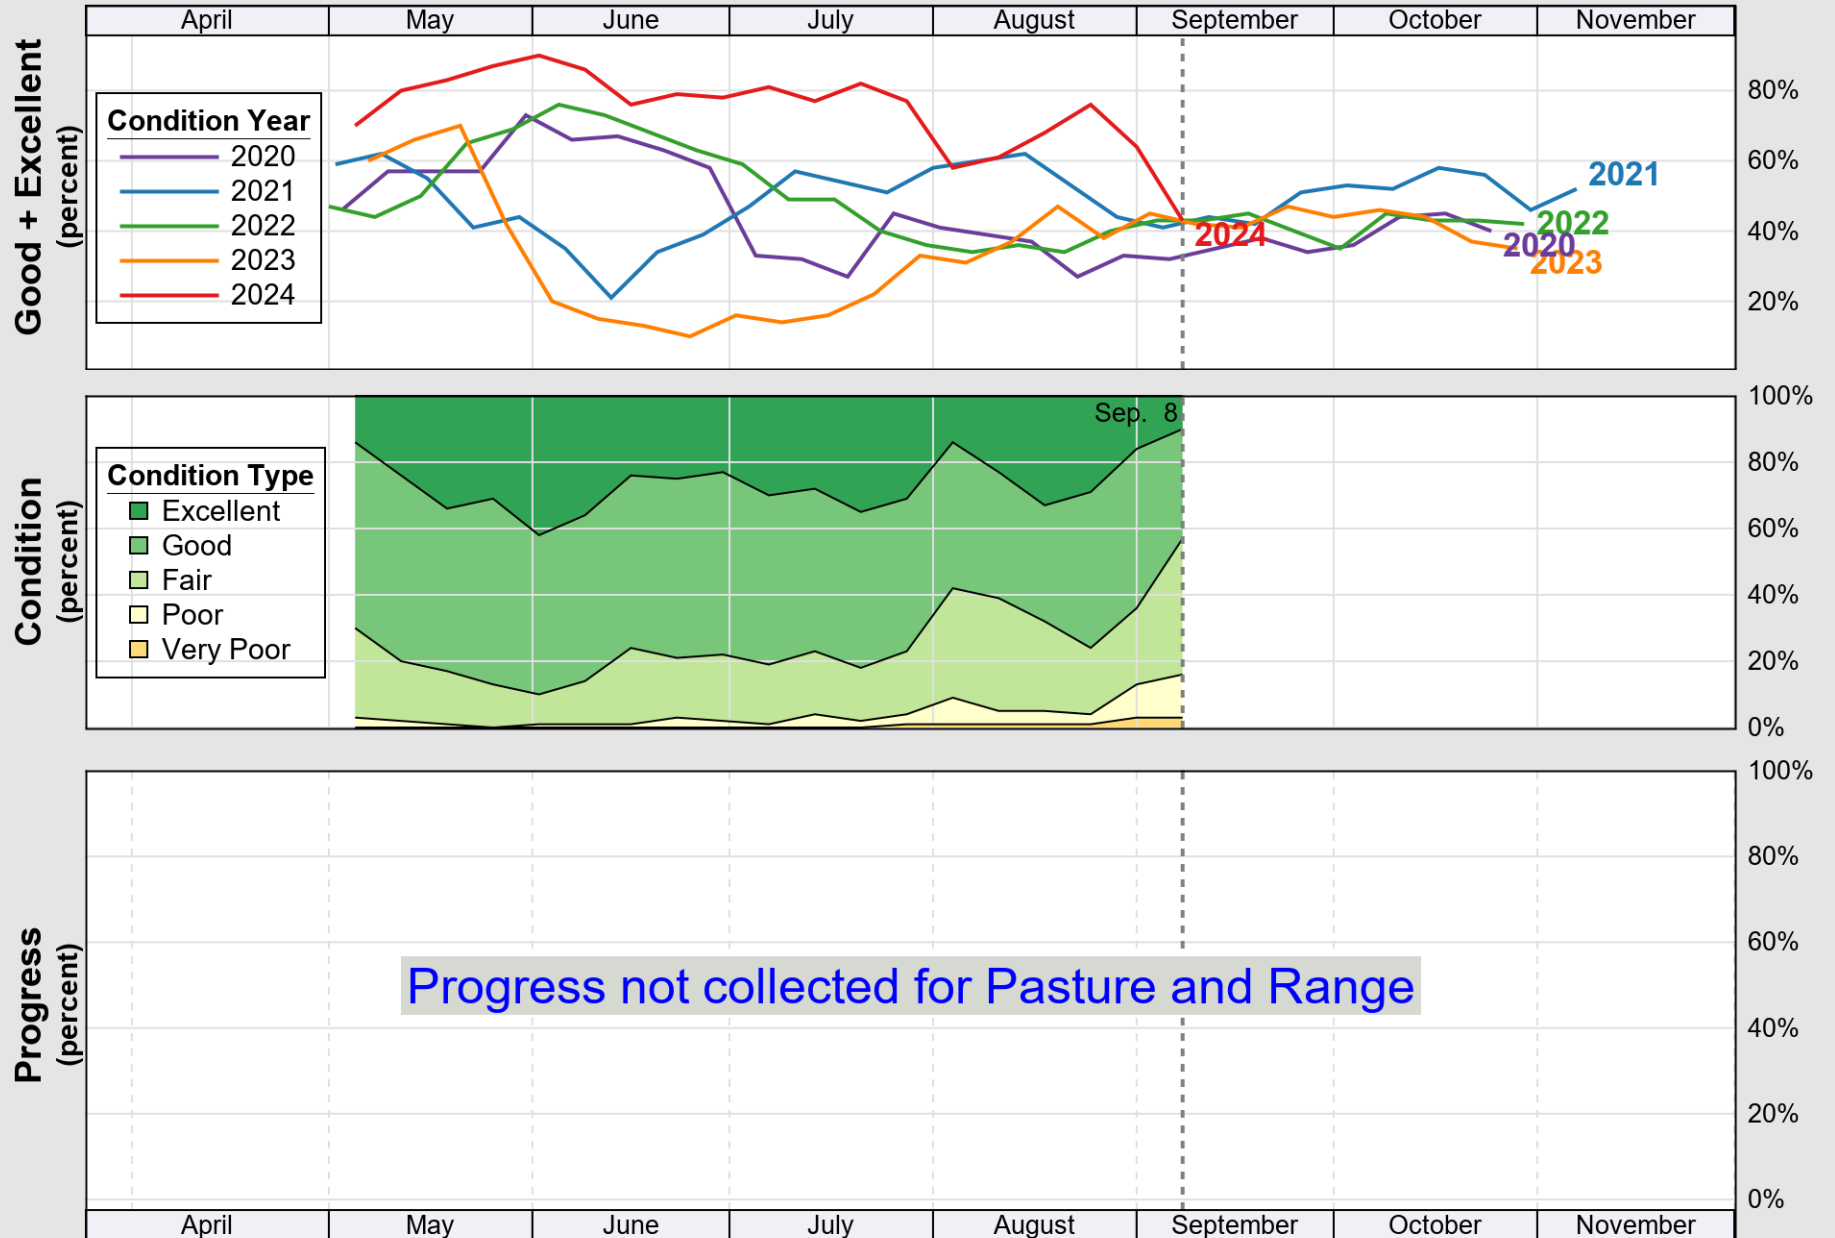

USDA

Crop Progress and Condition: Corn in Michigan , 2024

NASS

Source: National Agricultural Statistics Service (NASS), Crop Progress Report

USDA

Crop Progress and Condition: Oats in Michigan , 2024

NASS

Source: National Agricultural Statistics Service (NASS), Crop Progress Report

USDA

Crop Progress and Condition: Pasture and Range in Michigan , 2024

NASS

Source: National Agricultural Statistics Service (NASS), Crop Progress Report

USDA

Crop Progress and Condition: Soybeans in Michigan , 2024

NASS

Source: National Agricultural Statistics Service (NASS), Crop Progress Report

USDA

Crop Progress and Condition: Sugar Beets in Michigan , 2024

NASS

Source: National Agricultural Statistics Service (NASS), Crop Progress Report

USDA

Crop Progress and Condition: Winter Wheat in Michigan , 2024

NASS

Source: National Agricultural Statistics Service (NASS), Crop Progress Report