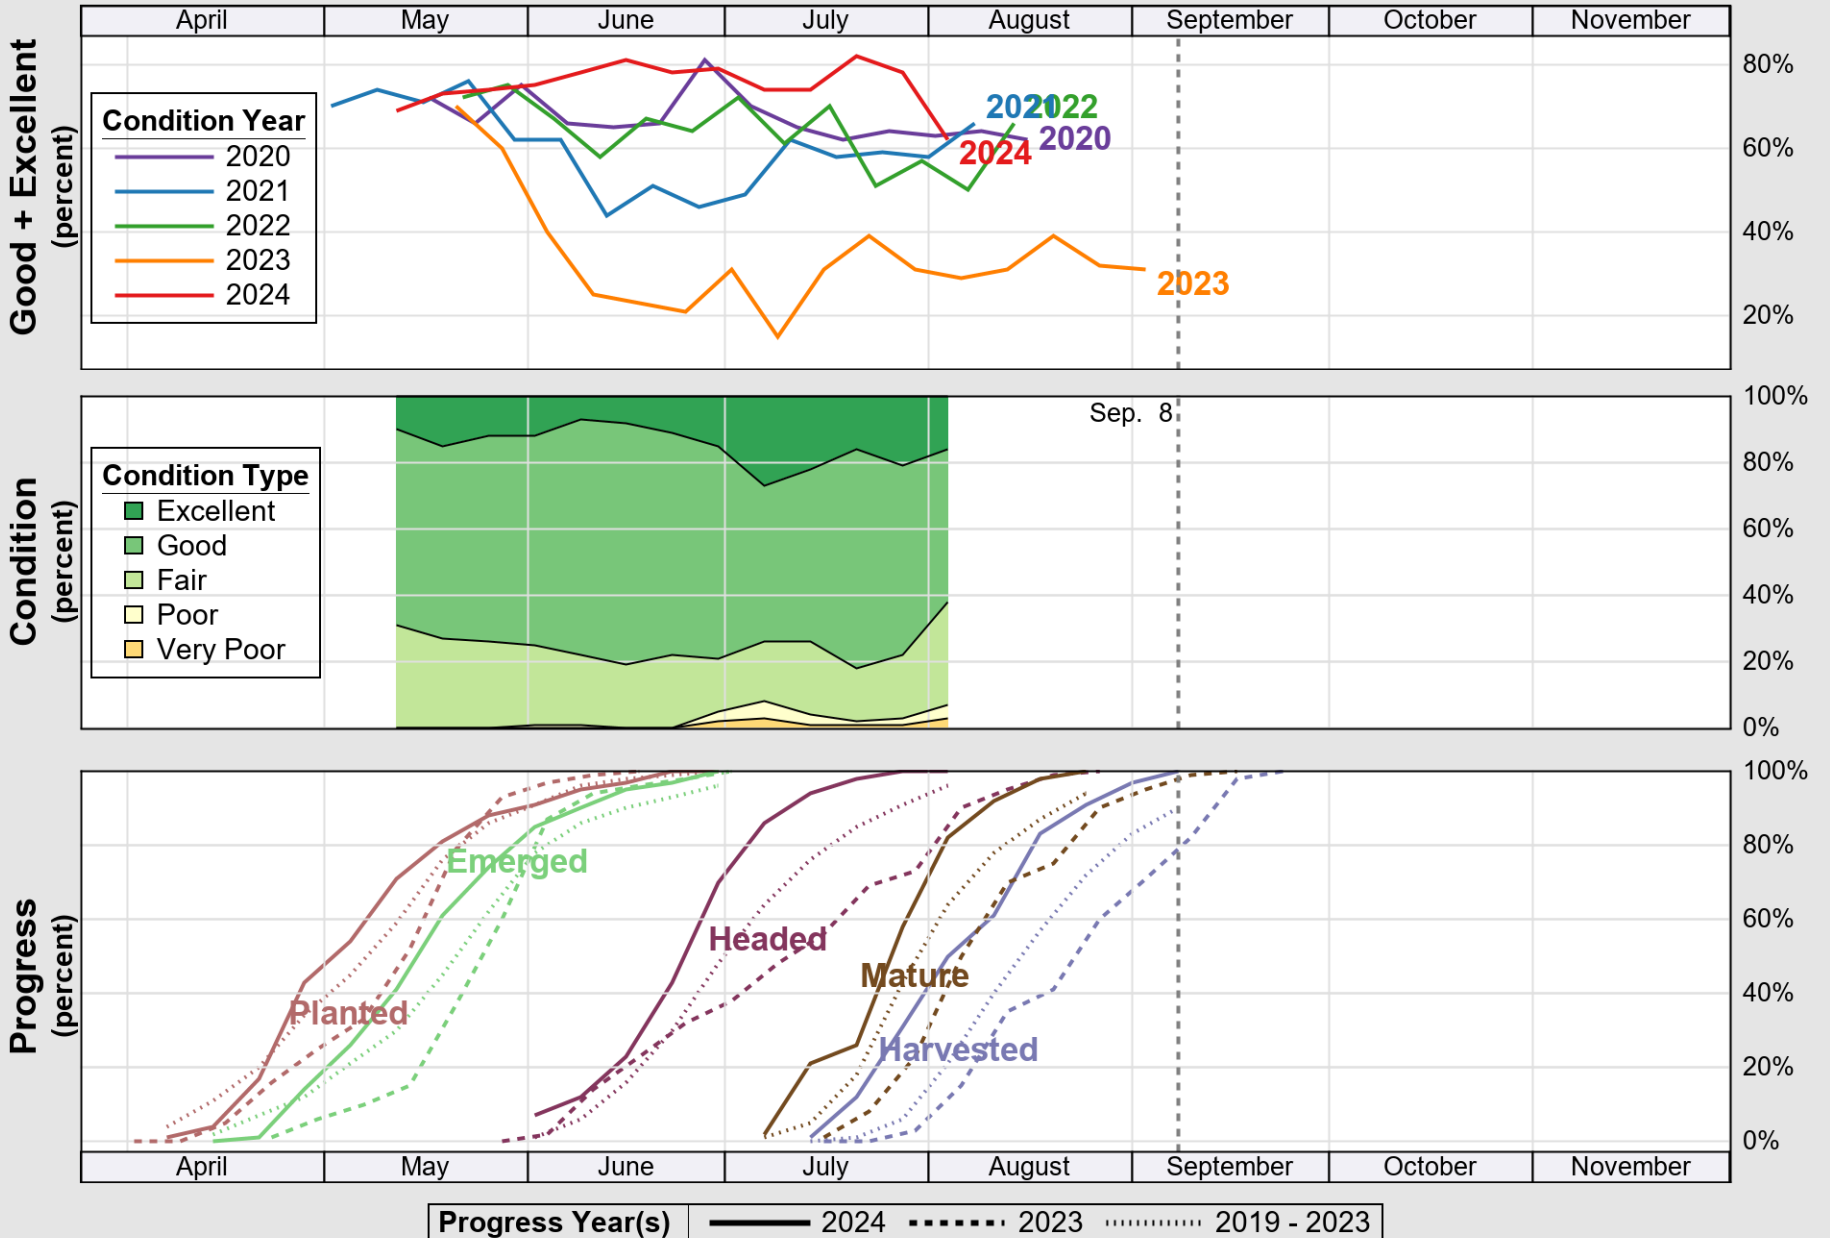

USDA

Crop Progress and Condition: Corn in Michigan , 2024

NASS

Source: National Agricultural Statistics Service (NASS), Crop Progress Report

USDA

Crop Progress and Condition: Oats in Michigan , 2024

NASS

Source: National Agricultural Statistics Service (NASS), Crop Progress Report

USDA

Crop Progress and Condition: Pasture and Range in Michigan , 2024

NASS

Source: National Agricultural Statistics Service (NASS), Crop Progress Report

USDA

Crop Progress and Condition: Soybeans in Michigan , 2024

NASS

Source: National Agricultural Statistics Service (NASS), Crop Progress Report

USDA

Crop Progress and Condition: Sugar Beets in Michigan , 2024

NASS

Source: National Agricultural Statistics Service (NASS), Crop Progress Report

USDA

Crop Progress and Condition: Winter Wheat in Michigan , 2024

NASS

Source: National Agricultural Statistics Service (NASS), Crop Progress Report