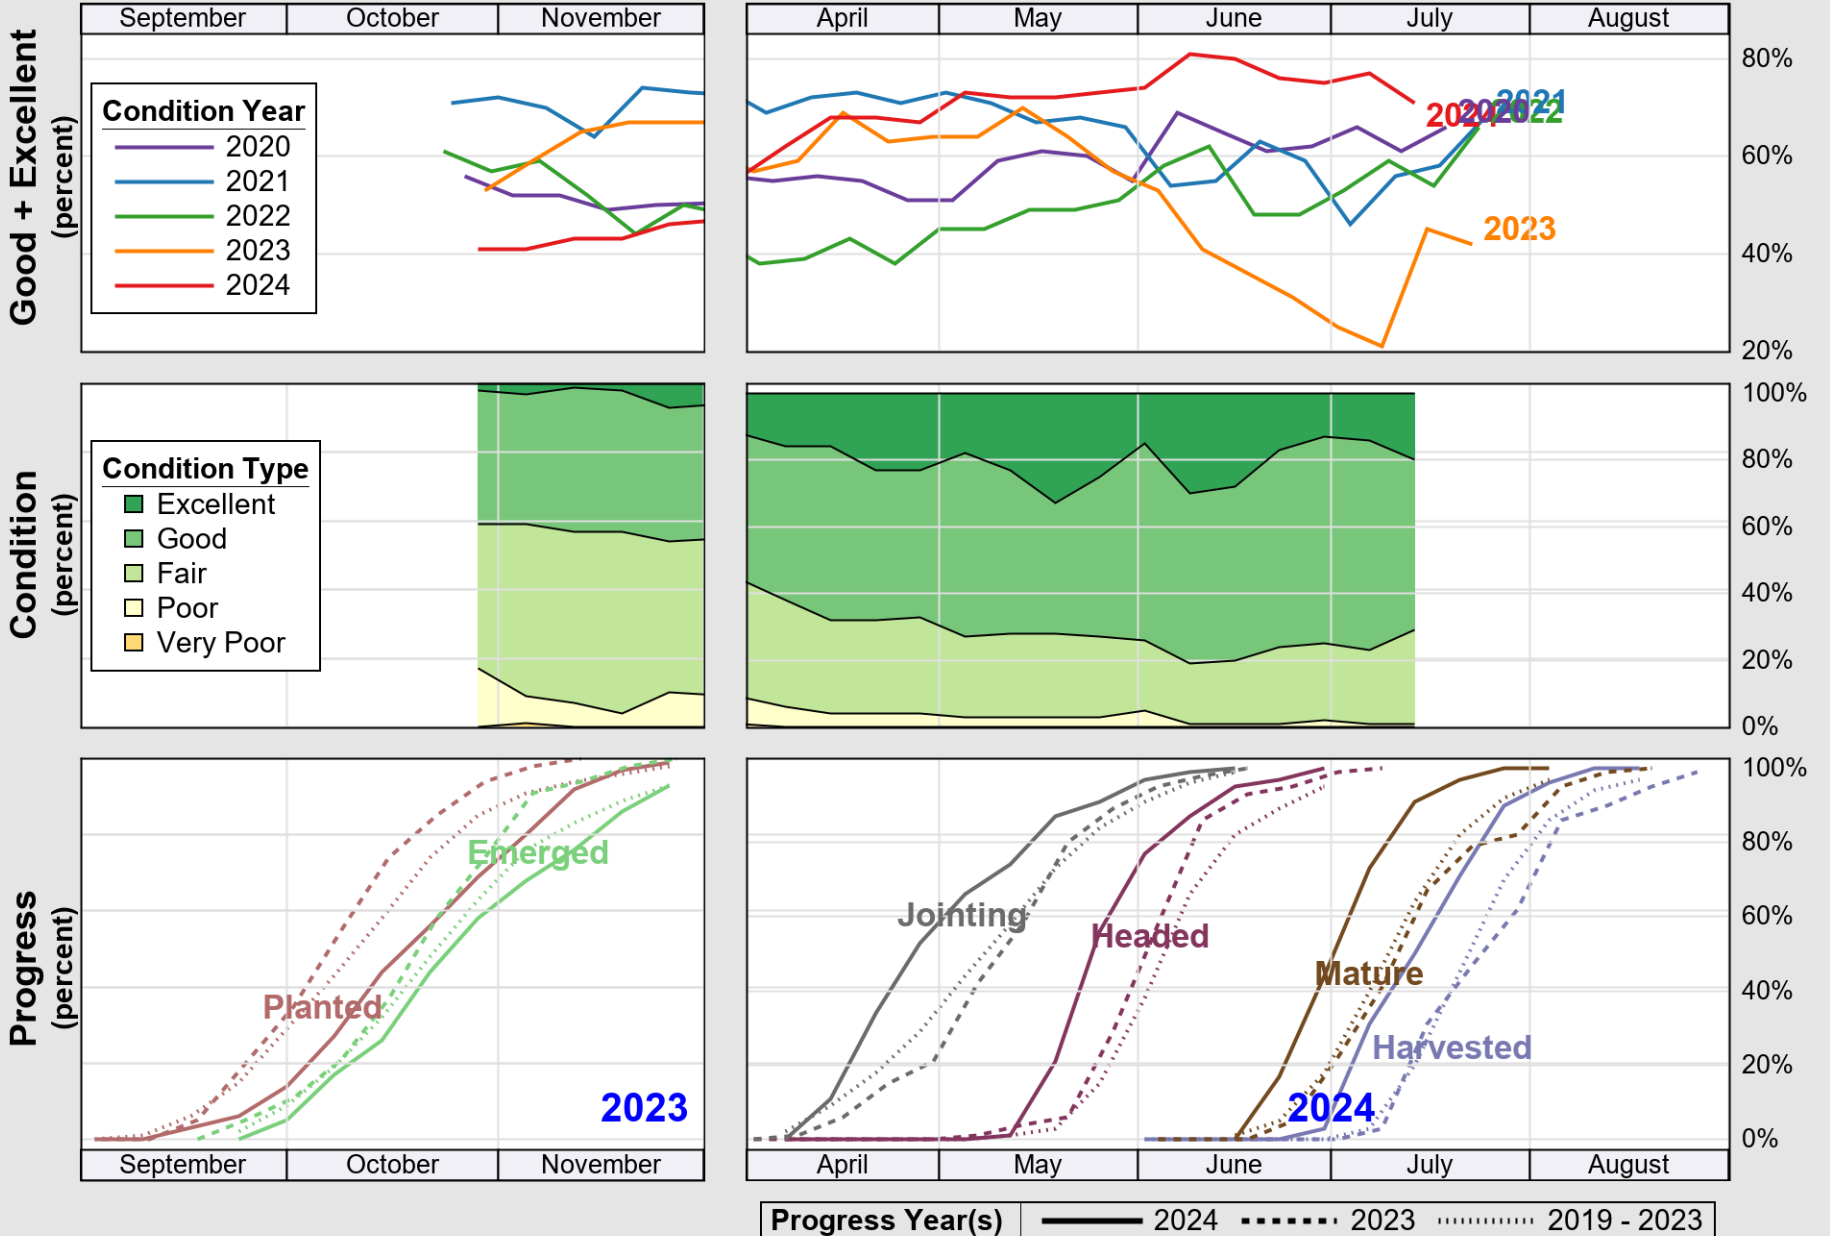

USDA

Crop Progress and Condition: Corn in Michigan , 2024

NASS

Source: National Agricultural Statistics Service (NASS), Crop Progress Report

USDA

Crop Progress and Condition: Oats in Michigan , 2024

NASS

Source: National Agricultural Statistics Service (NASS), Crop Progress Report

USDA

Crop Progress and Condition: Pasture and Range in Michigan , 2024

NASS

Source: National Agricultural Statistics Service (NASS), Crop Progress Report

USDA

Crop Progress and Condition: Soybeans in Michigan , 2024

NASS

Source: National Agricultural Statistics Service (NASS), Crop Progress Report

USDA

Crop Progress and Condition: Sugar Beets in Michigan , 2024

NASS

Source: National Agricultural Statistics Service (NASS), Crop Progress Report

USDA

Crop Progress and Condition: Winter Wheat in Michigan , 2024

NASS

Source: National Agricultural Statistics Service (NASS), Crop Progress Report