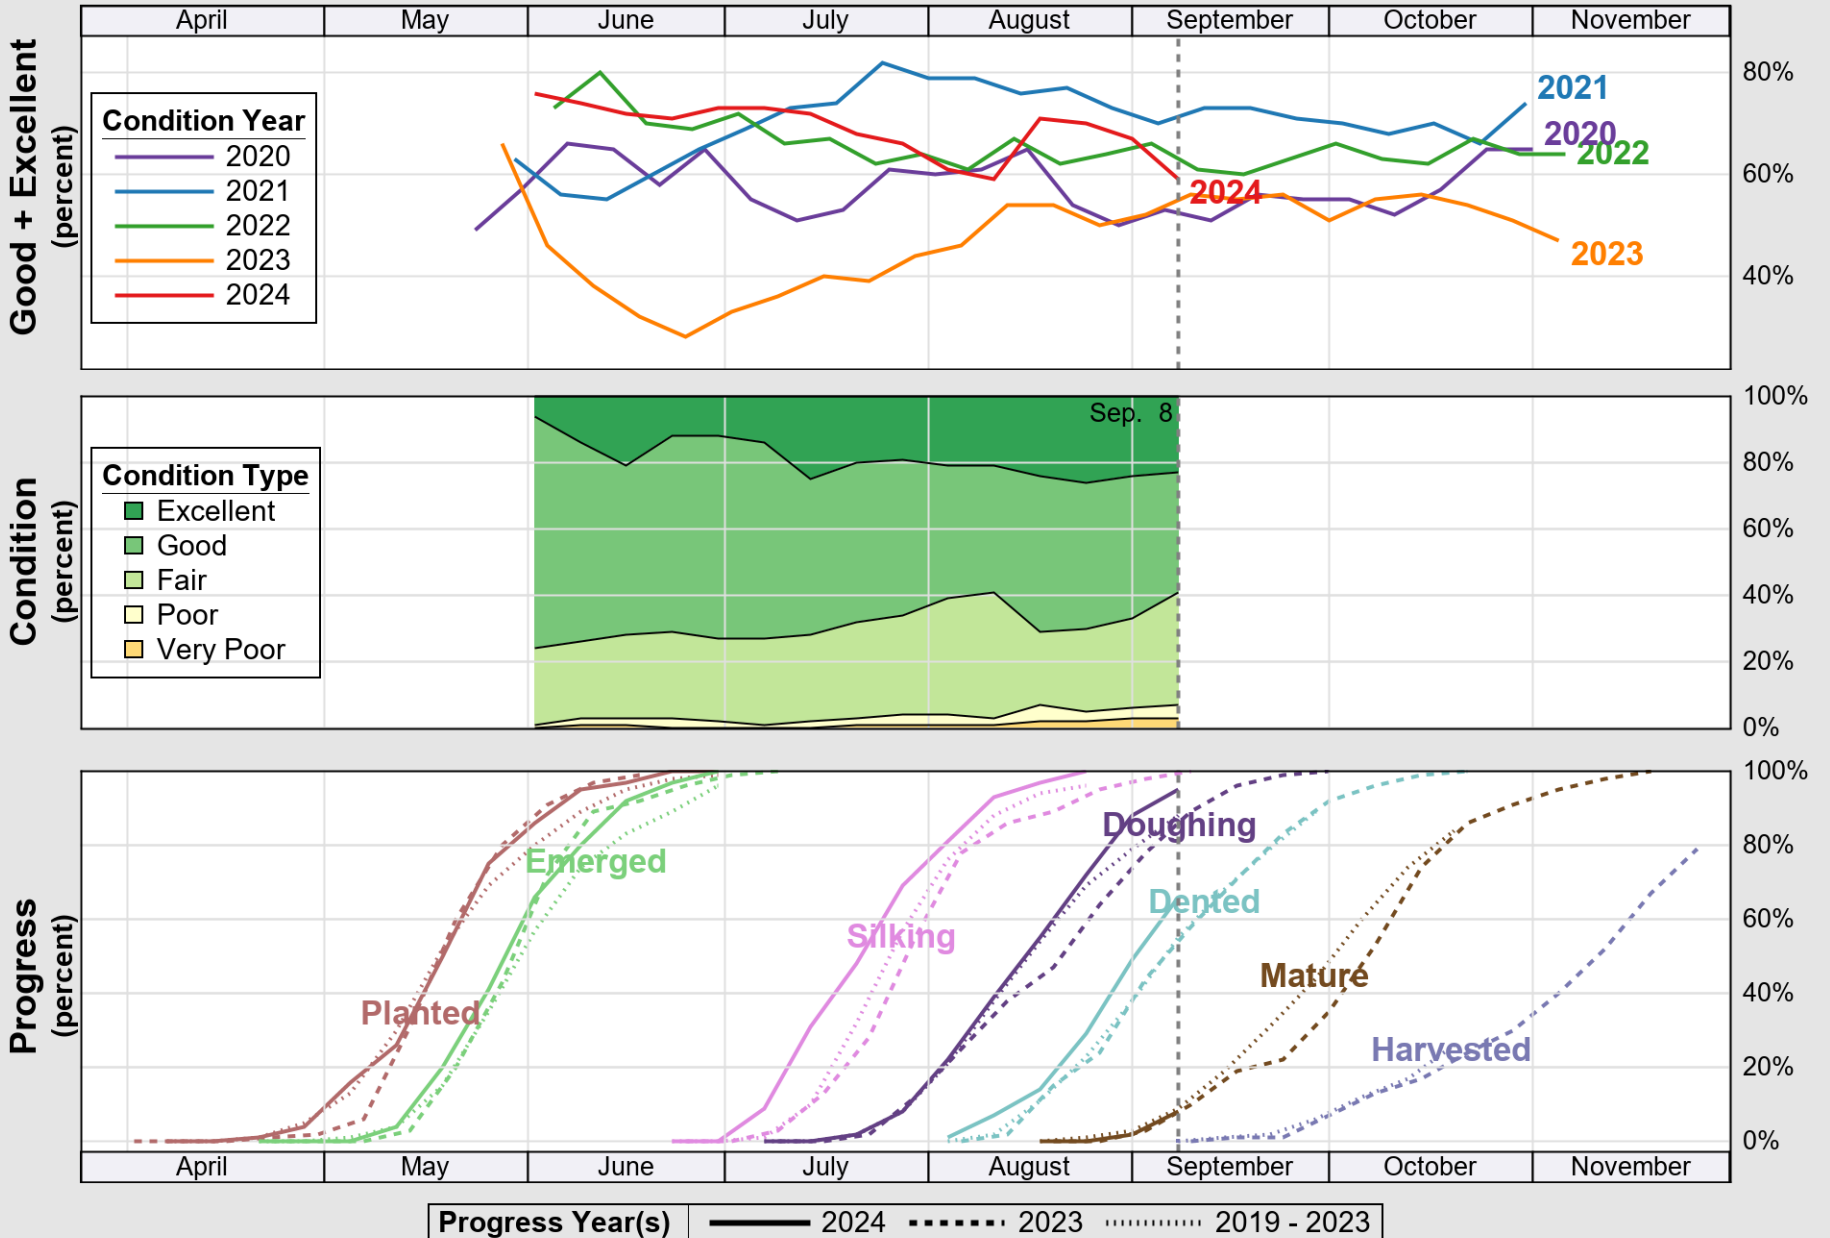

USDA

Crop Progress and Condition: Corn in Michigan , 2024

NASS

Source: National Agricultural Statistics Service (NASS), Crop Progress Report

USDA

Crop Progress and Condition: Oats in Michigan , 2024

NASS

Source: National Agricultural Statistics Service (NASS), Crop Progress Report

USDA

Crop Progress and Condition: Pasture and Range in Michigan , 2024

NASS

Source: National Agricultural Statistics Service (NASS), Crop Progress Report

USDA

Crop Progress and Condition: Soybeans in Michigan , 2024

NASS

Source: National Agricultural Statistics Service (NASS), Crop Progress Report

USDA

Crop Progress and Condition: Sugar Beets in Michigan , 2024

NASS

Source: National Agricultural Statistics Service (NASS), Crop Progress Report

USDA

Crop Progress and Condition: Winter Wheat in Michigan , 2024

NASS

Source: National Agricultural Statistics Service (NASS), Crop Progress Report