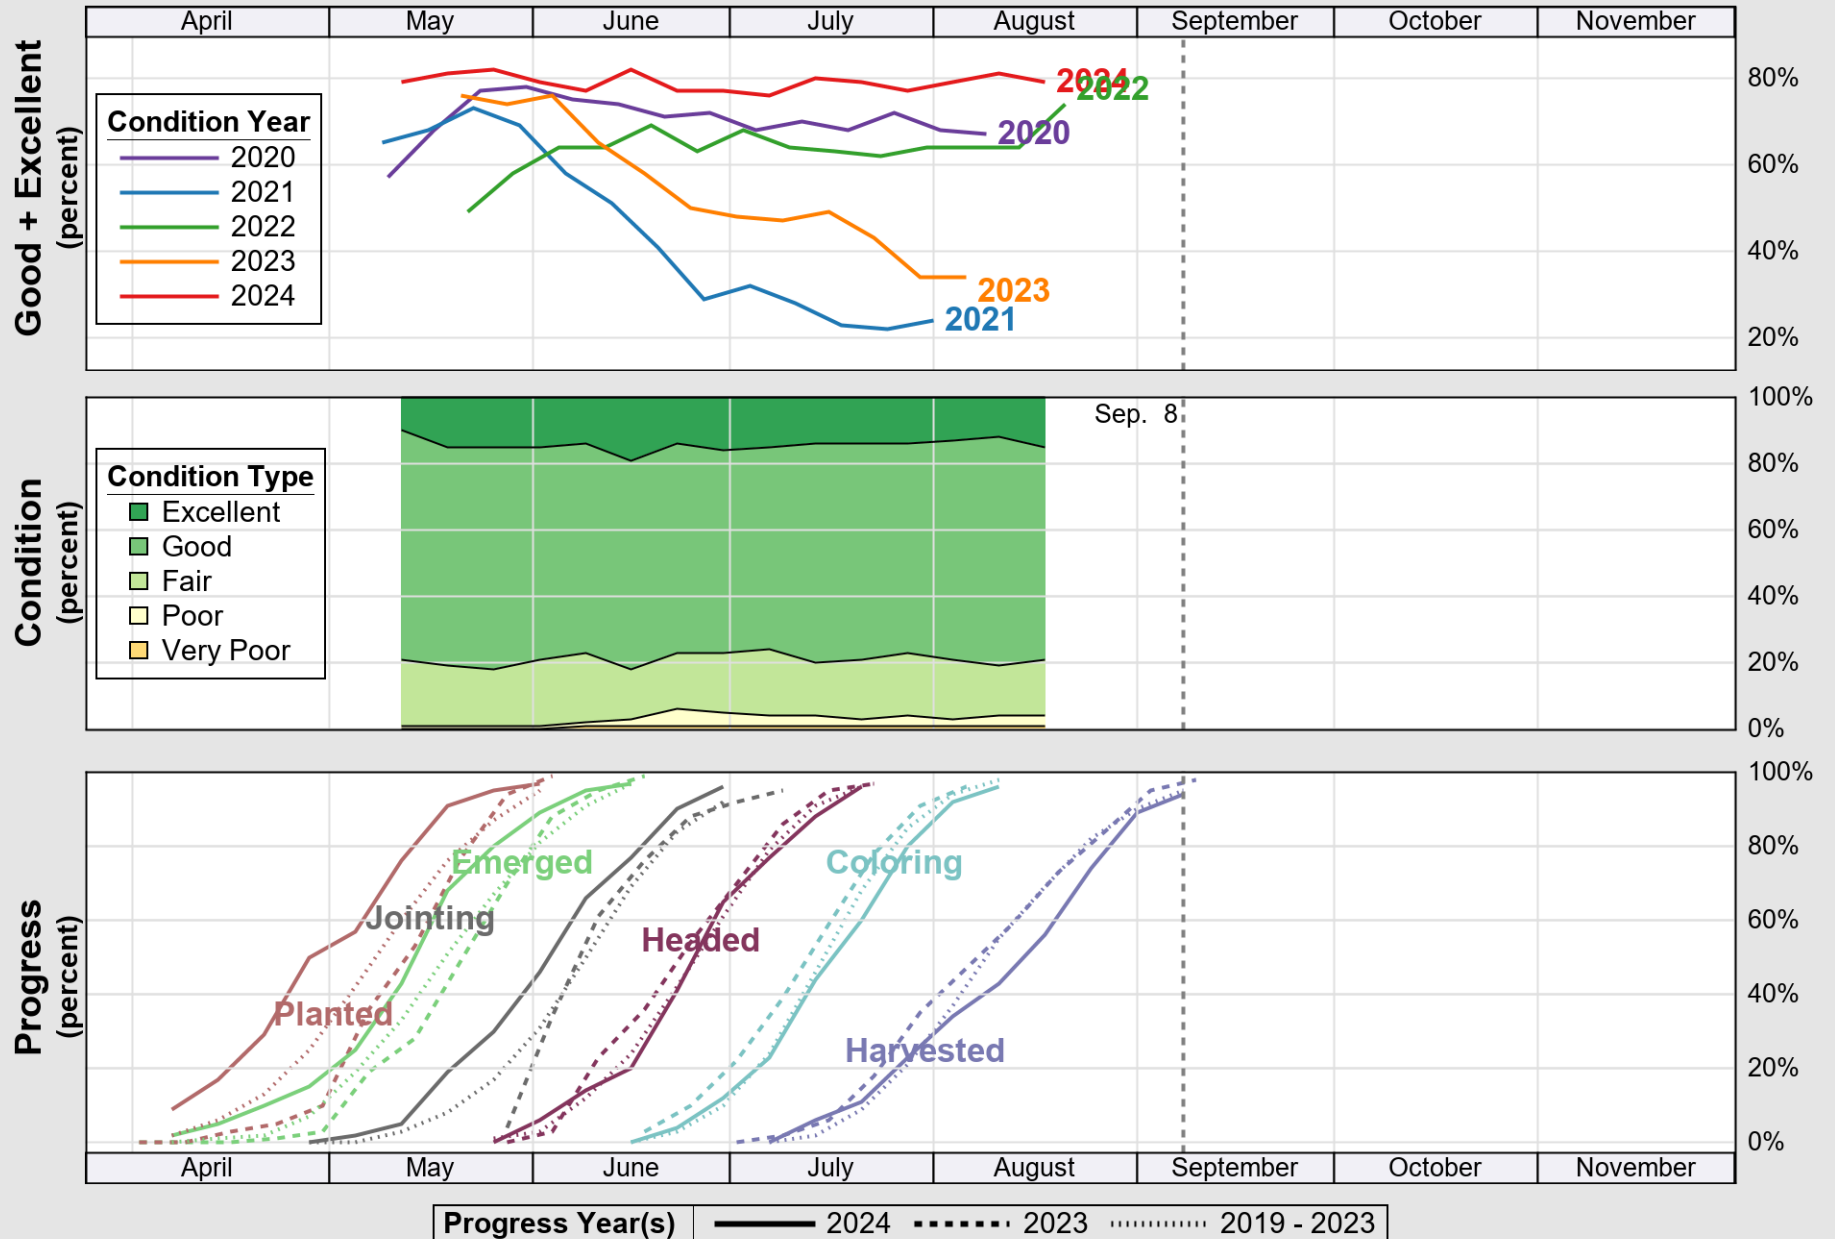

USDA

Crop Progress and Condition: Barley in Minnesota , 2024

NASS

Source: National Agricultural Statistics Service (NASS), Crop Progress Report

USDA

Crop Progress and Condition: Corn in Minnesota , 2024

NASS

Source: National Agricultural Statistics Service (NASS), Crop Progress Report

USDA

Crop Progress and Condition: Oats in Minnesota , 2024

NASS

Source: National Agricultural Statistics Service (NASS), Crop Progress Report

USDA

Crop Progress and Condition: Pasture and Range in Minnesota , 2024

NASS

Source: National Agricultural Statistics Service (NASS), Crop Progress Report

USDA

Crop Progress and Condition: Soybeans in Minnesota , 2024