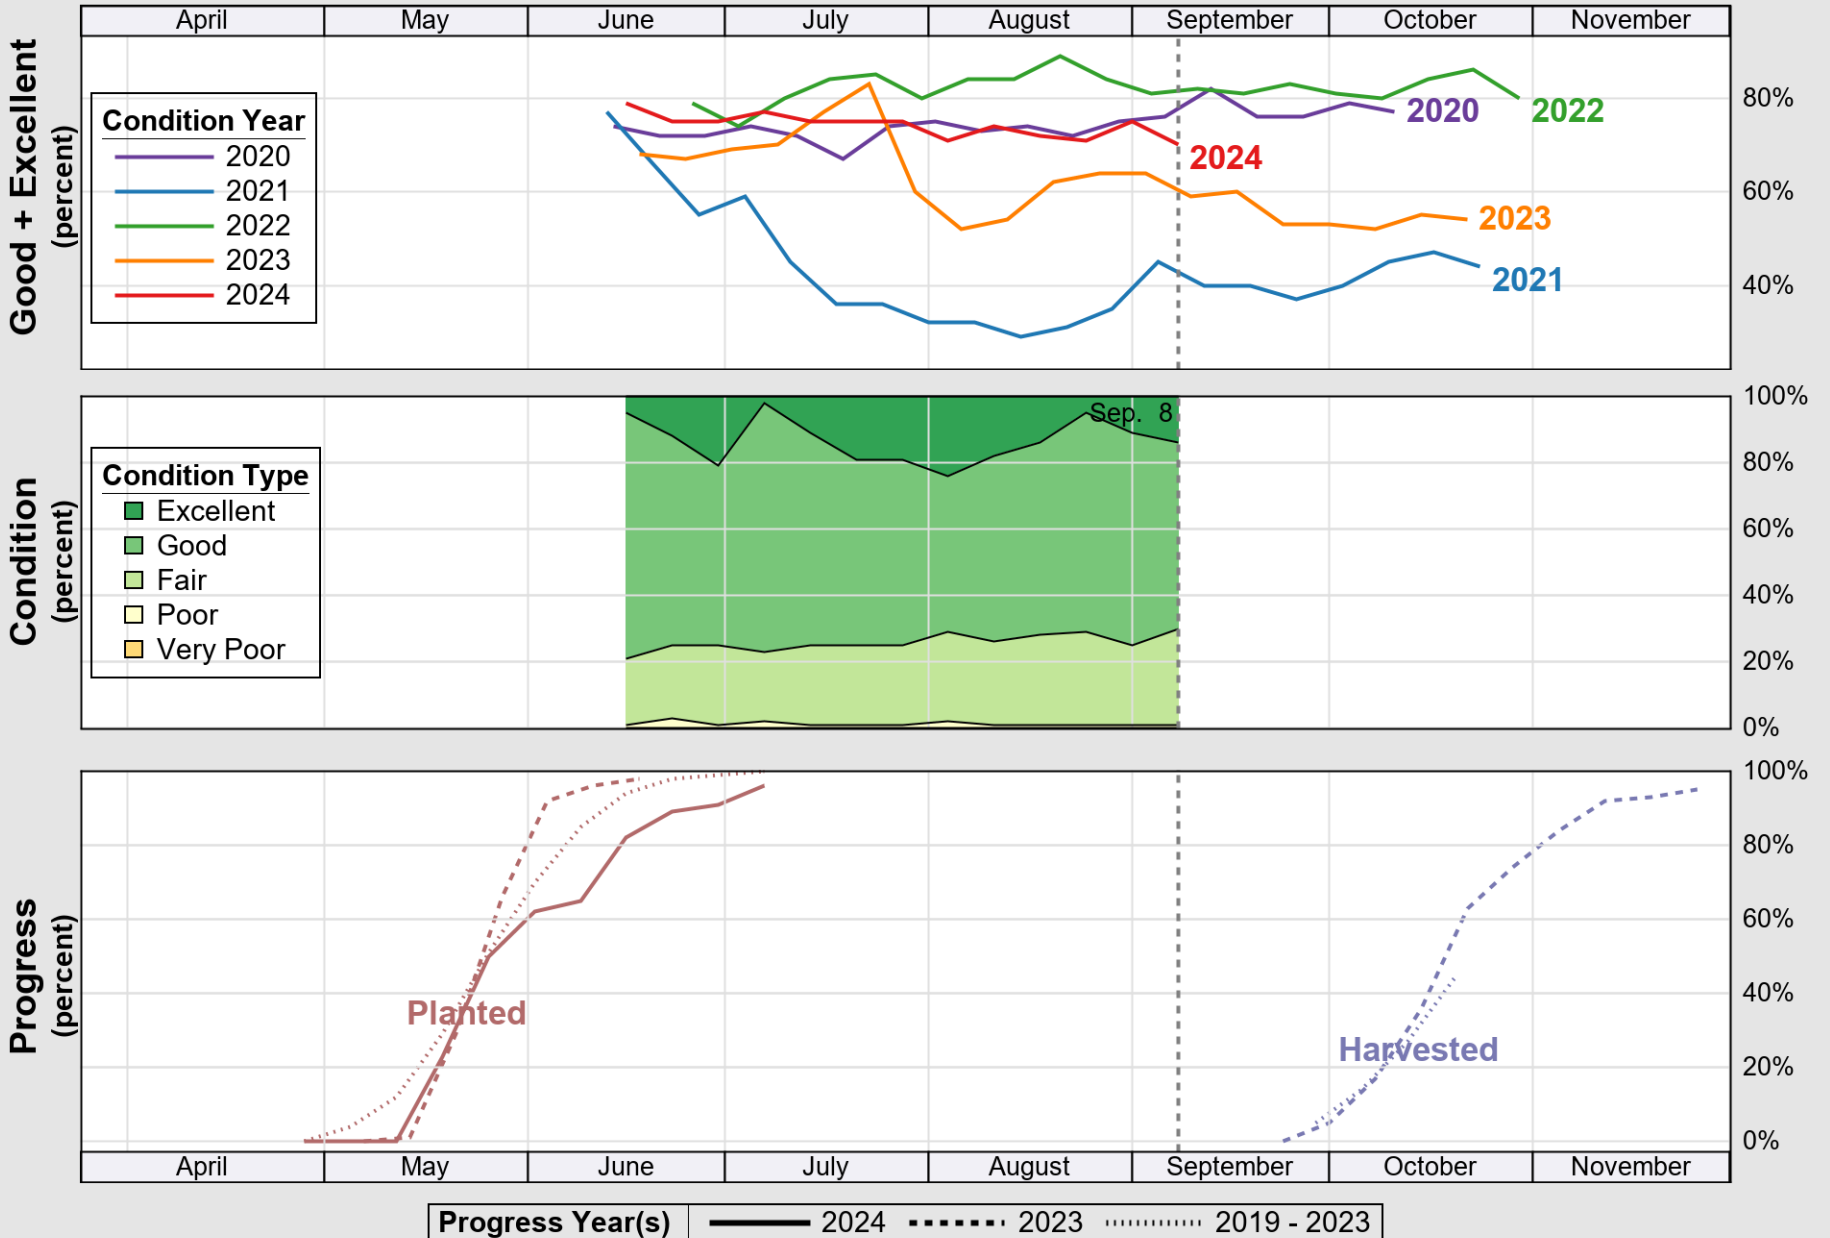

NASS

Source: National Agricultural Statistics Service (NASS), Crop Progress Report

USDA

Crop Progress and Condition: Spring Wheat in Minnesota , 2024

NASS

Source: National Agricultural Statistics Service (NASS), Crop Progress Report

USDA

Crop Progress and Condition: Sugar Beets in Minnesota , 2024

NASS

Source: National Agricultural Statistics Service (NASS), Crop Progress Report

USDA

Crop Progress and Condition: Sunflower in Minnesota , 2024

NASS

Source: National Agricultural Statistics Service (NASS), Crop Progress Report