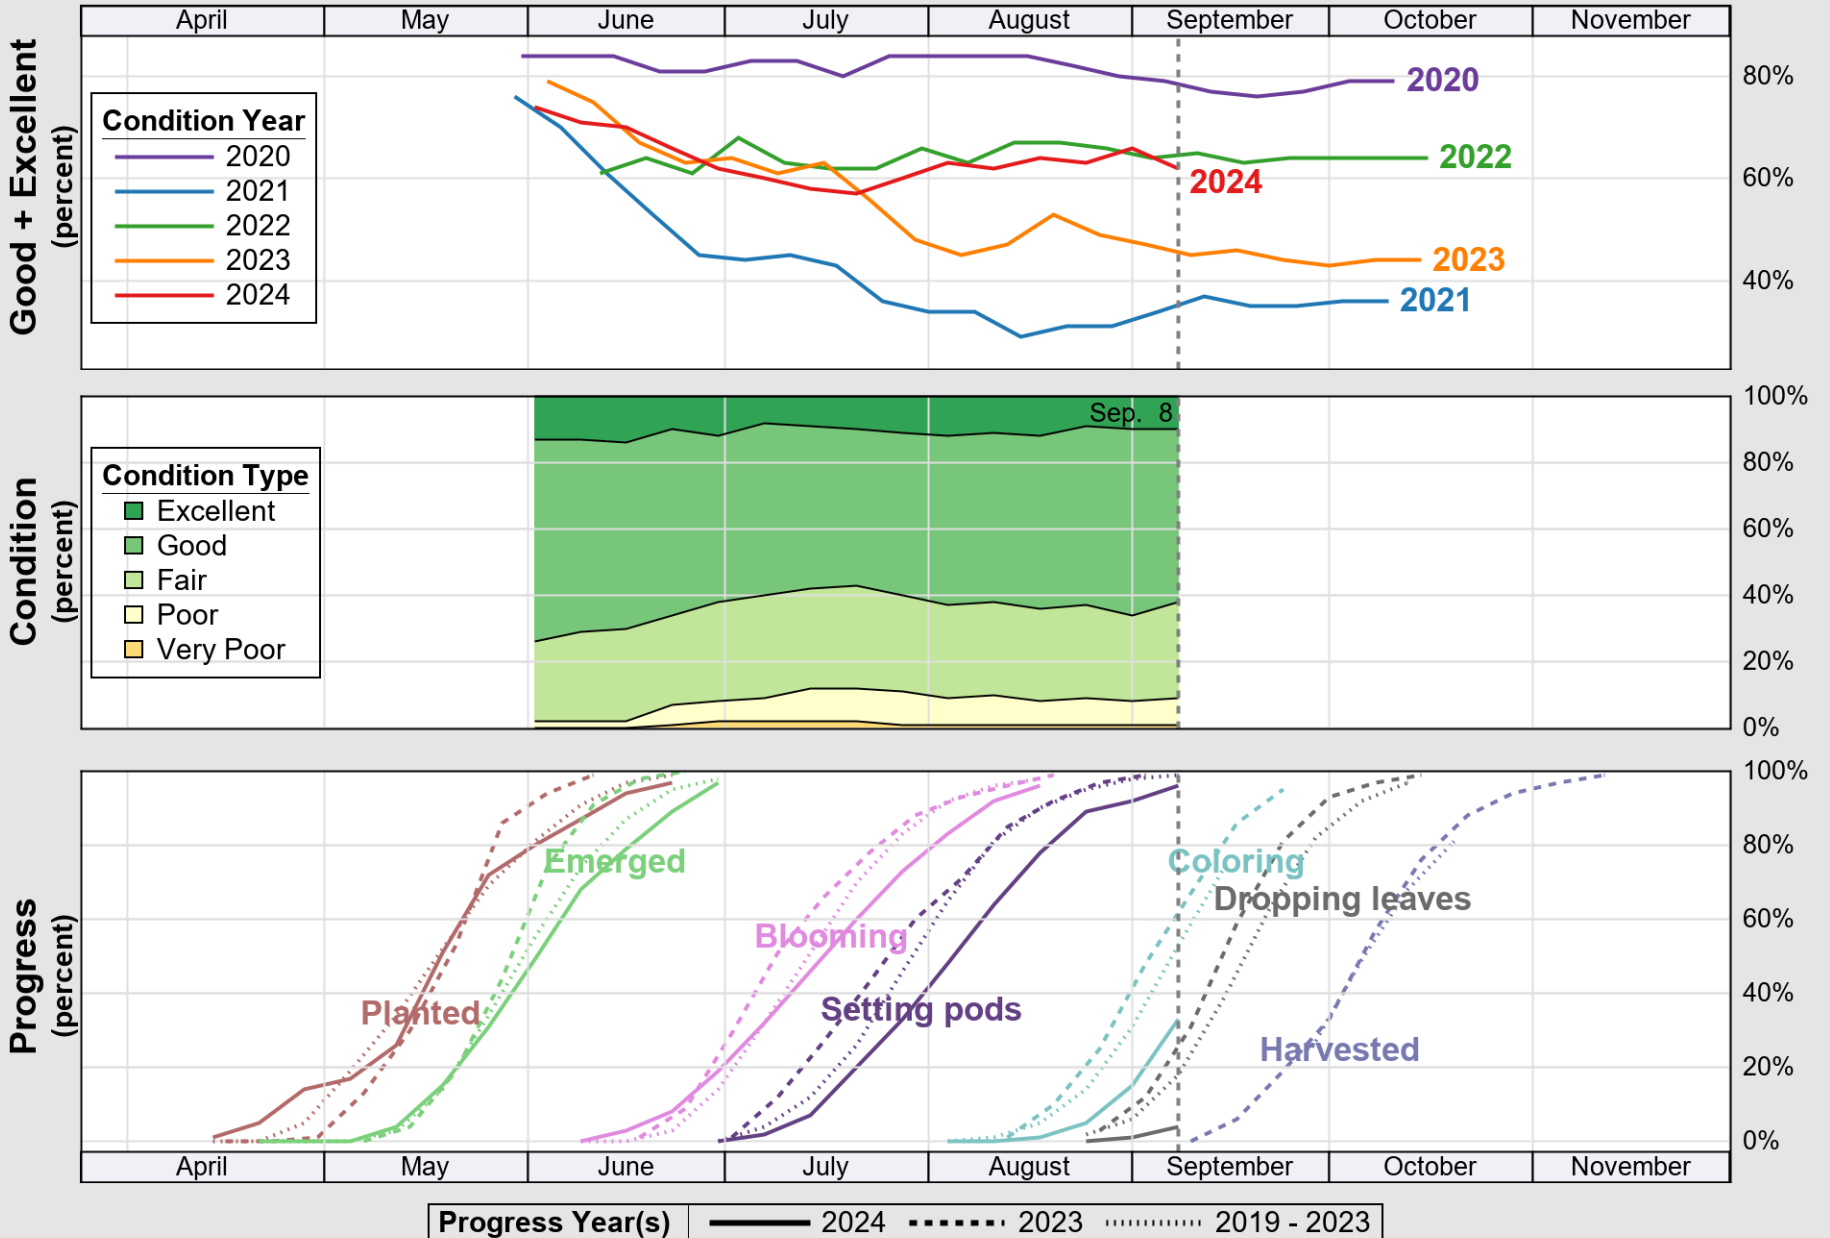

Source: National Agricultural Statistics Service (NASS), Crop Progress Report

USDA

Crop Progress and Condition: Oats in Minnesota , 2024

NASS

Source: National Agricultural Statistics Service (NASS), Crop Progress Report

USDA

Crop Progress and Condition: Pasture and Range in Minnesota , 2024

NASS

Source: National Agricultural Statistics Service (NASS), Crop Progress Report

USDA

Crop Progress and Condition: Soybeans in Minnesota , 2024

NASS

Source: National Agricultural Statistics Service (NASS), Crop Progress Report

USDA

Crop Progress and Condition: Spring Wheat in Minnesota , 2024

NASS

Source: National Agricultural Statistics Service (NASS), Crop Progress Report

USDA

Crop Progress and Condition: Sugar Beets in Minnesota , 2024

NASS

Source: National Agricultural Statistics Service (NASS), Crop Progress Report

USDA

Crop Progress and Condition: Sunflower in Minnesota , 2024