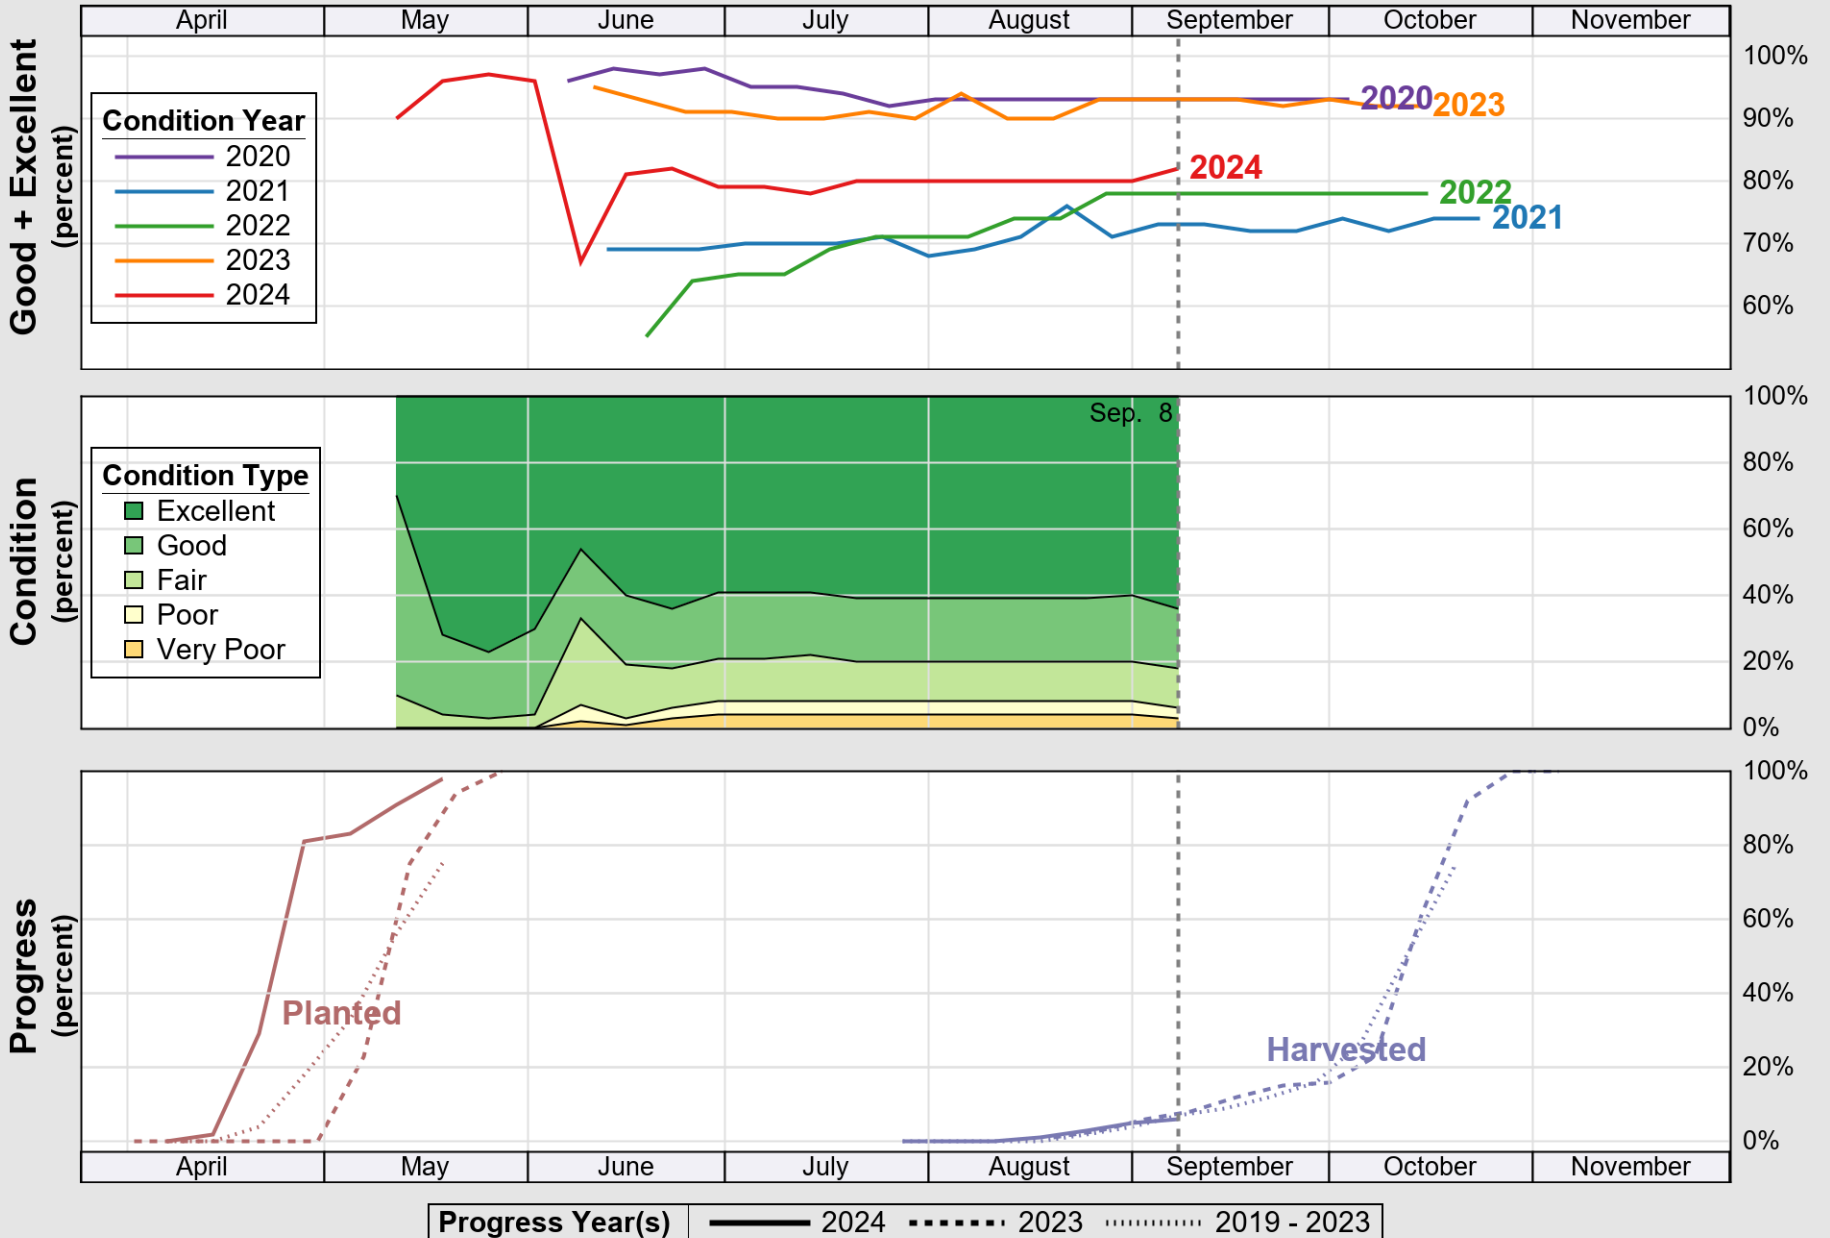

USDA

Crop Progress and Condition: Pasture and Range in Minnesota , 2024

NASS

Source: National Agricultural Statistics Service (NASS), Crop Progress Report

USDA

Crop Progress and Condition: Soybeans in Minnesota , 2024

NASS

Source: National Agricultural Statistics Service (NASS), Crop Progress Report

USDA

Crop Progress and Condition: Spring Wheat in Minnesota , 2024

NASS

Source: National Agricultural Statistics Service (NASS), Crop Progress Report

USDA

Crop Progress and Condition: Sugar Beets in Minnesota , 2024

NASS

Source: National Agricultural Statistics Service (NASS), Crop Progress Report

USDA

Crop Progress and Condition: Sunflower in Minnesota , 2024