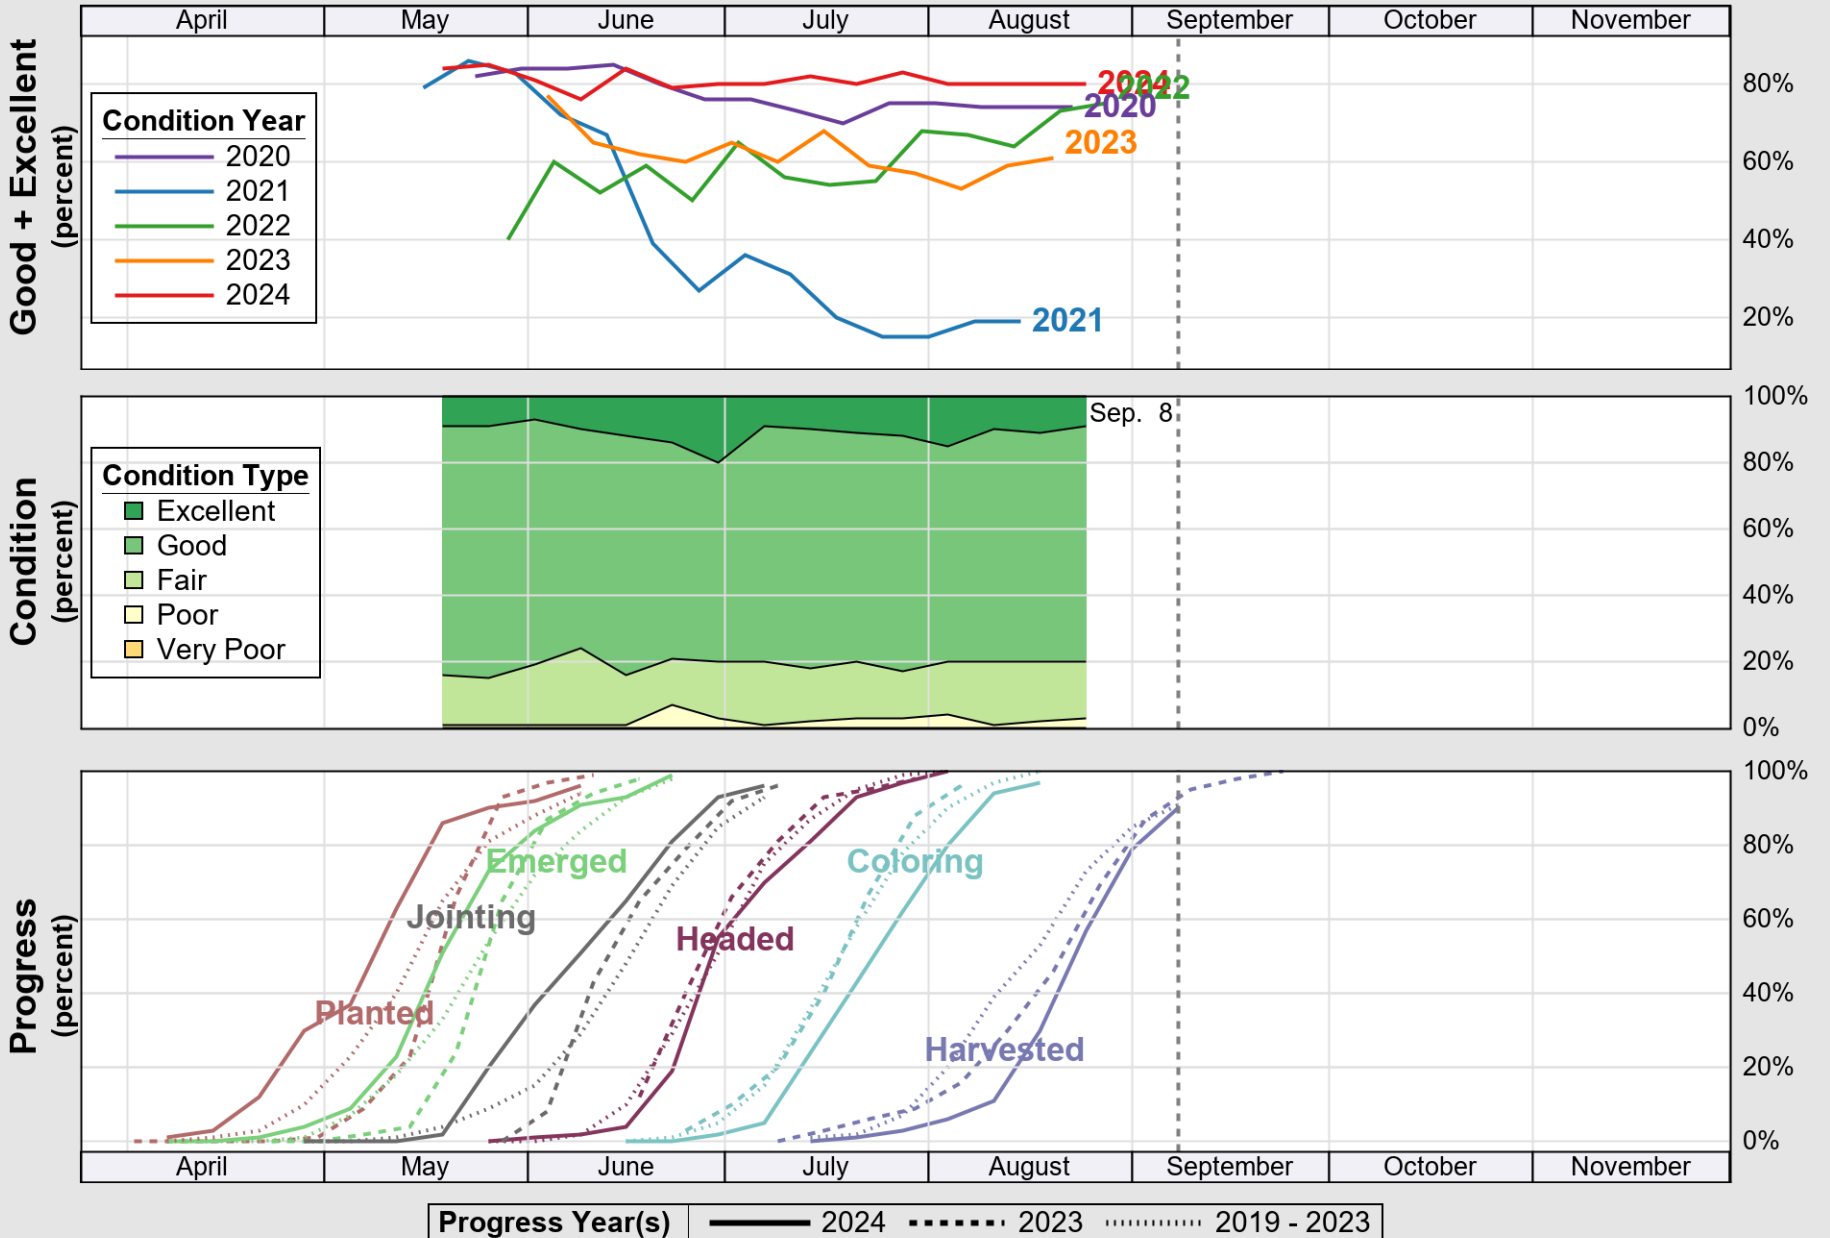

USDA

Crop Progress and Condition: Barley in Minnesota , 2024

NASS

Source: National Agricultural Statistics Service (NASS), Crop Progress Report

USDA

Crop Progress and Condition: Corn in Minnesota , 2024

NASS

Source: National Agricultural Statistics Service (NASS), Crop Progress Report

USDA

Crop Progress and Condition: Oats in Minnesota , 2024

NASS

Source: National Agricultural Statistics Service (NASS), Crop Progress Report

USDA

Crop Progress and Condition: Pasture and Range in Minnesota , 2024

NASS

Source: National Agricultural Statistics Service (NASS), Crop Progress Report

USDA

Crop Progress and Condition: Soybeans in Minnesota , 2024