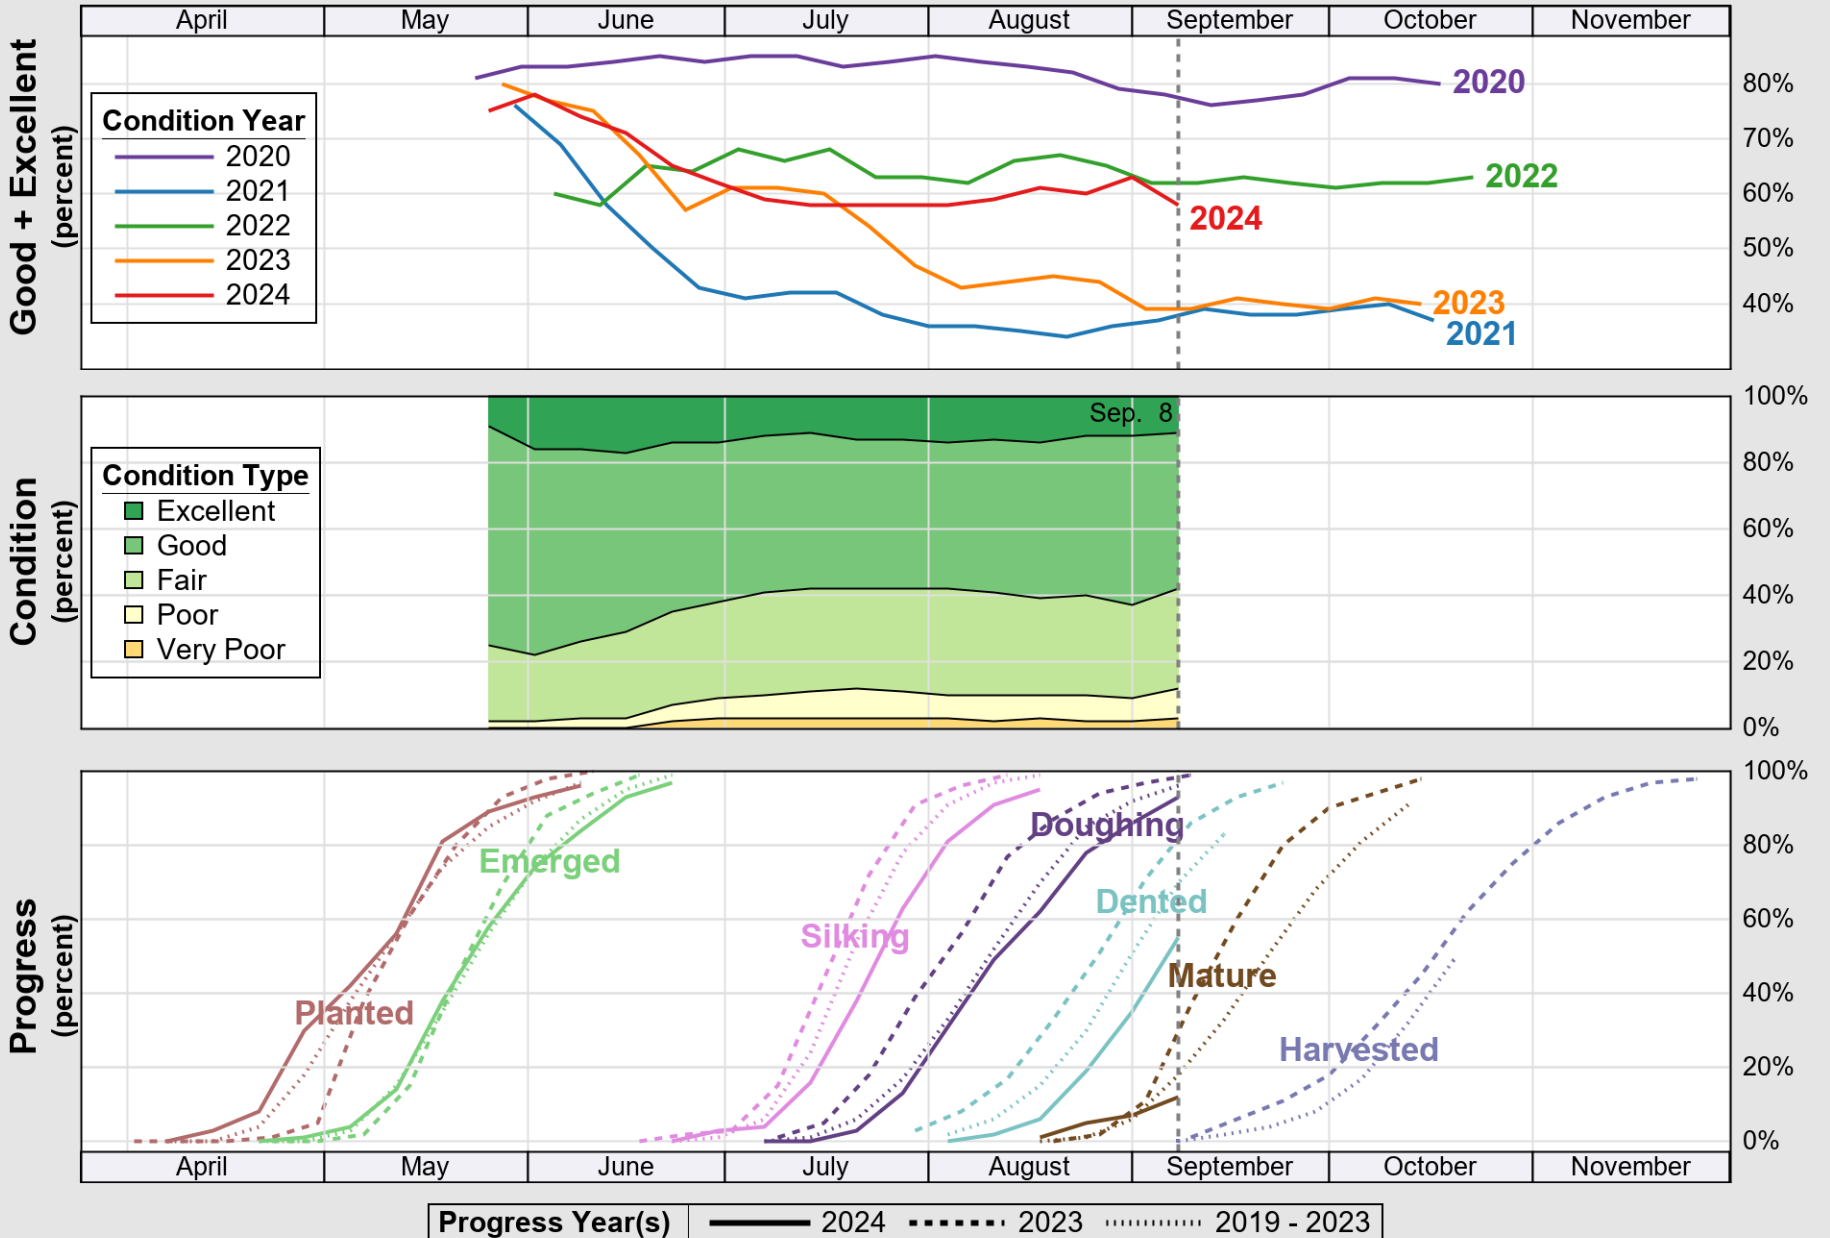

USDA

Crop Progress and Condition: Barley in Minnesota , 2024

NASS

Source: National Agricultural Statistics Service (NASS), Crop Progress Report

USDA

Crop Progress and Condition: Corn in Minnesota , 2024

NASS

Source: National Agricultural Statistics Service (NASS), Crop Progress Report

USDA

Crop Progress and Condition: Oats in Minnesota , 2024

NASS

Source: National Agricultural Statistics Service (NASS), Crop Progress Report

USDA

Crop Progress and Condition: Pasture and Range in Minnesota , 2024

NASS

Source: National Agricultural Statistics Service (NASS), Crop Progress Report

USDA

Crop Progress and Condition: Soybeans in Minnesota , 2024