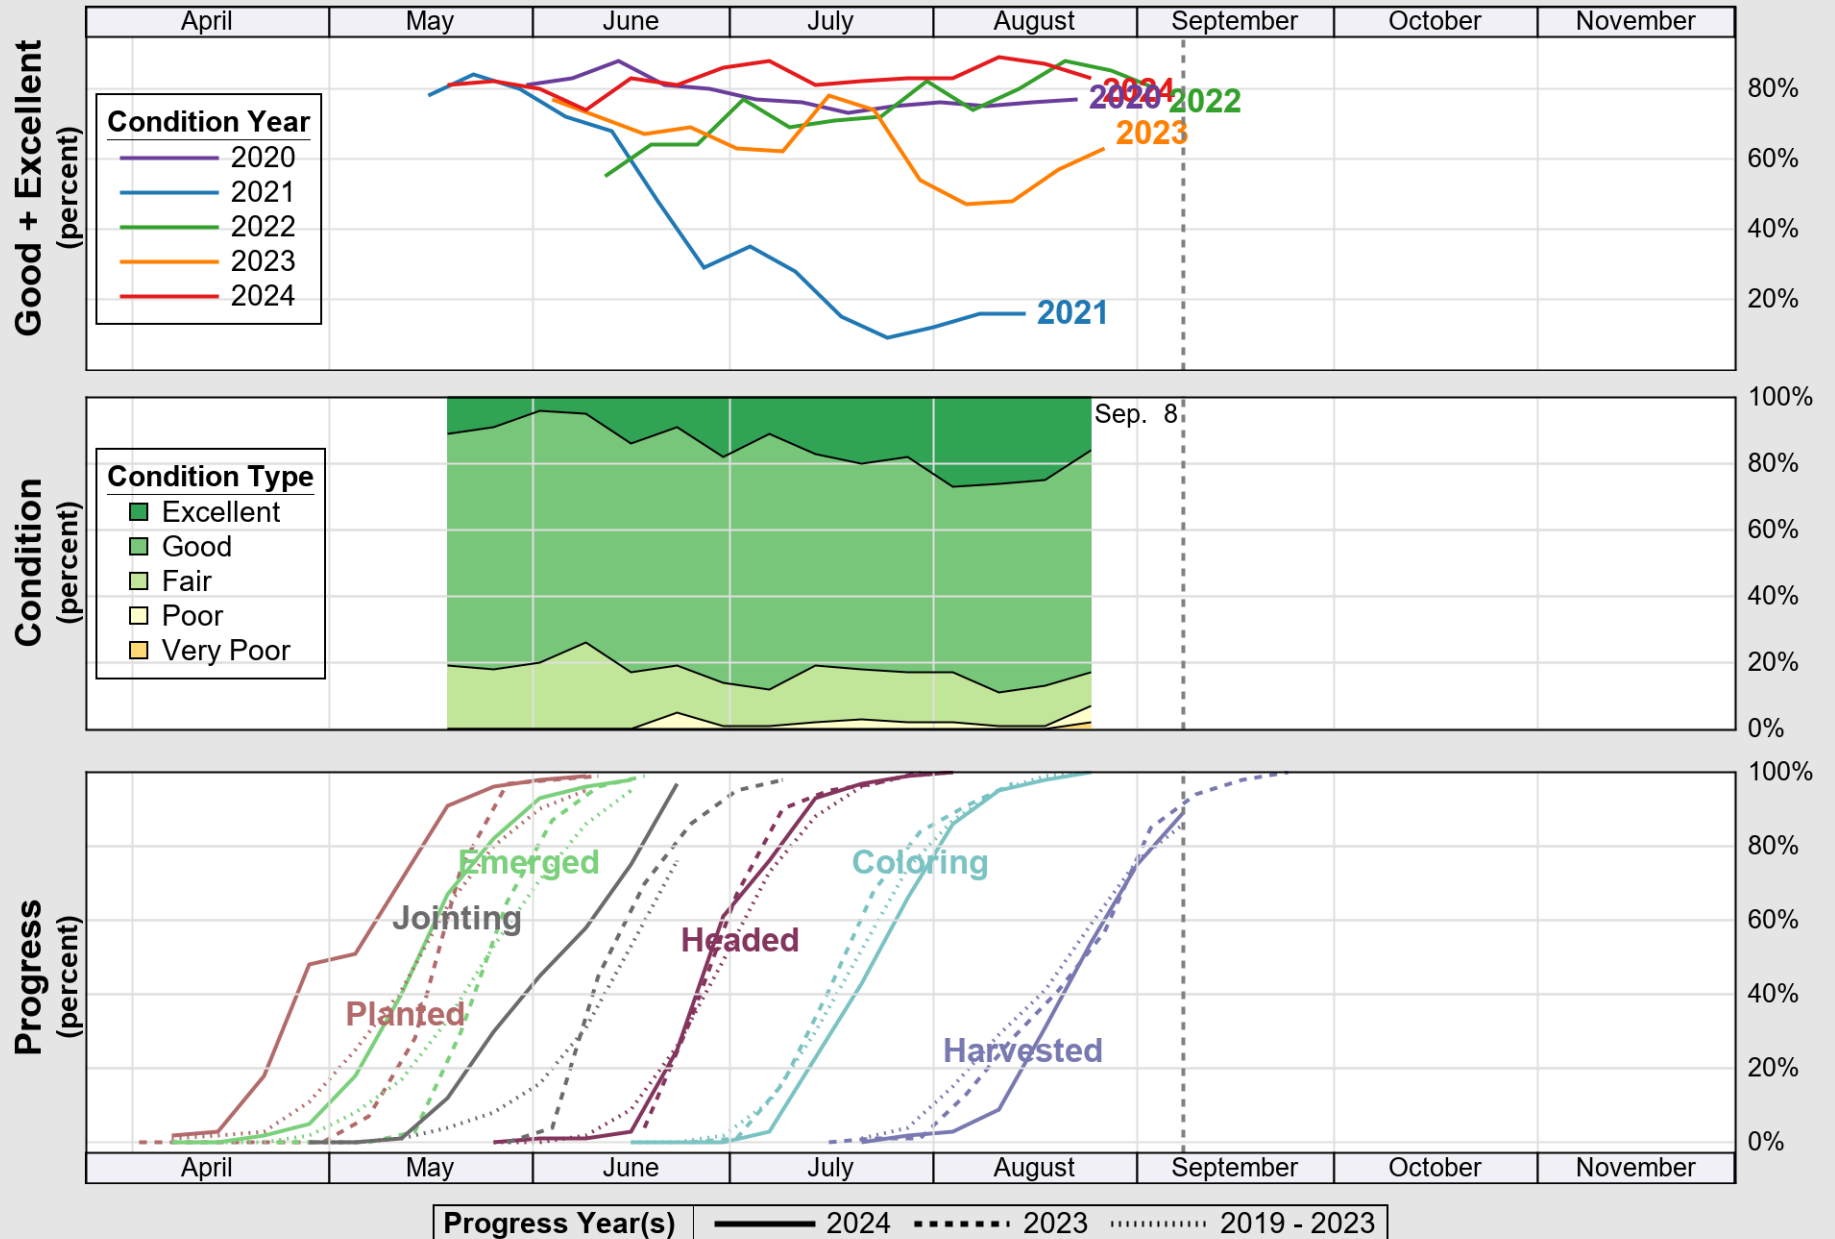

USDA

Crop Progress and Condition: Pasture and Range in Minnesota , 2024

NASS

Source: National Agricultural Statistics Service (NASS), Crop Progress Report

USDA

Crop Progress and Condition: Soybeans in Minnesota , 2024

NASS

Source: National Agricultural Statistics Service (NASS), Crop Progress Report

USDA

Crop Progress and Condition: Spring Wheat in Minnesota , 2024

NASS

Source: National Agricultural Statistics Service (NASS), Crop Progress Report

USDA

Crop Progress and Condition: Sugar Beets in Minnesota , 2024

NASS

Source: National Agricultural Statistics Service (NASS), Crop Progress Report

USDA

Crop Progress and Condition: Sunflower in Minnesota , 2024