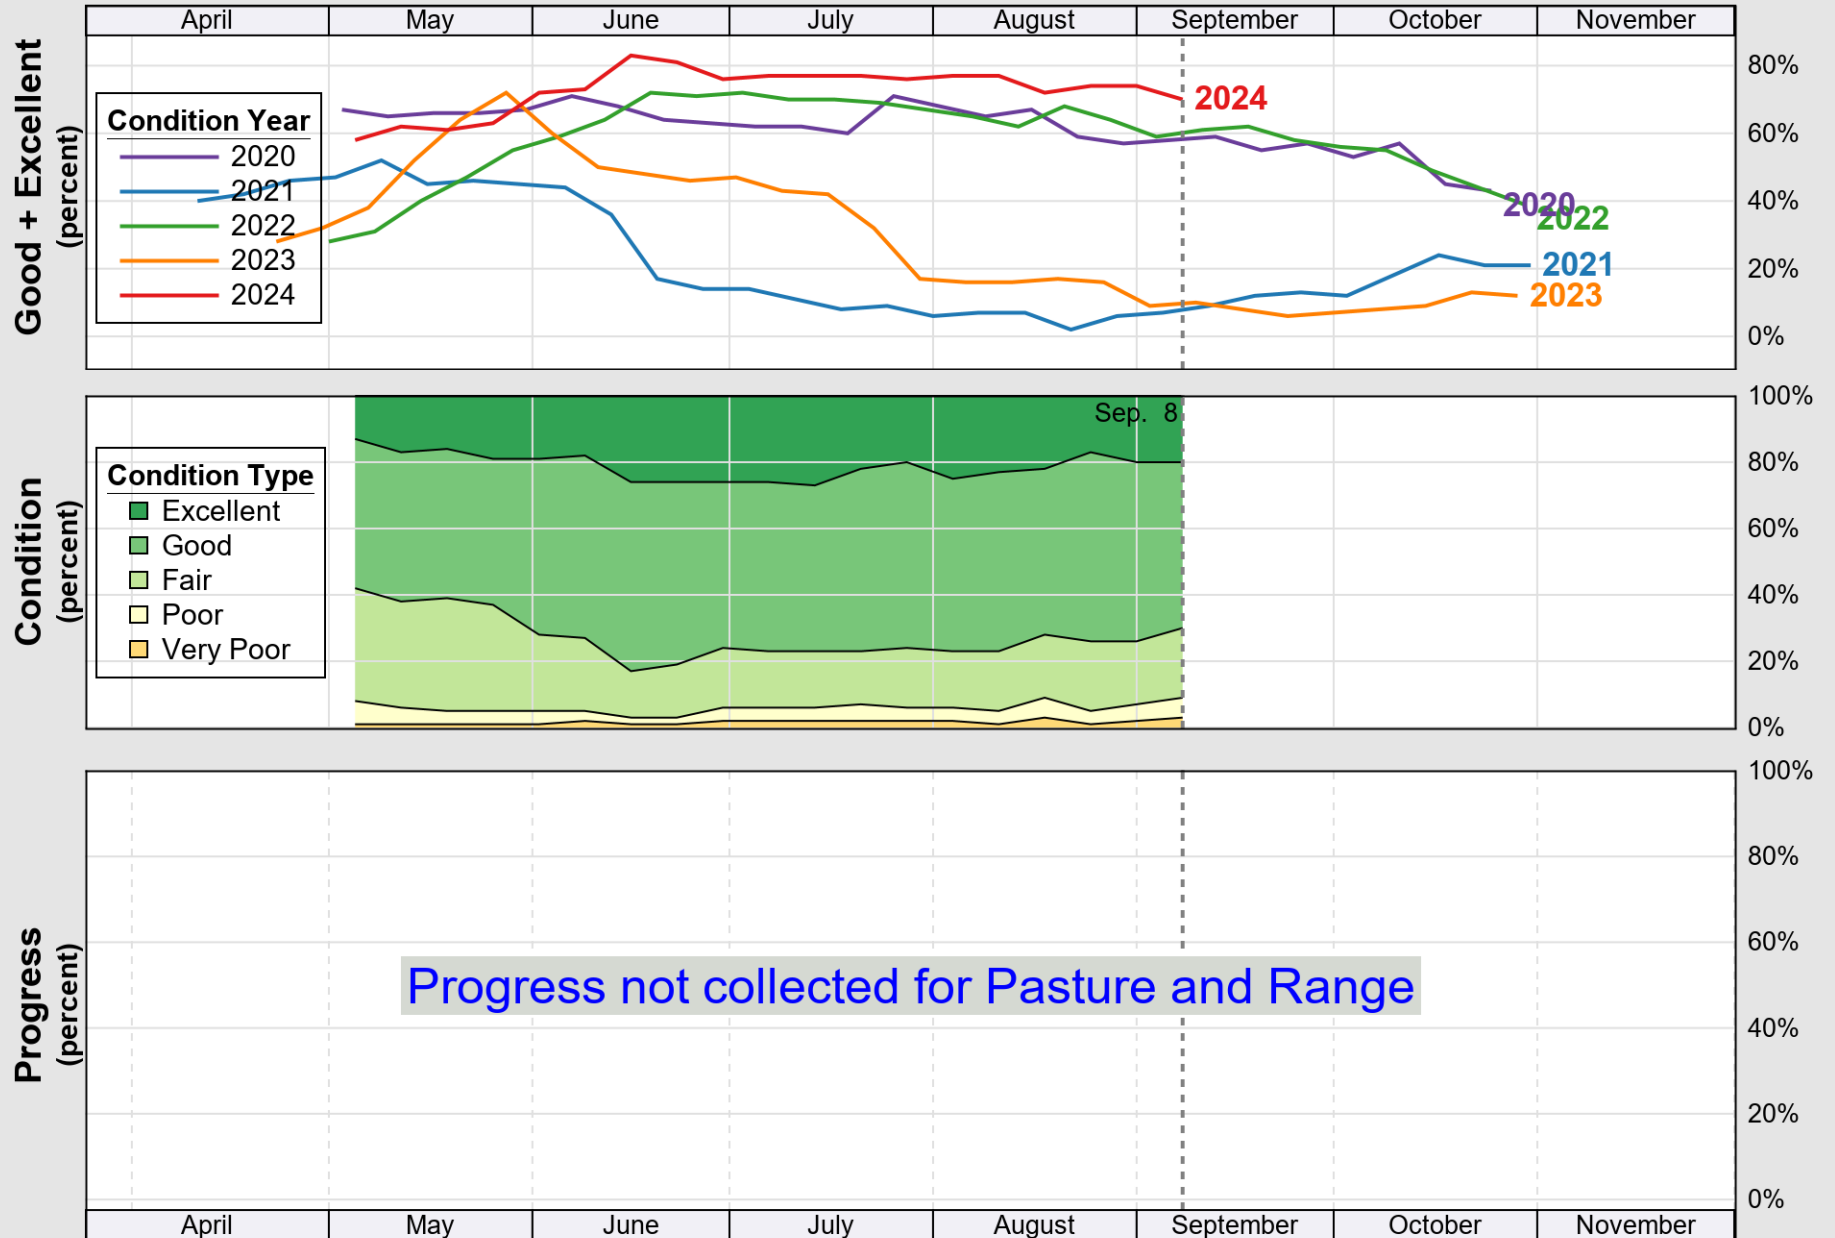

USDA

Crop Progress and Condition: Barley in Minnesota , 2024

NASS

Source: National Agricultural Statistics Service (NASS), Crop Progress Report

USDA

Crop Progress and Condition: Corn in Minnesota , 2024

NASS

Source: National Agricultural Statistics Service (NASS), Crop Progress Report

USDA

Crop Progress and Condition: Oats in Minnesota , 2024

NASS

Source: National Agricultural Statistics Service (NASS), Crop Progress Report

USDA

Crop Progress and Condition: Pasture and Range in Minnesota , 2024

NASS

Source: National Agricultural Statistics Service (NASS), Crop Progress Report

USDA

Crop Progress and Condition: Soybeans in Minnesota , 2024

NASS

Source: National Agricultural Statistics Service (NASS), Crop Progress Report

USDA

Crop Progress and Condition: Spring Wheat in Minnesota , 2024

NASS

Source: National Agricultural Statistics Service (NASS), Crop Progress Report