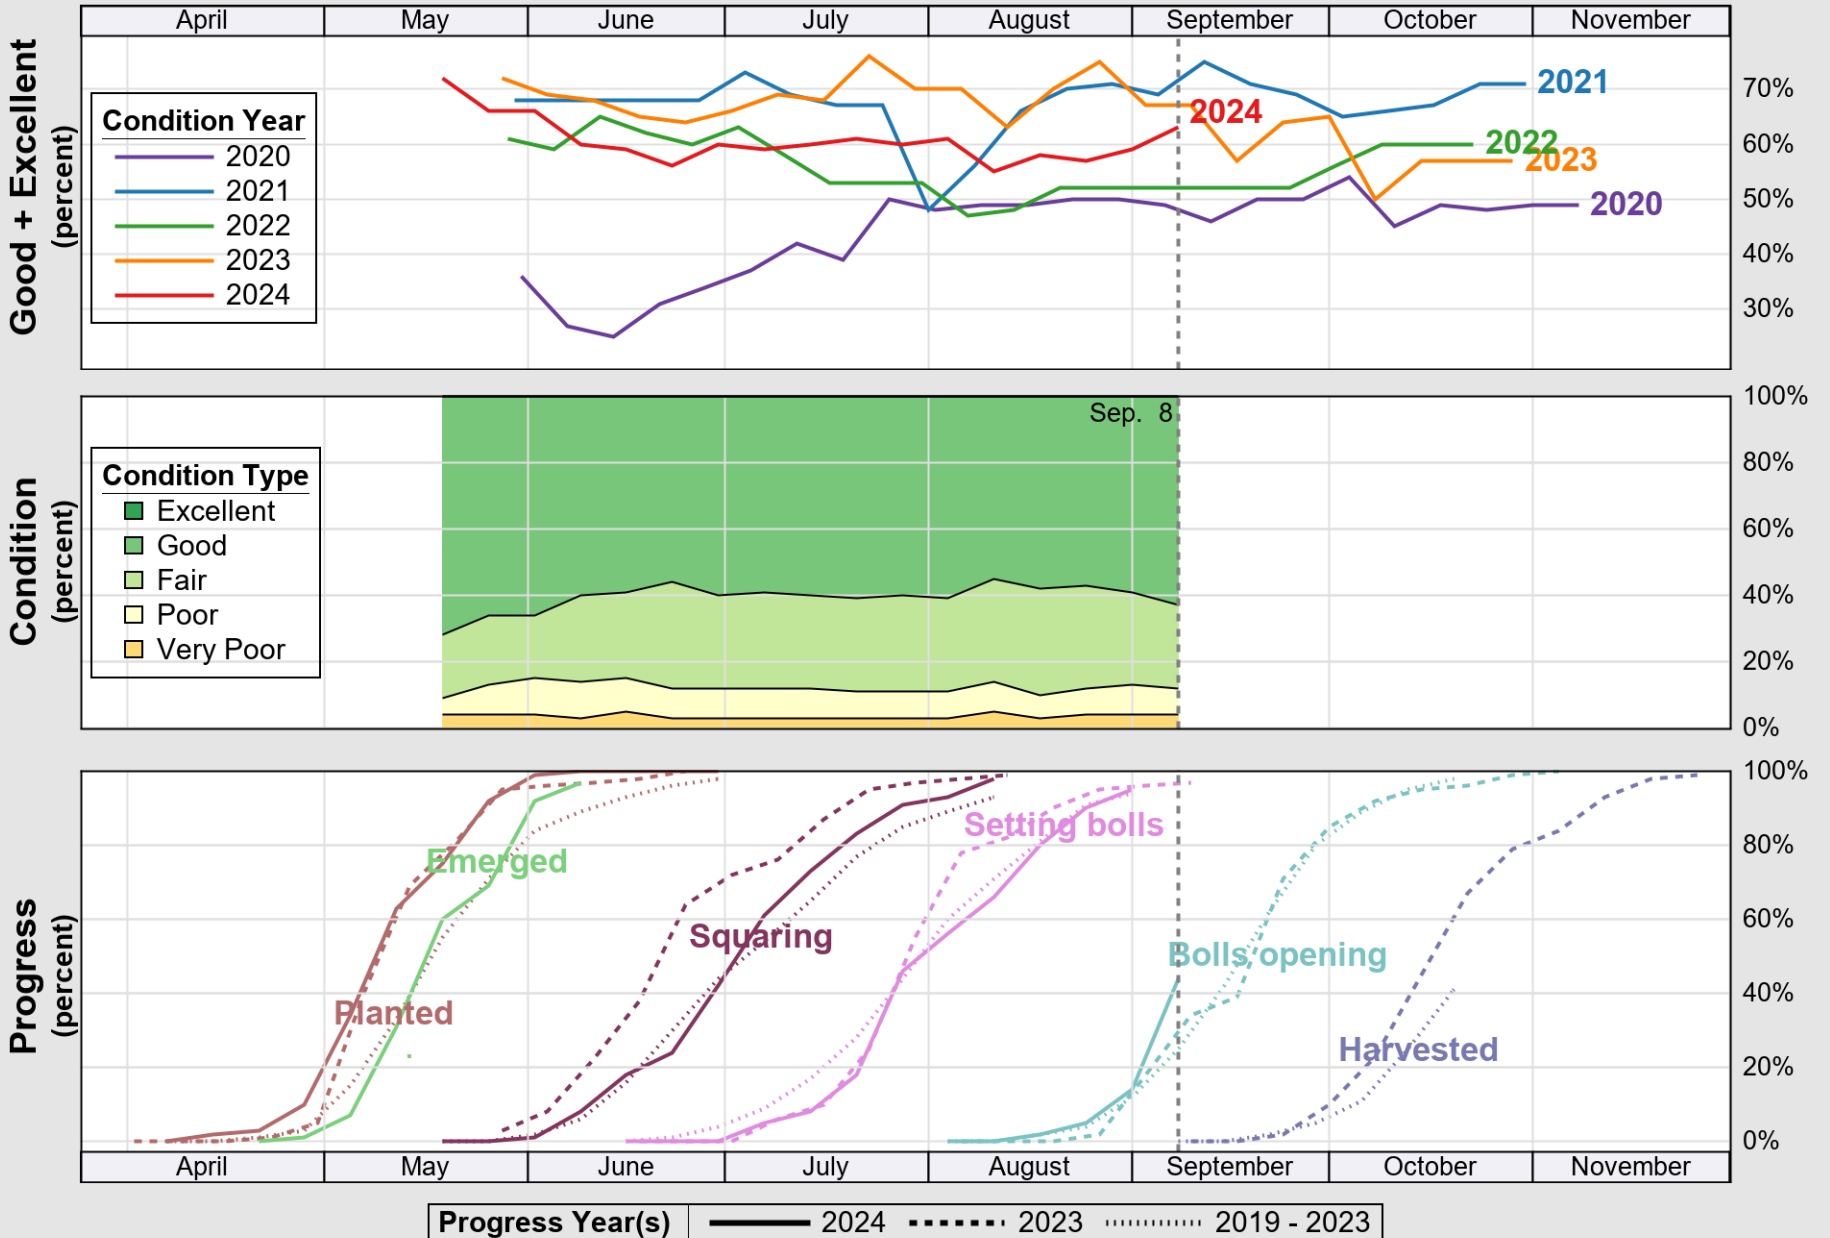

# Crop Progress and Condition: Corn in Missouri, 2024

NASS

Source: National Agricultural Statistics Service (NASS), Crop Progress Report

USDA

# Crop Progress and Condition: Cotton in Missouri , 2024

NASS

Source: National Agricultural Statistics Service (NASS), Crop Progress Report

USDA

# Crop Progress and Condition: Pasture and Range in Missouri , 2024

NASS

Source: National Agricultural Statistics Service (NASS), Crop Progress Report

USDA