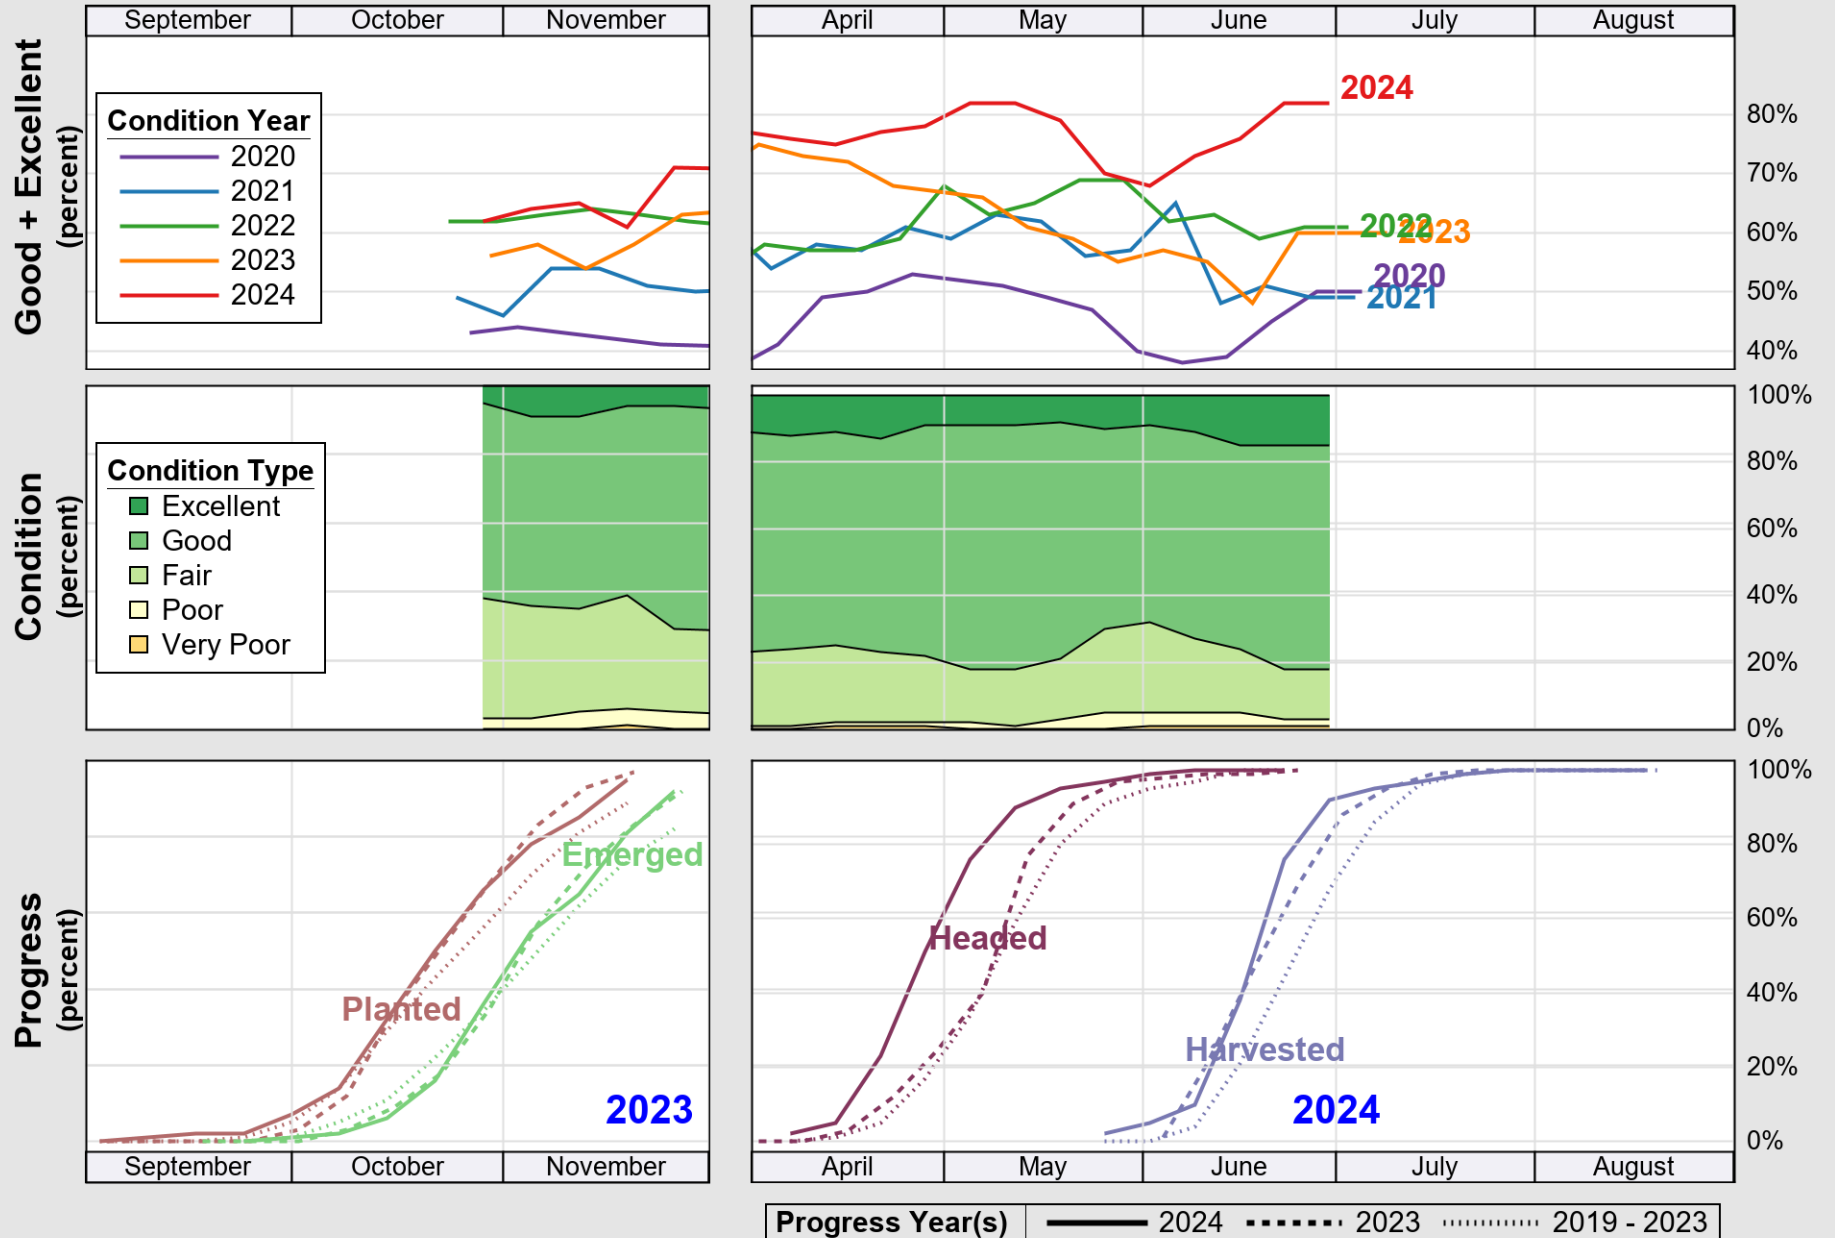

# Crop Progress and Condition: Rice in Missouri , 2024

NASS

Source: National Agricultural Statistics Service (NASS), Crop Progress Report

USDA

# Crop Progress and Condition: Soybeans in Missouri , 2024

NASS

Source: National Agricultural Statistics Service (NASS), Crop Progress Report

USDA

# Crop Progress and Condition: Winter Wheat in Missouri, 2024

NASS

Source: National Agricultural Statistics Service (NASS), Crop Progress Report