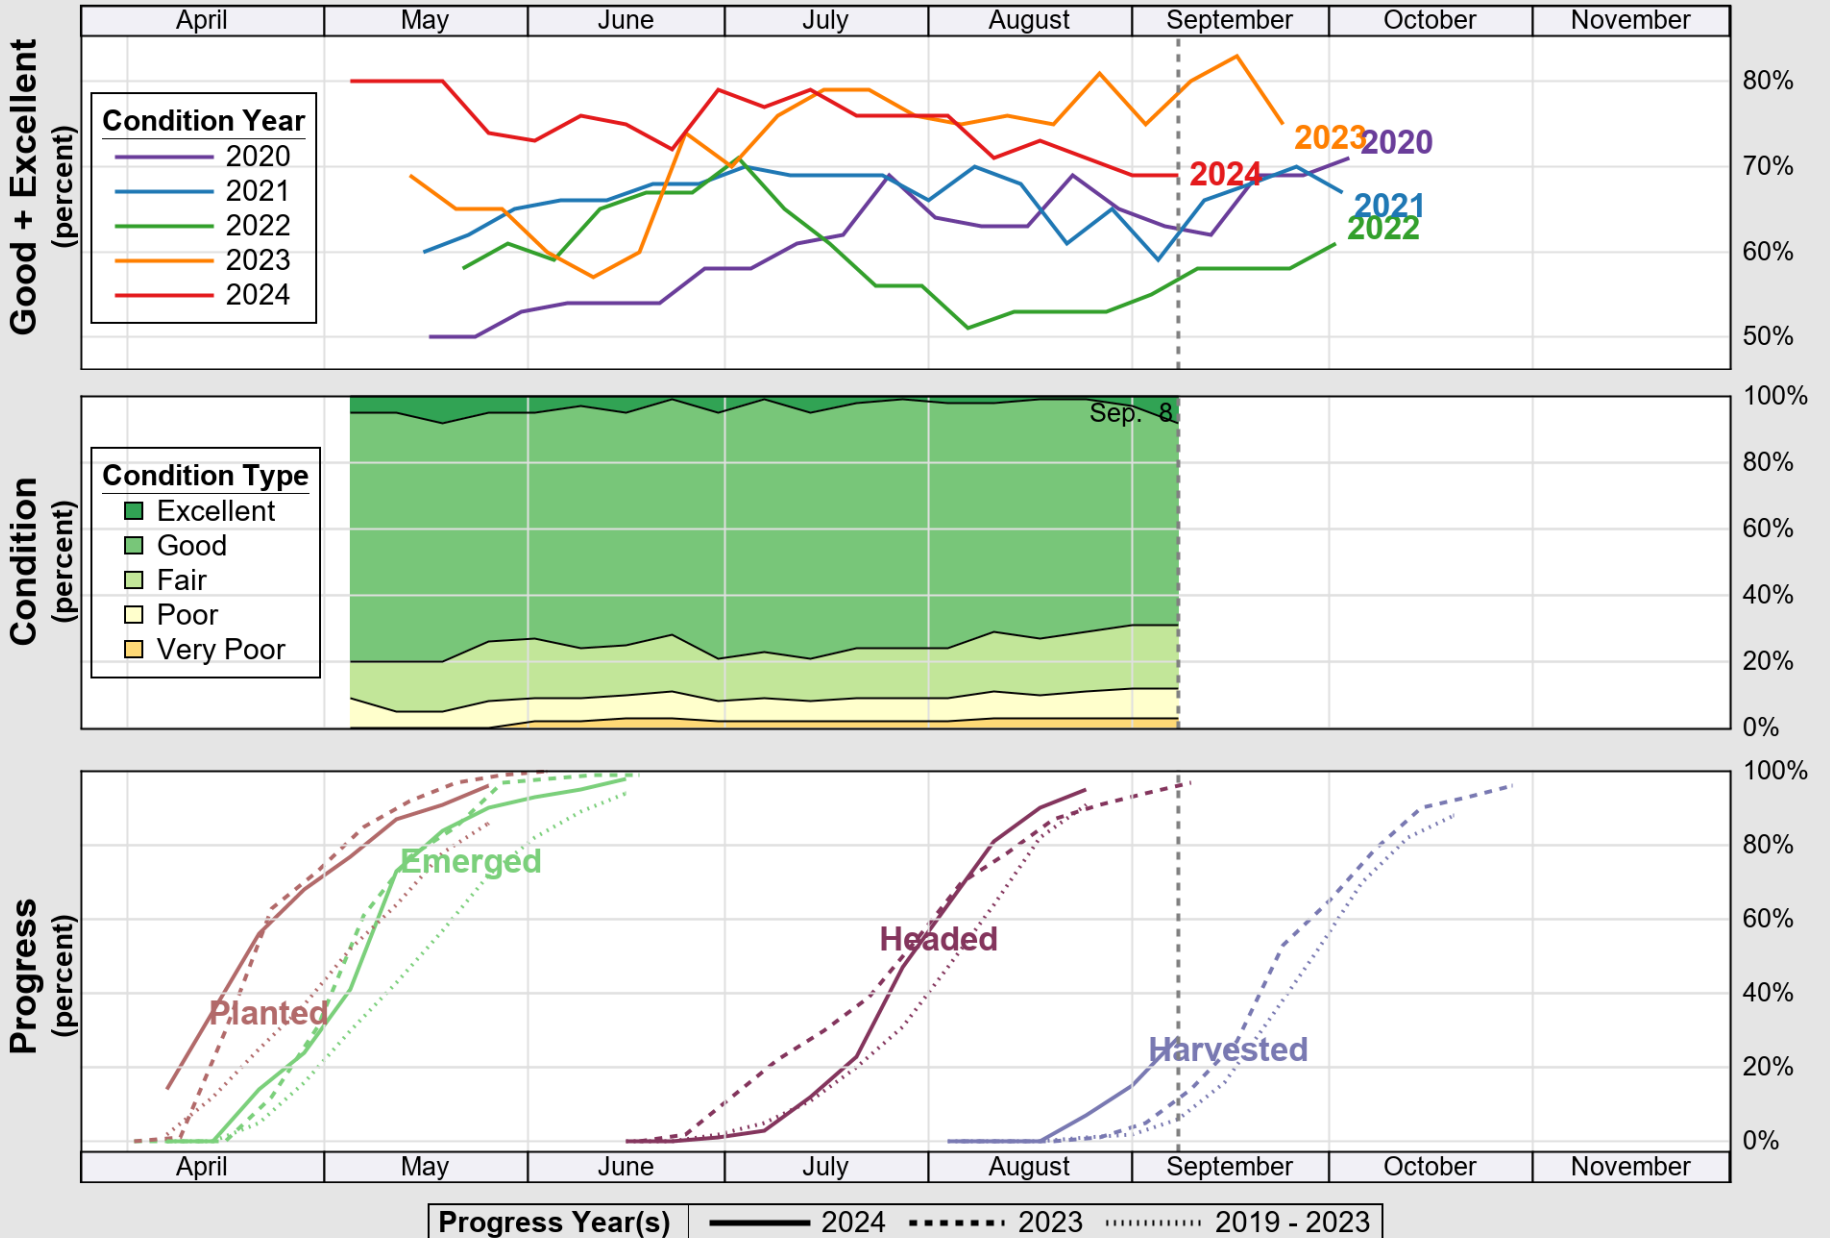

# Crop Progress and Condition: Corn in Missouri, 2024

NASS

Source: National Agricultural Statistics Service (NASS), Crop Progress Report

USDA

# Crop Progress and Condition: Cotton in Missouri , 2024

NASS

Source: National Agricultural Statistics Service (NASS), Crop Progress Report

USDA

# Crop Progress and Condition: Pasture and Range in Missouri , 2024

NASS

Source: National Agricultural Statistics Service (NASS), Crop Progress Report

USDA

# Crop Progress and Condition: Rice in Missouri , 2024

NASS

Source: National Agricultural Statistics Service (NASS), Crop Progress Report

USDA