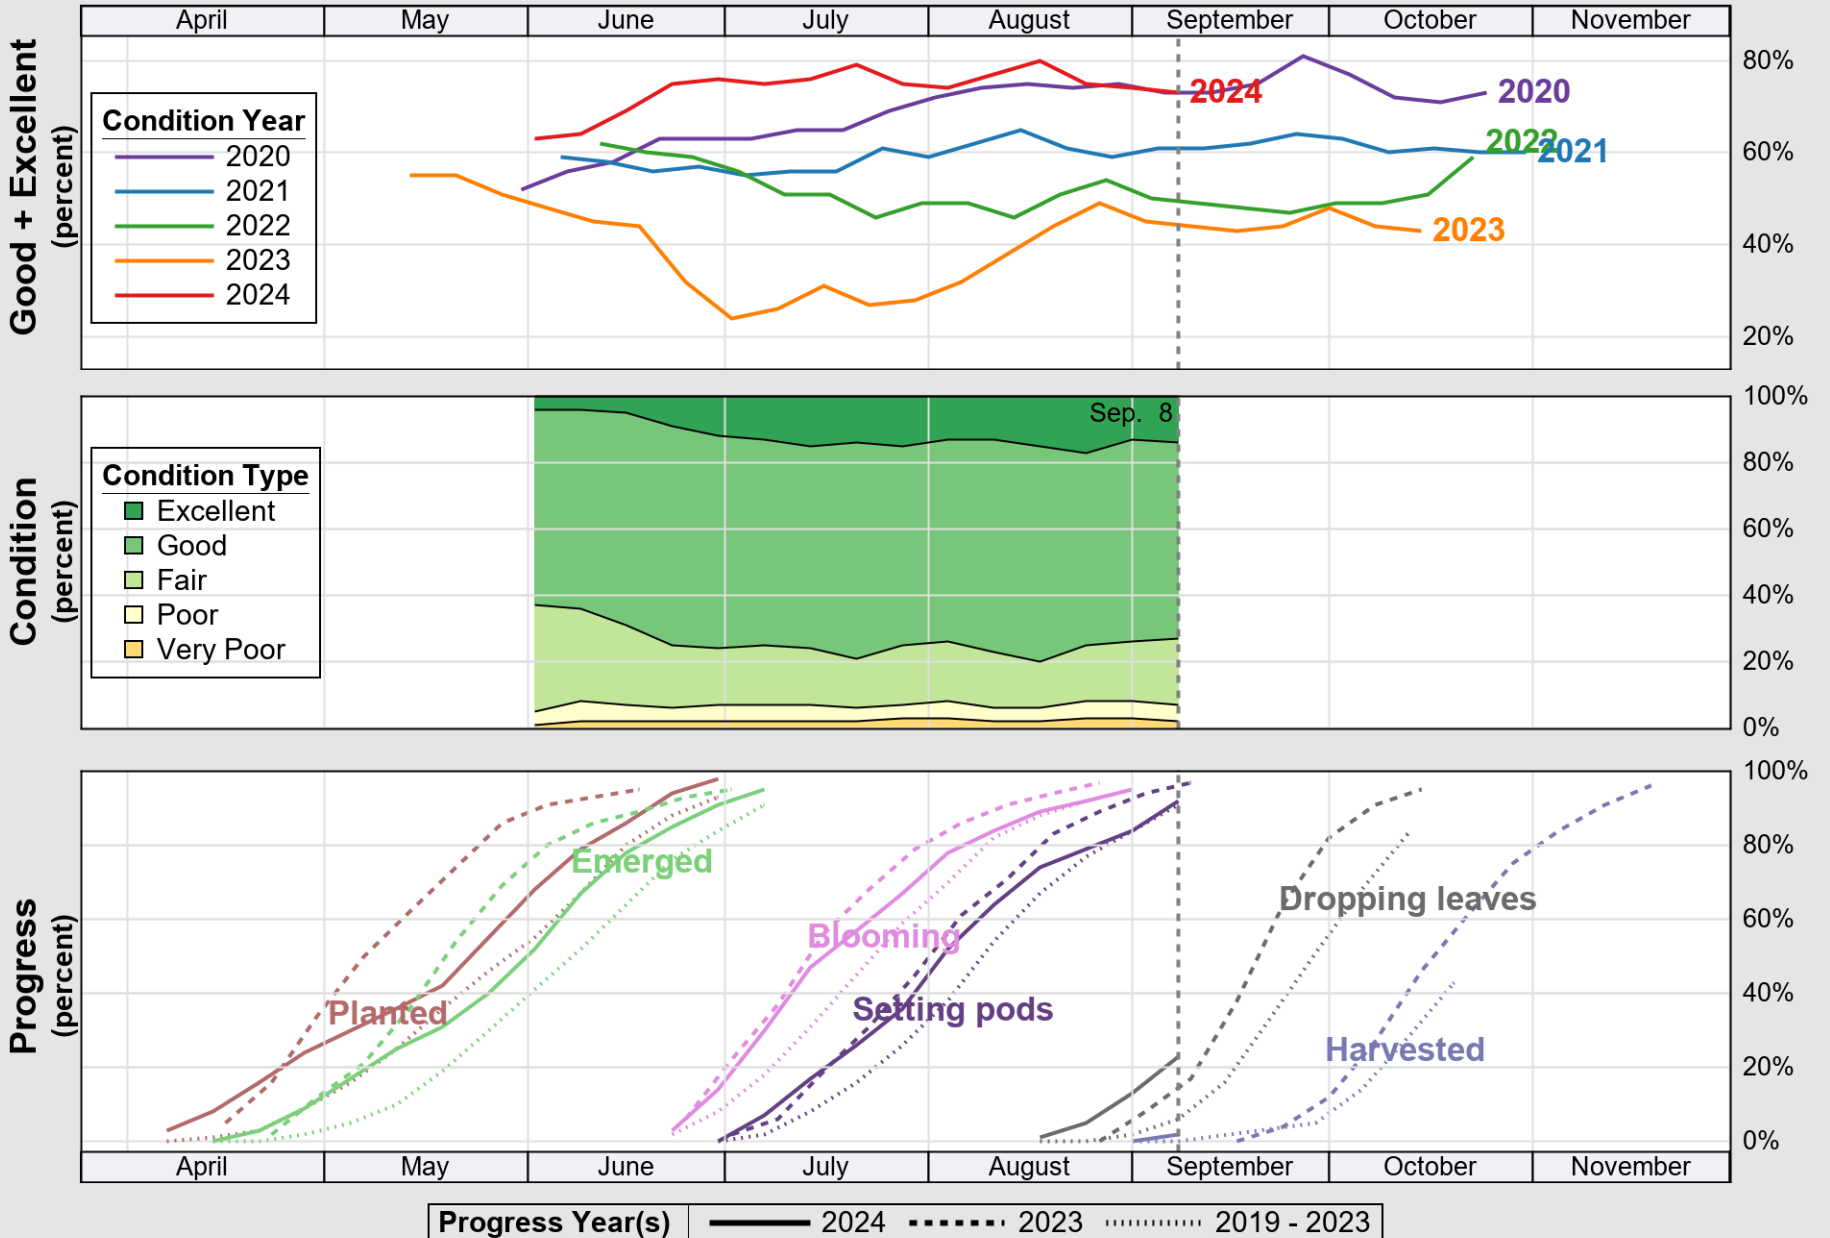

# Crop Progress and Condition: Pasture and Range in Missouri , 2024

NASS

Source: National Agricultural Statistics Service (NASS), Crop Progress Report

USDA

# Crop Progress and Condition: Rice in Missouri , 2024

NASS

Source: National Agricultural Statistics Service (NASS), Crop Progress Report

USDA

# Crop Progress and Condition: Soybeans in Missouri , 2024

NASS

Source: National Agricultural Statistics Service (NASS), Crop Progress Report

USDA

# Crop Progress and Condition: Winter Wheat in Missouri, 2024

NASS

Source: National Agricultural Statistics Service (NASS), Crop Progress Report