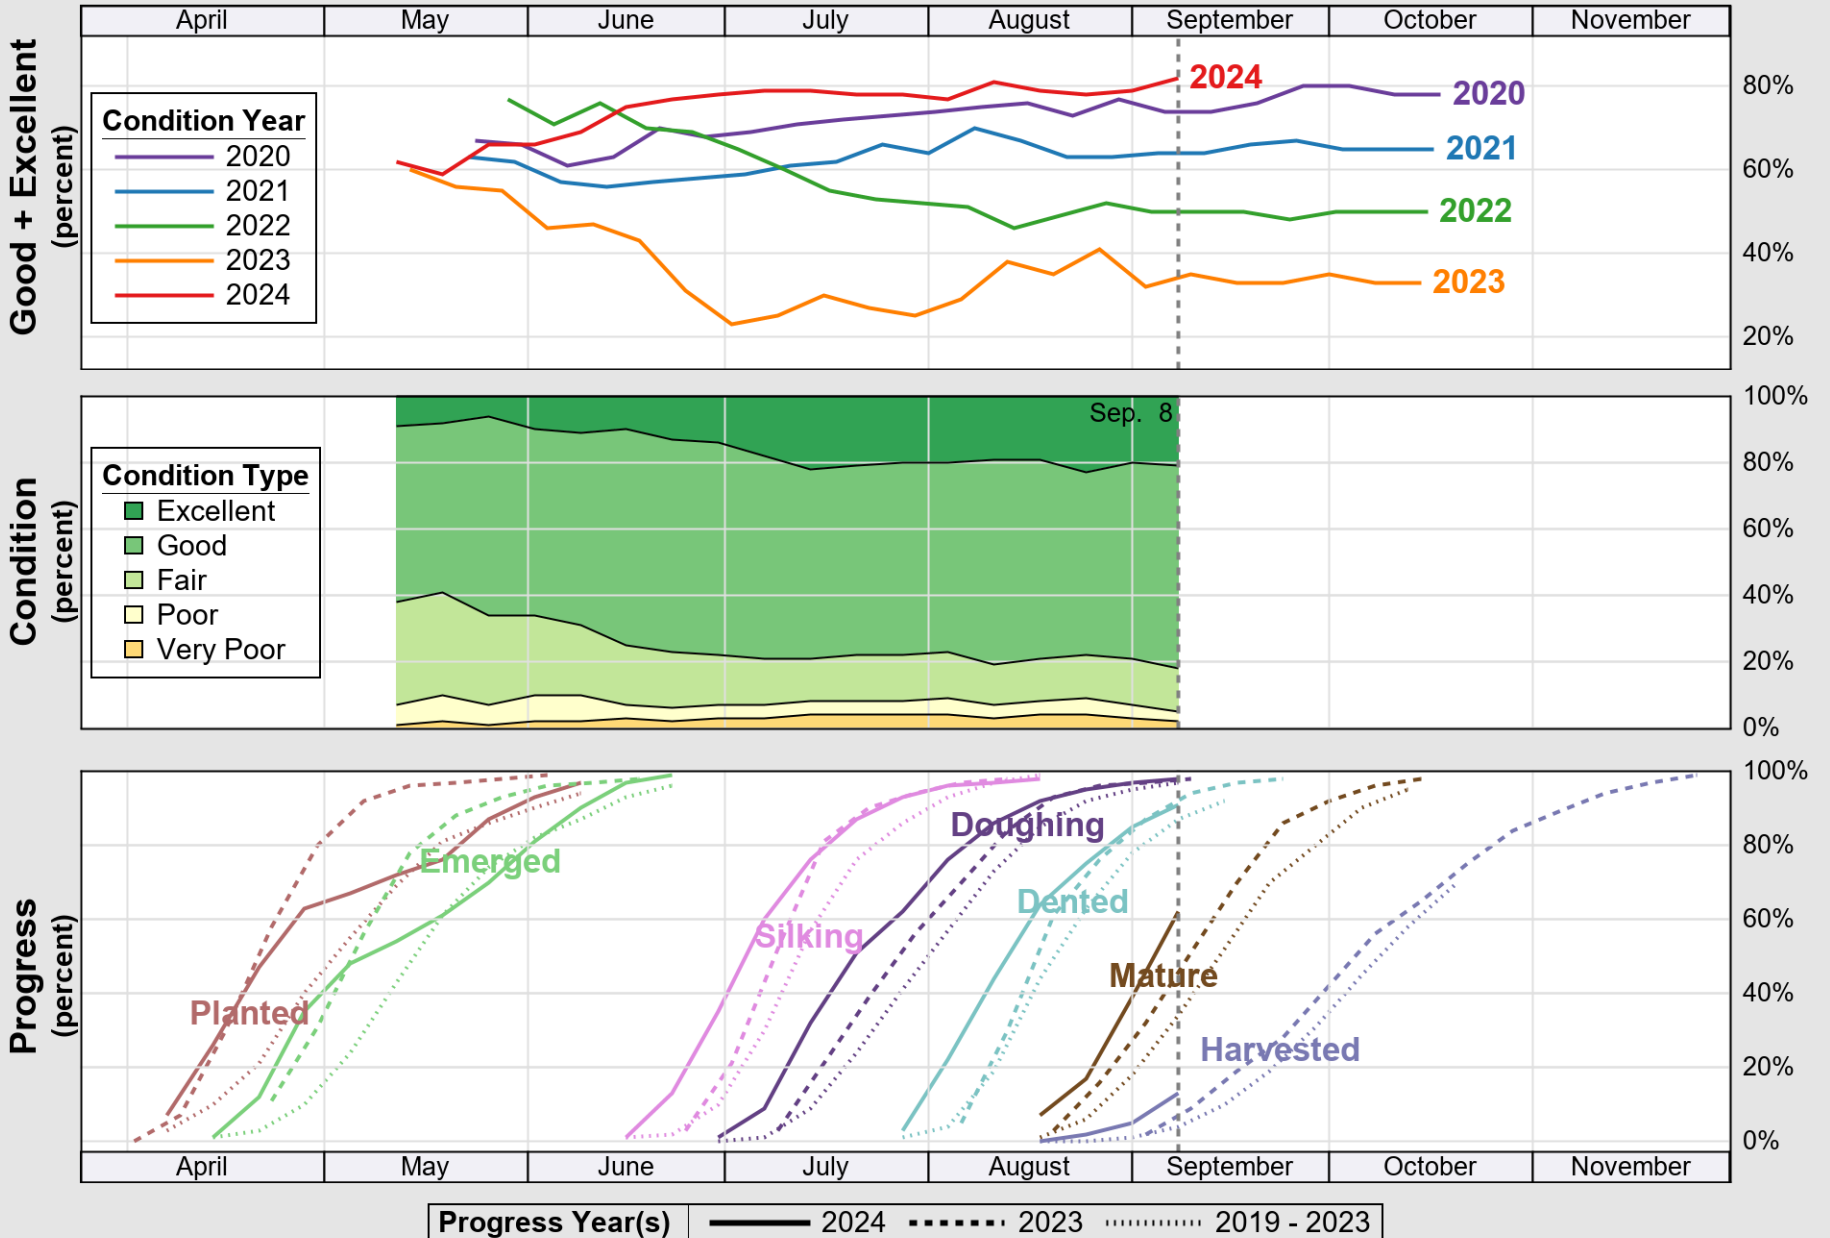

# Crop Progress and Condition: Corn in Missouri, 2024

NASS

Source: National Agricultural Statistics Service (NASS), Crop Progress Report

USDA

# Crop Progress and Condition: Cotton in Missouri , 2024

NASS

Source: National Agricultural Statistics Service (NASS), Crop Progress Report

USDA