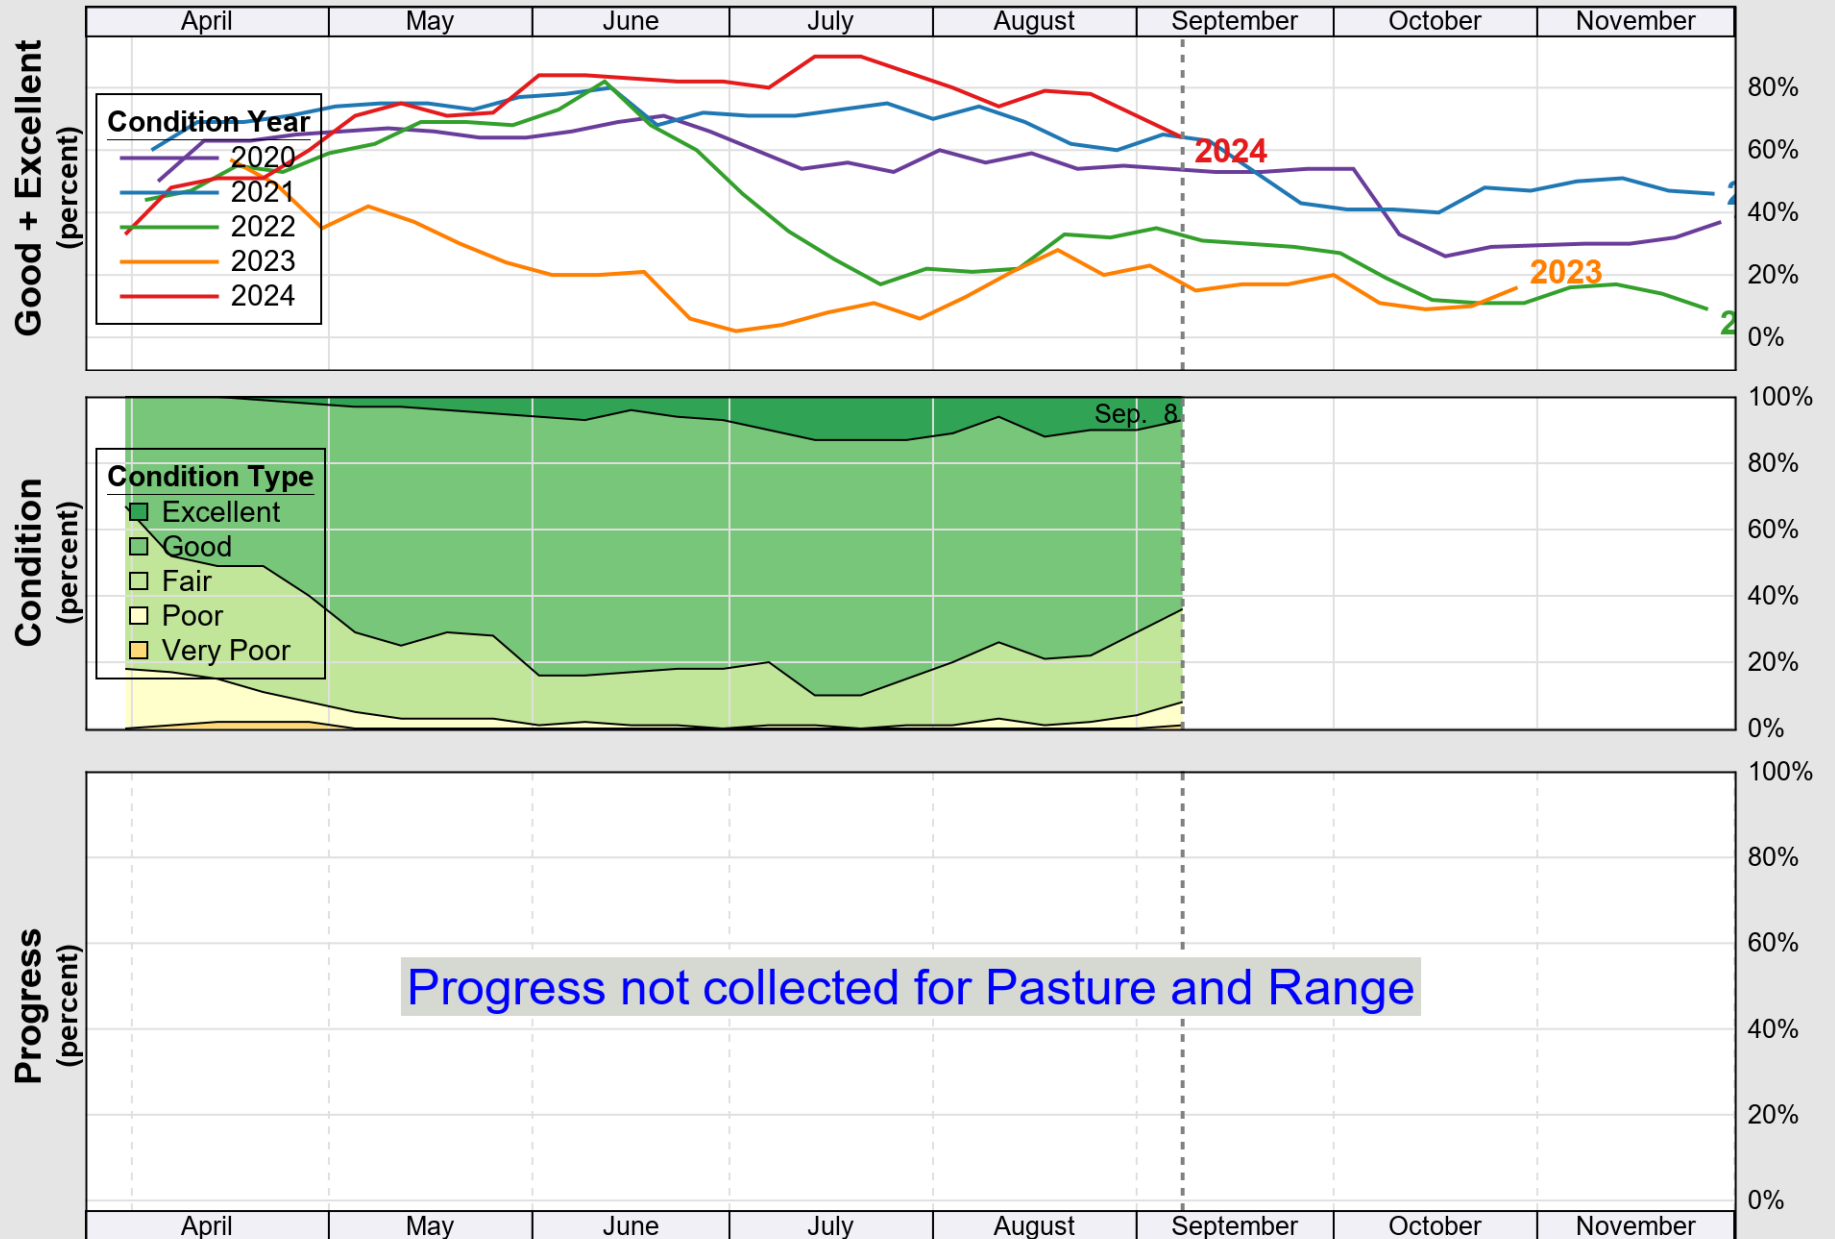

# Crop Progress and Condition: Corn in Missouri, 2024

NASS

Source: National Agricultural Statistics Service (NASS), Crop Progress Report

USDA

# Crop Progress and Condition: Cotton in Missouri , 2024

NASS

Source: National Agricultural Statistics Service (NASS), Crop Progress Report

USDA

# Crop Progress and Condition: Pasture and Range in Missouri , 2024

NASS

Source: National Agricultural Statistics Service (NASS), Crop Progress Report

USDA

# Crop Progress and Condition: Rice in Missouri , 2024

NASS

Source: National Agricultural Statistics Service (NASS), Crop Progress Report

USDA