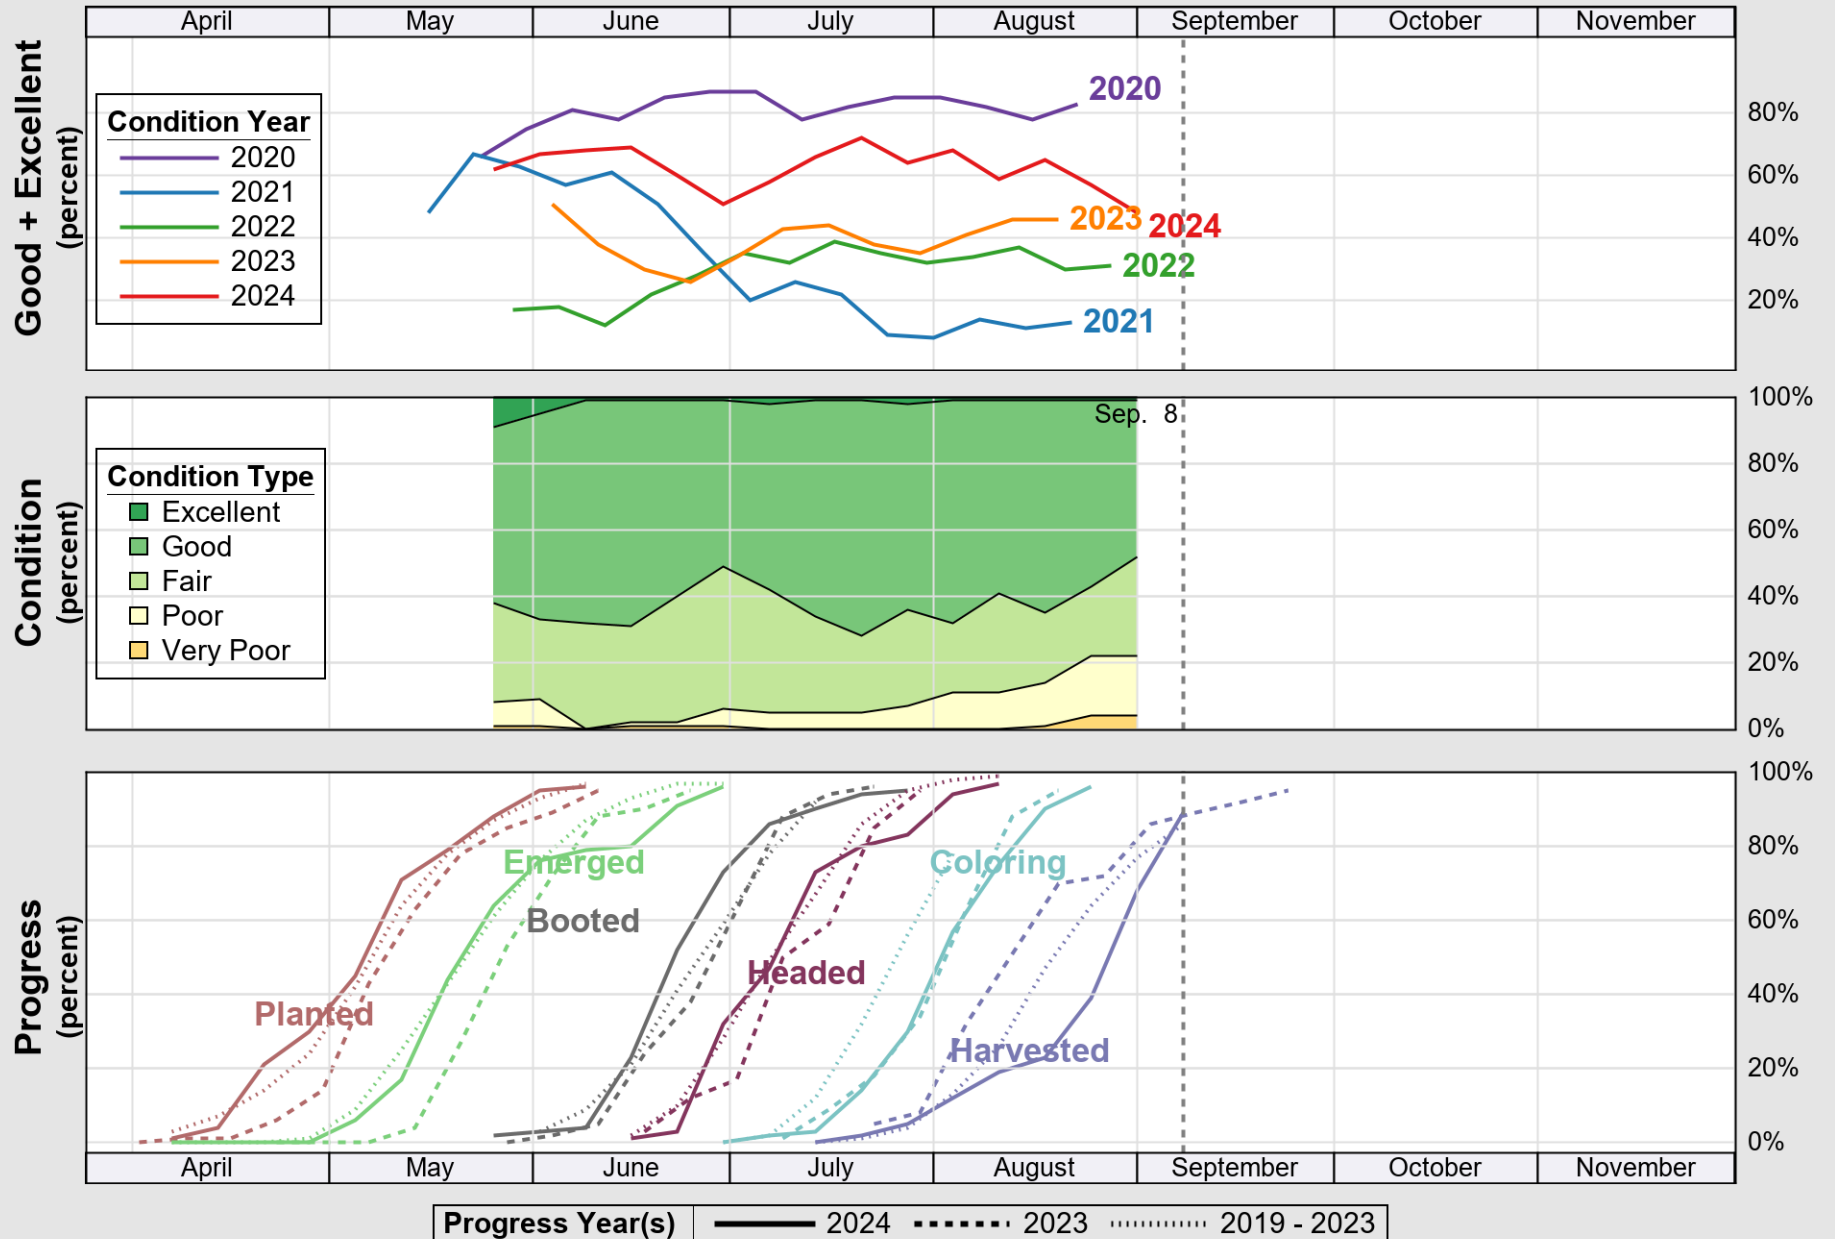

USDA

Crop Progress and Condition: Barley in Montana , 2024

NASS

Source: National Agricultural Statistics Service (NASS), Crop Progress Report

USDA

Crop Progress and Condition: Corn in Montana, 2024

NASS

Source: National Agricultural Statistics Service (NASS), Crop Progress Report

USDA

Crop Progress and Condition: Oats in Montana , 2024

NASS

Source: National Agricultural Statistics Service (NASS), Crop Progress Report

USDA

Crop Progress and Condition: Pasture and Range in Montana , 2024

NASS

Source: National Agricultural Statistics Service (NASS), Crop Progress Report

USDA

Crop Progress and Condition: Spring Wheat in Montana , 2024

NASS

Source: National Agricultural Statistics Service (NASS), Crop Progress Report

USDA

Crop Progress and Condition: Sugar Beets in Montana , 2024

NASS

Source: National Agricultural Statistics Service (NASS), Crop Progress Report

USDA

Crop Progress and Condition: Winter Wheat in Montana, 2024