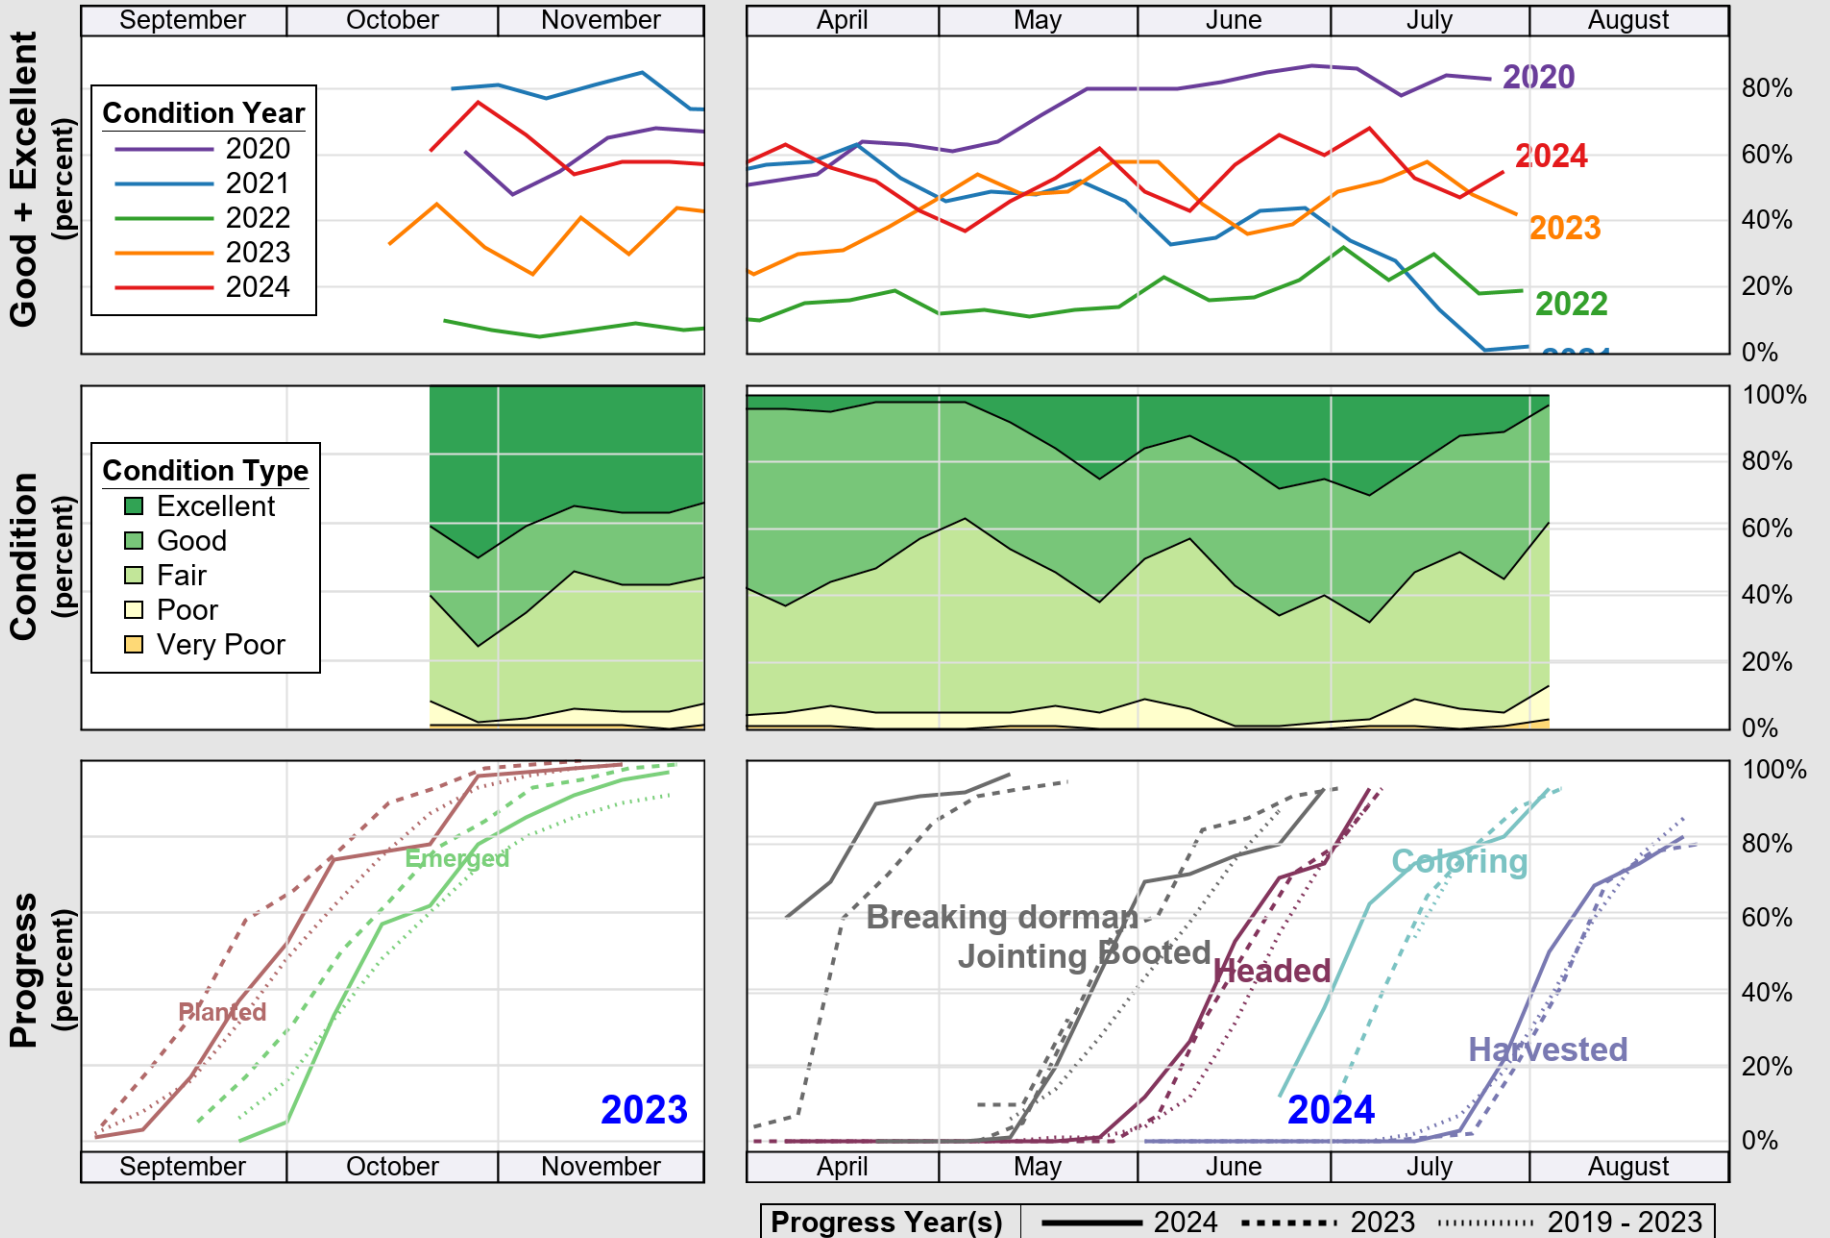

USDA

Crop Progress and Condition: Barley in Montana , 2024

NASS

Source: National Agricultural Statistics Service (NASS), Crop Progress Report

USDA

Crop Progress and Condition: Corn in Montana, 2024

NASS

Source: National Agricultural Statistics Service (NASS), Crop Progress Report

NASS

Source: National Agricultural Statistics Service (NASS), Crop Progress Report

USDA

Crop Progress and Condition: Spring Wheat in Montana , 2024

NASS

Source: National Agricultural Statistics Service (NASS), Crop Progress Report

USDA

Crop Progress and Condition: Sugar Beets in Montana , 2024

NASS

Source: National Agricultural Statistics Service (NASS), Crop Progress Report

USDA

Crop Progress and Condition: Winter Wheat in Montana, 2024

NASS

Source: National Agricultural Statistics Service (NASS), Crop Progress Report