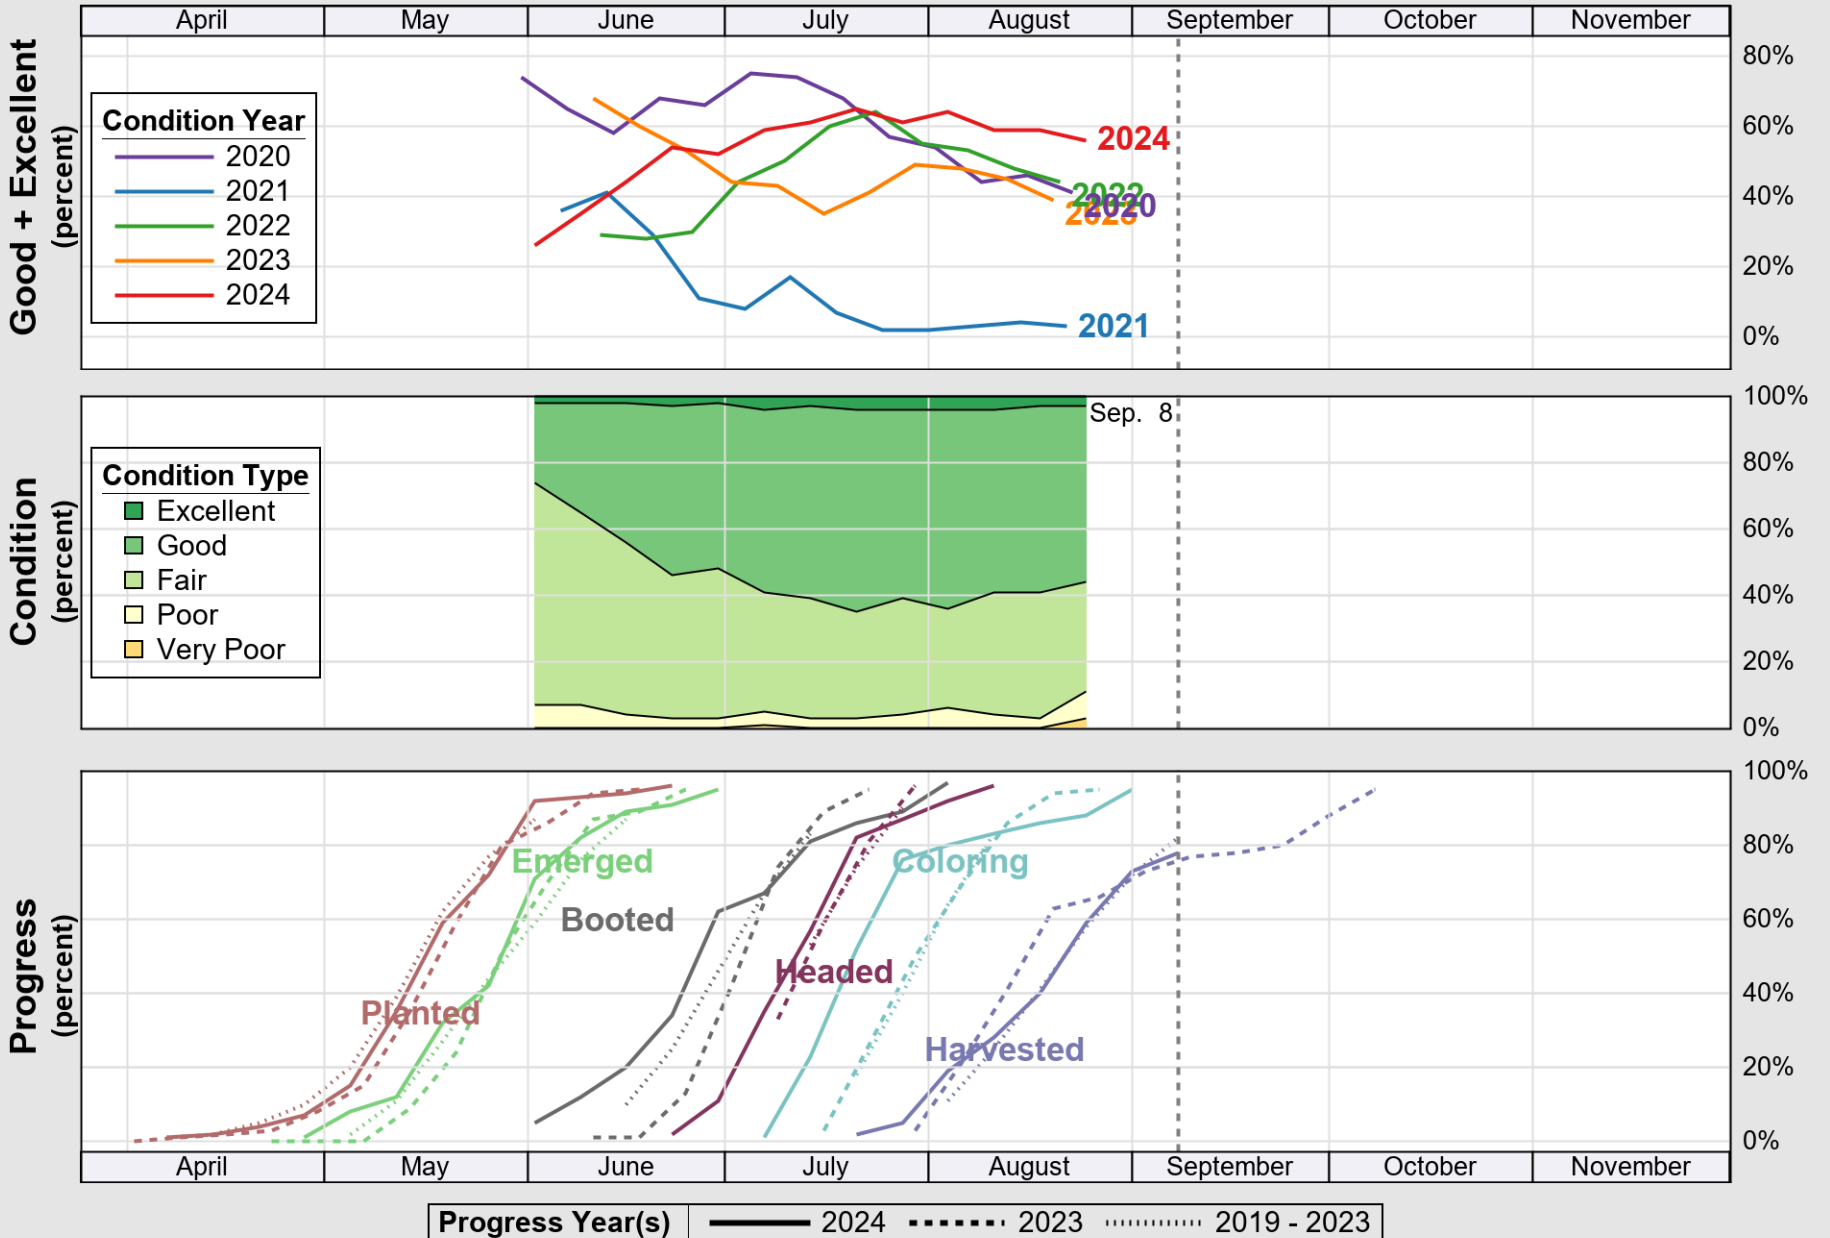

USDA

Crop Progress and Condition: Barley in Montana , 2024

NASS

Source: National Agricultural Statistics Service (NASS), Crop Progress Report

USDA

Crop Progress and Condition: Corn in Montana, 2024

NASS

Source: National Agricultural Statistics Service (NASS), Crop Progress Report

USDA

Crop Progress and Condition: Oats in Montana , 2024

NASS

Source: National Agricultural Statistics Service (NASS), Crop Progress Report

USDA

Crop Progress and Condition: Pasture and Range in Montana , 2024

NASS

Source: National Agricultural Statistics Service (NASS), Crop Progress Report

USDA

Crop Progress and Condition: Spring Wheat in Montana , 2024

NASS

Source: National Agricultural Statistics Service (NASS), Crop Progress Report

USDA

Crop Progress and Condition: Sugar Beets in Montana , 2024

NASS

Source: National Agricultural Statistics Service (NASS), Crop Progress Report

USDA

Crop Progress and Condition: Winter Wheat in Montana, 2024