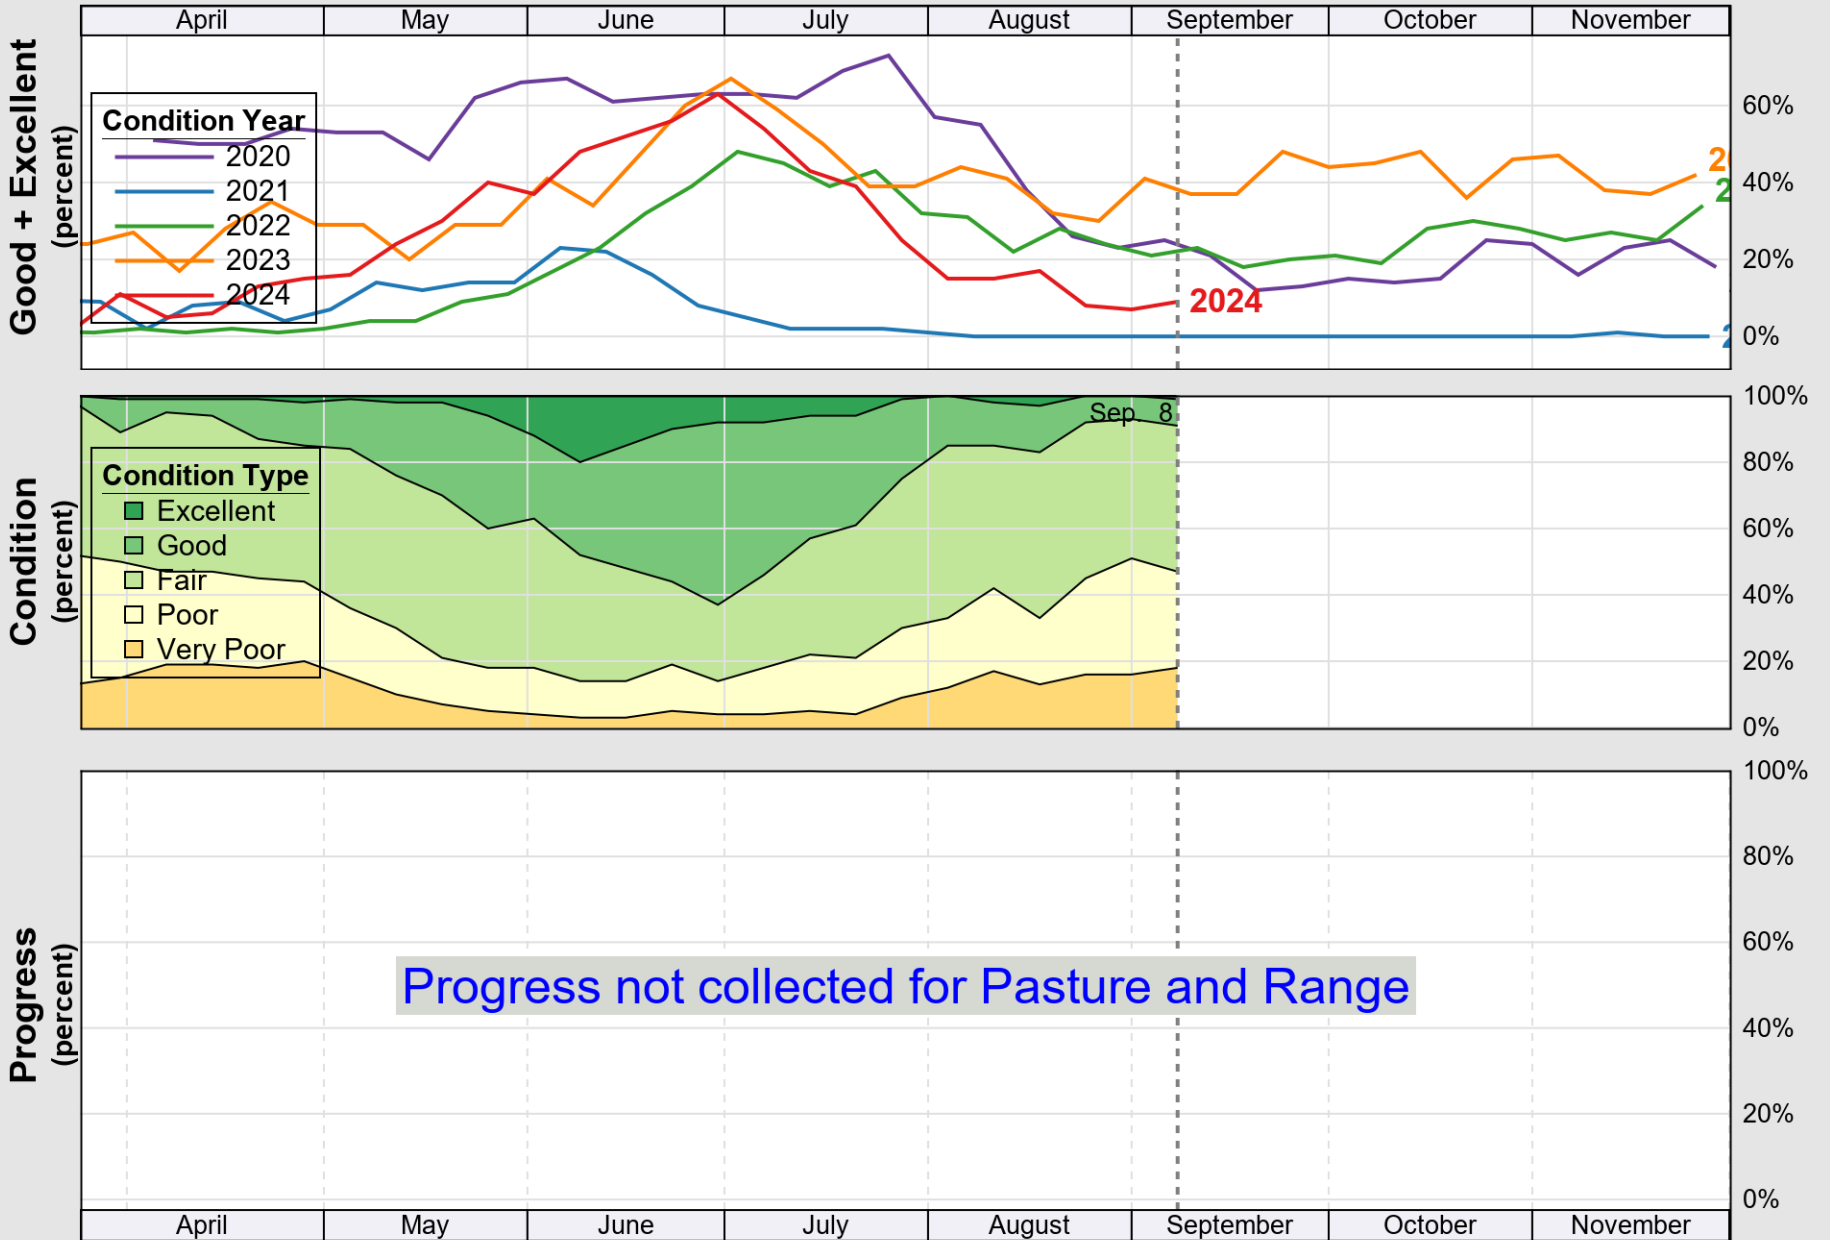

USDA

Crop Progress and Condition: Barley in Montana , 2024

NASS

Source: National Agricultural Statistics Service (NASS), Crop Progress Report

USDA

Crop Progress and Condition: Corn in Montana, 2024

NASS

Source: National Agricultural Statistics Service (NASS), Crop Progress Report

USDA

Crop Progress and Condition: Oats in Montana , 2024

NASS

Source: National Agricultural Statistics Service (NASS), Crop Progress Report

USDA

Crop Progress and Condition: Pasture and Range in Montana , 2024

NASS

Source: National Agricultural Statistics Service (NASS), Crop Progress Report

USDA

Crop Progress and Condition: Spring Wheat in Montana , 2024

NASS

Source: National Agricultural Statistics Service (NASS), Crop Progress Report

USDA

Crop Progress and Condition: Sugar Beets in Montana , 2024

NASS

Source: National Agricultural Statistics Service (NASS), Crop Progress Report

USDA

Crop Progress and Condition: Winter Wheat in Montana, 2024