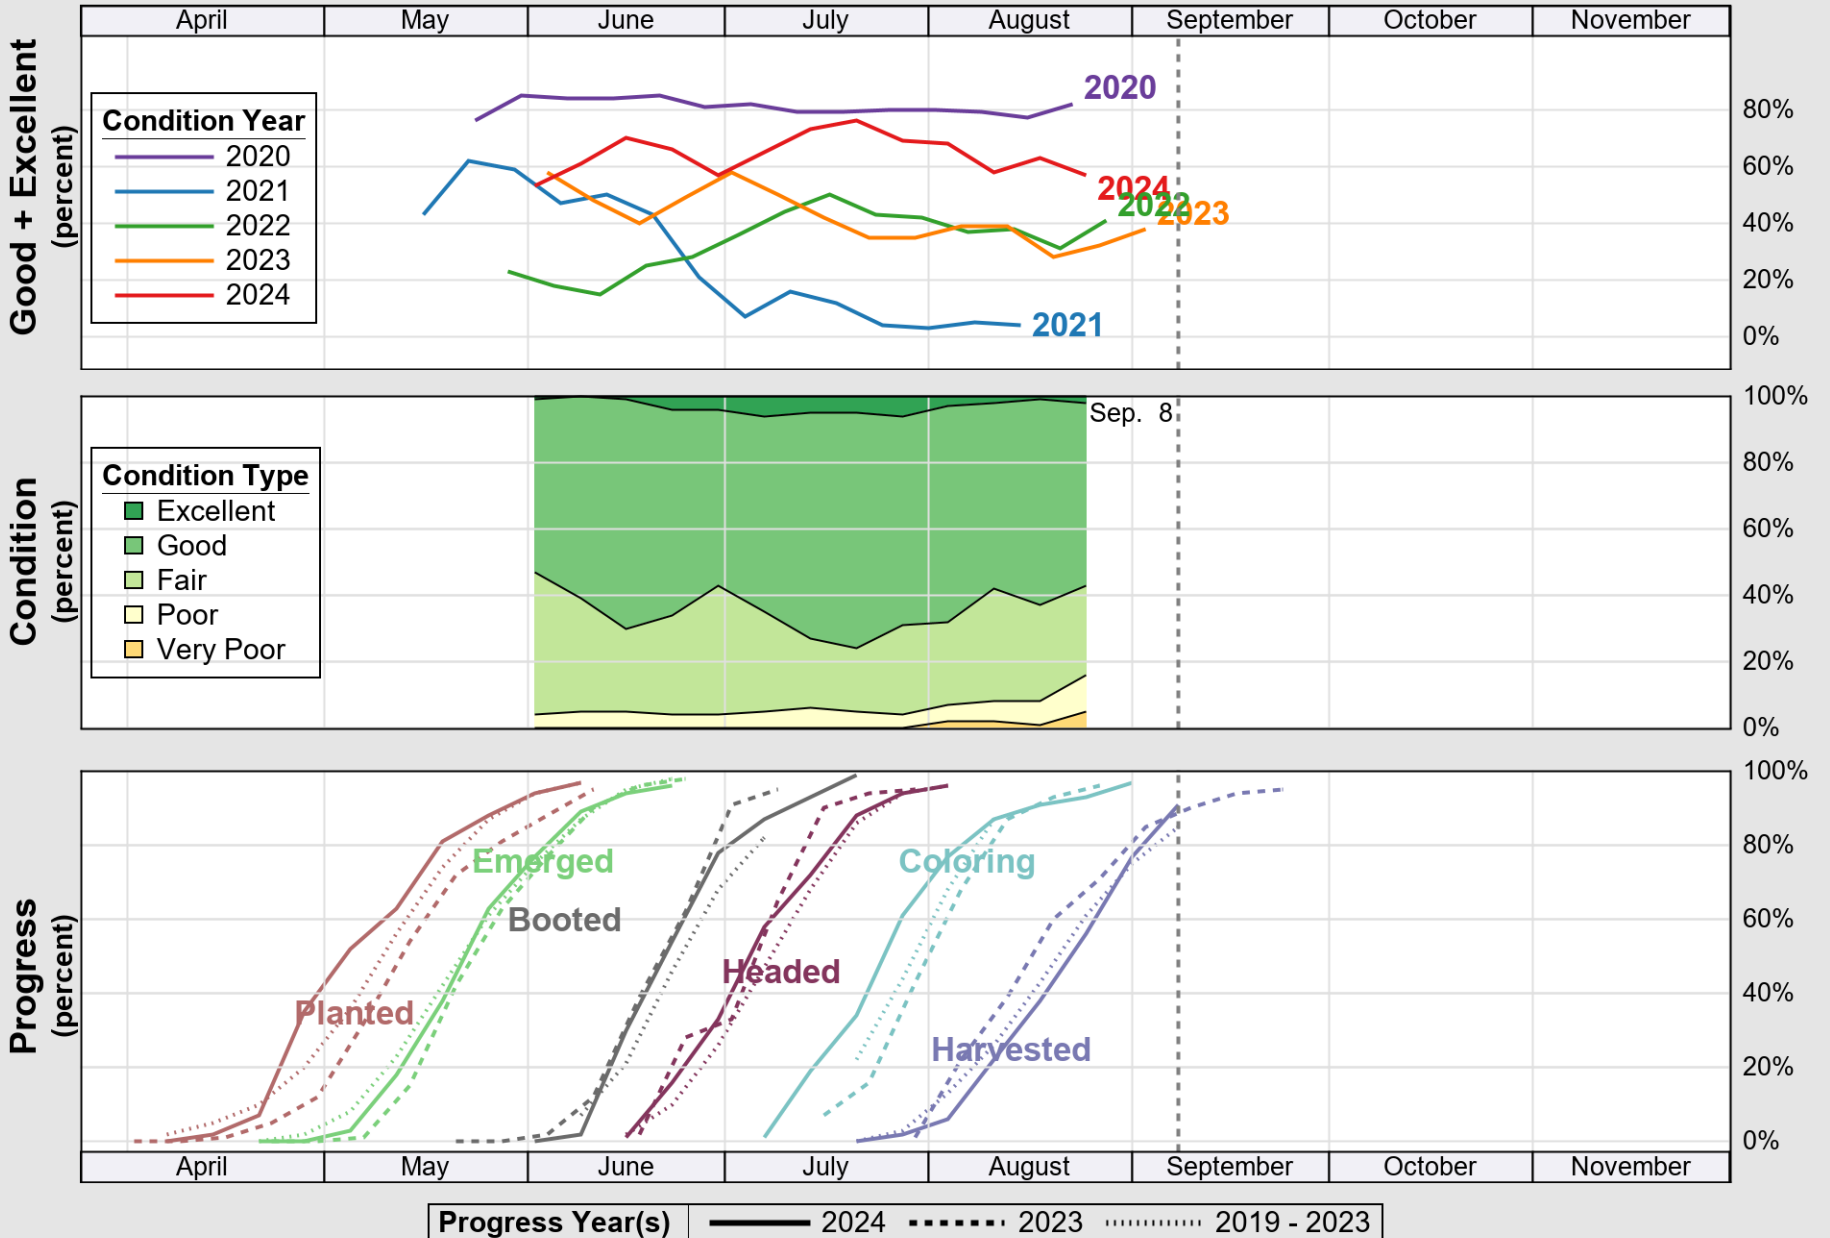

USDA

Crop Progress and Condition: Barley in Montana , 2024

NASS

Source: National Agricultural Statistics Service (NASS), Crop Progress Report

USDA

Crop Progress and Condition: Corn in Montana, 2024

NASS

Source: National Agricultural Statistics Service (NASS), Crop Progress Report

USDA

Crop Progress and Condition: Oats in Montana , 2024

NASS

Source: National Agricultural Statistics Service (NASS), Crop Progress Report

USDA

Crop Progress and Condition: Pasture and Range in Montana , 2024

NASS

Source: National Agricultural Statistics Service (NASS), Crop Progress Report

USDA

Crop Progress and Condition: Spring Wheat in Montana , 2024

NASS

Source: National Agricultural Statistics Service (NASS), Crop Progress Report

USDA

Crop Progress and Condition: Sugar Beets in Montana , 2024

NASS

Source: National Agricultural Statistics Service (NASS), Crop Progress Report

USDA

Crop Progress and Condition: Winter Wheat in Montana, 2024