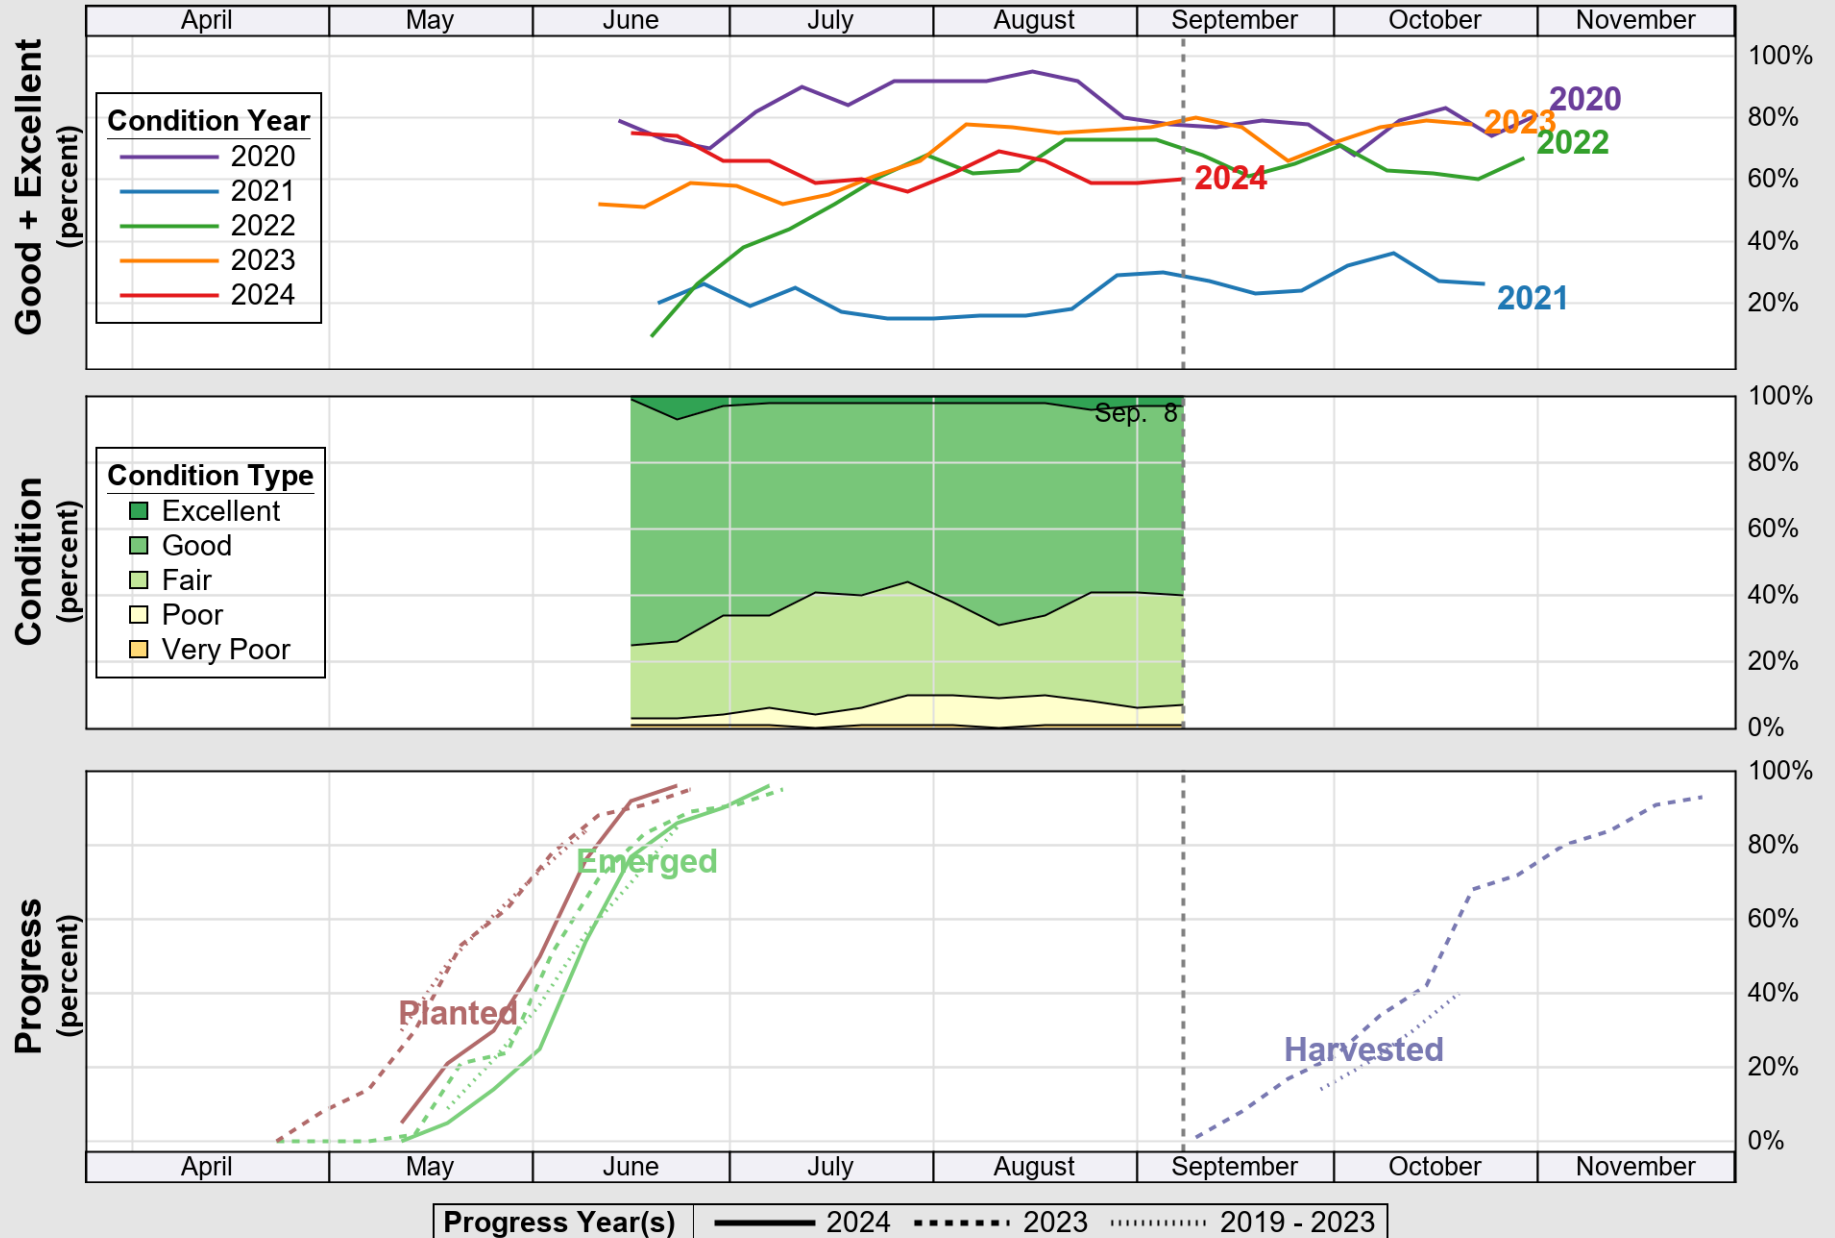

USDA

Crop Progress and Condition: Barley in Montana , 2024

NASS

Source: National Agricultural Statistics Service (NASS), Crop Progress Report

USDA

Crop Progress and Condition: Corn in Montana, 2024

NASS

Source: National Agricultural Statistics Service (NASS), Crop Progress Report

USDA

Crop Progress and Condition: Oats in Montana , 2024

NASS

Source: National Agricultural Statistics Service (NASS), Crop Progress Report

USDA

Crop Progress and Condition: Pasture and Range in Montana , 2024

NASS

Source: National Agricultural Statistics Service (NASS), Crop Progress Report

USDA

Crop Progress and Condition: Spring Wheat in Montana , 2024

NASS

Source: National Agricultural Statistics Service (NASS), Crop Progress Report

USDA

Crop Progress and Condition: Sugar Beets in Montana , 2024

NASS

Source: National Agricultural Statistics Service (NASS), Crop Progress Report

USDA

Crop Progress and Condition: Winter Wheat in Montana, 2024