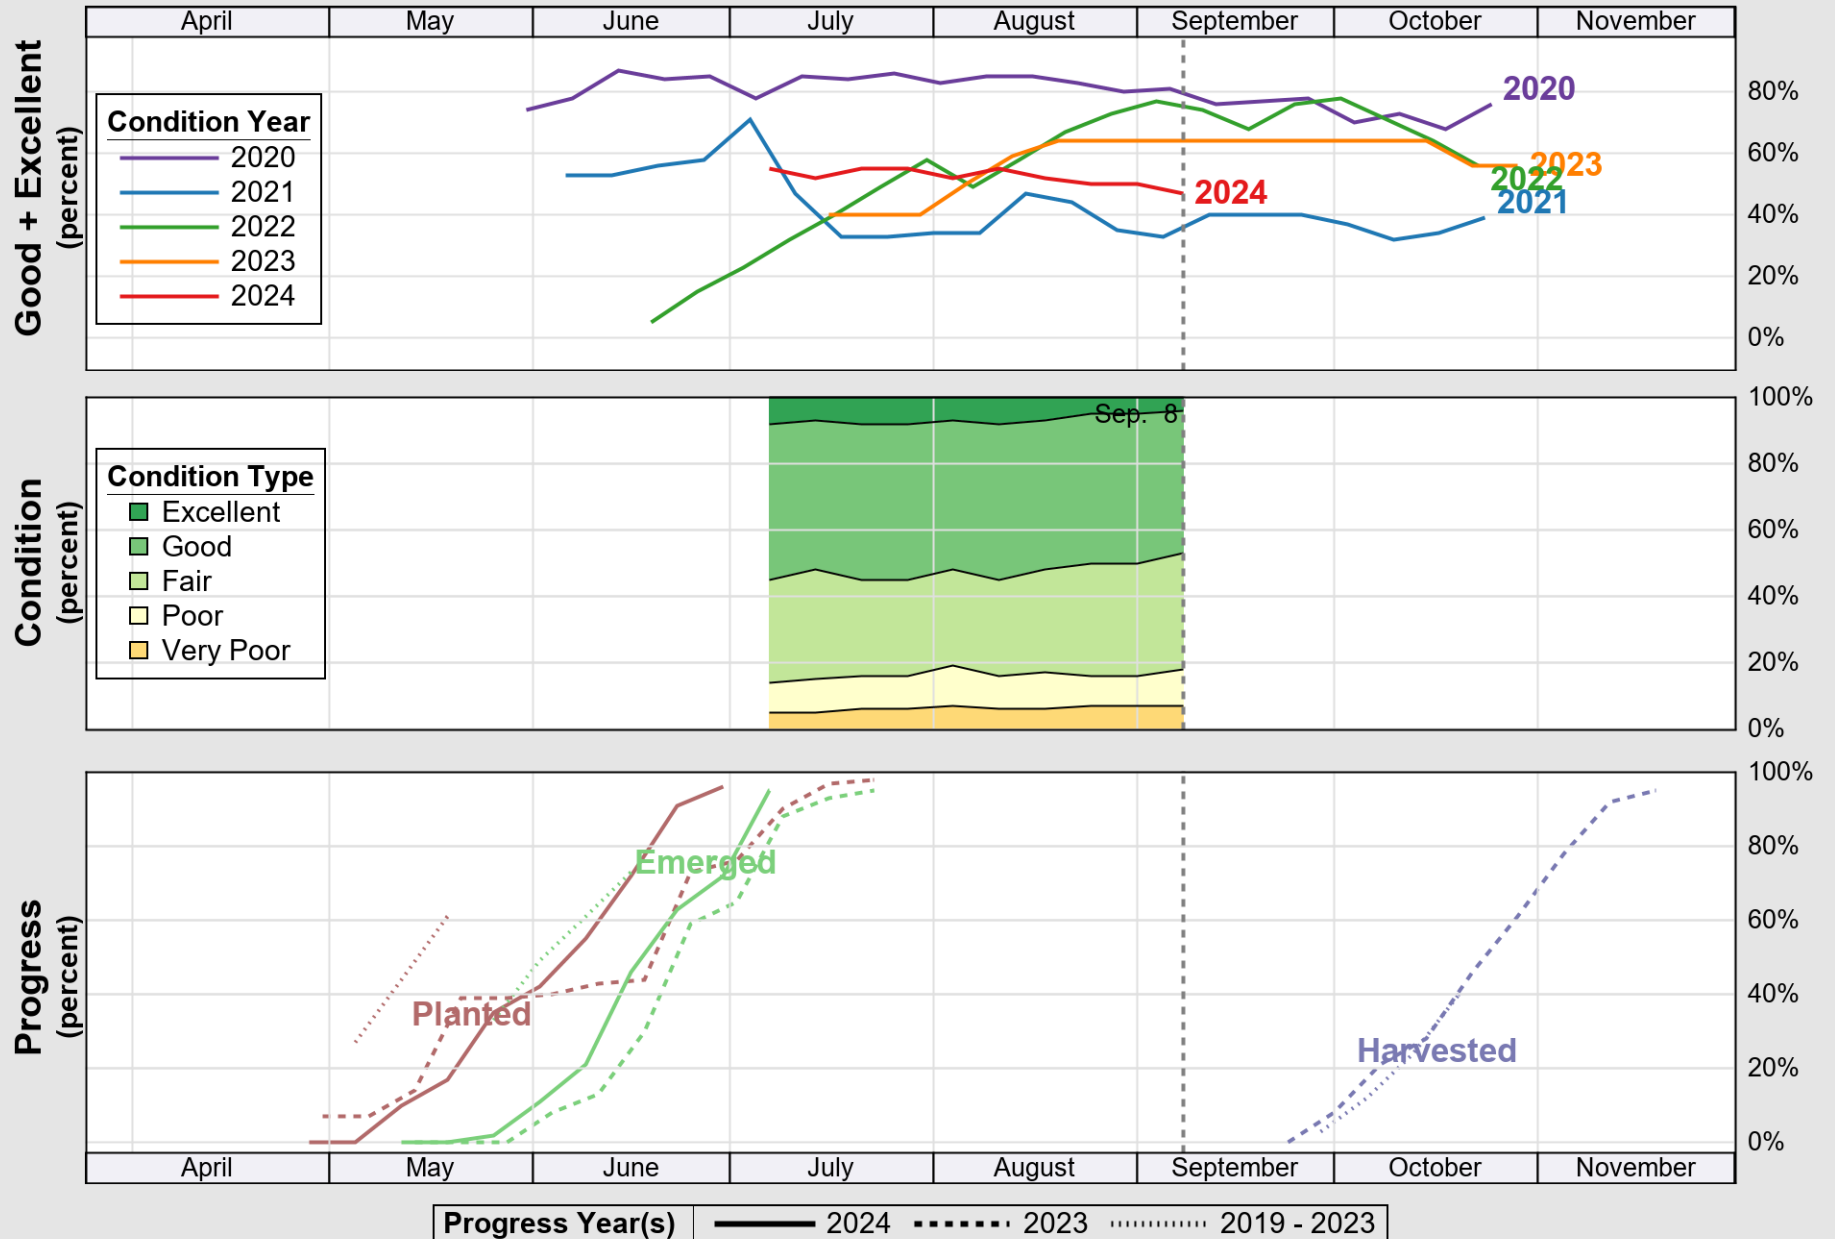

USDA

Crop Progress and Condition: Barley in Montana , 2024

NASS

Source: National Agricultural Statistics Service (NASS), Crop Progress Report

USDA

Crop Progress and Condition: Corn in Montana, 2024

NASS

Source: National Agricultural Statistics Service (NASS), Crop Progress Report

USDA

Crop Progress and Condition: Oats in Montana , 2024

NASS

Source: National Agricultural Statistics Service (NASS), Crop Progress Report

USDA

Crop Progress and Condition: Pasture and Range in Montana , 2024

NASS

Source: National Agricultural Statistics Service (NASS), Crop Progress Report

USDA

Crop Progress and Condition: Spring Wheat in Montana , 2024

NASS

Source: National Agricultural Statistics Service (NASS), Crop Progress Report

USDA

Crop Progress and Condition: Sugar Beets in Montana , 2024

NASS

Source: National Agricultural Statistics Service (NASS), Crop Progress Report

USDA

Crop Progress and Condition: Winter Wheat in Montana, 2024