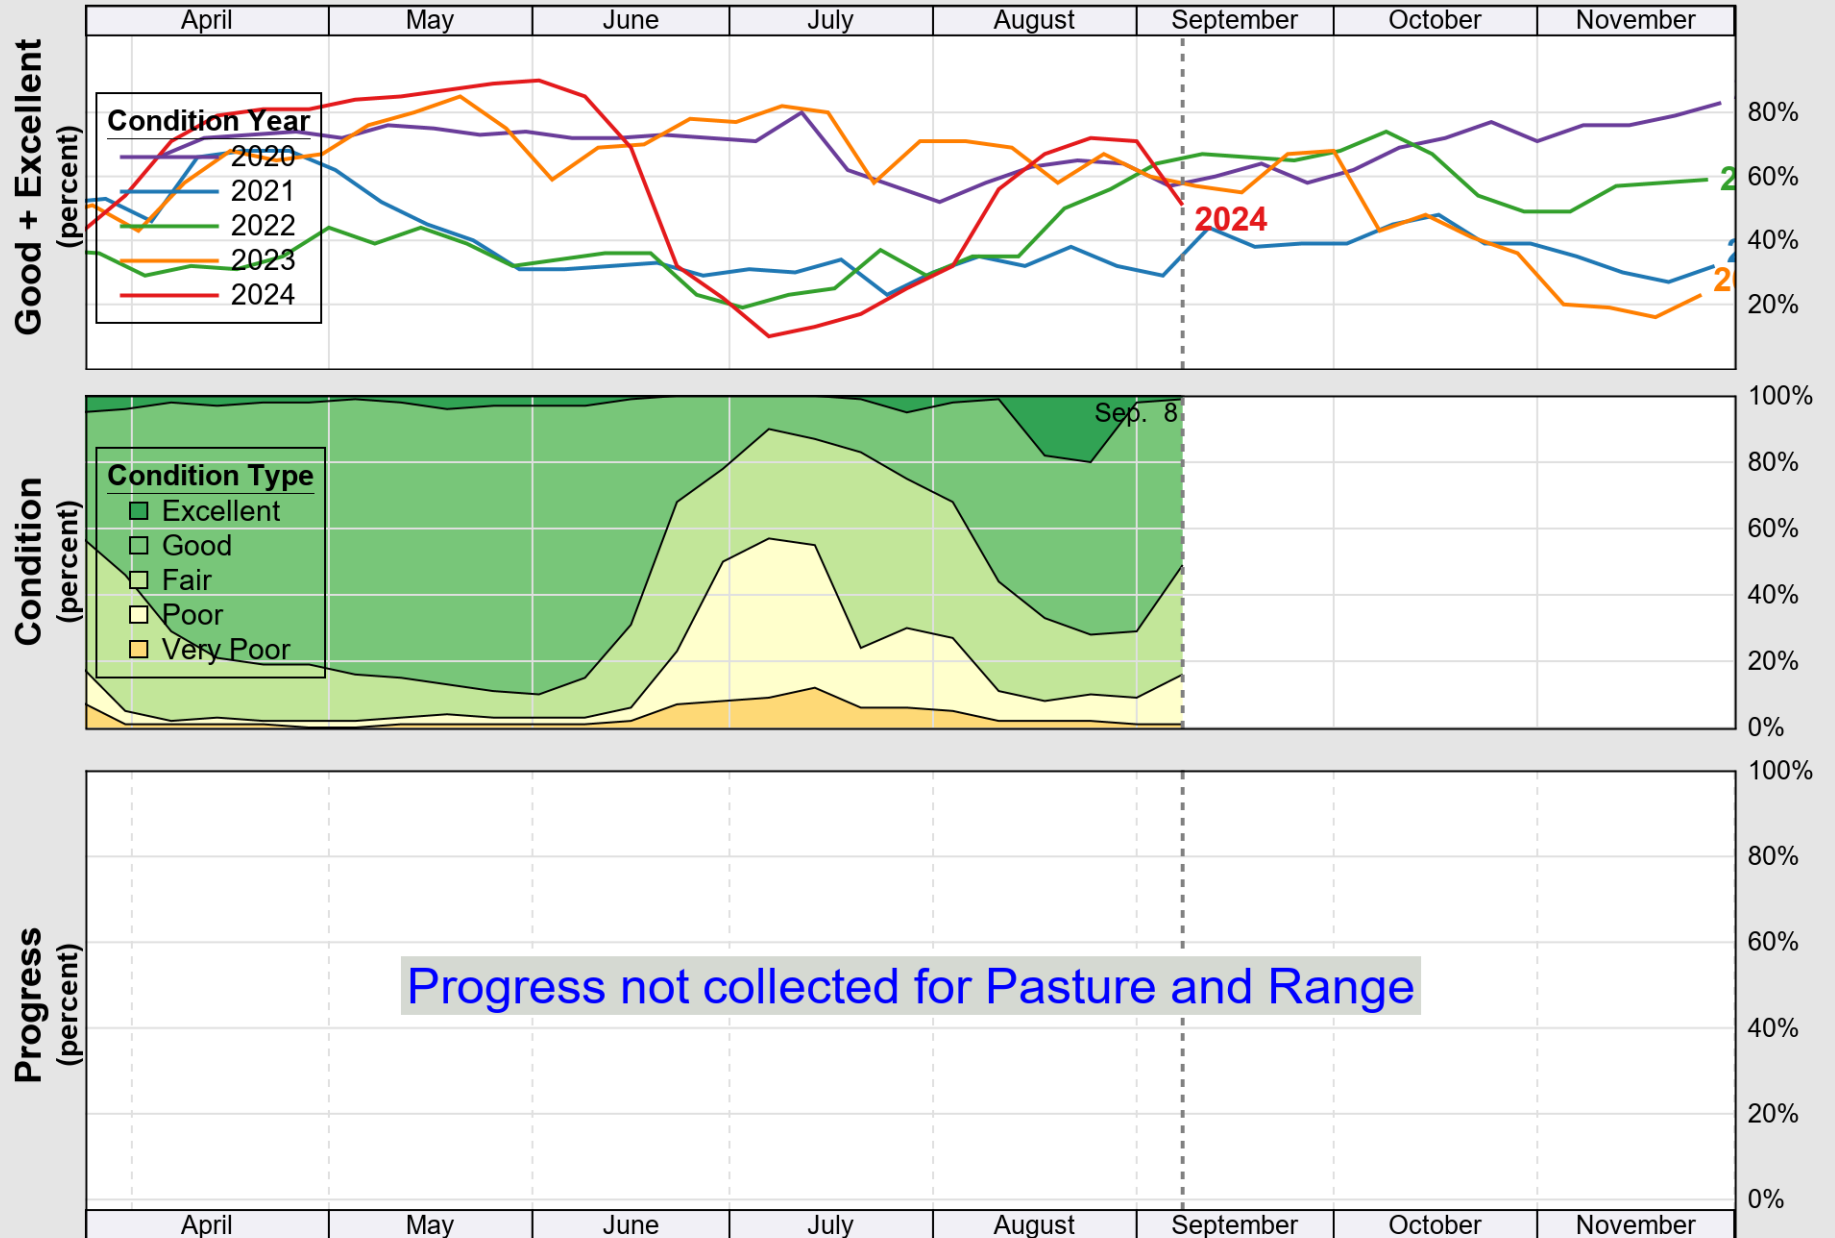

USDA

Crop Progress and Condition: Corn in North Carolina , 2024

NASS

Source: National Agricultural Statistics Service (NASS), Crop Progress Report

USDA

Crop Progress and Condition: Cotton in North Carolina , 2024

NASS

Source: National Agricultural Statistics Service (NASS), Crop Progress Report

USDA Crop Progress and Condition: Pasture and Range in North Carolina , 2024 **NASS**

Source: National Agricultural Statistics Service (NASS), Crop Progress Report

USDA

Crop Progress and Condition: Peanuts in North Carolina , 2024

NASS

Source: National Agricultural Statistics Service (NASS), Crop Progress Report

USDA

Crop Progress and Condition: Sorghum in North Carolina , 2024