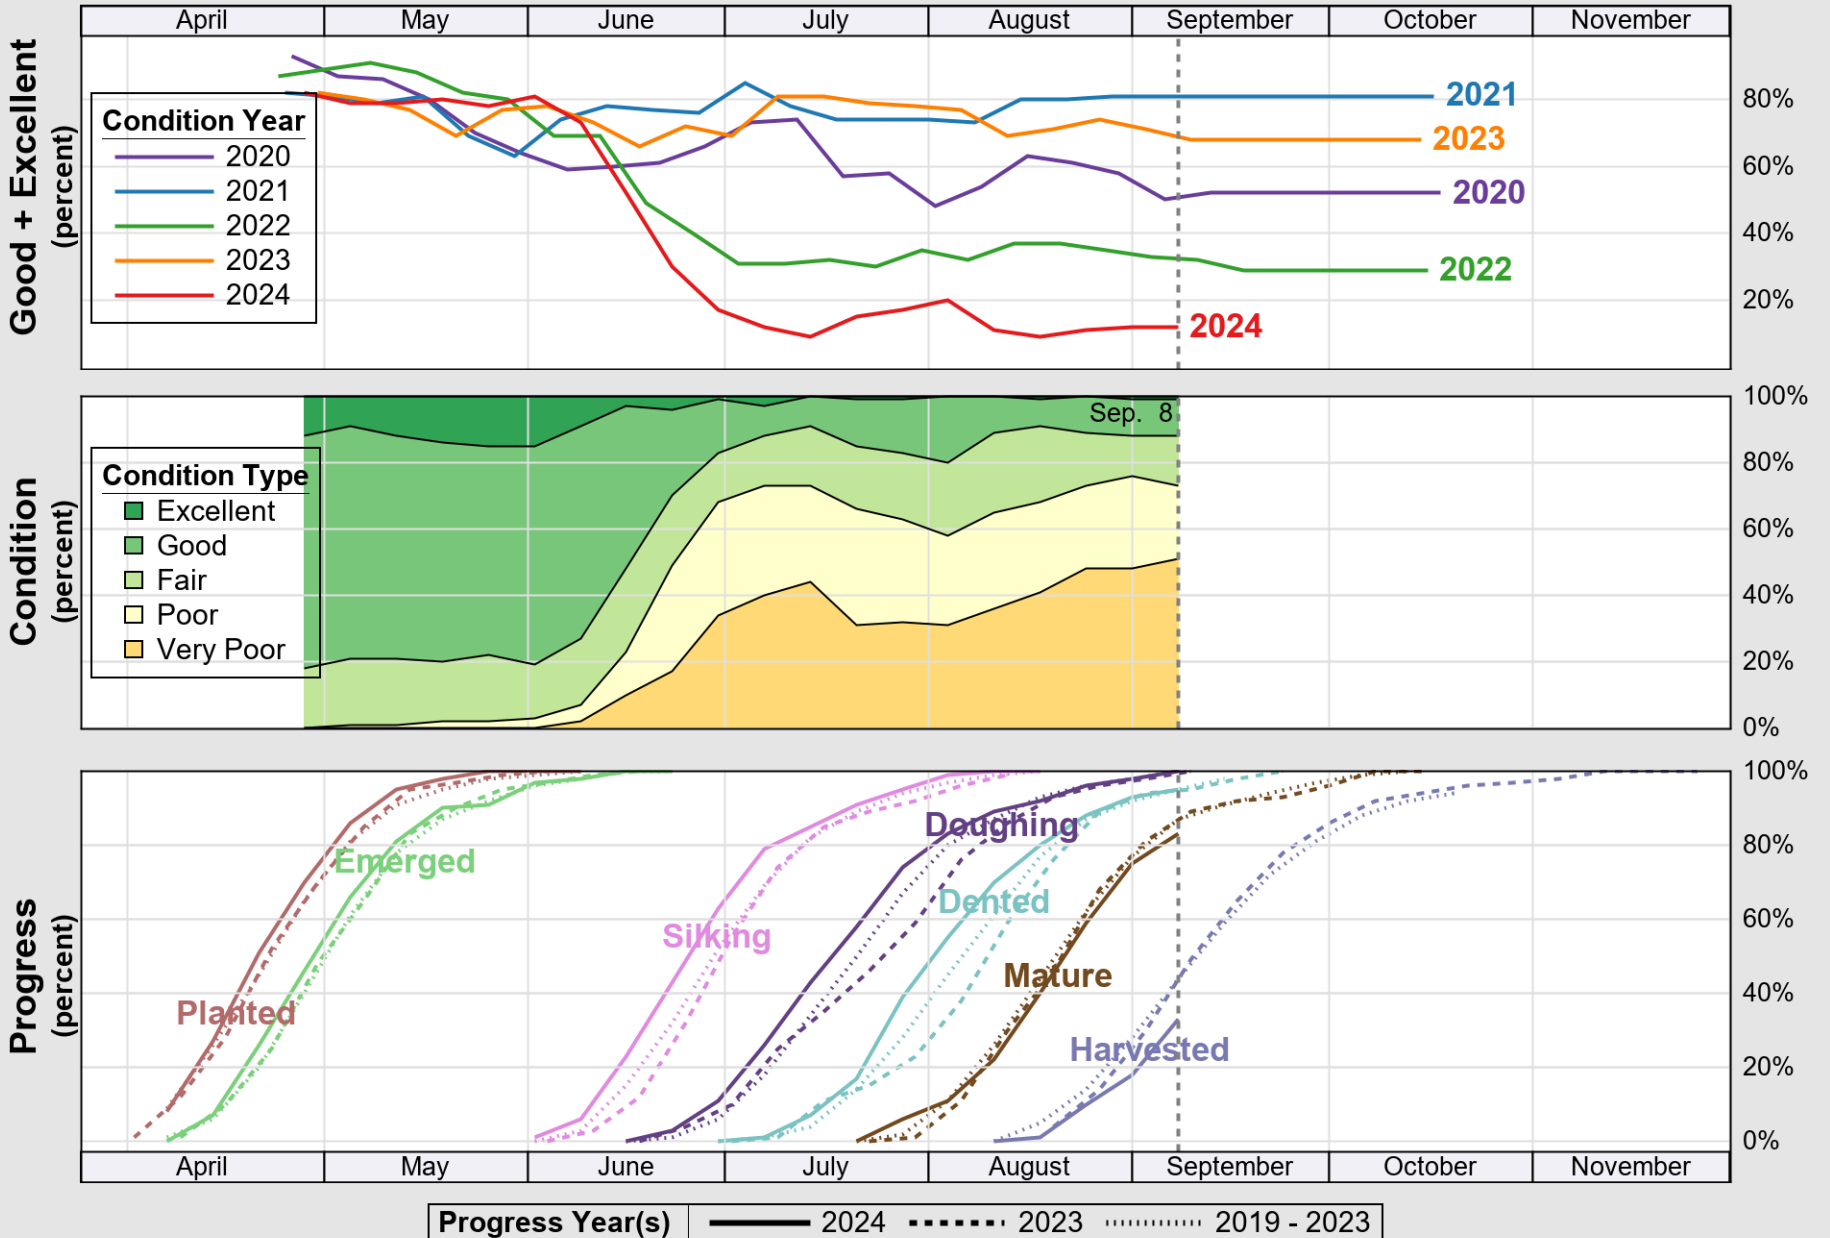

USDA

Crop Progress and Condition: Corn in North Carolina , 2024

NASS

Source: National Agricultural Statistics Service (NASS), Crop Progress Report

USDA

Crop Progress and Condition: Cotton in North Carolina , 2024

NASS

Source: National Agricultural Statistics Service (NASS), Crop Progress Report

USDA Crop Progress and Condition: Pasture and Range in North Carolina , 2024 **NASS**

Source: National Agricultural Statistics Service (NASS), Crop Progress Report

USDA

Crop Progress and Condition: Peanuts in North Carolina , 2024

NASS

Source: National Agricultural Statistics Service (NASS), Crop Progress Report

USDA

Crop Progress and Condition: Sorghum in North Carolina , 2024

NASS

Source: National Agricultural Statistics Service (NASS), Crop Progress Report

USDA

Crop Progress and Condition: Soybeans in North Carolina , 2024

NASS

Source: National Agricultural Statistics Service (NASS), Crop Progress Report