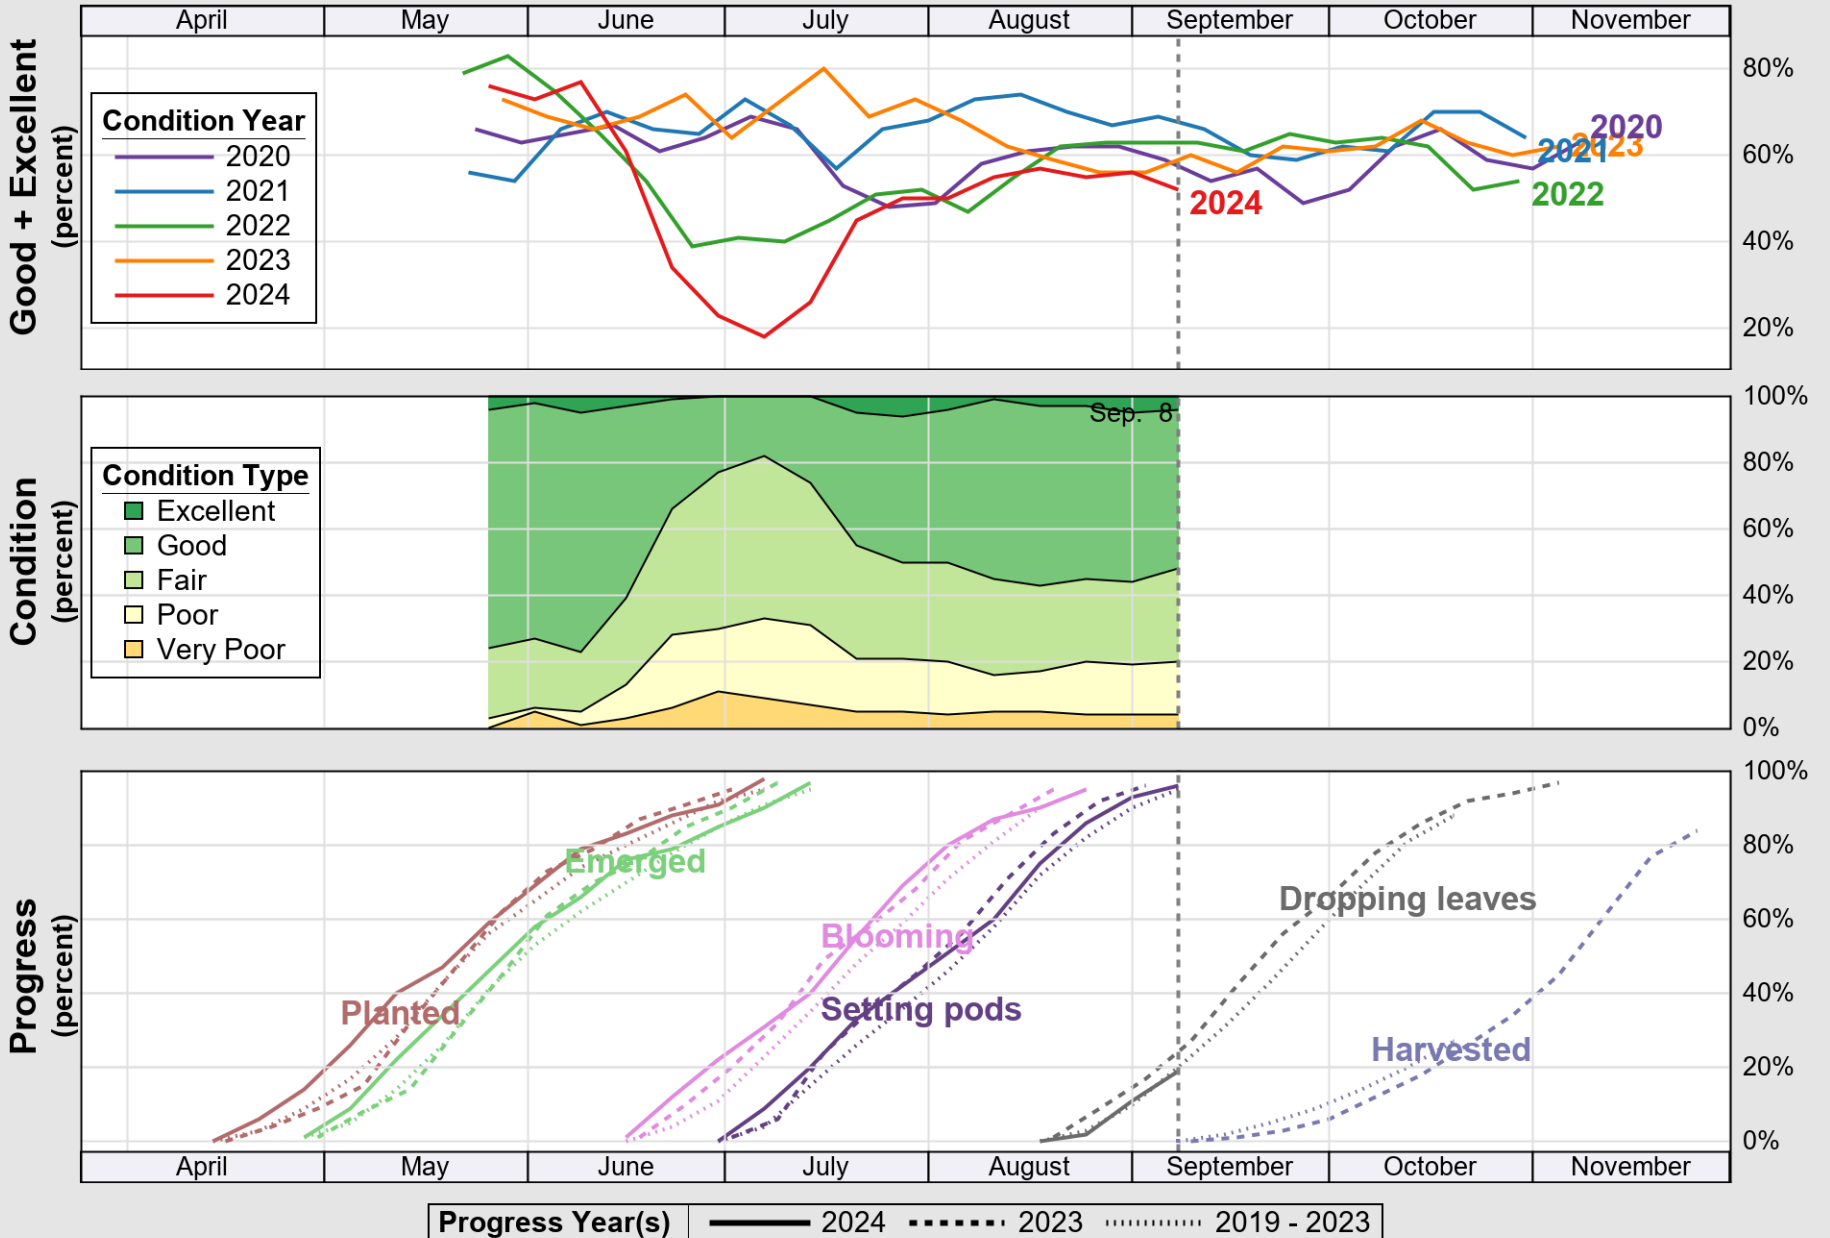

USDA

Crop Progress and Condition: Peanuts in North Carolina , 2024

NASS

Source: National Agricultural Statistics Service (NASS), Crop Progress Report

USDA

Crop Progress and Condition: Sorghum in North Carolina , 2024

NASS

Source: National Agricultural Statistics Service (NASS), Crop Progress Report

USDA

Crop Progress and Condition: Soybeans in North Carolina , 2024

NASS

Source: National Agricultural Statistics Service (NASS), Crop Progress Report

USDA

Crop Progress and Condition: Winter Wheat in North Carolina , 2024

NASS

Source: National Agricultural Statistics Service (NASS), Crop Progress Report