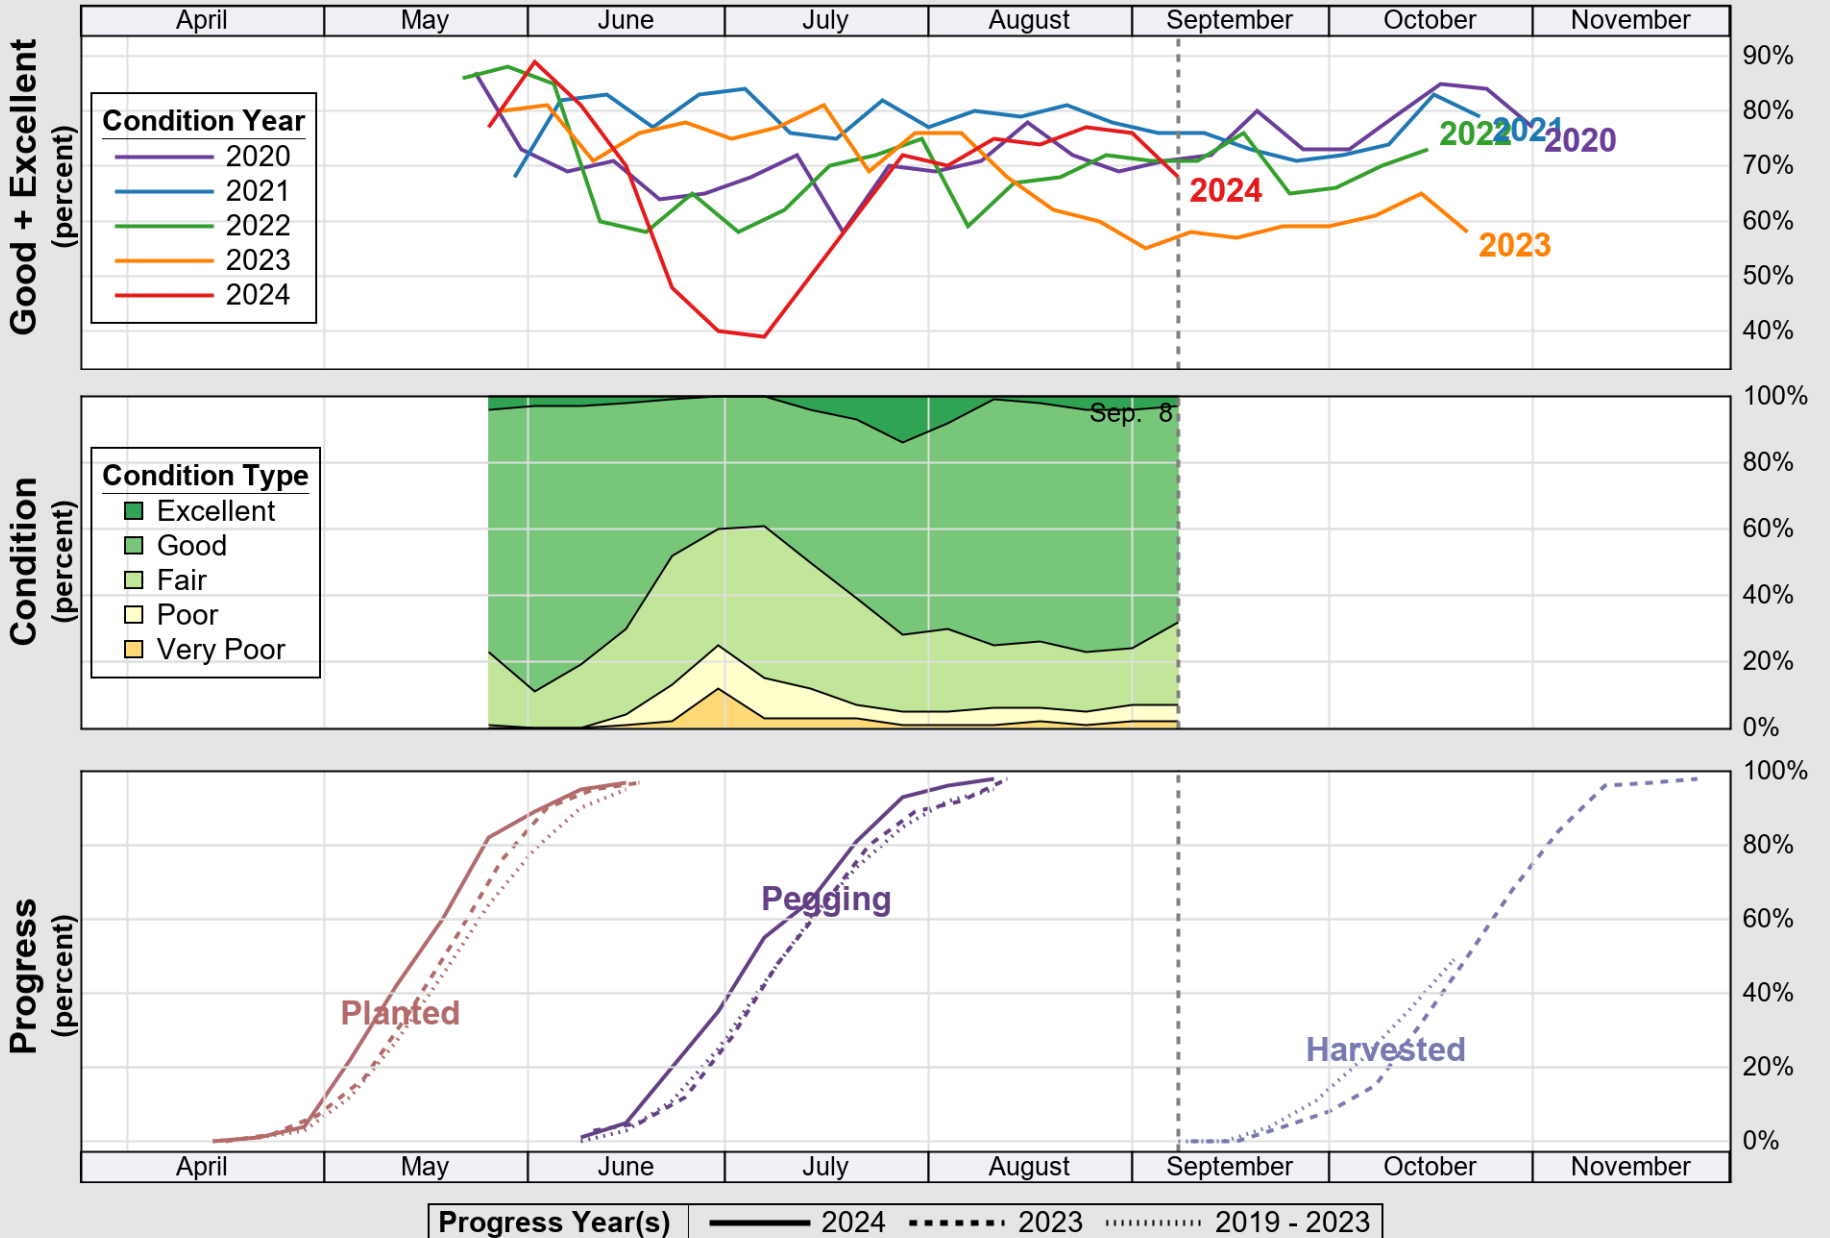

USDA

Crop Progress and Condition: Corn in North Carolina , 2024

NASS

Source: National Agricultural Statistics Service (NASS), Crop Progress Report

USDA

Crop Progress and Condition: Cotton in North Carolina , 2024

NASS

Source: National Agricultural Statistics Service (NASS), Crop Progress Report

USDA Crop Progress and Condition: Pasture and Range in North Carolina , 2024 **NASS**

Source: National Agricultural Statistics Service (NASS), Crop Progress Report

USDA

Crop Progress and Condition: Peanuts in North Carolina , 2024

NASS

Source: National Agricultural Statistics Service (NASS), Crop Progress Report

USDA

Crop Progress and Condition: Sorghum in North Carolina , 2024

NASS

Source: National Agricultural Statistics Service (NASS), Crop Progress Report

USDA

Crop Progress and Condition: Soybeans in North Carolina , 2024

NASS

Source: National Agricultural Statistics Service (NASS), Crop Progress Report