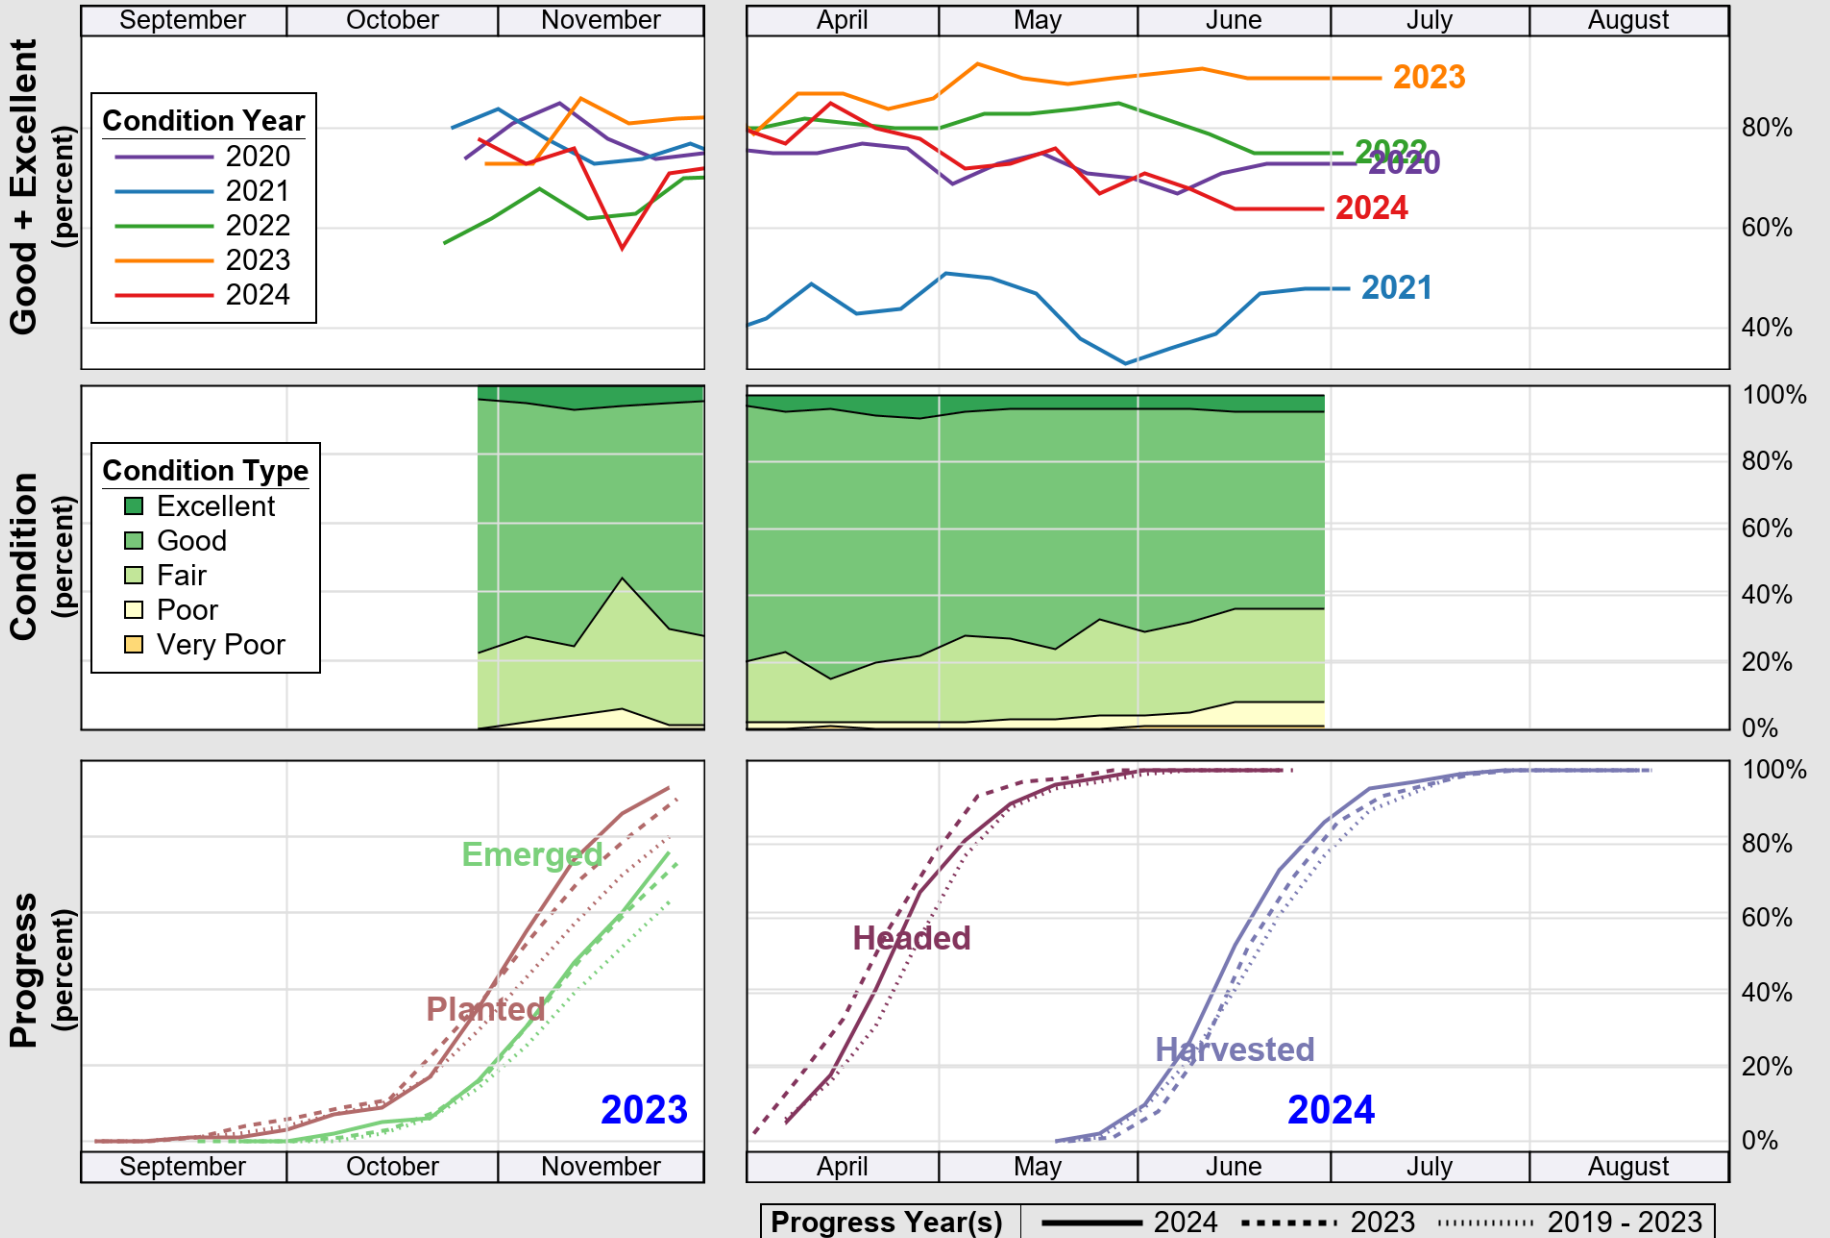

USDA

Crop Progress and Condition: Corn in North Carolina , 2024

NASS

Source: National Agricultural Statistics Service (NASS), Crop Progress Report

USDA

Crop Progress and Condition: Cotton in North Carolina , 2024

USDA

Crop Progress and Condition: Peanuts in North Carolina , 2024

NASS

Source: National Agricultural Statistics Service (NASS), Crop Progress Report

USDA

Crop Progress and Condition: Sorghum in North Carolina , 2024

NASS

Source: National Agricultural Statistics Service (NASS), Crop Progress Report

USDA

Crop Progress and Condition: Soybeans in North Carolina , 2024

NASS

Source: National Agricultural Statistics Service (NASS), Crop Progress Report

USDA

Crop Progress and Condition: Winter Wheat in North Carolina , 2024

NASS

Source: National Agricultural Statistics Service (NASS), Crop Progress Report