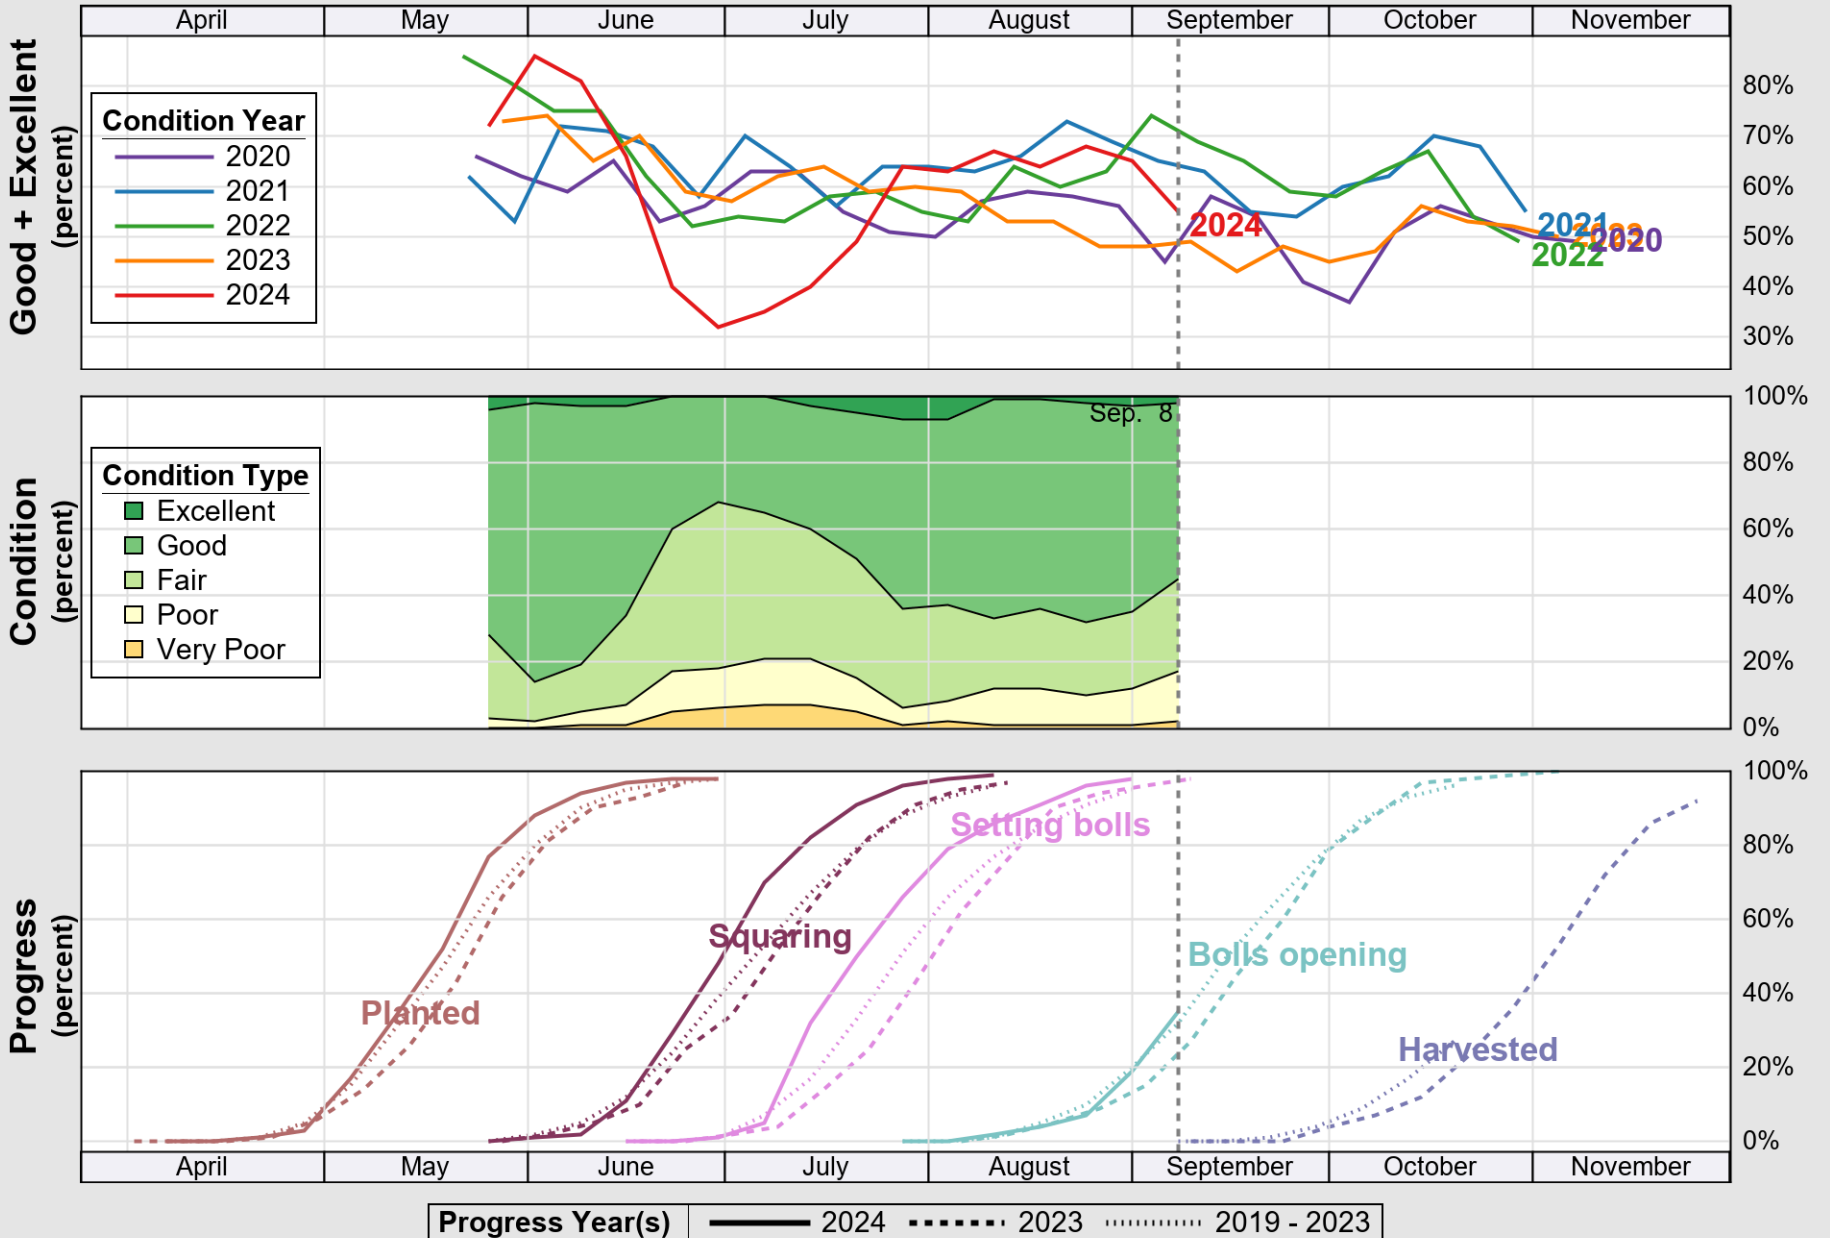

USDA

Crop Progress and Condition: Corn in North Carolina , 2024

NASS

Source: National Agricultural Statistics Service (NASS), Crop Progress Report

USDA

Crop Progress and Condition: Cotton in North Carolina , 2024

NASS

Source: National Agricultural Statistics Service (NASS), Crop Progress Report

USDA Crop Progress and Condition: Pasture and Range in North Carolina , 2024 **NASS**

Source: National Agricultural Statistics Service (NASS), Crop Progress Report

USDA

Crop Progress and Condition: Peanuts in North Carolina , 2024

NASS

Source: National Agricultural Statistics Service (NASS), Crop Progress Report

USDA

Crop Progress and Condition: Sorghum in North Carolina , 2024

USDA

Crop Progress and Condition: Winter Wheat in North Carolina , 2024

NASS

Source: National Agricultural Statistics Service (NASS), Crop Progress Report