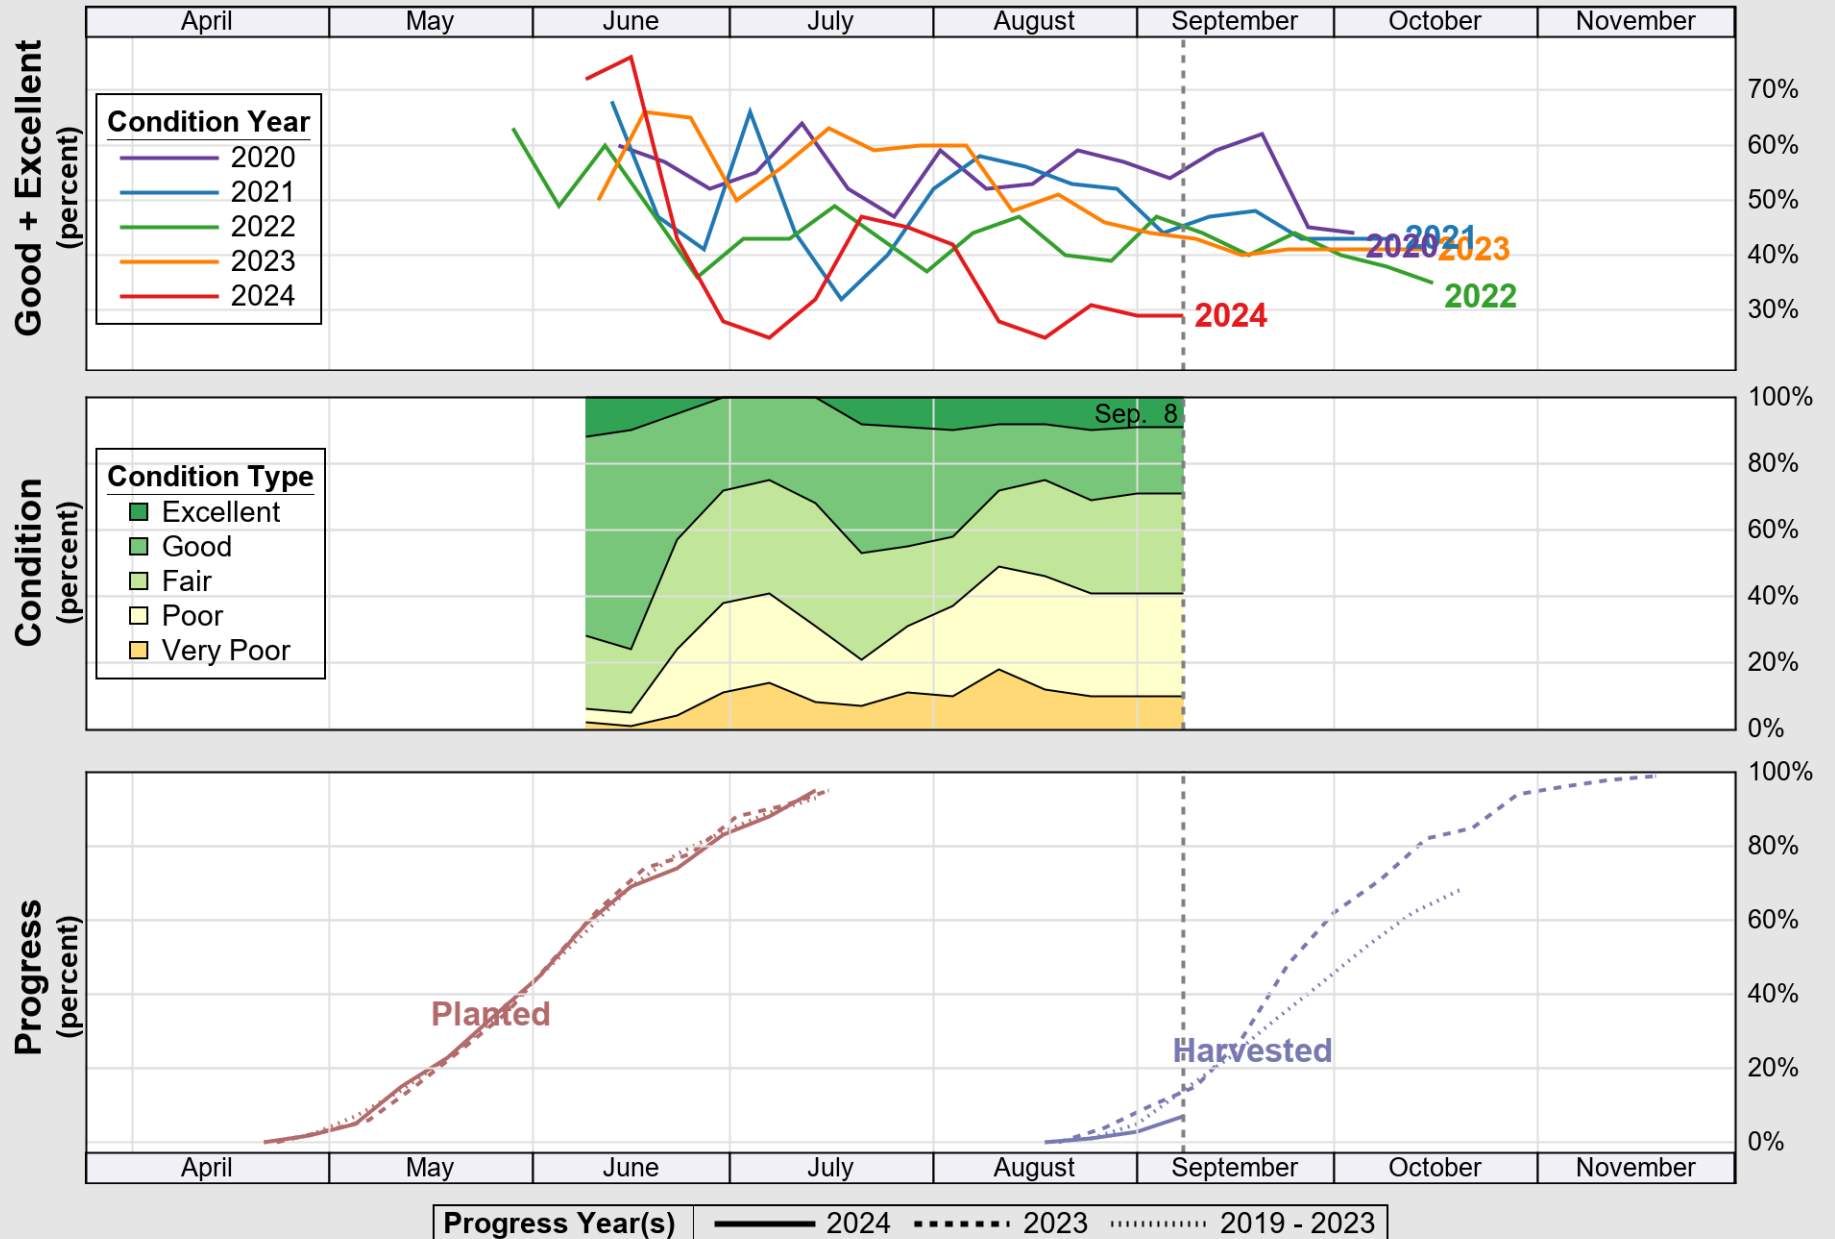

USDA

Crop Progress and Condition: Corn in North Carolina , 2024

NASS

Source: National Agricultural Statistics Service (NASS), Crop Progress Report

USDA

Crop Progress and Condition: Cotton in North Carolina , 2024

NASS

Source: National Agricultural Statistics Service (NASS), Crop Progress Report

USDA Crop Progress and Condition: Pasture and Range in North Carolina , 2024 **NASS**

Source: National Agricultural Statistics Service (NASS), Crop Progress Report

USDA

Crop Progress and Condition: Peanuts in North Carolina , 2024

NASS

Source: National Agricultural Statistics Service (NASS), Crop Progress Report

USDA

Crop Progress and Condition: Sorghum in North Carolina , 2024

NASS

Source: National Agricultural Statistics Service (NASS), Crop Progress Report

USDA

Crop Progress and Condition: Soybeans in North Carolina , 2024

NASS

Source: National Agricultural Statistics Service (NASS), Crop Progress Report