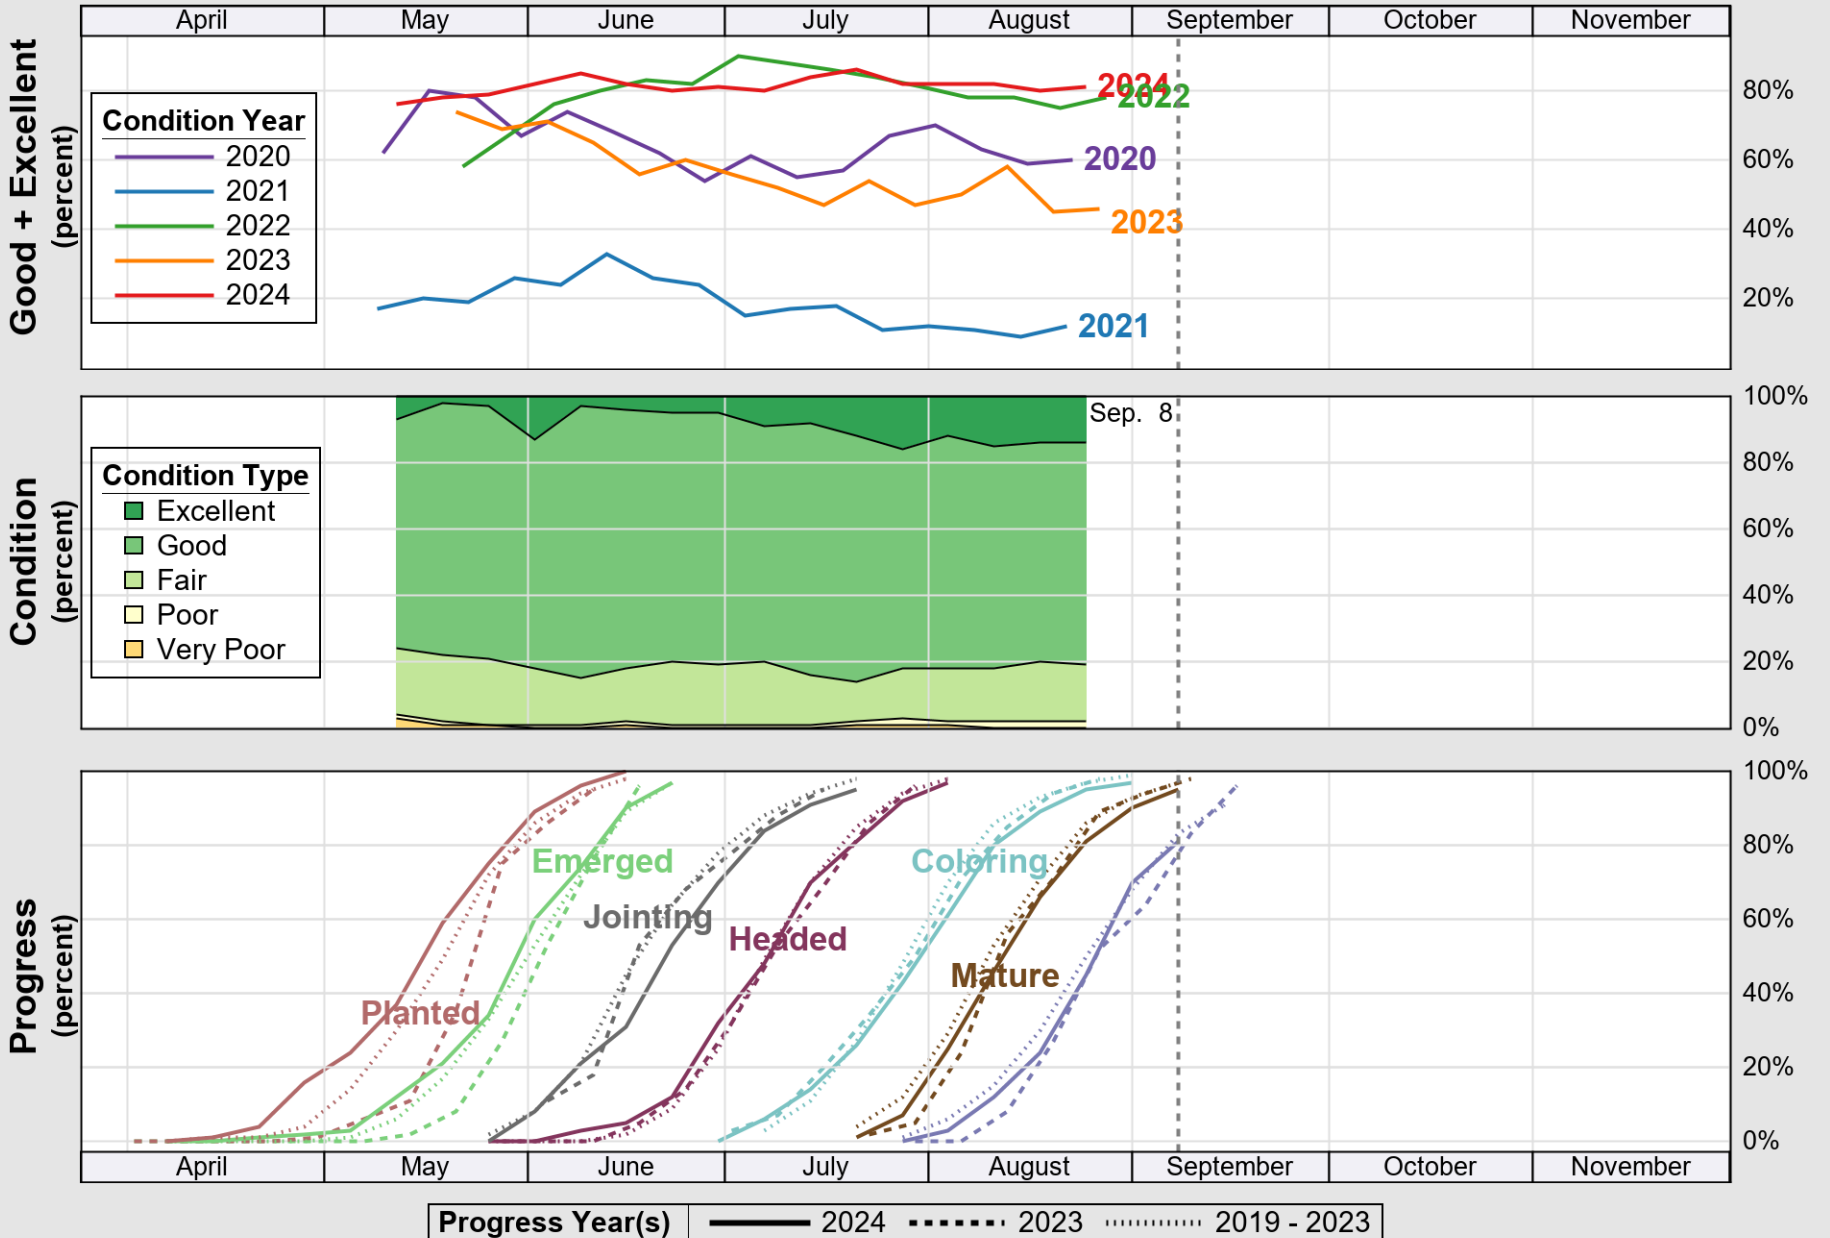

USDA

Crop Progress and Condition: Barley in North Dakota , 2024

NASS

Source: National Agricultural Statistics Service (NASS), Crop Progress Report

USDA

Crop Progress and Condition: Corn in North Dakota , 2024

NASS

Source: National Agricultural Statistics Service (NASS), Crop Progress Report

USDA

Crop Progress and Condition: Oats in North Dakota , 2024

NASS

Source: National Agricultural Statistics Service (NASS), Crop Progress Report

USDA Crop Progress and Condition: Pasture and Range in North Dakota , 2024 **NASS**

Source: National Agricultural Statistics Service (NASS), Crop Progress Report

USDA

Crop Progress and Condition: Soybeans in North Dakota , 2024

NASS

Source: National Agricultural Statistics Service (NASS), Crop Progress Report

USDA

Crop Progress and Condition: Spring Wheat in North Dakota , 2024

NASS

Source: National Agricultural Statistics Service (NASS), Crop Progress Report