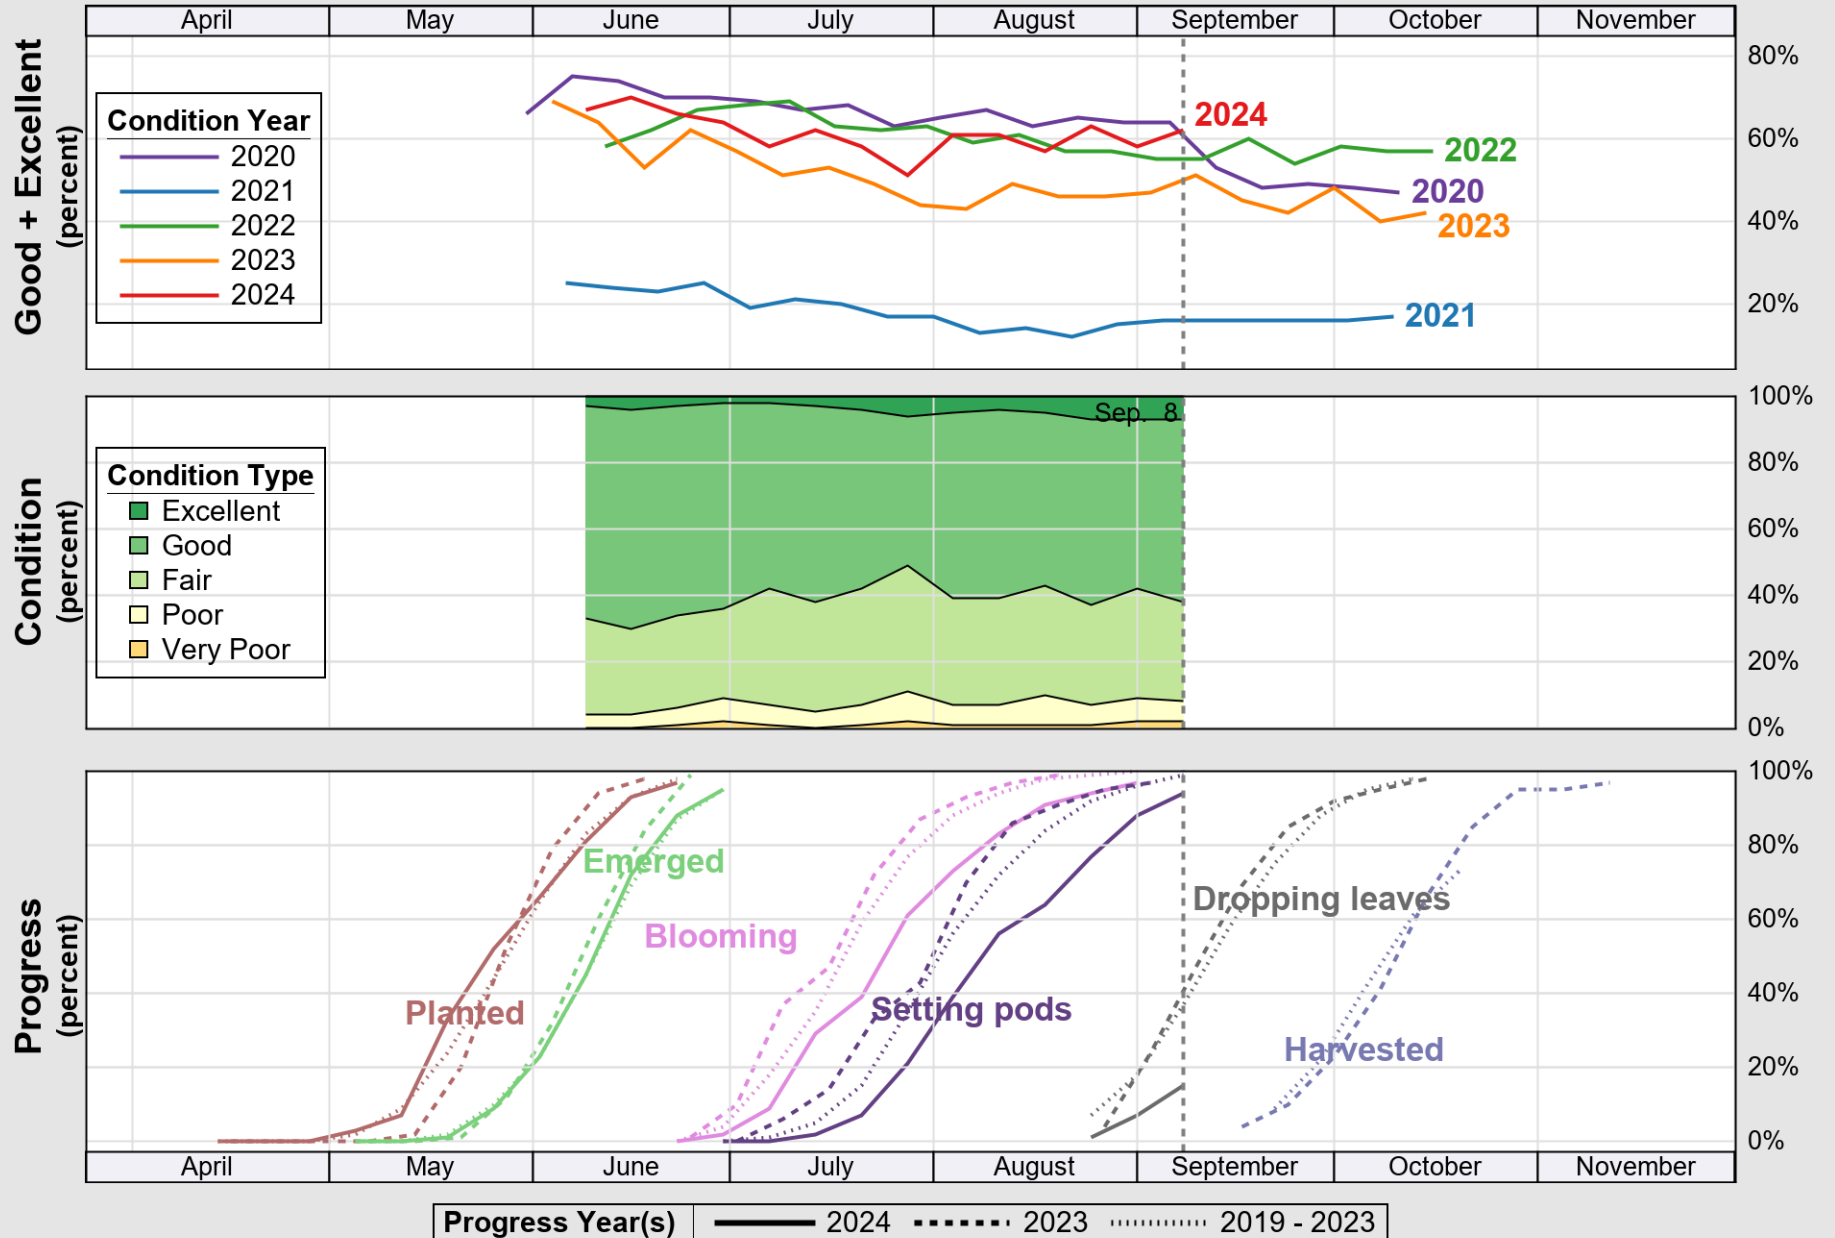

NASS

Source: National Agricultural Statistics Service (NASS), Crop Progress Report

USDA

Crop Progress and Condition: Oats in North Dakota , 2024

NASS

Source: National Agricultural Statistics Service (NASS), Crop Progress Report

USDA Crop Progress and Condition: Pasture and Range in North Dakota , 2024 **NASS**

Source: National Agricultural Statistics Service (NASS), Crop Progress Report

USDA

Crop Progress and Condition: Soybeans in North Dakota , 2024

NASS

Source: National Agricultural Statistics Service (NASS), Crop Progress Report

USDA

Crop Progress and Condition: Spring Wheat in North Dakota , 2024

NASS

Source: National Agricultural Statistics Service (NASS), Crop Progress Report

USDA

Crop Progress and Condition: Sugar Beets in North Dakota , 2024

NASS

Progress Year(s) ——— 2024 ······ 2023 ········· 2019 - 2023

Source: National Agricultural Statistics Service (NASS), Crop Progress Report