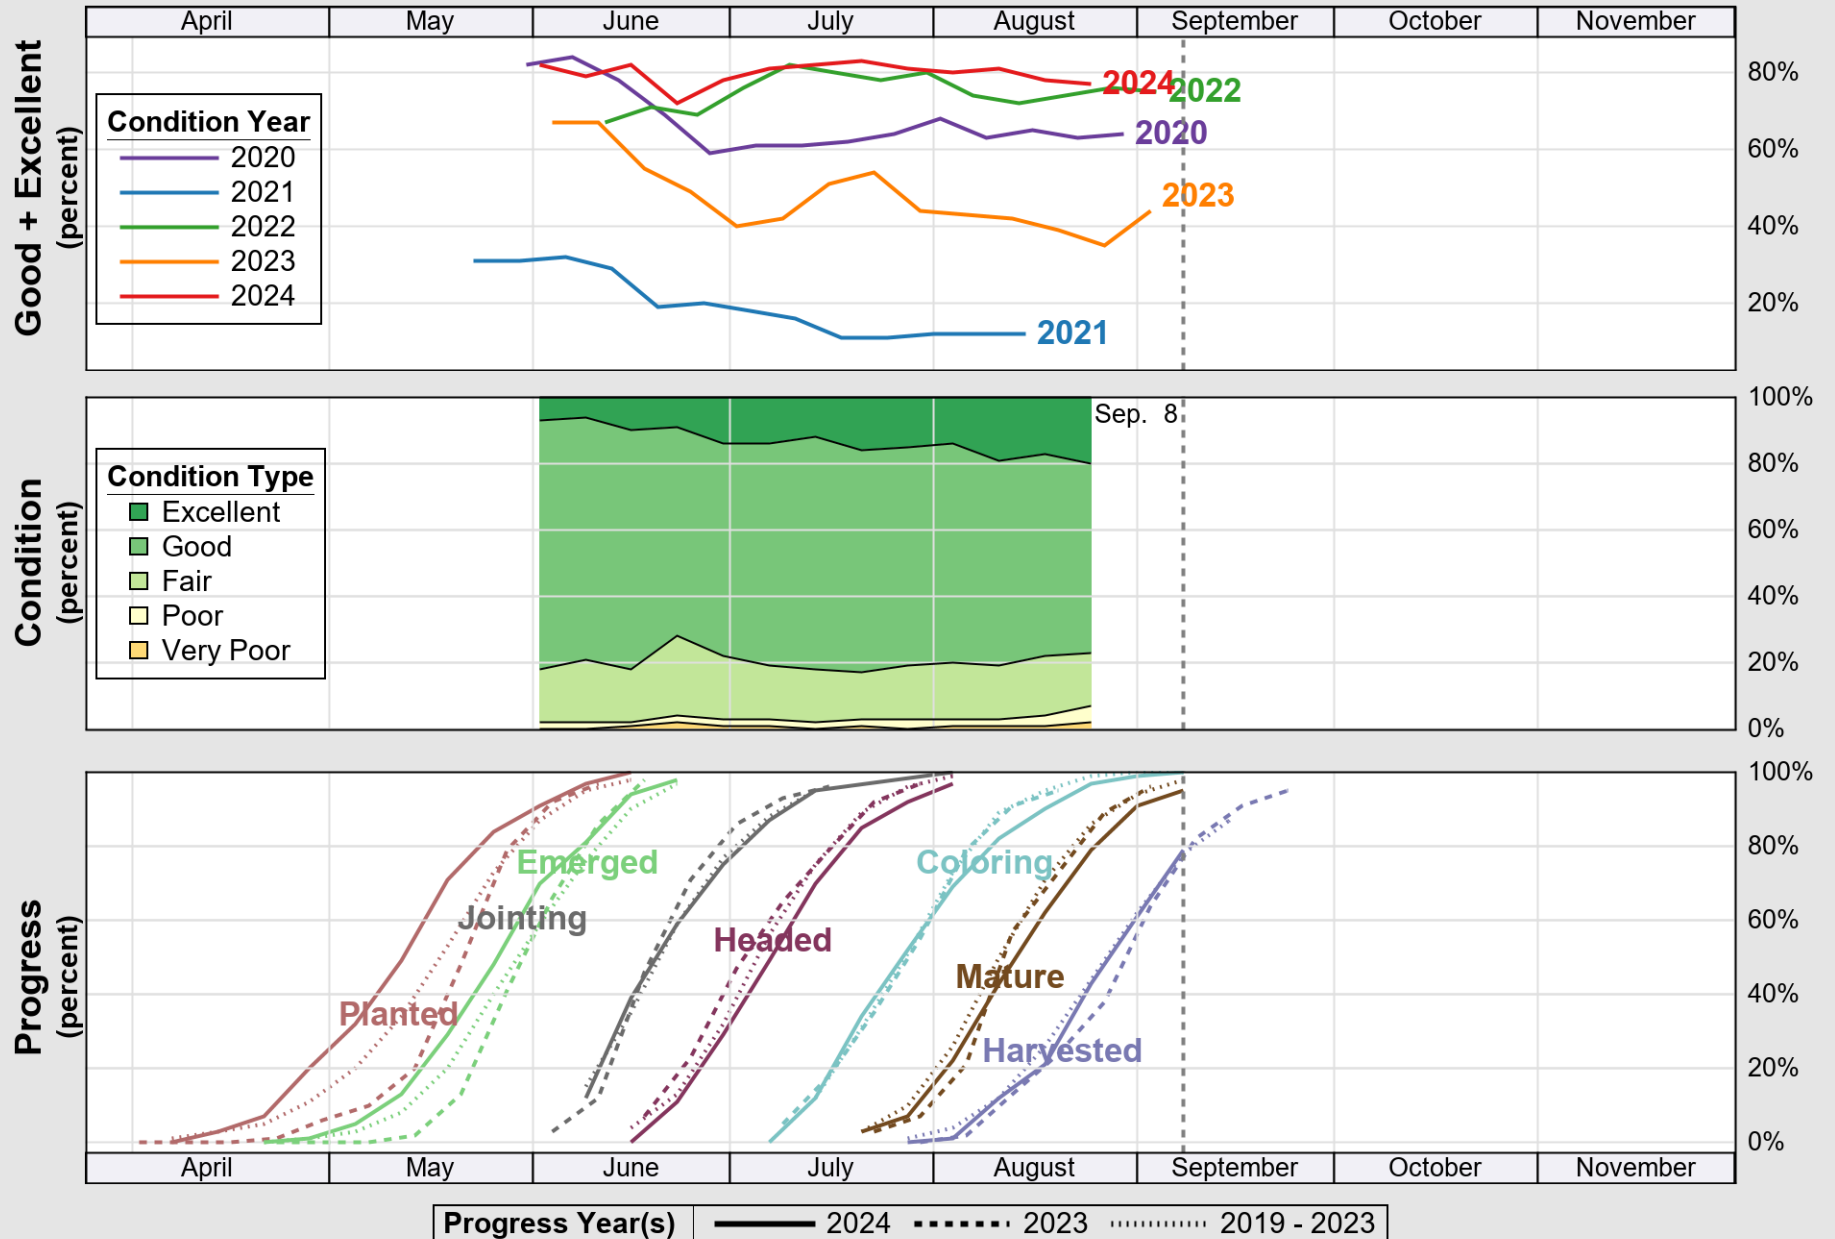

USDA Crop Progress and Condition: Pasture and Range in North Dakota , 2024 **NASS**

Source: National Agricultural Statistics Service (NASS), Crop Progress Report

USDA

Crop Progress and Condition: Soybeans in North Dakota , 2024

NASS

Source: National Agricultural Statistics Service (NASS), Crop Progress Report

USDA

Crop Progress and Condition: Spring Wheat in North Dakota , 2024

NASS

Source: National Agricultural Statistics Service (NASS), Crop Progress Report

USDA

Crop Progress and Condition: Sugar Beets in North Dakota , 2024

NASS

Progress Year(s) ——— 2024 ······ 2023 ········· 2019 - 2023

Source: National Agricultural Statistics Service (NASS), Crop Progress Report

USDA

Crop Progress and Condition: Sunflower in North Dakota , 2024

NASS

Source: National Agricultural Statistics Service (NASS), Crop Progress Report

USDA

Crop Progress and Condition: Winter Wheat in North Dakota, 2024