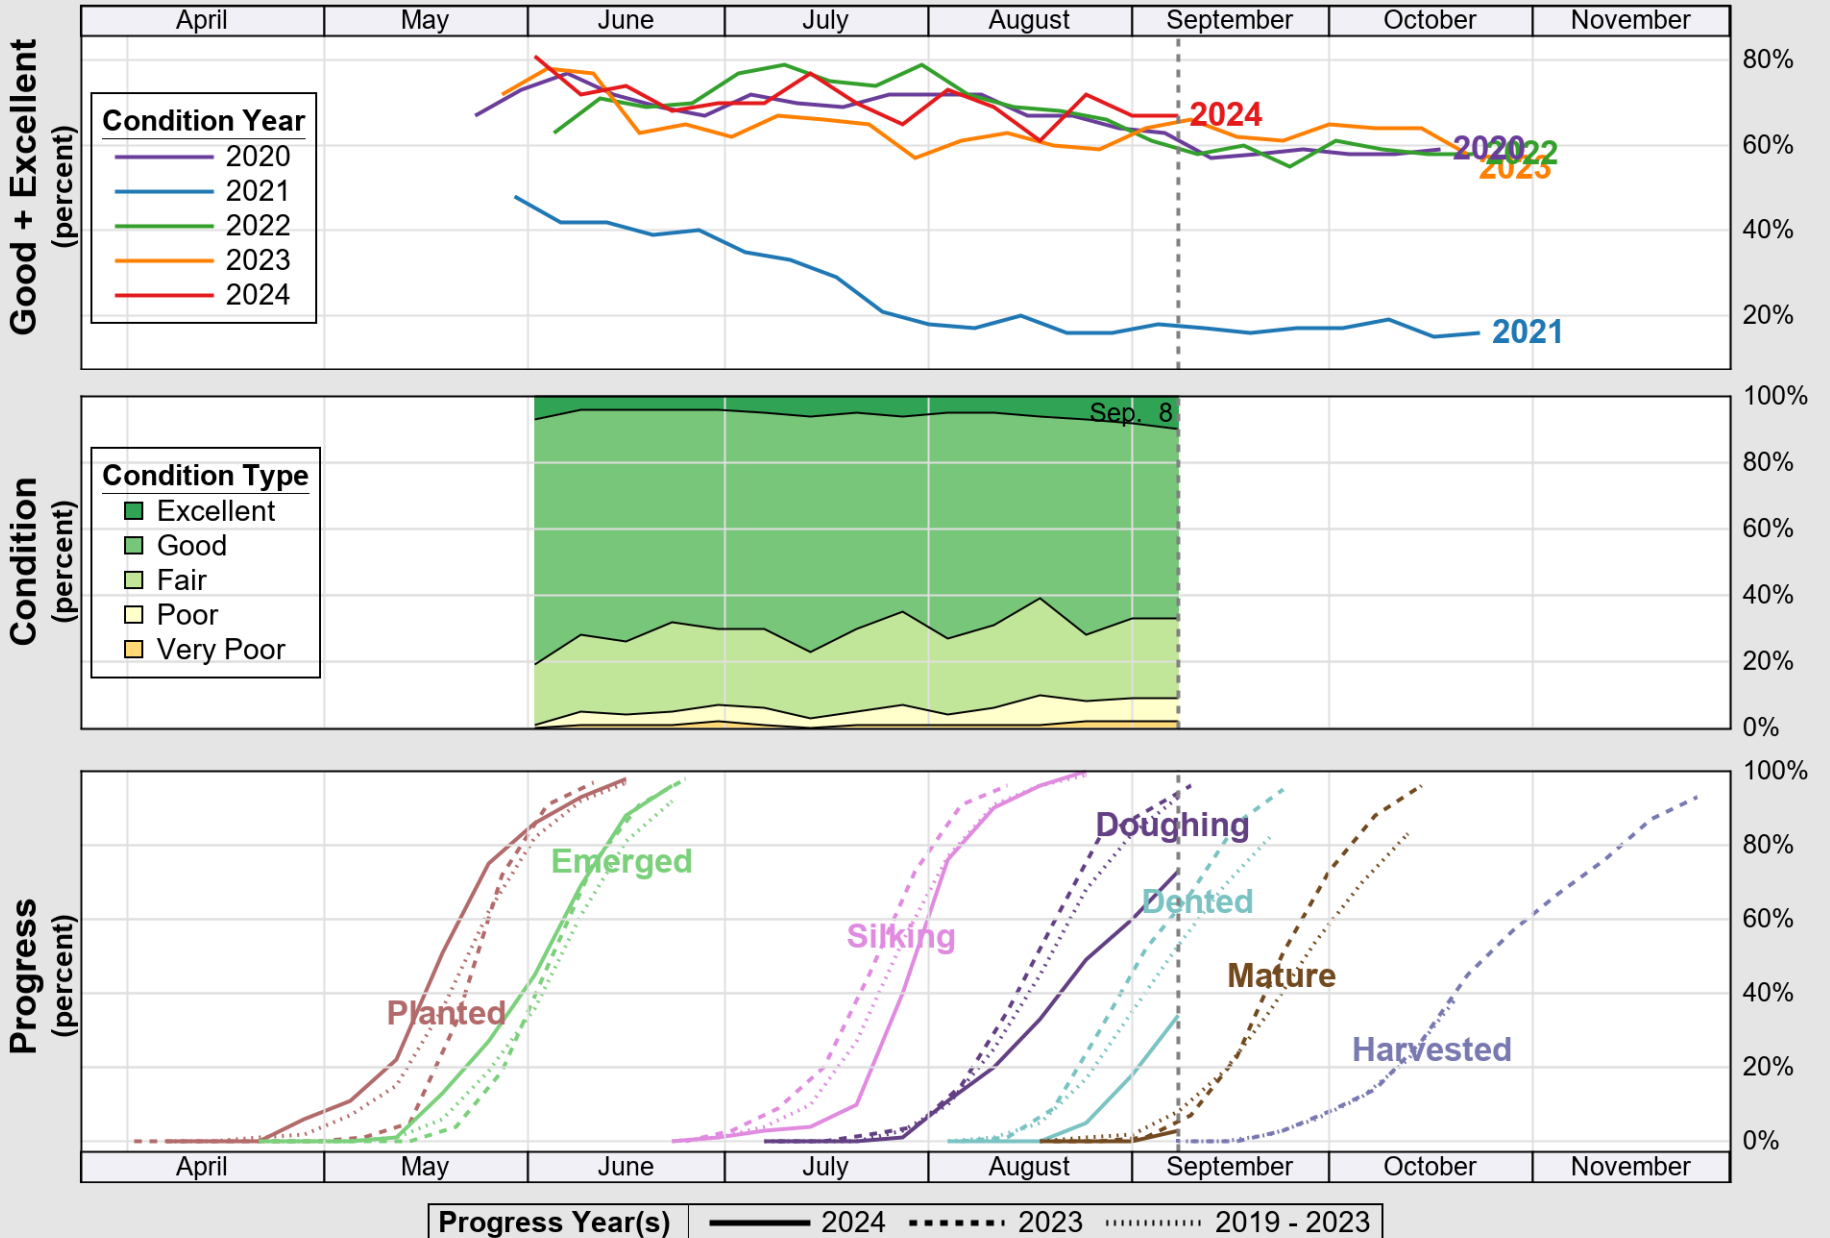

USDA

Crop Progress and Condition: Barley in North Dakota , 2024

NASS

Source: National Agricultural Statistics Service (NASS), Crop Progress Report

USDA

Crop Progress and Condition: Corn in North Dakota , 2024

NASS

Source: National Agricultural Statistics Service (NASS), Crop Progress Report

USDA

Crop Progress and Condition: Oats in North Dakota , 2024

NASS

Source: National Agricultural Statistics Service (NASS), Crop Progress Report

USDA Crop Progress and Condition: Pasture and Range in North Dakota , 2024 **NASS**

Source: National Agricultural Statistics Service (NASS), Crop Progress Report

USDA

Crop Progress and Condition: Soybeans in North Dakota , 2024

NASS

Source: National Agricultural Statistics Service (NASS), Crop Progress Report

USDA

Crop Progress and Condition: Spring Wheat in North Dakota , 2024

NASS

Source: National Agricultural Statistics Service (NASS), Crop Progress Report