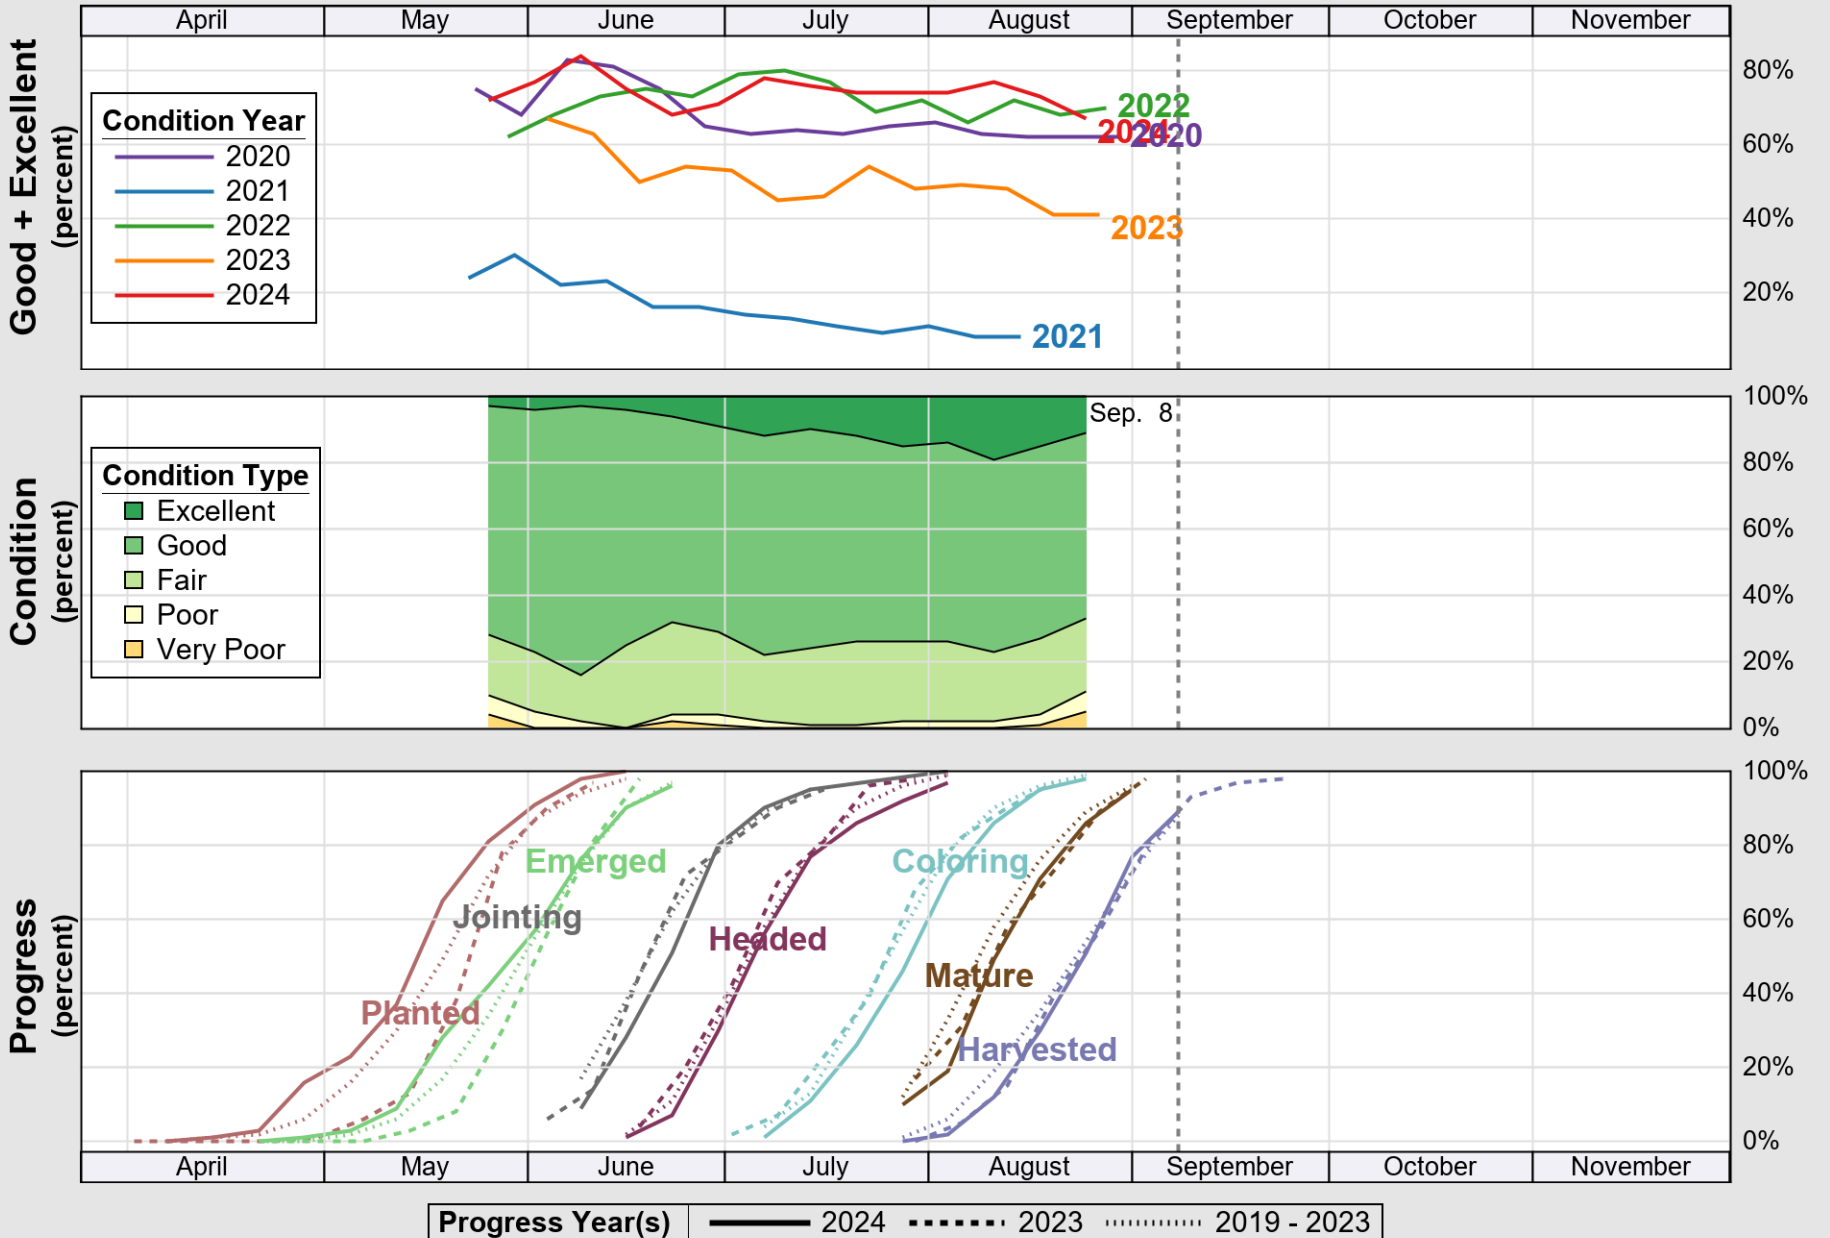

USDA

Crop Progress and Condition: Barley in North Dakota , 2024

NASS

Source: National Agricultural Statistics Service (NASS), Crop Progress Report

USDA

Crop Progress and Condition: Corn in North Dakota , 2024

NASS

Source: National Agricultural Statistics Service (NASS), Crop Progress Report

USDA

Crop Progress and Condition: Oats in North Dakota , 2024

NASS

Source: National Agricultural Statistics Service (NASS), Crop Progress Report

USDA Crop Progress and Condition: Pasture and Range in North Dakota , 2024 **NASS**

Source: National Agricultural Statistics Service (NASS), Crop Progress Report

USDA

Crop Progress and Condition: Soybeans in North Dakota , 2024

NASS

Source: National Agricultural Statistics Service (NASS), Crop Progress Report

USDA

Crop Progress and Condition: Spring Wheat in North Dakota , 2024

NASS

Source: National Agricultural Statistics Service (NASS), Crop Progress Report