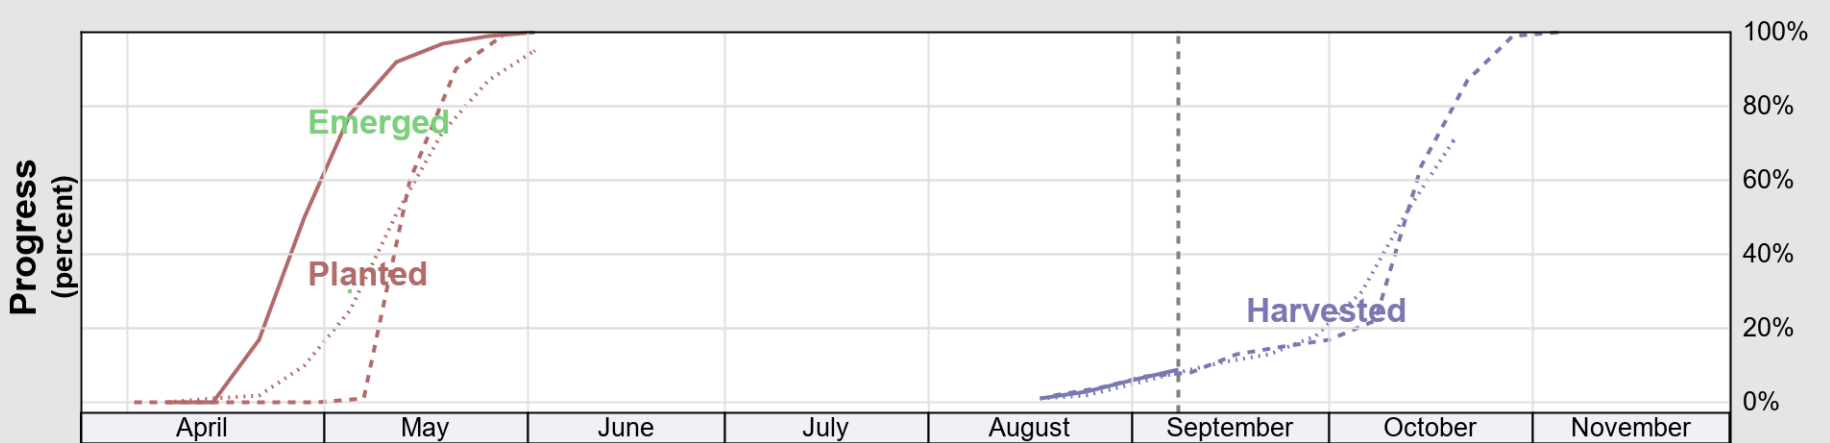

NASS

Source: National Agricultural Statistics Service (NASS), Crop Progress Report

USDA

Crop Progress and Condition: Spring Wheat in North Dakota , 2024

NASS

Source: National Agricultural Statistics Service (NASS), Crop Progress Report

USDA

Crop Progress and Condition: Sugar Beets in North Dakota , 2024

NASS

Progress Year(s) ——— 2024 ······ 2023 ········· 2019 - 2023

Source: National Agricultural Statistics Service (NASS), Crop Progress Report