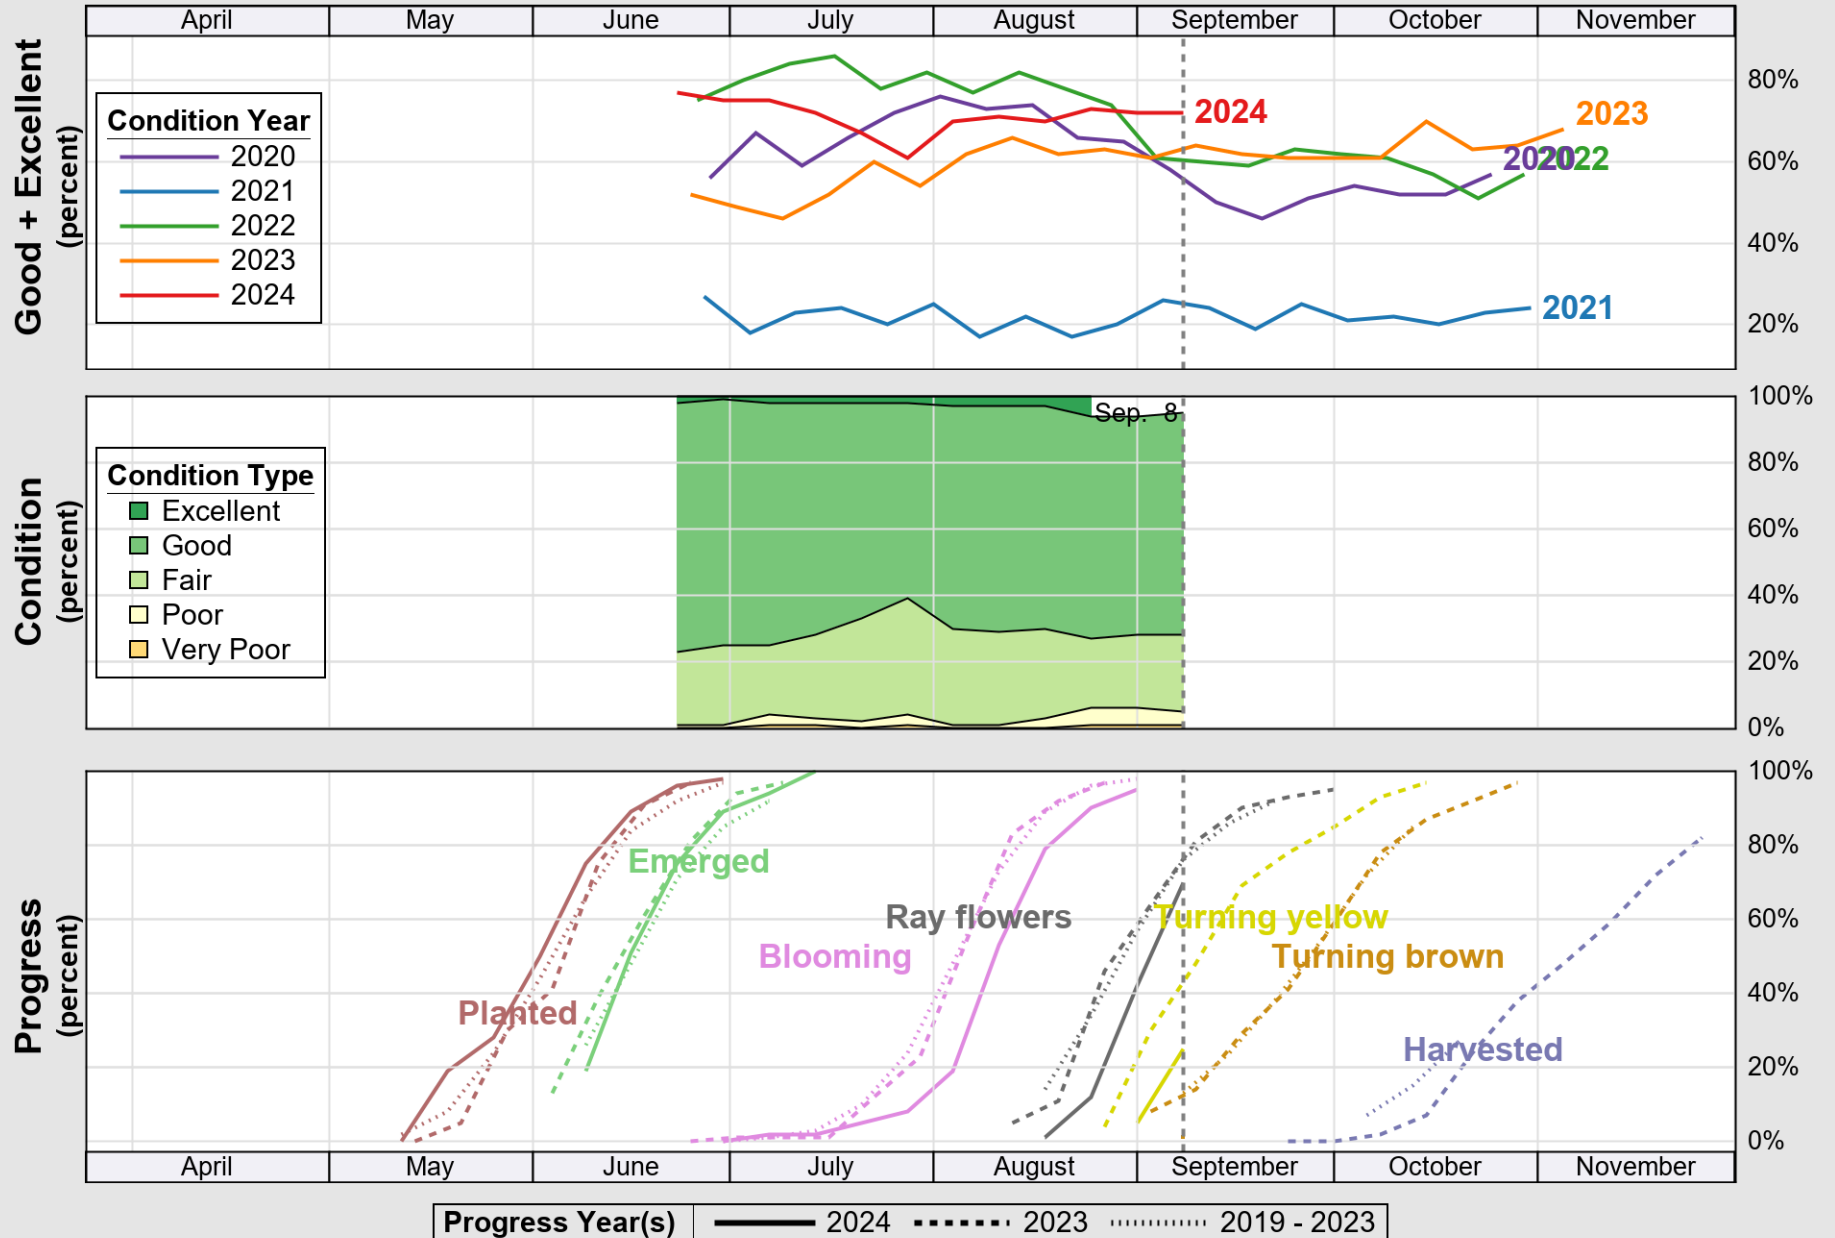

USDA

Crop Progress and Condition: Barley in North Dakota , 2024

NASS

Source: National Agricultural Statistics Service (NASS), Crop Progress Report

USDA

Crop Progress and Condition: Corn in North Dakota , 2024

NASS

Source: National Agricultural Statistics Service (NASS), Crop Progress Report

USDA

Crop Progress and Condition: Spring Wheat in North Dakota , 2024

NASS

Source: National Agricultural Statistics Service (NASS), Crop Progress Report

USDA

Crop Progress and Condition: Sugar Beets in North Dakota , 2024

NASS

Progress Year(s) ——— 2024 ······ 2023 ········· 2019 - 2023

Source: National Agricultural Statistics Service (NASS), Crop Progress Report

USDA

Crop Progress and Condition: Sunflower in North Dakota , 2024

NASS

Source: National Agricultural Statistics Service (NASS), Crop Progress Report

USDA

Crop Progress and Condition: Winter Wheat in North Dakota, 2024