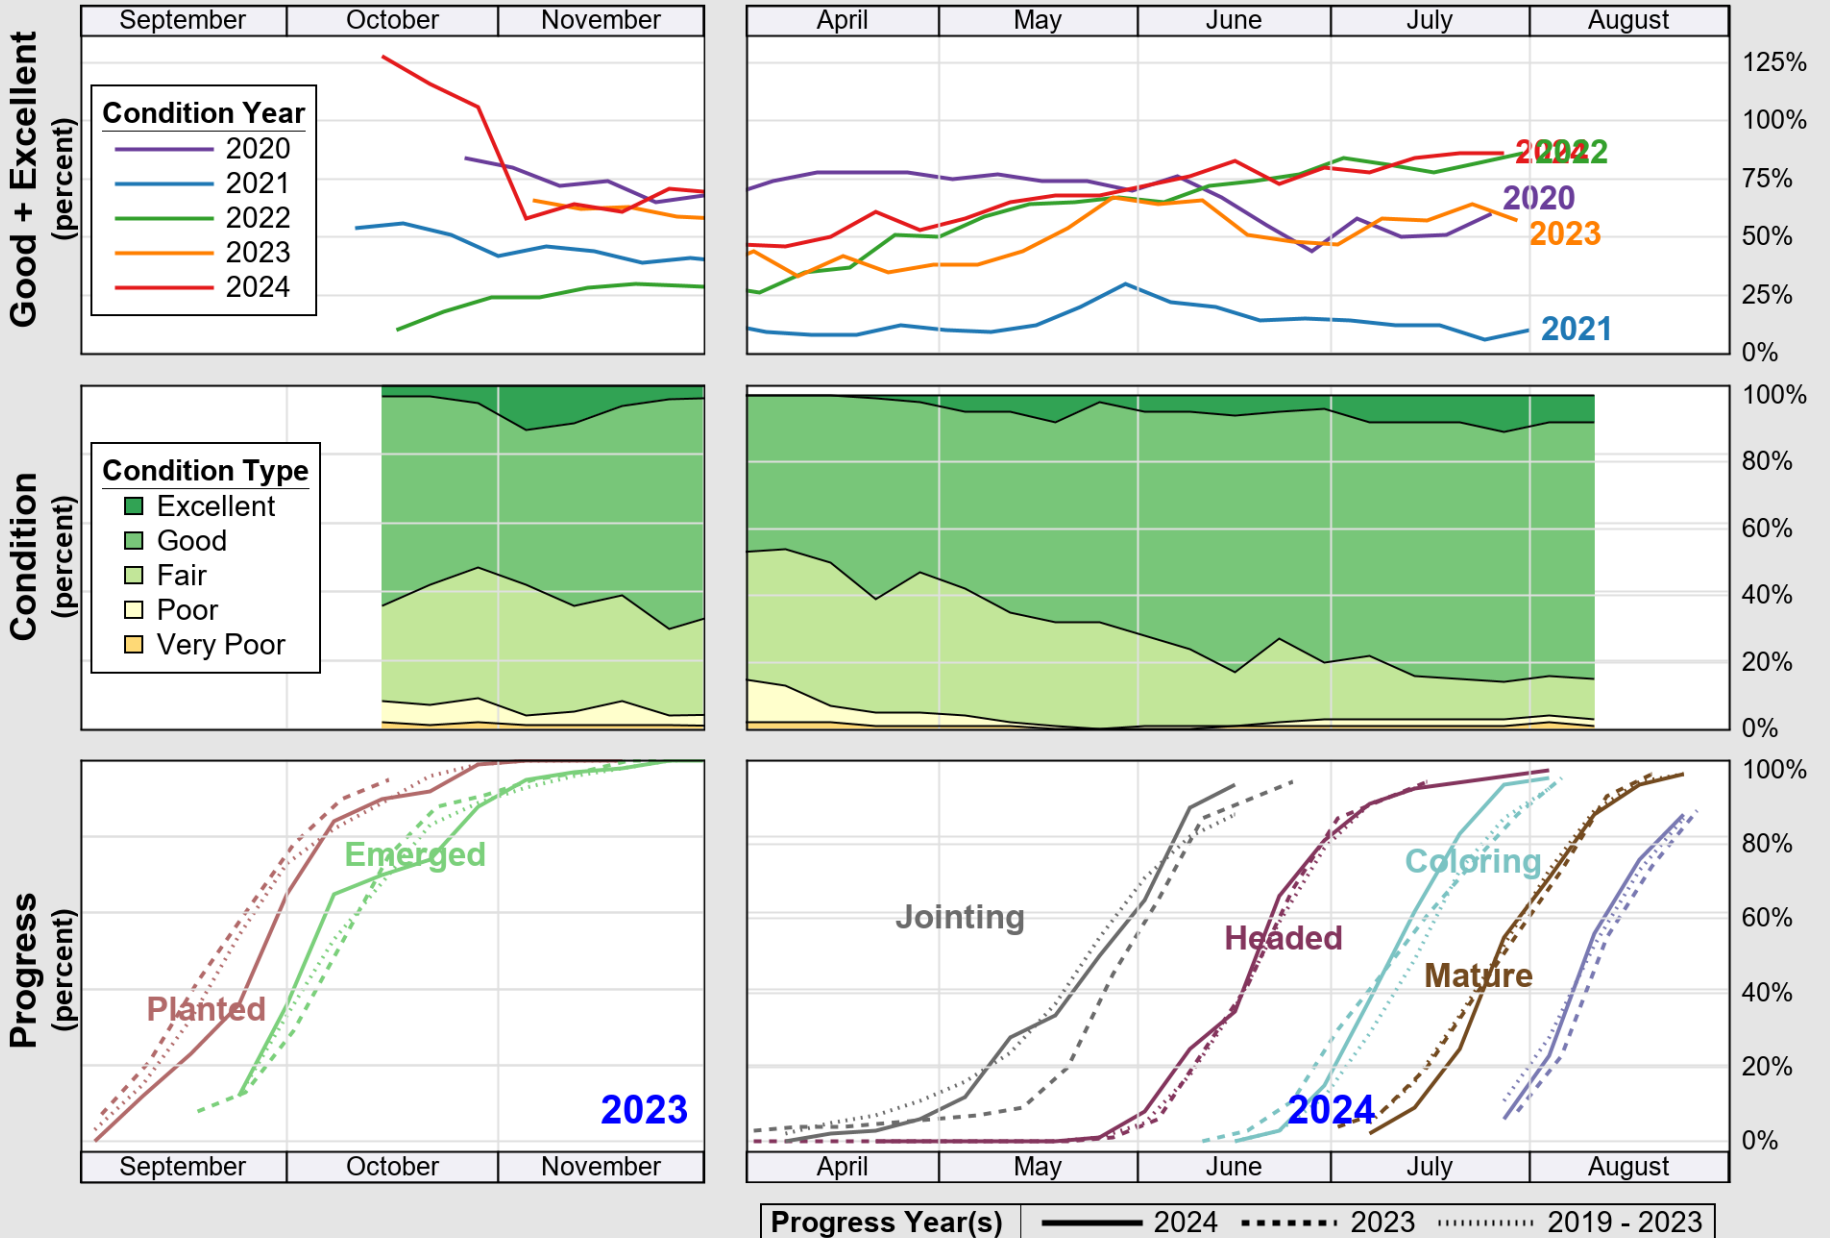

NASS

Source: National Agricultural Statistics Service (NASS), Crop Progress Report

USDA

Crop Progress and Condition: Spring Wheat in North Dakota , 2024

NASS

Source: National Agricultural Statistics Service (NASS), Crop Progress Report

USDA

Crop Progress and Condition: Sugar Beets in North Dakota , 2024

NASS

Progress Year(s) ——— 2024 ······ 2023 ········· 2019 - 2023

Source: National Agricultural Statistics Service (NASS), Crop Progress Report

USDA

Crop Progress and Condition: Sunflower in North Dakota , 2024

NASS

Source: National Agricultural Statistics Service (NASS), Crop Progress Report

USDA

Crop Progress and Condition: Winter Wheat in North Dakota, 2024

NASS

Source: National Agricultural Statistics Service (NASS), Crop Progress Report