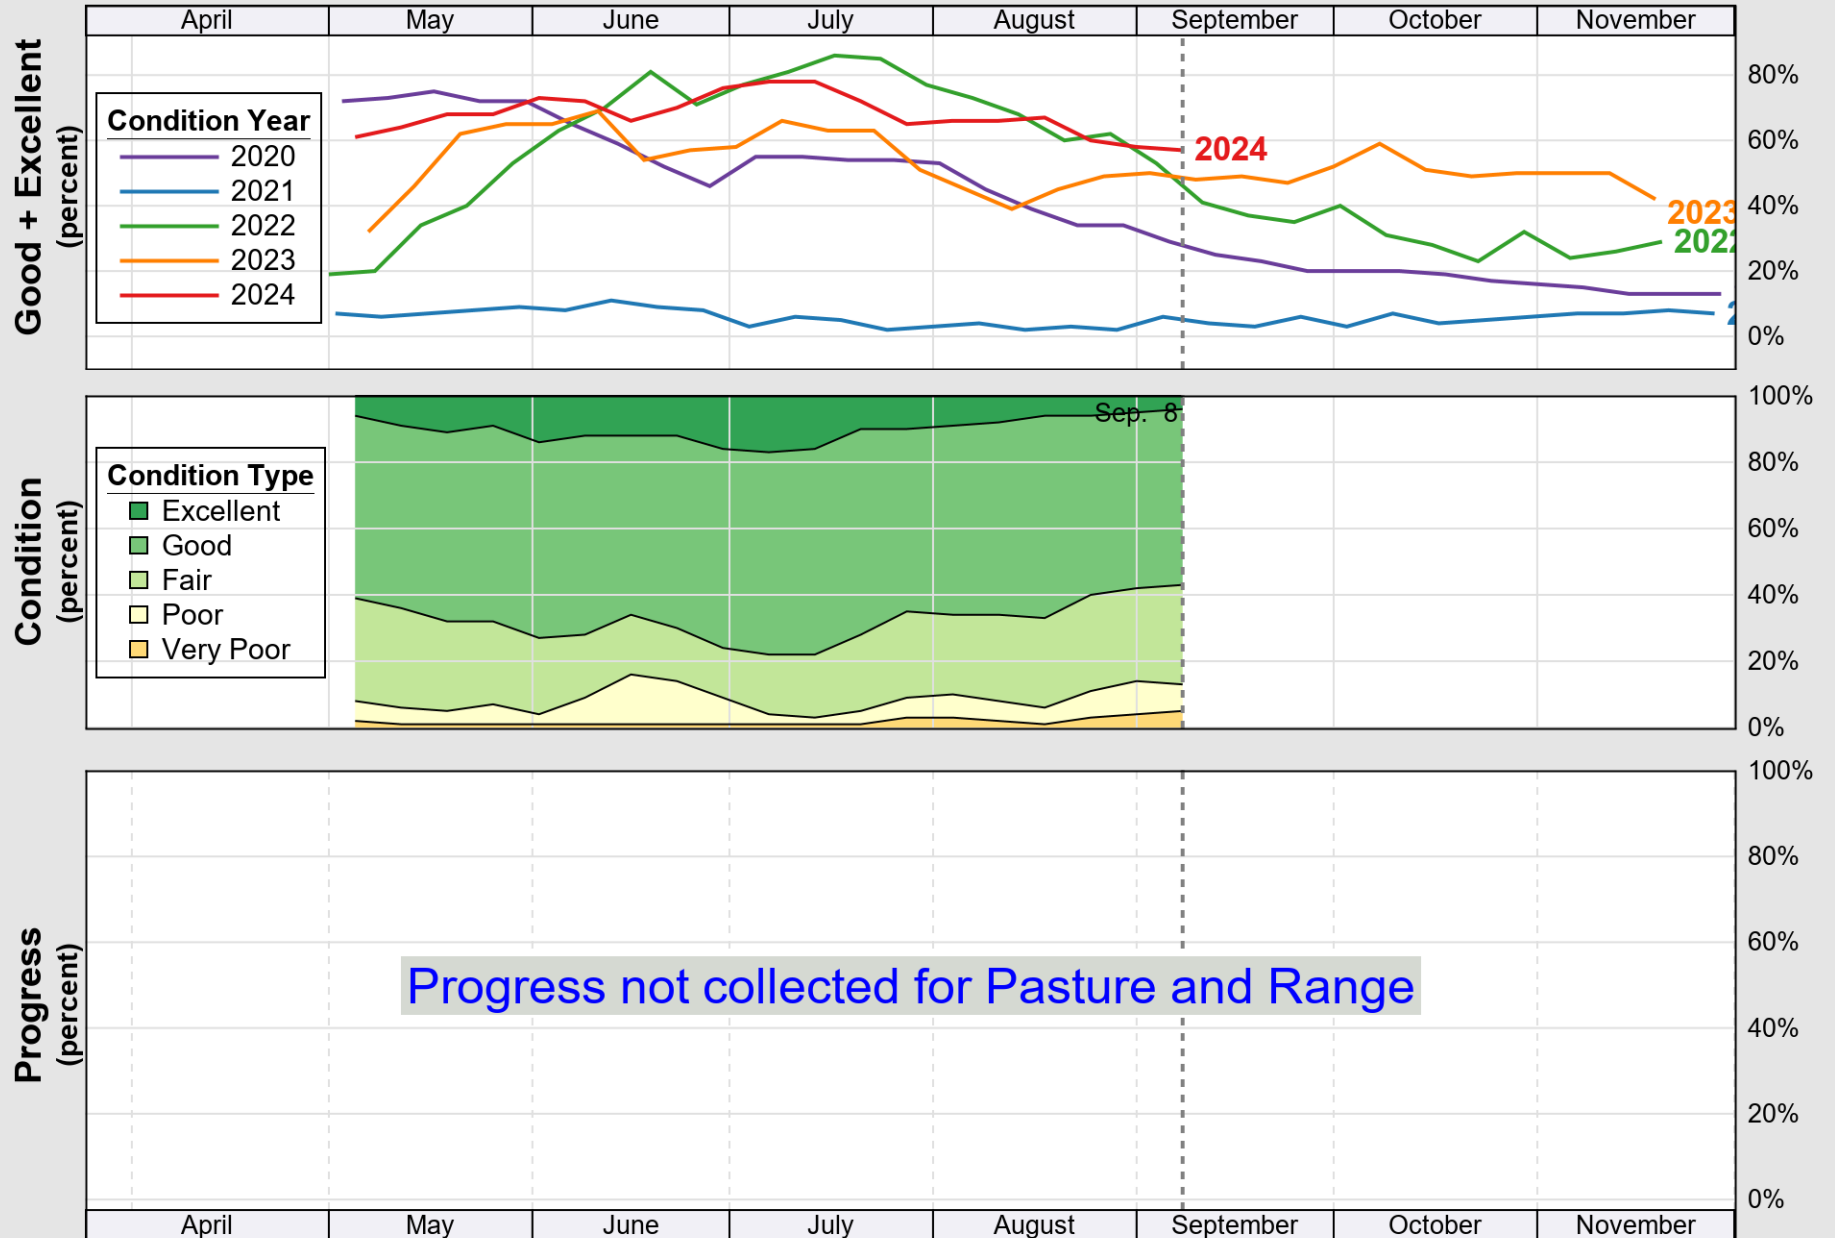

USDA

Crop Progress and Condition: Barley in North Dakota , 2024

NASS

Source: National Agricultural Statistics Service (NASS), Crop Progress Report

USDA

Crop Progress and Condition: Corn in North Dakota , 2024

NASS

Source: National Agricultural Statistics Service (NASS), Crop Progress Report

USDA

Crop Progress and Condition: Oats in North Dakota , 2024

NASS

Source: National Agricultural Statistics Service (NASS), Crop Progress Report

USDA Crop Progress and Condition: Pasture and Range in North Dakota , 2024 **NASS**

Source: National Agricultural Statistics Service (NASS), Crop Progress Report

USDA

Crop Progress and Condition: Soybeans in North Dakota , 2024

NASS

Source: National Agricultural Statistics Service (NASS), Crop Progress Report

USDA

Crop Progress and Condition: Spring Wheat in North Dakota , 2024

NASS

Source: National Agricultural Statistics Service (NASS), Crop Progress Report