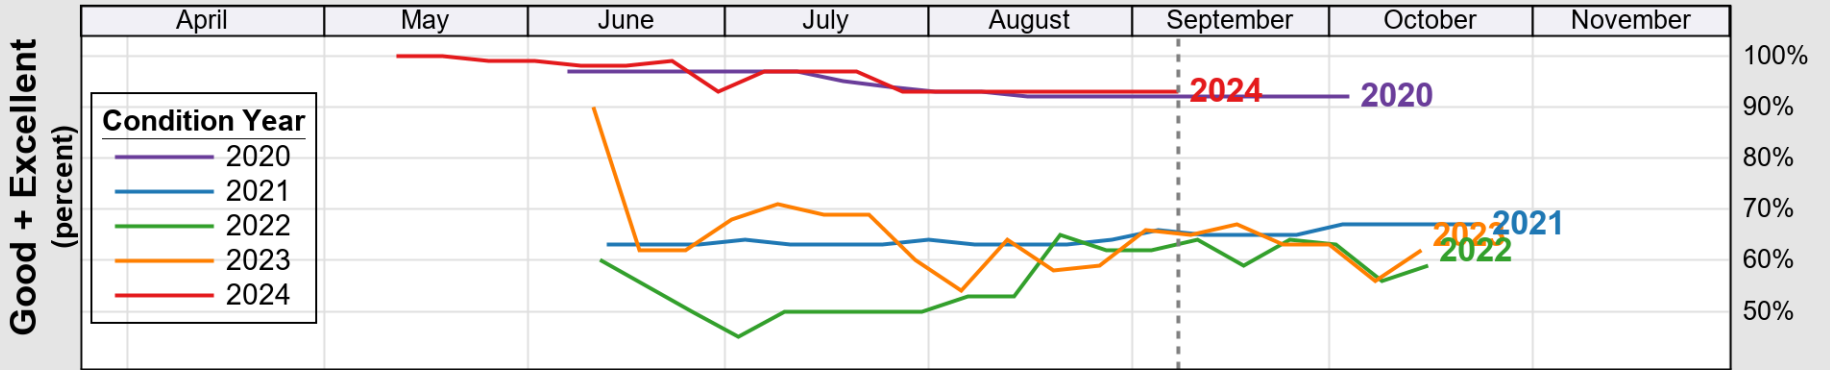

NASS

Source: National Agricultural Statistics Service (NASS), Crop Progress Report

USDA

Crop Progress and Condition: Spring Wheat in North Dakota , 2024

NASS

Source: National Agricultural Statistics Service (NASS), Crop Progress Report

USDA

Crop Progress and Condition: Sugar Beets in North Dakota , 2024

NASS

Progress Year(s) ——— 2024 ······ 2023 ········· 2019 - 2023

Source: National Agricultural Statistics Service (NASS), Crop Progress Report