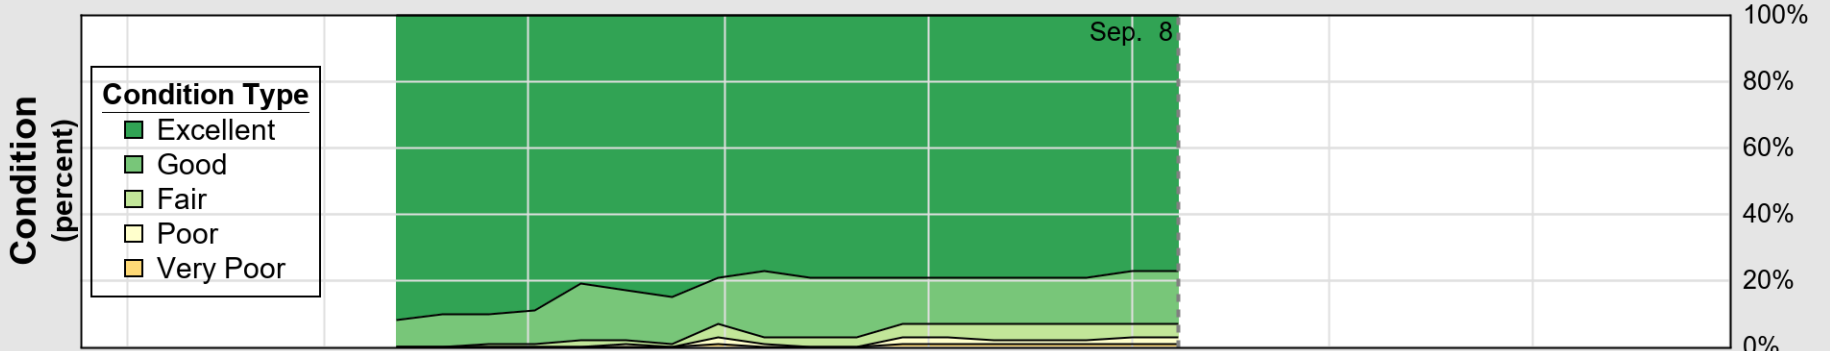

USDA

Crop Progress and Condition: Sugar Beets in North Dakota , 2024

NASS

Progress Year(s) ——— 2024   ······ 2023   ········· 2019 - 2023

Source: National Agricultural Statistics Service (NASS), Crop Progress Report