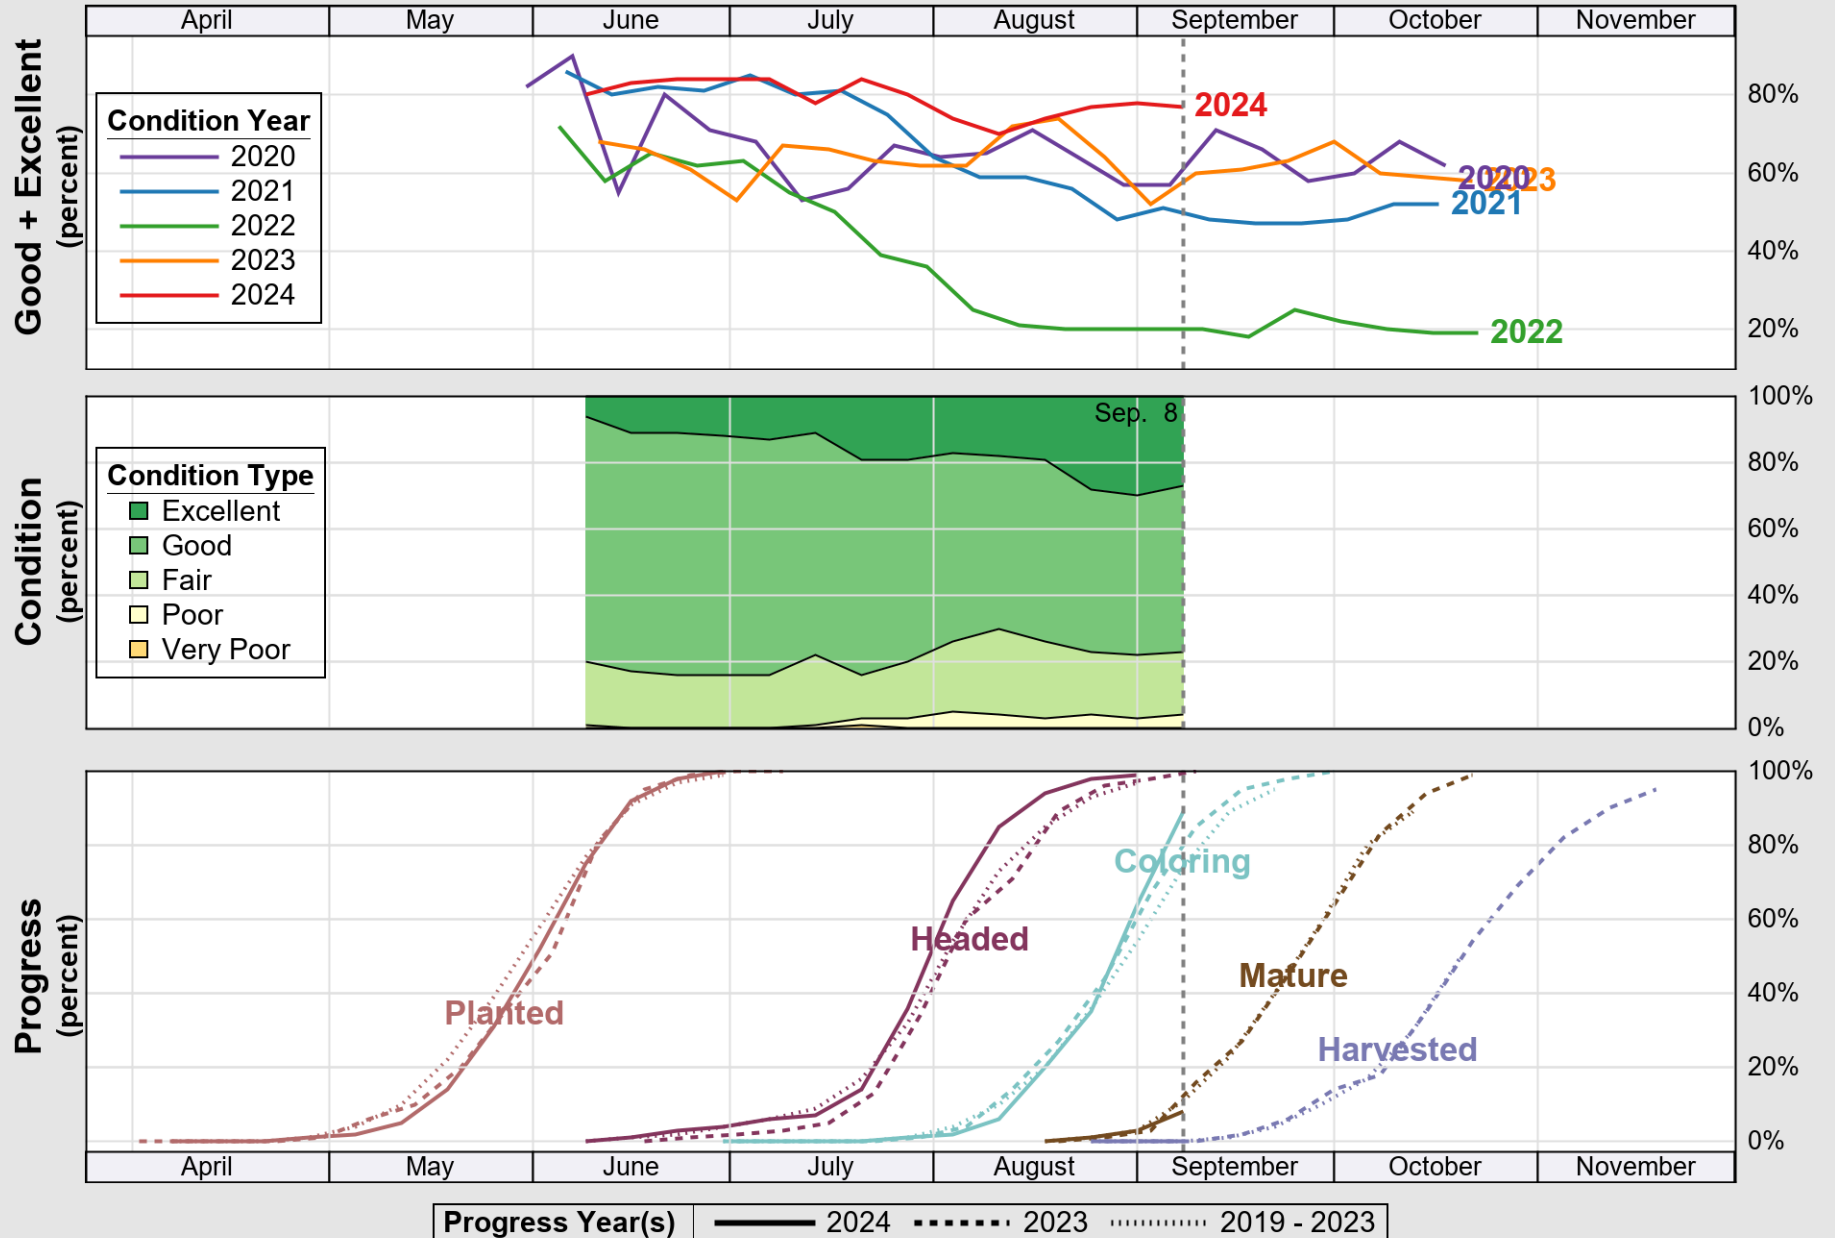

USDA

Crop Progress and Condition: Corn in Nebraska , 2024

NASS

Source: National Agricultural Statistics Service (NASS), Crop Progress Report

USDA

Crop Progress and Condition: Oats in Nebraska , 2024

NASS

Source: National Agricultural Statistics Service (NASS), Crop Progress Report

USDA

Crop Progress and Condition: Pasture and Range in Nebraska , 2024

NASS

Source: National Agricultural Statistics Service (NASS), Crop Progress Report

USDA

Crop Progress and Condition: Sorghum in Nebraska , 2024

NASS

Source: National Agricultural Statistics Service (NASS), Crop Progress Report

USDA

Crop Progress and Condition: Soybeans in Nebraska , 2024

NASS

Source: National Agricultural Statistics Service (NASS), Crop Progress Report

USDA

Crop Progress and Condition: Winter Wheat in Nebraska, 2024

NASS

Source: National Agricultural Statistics Service (NASS), Crop Progress Report