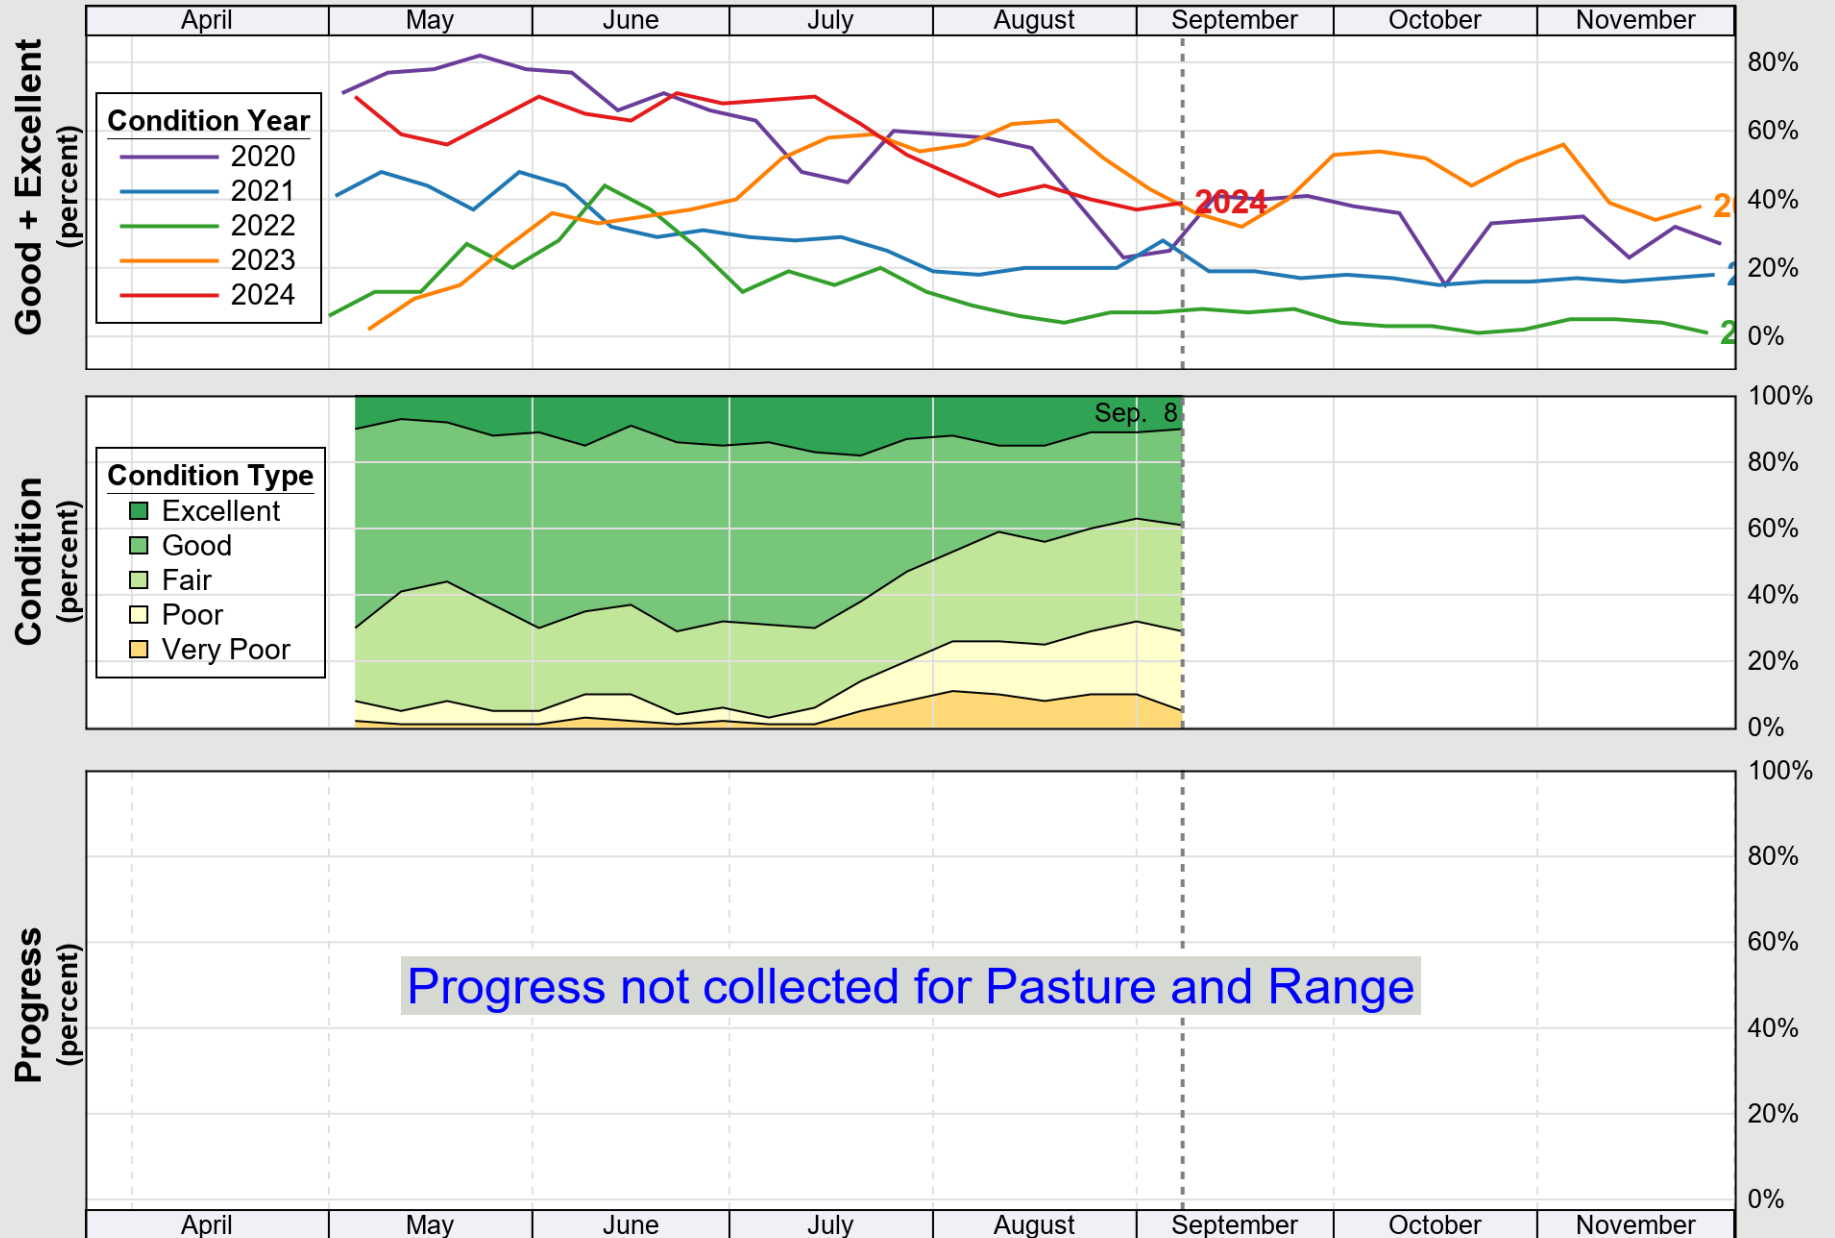

USDA

Crop Progress and Condition: Corn in Nebraska , 2024

NASS

Source: National Agricultural Statistics Service (NASS), Crop Progress Report

USDA

Crop Progress and Condition: Oats in Nebraska , 2024

NASS

Source: National Agricultural Statistics Service (NASS), Crop Progress Report

USDA

Crop Progress and Condition: Pasture and Range in Nebraska , 2024

NASS

Source: National Agricultural Statistics Service (NASS), Crop Progress Report

USDA

Crop Progress and Condition: Sorghum in Nebraska , 2024

NASS

Source: National Agricultural Statistics Service (NASS), Crop Progress Report

USDA

Crop Progress and Condition: Soybeans in Nebraska , 2024

NASS

Source: National Agricultural Statistics Service (NASS), Crop Progress Report

USDA

Crop Progress and Condition: Winter Wheat in Nebraska, 2024

NASS

Source: National Agricultural Statistics Service (NASS), Crop Progress Report