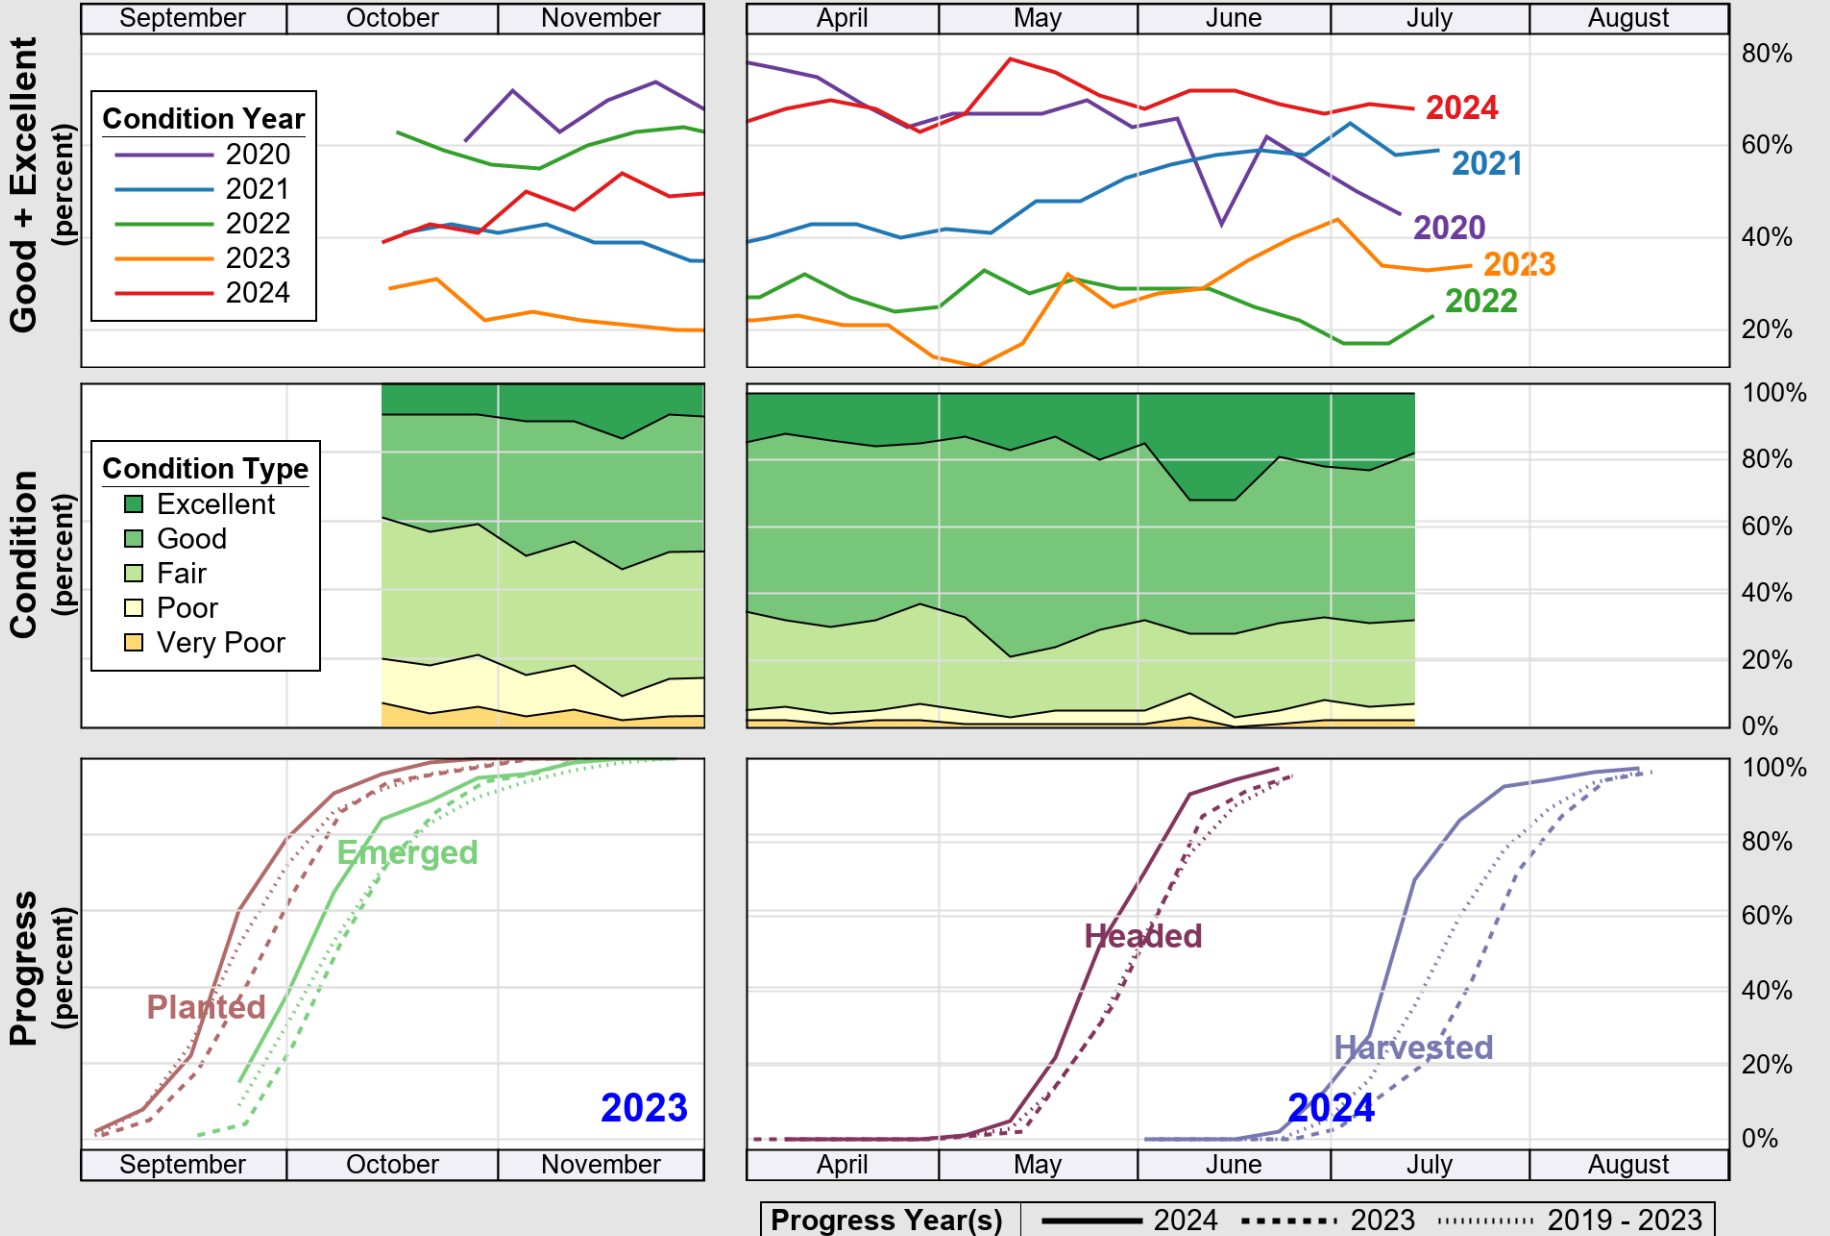

USDA

Crop Progress and Condition: Corn in Nebraska , 2024

NASS

Source: National Agricultural Statistics Service (NASS), Crop Progress Report

USDA

Crop Progress and Condition: Oats in Nebraska , 2024

NASS

Source: National Agricultural Statistics Service (NASS), Crop Progress Report

USDA

Crop Progress and Condition: Pasture and Range in Nebraska , 2024

NASS

Source: National Agricultural Statistics Service (NASS), Crop Progress Report

USDA

Crop Progress and Condition: Sorghum in Nebraska , 2024

NASS

Source: National Agricultural Statistics Service (NASS), Crop Progress Report

USDA

Crop Progress and Condition: Soybeans in Nebraska , 2024

NASS

Source: National Agricultural Statistics Service (NASS), Crop Progress Report

USDA

Crop Progress and Condition: Winter Wheat in Nebraska, 2024

NASS

Source: National Agricultural Statistics Service (NASS), Crop Progress Report