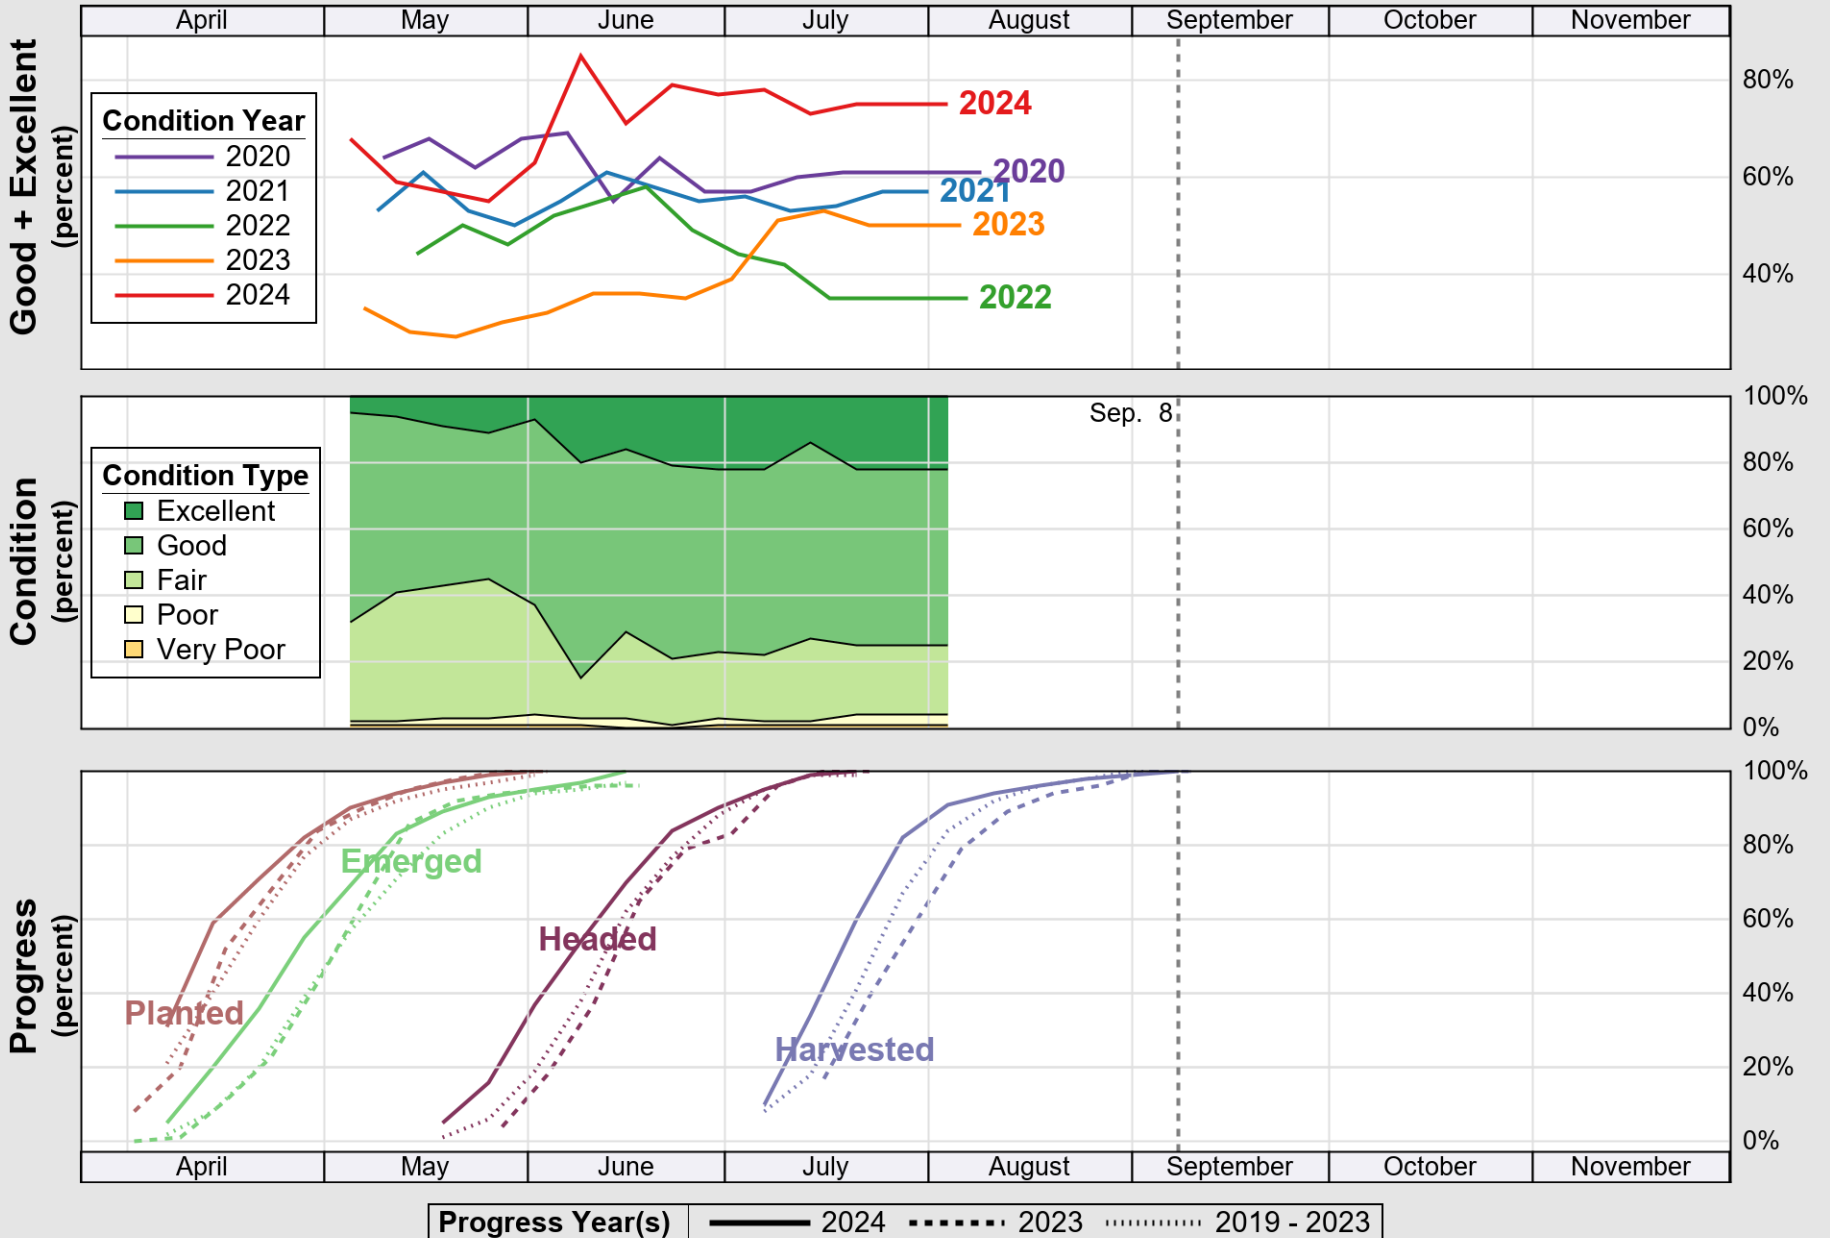

USDA

Crop Progress and Condition: Corn in Nebraska , 2024

NASS

Source: National Agricultural Statistics Service (NASS), Crop Progress Report

USDA

Crop Progress and Condition: Oats in Nebraska , 2024

NASS

Source: National Agricultural Statistics Service (NASS), Crop Progress Report

USDA

Crop Progress and Condition: Pasture and Range in Nebraska , 2024

NASS

Source: National Agricultural Statistics Service (NASS), Crop Progress Report

USDA

Crop Progress and Condition: Sorghum in Nebraska , 2024

NASS

Source: National Agricultural Statistics Service (NASS), Crop Progress Report

USDA

Crop Progress and Condition: Soybeans in Nebraska , 2024

NASS

Source: National Agricultural Statistics Service (NASS), Crop Progress Report

USDA

Crop Progress and Condition: Winter Wheat in Nebraska, 2024

NASS

Source: National Agricultural Statistics Service (NASS), Crop Progress Report