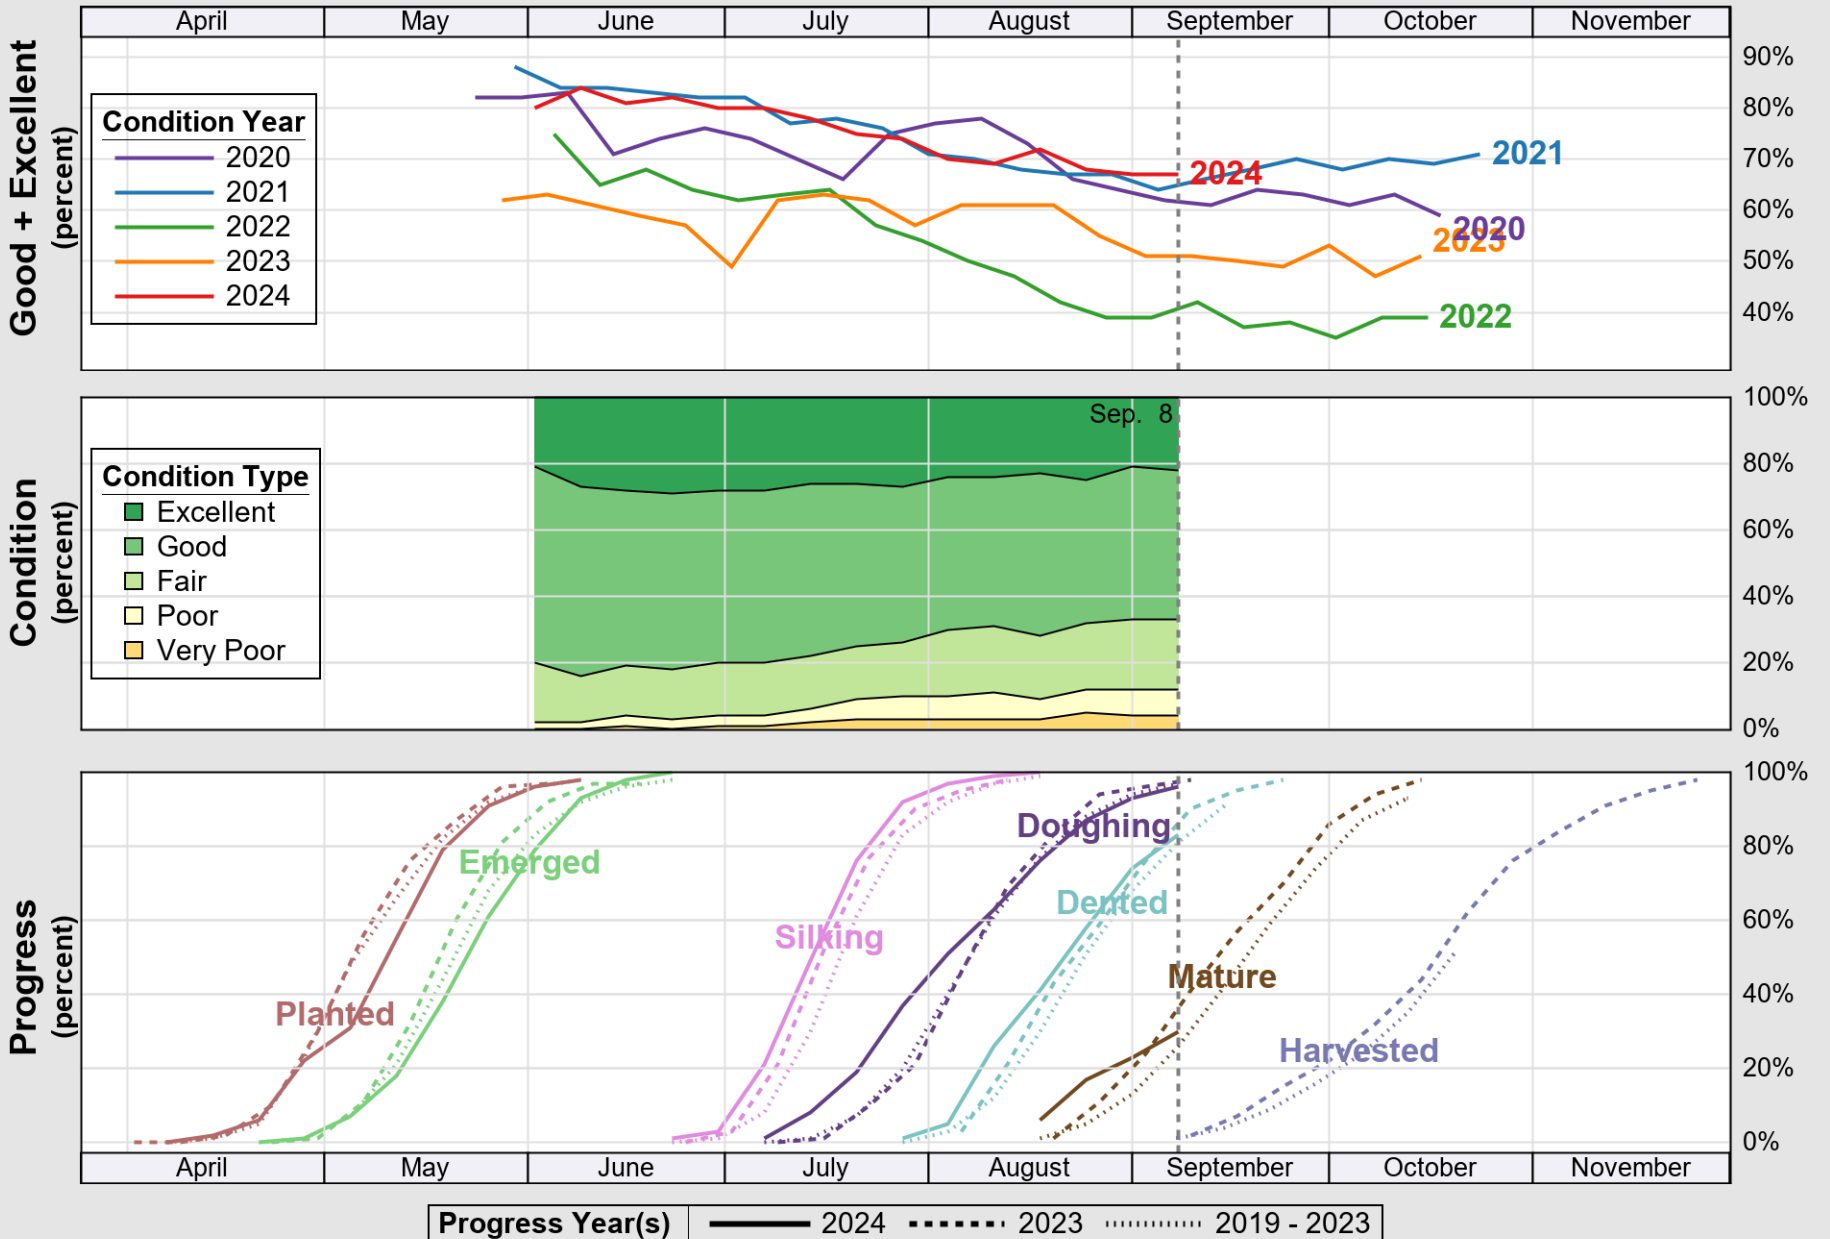

USDA

Crop Progress and Condition: Corn in Nebraska , 2024

NASS

Source: National Agricultural Statistics Service (NASS), Crop Progress Report

USDA

Crop Progress and Condition: Oats in Nebraska , 2024

NASS

Source: National Agricultural Statistics Service (NASS), Crop Progress Report

USDA

Crop Progress and Condition: Pasture and Range in Nebraska , 2024

NASS

Source: National Agricultural Statistics Service (NASS), Crop Progress Report

USDA

Crop Progress and Condition: Sorghum in Nebraska , 2024

NASS

Source: National Agricultural Statistics Service (NASS), Crop Progress Report

USDA

Crop Progress and Condition: Soybeans in Nebraska , 2024

NASS

Source: National Agricultural Statistics Service (NASS), Crop Progress Report

USDA

Crop Progress and Condition: Winter Wheat in Nebraska, 2024

NASS

Source: National Agricultural Statistics Service (NASS), Crop Progress Report