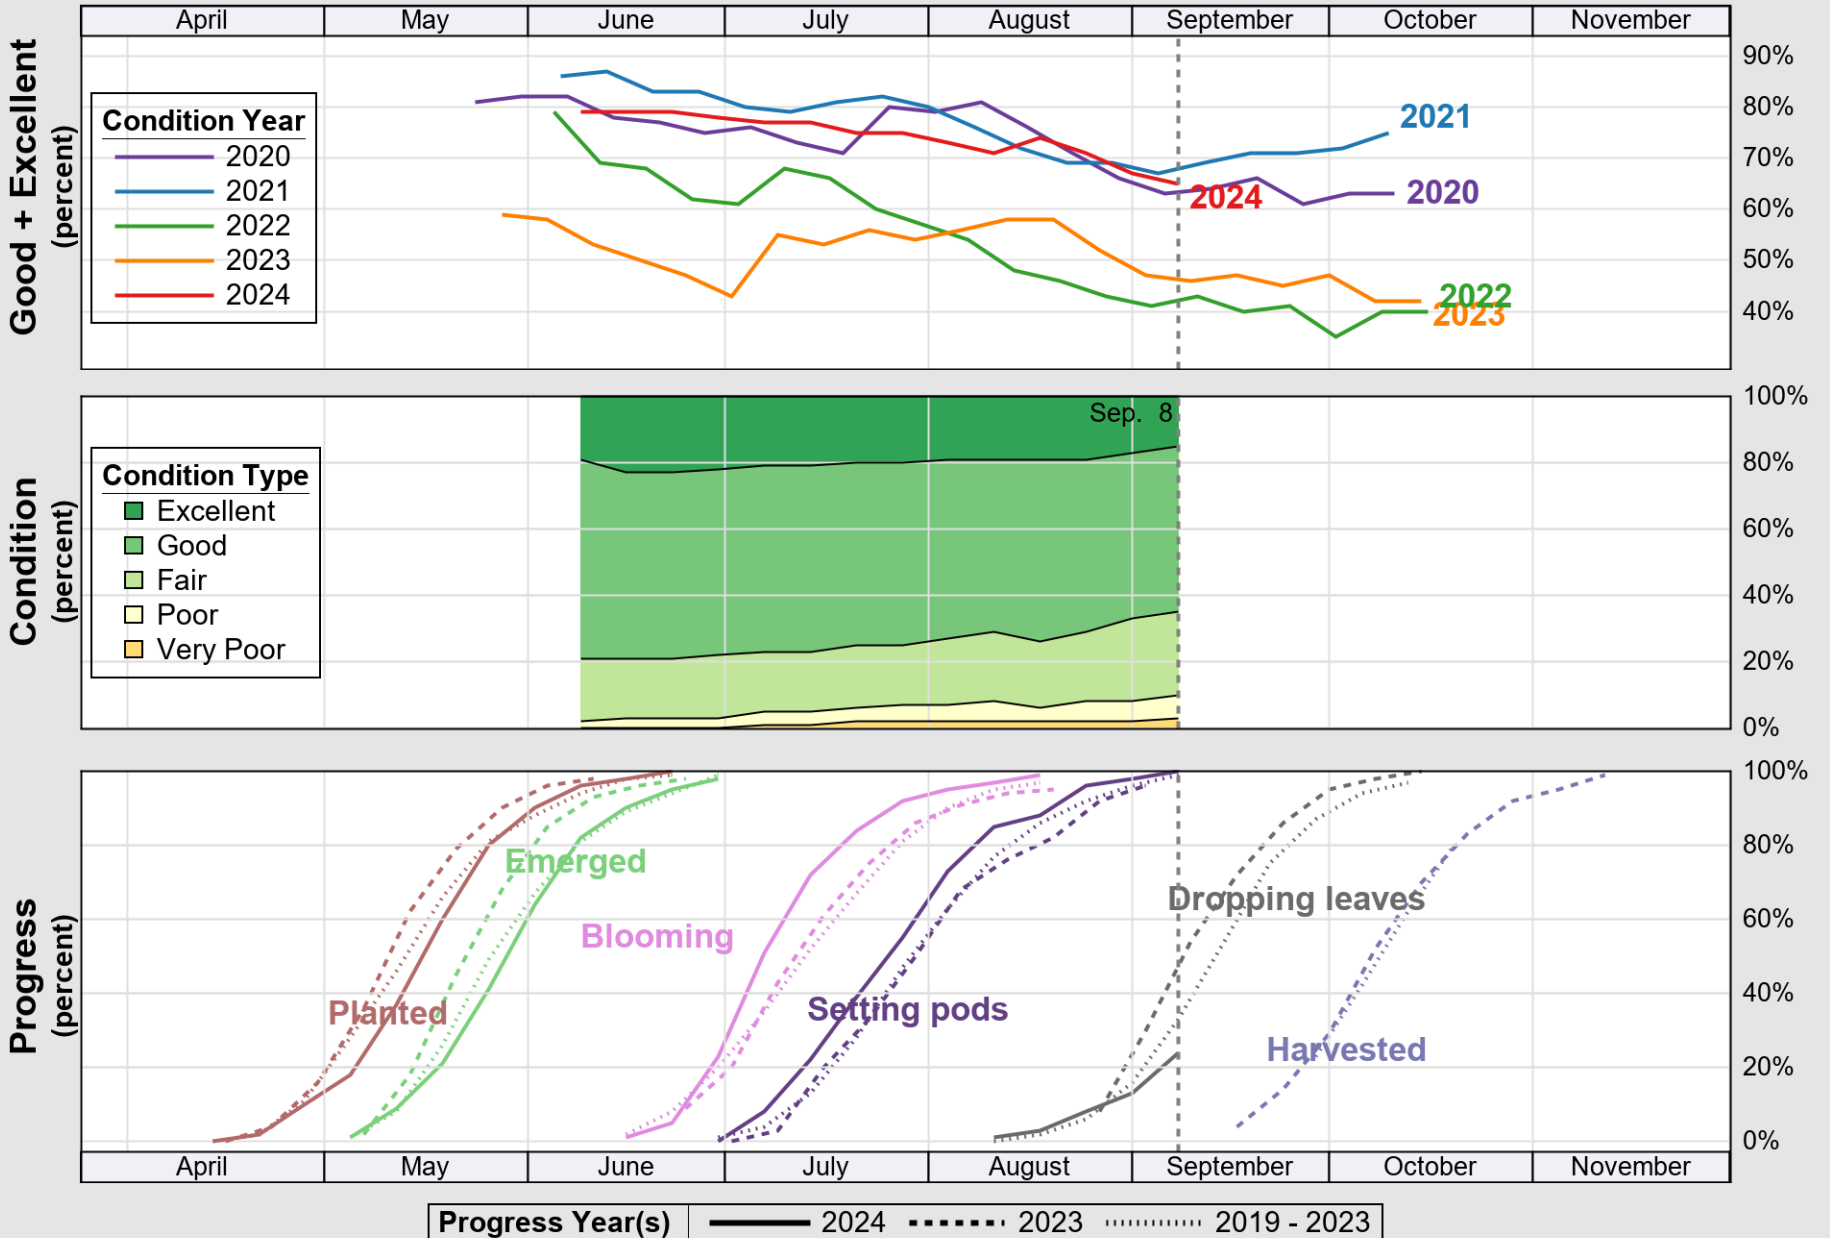

USDA

Crop Progress and Condition: Pasture and Range in Nebraska , 2024

NASS

Source: National Agricultural Statistics Service (NASS), Crop Progress Report

USDA

Crop Progress and Condition: Sorghum in Nebraska , 2024

NASS

Source: National Agricultural Statistics Service (NASS), Crop Progress Report

USDA

Crop Progress and Condition: Soybeans in Nebraska , 2024

NASS

Source: National Agricultural Statistics Service (NASS), Crop Progress Report

USDA

Crop Progress and Condition: Winter Wheat in Nebraska, 2024

NASS

Source: National Agricultural Statistics Service (NASS), Crop Progress Report