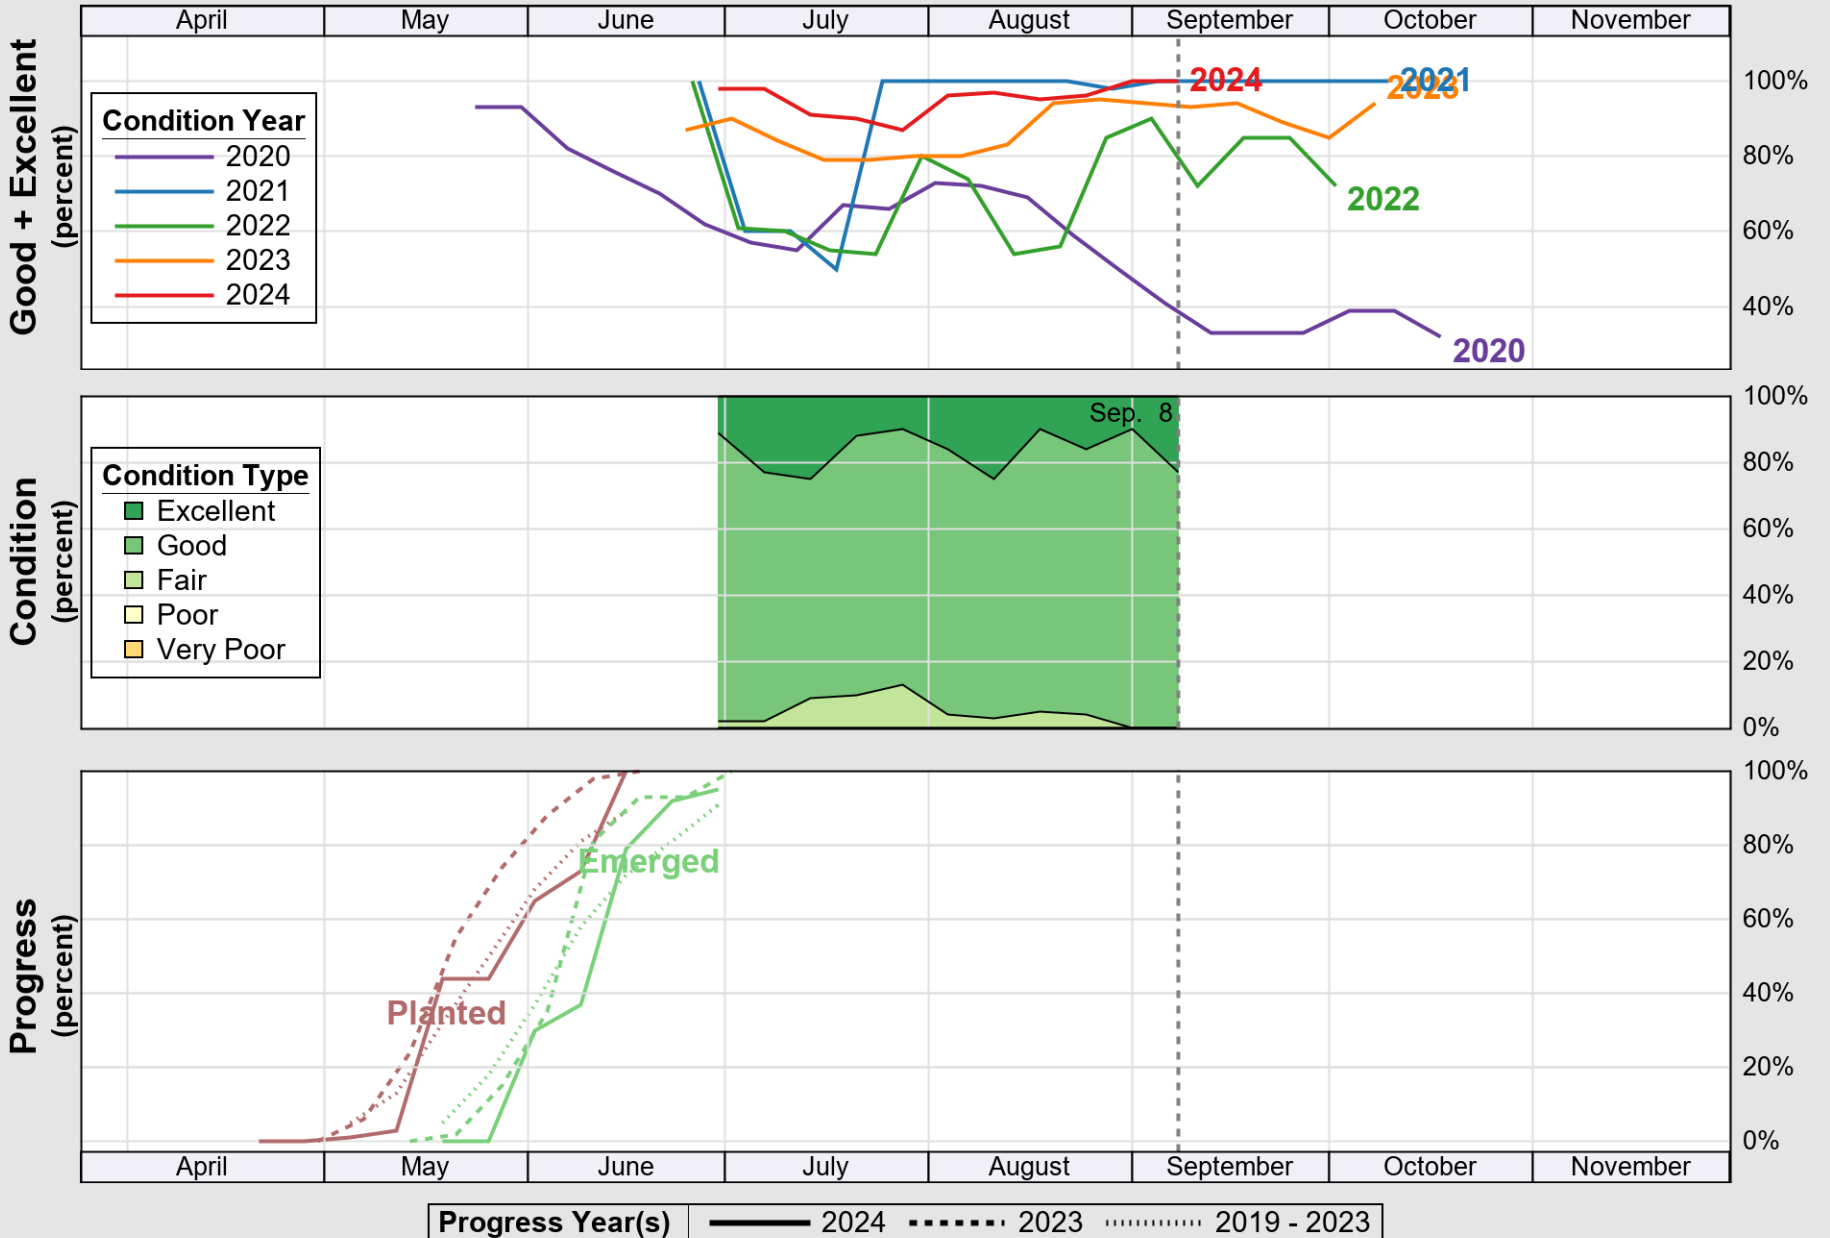

# Crop Progress and Condition: Corn in New Hampshire , 2024

NASS

Source: National Agricultural Statistics Service (NASS), Crop Progress Report

# USDA Crop Progress and Condition: Pasture and Range in New Hampshire, 2024 NASS

Source: National Agricultural Statistics Service (NASS), Crop Progress Report