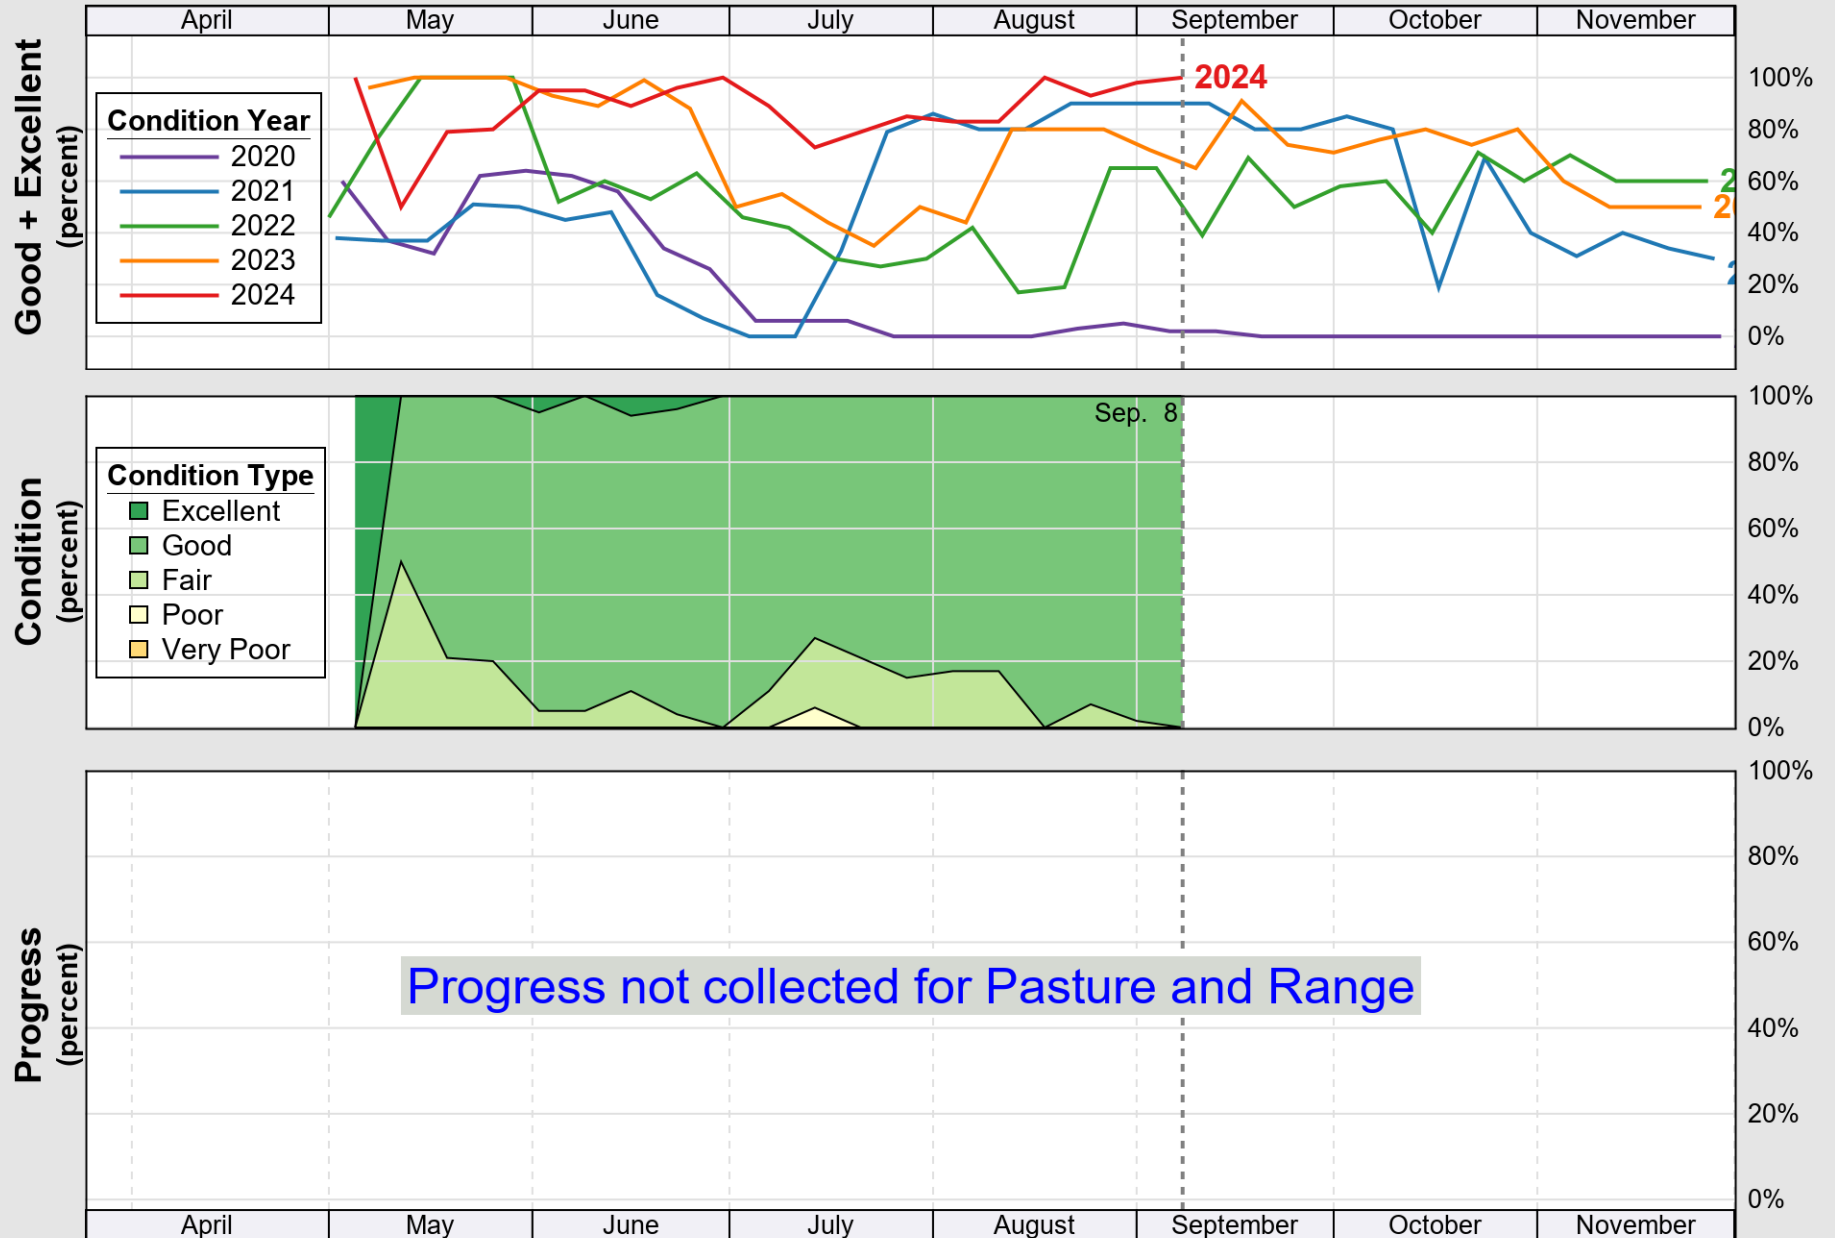

# Crop Progress and Condition: Corn in New Hampshire , 2024

NASS

Source: National Agricultural Statistics Service (NASS), Crop Progress Report

# USDA Crop Progress and Condition: Pasture and Range in New Hampshire, 2024 NASS

Source: National Agricultural Statistics Service (NASS), Crop Progress Report