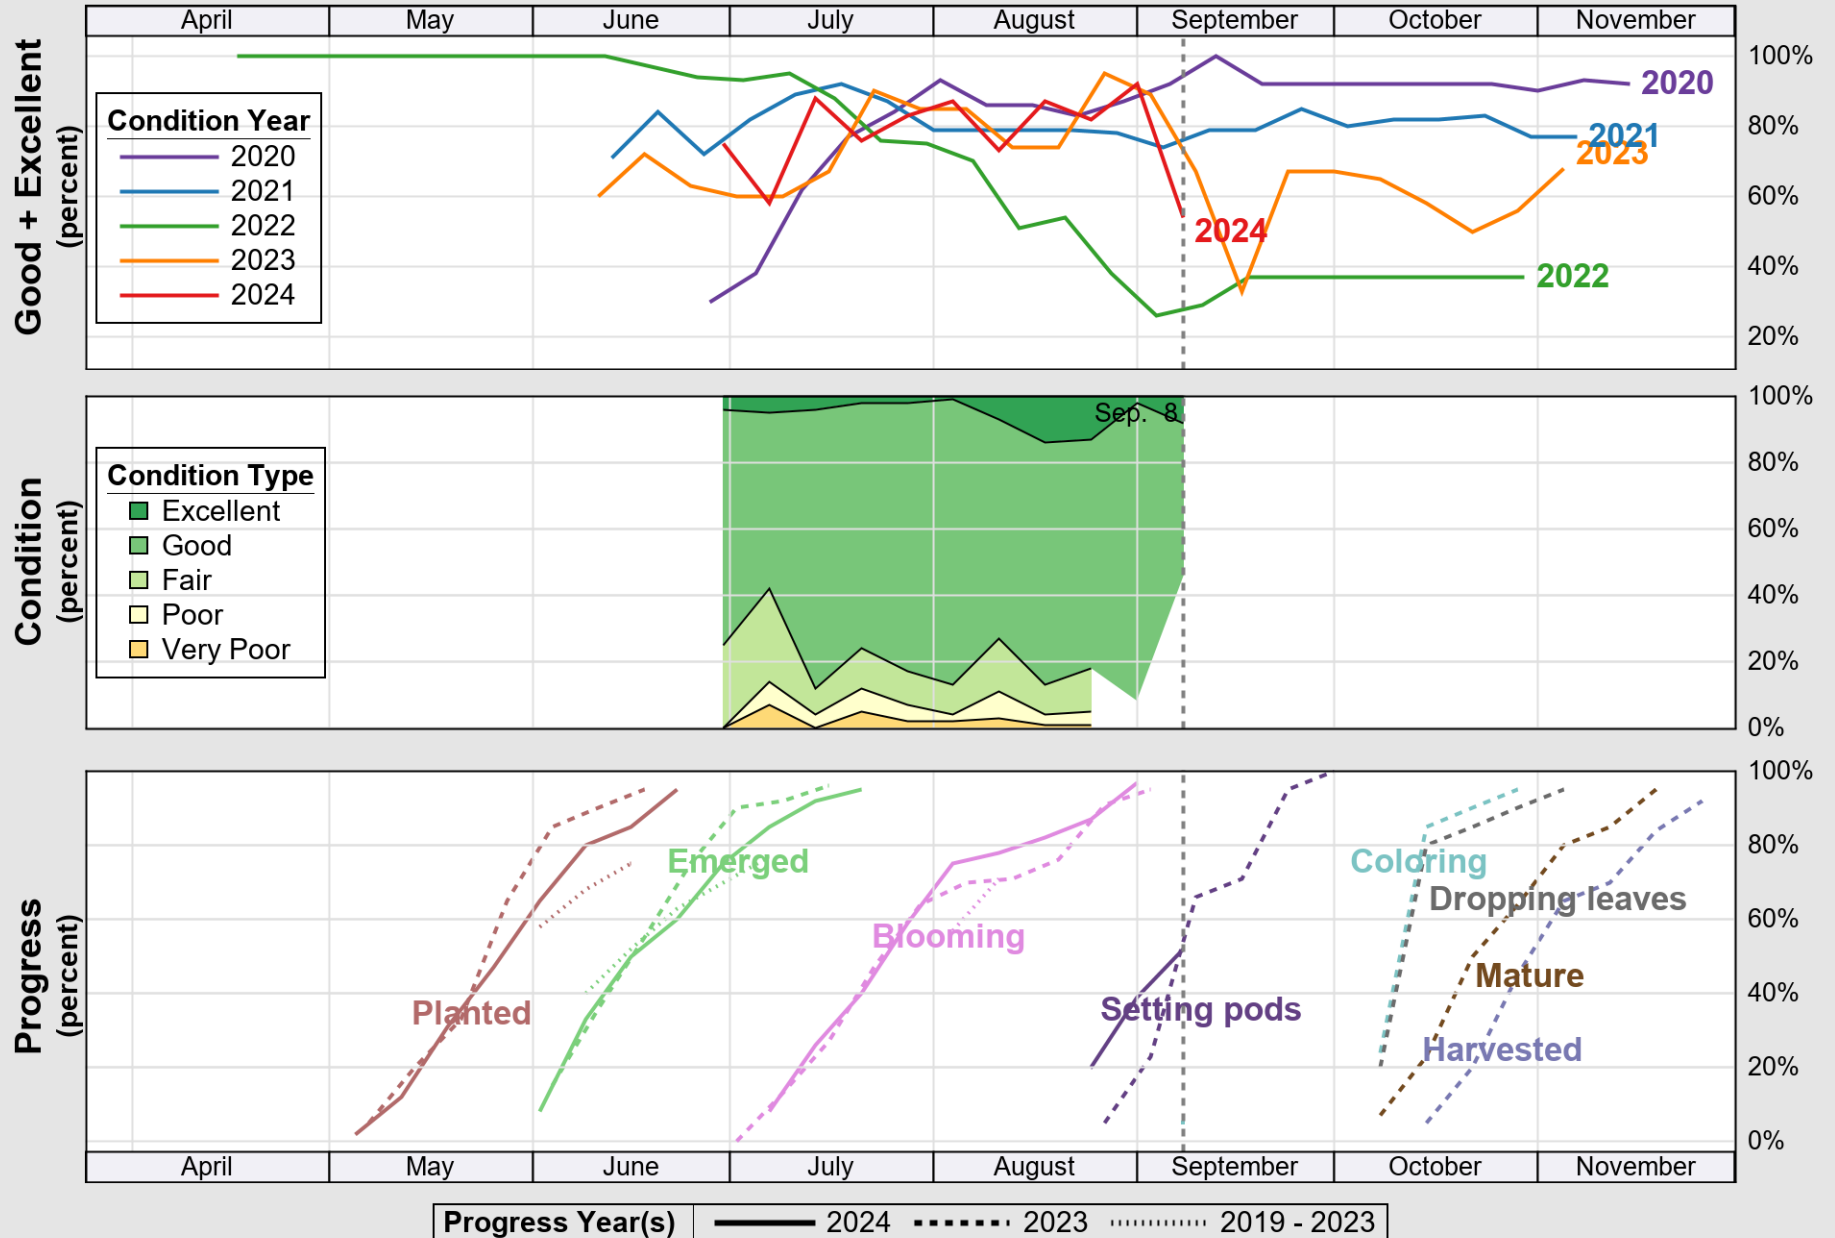

# Crop Progress and Condition: Corn in New Jersey , 2024

NASS

Source: National Agricultural Statistics Service (NASS), Crop Progress Report

Source: National Agricultural Statistics Service (NASS), Crop Progress Report

# Crop Progress and Condition: Soybeans in New Jersey , 2024

NASS

Source: National Agricultural Statistics Service (NASS), Crop Progress Report