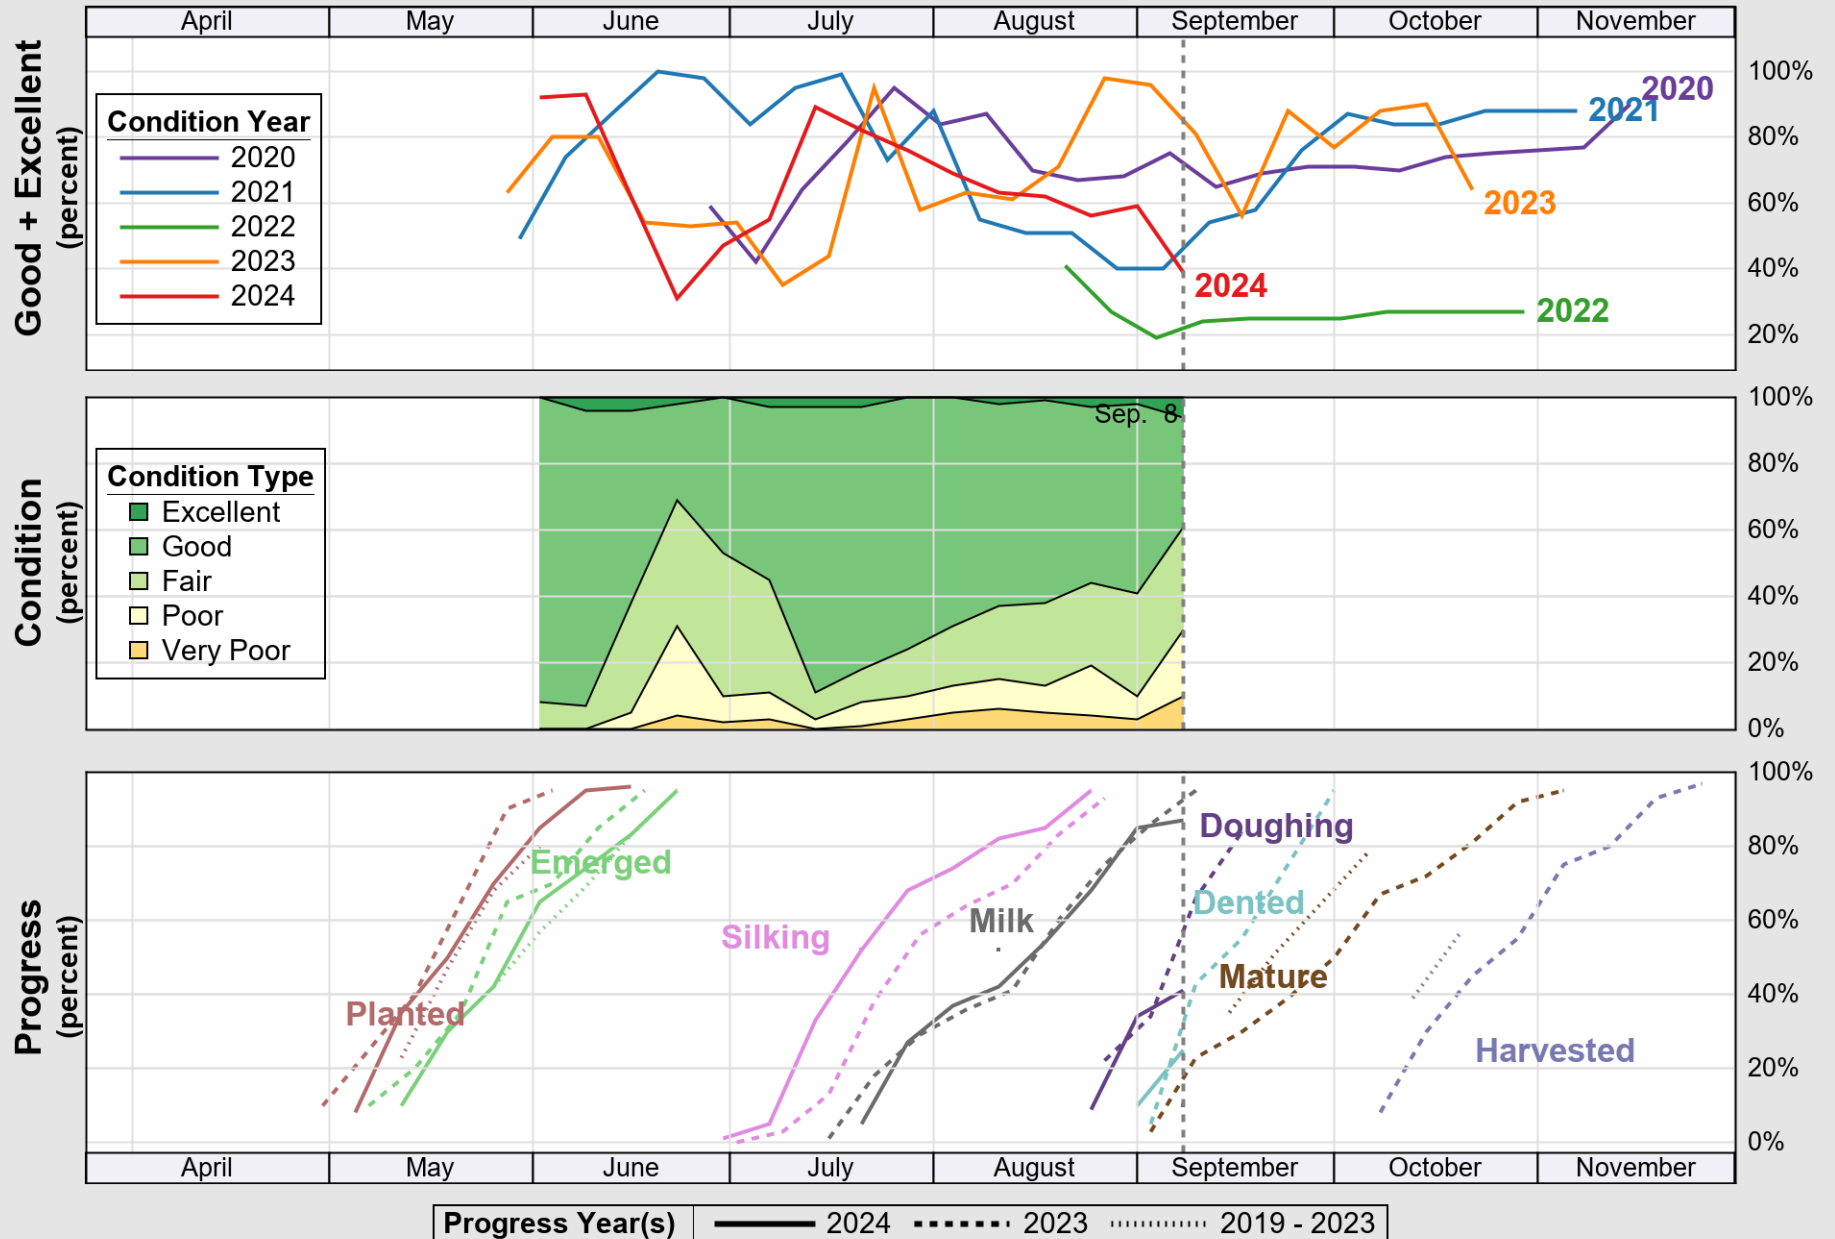

# Crop Progress and Condition: Corn in New Jersey , 2024

NASS

Source: National Agricultural Statistics Service (NASS), Crop Progress Report

Source: National Agricultural Statistics Service (NASS), Crop Progress Report

# Crop Progress and Condition: Soybeans in New Jersey , 2024

NASS

Source: National Agricultural Statistics Service (NASS), Crop Progress Report