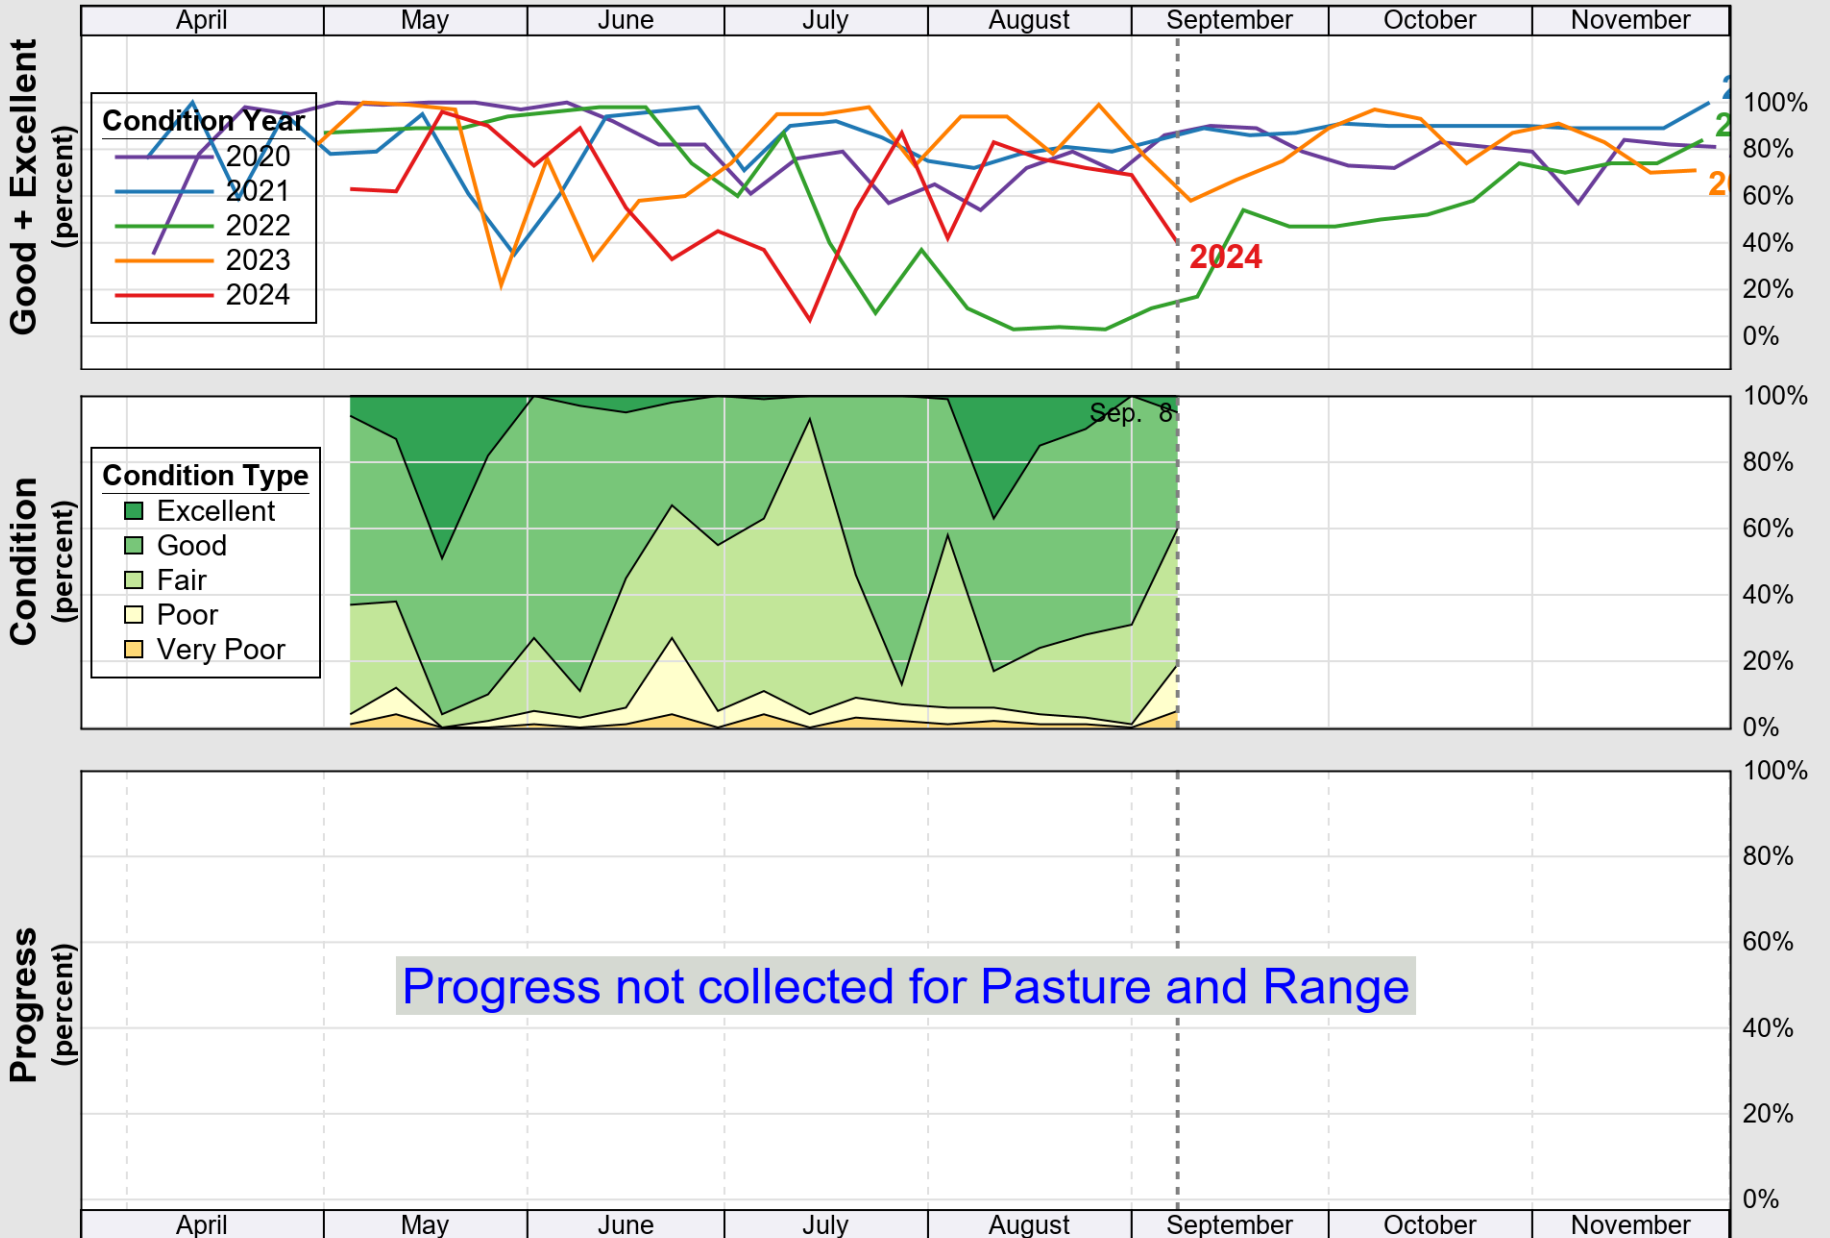

# Crop Progress and Condition: Corn in New Jersey , 2024

NASS

Source: National Agricultural Statistics Service (NASS), Crop Progress Report

Source: National Agricultural Statistics Service (NASS), Crop Progress Report