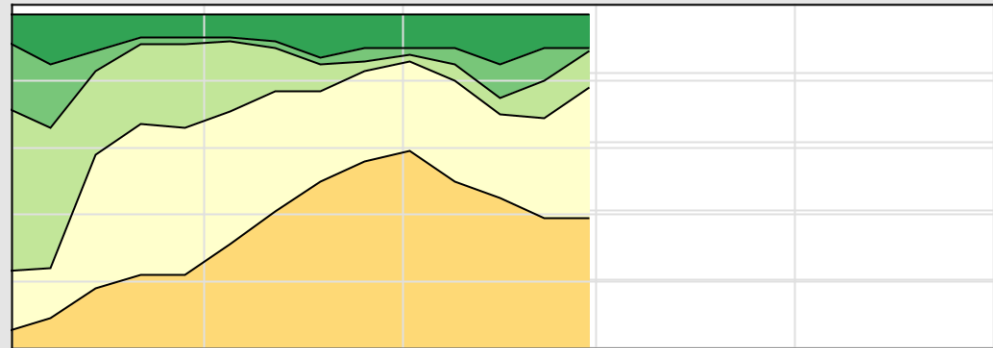

USDA

Crop Progress and Condition: Winter Wheat in New Mexico , 2024

NASS

Progress Year(s) — 2024 ..... 2023 ..... 2019 - 2023

Source: National Agricultural Statistics Service (NASS), Crop Progress Report