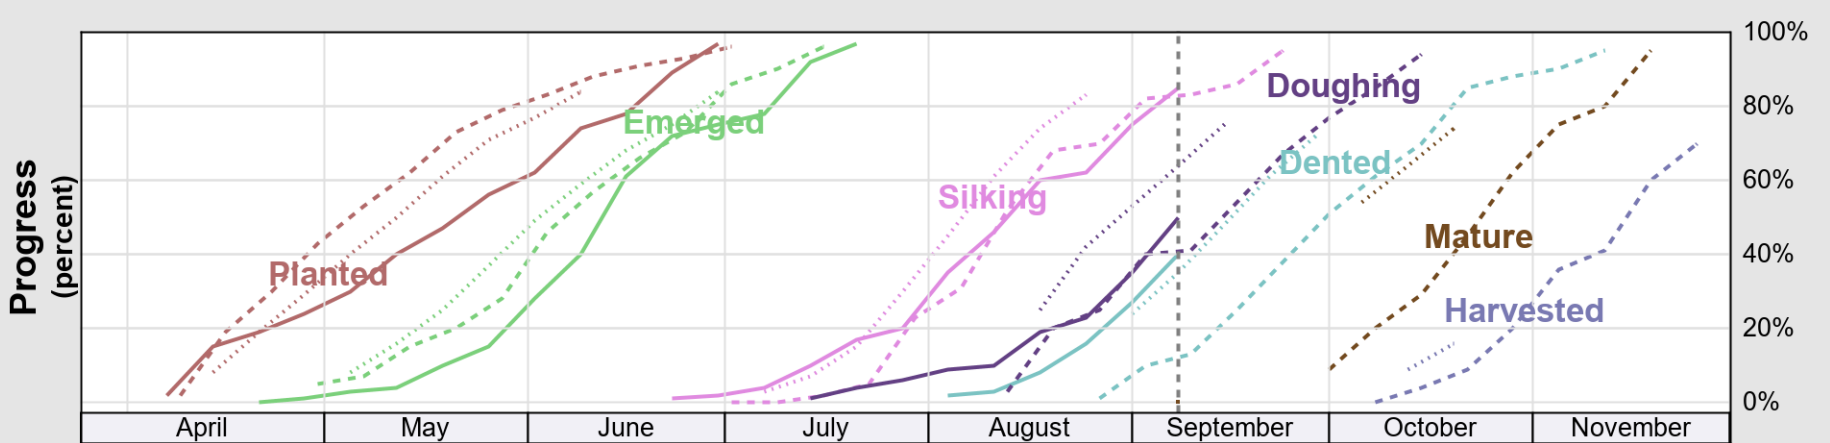

USDA

Crop Progress and Condition: Corn in New Mexico , 2024

NASS

Progress Year(s) — 2024 2023 2019 - 2023

Source: National Agricultural Statistics Service (NASS), Crop Progress Report

USDA

Crop Progress and Condition: Cotton in New Mexico , 2024