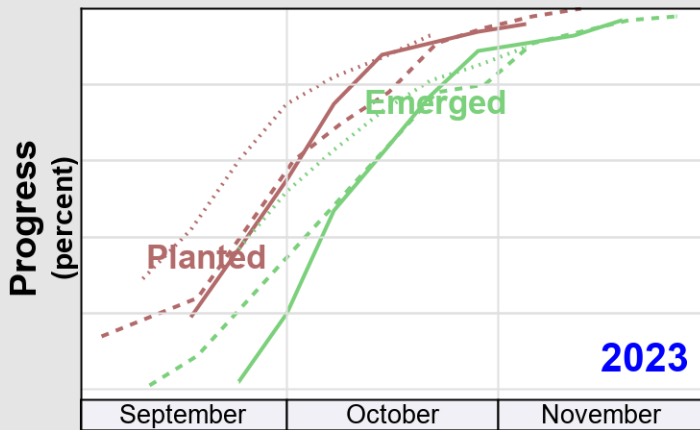

USDA

Crop Progress and Condition: Peanuts in New Mexico , 2024

NASS

Source: National Agricultural Statistics Service (NASS), Crop Progress Report

USDA

Crop Progress and Condition: Winter Wheat in New Mexico , 2024

NASS

Progress Year(s) — 2024 2023 2019 - 2023

Source: National Agricultural Statistics Service (NASS), Crop Progress Report