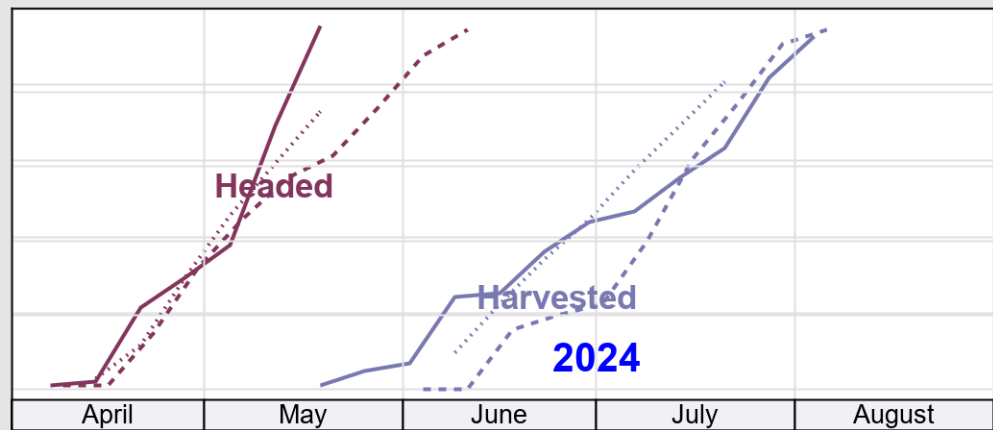

USDA

Crop Progress and Condition: Peanuts in New Mexico , 2024

NASS

Source: National Agricultural Statistics Service (NASS), Crop Progress Report

USDA

Crop Progress and Condition: Winter Wheat in New Mexico , 2024

NASS

Progress Year(s) — 2024 2023 2019 - 2023

Source: National Agricultural Statistics Service (NASS), Crop Progress Report