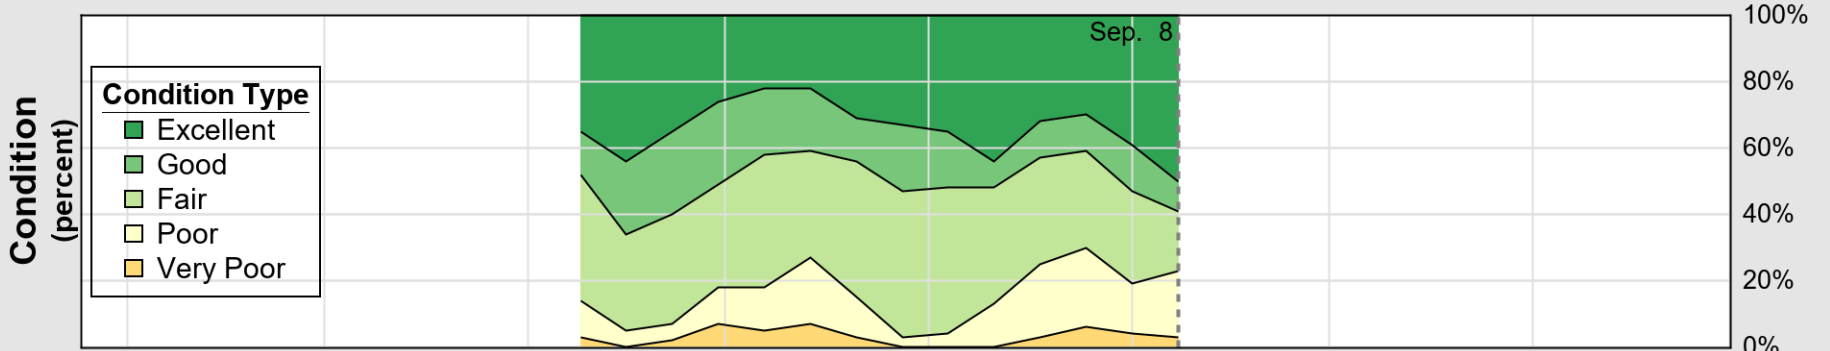

USDA

Crop Progress and Condition: Corn in New Mexico , 2024

NASS

Progress Year(s) — 2024 2023 2019 - 2023

Source: National Agricultural Statistics Service (NASS), Crop Progress Report

USDA

Crop Progress and Condition: Cotton in New Mexico , 2024