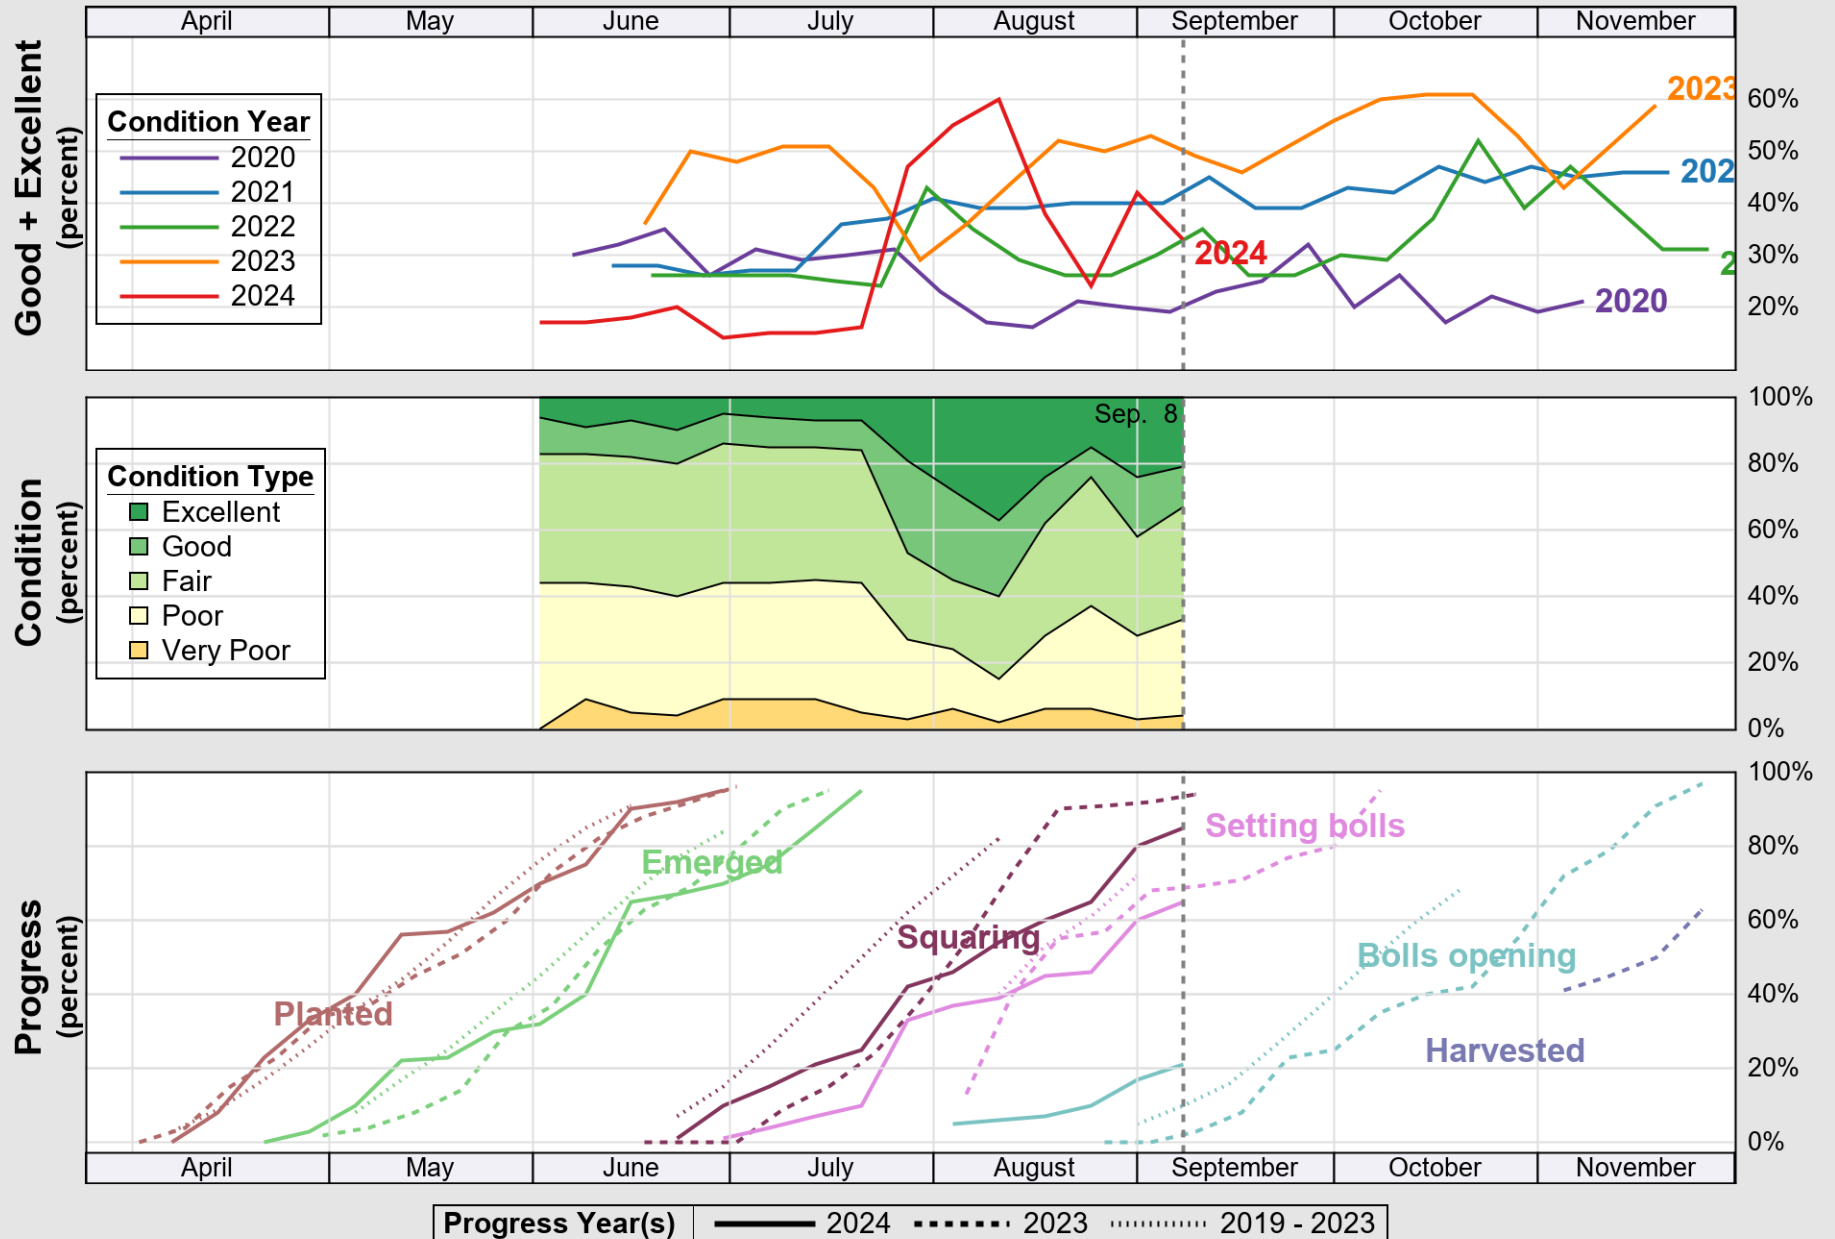

USDA

Crop Progress and Condition: Corn in New Mexico , 2024

NASS

Progress Year(s) — 2024 2023 2019 - 2023

Source: National Agricultural Statistics Service (NASS), Crop Progress Report

USDA

Crop Progress and Condition: Cotton in New Mexico , 2024

NASS

Source: National Agricultural Statistics Service (NASS), Crop Progress Report

USDA

Crop Progress and Condition: Pasture and Range in New Mexico , 2024

NASS

Source: National Agricultural Statistics Service (NASS), Crop Progress Report

USDA

Crop Progress and Condition: Peanuts in New Mexico , 2024

NASS

Source: National Agricultural Statistics Service (NASS), Crop Progress Report

USDA

Crop Progress and Condition: Winter Wheat in New Mexico , 2024

NASS

Progress Year(s) — 2024 2023 2019 - 2023

Source: National Agricultural Statistics Service (NASS), Crop Progress Report