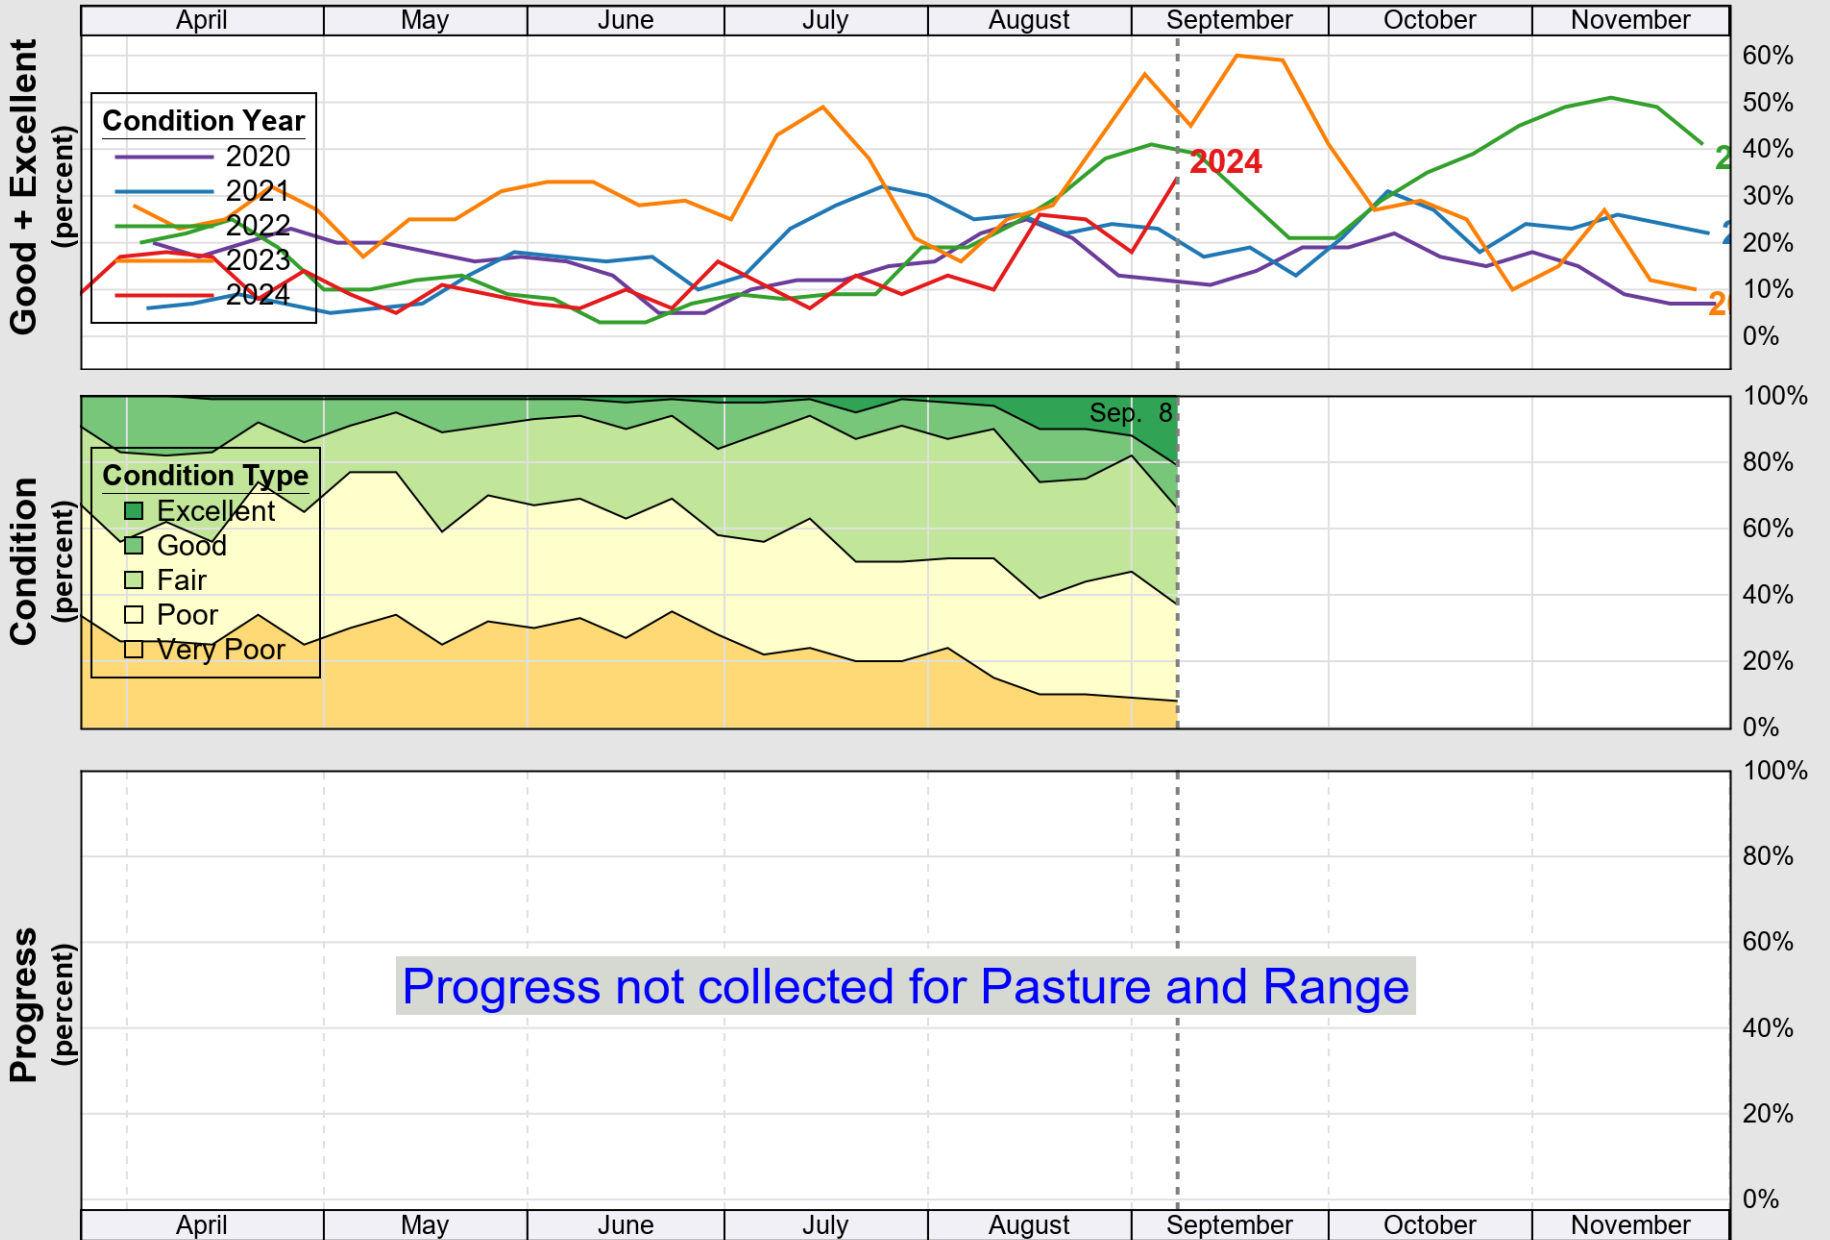

USDA

Crop Progress and Condition: Corn in New Mexico , 2024

NASS

Progress Year(s) — 2024 2023 2019 - 2023

Source: National Agricultural Statistics Service (NASS), Crop Progress Report

USDA

Crop Progress and Condition: Cotton in New Mexico , 2024

NASS

Source: National Agricultural Statistics Service (NASS), Crop Progress Report

USDA

Crop Progress and Condition: Pasture and Range in New Mexico , 2024

NASS

Source: National Agricultural Statistics Service (NASS), Crop Progress Report

USDA

Crop Progress and Condition: Peanuts in New Mexico , 2024

NASS

Source: National Agricultural Statistics Service (NASS), Crop Progress Report

USDA

Crop Progress and Condition: Winter Wheat in New Mexico , 2024

NASS

Progress Year(s) — 2024 2023 2019 - 2023

Source: National Agricultural Statistics Service (NASS), Crop Progress Report