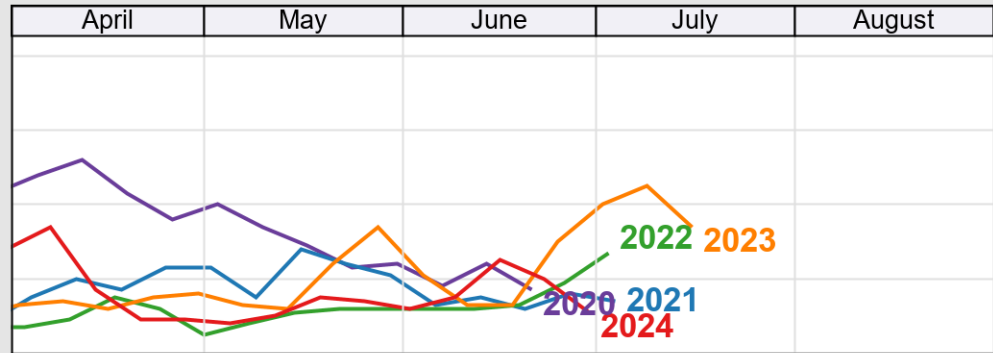

USDA

Crop Progress and Condition: Peanuts in New Mexico , 2024

NASS

Source: National Agricultural Statistics Service (NASS), Crop Progress Report

USDA

Crop Progress and Condition: Winter Wheat in New Mexico , 2024

NASS

Progress Year(s) — 2024 2023 2019 - 2023

Source: National Agricultural Statistics Service (NASS), Crop Progress Report