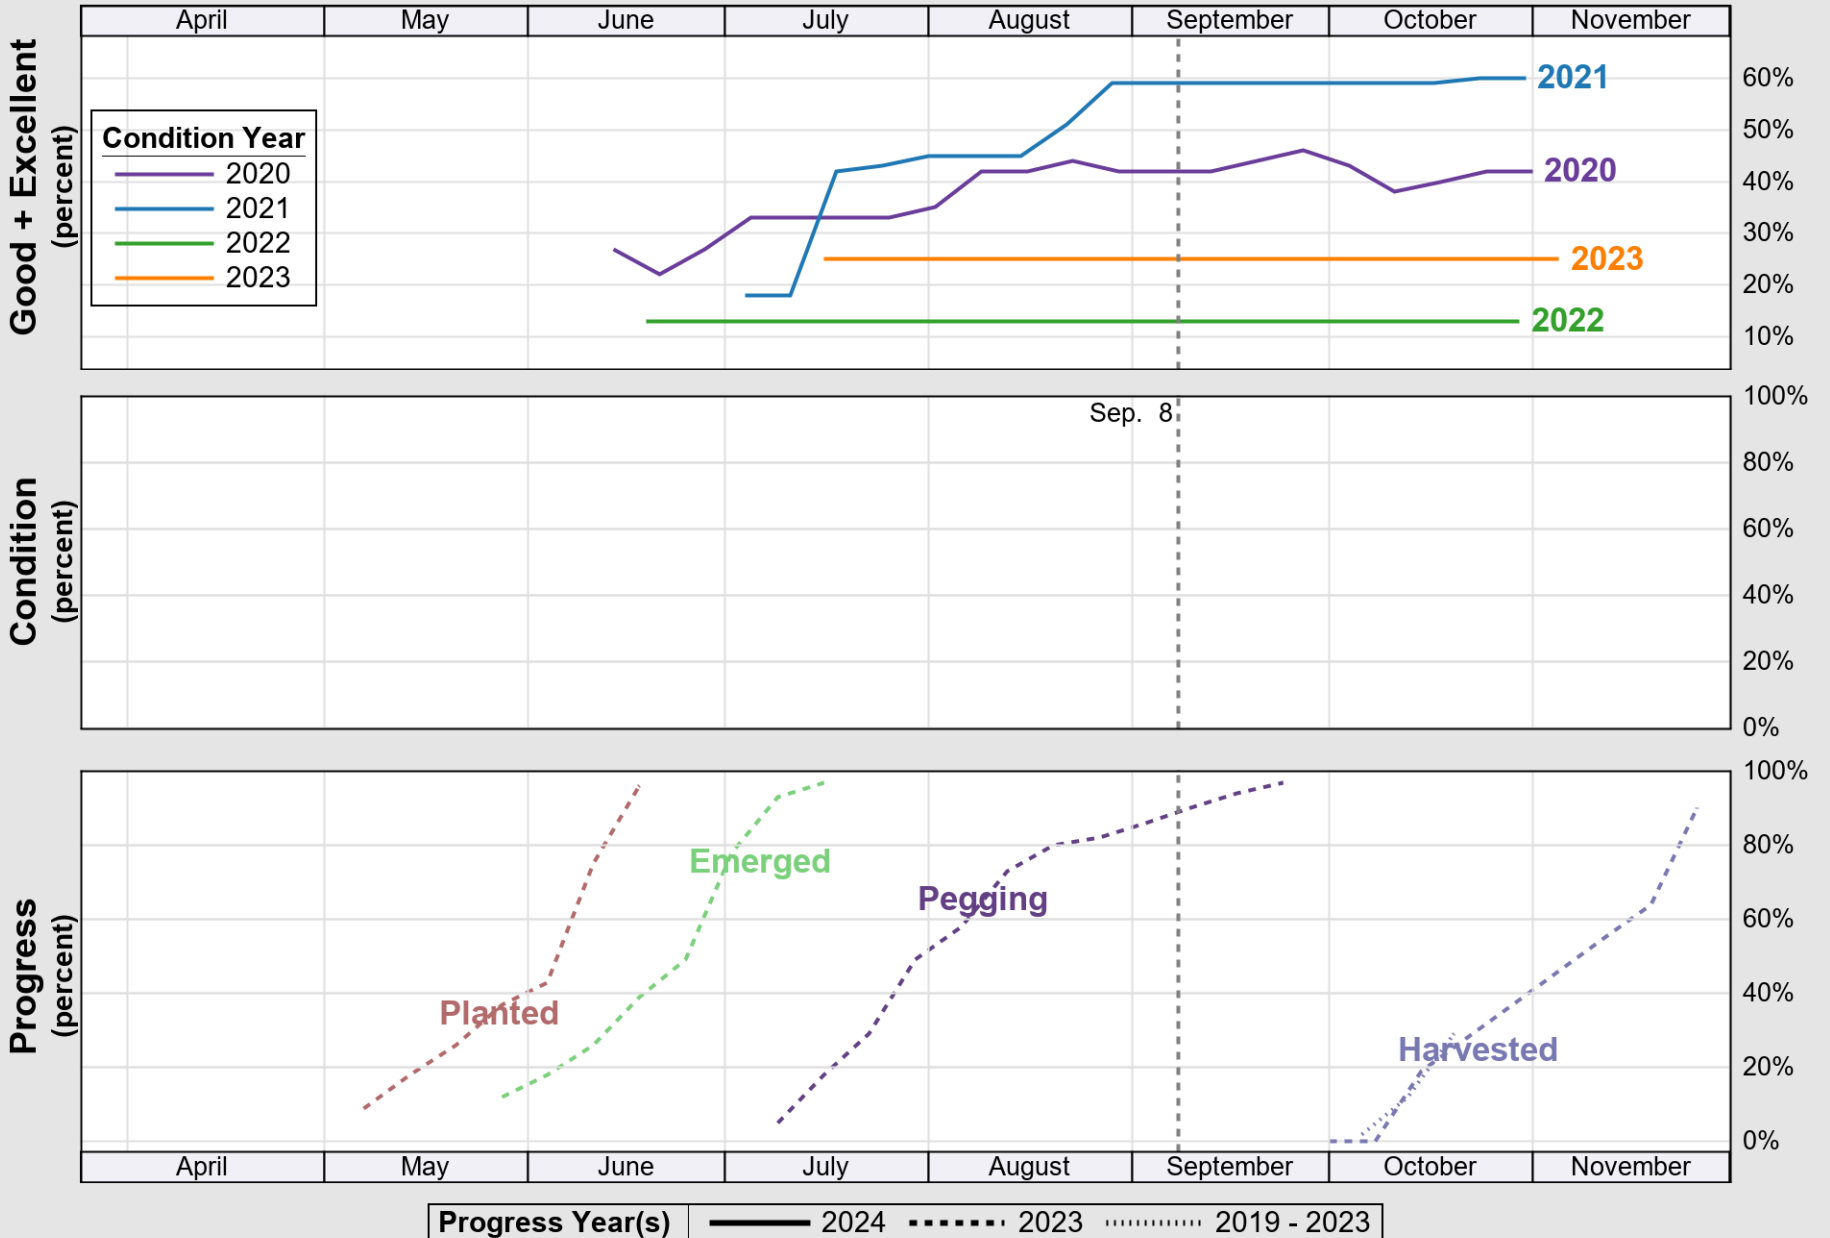

USDA

Crop Progress and Condition: Corn in New Mexico , 2024

NASS

Progress Year(s) — 2024 2023 2019 - 2023

Source: National Agricultural Statistics Service (NASS), Crop Progress Report

USDA

Crop Progress and Condition: Cotton in New Mexico , 2024

NASS

Source: National Agricultural Statistics Service (NASS), Crop Progress Report

USDA

Crop Progress and Condition: Pasture and Range in New Mexico , 2024

NASS

Source: National Agricultural Statistics Service (NASS), Crop Progress Report

USDA

Crop Progress and Condition: Peanuts in New Mexico , 2024

NASS

Source: National Agricultural Statistics Service (NASS), Crop Progress Report

USDA

Crop Progress and Condition: Winter Wheat in New Mexico , 2024

NASS

Progress Year(s) — 2024 2023 2019 - 2023

Source: National Agricultural Statistics Service (NASS), Crop Progress Report