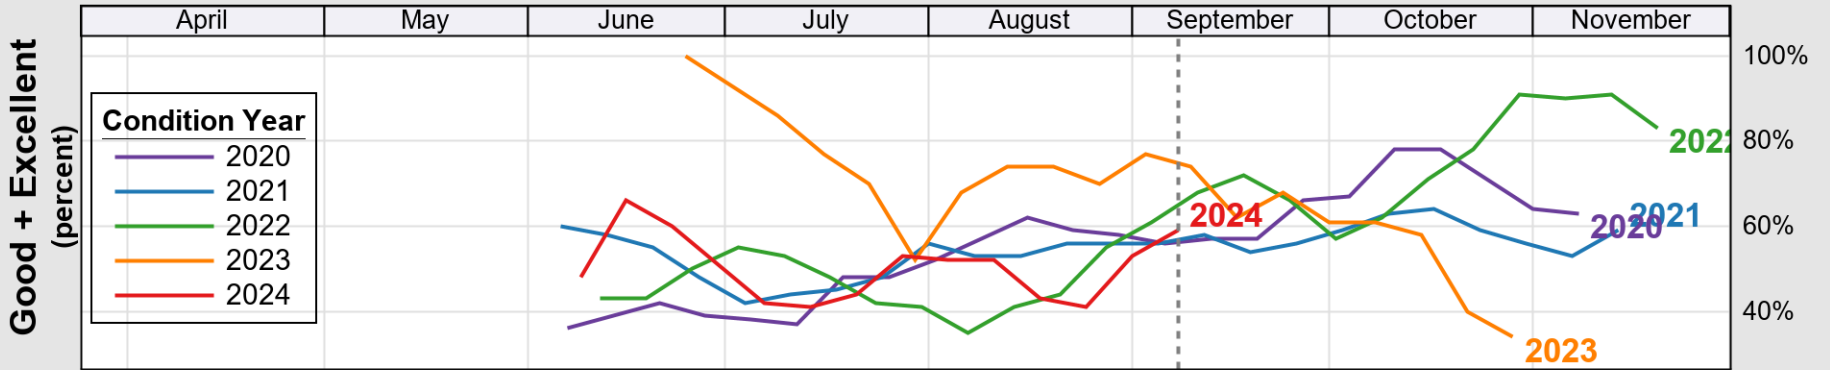

USDA

Crop Progress and Condition: Corn in New Mexico , 2024

NASS

Progress Year(s) — 2024 2023 2019 - 2023

Source: National Agricultural Statistics Service (NASS), Crop Progress Report

USDA

Crop Progress and Condition: Cotton in New Mexico , 2024