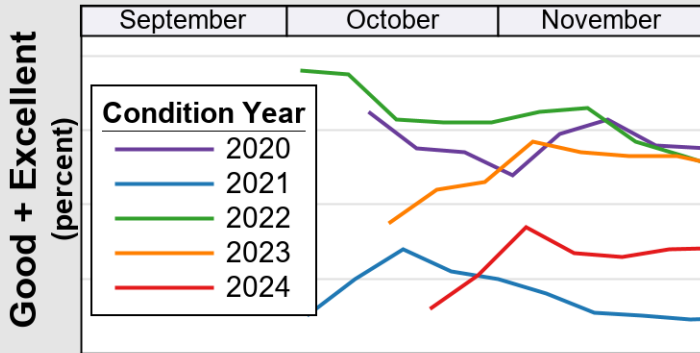

USDA

Crop Progress and Condition: Peanuts in New Mexico , 2024

NASS

Source: National Agricultural Statistics Service (NASS), Crop Progress Report

USDA

Crop Progress and Condition: Winter Wheat in New Mexico , 2024

NASS

Progress Year(s) — 2024 2023 2019 - 2023

Source: National Agricultural Statistics Service (NASS), Crop Progress Report