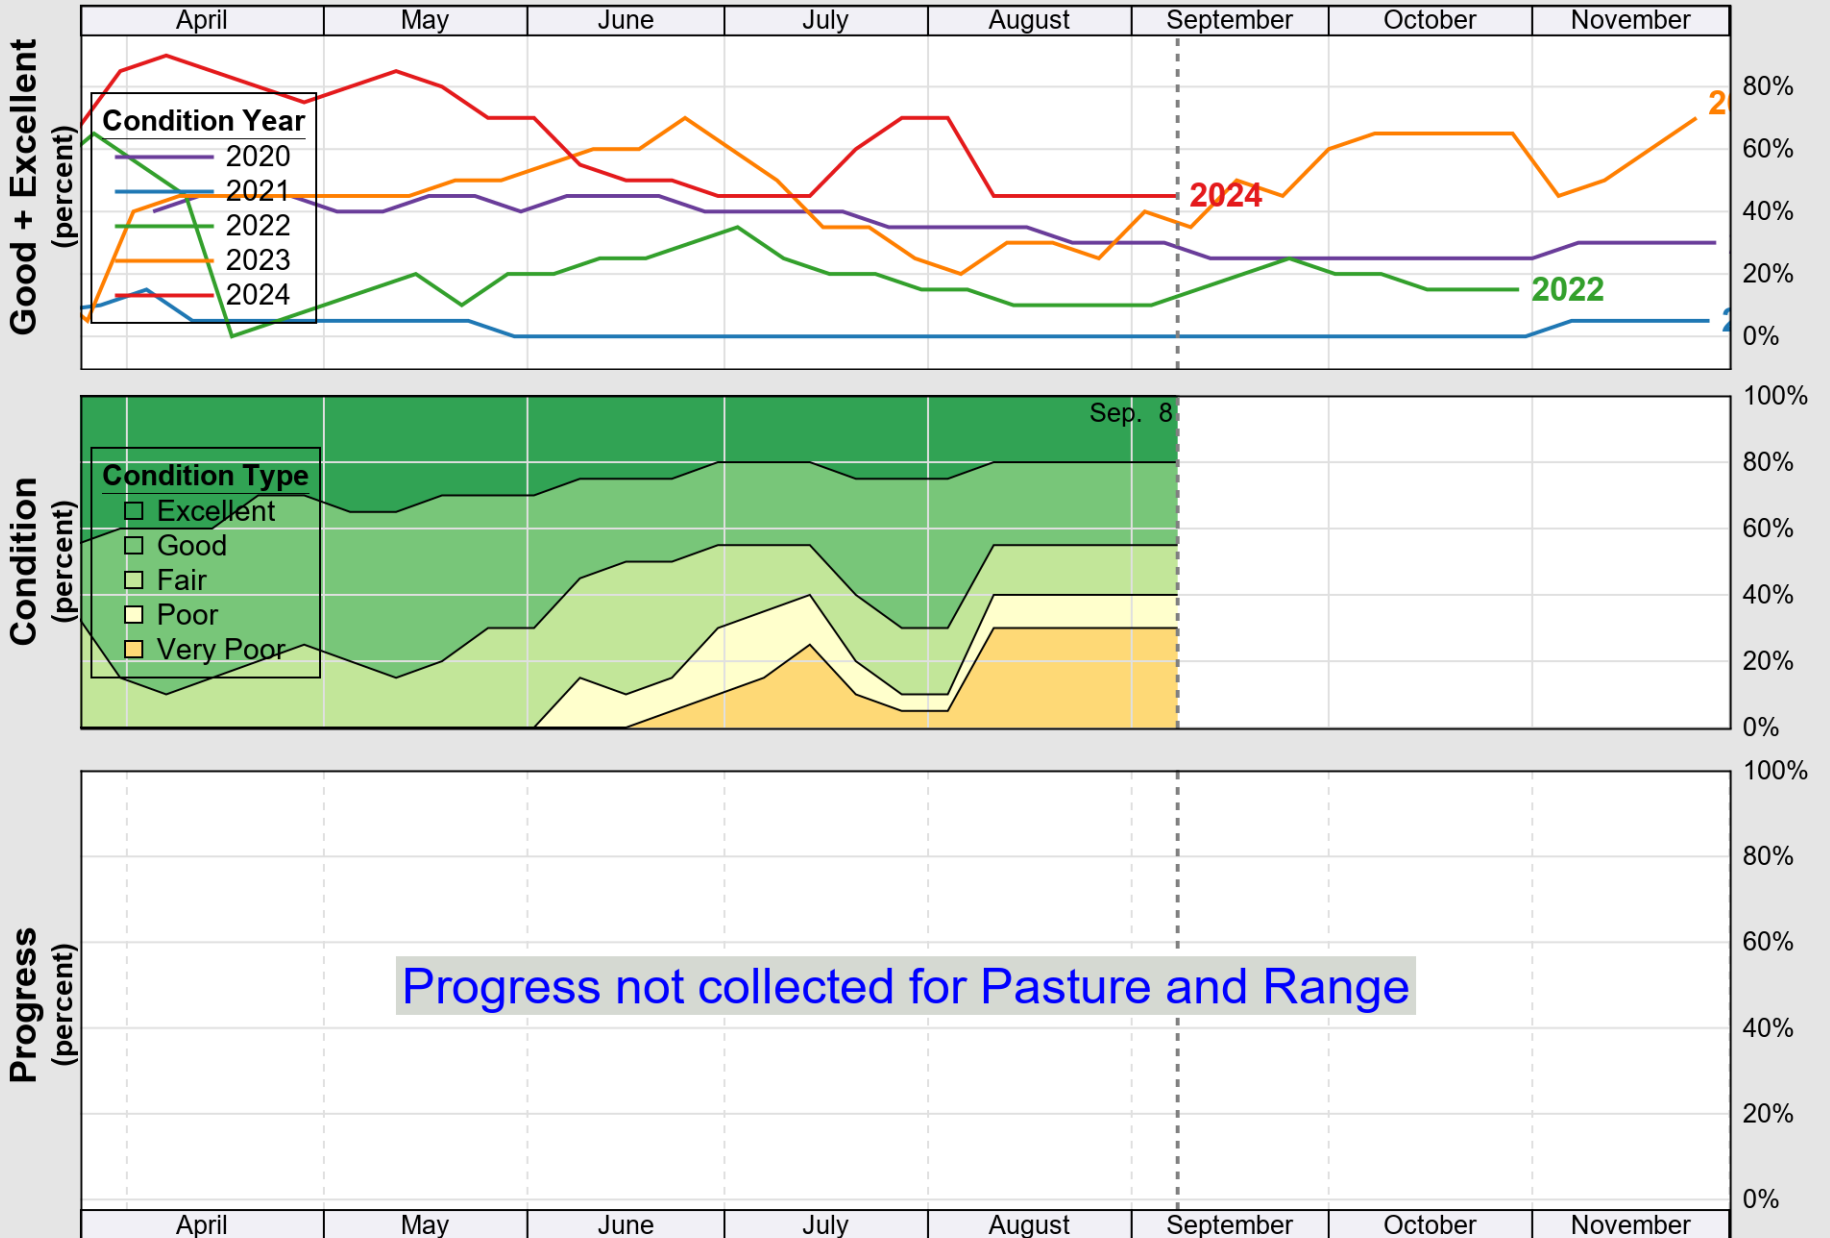

USDA

Crop Progress and Condition: Pasture and Range in Nevada, 2024

NASS

Source: National Agricultural Statistics Service (NASS), Crop Progress Report