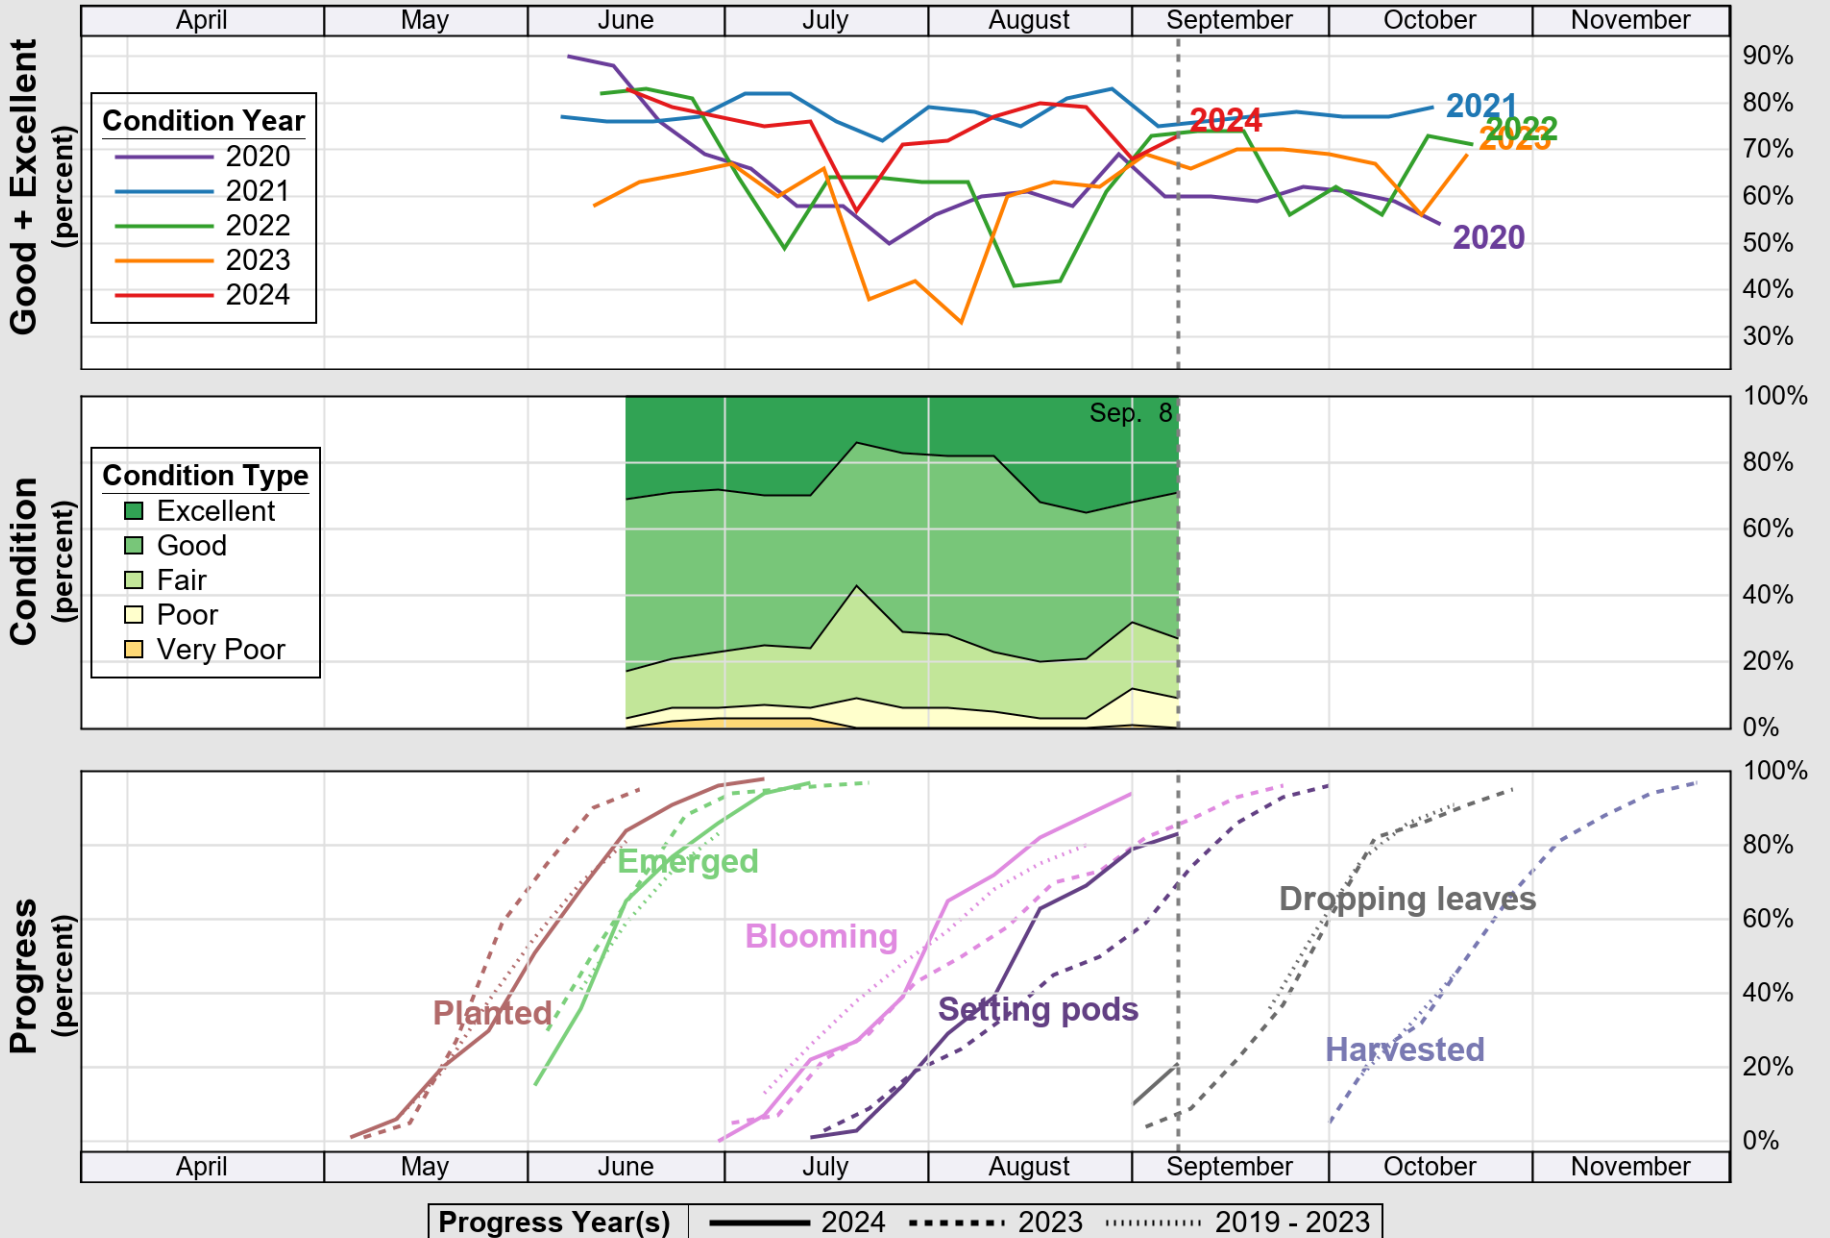

USDA

Crop Progress and Condition: Barley in New York , 2024

NASS

Source: National Agricultural Statistics Service (NASS), Crop Progress Report

USDA

Crop Progress and Condition: Corn in New York , 2024

NASS

Source: National Agricultural Statistics Service (NASS), Crop Progress Report

USDA

Crop Progress and Condition: Oats in New York , 2024

NASS

Source: National Agricultural Statistics Service (NASS), Crop Progress Report

Source: National Agricultural Statistics Service (NASS), Crop Progress Report

USDA

Crop Progress and Condition: Soybeans in New York , 2024

NASS

Source: National Agricultural Statistics Service (NASS), Crop Progress Report

USDA

Crop Progress and Condition: Winter Wheat in New York , 2024

NASS

Source: National Agricultural Statistics Service (NASS), Crop Progress Report