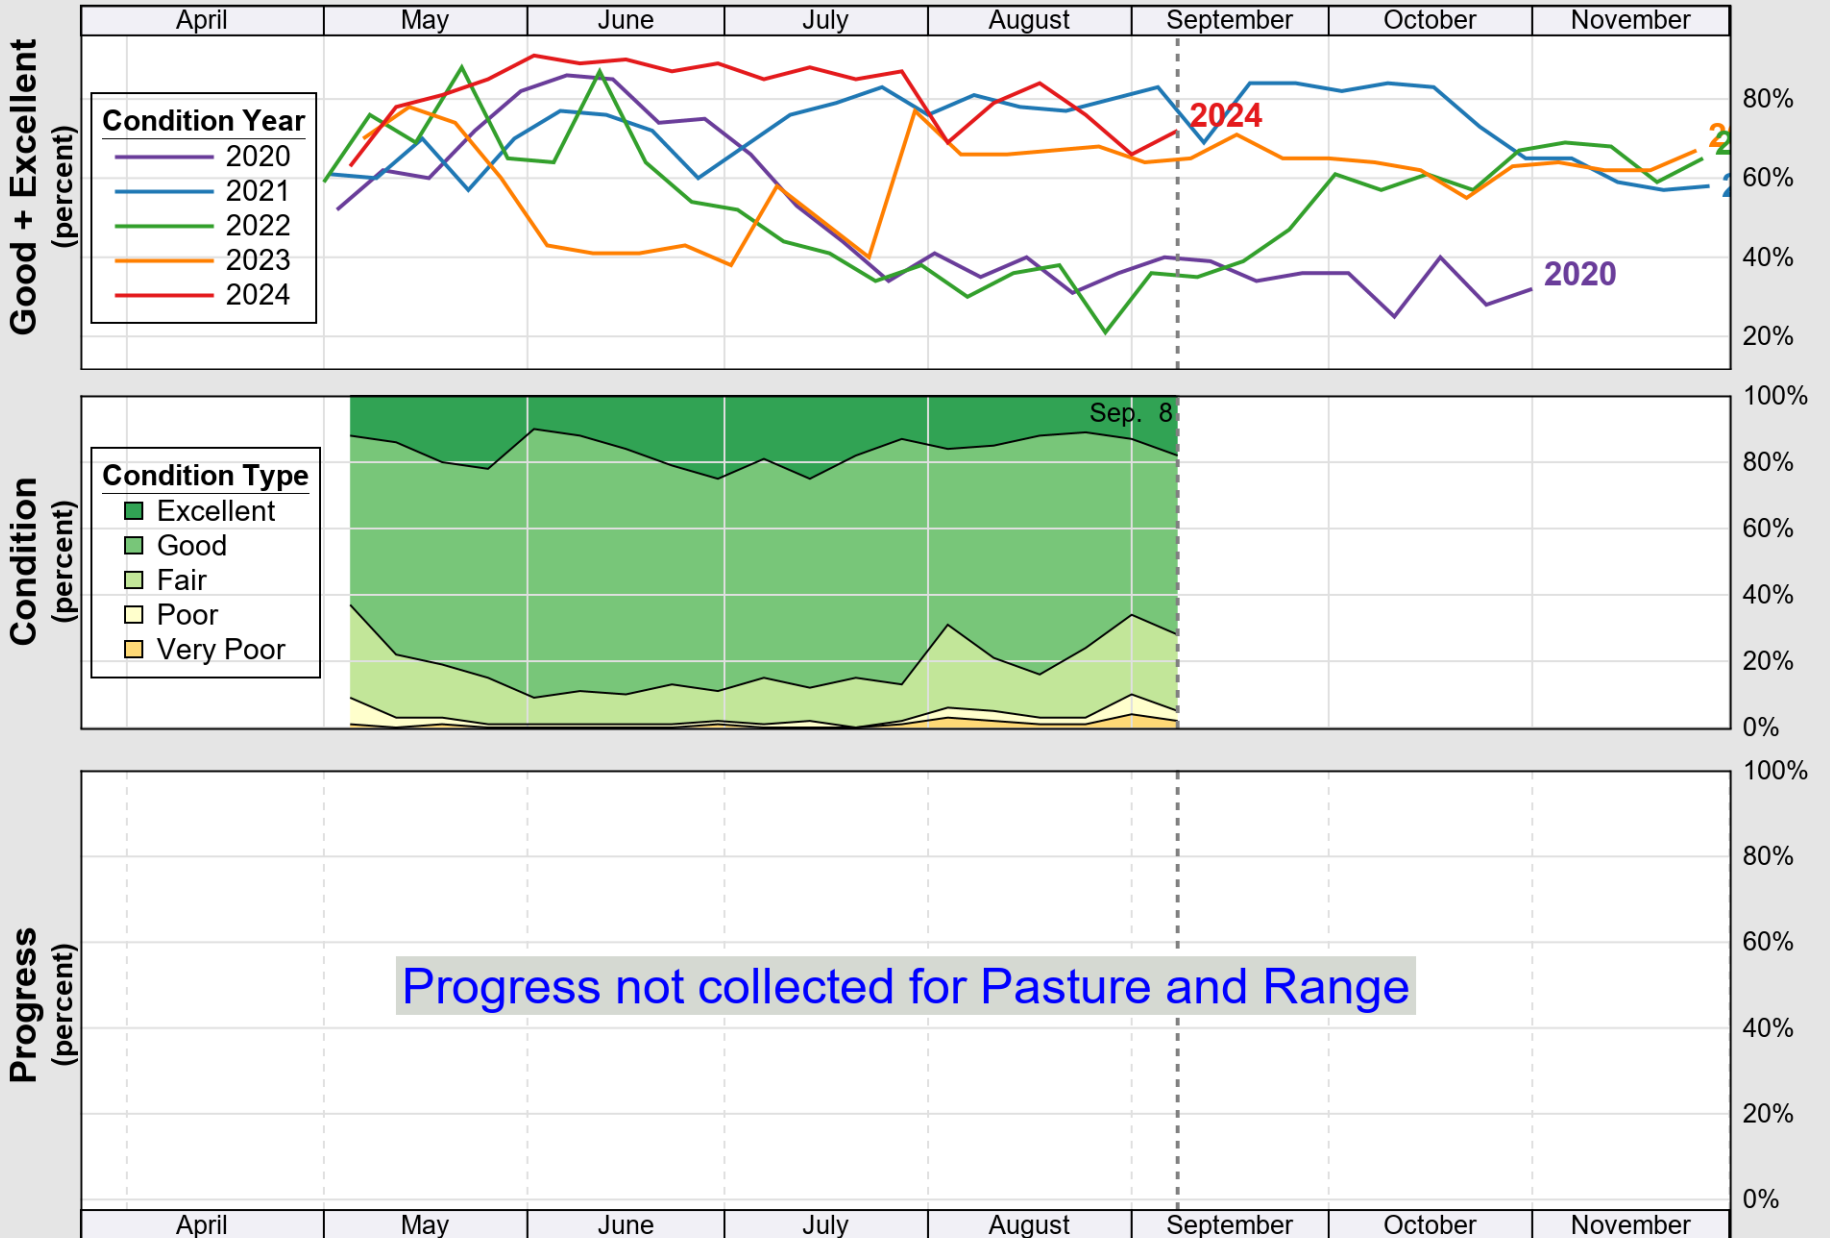

USDA

Crop Progress and Condition: Barley in New York , 2024

NASS

Source: National Agricultural Statistics Service (NASS), Crop Progress Report

USDA

Crop Progress and Condition: Corn in New York , 2024

NASS

Source: National Agricultural Statistics Service (NASS), Crop Progress Report

USDA

Crop Progress and Condition: Oats in New York , 2024

NASS

Source: National Agricultural Statistics Service (NASS), Crop Progress Report

Source: National Agricultural Statistics Service (NASS), Crop Progress Report

USDA

Crop Progress and Condition: Soybeans in New York , 2024

NASS

Source: National Agricultural Statistics Service (NASS), Crop Progress Report

USDA

Crop Progress and Condition: Winter Wheat in New York , 2024