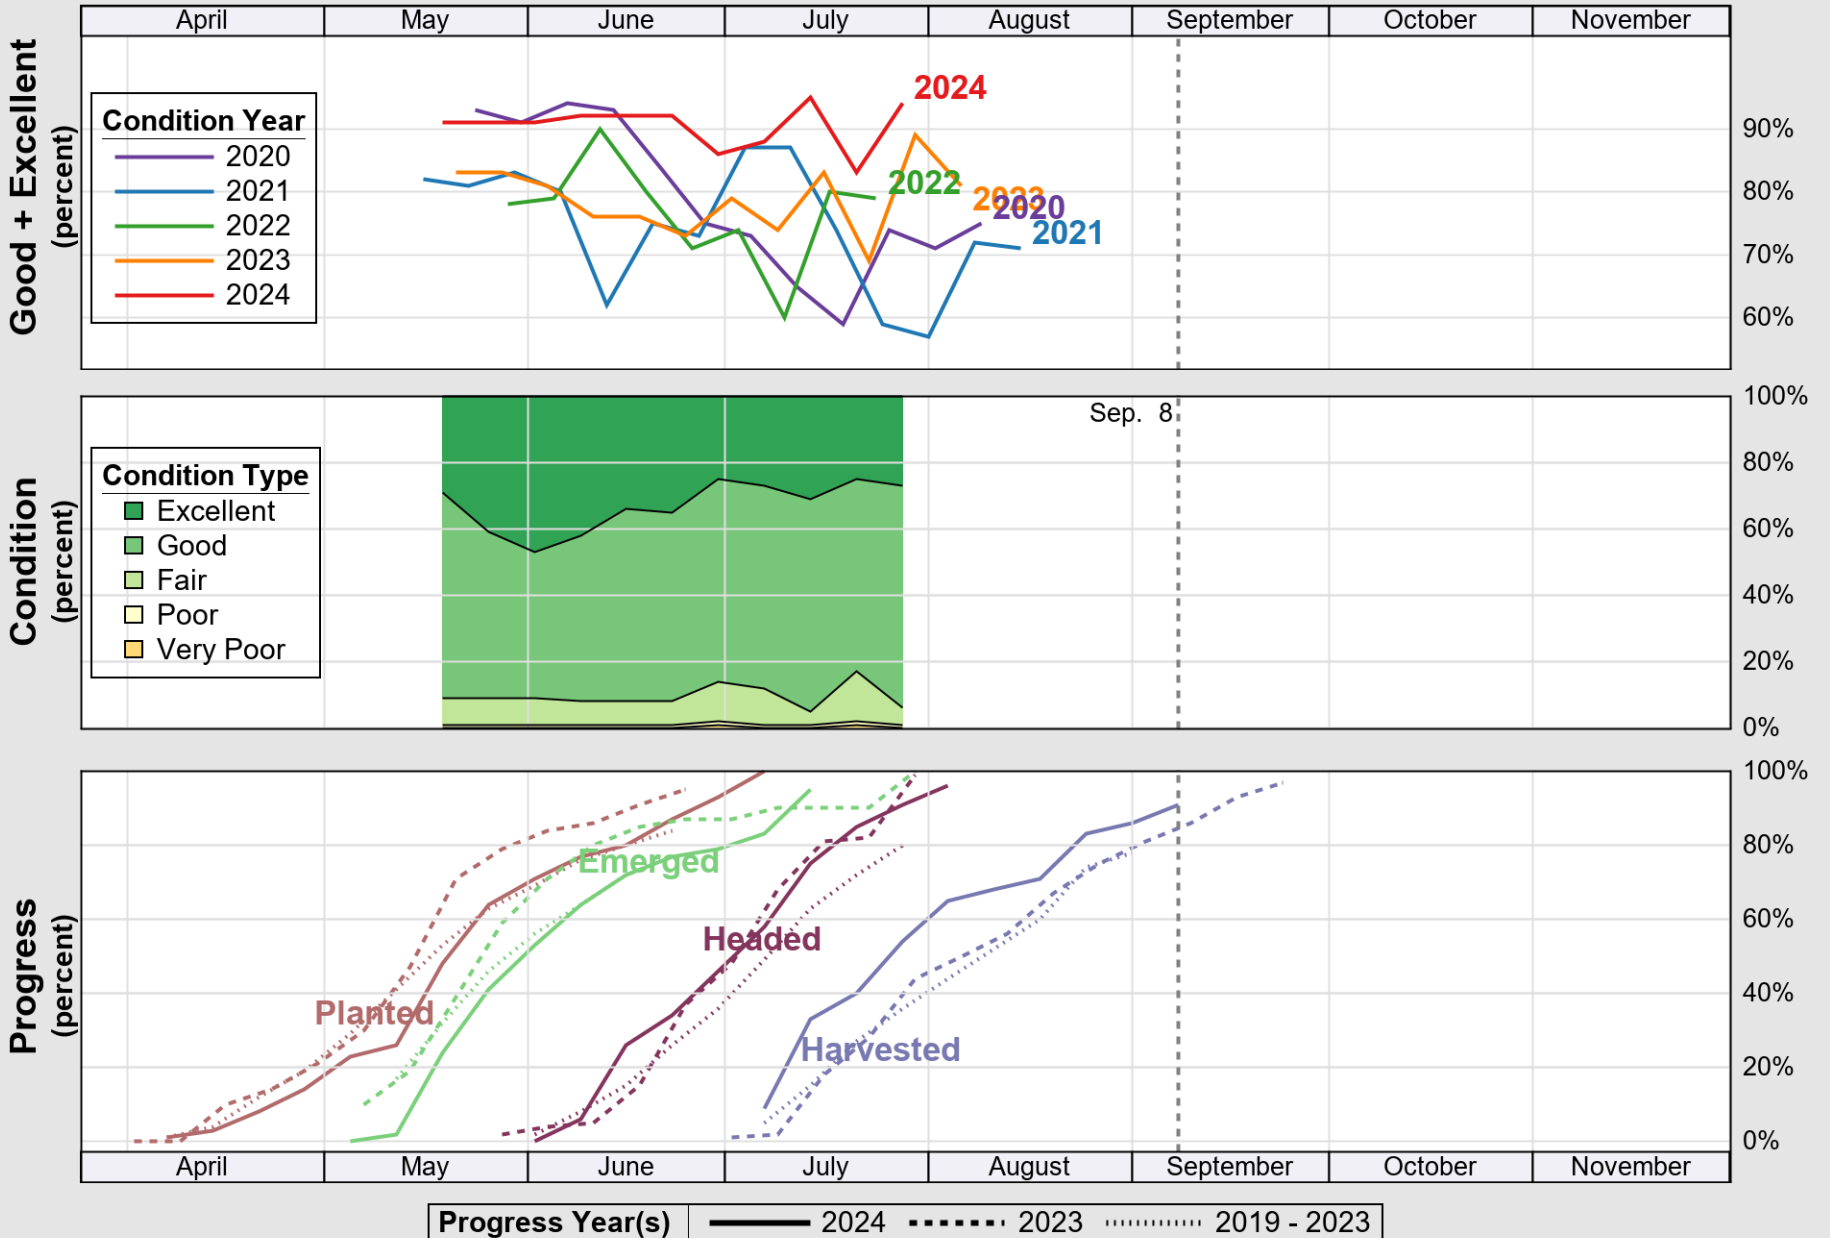

USDA

Crop Progress and Condition: Barley in New York , 2024

NASS

Source: National Agricultural Statistics Service (NASS), Crop Progress Report

USDA

Crop Progress and Condition: Corn in New York , 2024

NASS

Source: National Agricultural Statistics Service (NASS), Crop Progress Report

USDA

Crop Progress and Condition: Oats in New York , 2024

NASS

Source: National Agricultural Statistics Service (NASS), Crop Progress Report

Source: National Agricultural Statistics Service (NASS), Crop Progress Report

USDA

Crop Progress and Condition: Soybeans in New York , 2024

NASS

Source: National Agricultural Statistics Service (NASS), Crop Progress Report

USDA

Crop Progress and Condition: Winter Wheat in New York , 2024