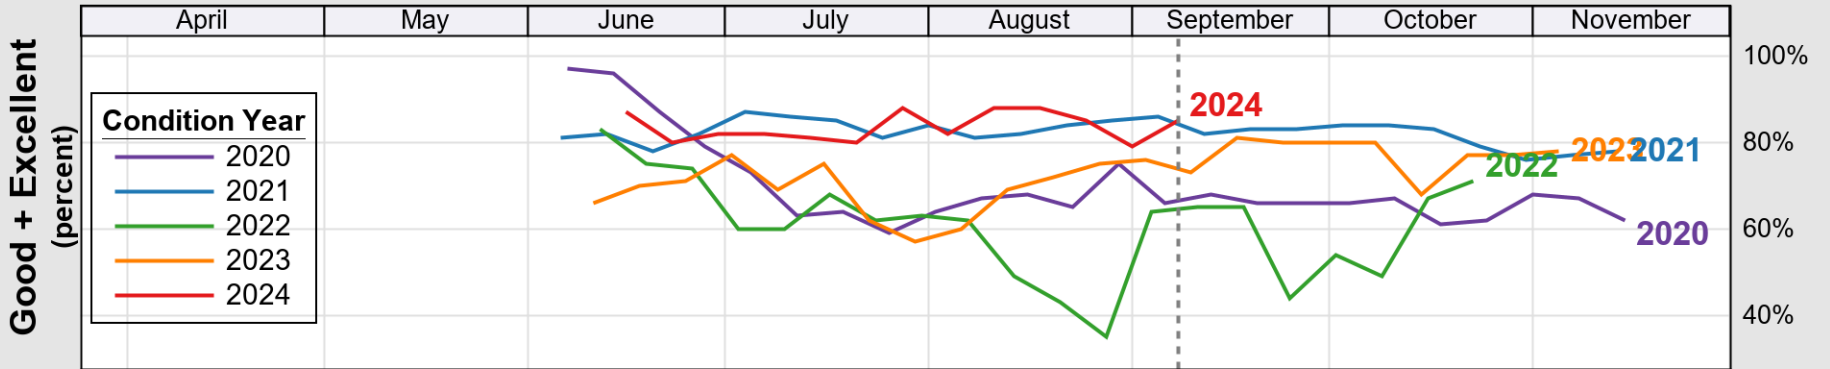

USDA

Crop Progress and Condition: Barley in New York , 2024

NASS

Source: National Agricultural Statistics Service (NASS), Crop Progress Report

USDA

Crop Progress and Condition: Corn in New York , 2024

NASS

Source: National Agricultural Statistics Service (NASS), Crop Progress Report