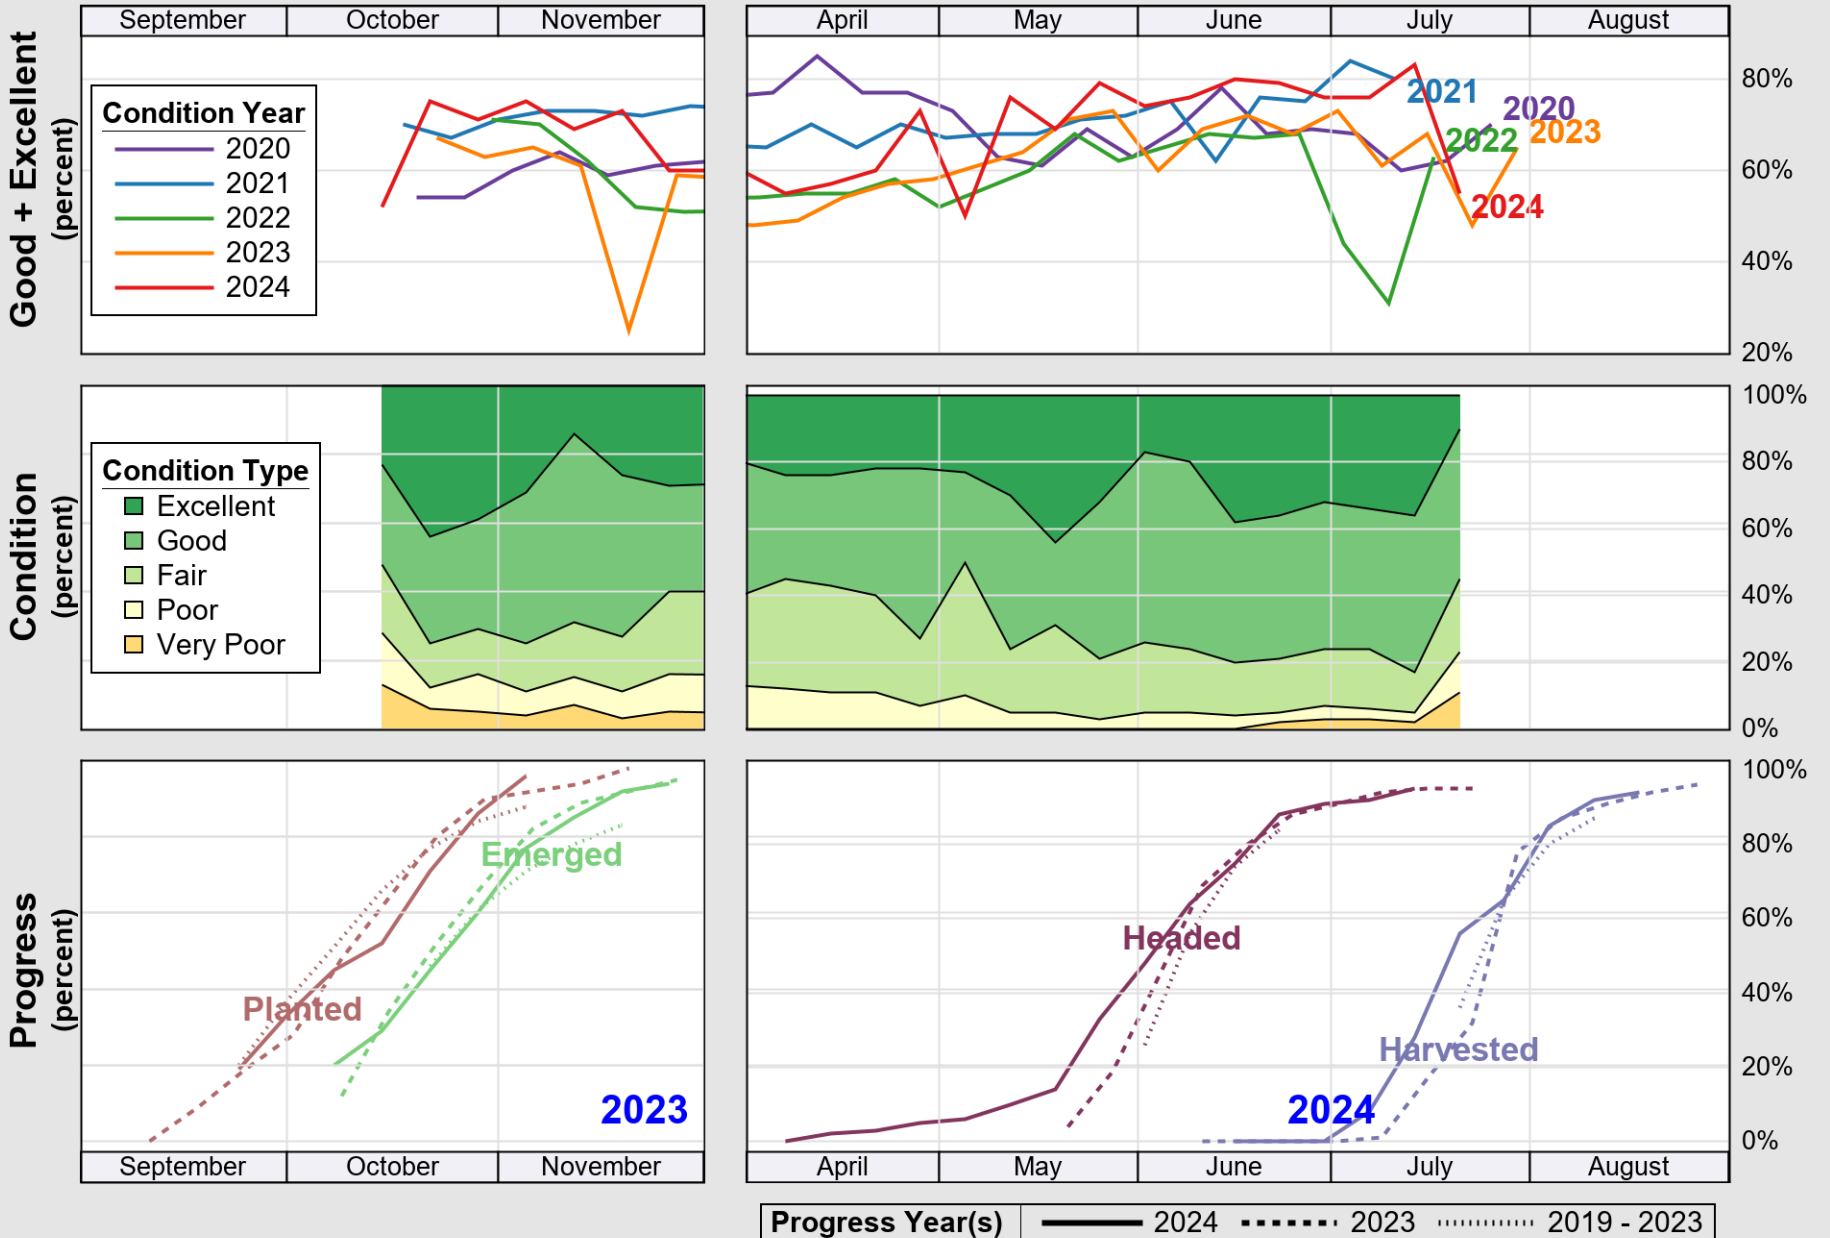

USDA

Crop Progress and Condition: Barley in New York , 2024

NASS

Source: National Agricultural Statistics Service (NASS), Crop Progress Report

USDA

Crop Progress and Condition: Corn in New York , 2024

NASS

Source: National Agricultural Statistics Service (NASS), Crop Progress Report

USDA

Crop Progress and Condition: Oats in New York , 2024

NASS

Source: National Agricultural Statistics Service (NASS), Crop Progress Report

Source: National Agricultural Statistics Service (NASS), Crop Progress Report

USDA

Crop Progress and Condition: Soybeans in New York , 2024

NASS

Source: National Agricultural Statistics Service (NASS), Crop Progress Report

USDA

Crop Progress and Condition: Winter Wheat in New York , 2024

NASS

Source: National Agricultural Statistics Service (NASS), Crop Progress Report