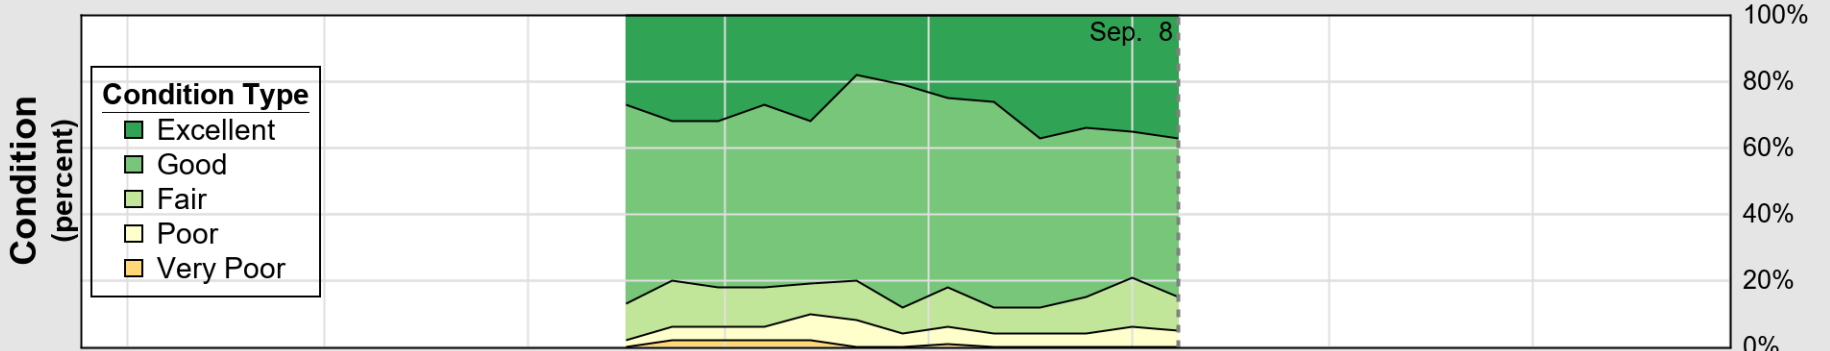

USDA

Crop Progress and Condition: Barley in New York , 2024

NASS

Source: National Agricultural Statistics Service (NASS), Crop Progress Report

USDA

Crop Progress and Condition: Corn in New York , 2024

NASS

Source: National Agricultural Statistics Service (NASS), Crop Progress Report