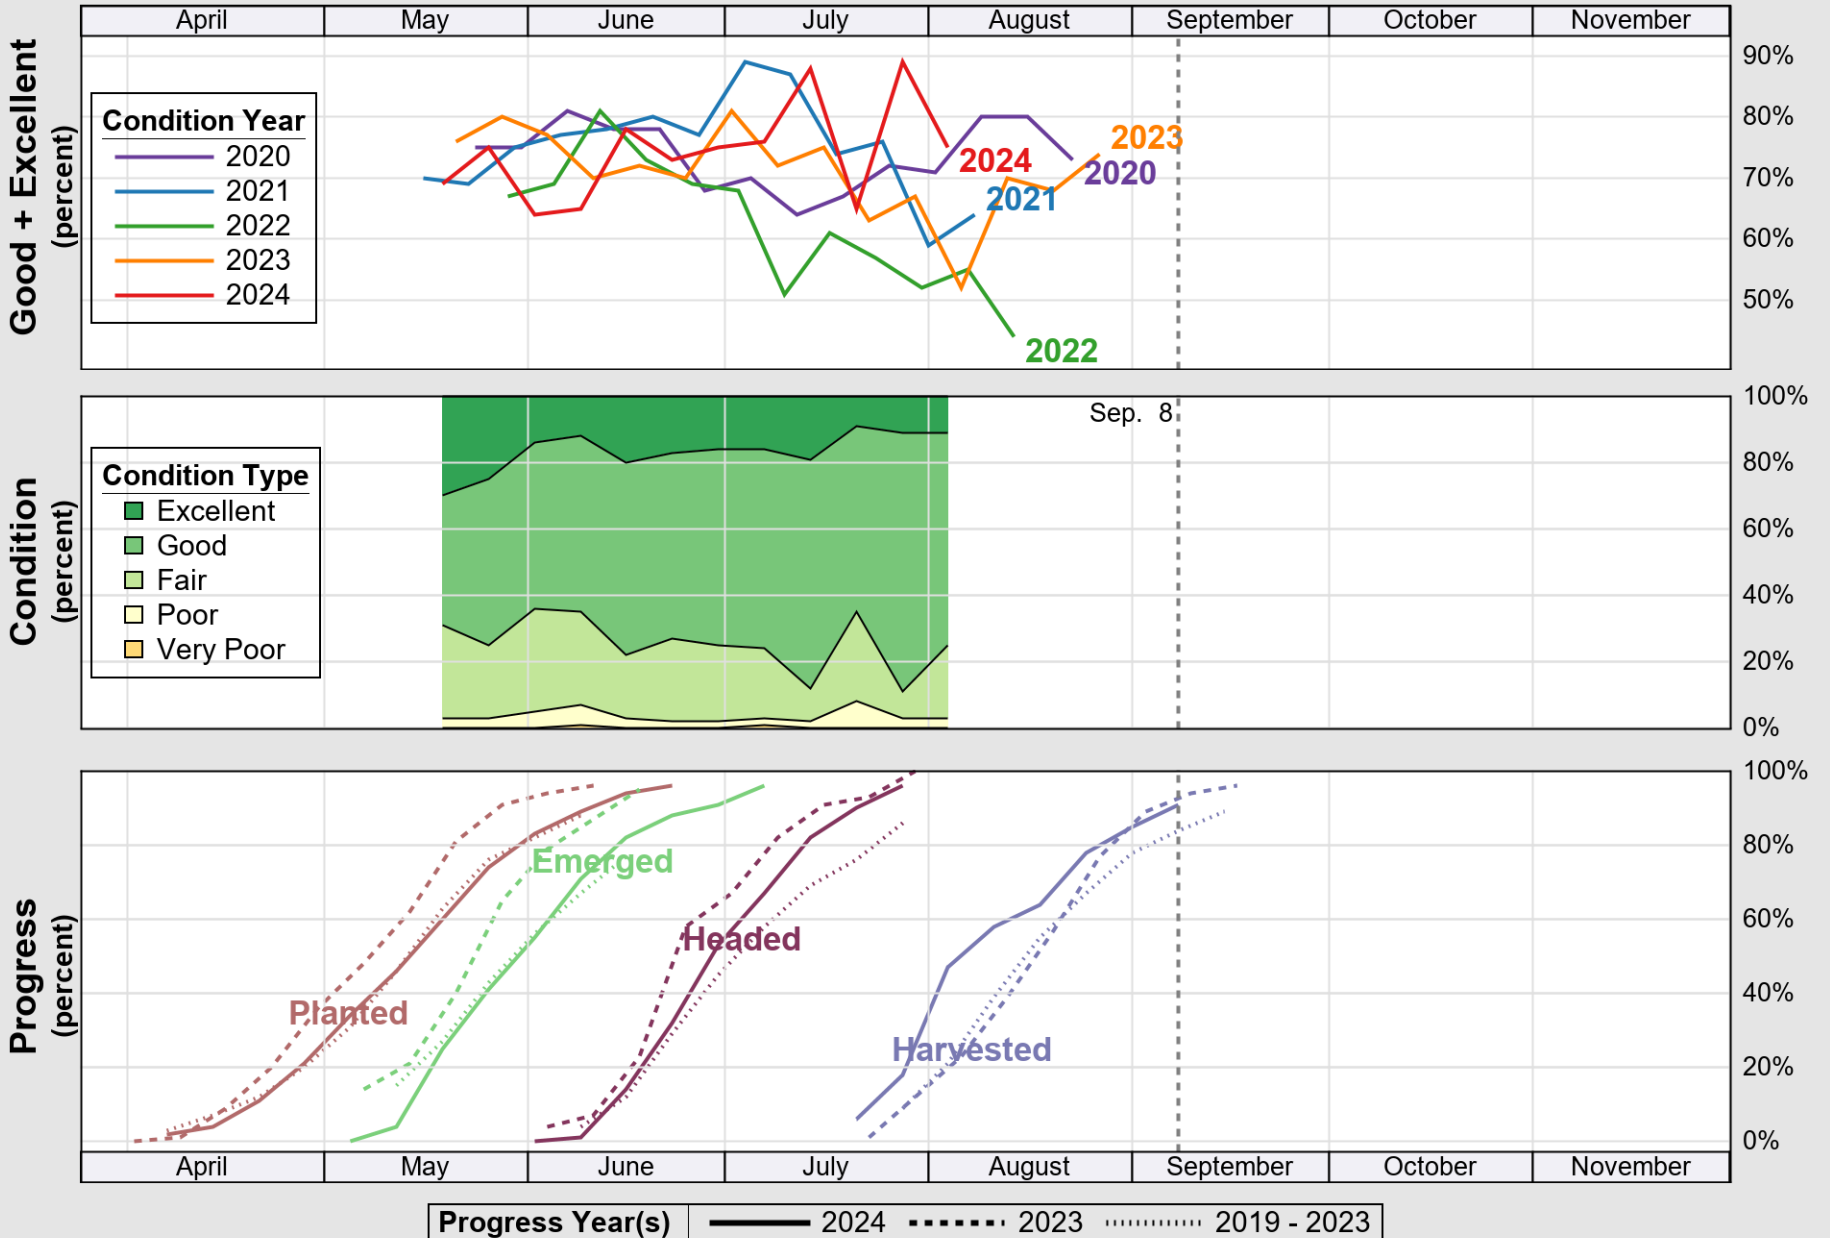

USDA

Crop Progress and Condition: Barley in New York , 2024

NASS

Source: National Agricultural Statistics Service (NASS), Crop Progress Report

USDA

Crop Progress and Condition: Corn in New York , 2024

NASS

Source: National Agricultural Statistics Service (NASS), Crop Progress Report

USDA

Crop Progress and Condition: Oats in New York , 2024

NASS

Source: National Agricultural Statistics Service (NASS), Crop Progress Report

Source: National Agricultural Statistics Service (NASS), Crop Progress Report

USDA

Crop Progress and Condition: Soybeans in New York , 2024

NASS

Source: National Agricultural Statistics Service (NASS), Crop Progress Report

USDA

Crop Progress and Condition: Winter Wheat in New York , 2024