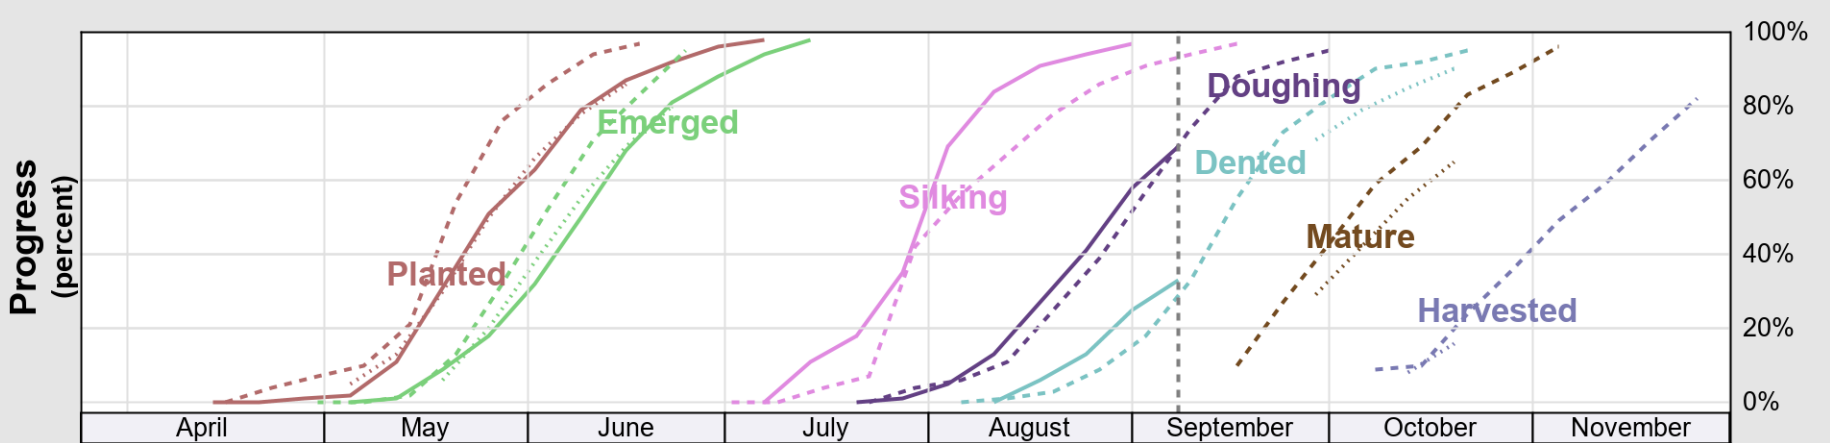

USDA

Crop Progress and Condition: Barley in New York , 2024

NASS

Source: National Agricultural Statistics Service (NASS), Crop Progress Report

USDA

Crop Progress and Condition: Corn in New York , 2024

NASS

Source: National Agricultural Statistics Service (NASS), Crop Progress Report

USDA

Crop Progress and Condition: Oats in New York , 2024

NASS

Source: National Agricultural Statistics Service (NASS), Crop Progress Report

Source: National Agricultural Statistics Service (NASS), Crop Progress Report