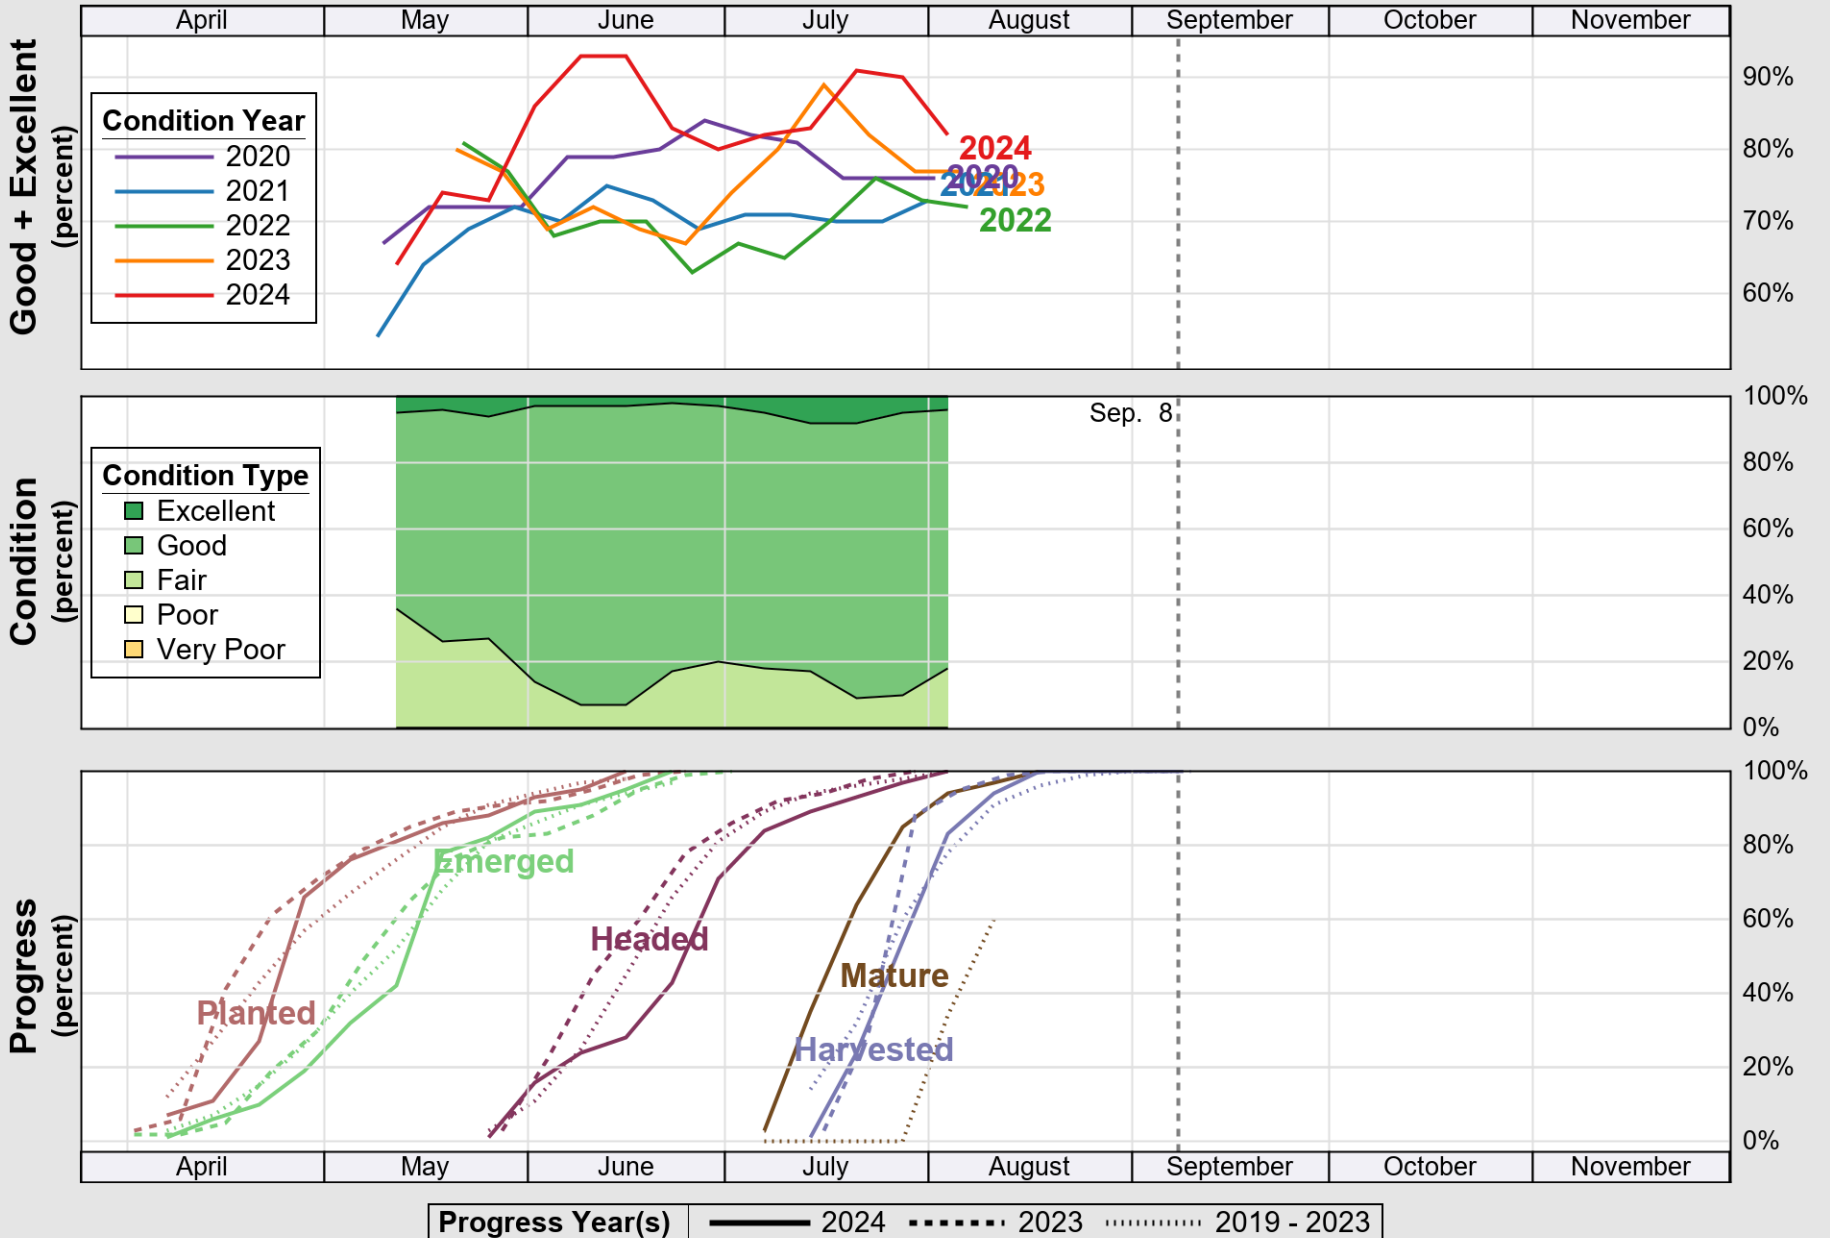

USDA

Crop Progress and Condition: Corn in Ohio , 2024

NASS

Source: National Agricultural Statistics Service (NASS), Crop Progress Report

USDA

Crop Progress and Condition: Oats in Ohio , 2024

NASS

Source: National Agricultural Statistics Service (NASS), Crop Progress Report

USDA

Crop Progress and Condition: Pasture and Range in Ohio , 2024

NASS

Source: National Agricultural Statistics Service (NASS), Crop Progress Report

USDA

Crop Progress and Condition: Soybeans in Ohio , 2024

NASS

Source: National Agricultural Statistics Service (NASS), Crop Progress Report

USDA

Crop Progress and Condition: Winter Wheat in Ohio , 2024

NASS

Source: National Agricultural Statistics Service (NASS), Crop Progress Report