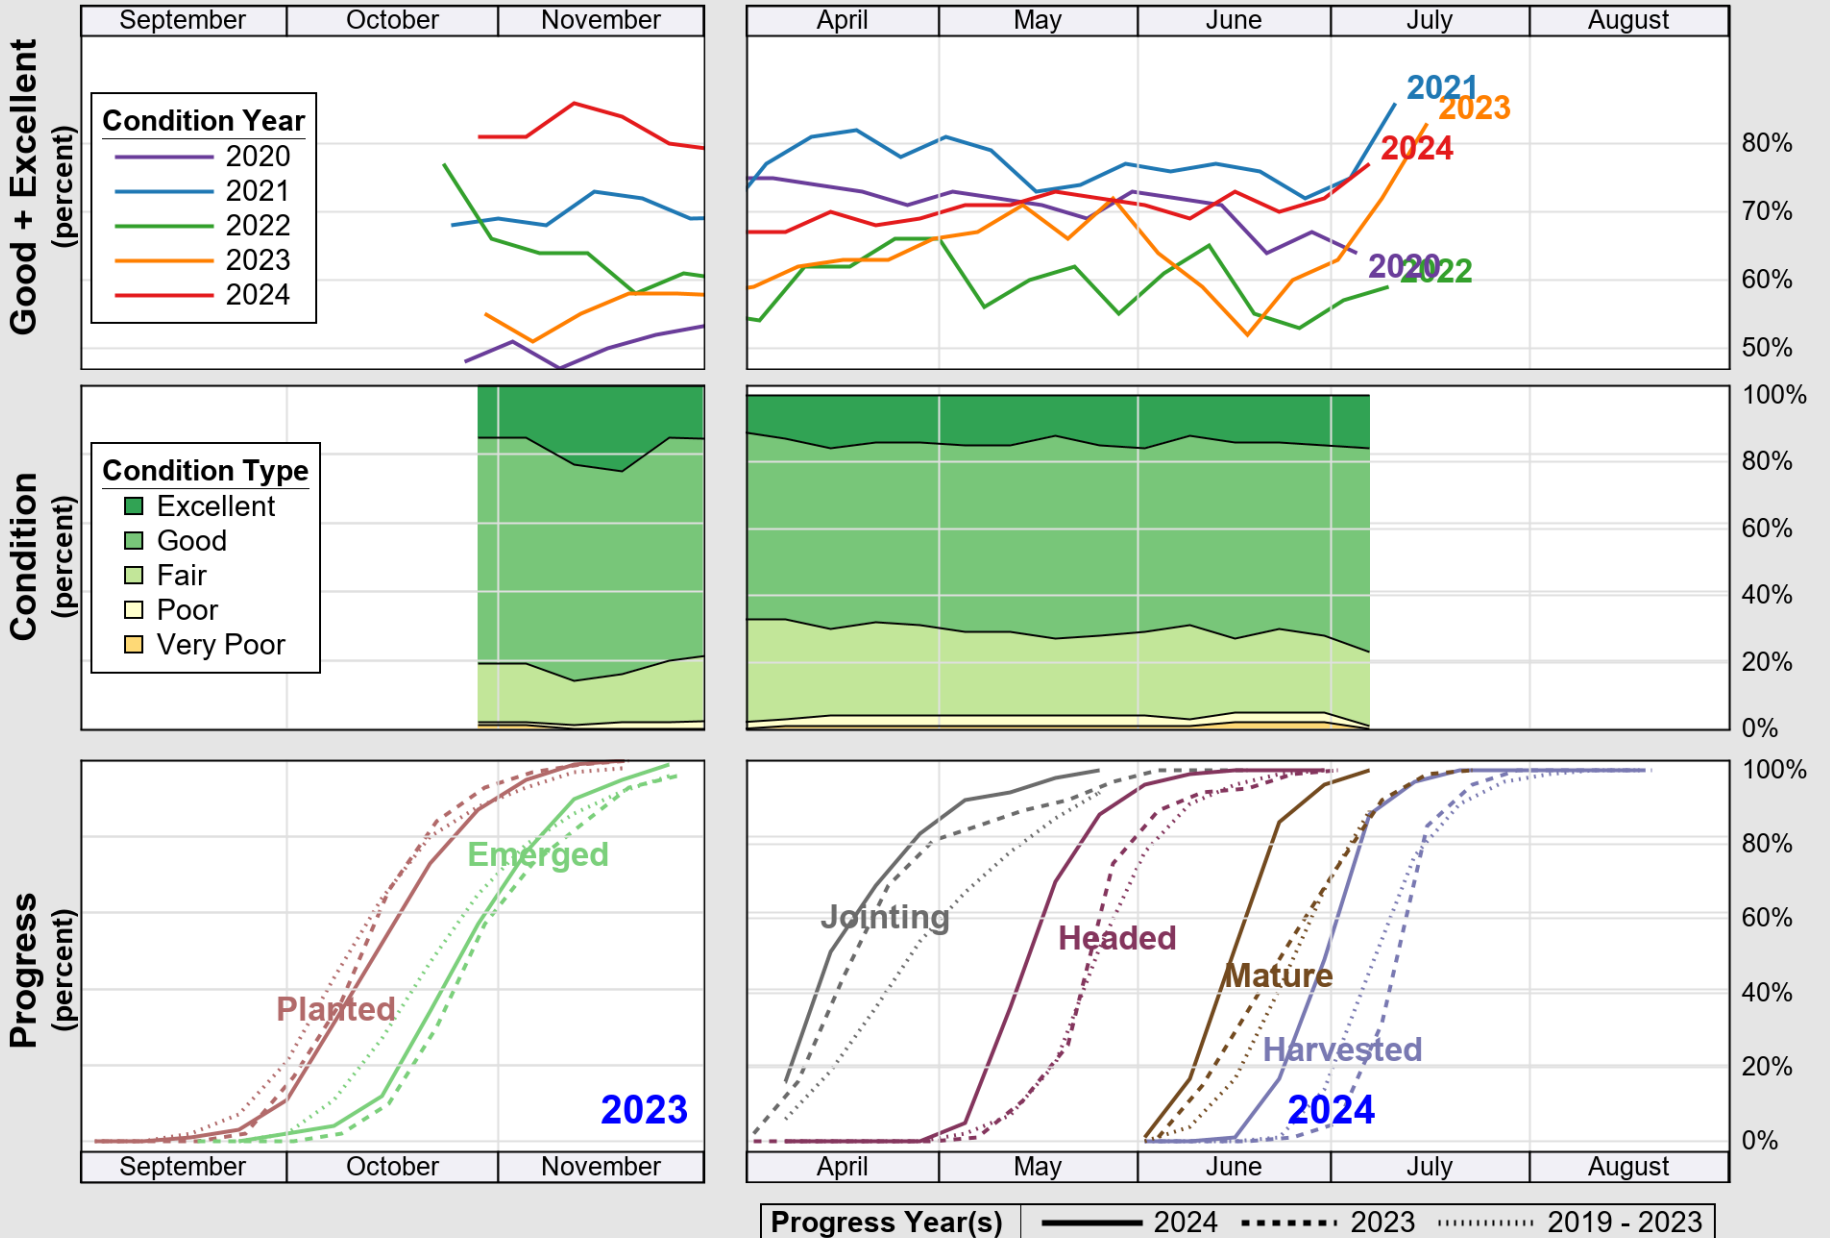

USDA

Crop Progress and Condition: Corn in Ohio , 2024

NASS

Source: National Agricultural Statistics Service (NASS), Crop Progress Report

USDA

Crop Progress and Condition: Oats in Ohio , 2024

NASS

Source: National Agricultural Statistics Service (NASS), Crop Progress Report

USDA

Crop Progress and Condition: Pasture and Range in Ohio , 2024

NASS

Source: National Agricultural Statistics Service (NASS), Crop Progress Report

USDA

Crop Progress and Condition: Soybeans in Ohio , 2024

NASS

Source: National Agricultural Statistics Service (NASS), Crop Progress Report

USDA

Crop Progress and Condition: Winter Wheat in Ohio , 2024

NASS

Source: National Agricultural Statistics Service (NASS), Crop Progress Report