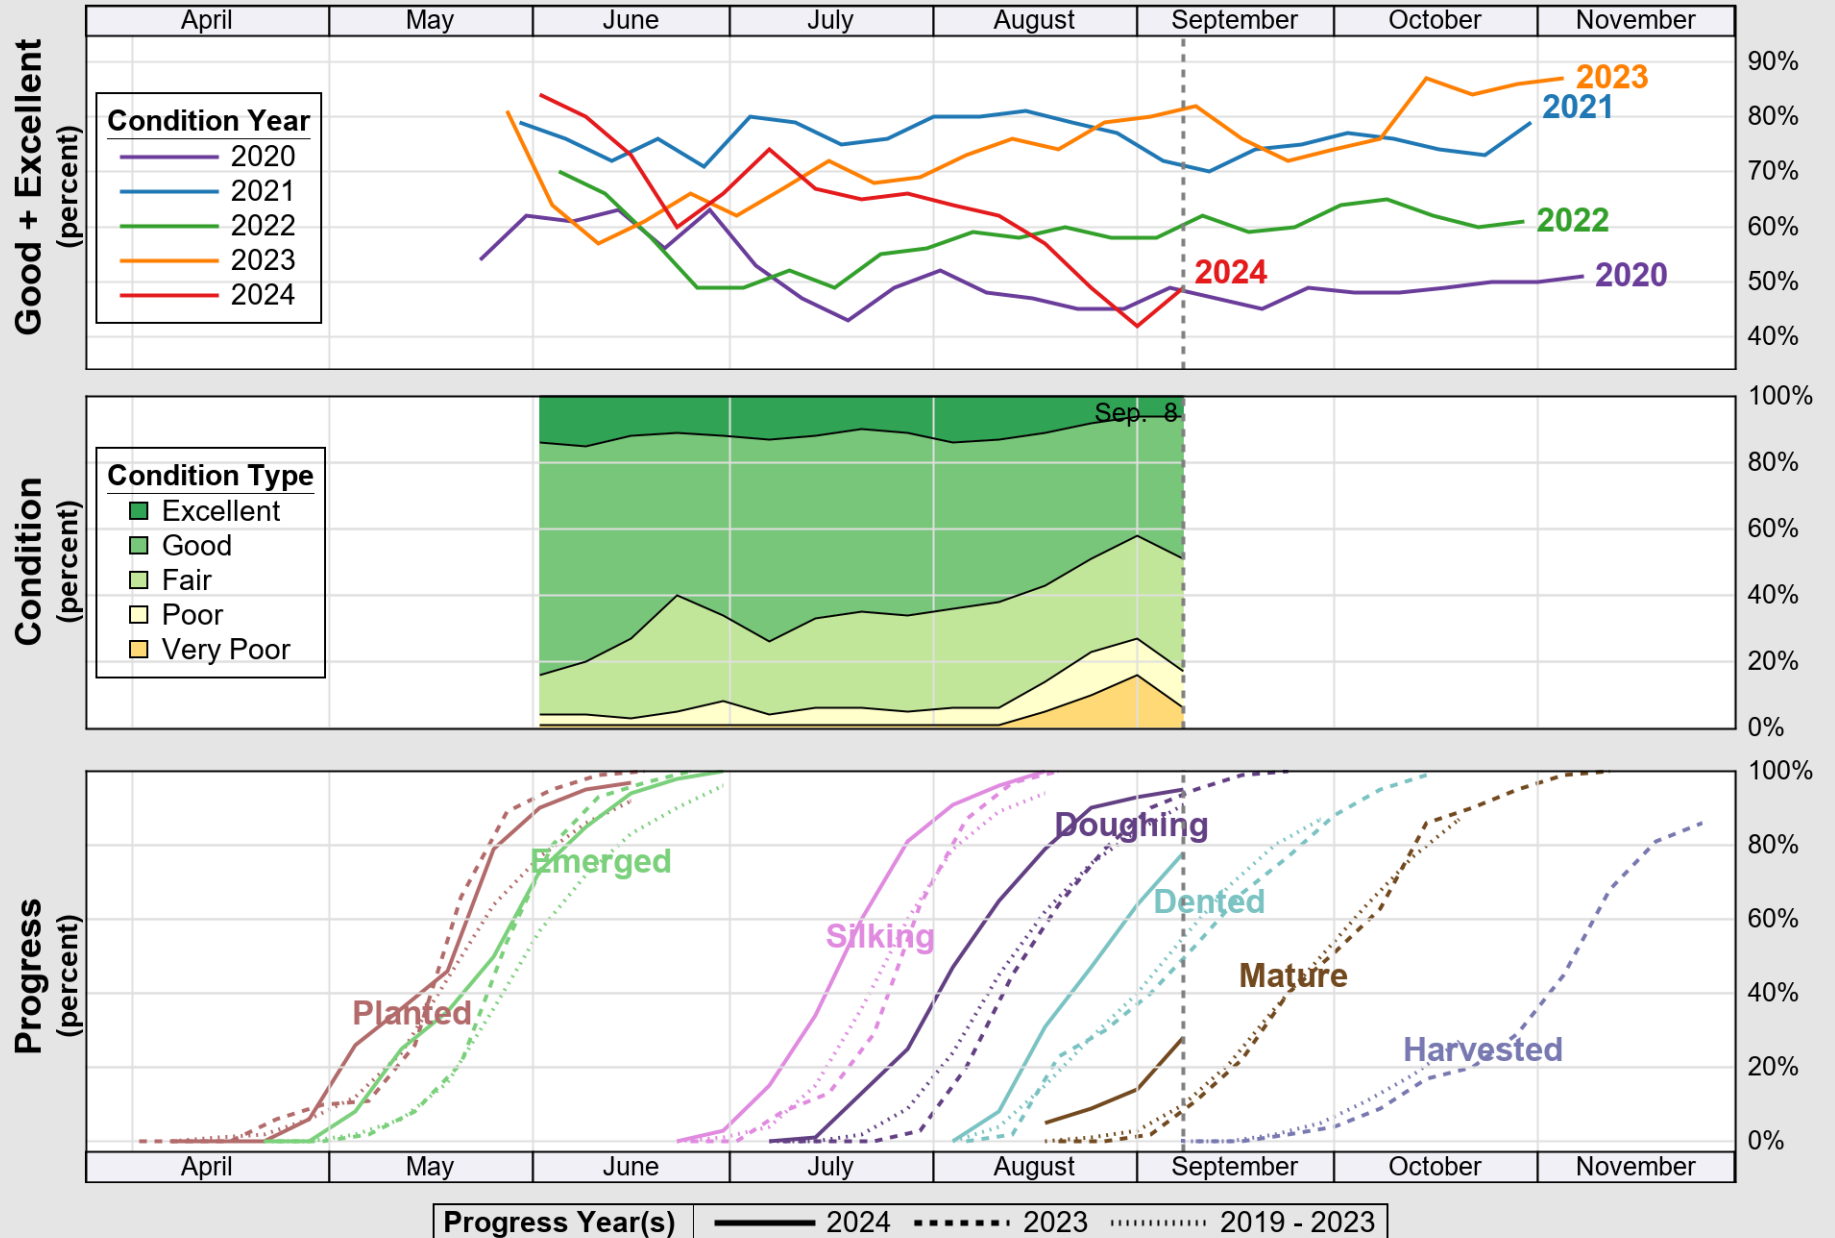

USDA

Crop Progress and Condition: Corn in Ohio , 2024

NASS

Source: National Agricultural Statistics Service (NASS), Crop Progress Report

USDA

Crop Progress and Condition: Oats in Ohio , 2024

NASS

Source: National Agricultural Statistics Service (NASS), Crop Progress Report

USDA

Crop Progress and Condition: Pasture and Range in Ohio , 2024

NASS

Source: National Agricultural Statistics Service (NASS), Crop Progress Report

USDA

Crop Progress and Condition: Soybeans in Ohio , 2024

NASS

Source: National Agricultural Statistics Service (NASS), Crop Progress Report

USDA

Crop Progress and Condition: Winter Wheat in Ohio , 2024

NASS

Source: National Agricultural Statistics Service (NASS), Crop Progress Report