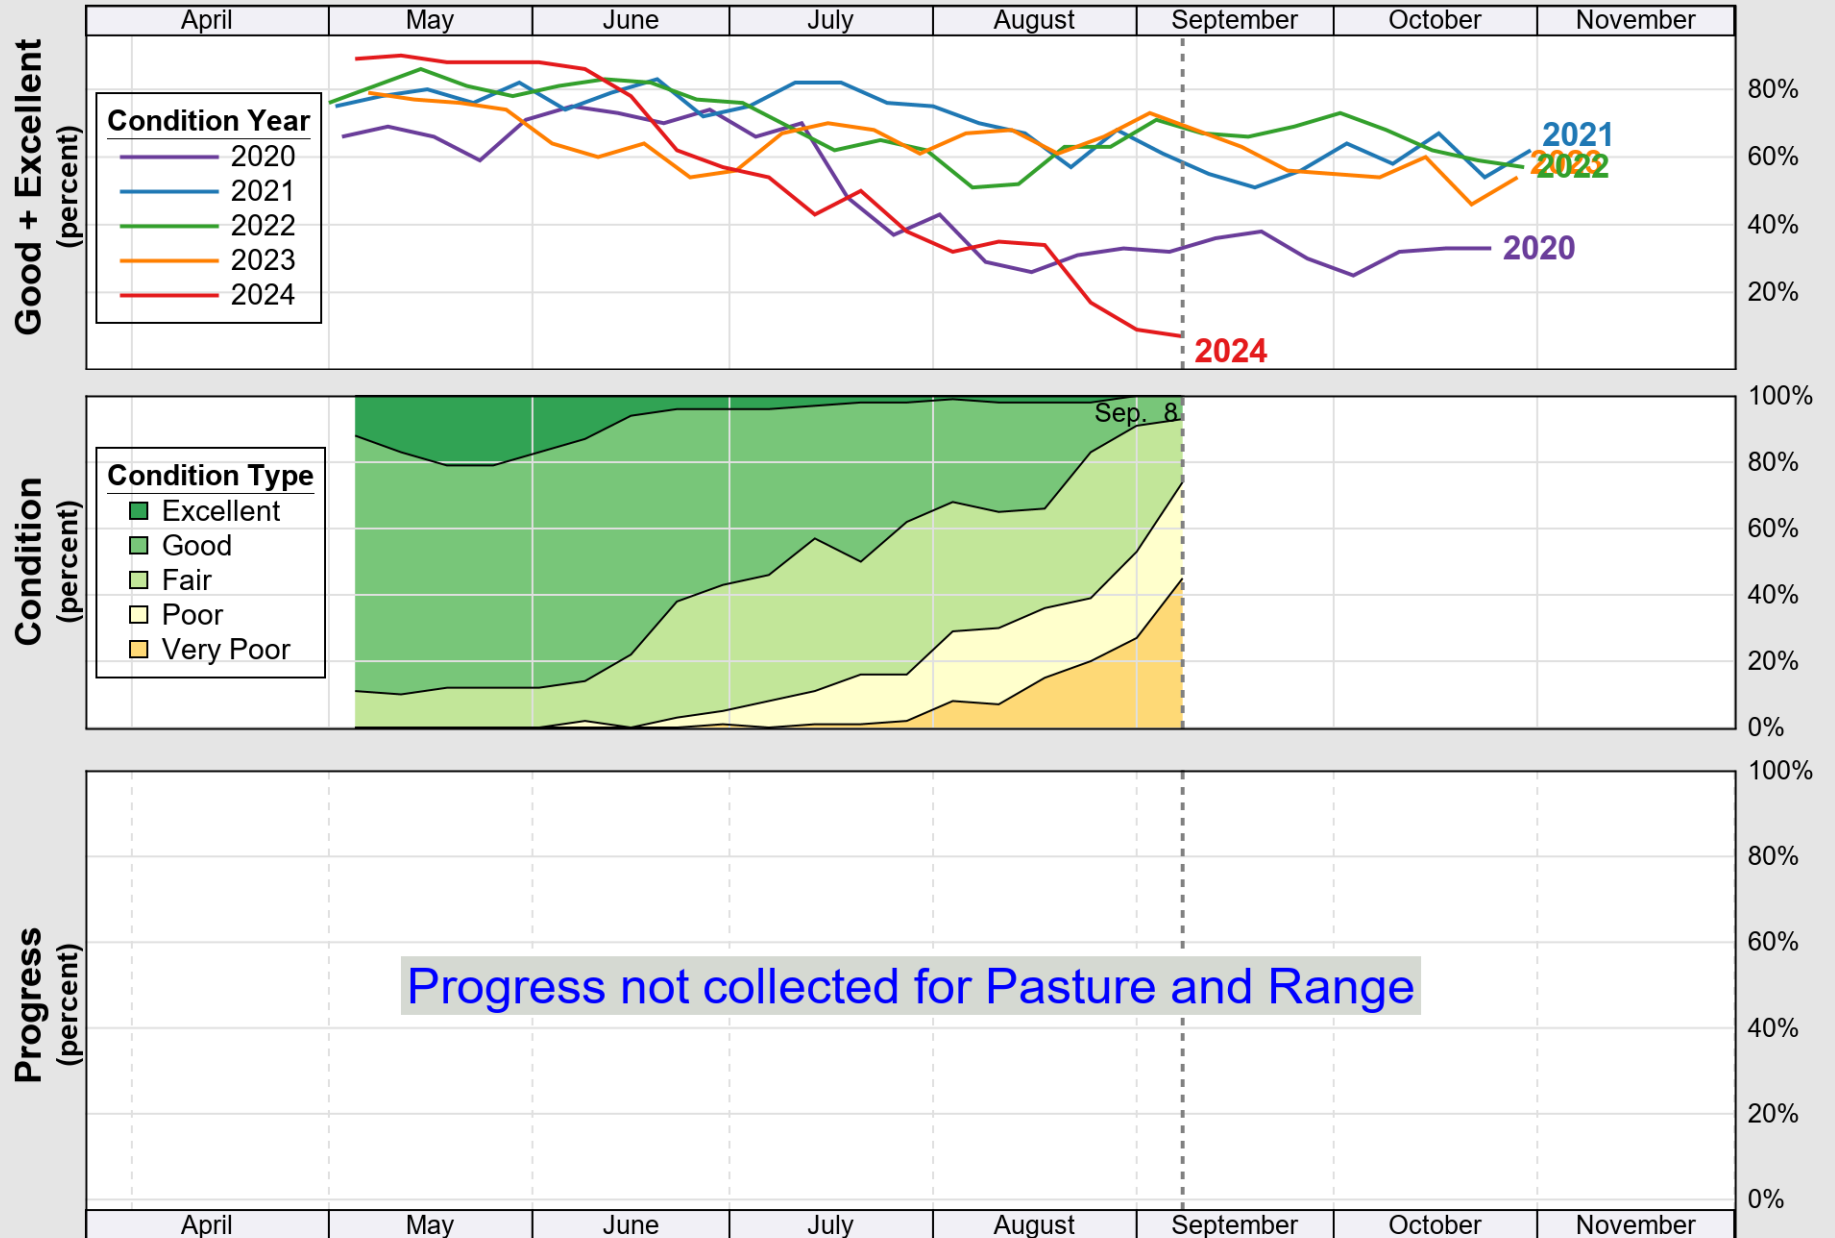

USDA

Crop Progress and Condition: Corn in Ohio , 2024

NASS

Source: National Agricultural Statistics Service (NASS), Crop Progress Report

USDA

Crop Progress and Condition: Oats in Ohio , 2024

NASS

Source: National Agricultural Statistics Service (NASS), Crop Progress Report

USDA

Crop Progress and Condition: Pasture and Range in Ohio , 2024

NASS

Source: National Agricultural Statistics Service (NASS), Crop Progress Report

USDA

Crop Progress and Condition: Soybeans in Ohio , 2024

NASS

Source: National Agricultural Statistics Service (NASS), Crop Progress Report

USDA

Crop Progress and Condition: Winter Wheat in Ohio , 2024

NASS

Source: National Agricultural Statistics Service (NASS), Crop Progress Report