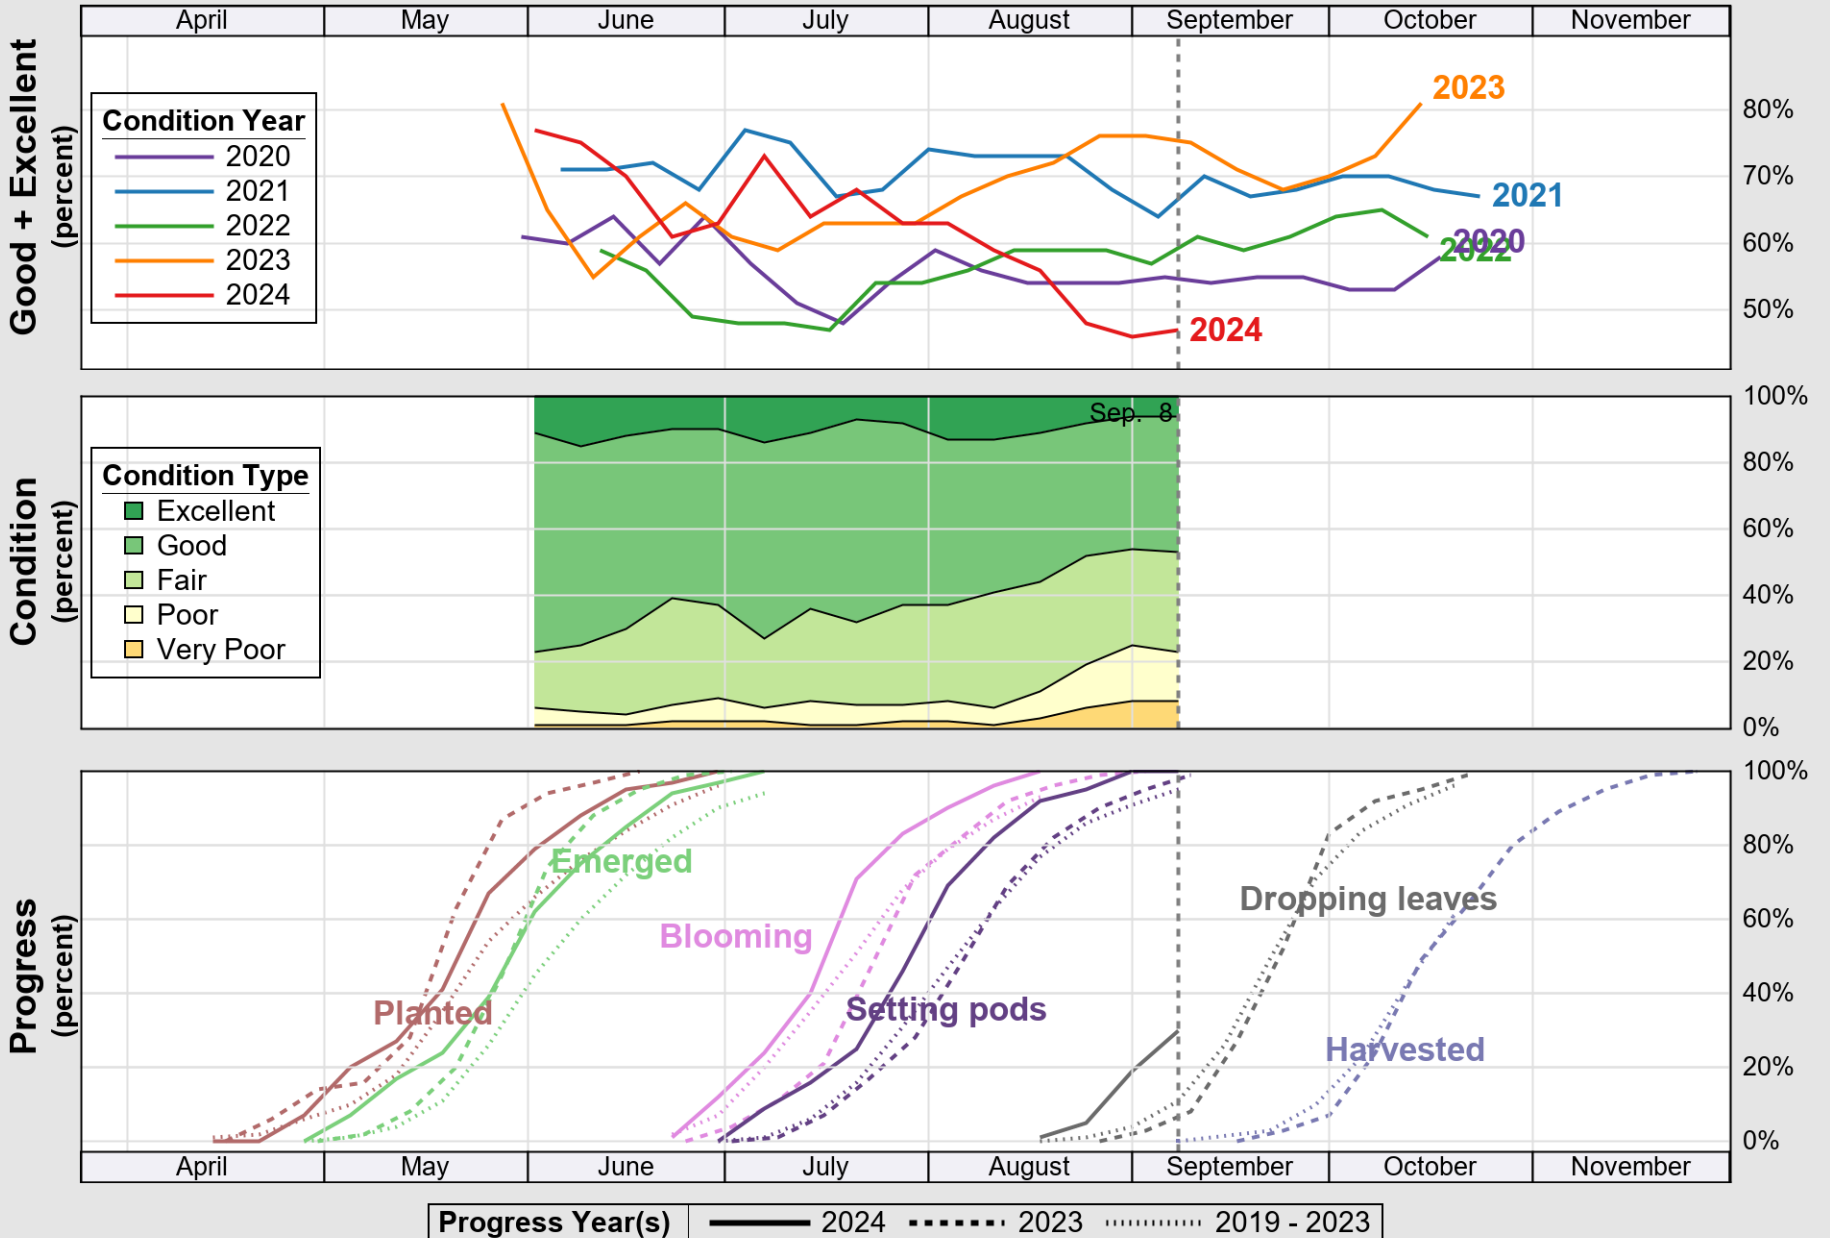

USDA

Crop Progress and Condition: Corn in Ohio , 2024

NASS

Source: National Agricultural Statistics Service (NASS), Crop Progress Report

USDA

Crop Progress and Condition: Oats in Ohio , 2024

NASS

Source: National Agricultural Statistics Service (NASS), Crop Progress Report

USDA

Crop Progress and Condition: Pasture and Range in Ohio , 2024

NASS

Source: National Agricultural Statistics Service (NASS), Crop Progress Report

USDA

Crop Progress and Condition: Soybeans in Ohio , 2024

NASS

Source: National Agricultural Statistics Service (NASS), Crop Progress Report

USDA

Crop Progress and Condition: Winter Wheat in Ohio , 2024

NASS

Source: National Agricultural Statistics Service (NASS), Crop Progress Report