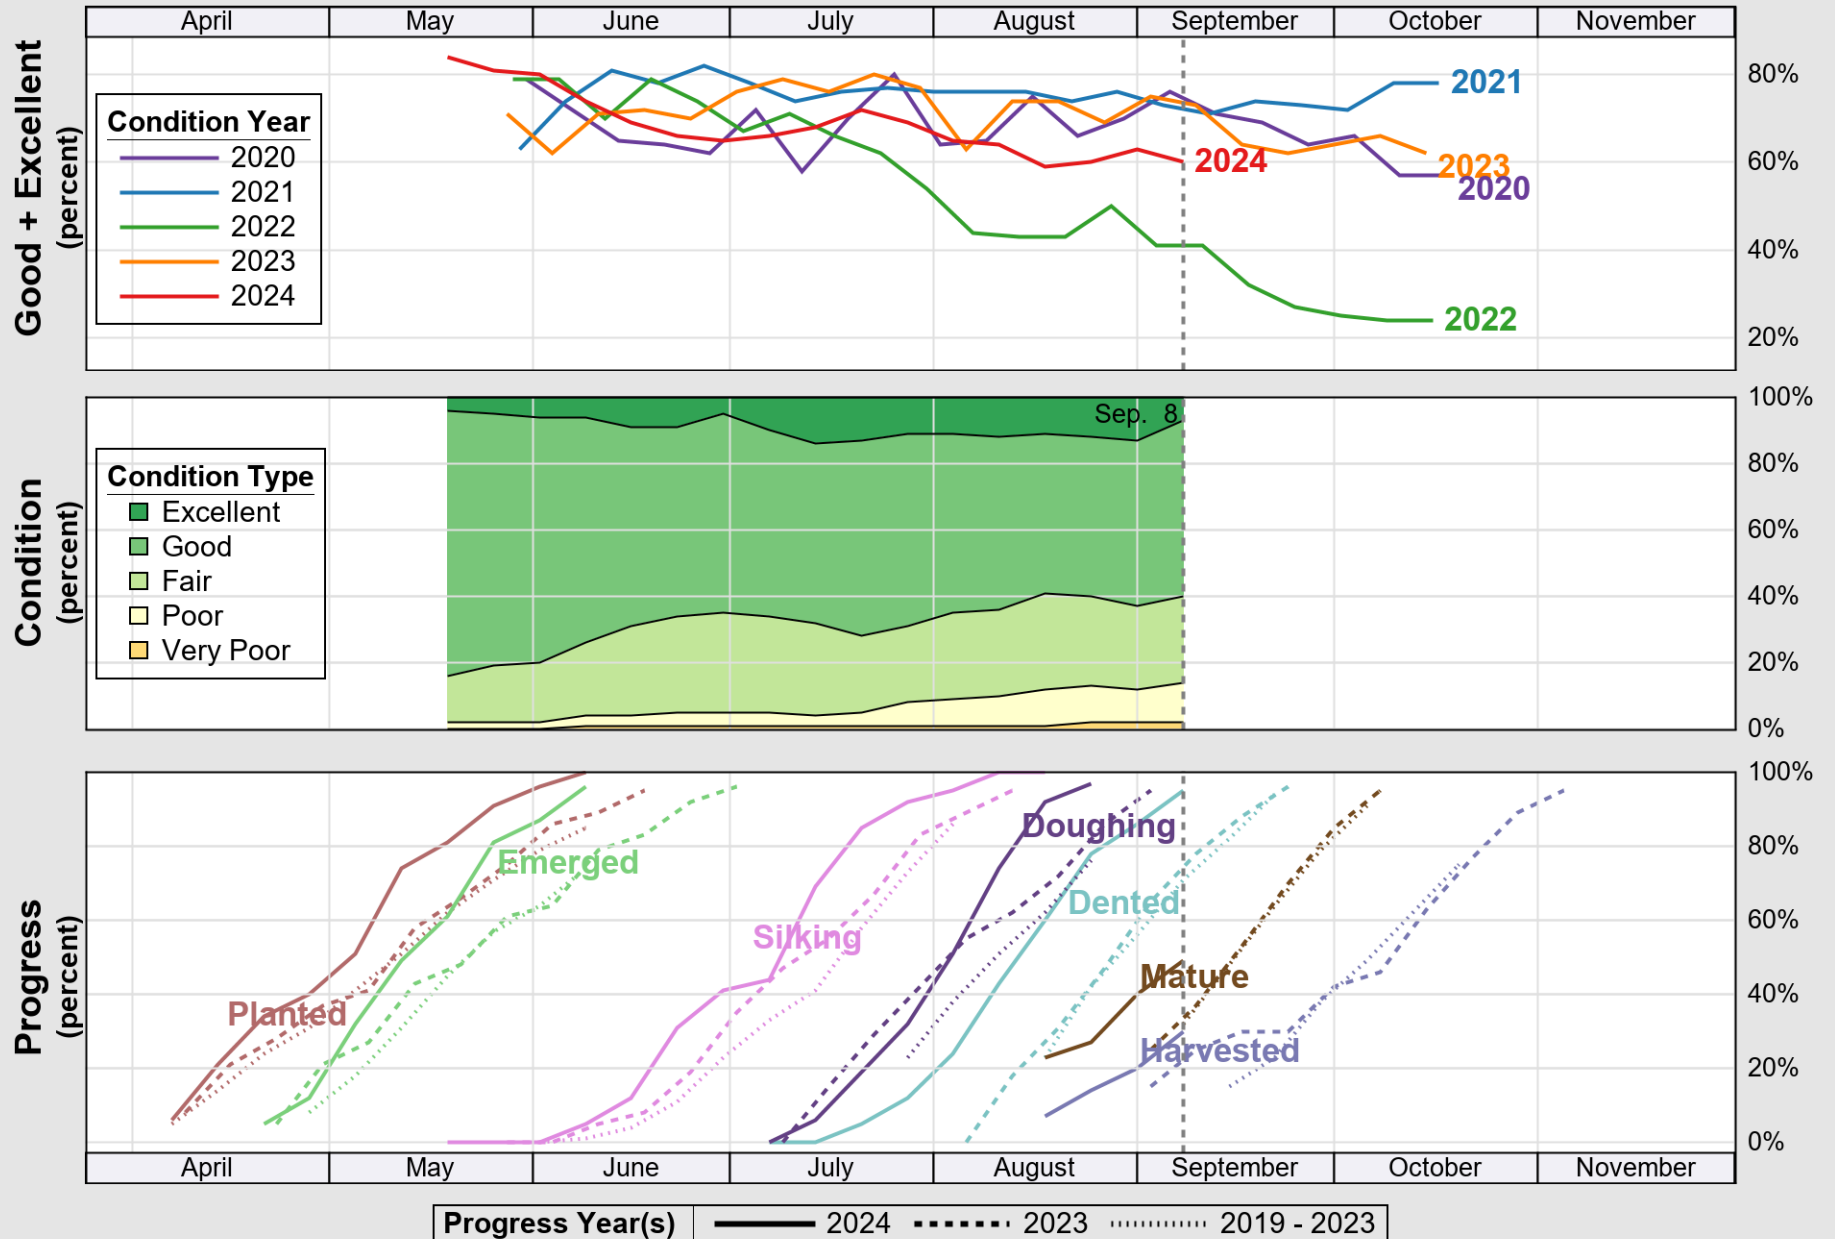

# Crop Progress and Condition: Corn in Oklahoma , 2024

NASS

Source: National Agricultural Statistics Service (NASS), Crop Progress Report

USDA

# Crop Progress and Condition: Cotton in Oklahoma, 2024

NASS

Source: National Agricultural Statistics Service (NASS), Crop Progress Report

USDA