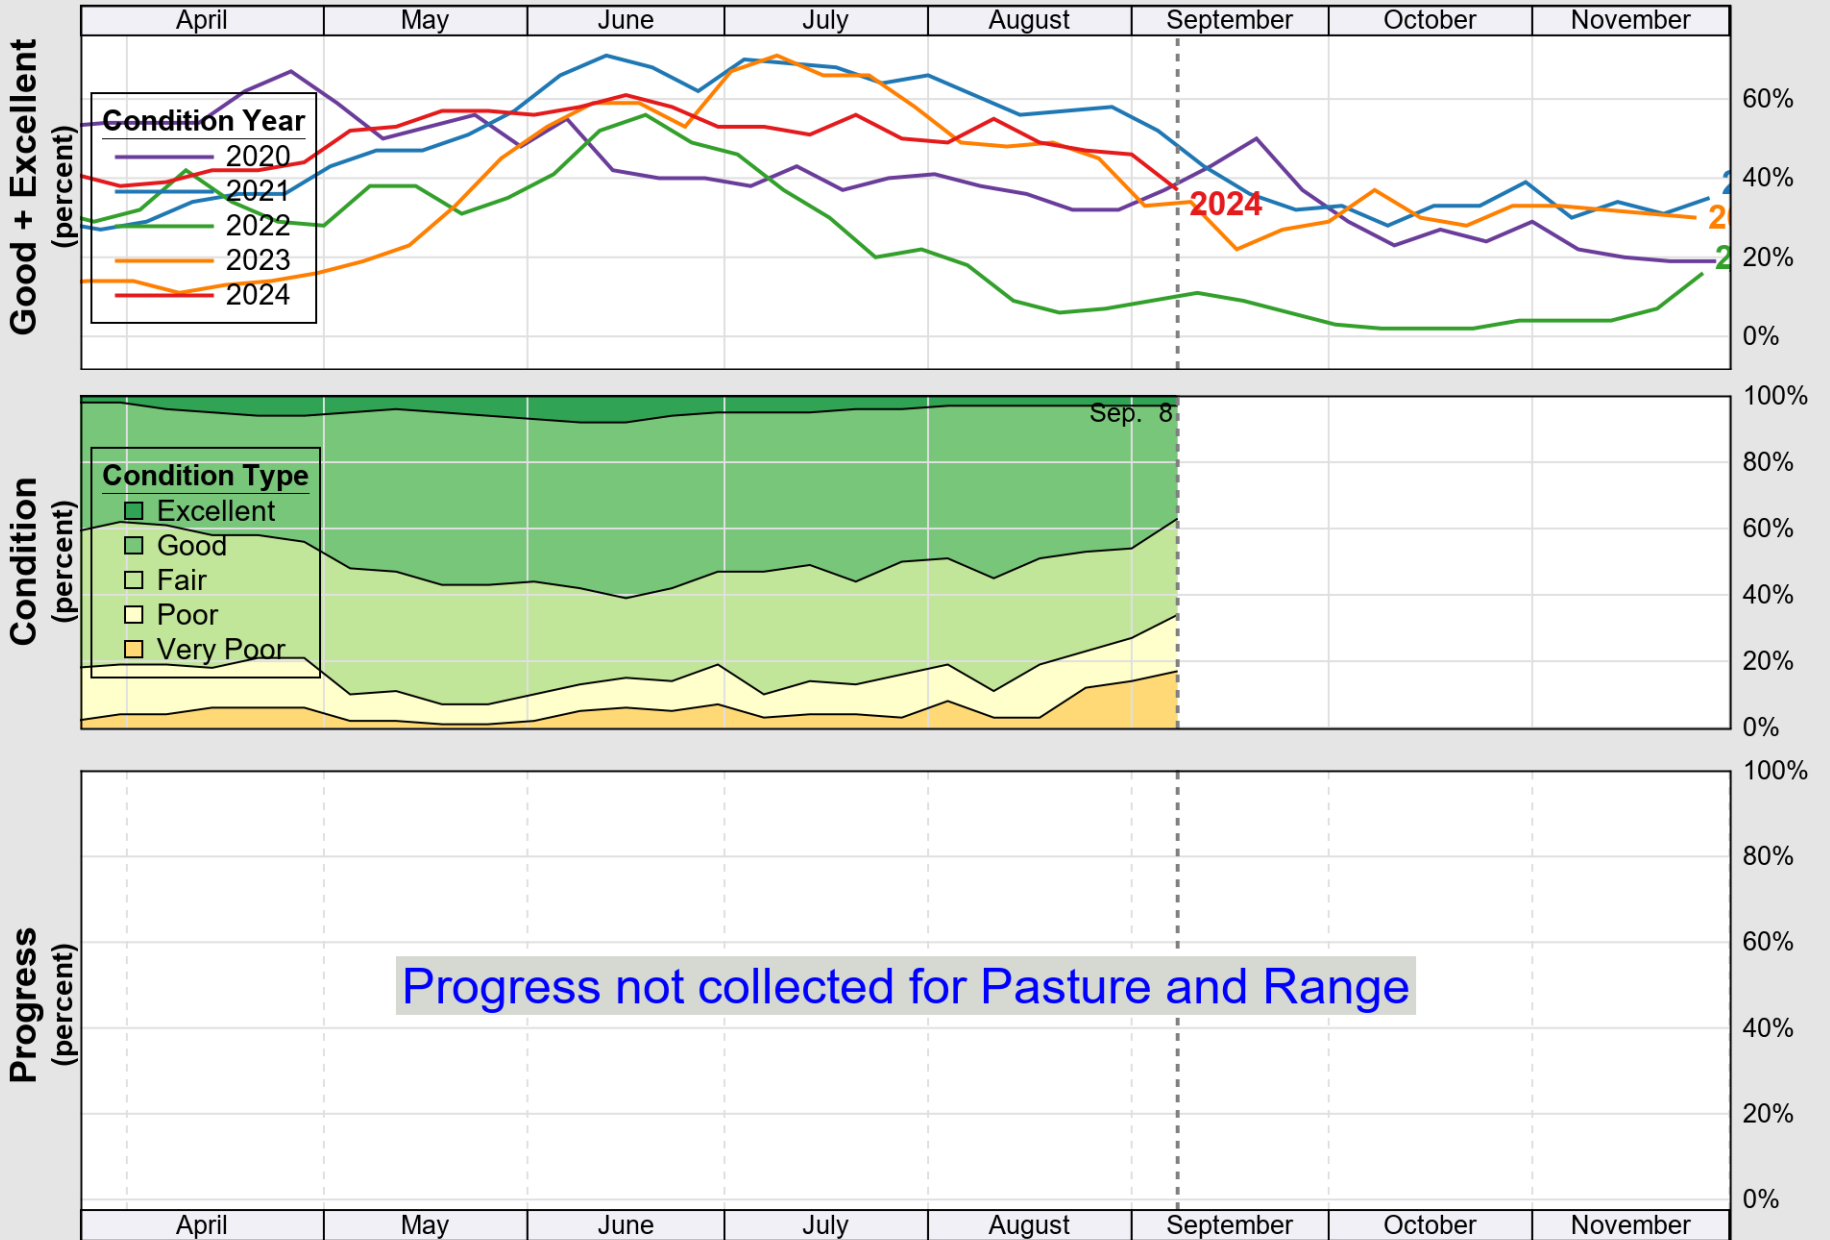

# Crop Progress and Condition: Corn in Oklahoma , 2024

NASS

Source: National Agricultural Statistics Service (NASS), Crop Progress Report

USDA

# Crop Progress and Condition: Cotton in Oklahoma, 2024

NASS

Source: National Agricultural Statistics Service (NASS), Crop Progress Report

USDA

# Crop Progress and Condition: Pasture and Range in Oklahoma , 2024

NASS

Source: National Agricultural Statistics Service (NASS), Crop Progress Report

USDA

# Crop Progress and Condition: Peanuts in Oklahoma , 2024

NASS

Source: National Agricultural Statistics Service (NASS), Crop Progress Report

USDA