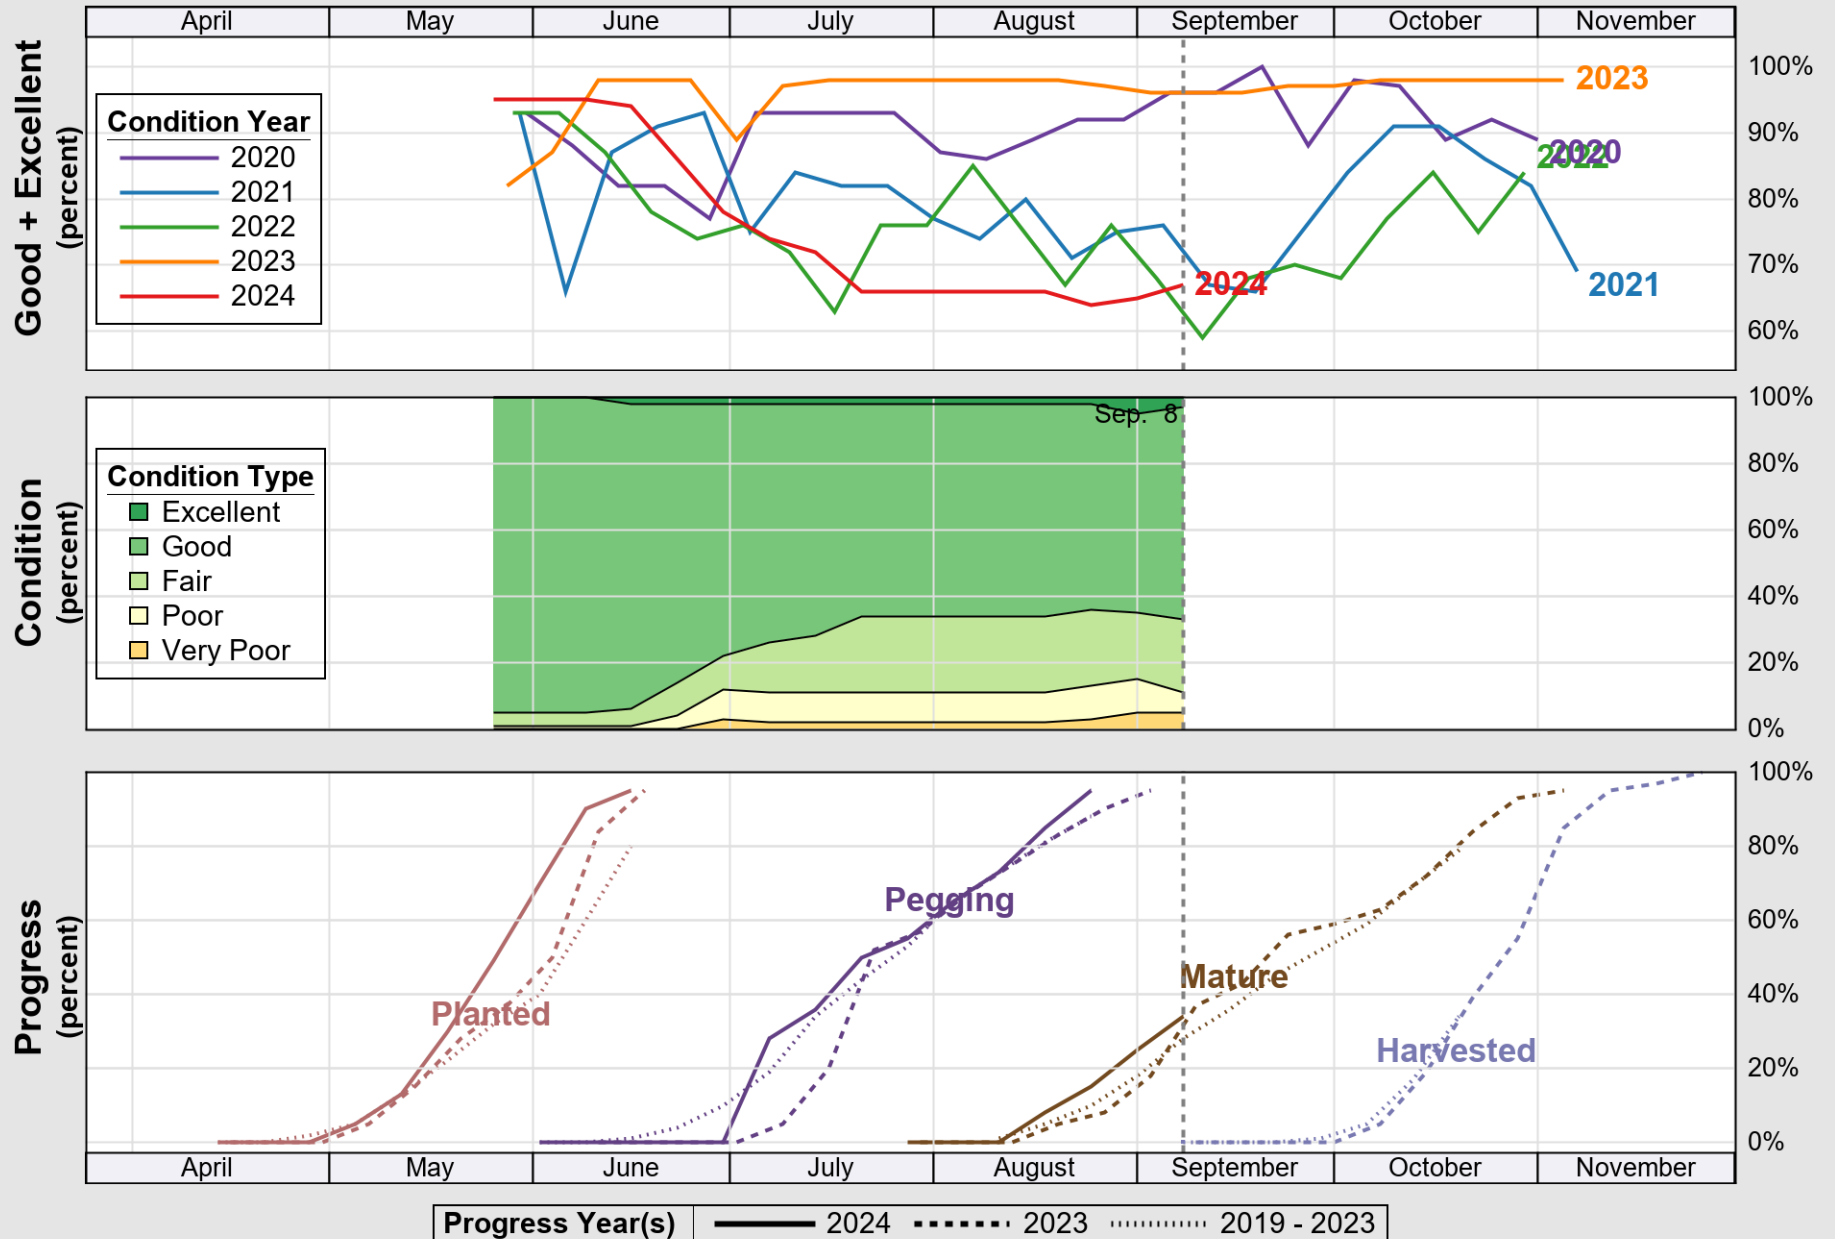

# Crop Progress and Condition: Corn in Oklahoma , 2024

NASS

Source: National Agricultural Statistics Service (NASS), Crop Progress Report

USDA

# Crop Progress and Condition: Cotton in Oklahoma, 2024

NASS

Source: National Agricultural Statistics Service (NASS), Crop Progress Report

USDA

# Crop Progress and Condition: Pasture and Range in Oklahoma , 2024

NASS

Source: National Agricultural Statistics Service (NASS), Crop Progress Report

USDA

# Crop Progress and Condition: Peanuts in Oklahoma , 2024

NASS

Source: National Agricultural Statistics Service (NASS), Crop Progress Report

USDA