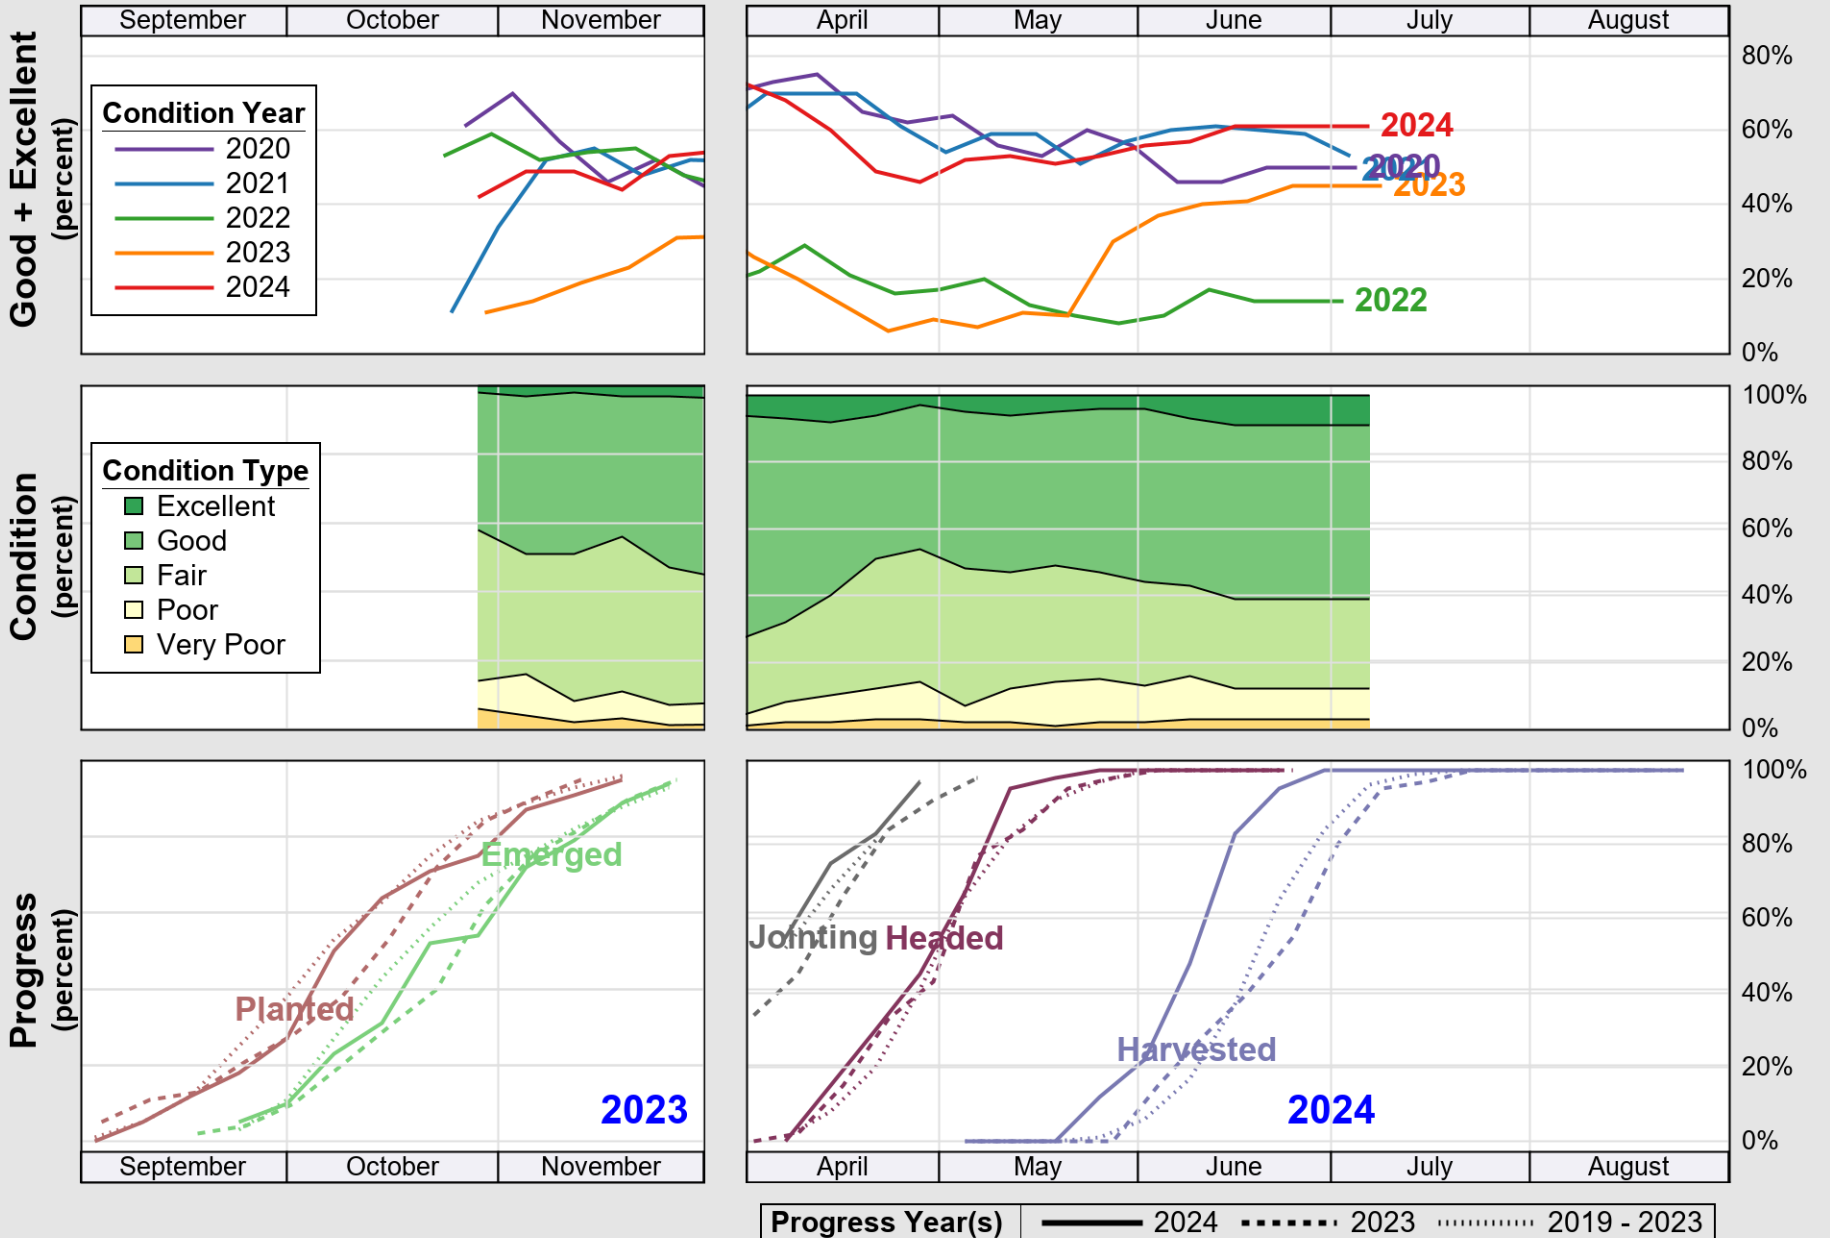

# Crop Progress and Condition: Peanuts in Oklahoma , 2024

NASS

Source: National Agricultural Statistics Service (NASS), Crop Progress Report

USDA

# Crop Progress and Condition: Sorghum in Oklahoma , 2024

NASS

Source: National Agricultural Statistics Service (NASS), Crop Progress Report

USDA

# Crop Progress and Condition: Soybeans in Oklahoma , 2024

NASS

Source: National Agricultural Statistics Service (NASS), Crop Progress Report

USDA

# Crop Progress and Condition: Winter Wheat in Oklahoma, 2024

NASS

Source: National Agricultural Statistics Service (NASS), Crop Progress Report