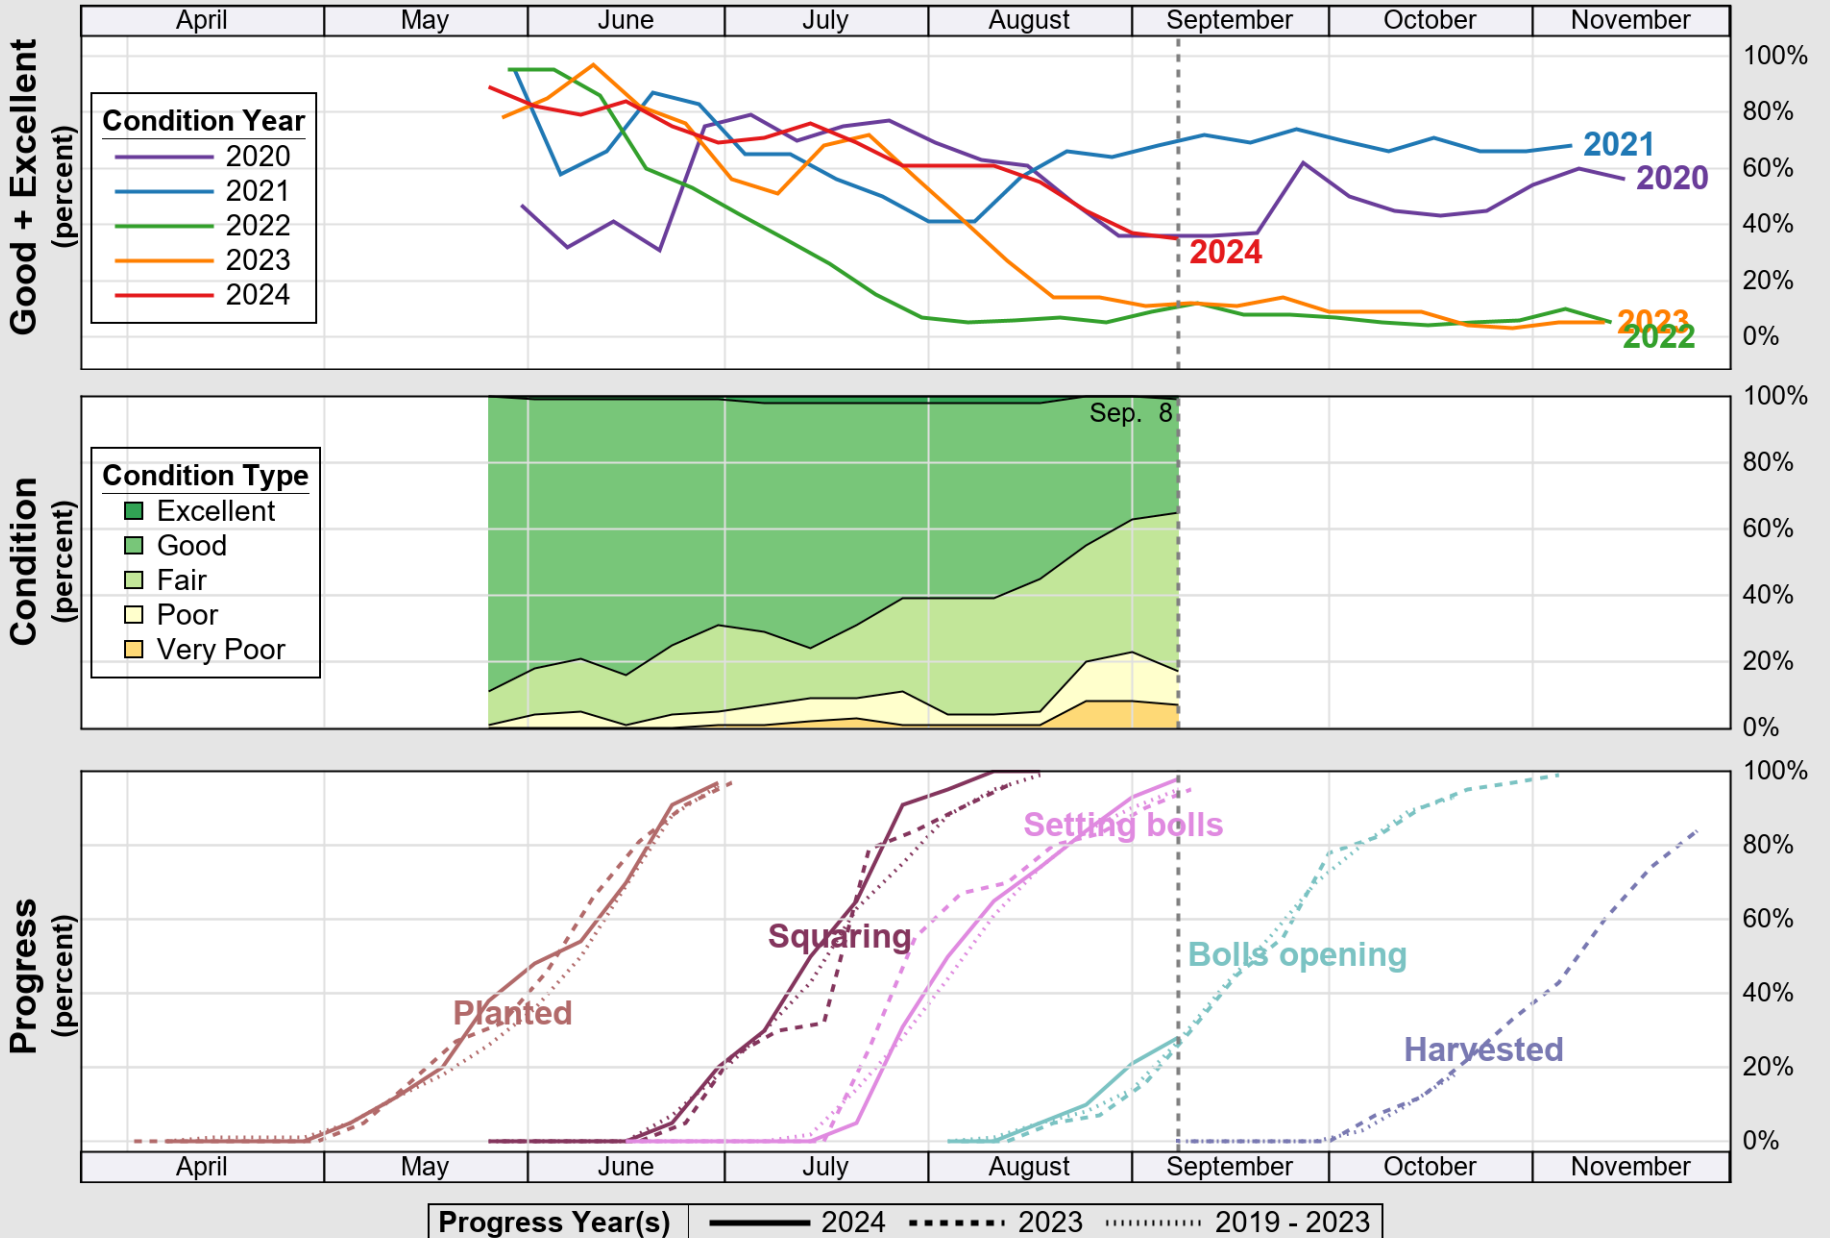

# Crop Progress and Condition: Corn in Oklahoma , 2024

NASS

Source: National Agricultural Statistics Service (NASS), Crop Progress Report

USDA

# Crop Progress and Condition: Cotton in Oklahoma, 2024

NASS

Source: National Agricultural Statistics Service (NASS), Crop Progress Report

USDA

# Crop Progress and Condition: Pasture and Range in Oklahoma , 2024

NASS

Source: National Agricultural Statistics Service (NASS), Crop Progress Report

USDA

# Crop Progress and Condition: Peanuts in Oklahoma , 2024

NASS

Source: National Agricultural Statistics Service (NASS), Crop Progress Report

USDA