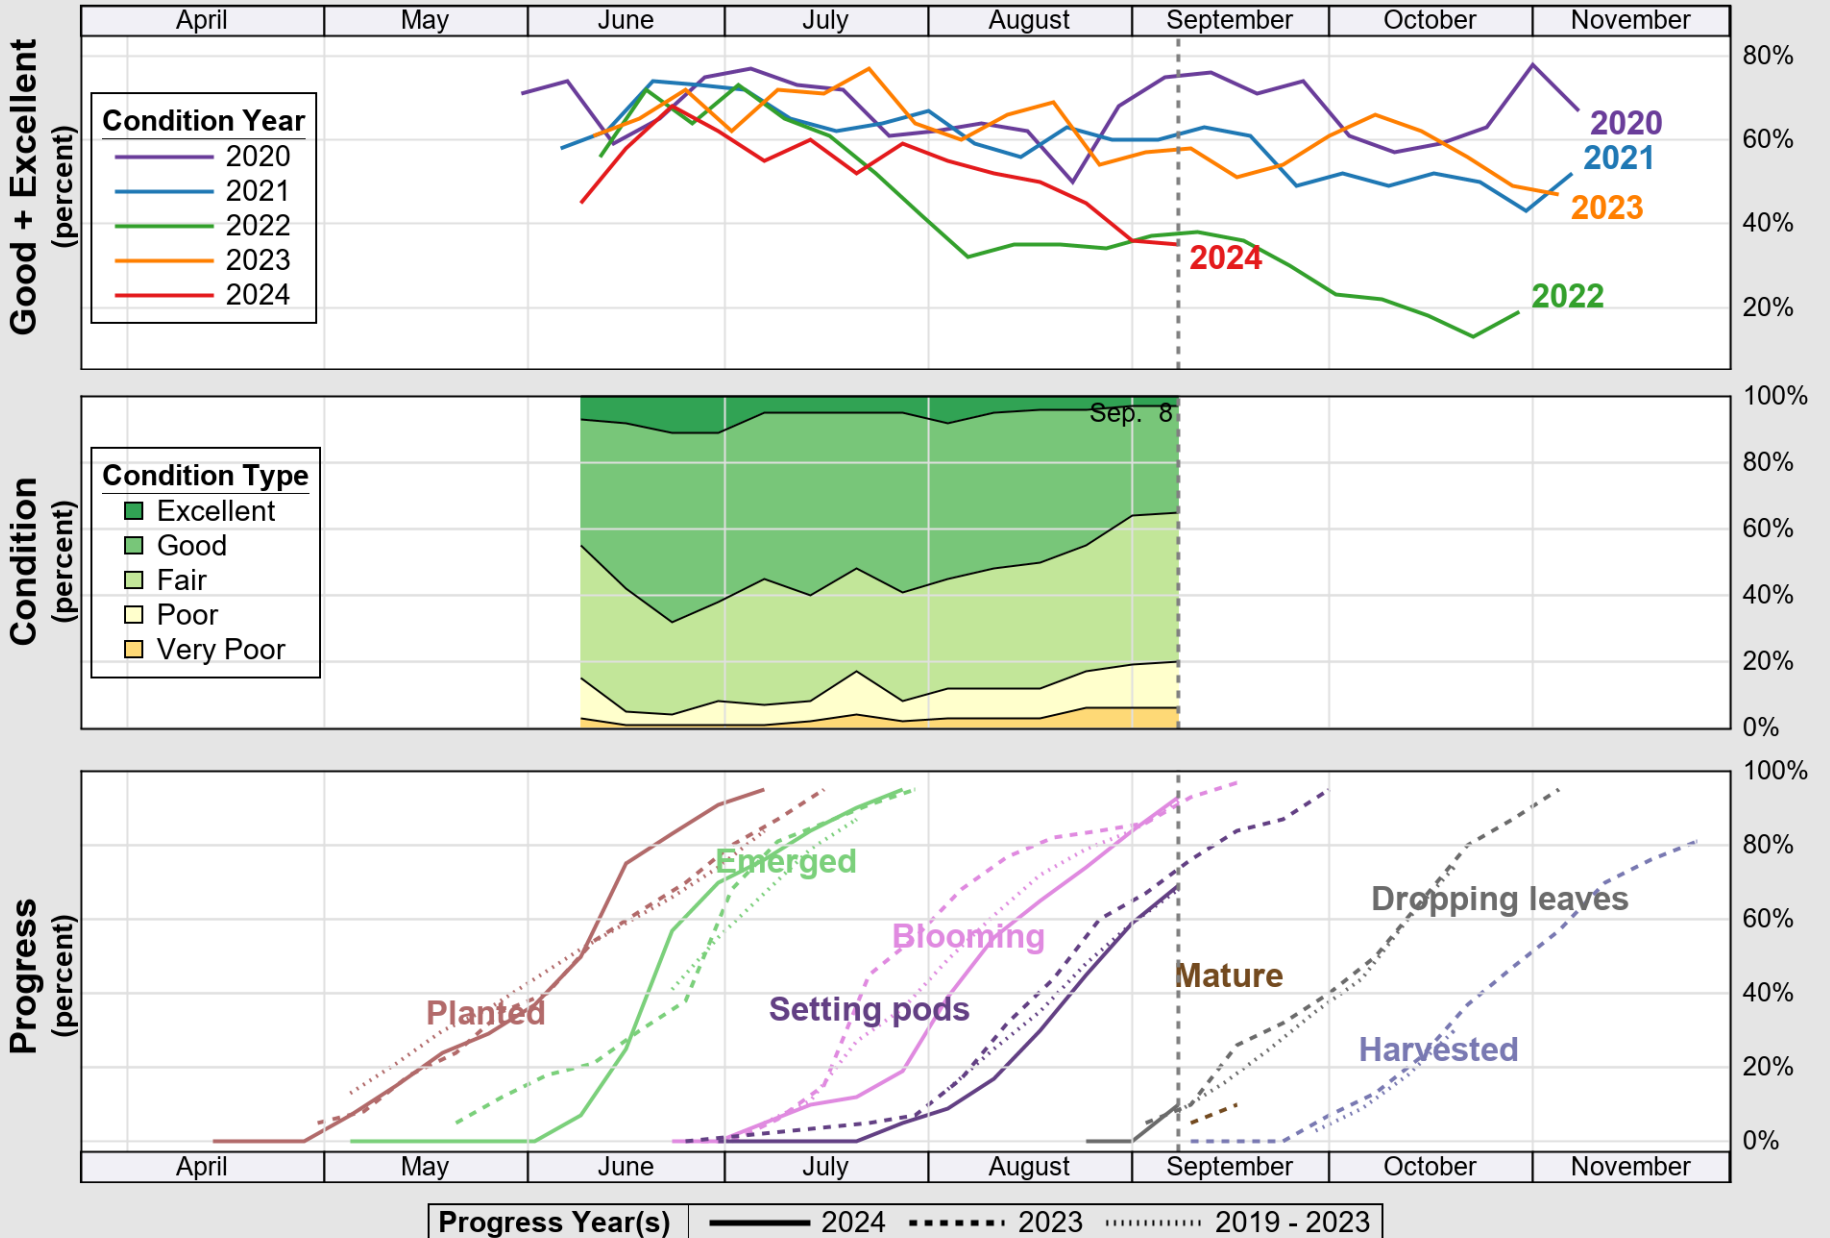

# Crop Progress and Condition: Peanuts in Oklahoma , 2024

NASS

Source: National Agricultural Statistics Service (NASS), Crop Progress Report

USDA

# Crop Progress and Condition: Sorghum in Oklahoma , 2024

NASS

Source: National Agricultural Statistics Service (NASS), Crop Progress Report

USDA

# Crop Progress and Condition: Soybeans in Oklahoma , 2024

NASS

Source: National Agricultural Statistics Service (NASS), Crop Progress Report

USDA

# Crop Progress and Condition: Winter Wheat in Oklahoma, 2024

NASS

Source: National Agricultural Statistics Service (NASS), Crop Progress Report