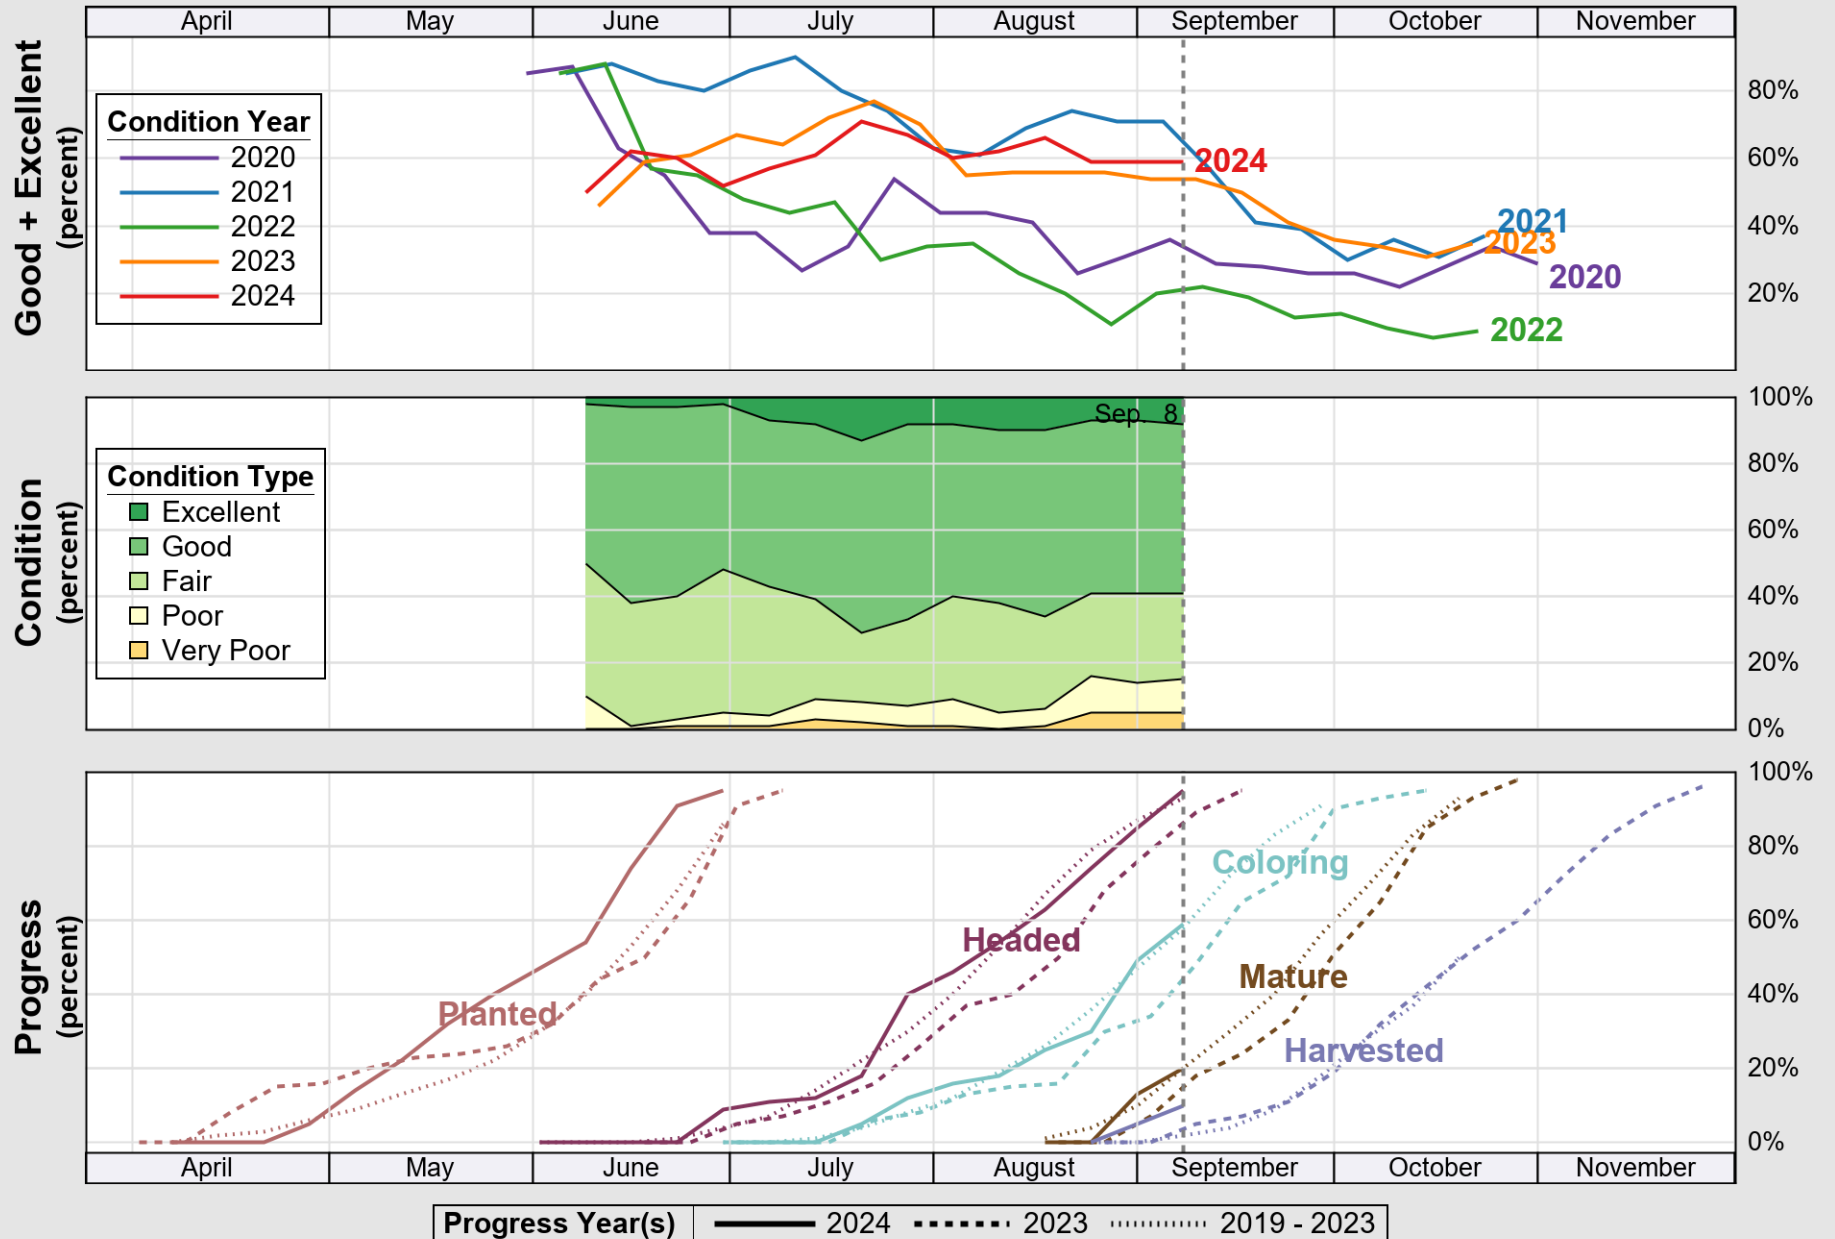

# Crop Progress and Condition: Cotton in Oklahoma, 2024

NASS

Source: National Agricultural Statistics Service (NASS), Crop Progress Report

USDA

# Crop Progress and Condition: Pasture and Range in Oklahoma , 2024

NASS

Source: National Agricultural Statistics Service (NASS), Crop Progress Report

USDA

# Crop Progress and Condition: Peanuts in Oklahoma , 2024

NASS

Source: National Agricultural Statistics Service (NASS), Crop Progress Report

USDA

# Crop Progress and Condition: Sorghum in Oklahoma , 2024

NASS

Source: National Agricultural Statistics Service (NASS), Crop Progress Report

USDA