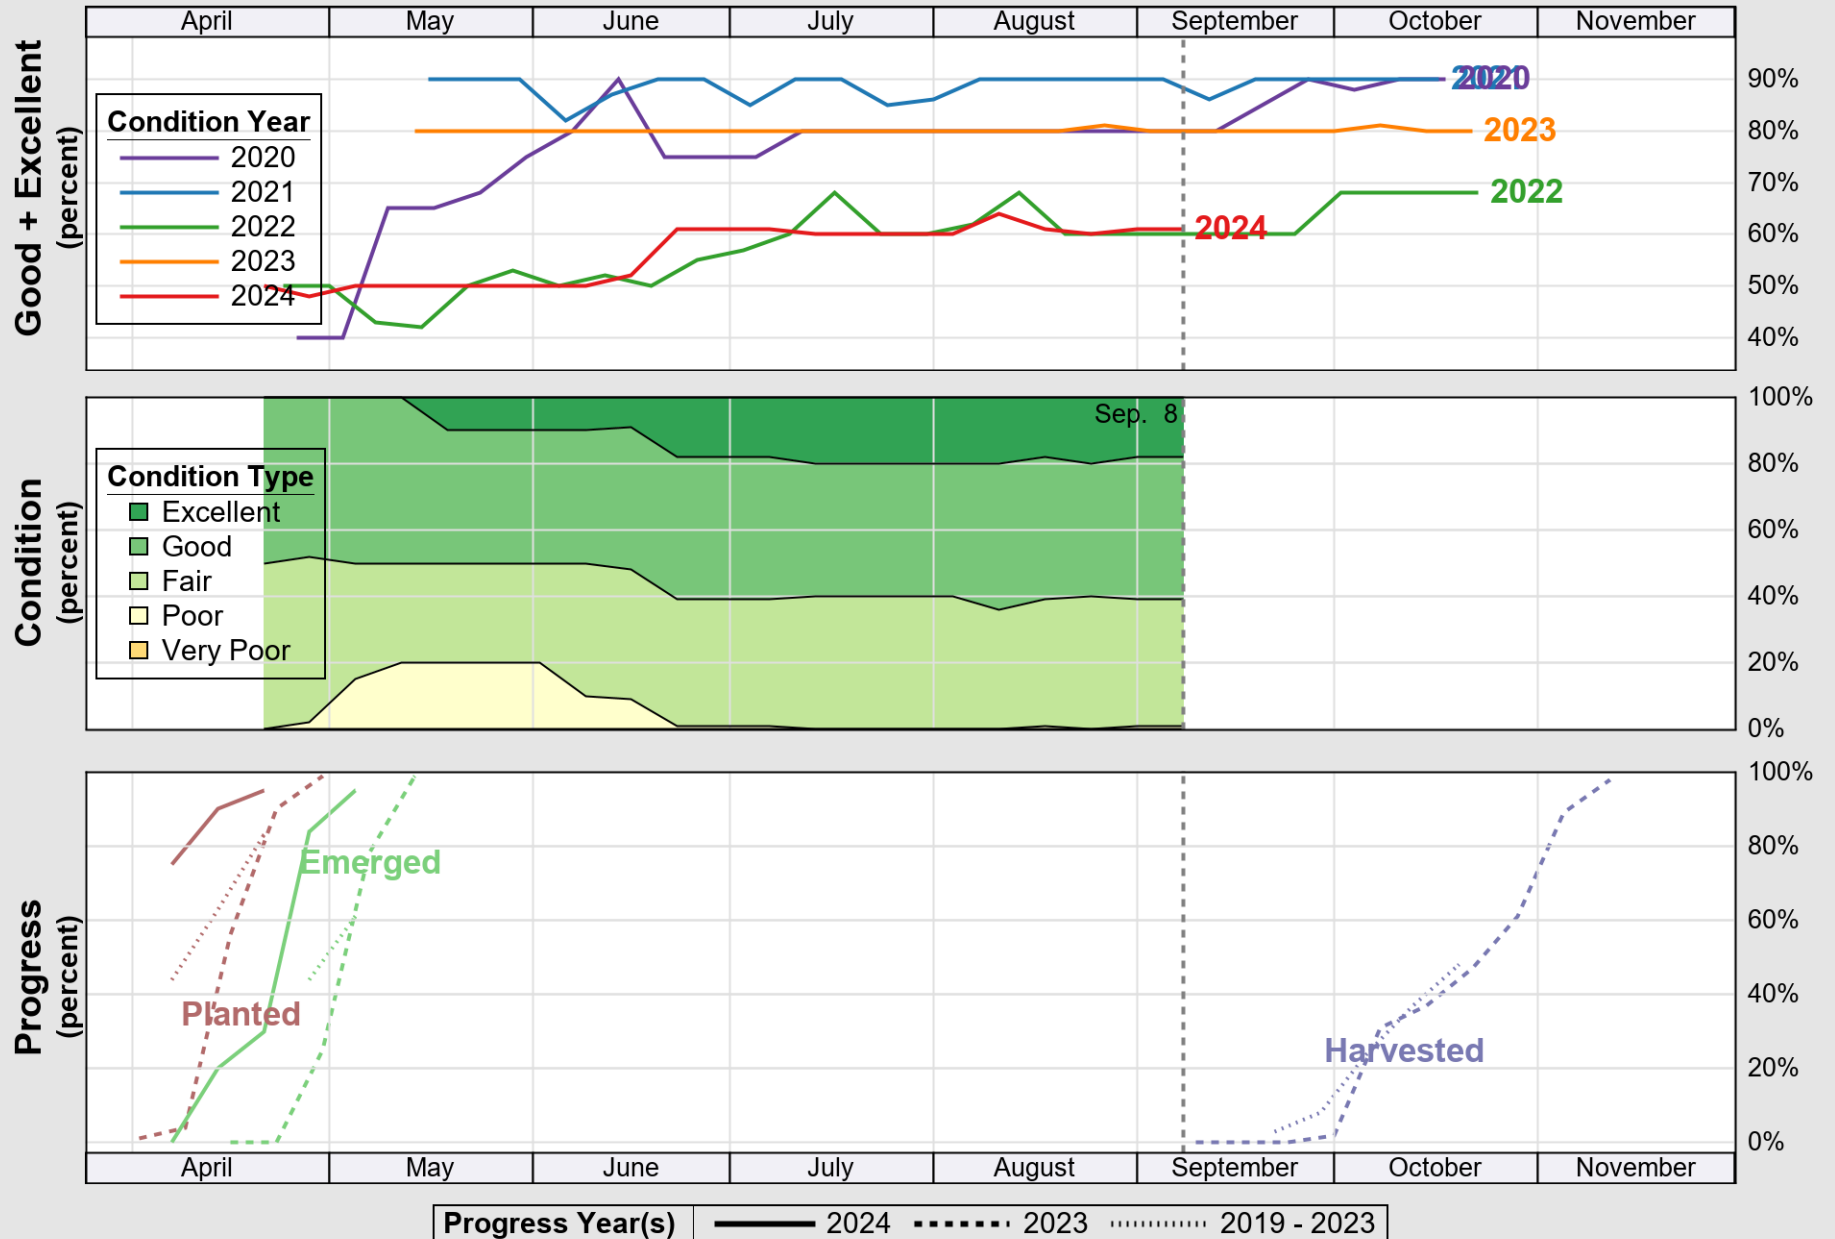

# Crop Progress and Condition: Pasture and Range in Oregon , 2024

NASS

Source: National Agricultural Statistics Service (NASS), Crop Progress Report

USDA

# Crop Progress and Condition: Spring Wheat in Oregon , 2024

NASS

Source: National Agricultural Statistics Service (NASS), Crop Progress Report

USDA

# Crop Progress and Condition: Sugar Beets in Oregon , 2024

NASS

Source: National Agricultural Statistics Service (NASS), Crop Progress Report

USDA

# Crop Progress and Condition: Winter Wheat in Oregon , 2024

NASS

Source: National Agricultural Statistics Service (NASS), Crop Progress Report