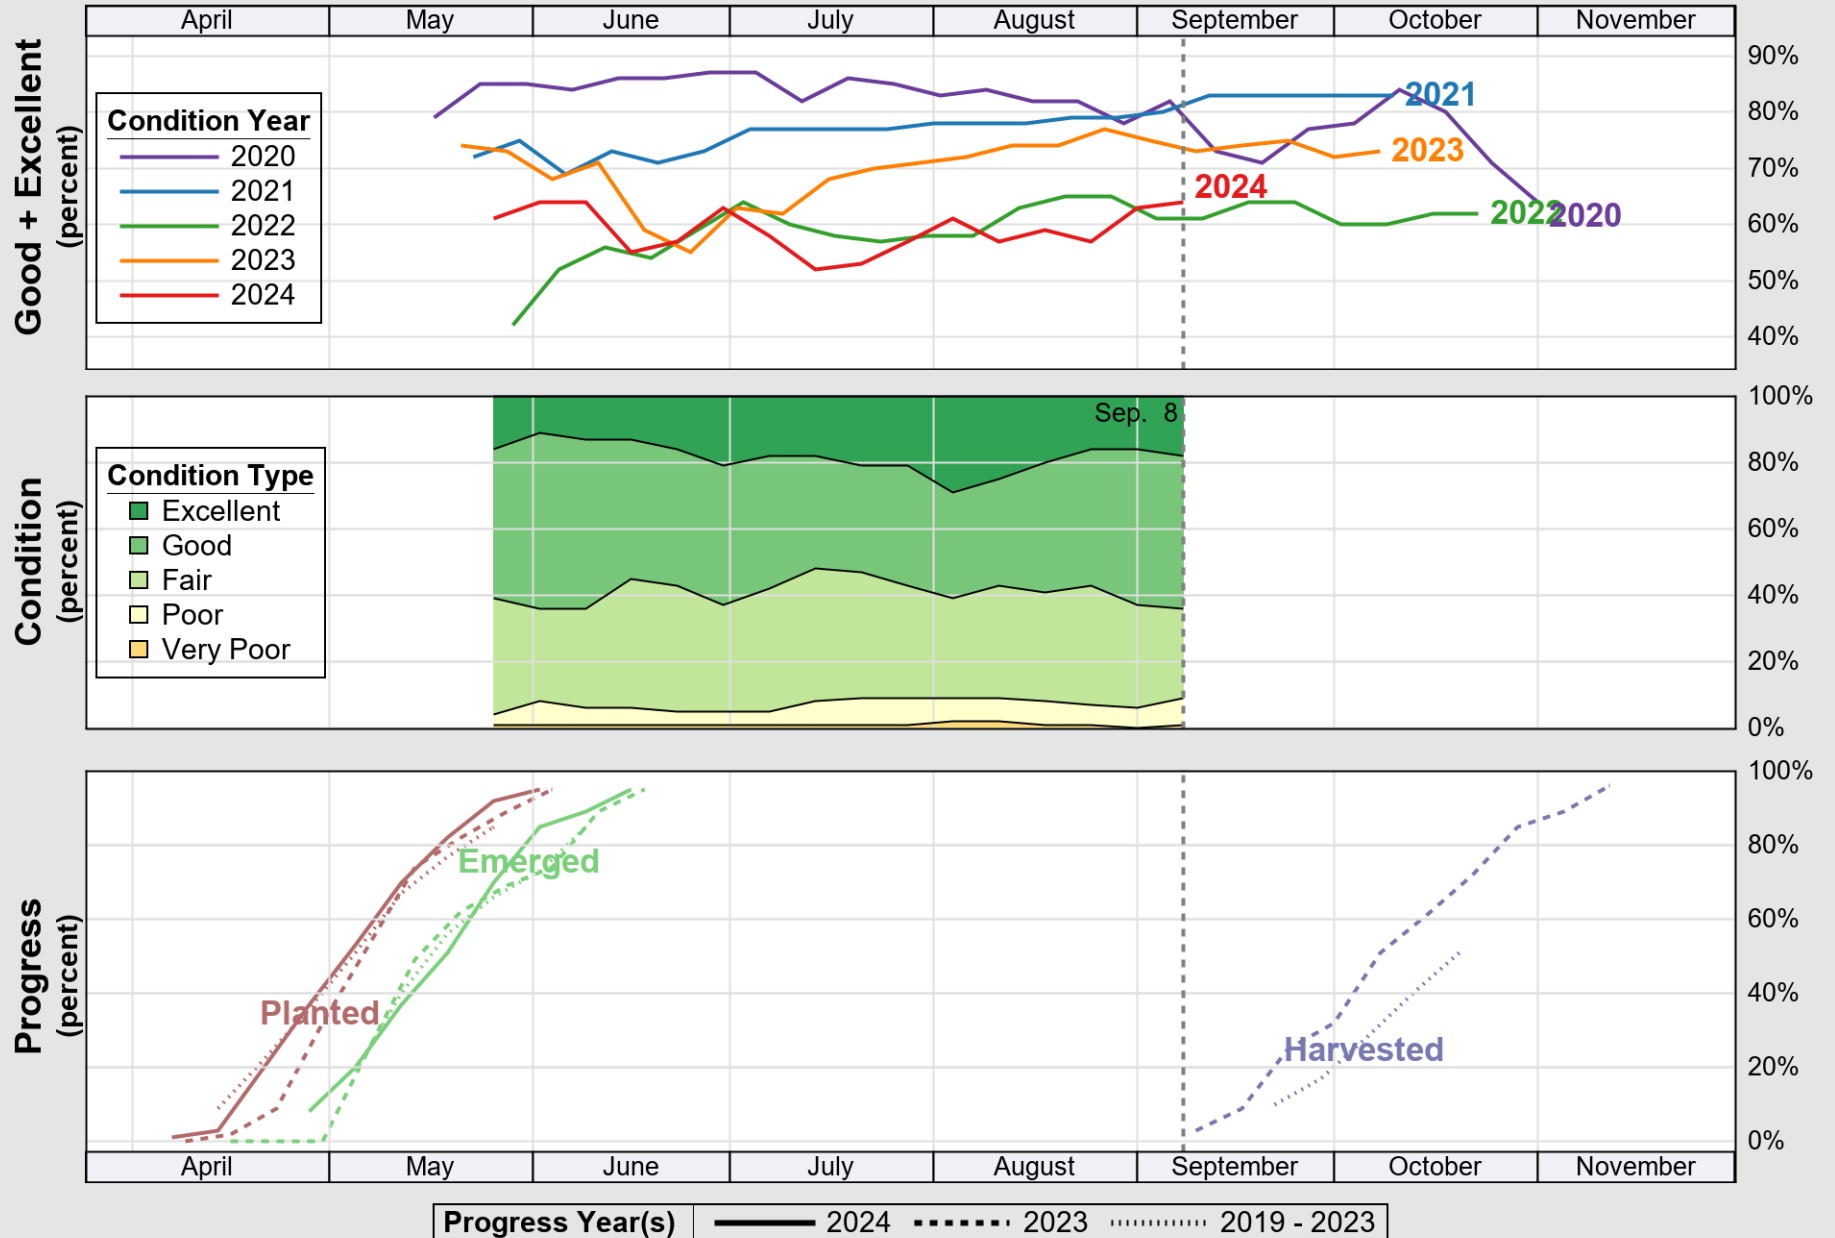

### Crop Progress and Condition: Barley in Oregon , 2024

NASS

Source: National Agricultural Statistics Service (NASS), Crop Progress Report

USDA

# Crop Progress and Condition: Corn in Oregon , 2024

NASS

Source: National Agricultural Statistics Service (NASS), Crop Progress Report

USDA

# Crop Progress and Condition: Oats in Oregon , 2024

NASS

Source: National Agricultural Statistics Service (NASS), Crop Progress Report

USDA