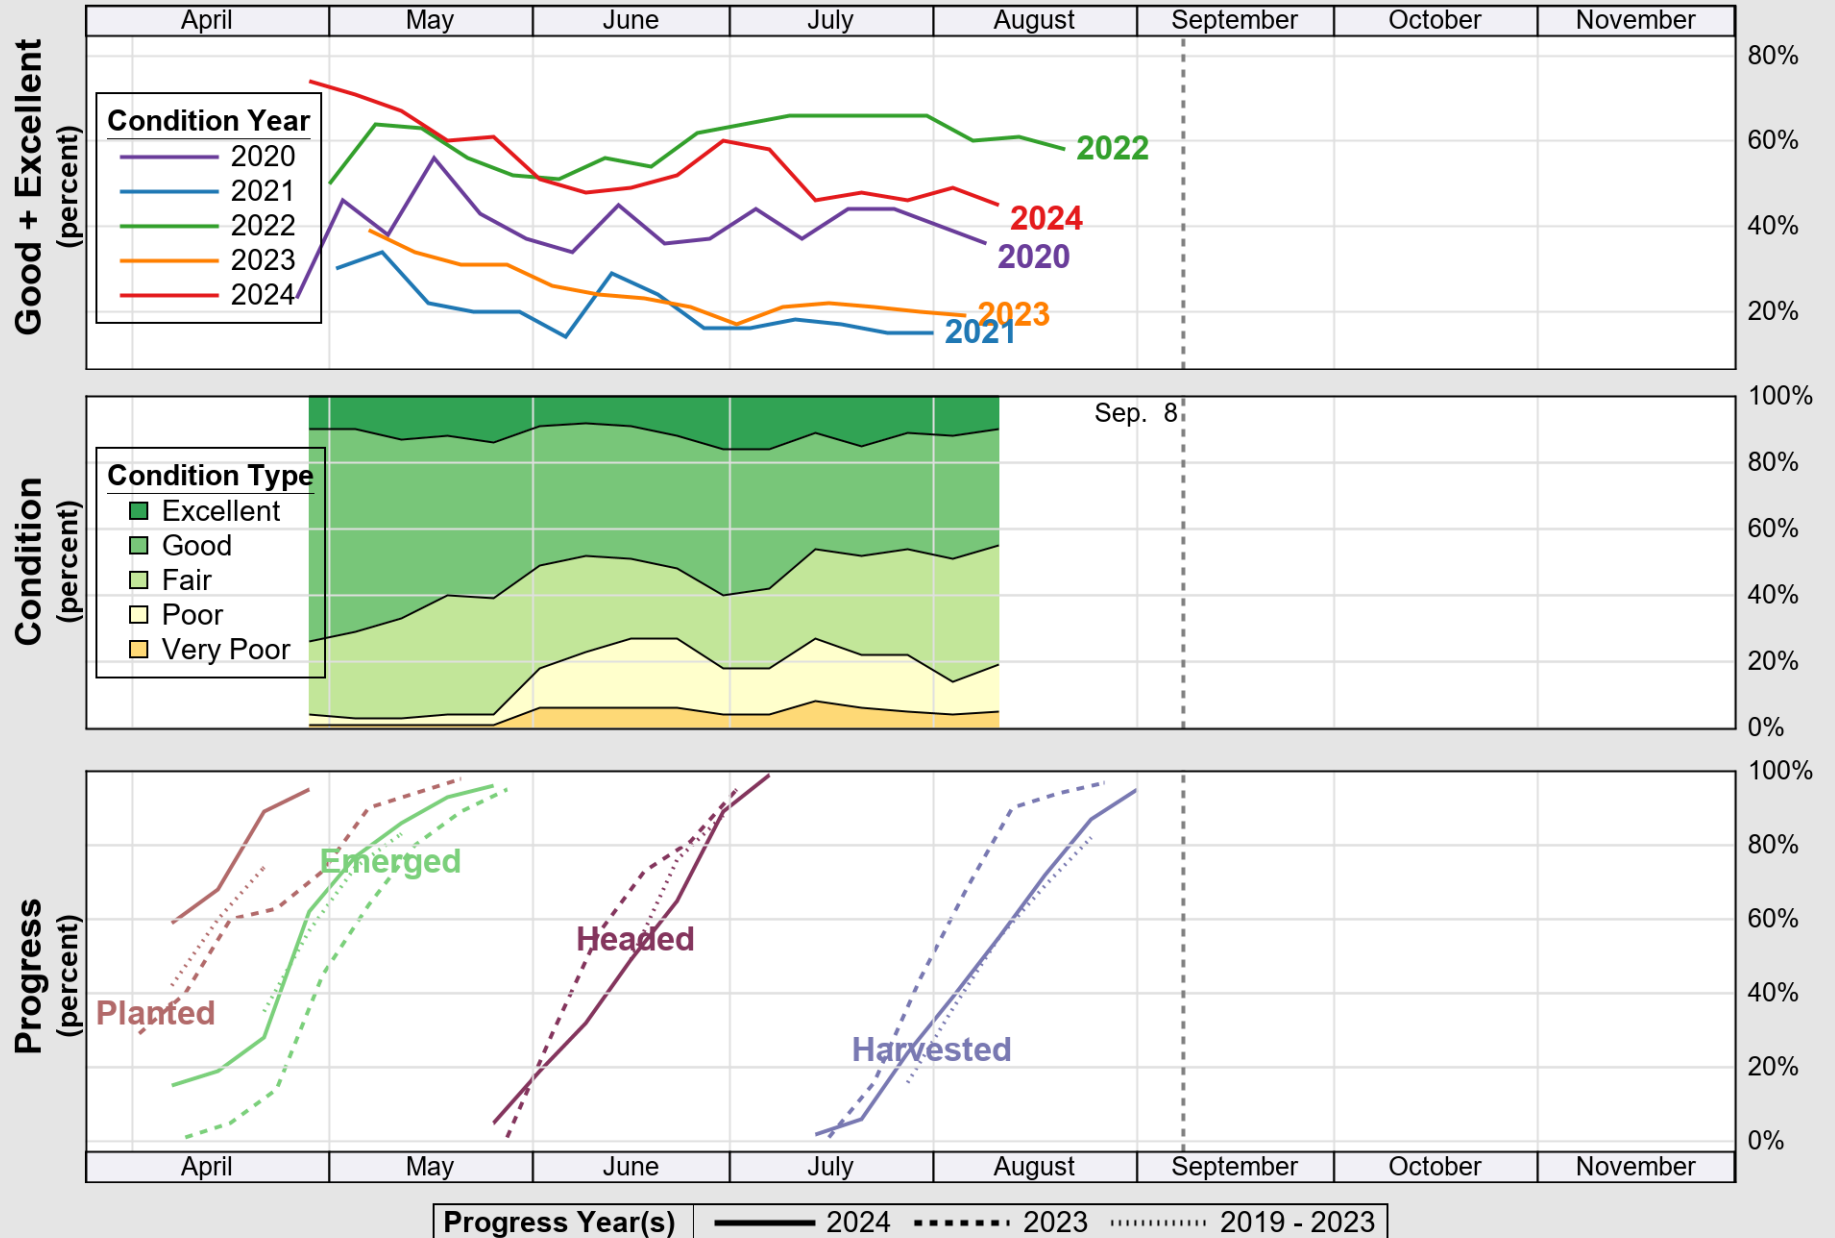

# Crop Progress and Condition: Corn in Oregon , 2024

NASS

Source: National Agricultural Statistics Service (NASS), Crop Progress Report

USDA

# Crop Progress and Condition: Oats in Oregon , 2024

NASS

Source: National Agricultural Statistics Service (NASS), Crop Progress Report

USDA

# Crop Progress and Condition: Pasture and Range in Oregon , 2024

NASS

Source: National Agricultural Statistics Service (NASS), Crop Progress Report

USDA

# Crop Progress and Condition: Spring Wheat in Oregon , 2024

NASS

Source: National Agricultural Statistics Service (NASS), Crop Progress Report

USDA