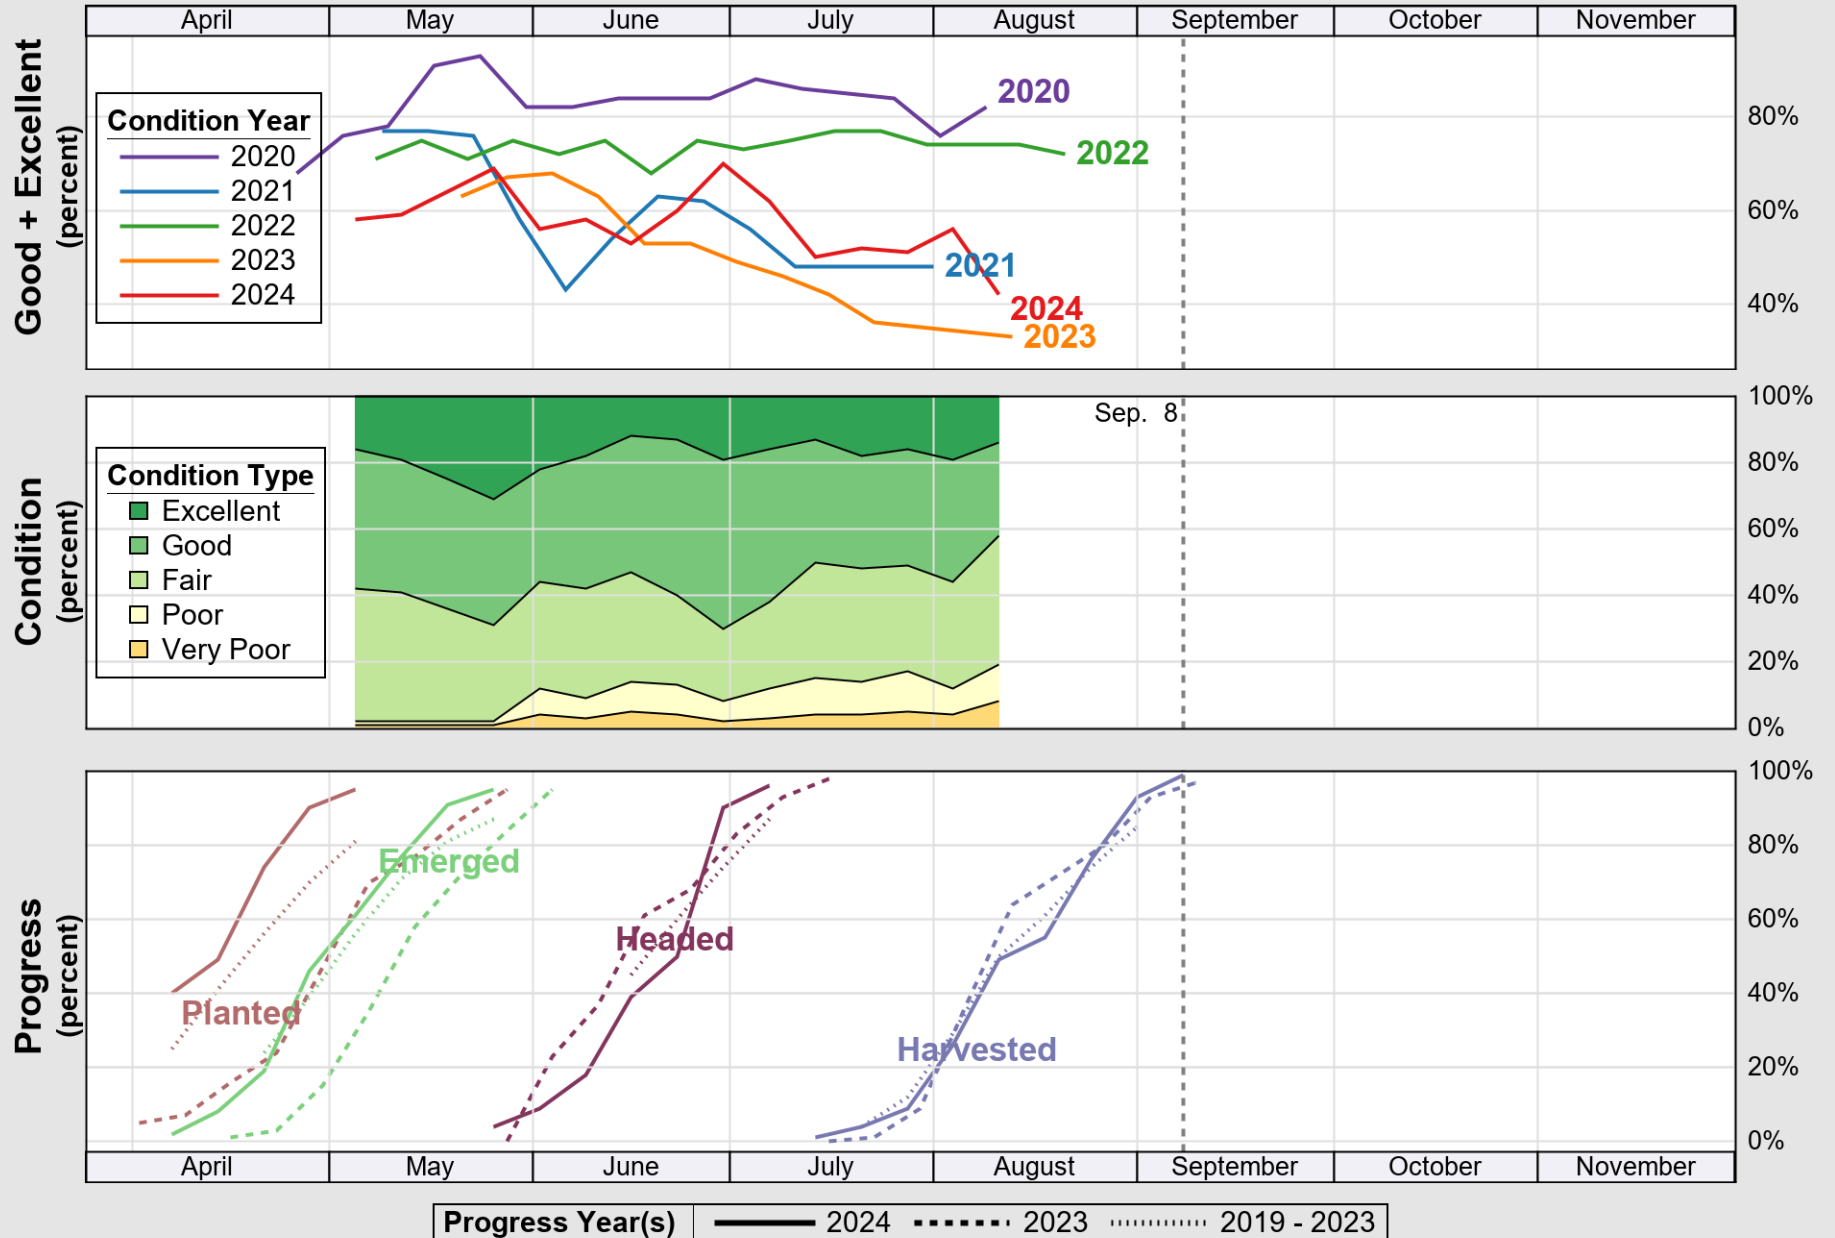

### Crop Progress and Condition: Barley in Oregon , 2024

NASS

Source: National Agricultural Statistics Service (NASS), Crop Progress Report

USDA

# Crop Progress and Condition: Corn in Oregon , 2024

NASS

Source: National Agricultural Statistics Service (NASS), Crop Progress Report

USDA

# Crop Progress and Condition: Oats in Oregon , 2024

NASS

Source: National Agricultural Statistics Service (NASS), Crop Progress Report

USDA

# Crop Progress and Condition: Pasture and Range in Oregon , 2024

NASS

Source: National Agricultural Statistics Service (NASS), Crop Progress Report

USDA