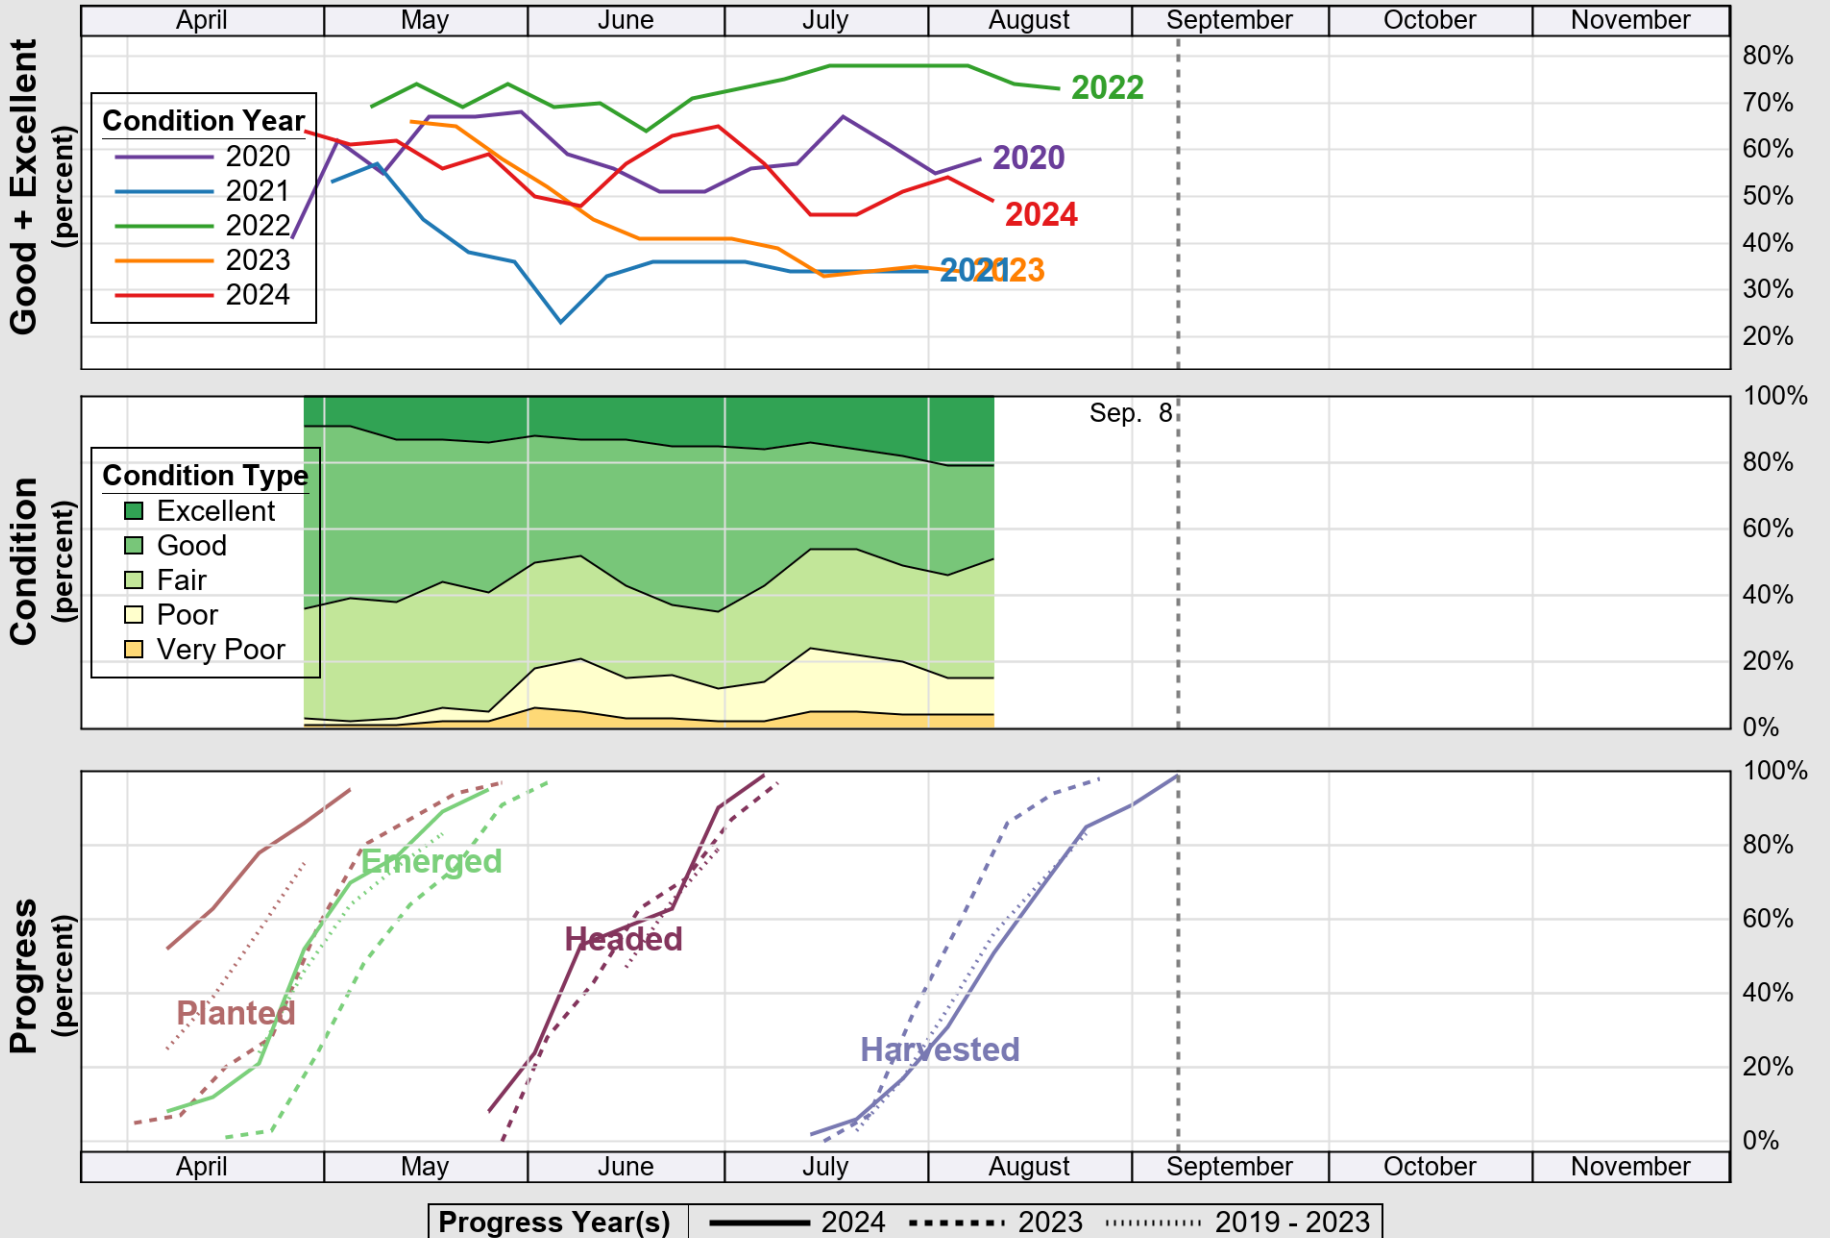

### Crop Progress and Condition: Barley in Oregon , 2024

NASS

Source: National Agricultural Statistics Service (NASS), Crop Progress Report

USDA

# Crop Progress and Condition: Corn in Oregon , 2024

NASS

Source: National Agricultural Statistics Service (NASS), Crop Progress Report

USDA

# Crop Progress and Condition: Oats in Oregon , 2024

NASS

Source: National Agricultural Statistics Service (NASS), Crop Progress Report

USDA