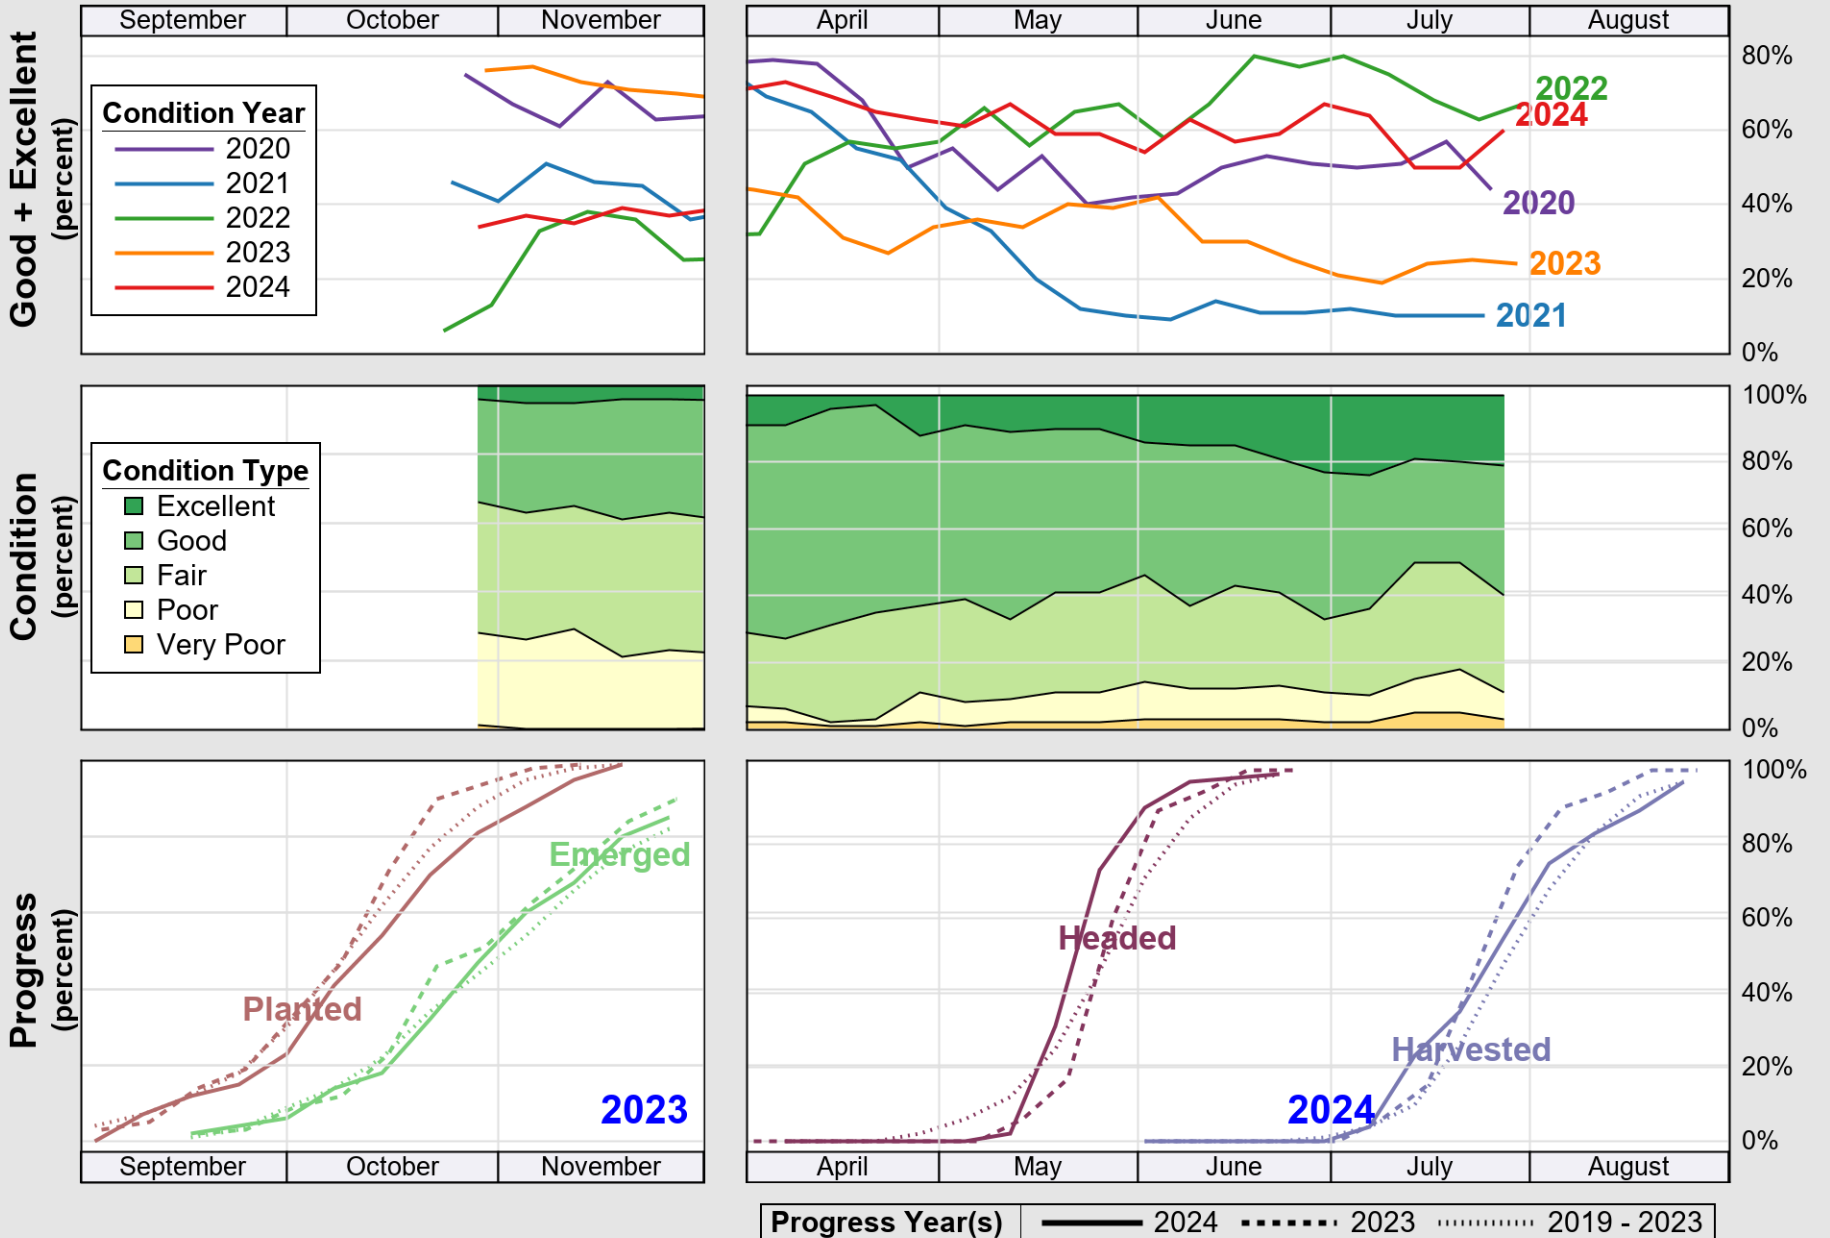

# Crop Progress and Condition: Pasture and Range in Oregon , 2024

NASS

Source: National Agricultural Statistics Service (NASS), Crop Progress Report

USDA

# Crop Progress and Condition: Spring Wheat in Oregon , 2024

NASS

Source: National Agricultural Statistics Service (NASS), Crop Progress Report

USDA

# Crop Progress and Condition: Sugar Beets in Oregon , 2024

NASS

Source: National Agricultural Statistics Service (NASS), Crop Progress Report

USDA

# Crop Progress and Condition: Winter Wheat in Oregon , 2024

NASS

Source: National Agricultural Statistics Service (NASS), Crop Progress Report