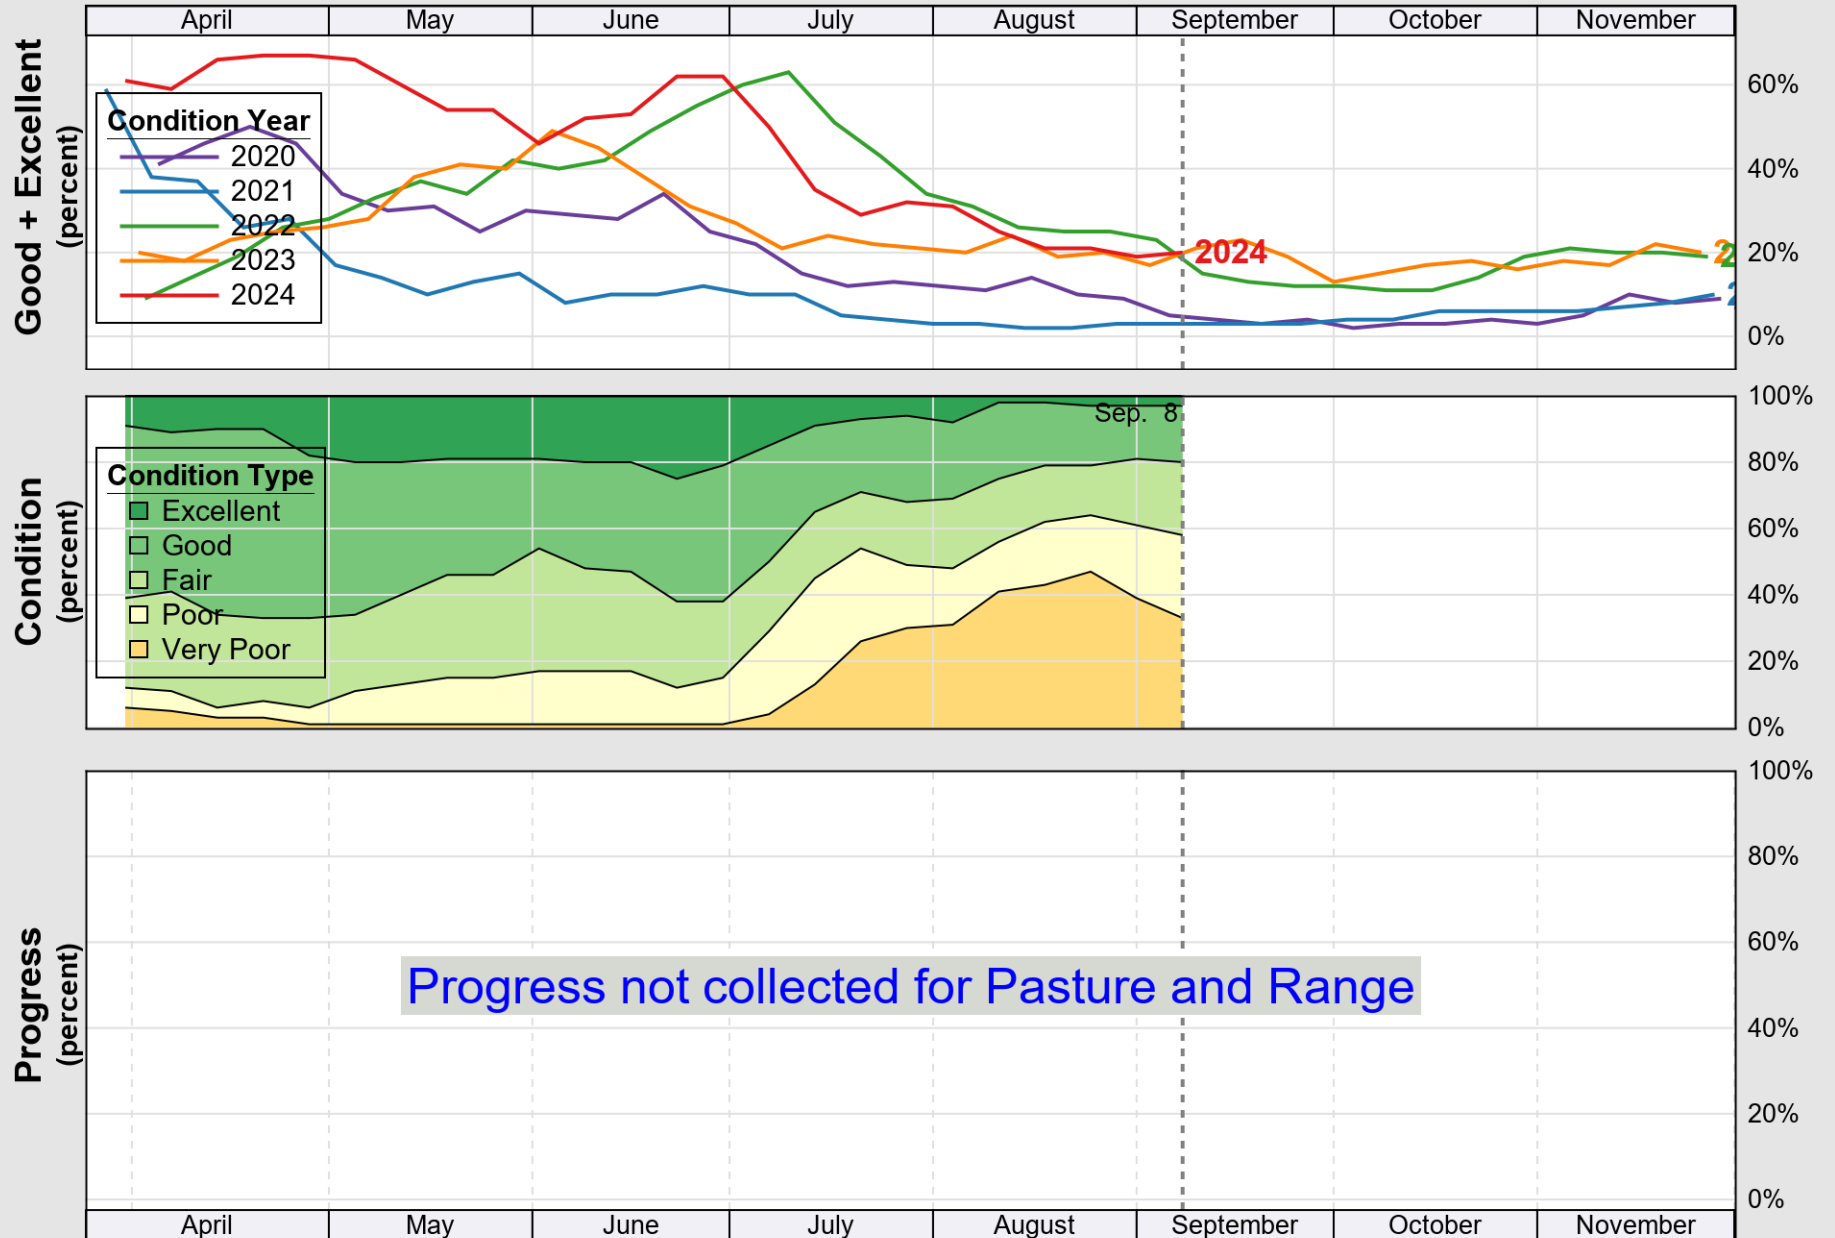

# Crop Progress and Condition: Corn in Oregon , 2024

NASS

Source: National Agricultural Statistics Service (NASS), Crop Progress Report

USDA

# Crop Progress and Condition: Oats in Oregon , 2024

NASS

Source: National Agricultural Statistics Service (NASS), Crop Progress Report

USDA

# Crop Progress and Condition: Pasture and Range in Oregon , 2024

NASS

Source: National Agricultural Statistics Service (NASS), Crop Progress Report

USDA

# Crop Progress and Condition: Spring Wheat in Oregon , 2024

NASS

Source: National Agricultural Statistics Service (NASS), Crop Progress Report

USDA