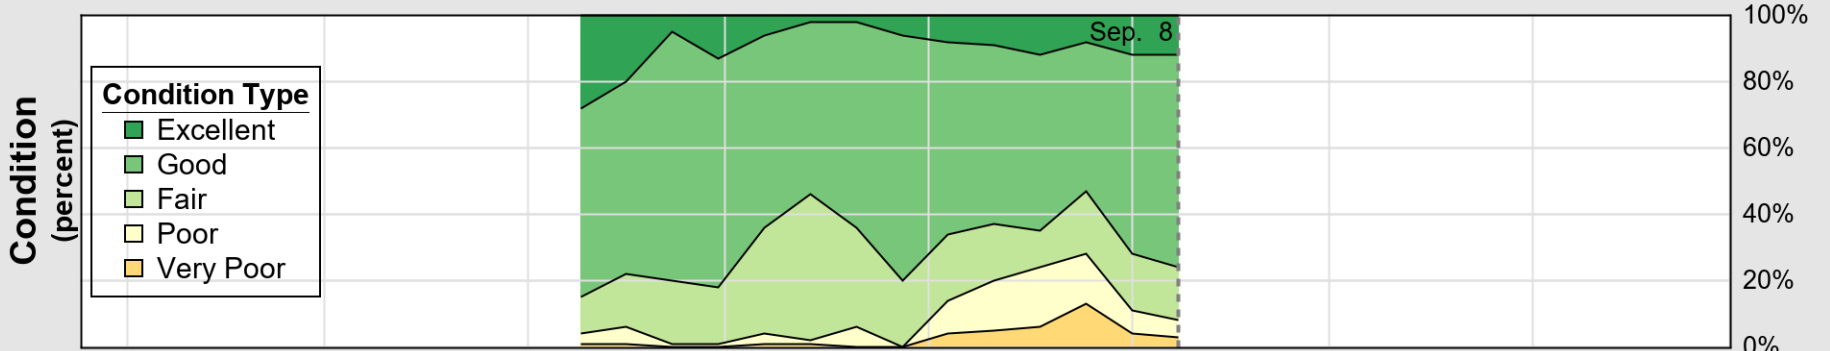

USDA

Crop Progress and Condition: Soybeans in Pennsylvania , 2024

NASS

Source: National Agricultural Statistics Service (NASS), Crop Progress Report