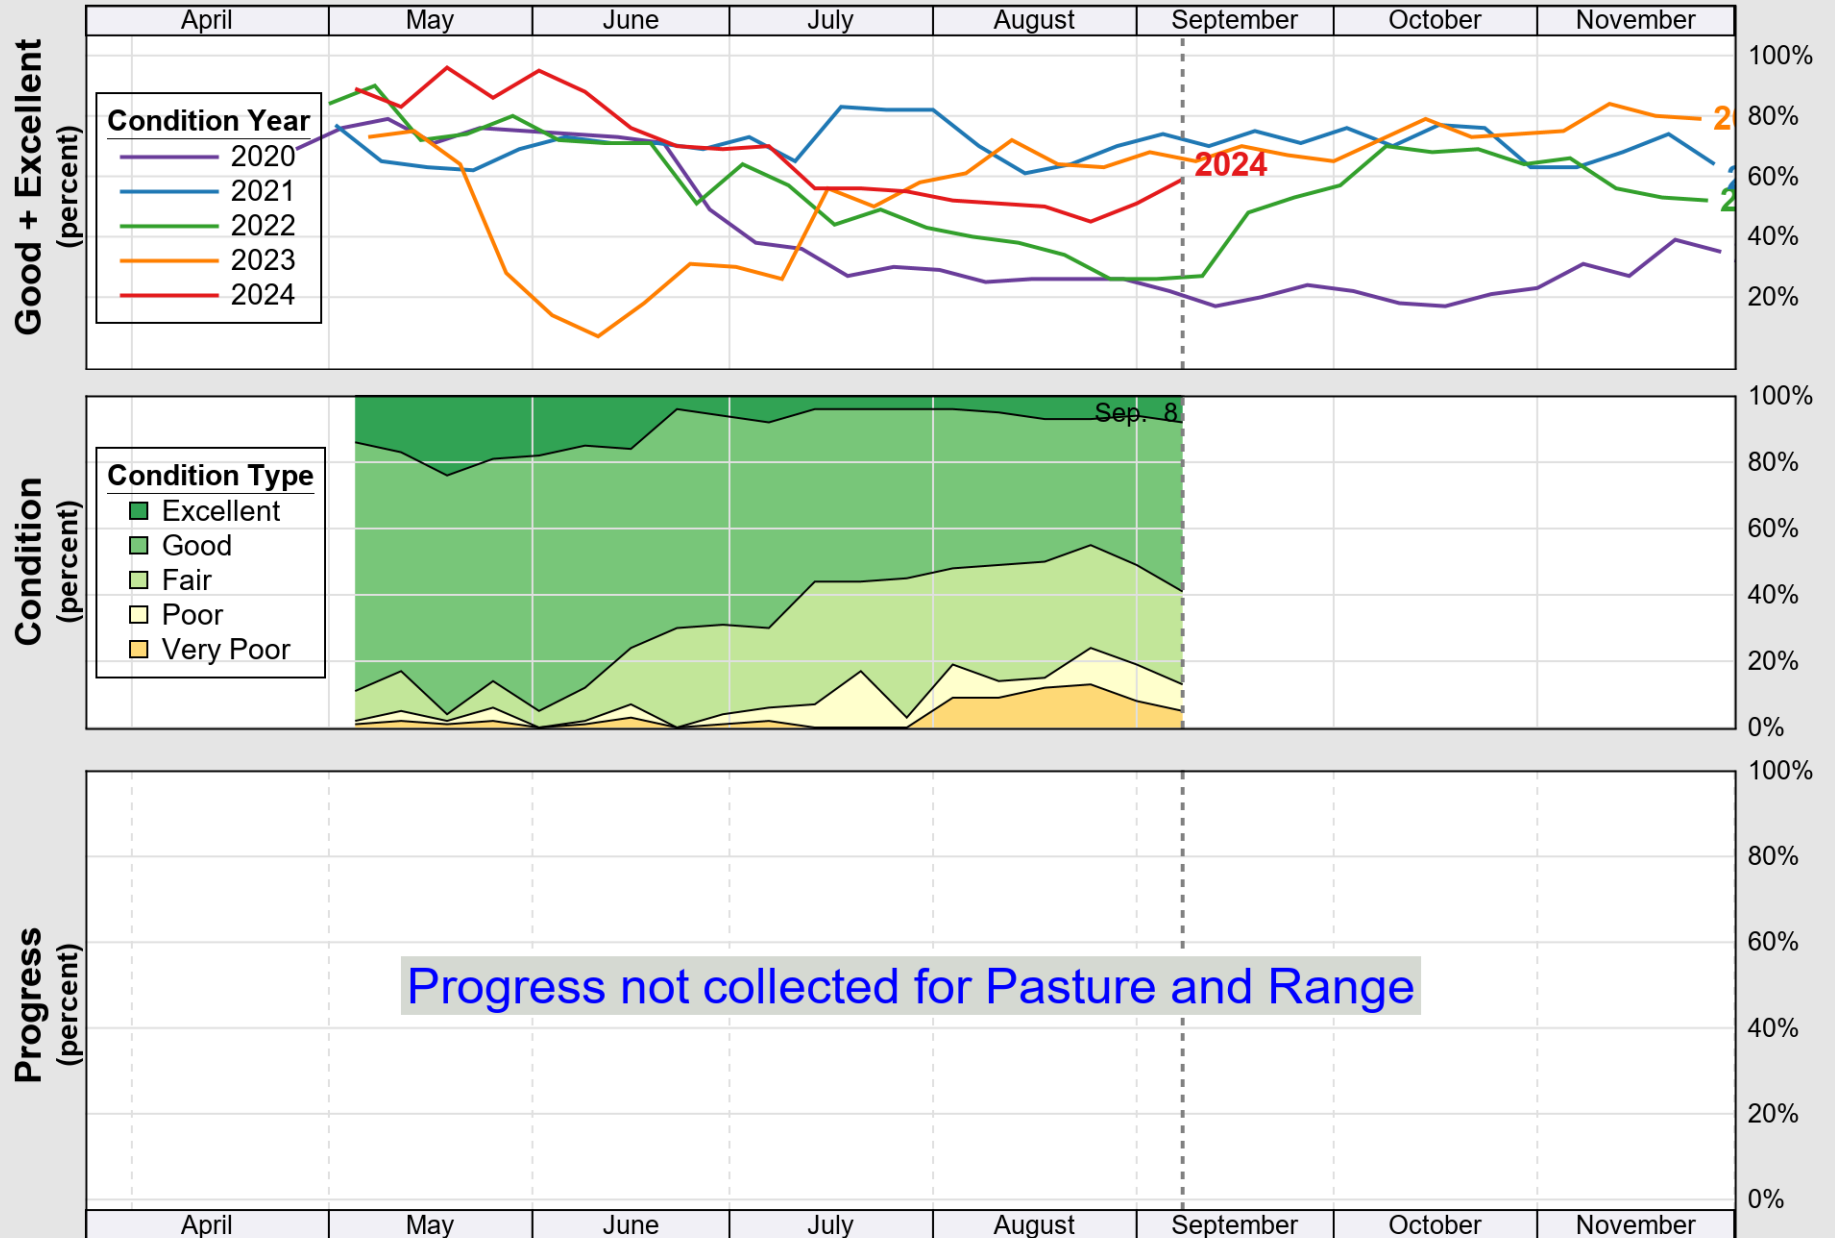

USDA

Crop Progress and Condition: Corn in Pennsylvania, 2024

NASS

Source: National Agricultural Statistics Service (NASS), Crop Progress Report

USDA

Crop Progress and Condition: Oats in Pennsylvania , 2024

NASS

Source: National Agricultural Statistics Service (NASS), Crop Progress Report

USDA Crop Progress and Condition: Pasture and Range in Pennsylvania , 2024 **NASS**

Source: National Agricultural Statistics Service (NASS), Crop Progress Report

USDA

Crop Progress and Condition: Soybeans in Pennsylvania , 2024

NASS

Source: National Agricultural Statistics Service (NASS), Crop Progress Report