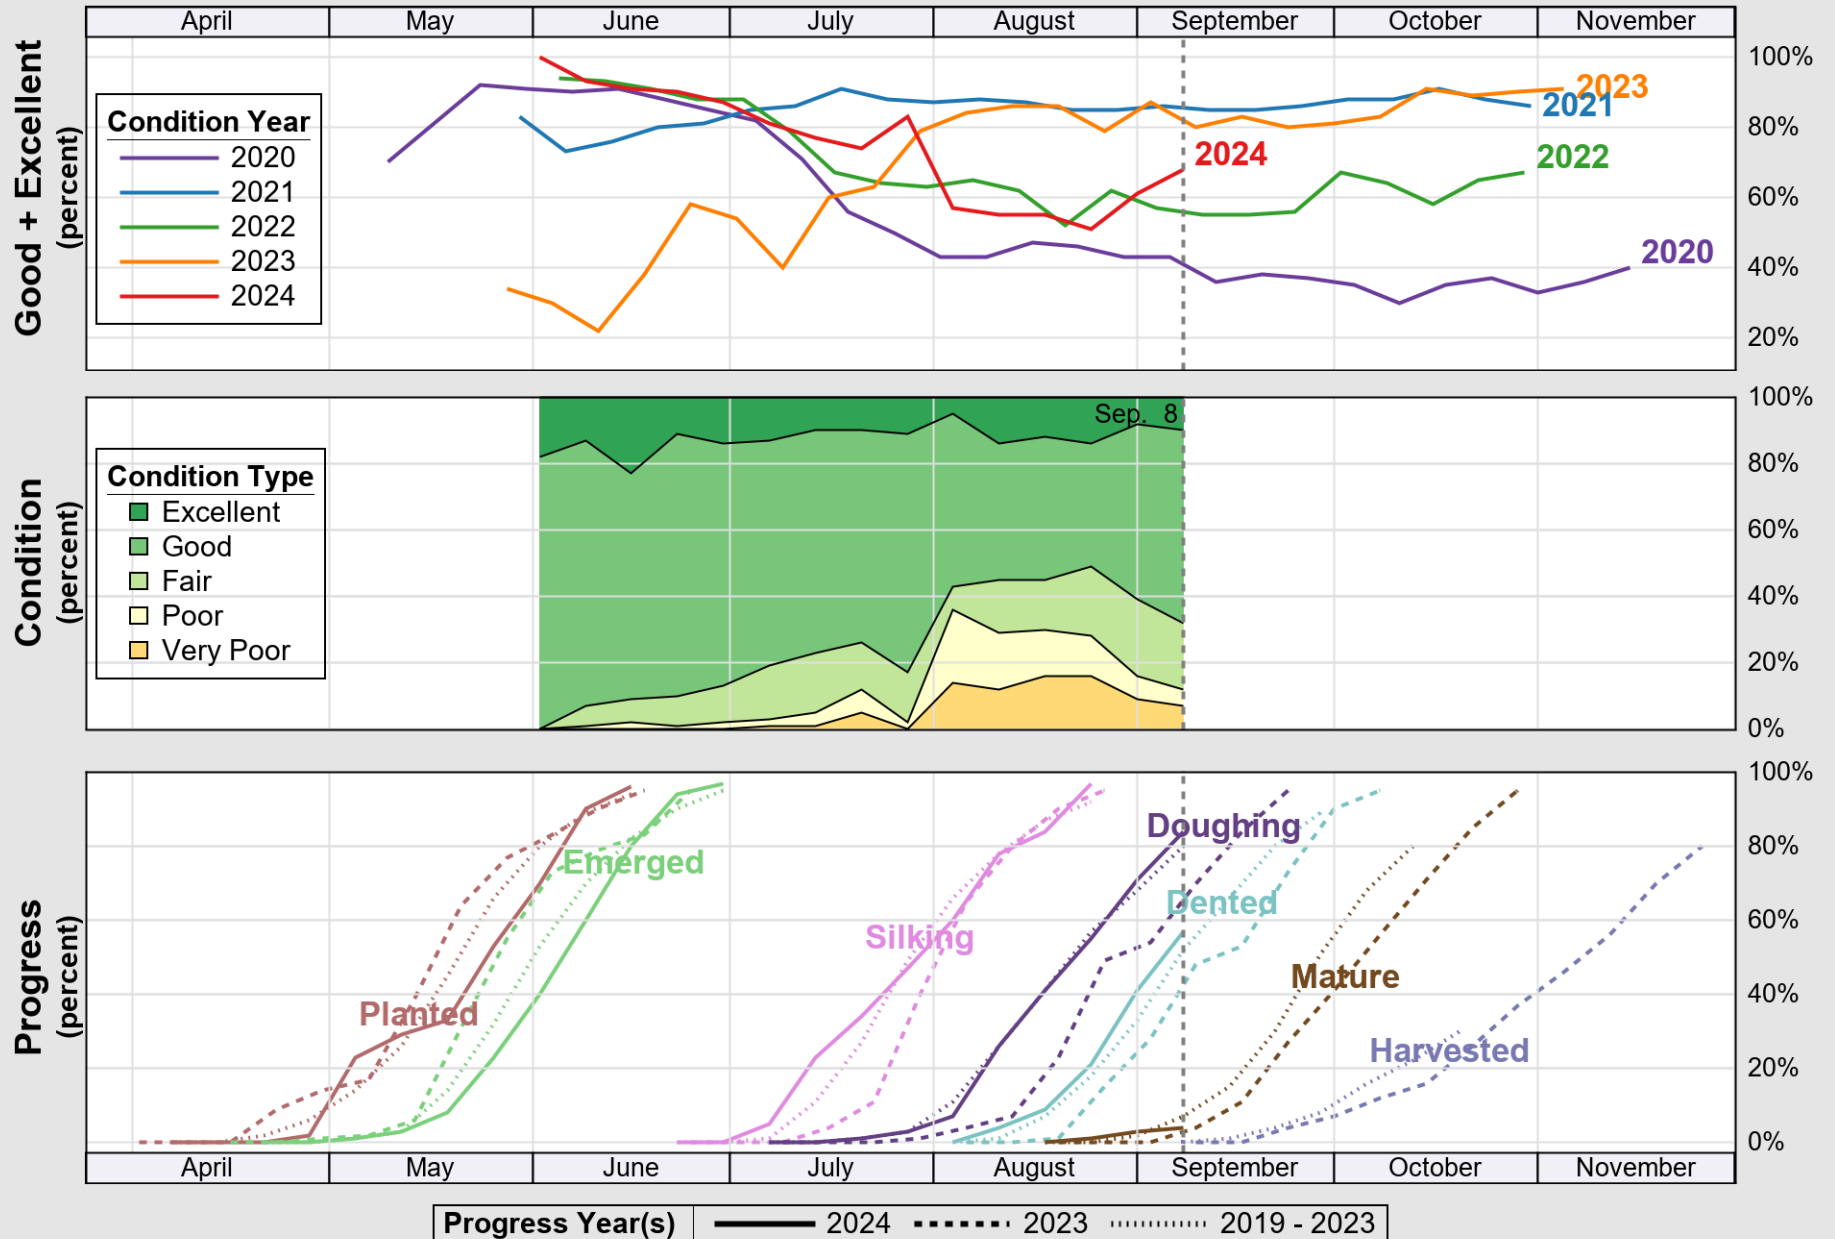

USDA

Crop Progress and Condition: Corn in Pennsylvania, 2024

NASS

Source: National Agricultural Statistics Service (NASS), Crop Progress Report

USDA

Crop Progress and Condition: Oats in Pennsylvania , 2024

NASS

Source: National Agricultural Statistics Service (NASS), Crop Progress Report

USDA Crop Progress and Condition: Pasture and Range in Pennsylvania , 2024 **NASS**

Source: National Agricultural Statistics Service (NASS), Crop Progress Report

USDA

Crop Progress and Condition: Soybeans in Pennsylvania , 2024

NASS

Source: National Agricultural Statistics Service (NASS), Crop Progress Report