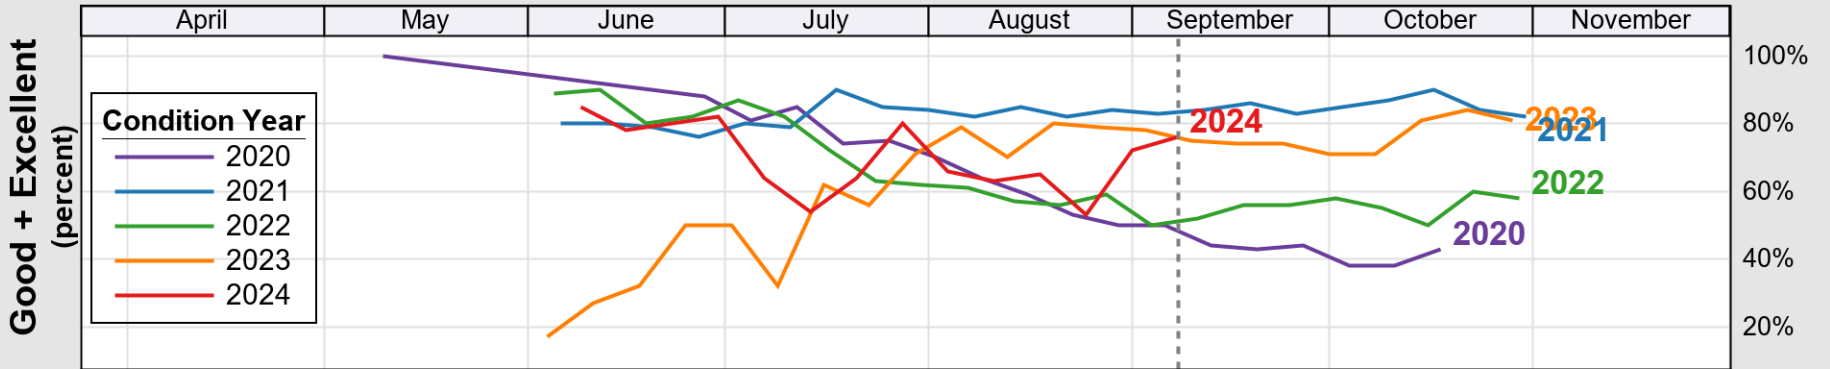

USDA

Crop Progress and Condition: Soybeans in Pennsylvania , 2024

NASS

Source: National Agricultural Statistics Service (NASS), Crop Progress Report