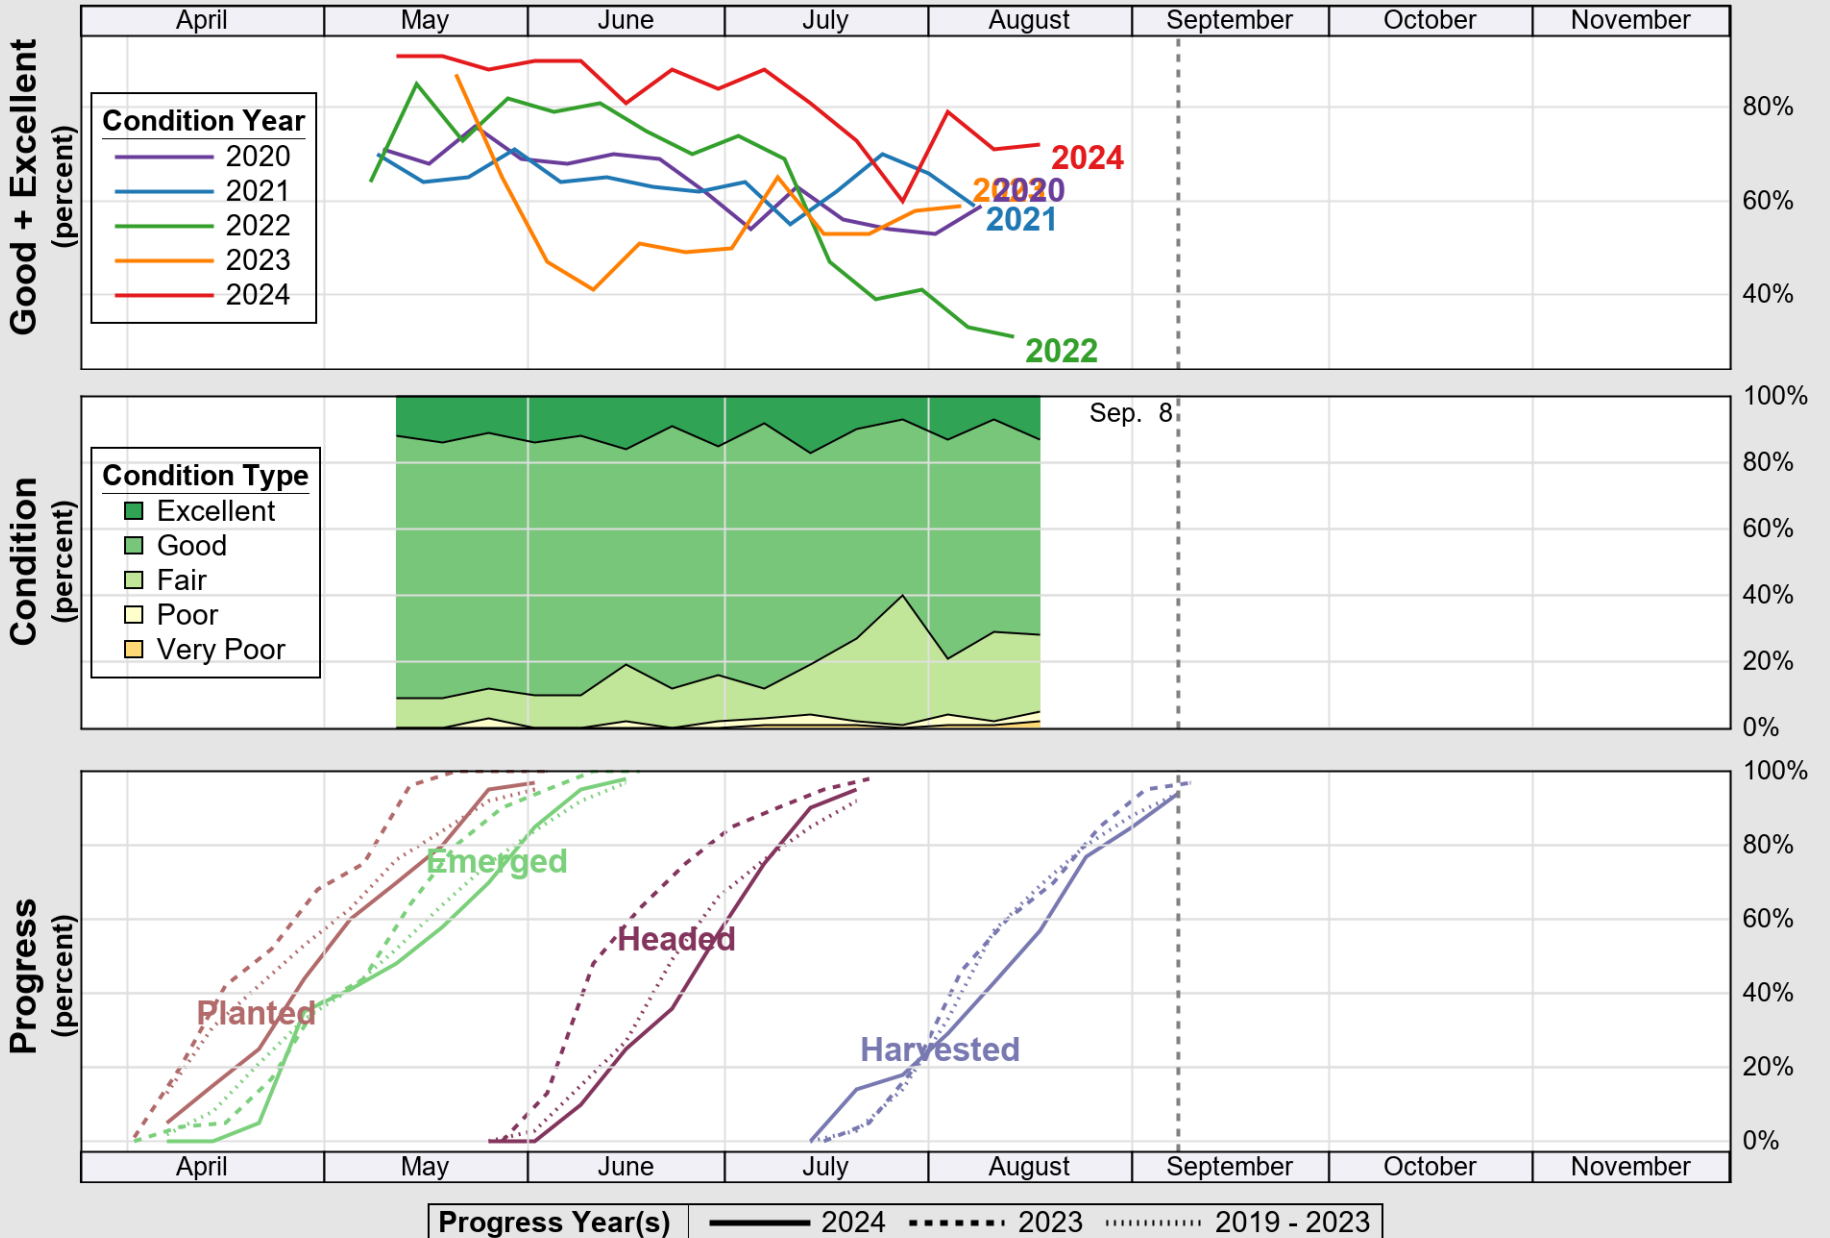

USDA

Crop Progress and Condition: Corn in Pennsylvania, 2024

NASS

Source: National Agricultural Statistics Service (NASS), Crop Progress Report

USDA

Crop Progress and Condition: Oats in Pennsylvania , 2024

NASS

Source: National Agricultural Statistics Service (NASS), Crop Progress Report

USDA Crop Progress and Condition: Pasture and Range in Pennsylvania , 2024 **NASS**

Source: National Agricultural Statistics Service (NASS), Crop Progress Report

USDA

Crop Progress and Condition: Soybeans in Pennsylvania , 2024

NASS

Source: National Agricultural Statistics Service (NASS), Crop Progress Report