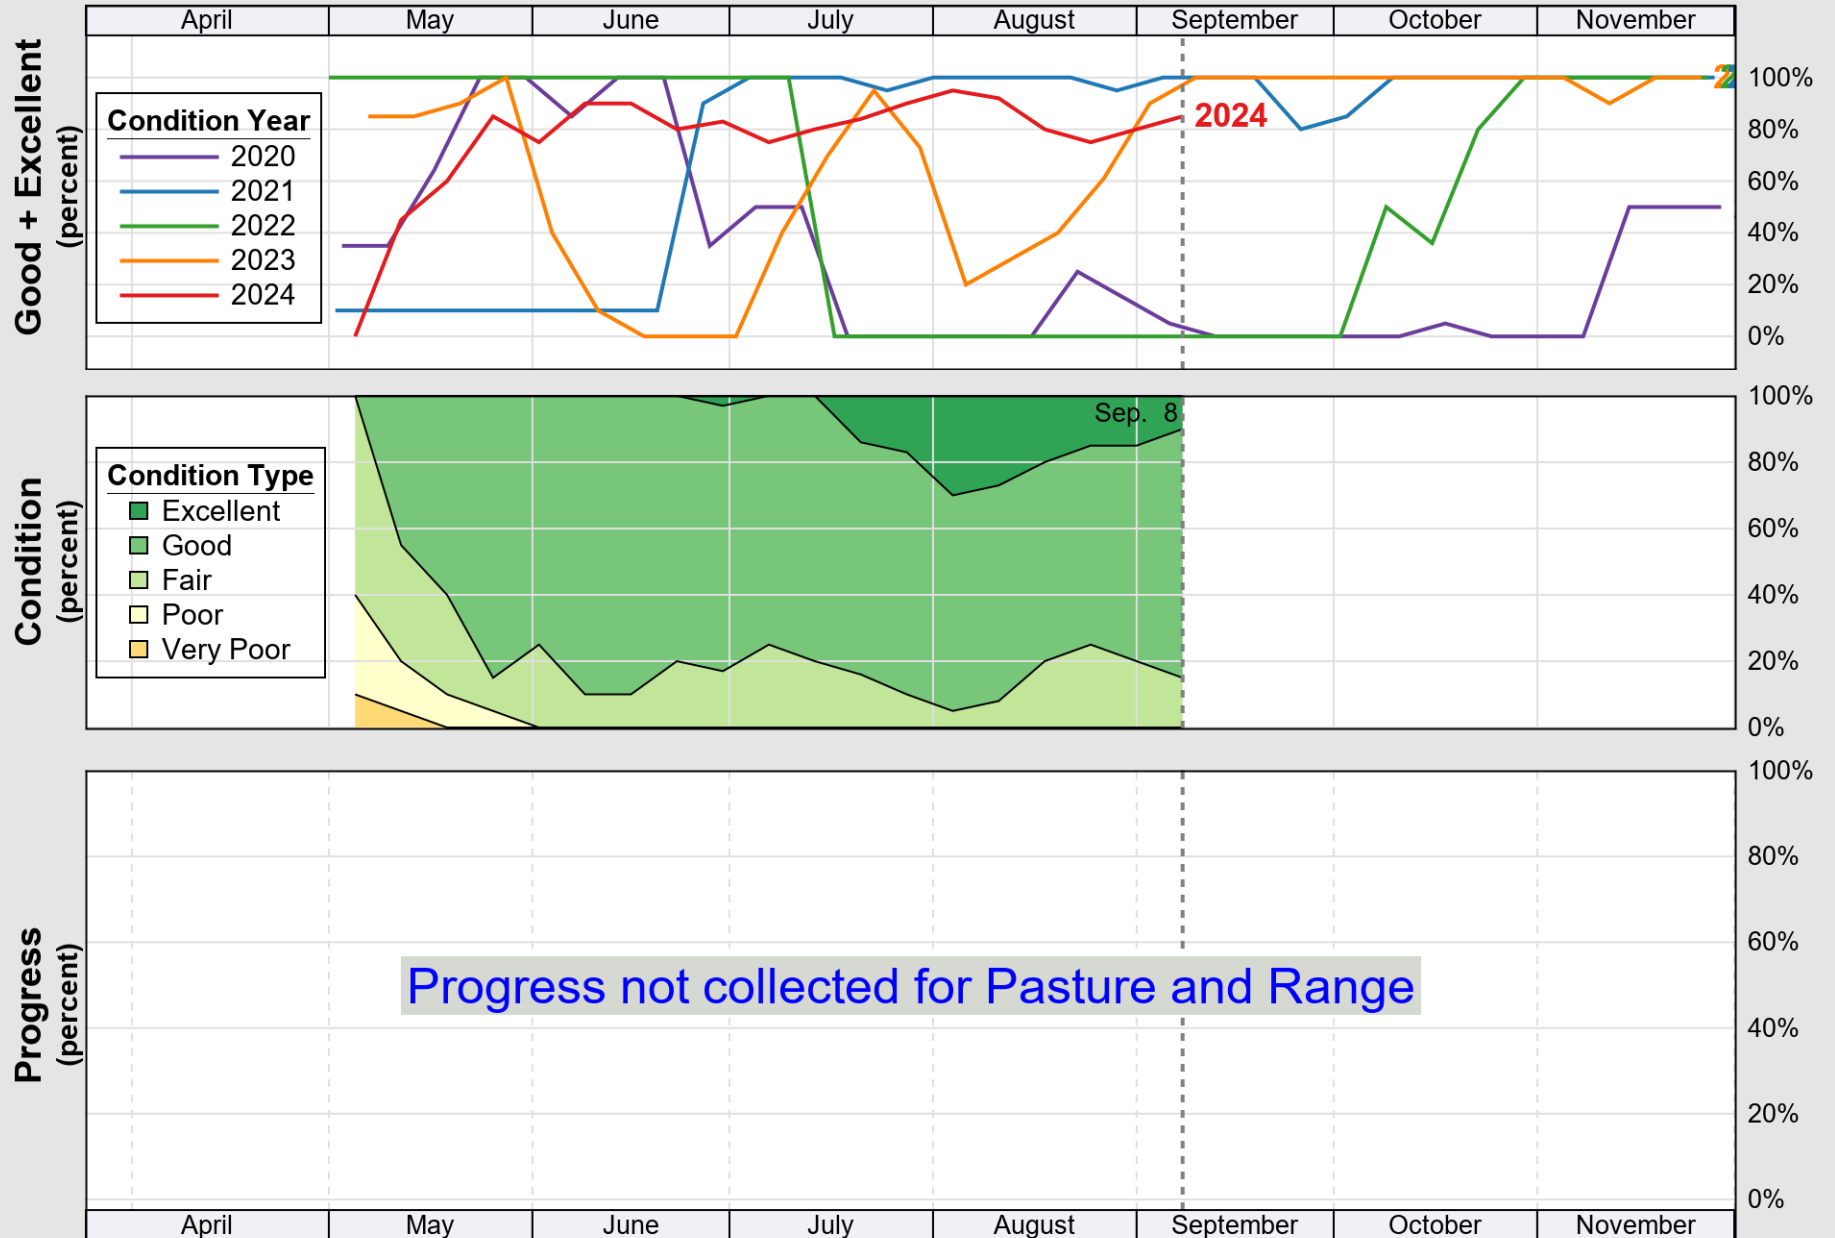

USDA

Crop Progress and Condition: Corn in Rhode Island , 2024

NASS

Source: National Agricultural Statistics Service (NASS), Crop Progress Report

USDA Crop Progress and Condition: Pasture and Range in Rhode Island , 2024 **NASS**

Source: National Agricultural Statistics Service (NASS), Crop Progress Report