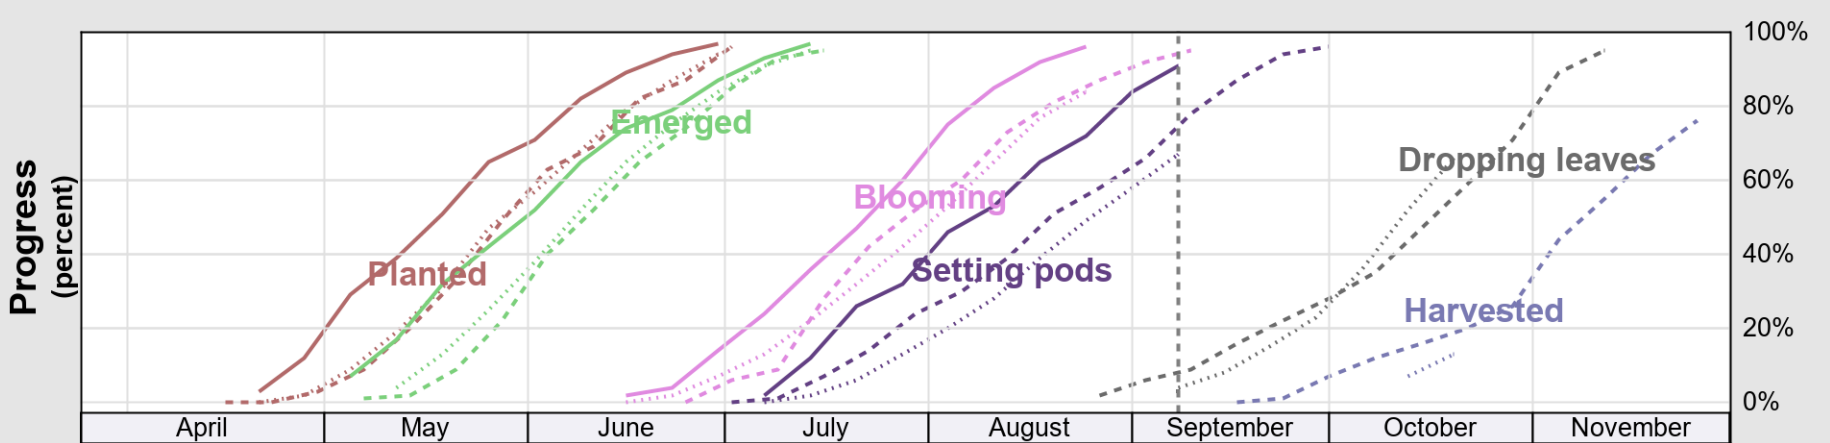

USDA

Crop Progress and Condition: Peanuts in South Carolina , 2024

NASS

Source: National Agricultural Statistics Service (NASS), Crop Progress Report

USDA

Crop Progress and Condition: Soybeans in South Carolina , 2024

NASS

Progress Year(s) ——— 2024 2023 2019 - 2023

Source: National Agricultural Statistics Service (NASS), Crop Progress Report

Source: National Agricultural Statistics Service (NASS), Crop Progress Report