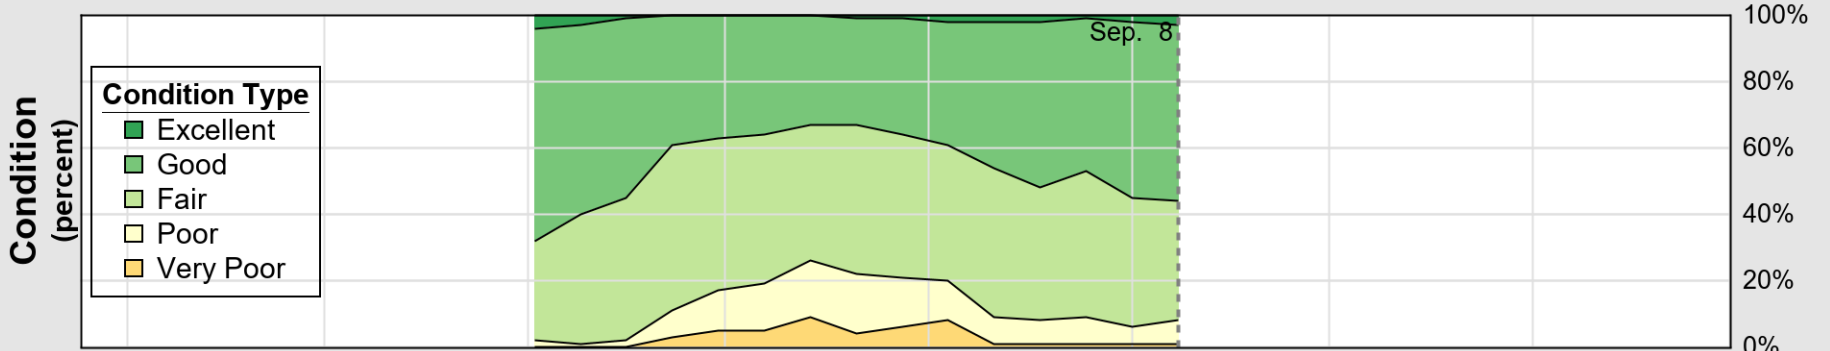

USDA

Crop Progress and Condition: Soybeans in South Carolina , 2024

NASS

Progress Year(s) ——— 2024   2023   ..... 2019 - 2023

Source: National Agricultural Statistics Service (NASS), Crop Progress Report