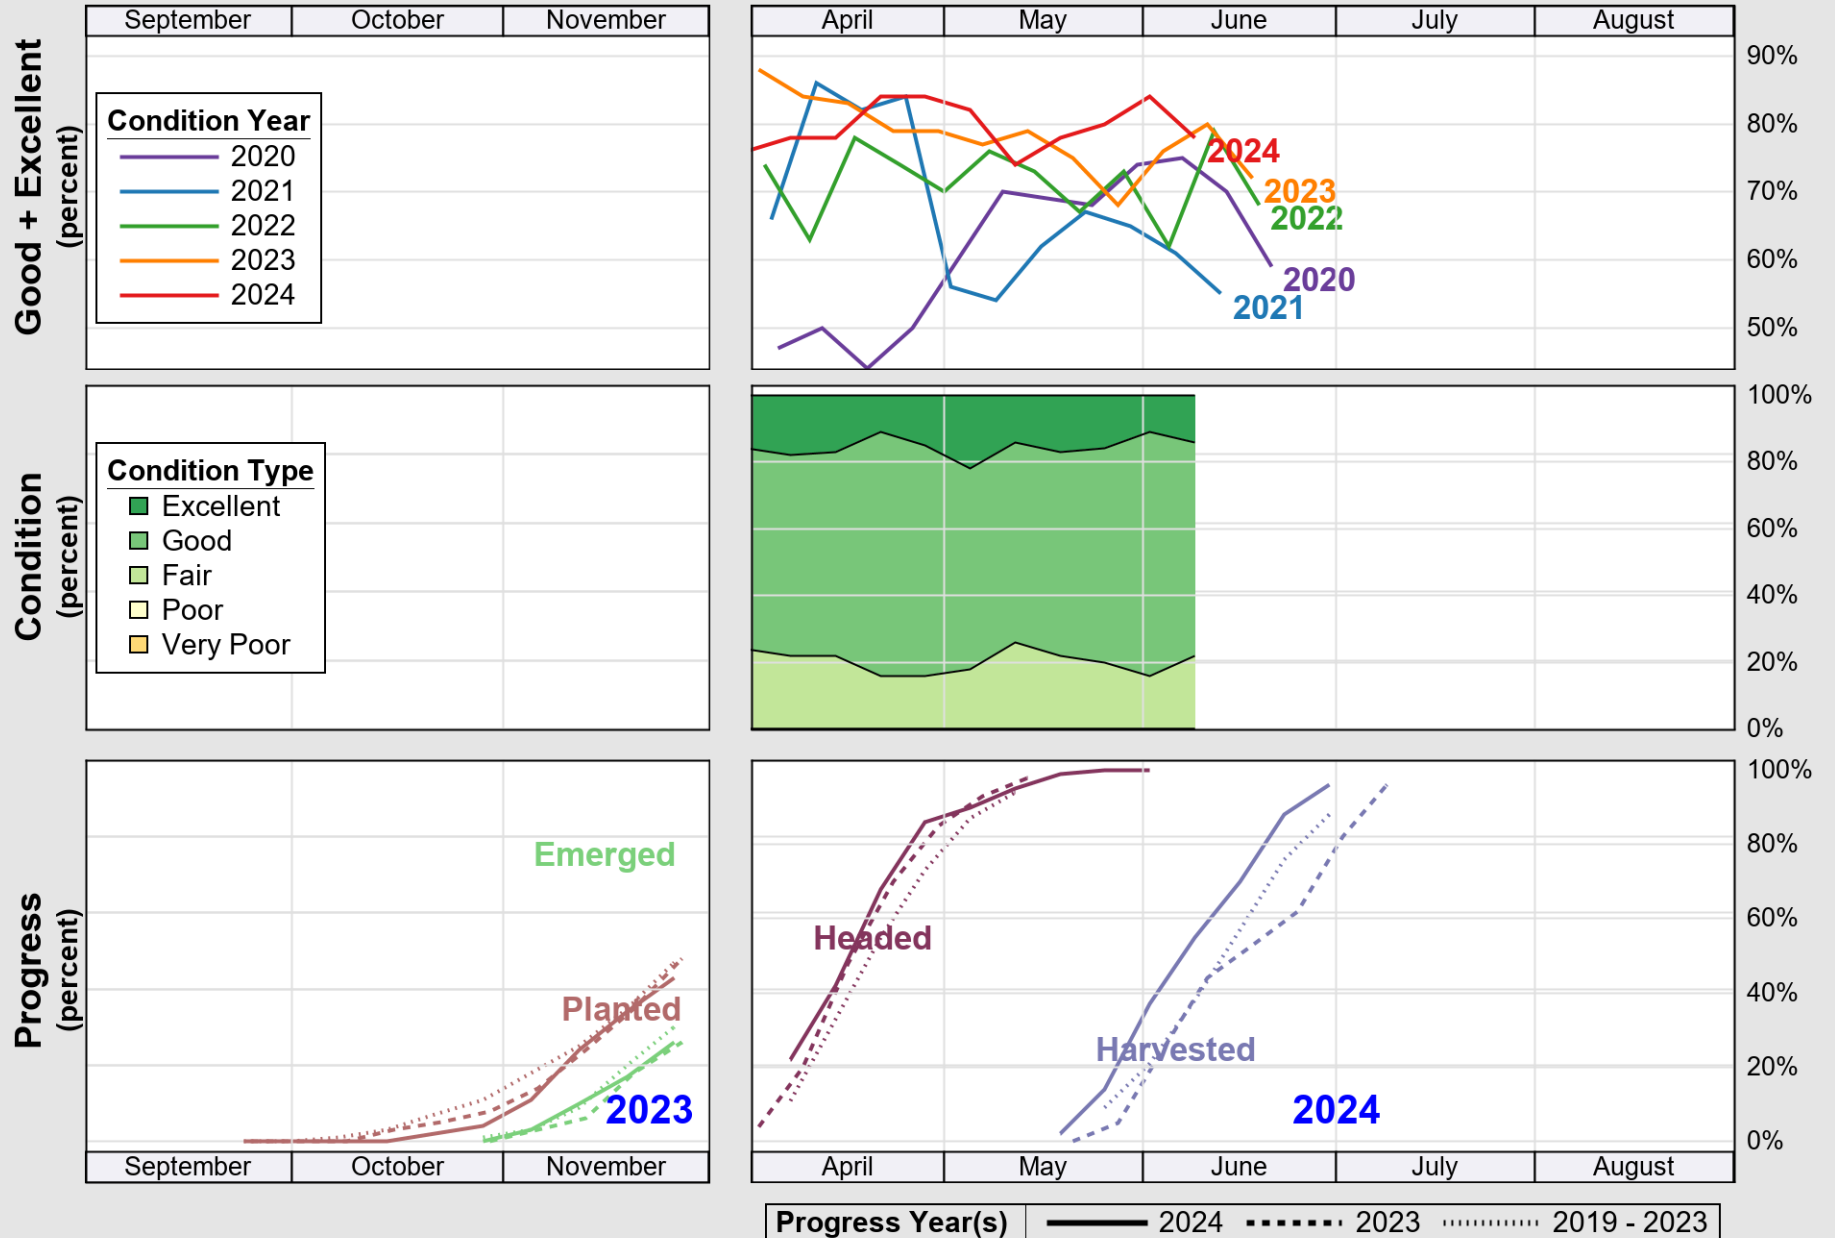

USDA

Crop Progress and Condition: Corn in South Carolina , 2024

NASS

Source: National Agricultural Statistics Service (NASS), Crop Progress Report

USDA

Crop Progress and Condition: Cotton in South Carolina , 2024

NASS

Source: National Agricultural Statistics Service (NASS), Crop Progress Report

USDA Crop Progress and Condition: Pasture and Range in South Carolina , 2024 NASS

Source: National Agricultural Statistics Service (NASS), Crop Progress Report

USDA

Crop Progress and Condition: Peanuts in South Carolina , 2024

NASS

Source: National Agricultural Statistics Service (NASS), Crop Progress Report

USDA

Crop Progress and Condition: Soybeans in South Carolina , 2024

NASS

Progress Year(s) ——— 2024 2023 2019 - 2023

Source: National Agricultural Statistics Service (NASS), Crop Progress Report

Source: National Agricultural Statistics Service (NASS), Crop Progress Report