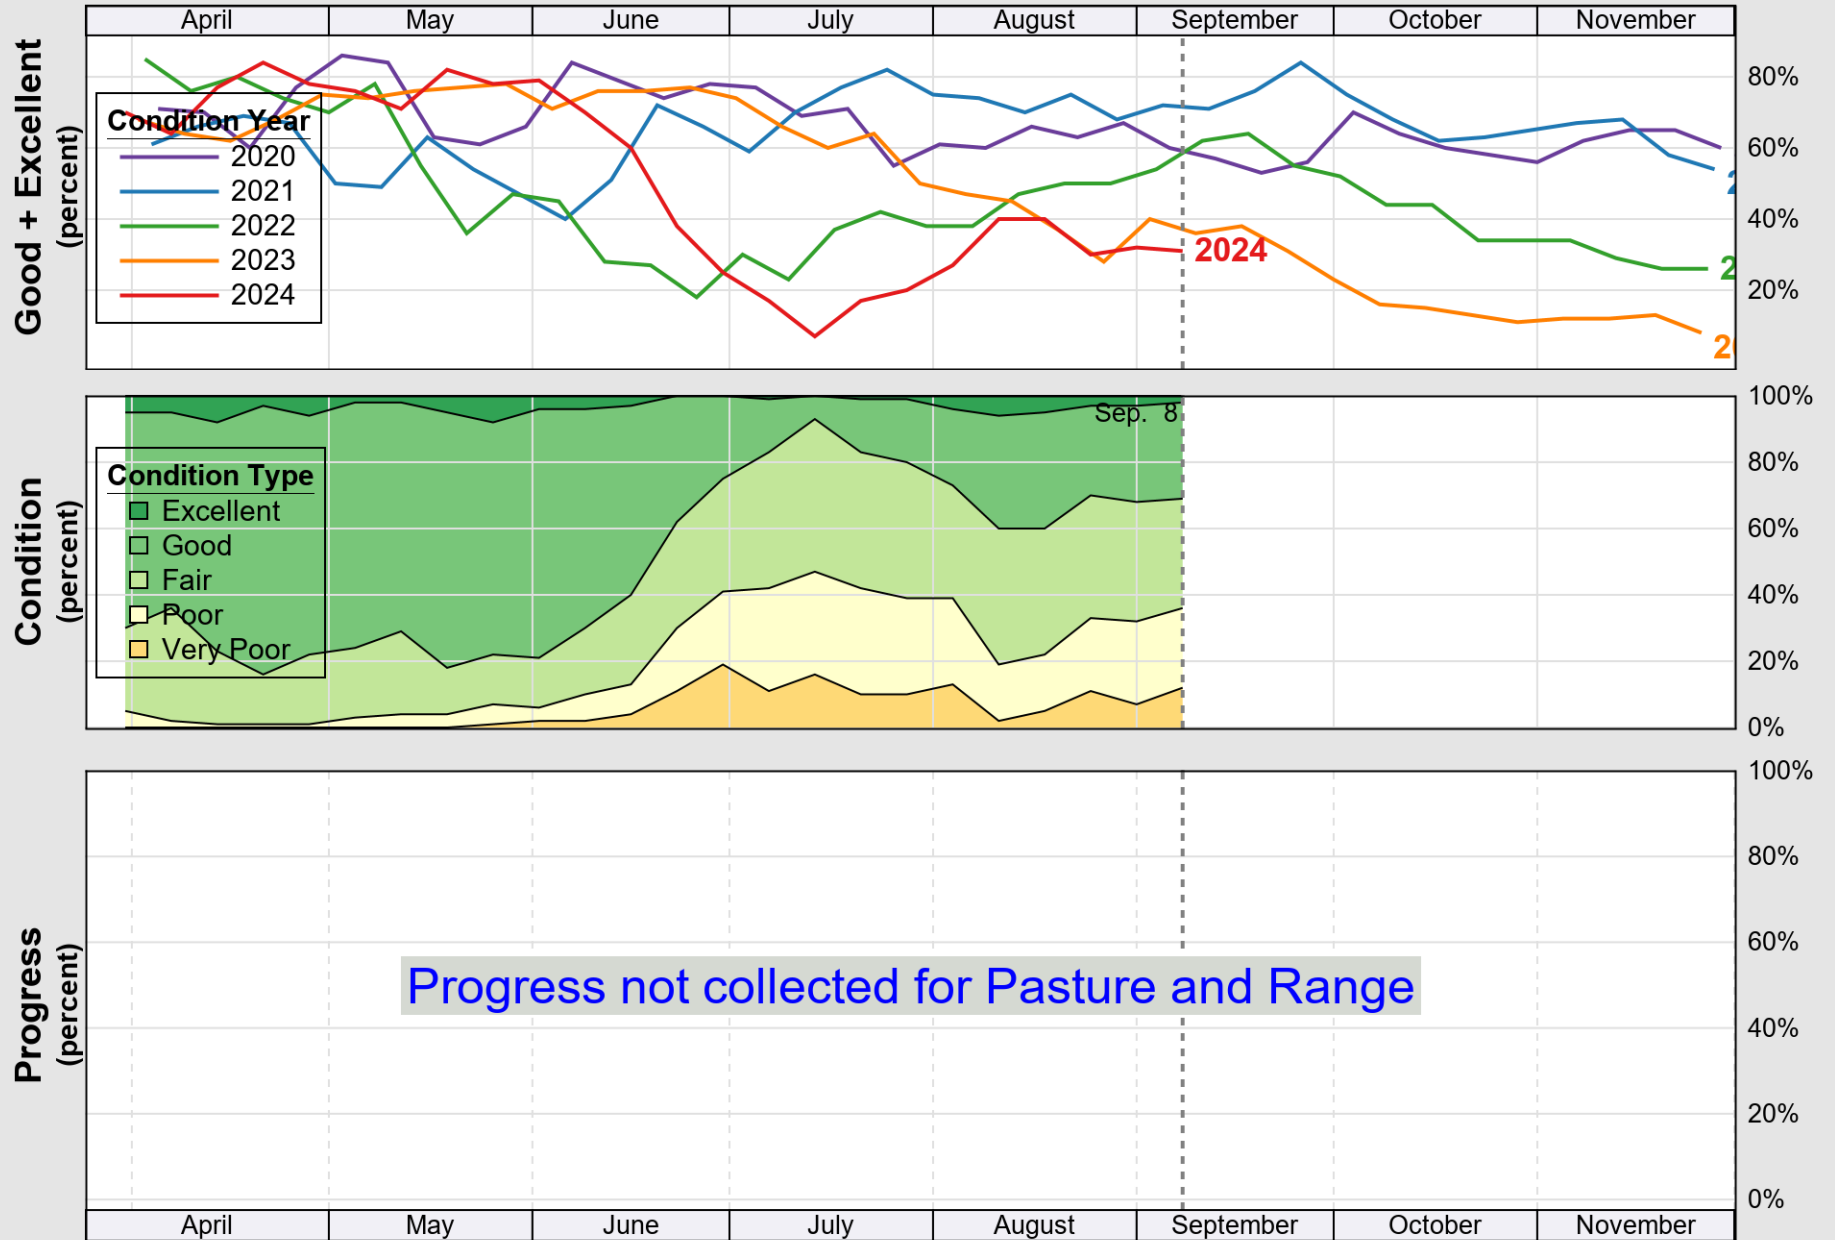

USDA

Crop Progress and Condition: Corn in South Carolina , 2024

NASS

Source: National Agricultural Statistics Service (NASS), Crop Progress Report

USDA

Crop Progress and Condition: Cotton in South Carolina , 2024

NASS

Source: National Agricultural Statistics Service (NASS), Crop Progress Report

USDA Crop Progress and Condition: Pasture and Range in South Carolina , 2024 NASS

Source: National Agricultural Statistics Service (NASS), Crop Progress Report

USDA

Crop Progress and Condition: Peanuts in South Carolina , 2024

NASS

Source: National Agricultural Statistics Service (NASS), Crop Progress Report

USDA

Crop Progress and Condition: Soybeans in South Carolina , 2024

NASS

Progress Year(s) ——— 2024 2023 2019 - 2023

Source: National Agricultural Statistics Service (NASS), Crop Progress Report

Source: National Agricultural Statistics Service (NASS), Crop Progress Report