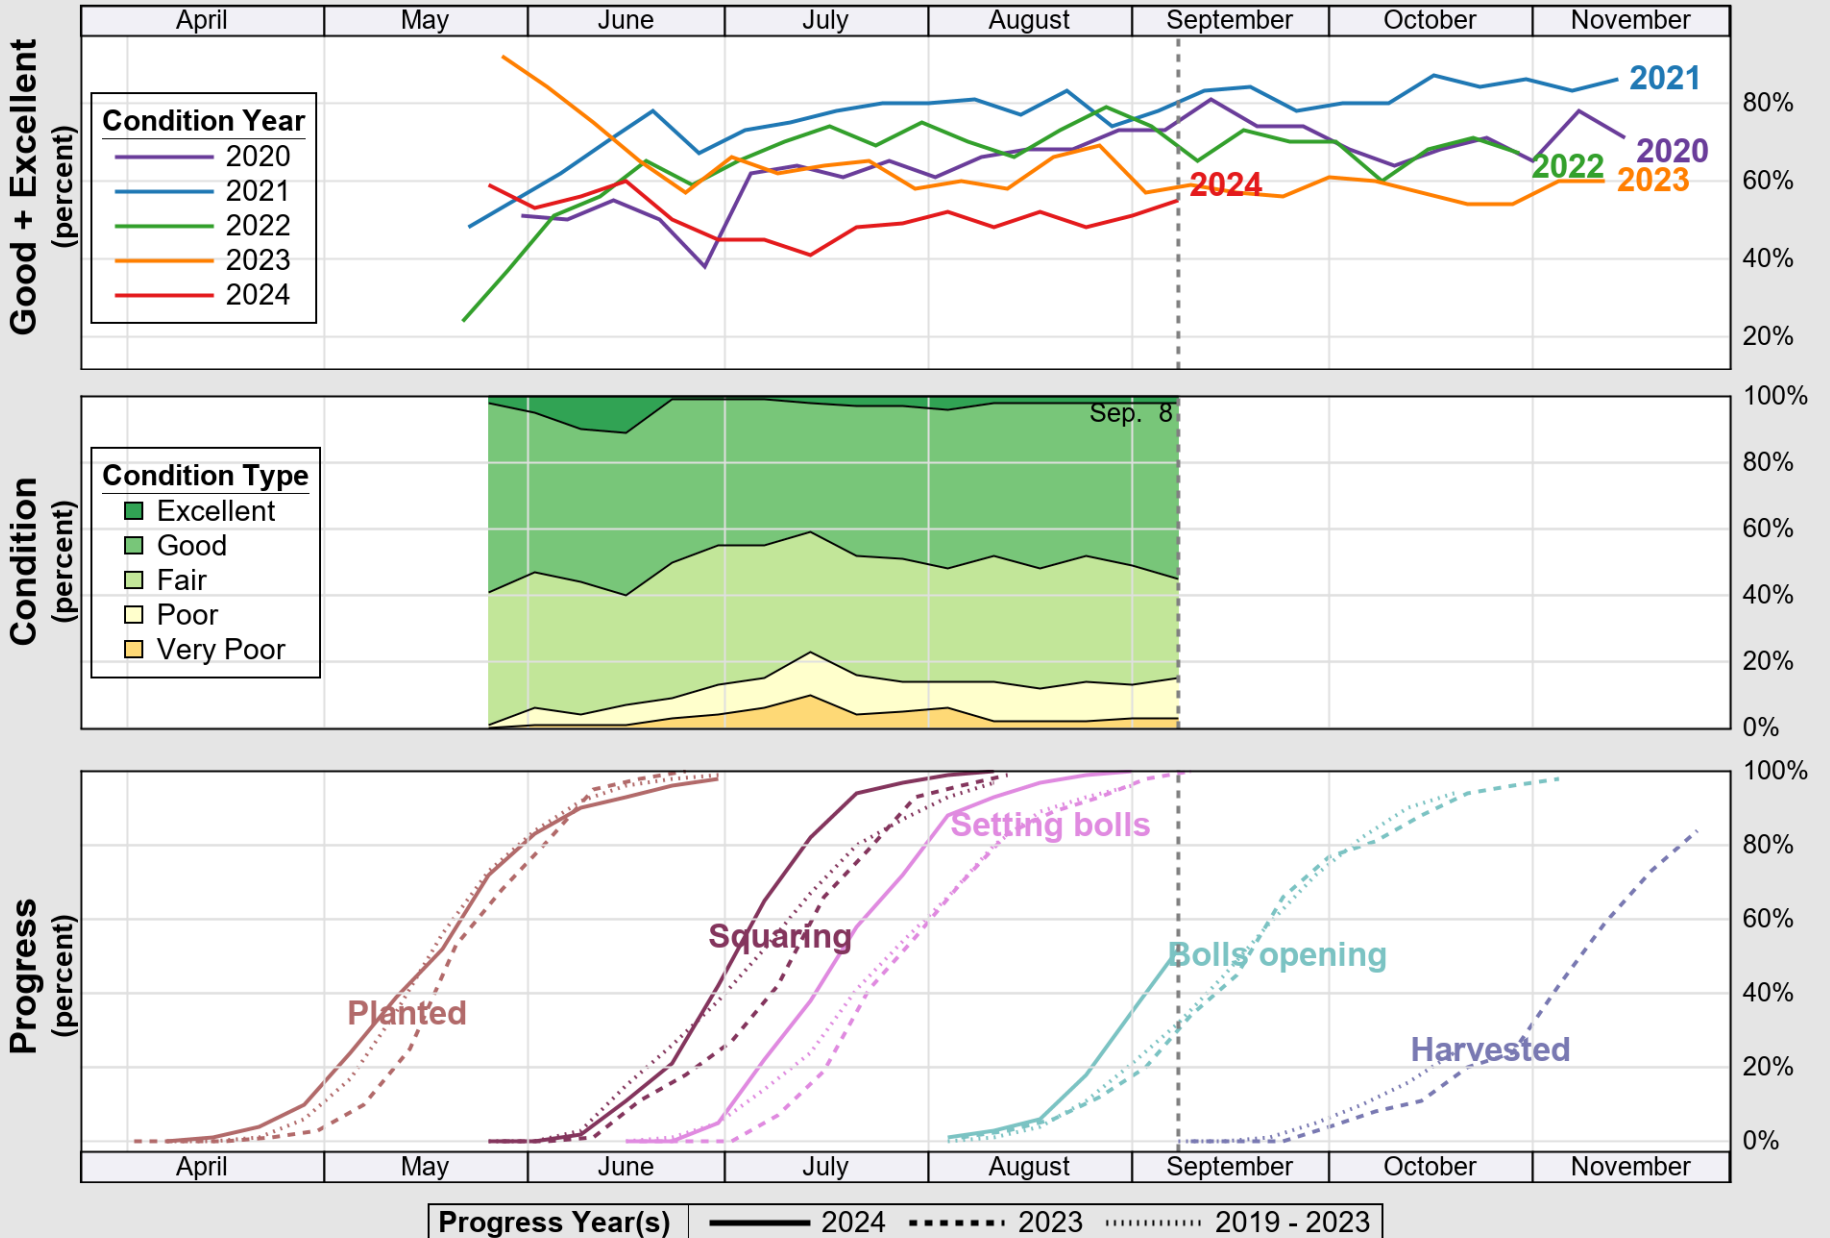

USDA

Crop Progress and Condition: Corn in South Carolina , 2024

NASS

Source: National Agricultural Statistics Service (NASS), Crop Progress Report

USDA

Crop Progress and Condition: Cotton in South Carolina , 2024

NASS

Source: National Agricultural Statistics Service (NASS), Crop Progress Report

USDA Crop Progress and Condition: Pasture and Range in South Carolina , 2024 NASS

Source: National Agricultural Statistics Service (NASS), Crop Progress Report

USDA

Crop Progress and Condition: Peanuts in South Carolina , 2024

NASS

Source: National Agricultural Statistics Service (NASS), Crop Progress Report

USDA

Crop Progress and Condition: Soybeans in South Carolina , 2024

NASS

Progress Year(s) ——— 2024 2023 2019 - 2023

Source: National Agricultural Statistics Service (NASS), Crop Progress Report

Source: National Agricultural Statistics Service (NASS), Crop Progress Report