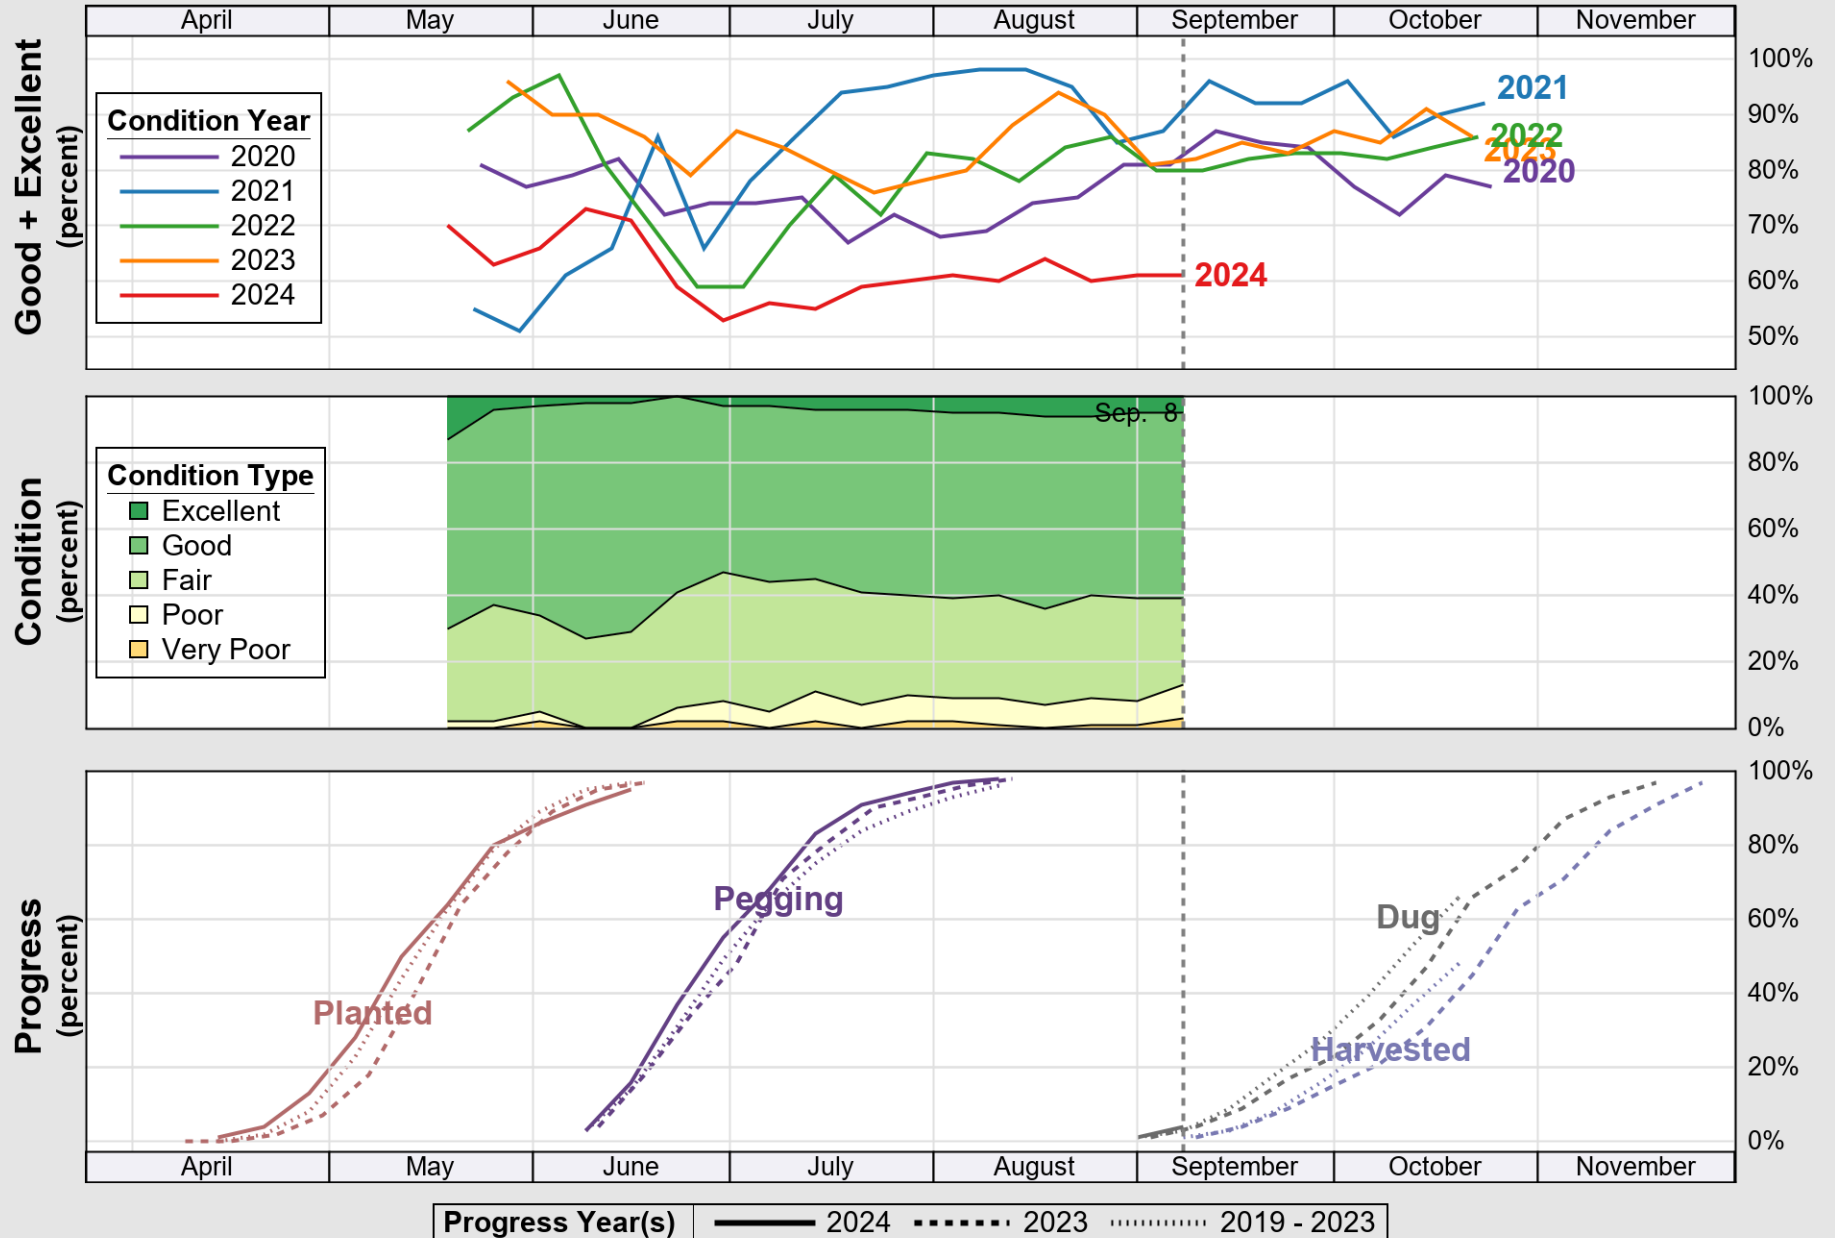

USDA

Crop Progress and Condition: Corn in South Carolina , 2024

NASS

Source: National Agricultural Statistics Service (NASS), Crop Progress Report

USDA

Crop Progress and Condition: Cotton in South Carolina , 2024

NASS

Source: National Agricultural Statistics Service (NASS), Crop Progress Report

USDA Crop Progress and Condition: Pasture and Range in South Carolina , 2024 NASS

Source: National Agricultural Statistics Service (NASS), Crop Progress Report

USDA

Crop Progress and Condition: Peanuts in South Carolina , 2024

NASS

Source: National Agricultural Statistics Service (NASS), Crop Progress Report

USDA

Crop Progress and Condition: Soybeans in South Carolina , 2024

NASS

Progress Year(s) ——— 2024 2023 2019 - 2023

Source: National Agricultural Statistics Service (NASS), Crop Progress Report

Source: National Agricultural Statistics Service (NASS), Crop Progress Report