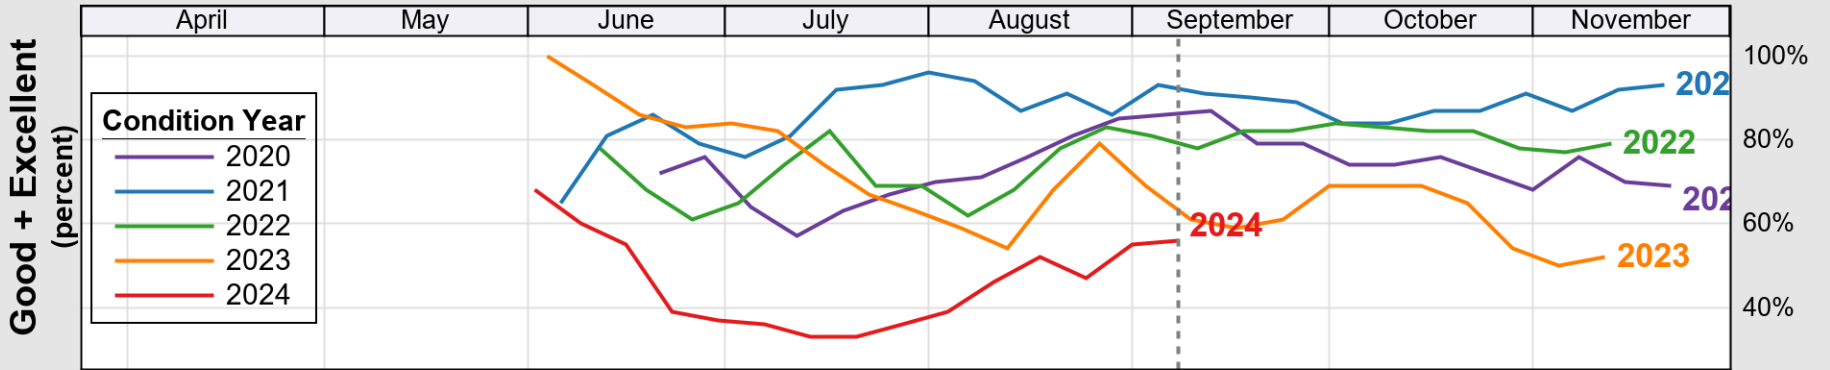

USDA

Crop Progress and Condition: Peanuts in South Carolina , 2024

NASS

Source: National Agricultural Statistics Service (NASS), Crop Progress Report

USDA

Crop Progress and Condition: Soybeans in South Carolina , 2024

NASS

Progress Year(s) ——— 2024 2023 2019 - 2023

Source: National Agricultural Statistics Service (NASS), Crop Progress Report

Source: National Agricultural Statistics Service (NASS), Crop Progress Report