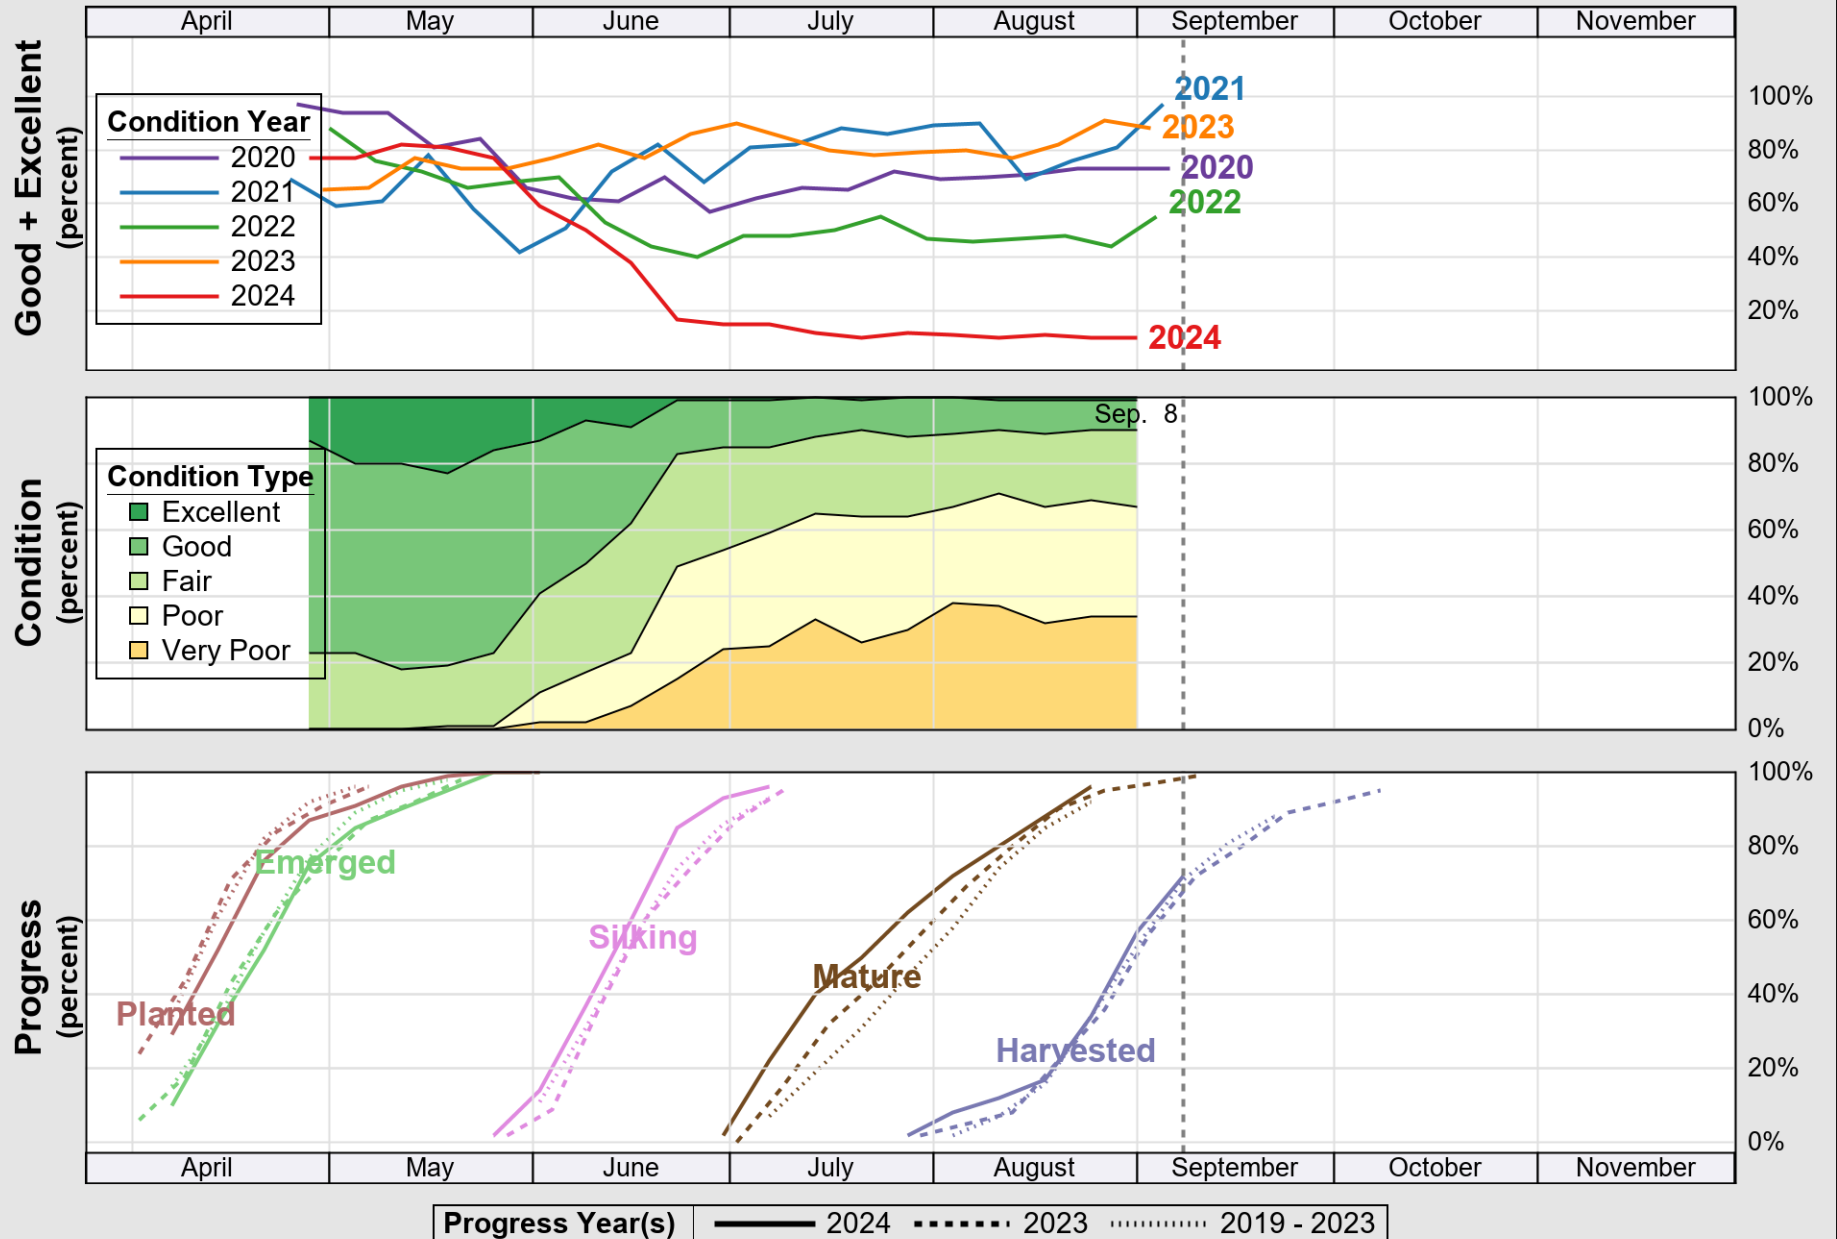

USDA

Crop Progress and Condition: Corn in South Carolina , 2024

NASS

Source: National Agricultural Statistics Service (NASS), Crop Progress Report

USDA

Crop Progress and Condition: Cotton in South Carolina , 2024

NASS

Source: National Agricultural Statistics Service (NASS), Crop Progress Report

USDA Crop Progress and Condition: Pasture and Range in South Carolina , 2024 NASS

Source: National Agricultural Statistics Service (NASS), Crop Progress Report

USDA

Crop Progress and Condition: Peanuts in South Carolina , 2024

NASS

Source: National Agricultural Statistics Service (NASS), Crop Progress Report

USDA

Crop Progress and Condition: Soybeans in South Carolina , 2024

NASS

Progress Year(s) ——— 2024 2023 2019 - 2023

Source: National Agricultural Statistics Service (NASS), Crop Progress Report

Source: National Agricultural Statistics Service (NASS), Crop Progress Report