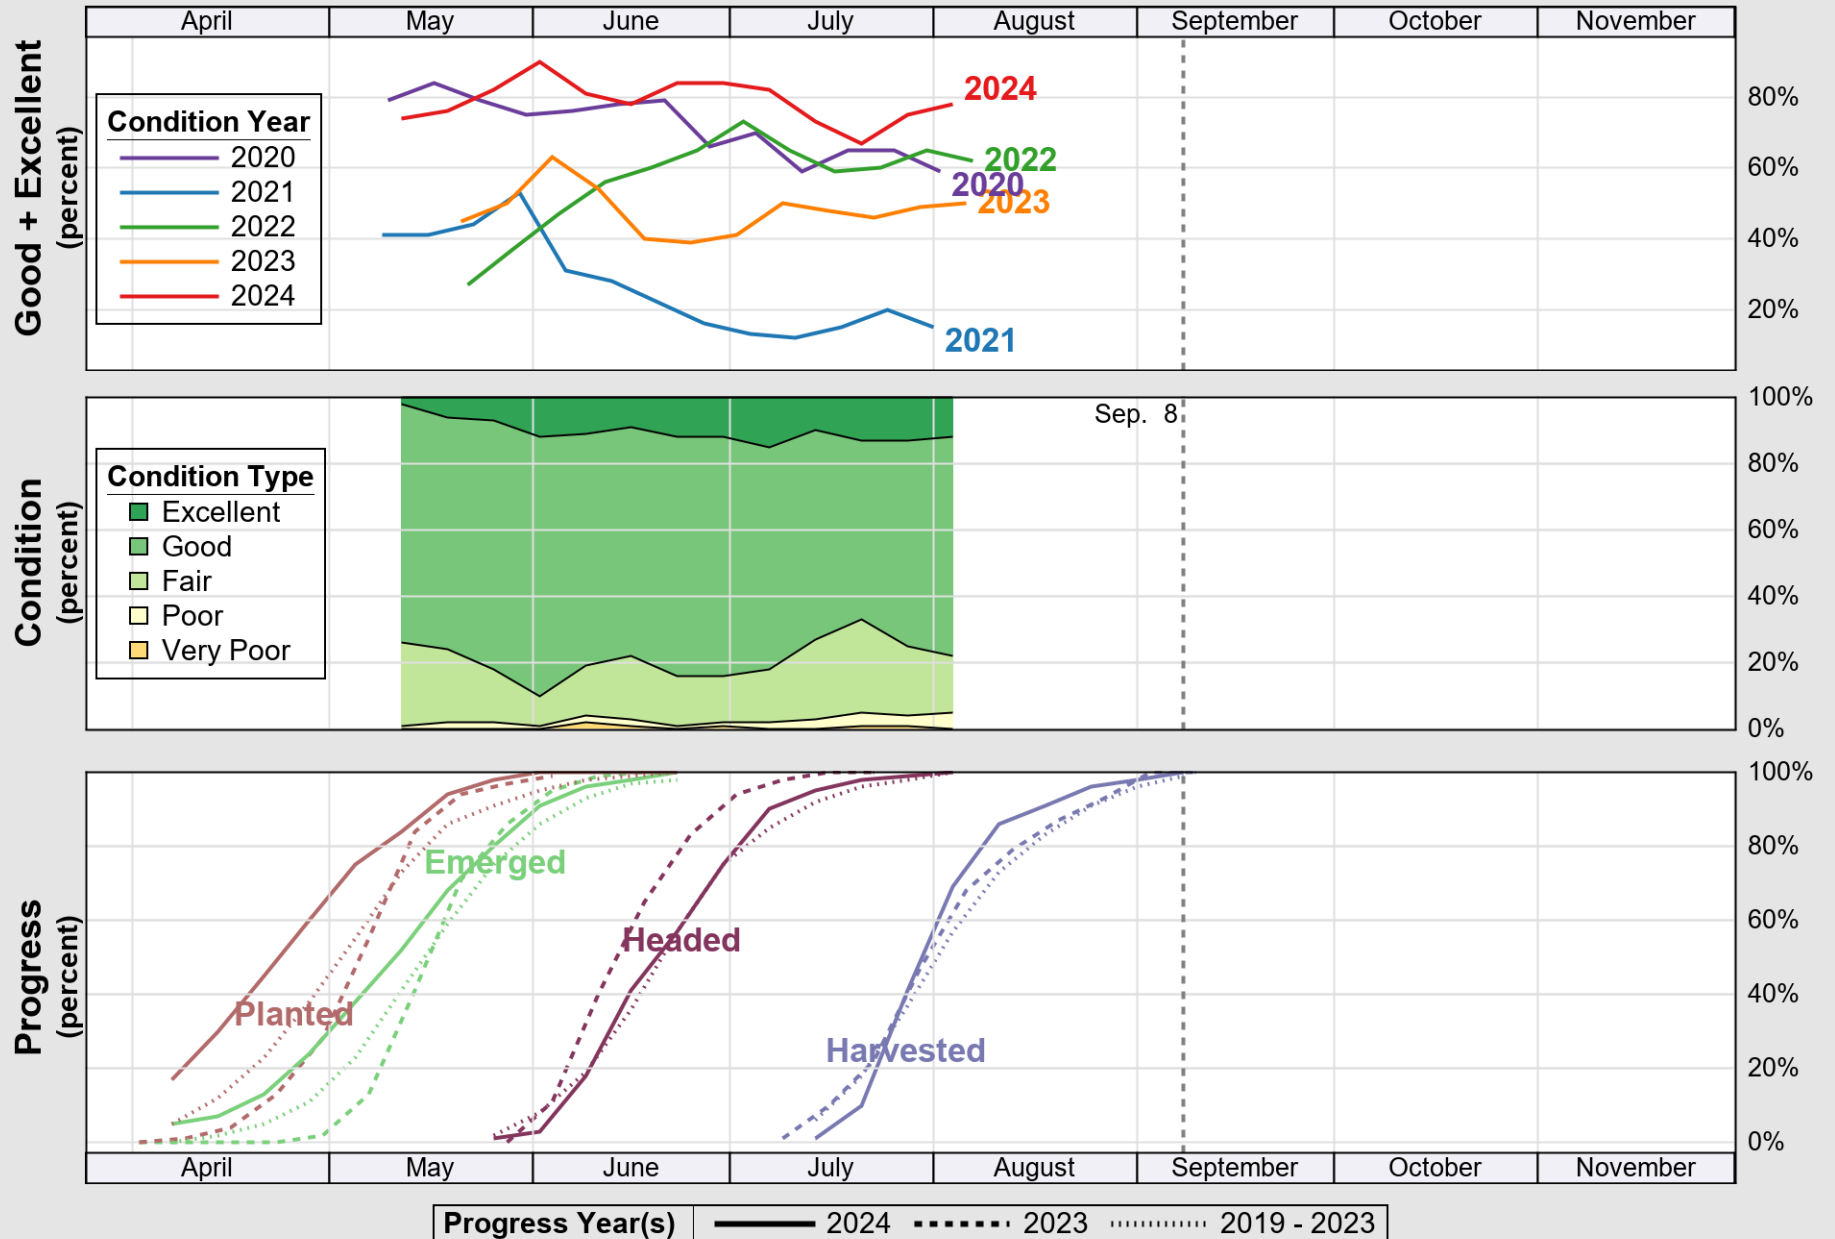

# Crop Progress and Condition: Corn in South Dakota , 2024

NASS

Source: National Agricultural Statistics Service (NASS), Crop Progress Report

USDA

# Crop Progress and Condition: Oats in South Dakota , 2024

NASS

Source: National Agricultural Statistics Service (NASS), Crop Progress Report

**USDA** Crop Progress and Condition: Pasture and Range in South Dakota , 2024 **NASS**