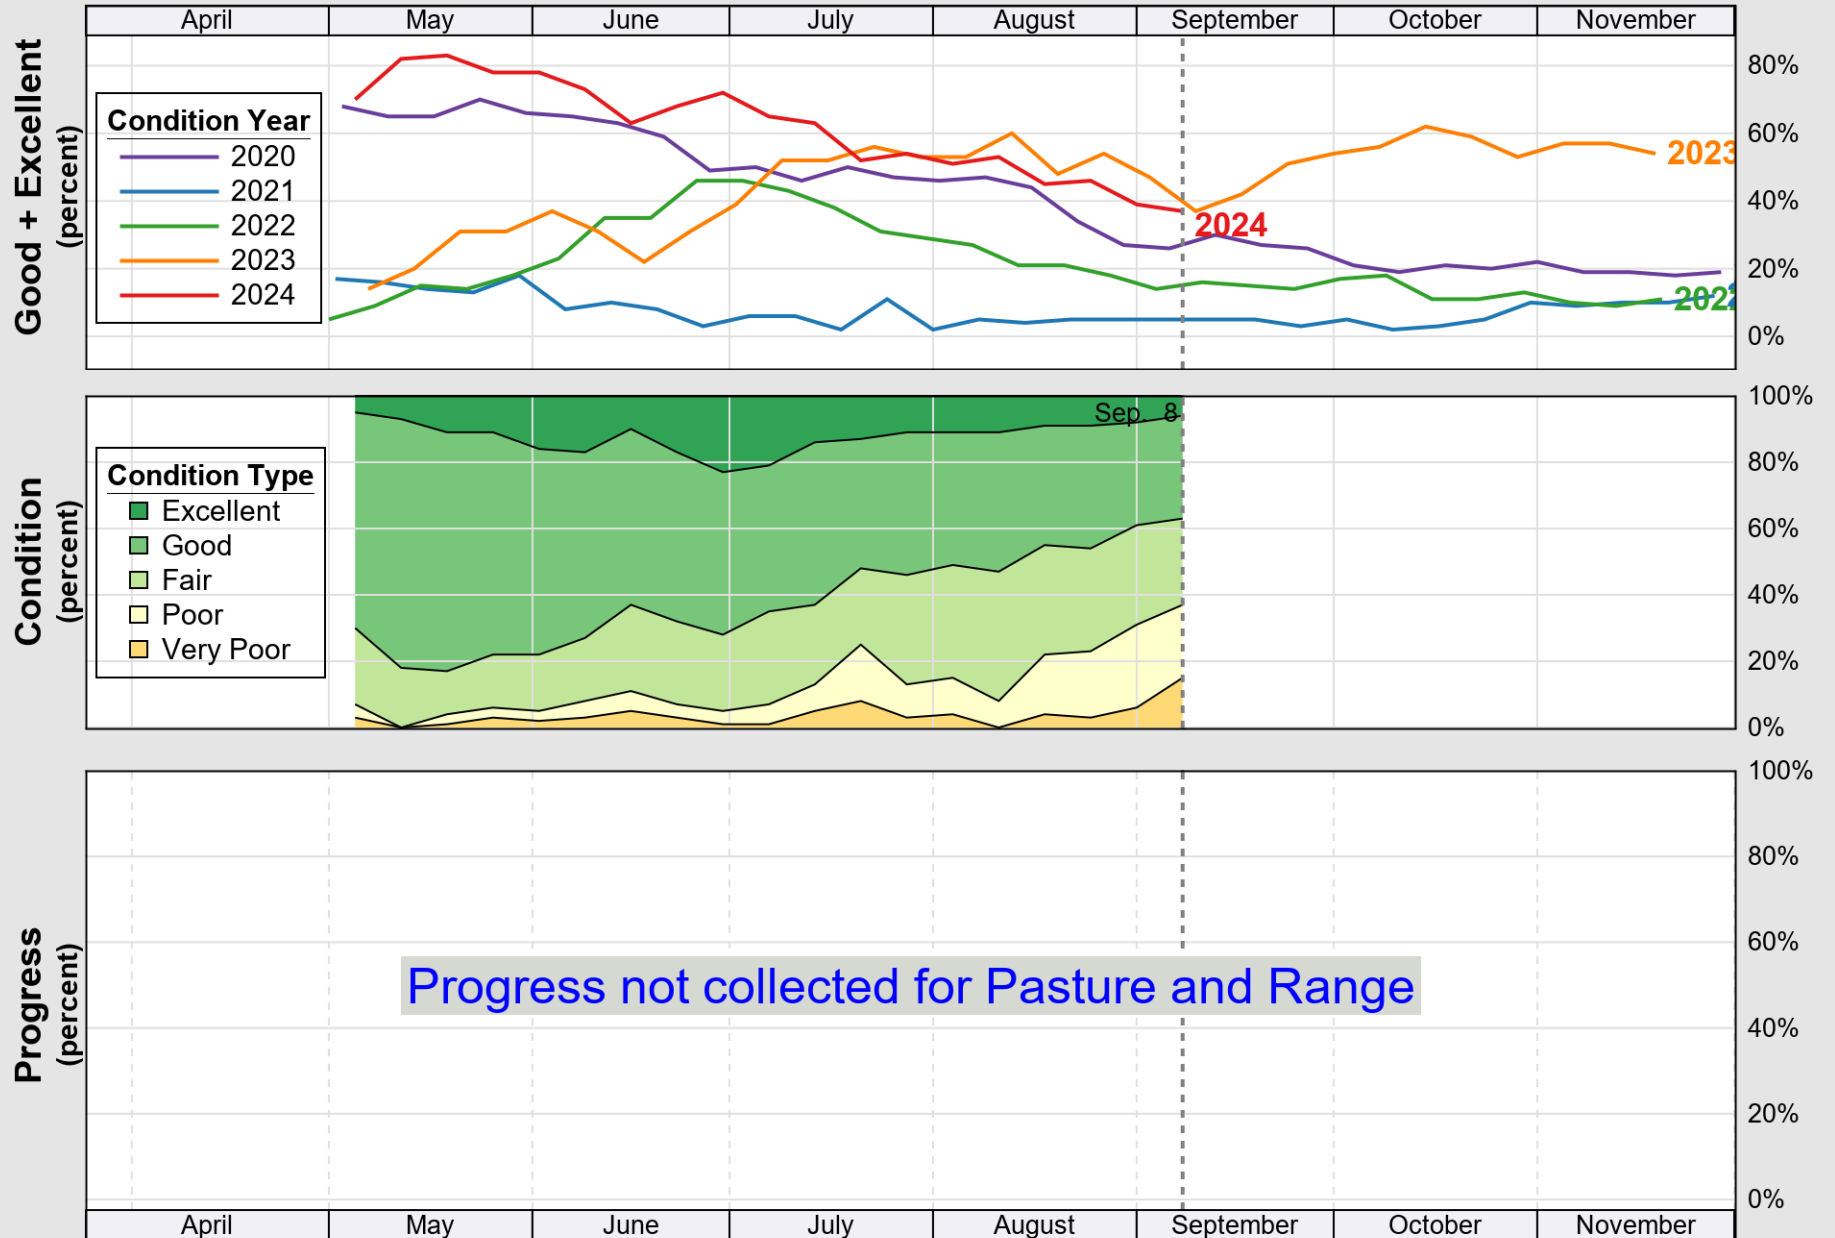

# Crop Progress and Condition: Corn in South Dakota , 2024

NASS

Source: National Agricultural Statistics Service (NASS), Crop Progress Report

USDA

# Crop Progress and Condition: Oats in South Dakota , 2024

NASS

Source: National Agricultural Statistics Service (NASS), Crop Progress Report

**USDA** Crop Progress and Condition: Pasture and Range in South Dakota , 2024 **NASS**