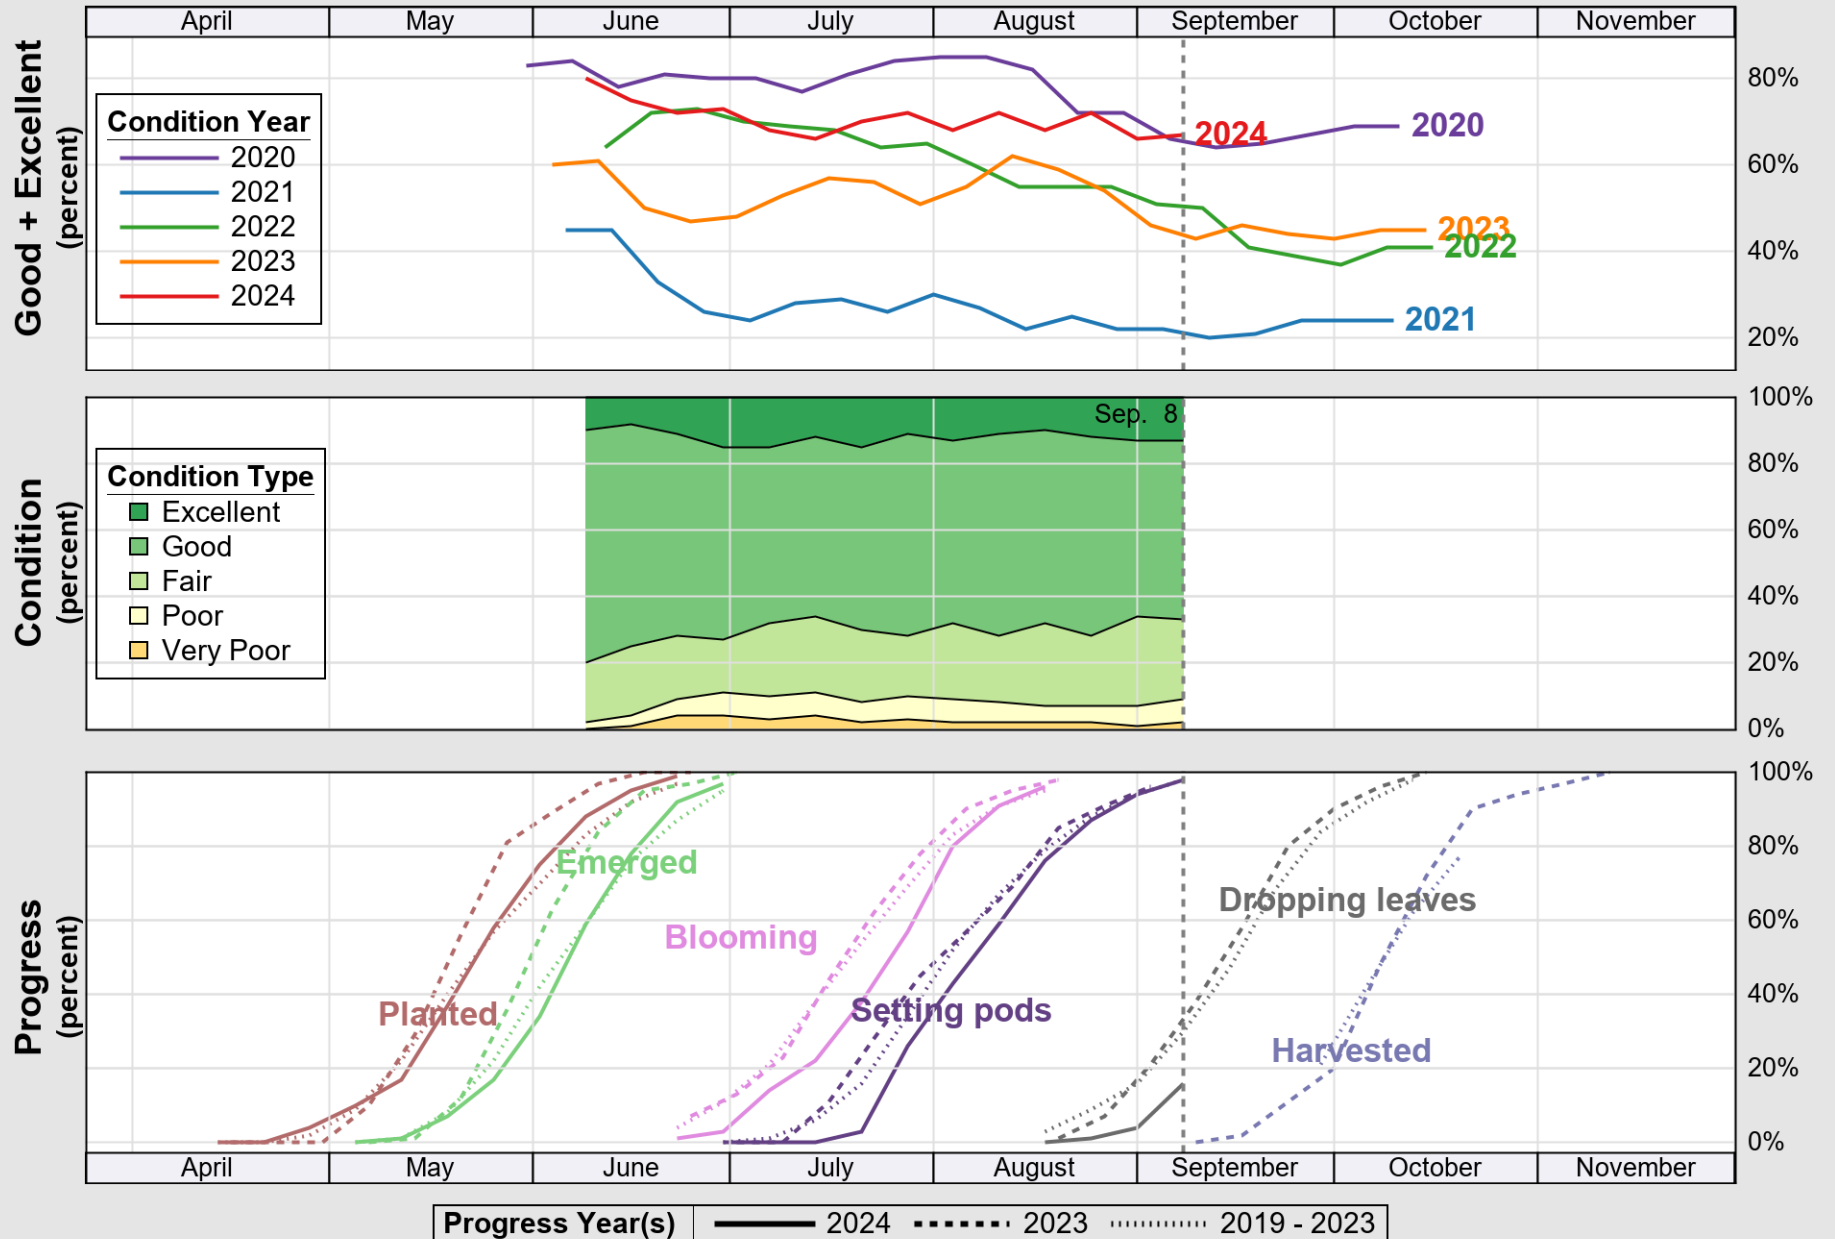

# Crop Progress and Condition: Sorghum in South Dakota , 2024

NASS

Source: National Agricultural Statistics Service (NASS), Crop Progress Report

USDA

# Crop Progress and Condition: Soybeans in South Dakota , 2024

NASS

Source: National Agricultural Statistics Service (NASS), Crop Progress Report

USDA

# Crop Progress and Condition: Spring Wheat in South Dakota , 2024

NASS

Source: National Agricultural Statistics Service (NASS), Crop Progress Report

USDA