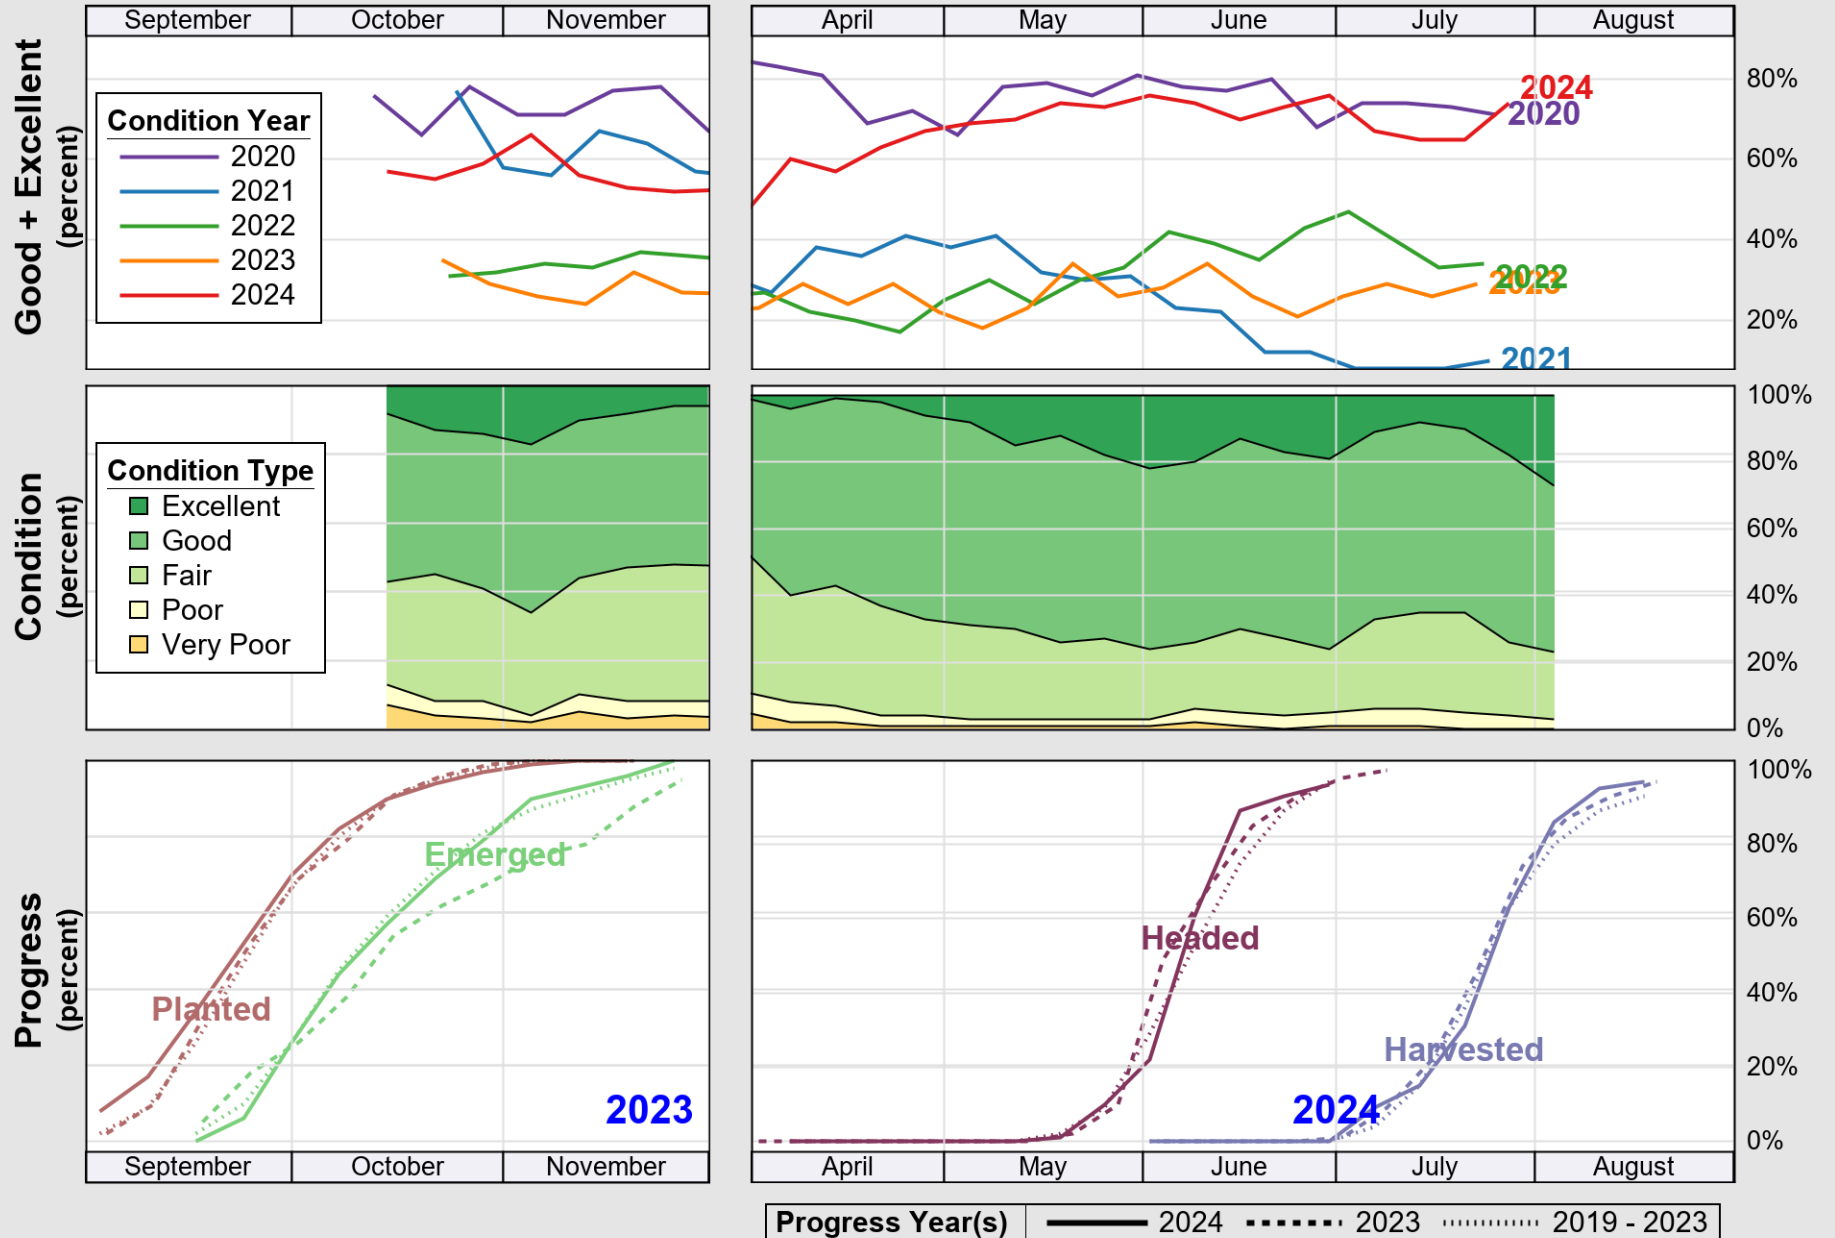

# Crop Progress and Condition: Soybeans in South Dakota , 2024

NASS

Source: National Agricultural Statistics Service (NASS), Crop Progress Report

USDA

# Crop Progress and Condition: Spring Wheat in South Dakota , 2024

NASS

Source: National Agricultural Statistics Service (NASS), Crop Progress Report

USDA

# Crop Progress and Condition: Sunflower in South Dakota , 2024

NASS

Source: National Agricultural Statistics Service (NASS), Crop Progress Report

USDA

# Crop Progress and Condition: Winter Wheat in South Dakota , 2024

NASS

Source: National Agricultural Statistics Service (NASS), Crop Progress Report