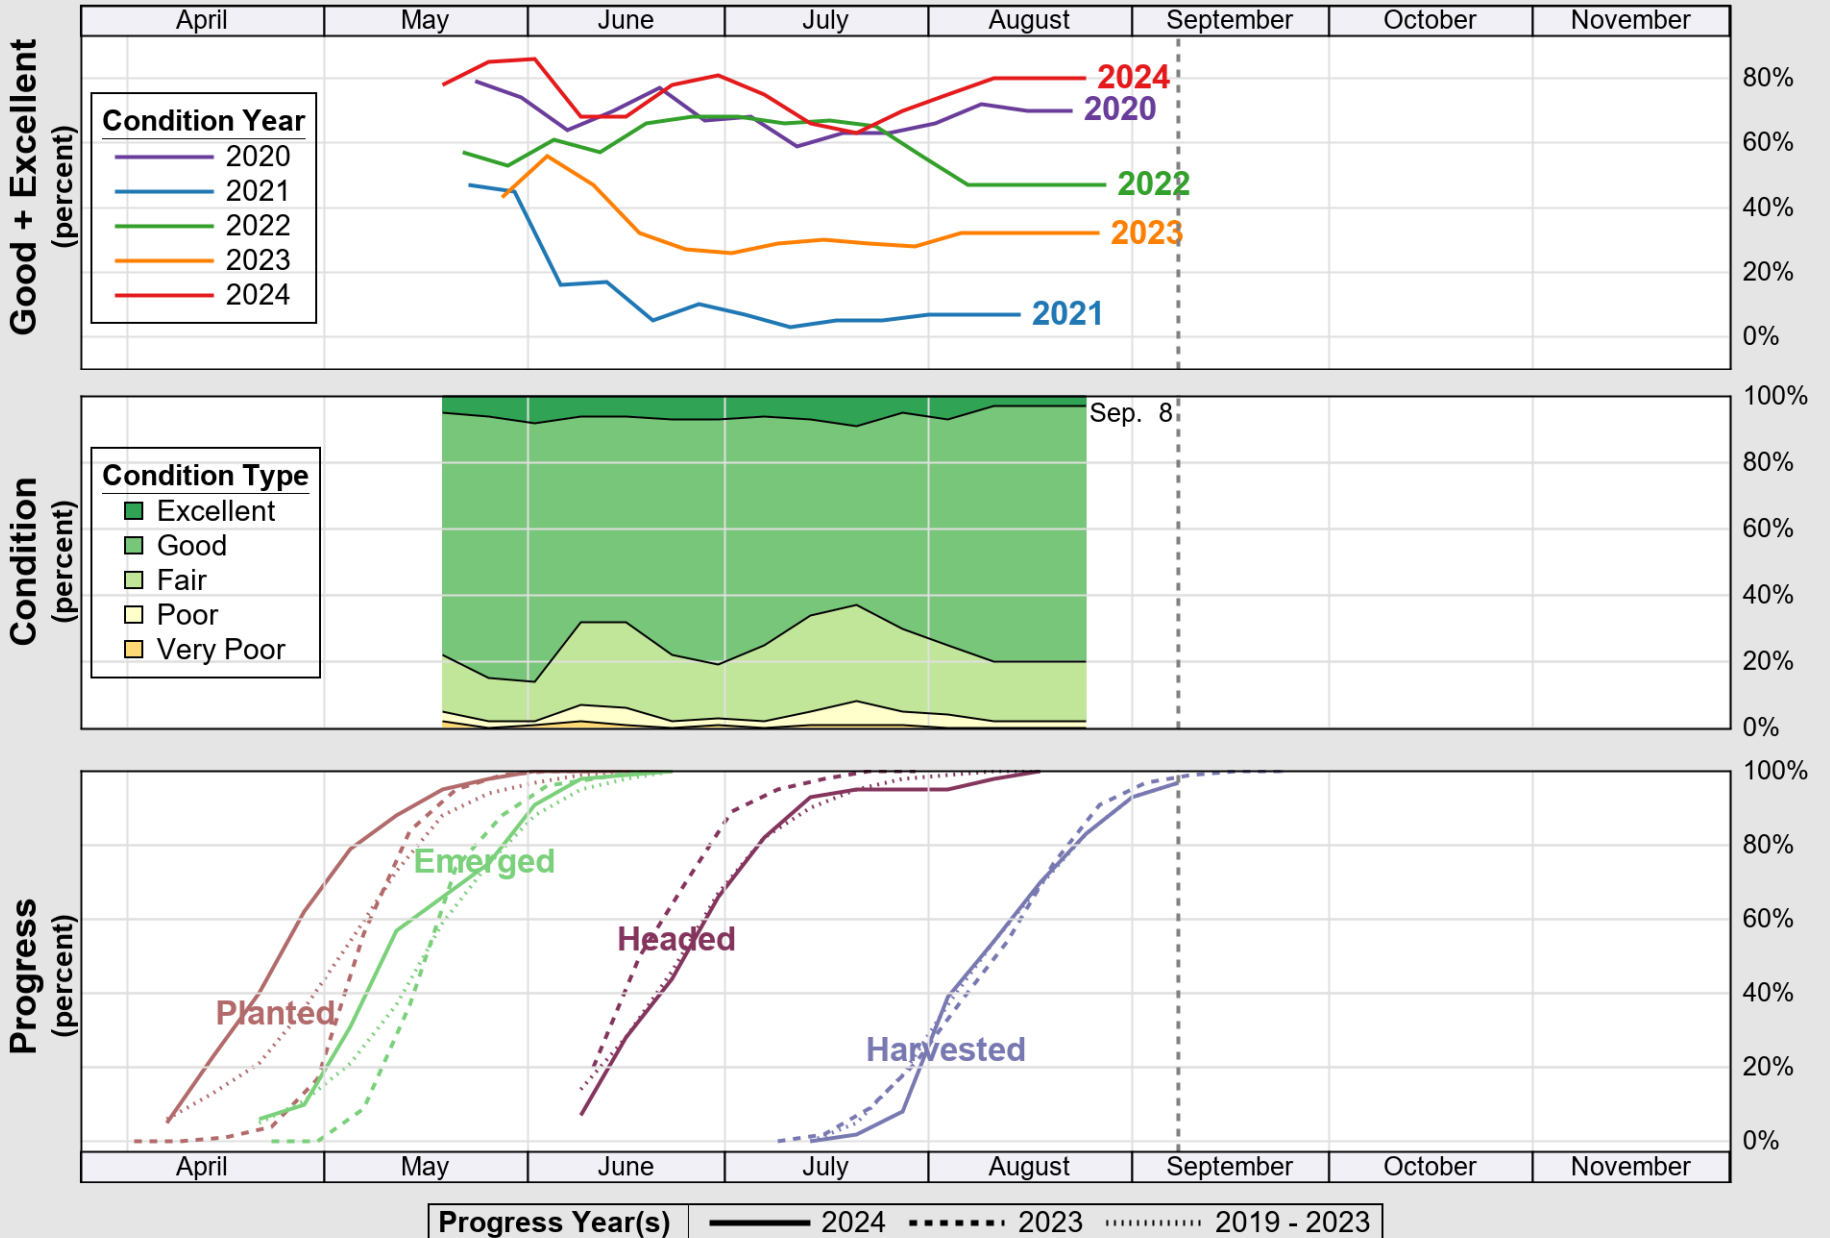

# Crop Progress and Condition: Sorghum in South Dakota , 2024

NASS

Source: National Agricultural Statistics Service (NASS), Crop Progress Report

USDA

# Crop Progress and Condition: Soybeans in South Dakota , 2024

NASS

Source: National Agricultural Statistics Service (NASS), Crop Progress Report

USDA

# Crop Progress and Condition: Spring Wheat in South Dakota , 2024

NASS

Source: National Agricultural Statistics Service (NASS), Crop Progress Report

USDA

# Crop Progress and Condition: Sunflower in South Dakota , 2024

NASS

Source: National Agricultural Statistics Service (NASS), Crop Progress Report

USDA