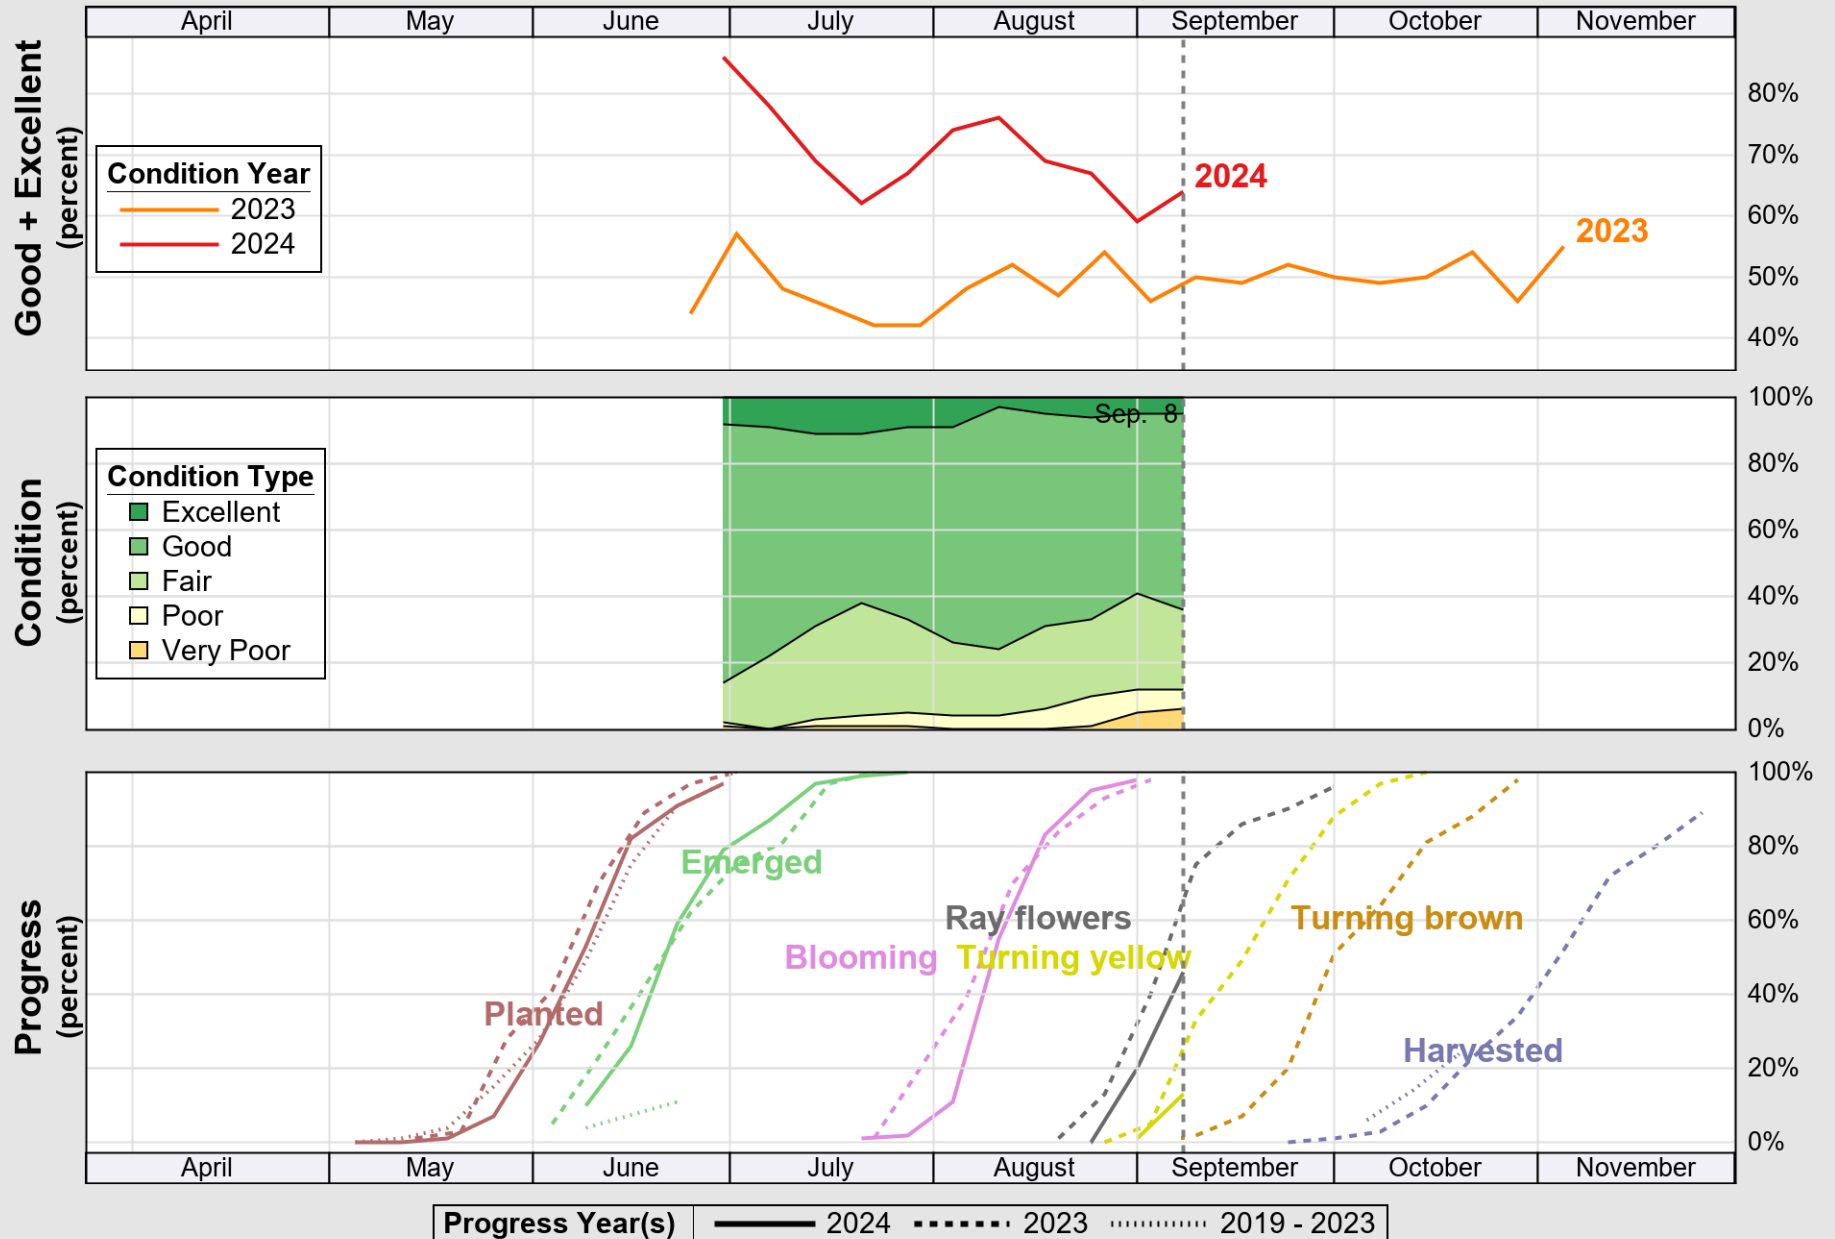

# Crop Progress and Condition: Soybeans in South Dakota , 2024

NASS

Source: National Agricultural Statistics Service (NASS), Crop Progress Report

USDA

# Crop Progress and Condition: Spring Wheat in South Dakota , 2024

NASS

Source: National Agricultural Statistics Service (NASS), Crop Progress Report

USDA

# Crop Progress and Condition: Sunflower in South Dakota , 2024

NASS

Source: National Agricultural Statistics Service (NASS), Crop Progress Report

USDA

# Crop Progress and Condition: Winter Wheat in South Dakota , 2024

NASS

Source: National Agricultural Statistics Service (NASS), Crop Progress Report