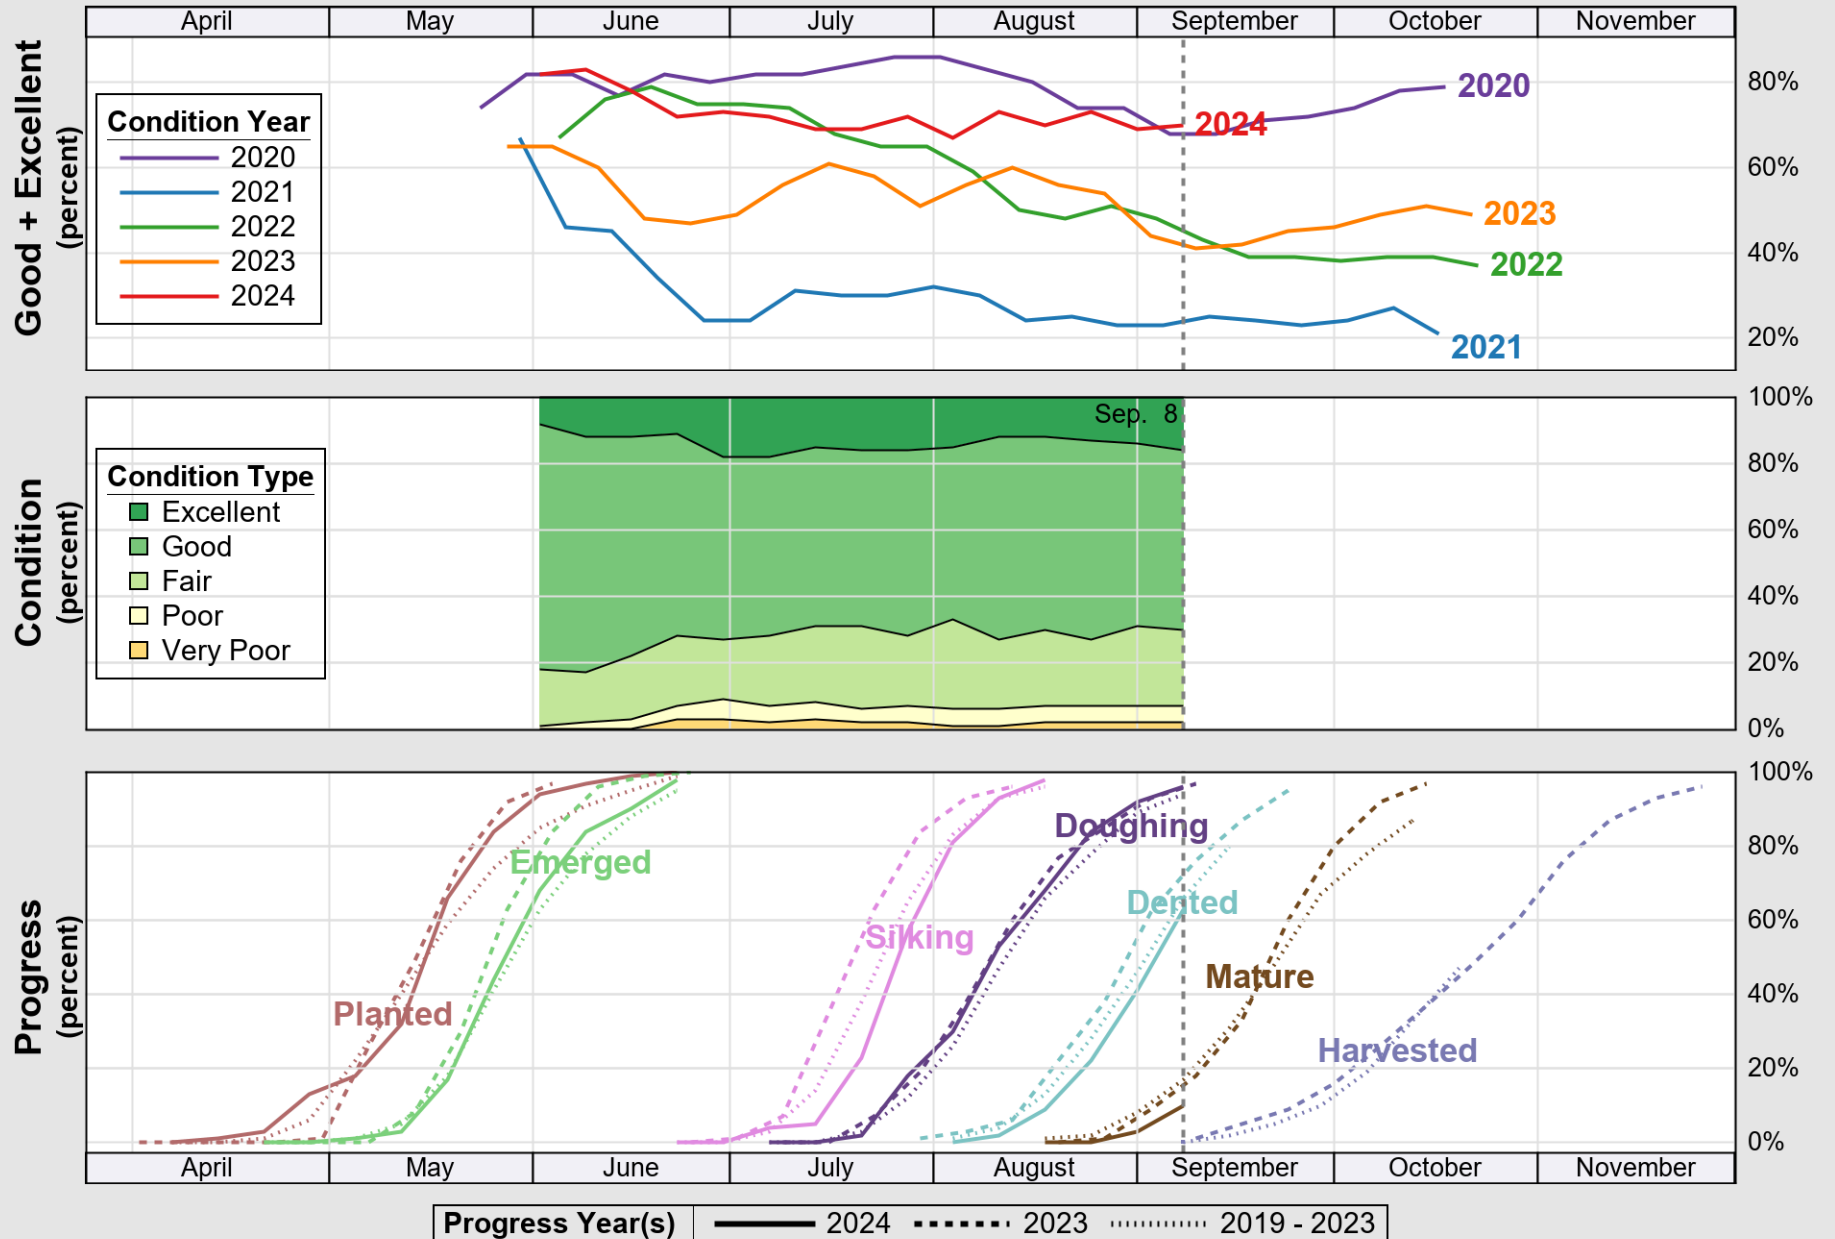

# Crop Progress and Condition: Corn in South Dakota , 2024

NASS

Source: National Agricultural Statistics Service (NASS), Crop Progress Report

USDA

# Crop Progress and Condition: Oats in South Dakota , 2024

NASS

Source: National Agricultural Statistics Service (NASS), Crop Progress Report

**USDA** Crop Progress and Condition: Pasture and Range in South Dakota , 2024 **NASS**