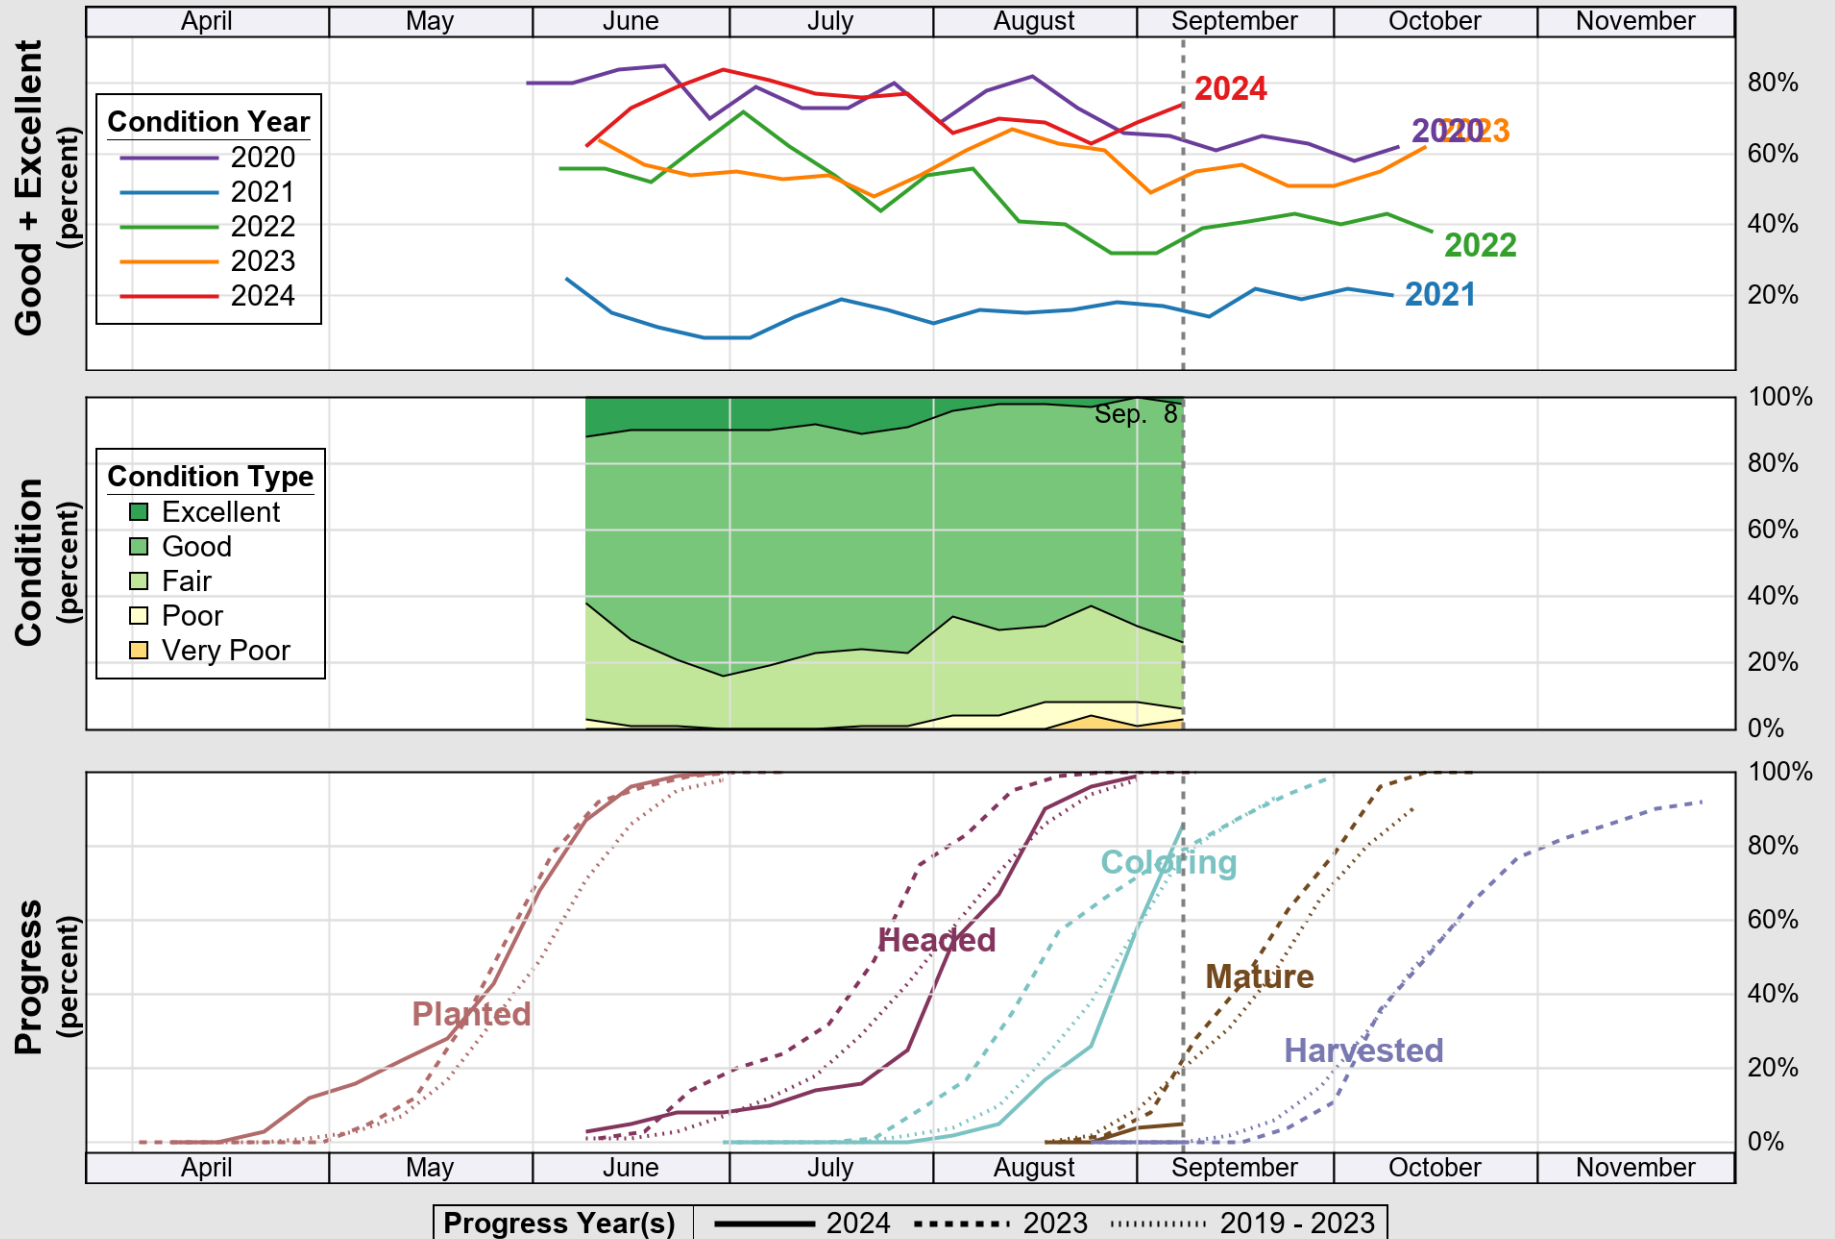

# Crop Progress and Condition: Corn in South Dakota , 2024

NASS

Source: National Agricultural Statistics Service (NASS), Crop Progress Report

USDA

# Crop Progress and Condition: Oats in South Dakota , 2024

NASS

Source: National Agricultural Statistics Service (NASS), Crop Progress Report

**USDA** Crop Progress and Condition: Pasture and Range in South Dakota , 2024 **NASS**

Source: National Agricultural Statistics Service (NASS), Crop Progress Report

USDA

# Crop Progress and Condition: Sorghum in South Dakota , 2024

NASS

Source: National Agricultural Statistics Service (NASS), Crop Progress Report

USDA