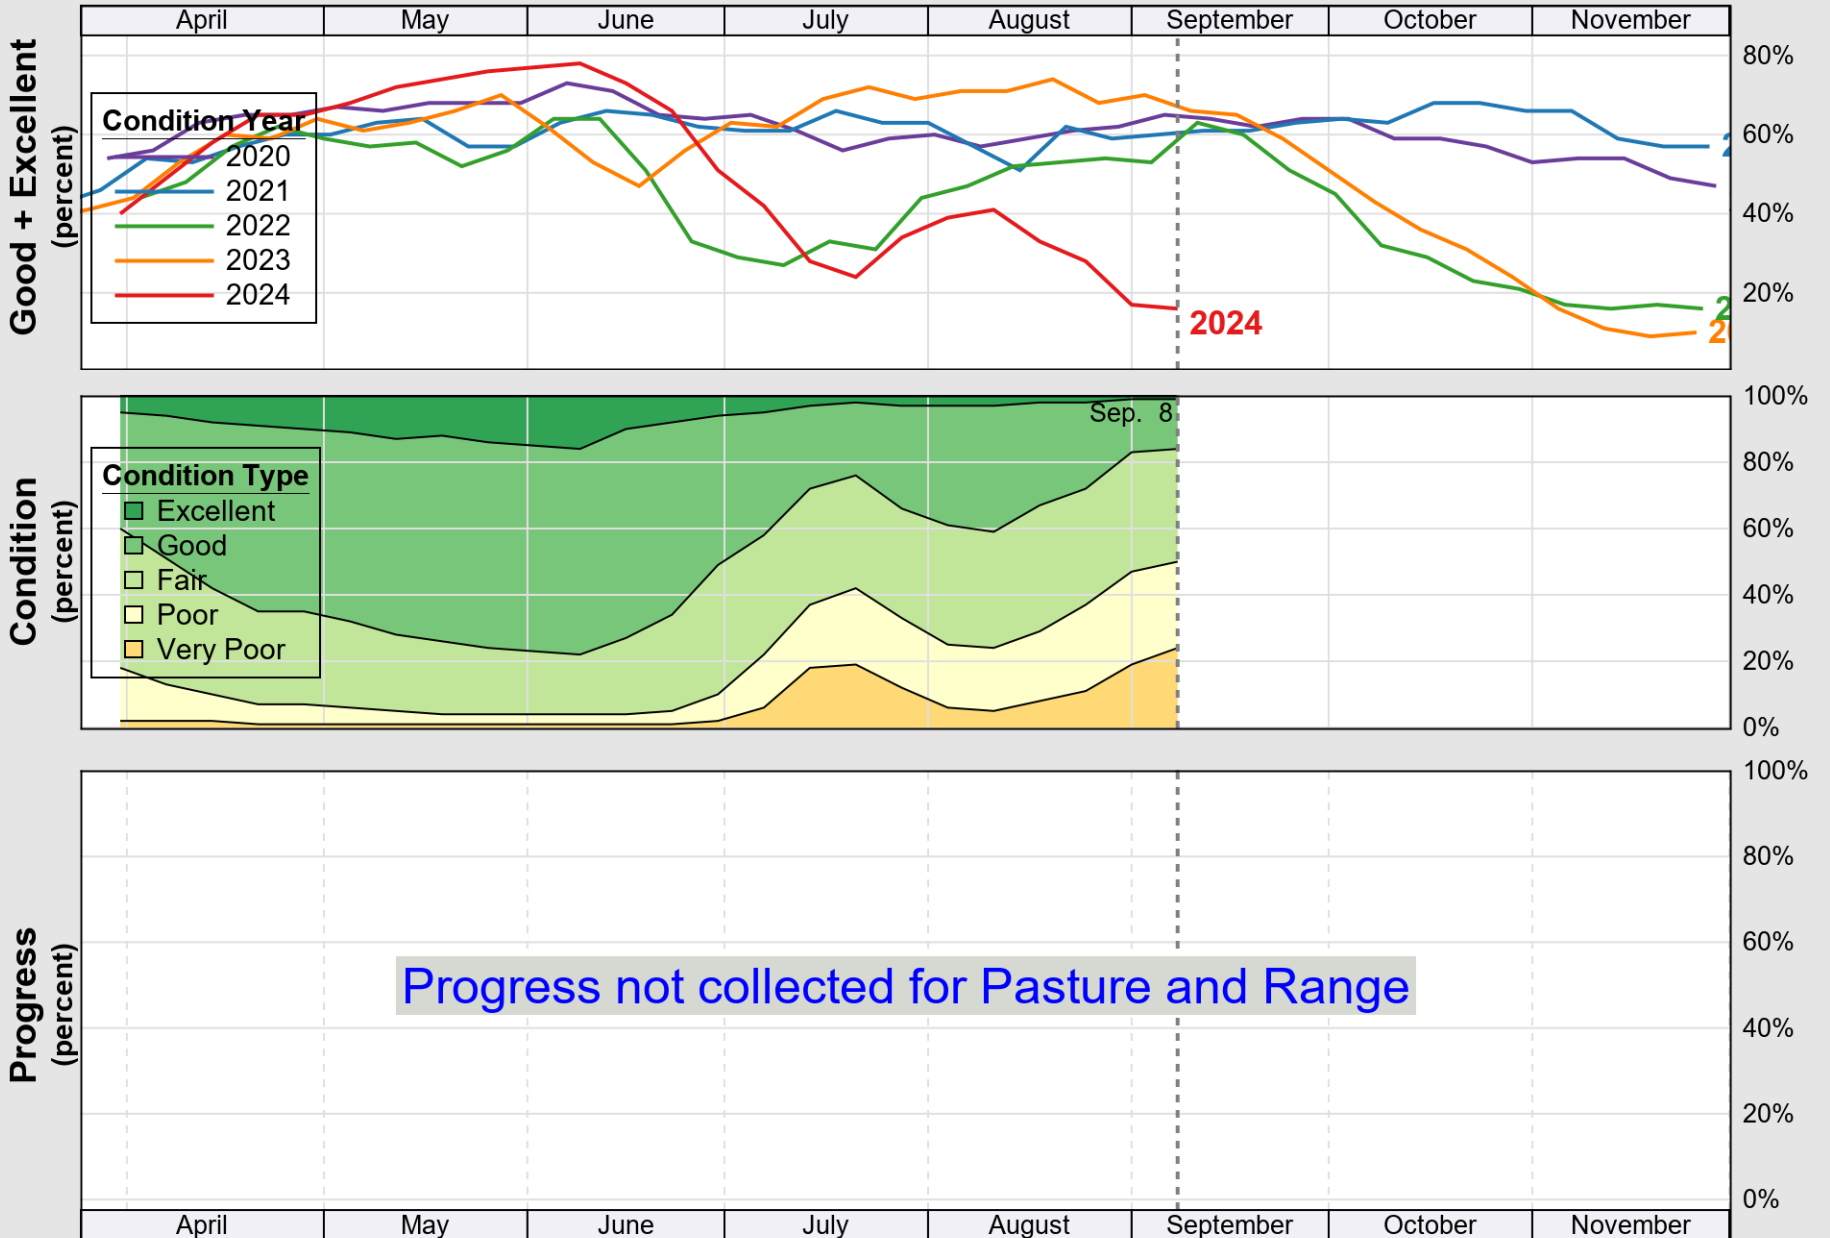

USDA

Crop Progress and Condition: Corn in Tennessee , 2024

NASS

Source: National Agricultural Statistics Service (NASS), Crop Progress Report

USDA

Crop Progress and Condition: Cotton in Tennessee , 2024

NASS

Source: National Agricultural Statistics Service (NASS), Crop Progress Report

USDA

Crop Progress and Condition: Pasture and Range in Tennessee, 2024

NASS

Source: National Agricultural Statistics Service (NASS), Crop Progress Report

USDA

Crop Progress and Condition: Soybeans in Tennessee , 2024

NASS

Source: National Agricultural Statistics Service (NASS), Crop Progress Report

USDA

Crop Progress and Condition: Winter Wheat in Tennessee , 2024