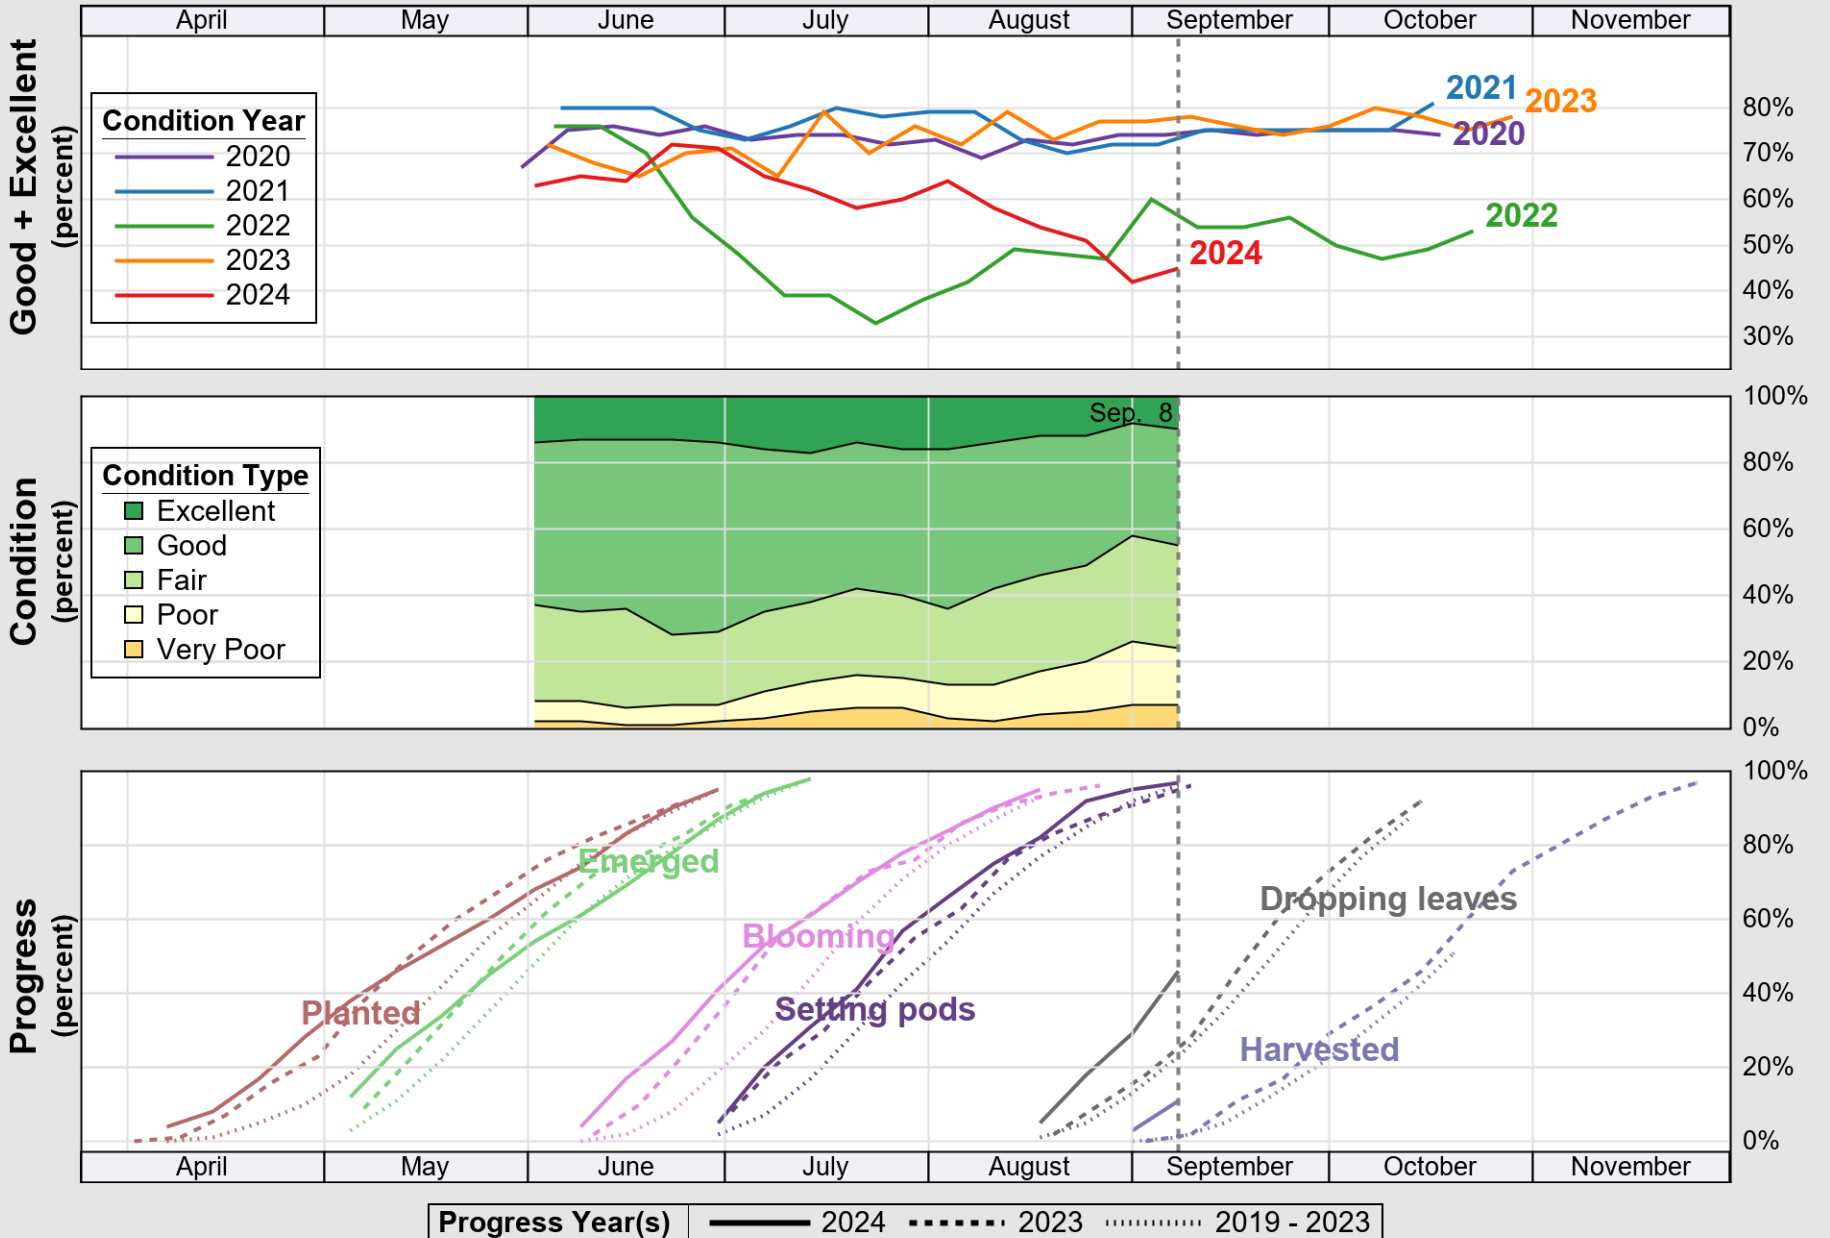

USDA

Crop Progress and Condition: Corn in Tennessee , 2024

NASS

Source: National Agricultural Statistics Service (NASS), Crop Progress Report

USDA

Crop Progress and Condition: Cotton in Tennessee , 2024

NASS

Source: National Agricultural Statistics Service (NASS), Crop Progress Report

USDA

Crop Progress and Condition: Pasture and Range in Tennessee, 2024

NASS

Source: National Agricultural Statistics Service (NASS), Crop Progress Report

USDA

Crop Progress and Condition: Soybeans in Tennessee , 2024

NASS

Source: National Agricultural Statistics Service (NASS), Crop Progress Report

USDA

Crop Progress and Condition: Winter Wheat in Tennessee , 2024

NASS

Source: National Agricultural Statistics Service (NASS), Crop Progress Report