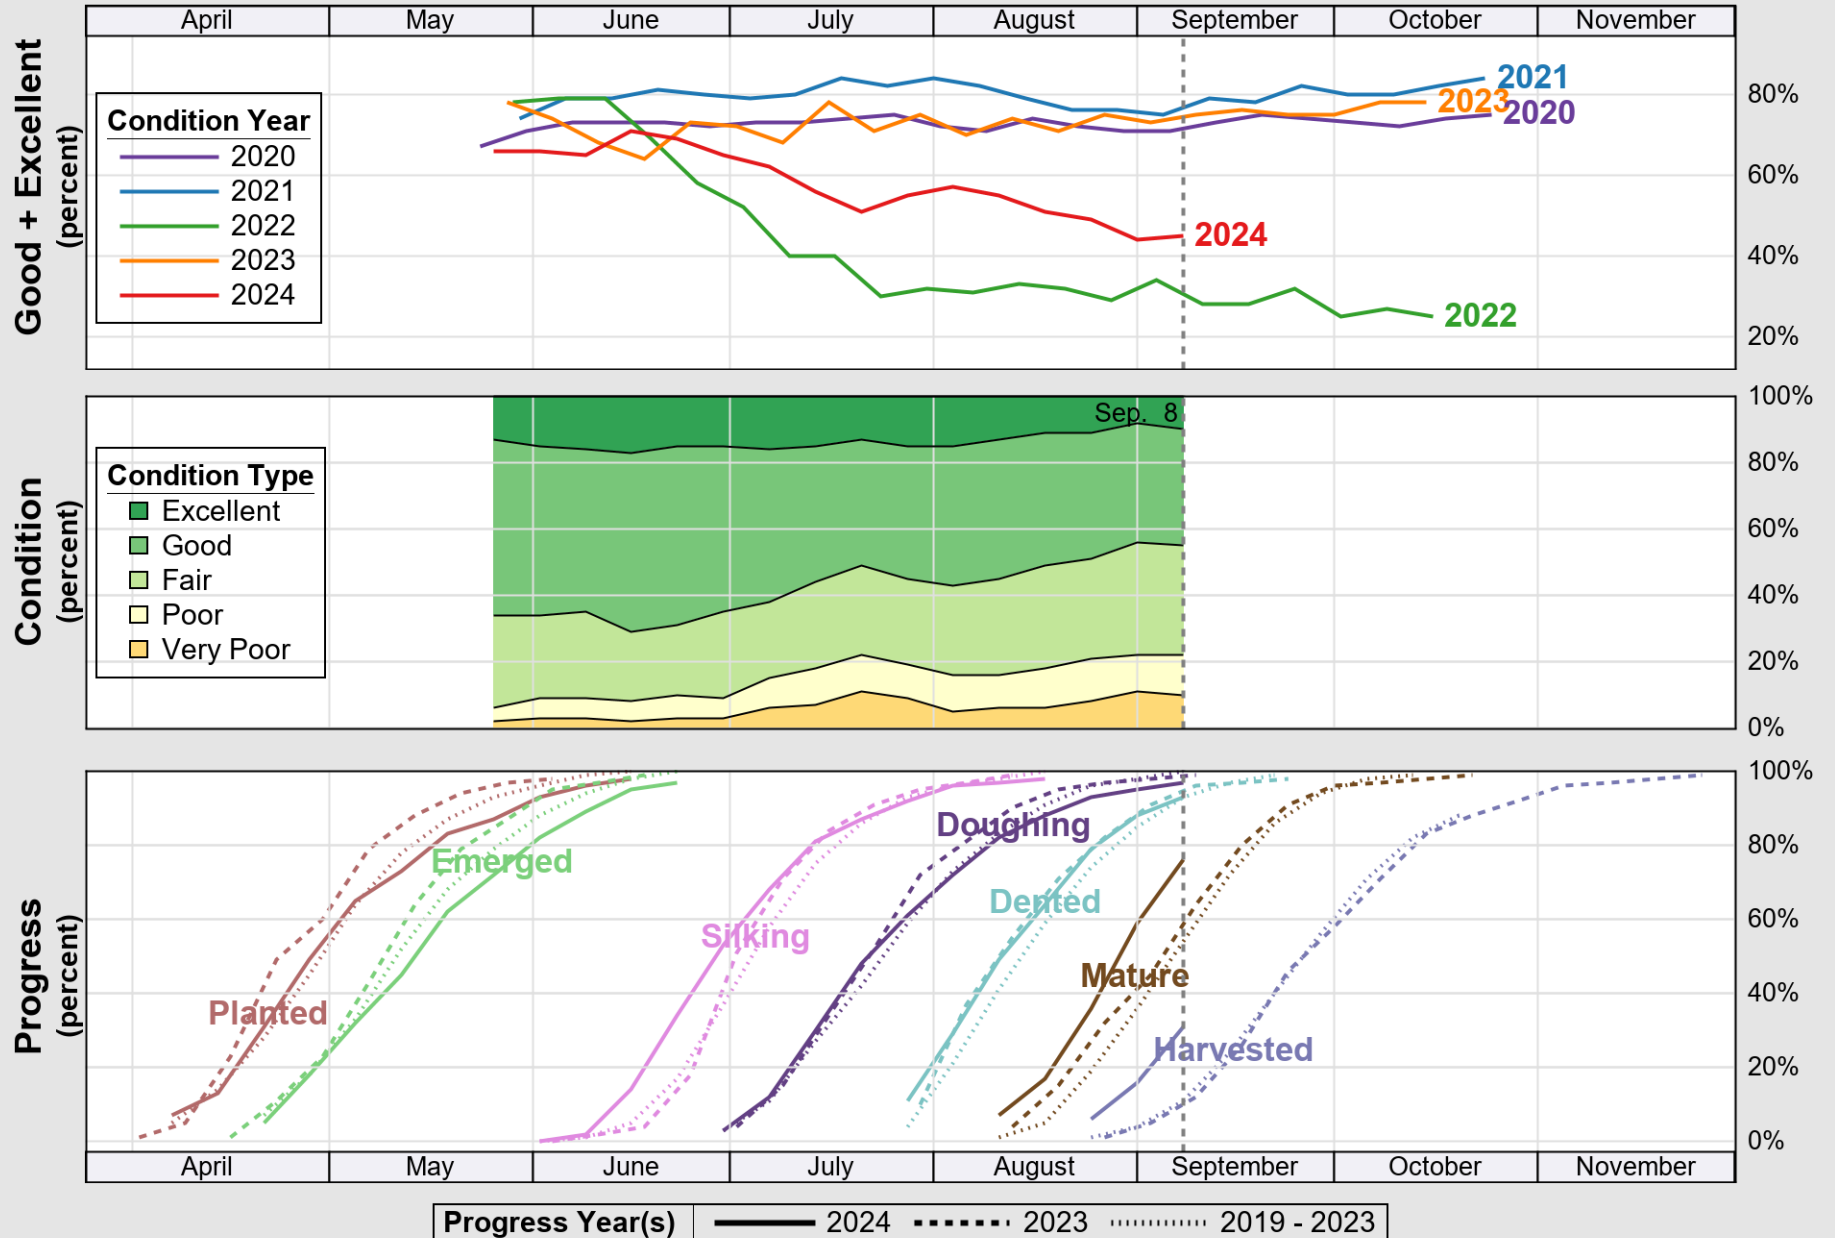

USDA

Crop Progress and Condition: Corn in Tennessee , 2024

NASS

Source: National Agricultural Statistics Service (NASS), Crop Progress Report

USDA

Crop Progress and Condition: Cotton in Tennessee , 2024

NASS

Source: National Agricultural Statistics Service (NASS), Crop Progress Report

USDA

Crop Progress and Condition: Pasture and Range in Tennessee, 2024

NASS

Source: National Agricultural Statistics Service (NASS), Crop Progress Report

USDA

Crop Progress and Condition: Soybeans in Tennessee , 2024

NASS

Source: National Agricultural Statistics Service (NASS), Crop Progress Report

USDA

Crop Progress and Condition: Winter Wheat in Tennessee , 2024