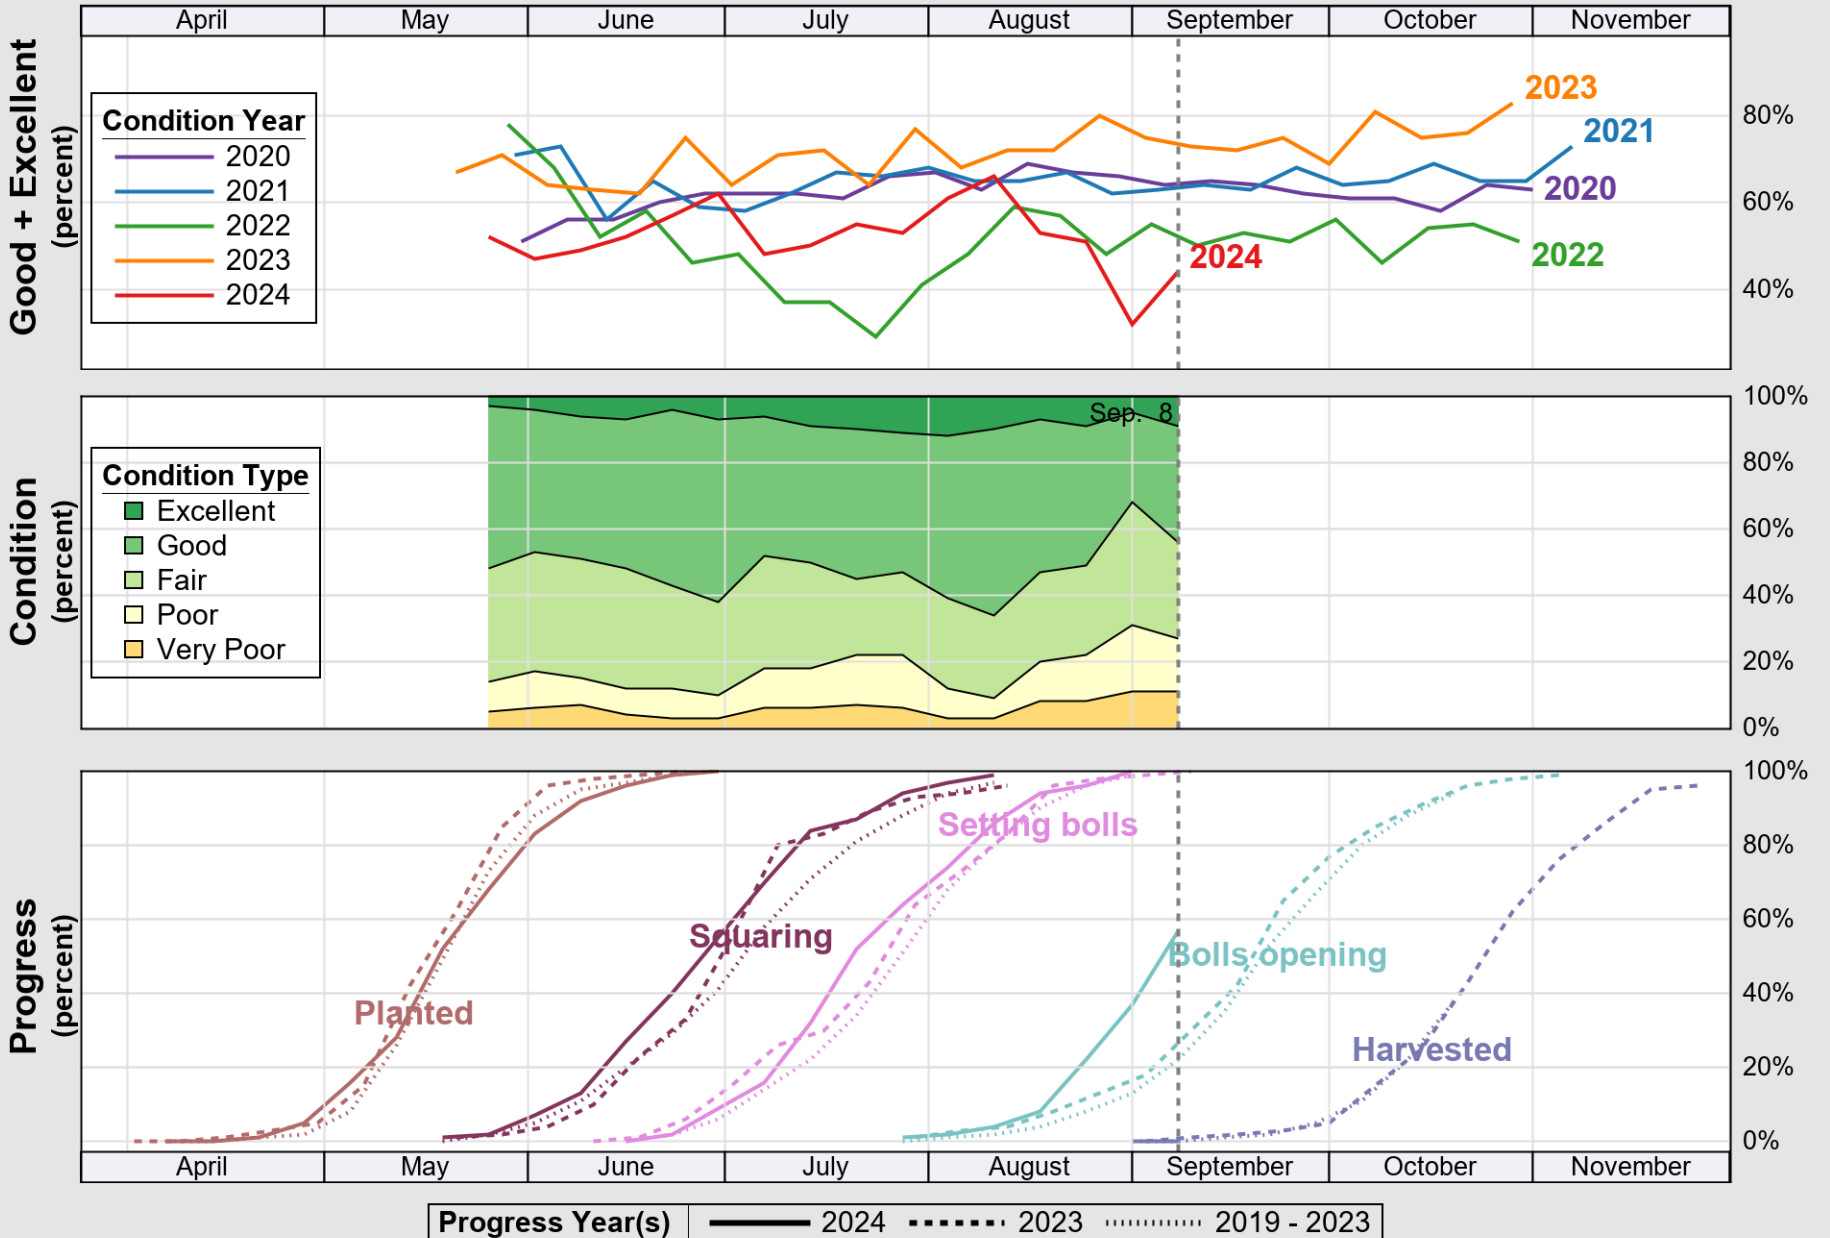

USDA

Crop Progress and Condition: Corn in Tennessee , 2024

NASS

Source: National Agricultural Statistics Service (NASS), Crop Progress Report

USDA

Crop Progress and Condition: Cotton in Tennessee , 2024

NASS

Source: National Agricultural Statistics Service (NASS), Crop Progress Report

USDA

Crop Progress and Condition: Pasture and Range in Tennessee, 2024

NASS

Source: National Agricultural Statistics Service (NASS), Crop Progress Report

USDA

Crop Progress and Condition: Soybeans in Tennessee , 2024

NASS

Source: National Agricultural Statistics Service (NASS), Crop Progress Report

USDA

Crop Progress and Condition: Winter Wheat in Tennessee , 2024