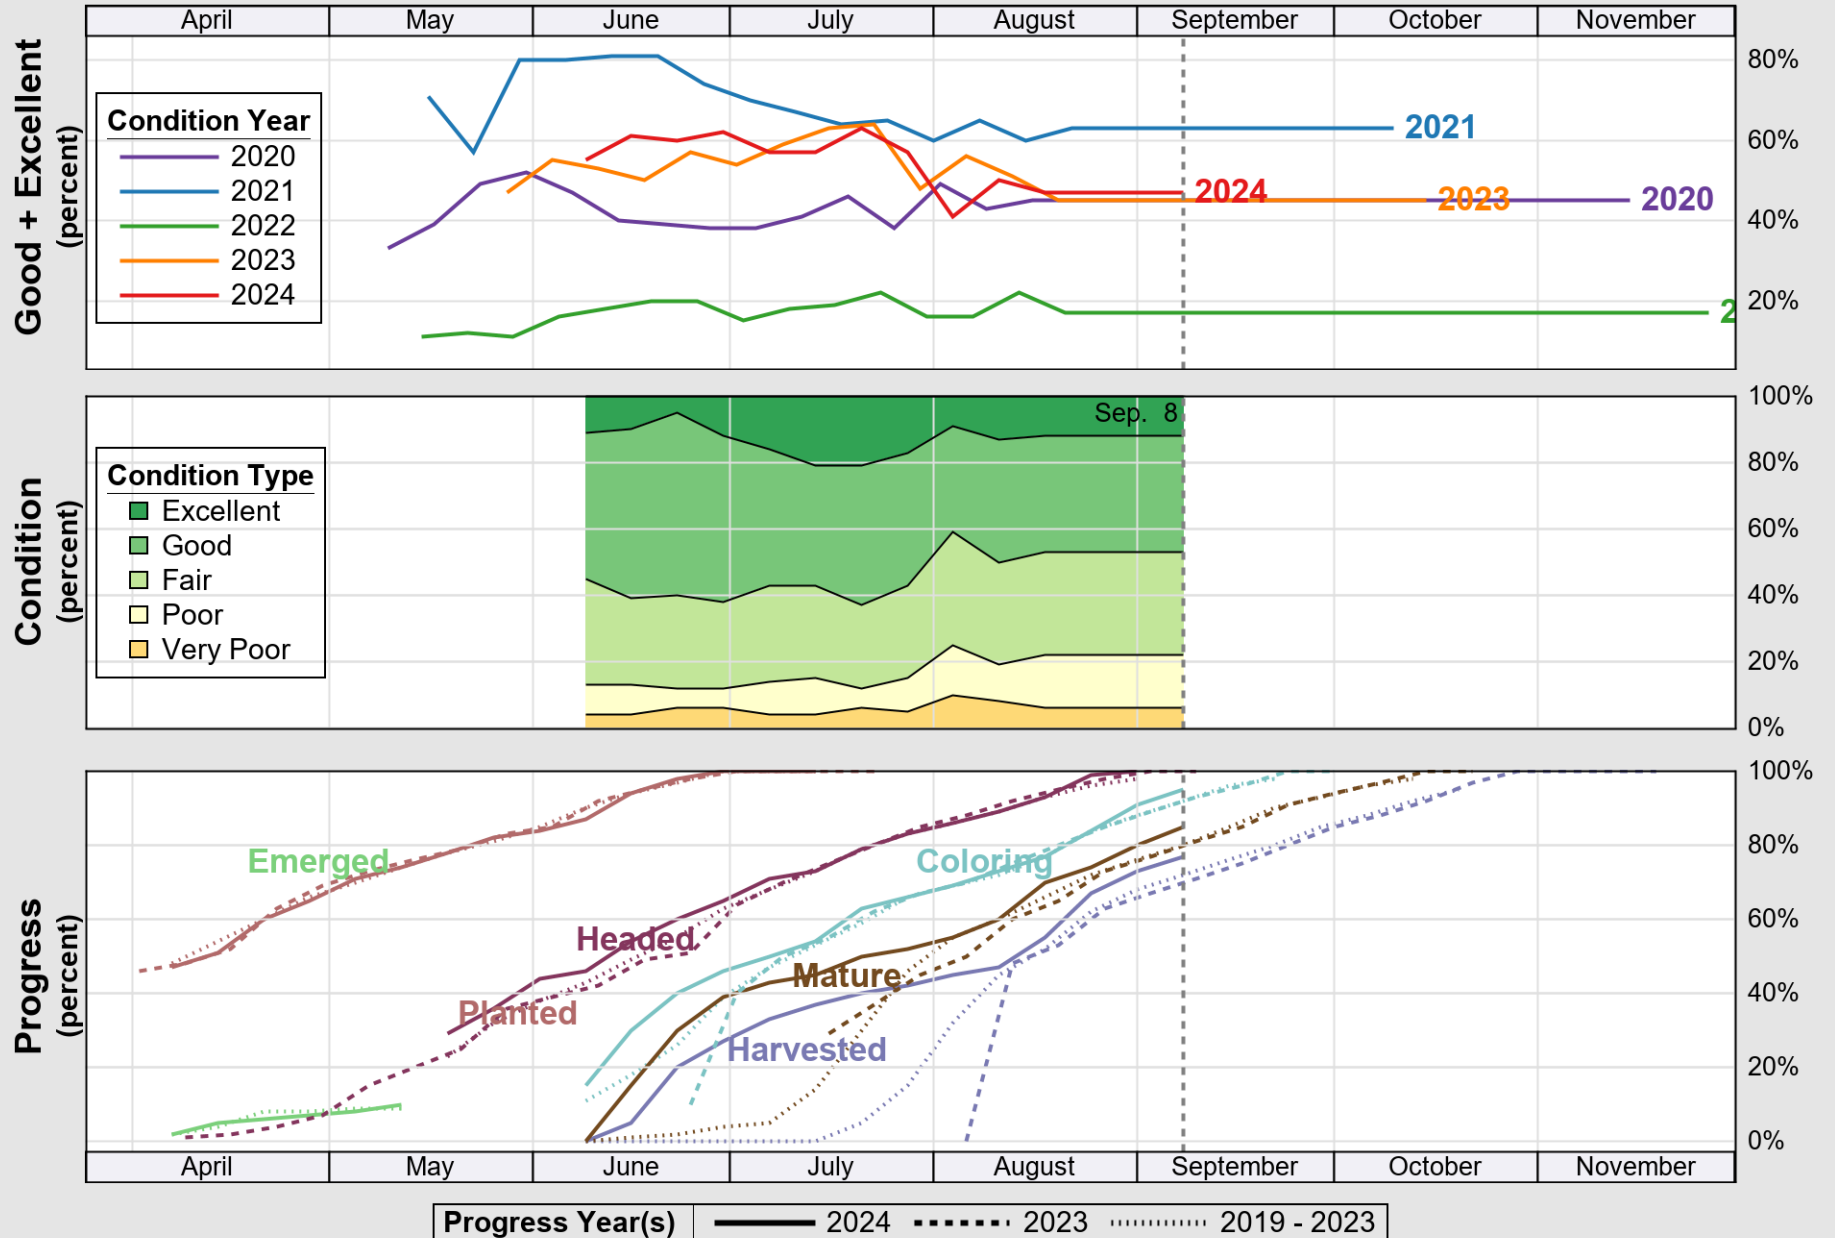

# Crop Progress and Condition: Peanuts in Texas , 2024

NASS

Source: National Agricultural Statistics Service (NASS), Crop Progress Report

USDA

# Crop Progress and Condition: Rice in Texas , 2024

NASS

Source: National Agricultural Statistics Service (NASS), Crop Progress Report

USDA

# Crop Progress and Condition: Sorghum in Texas , 2024

NASS

Source: National Agricultural Statistics Service (NASS), Crop Progress Report

USDA

# Crop Progress and Condition: Soybeans in Texas , 2024

NASS

Source: National Agricultural Statistics Service (NASS), Crop Progress Report

USDA