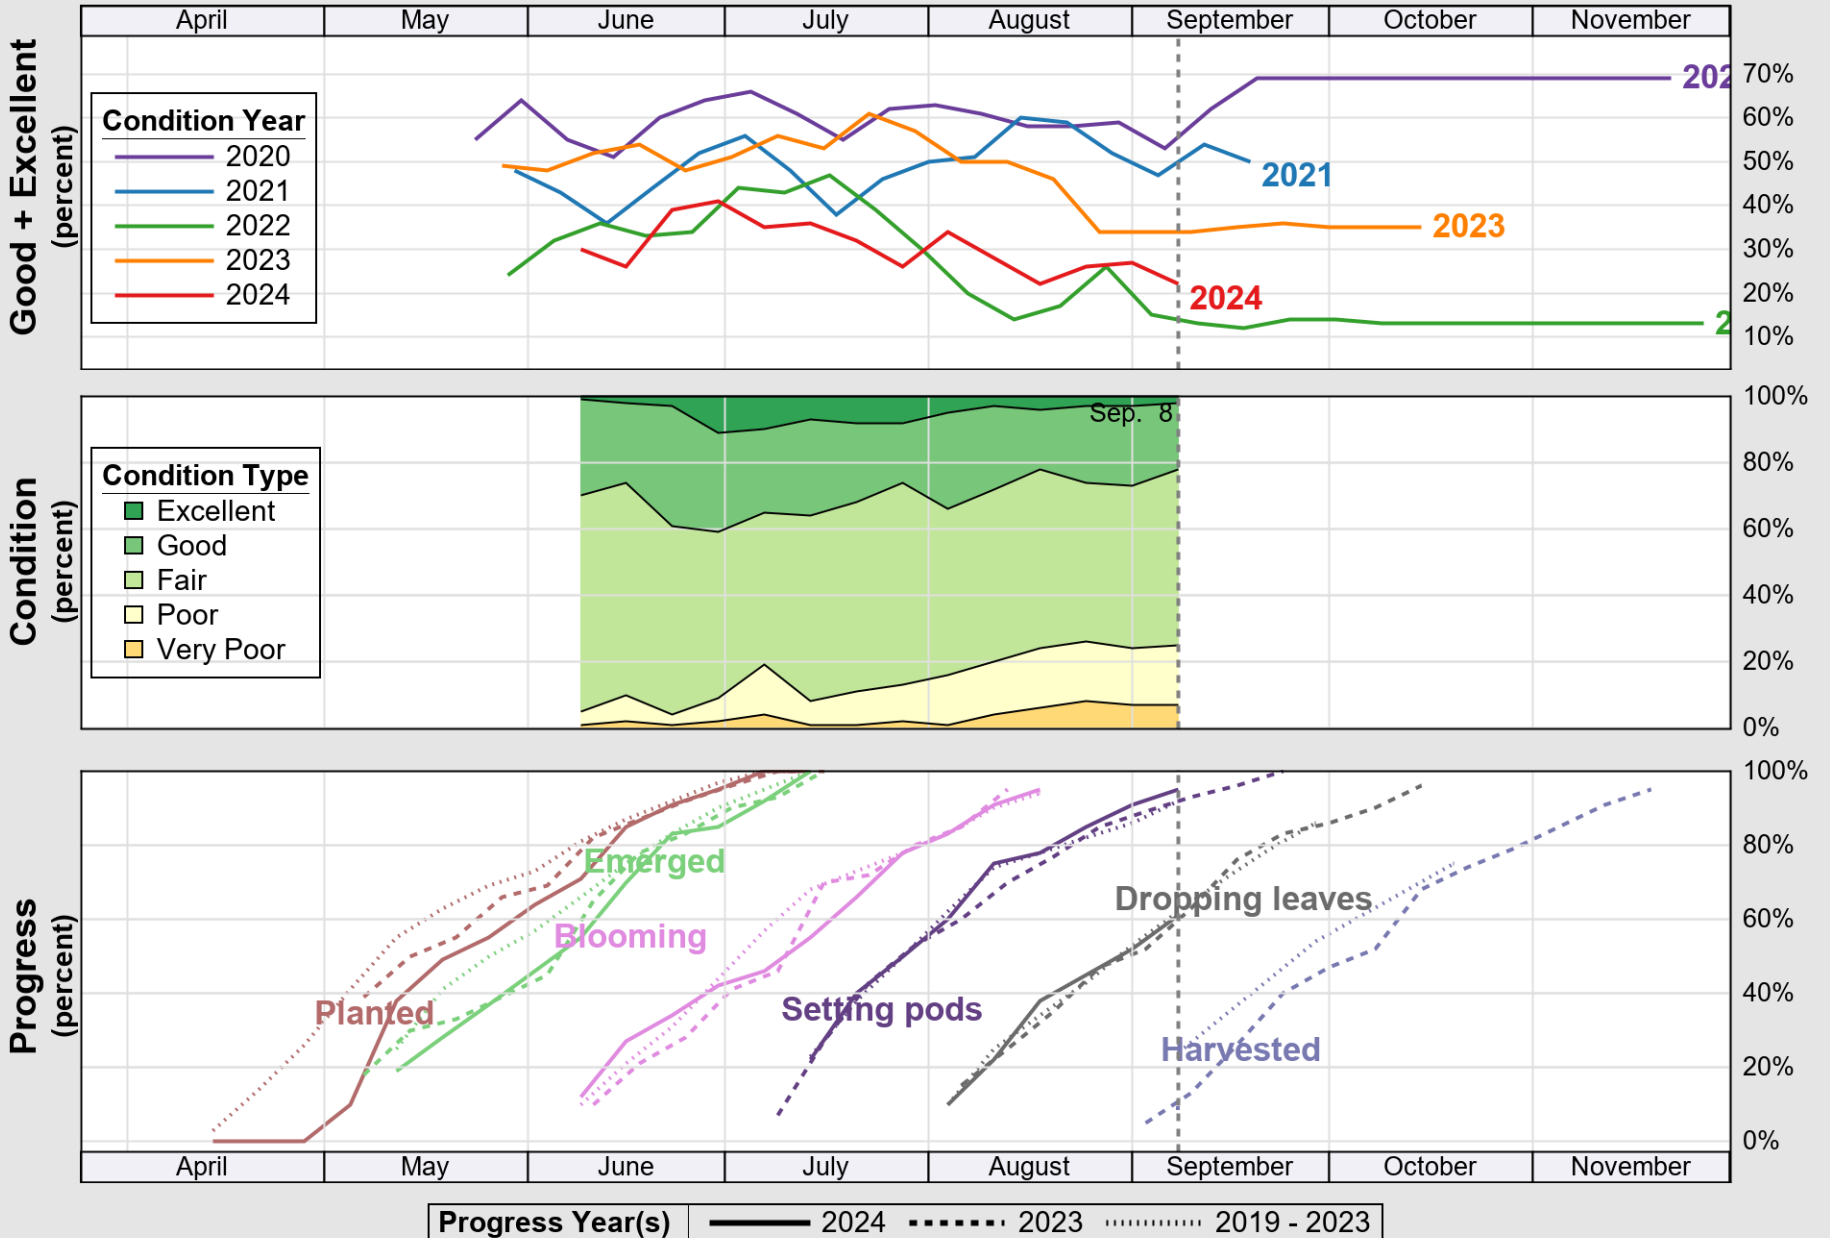

# Crop Progress and Condition: Rice in Texas , 2024

NASS

Source: National Agricultural Statistics Service (NASS), Crop Progress Report

USDA

# Crop Progress and Condition: Sorghum in Texas , 2024

NASS

Source: National Agricultural Statistics Service (NASS), Crop Progress Report

USDA

# Crop Progress and Condition: Soybeans in Texas , 2024

NASS

Source: National Agricultural Statistics Service (NASS), Crop Progress Report

USDA

# Crop Progress and Condition: Sunflower in Texas , 2024

NASS

Source: National Agricultural Statistics Service (NASS), Crop Progress Report

USDA