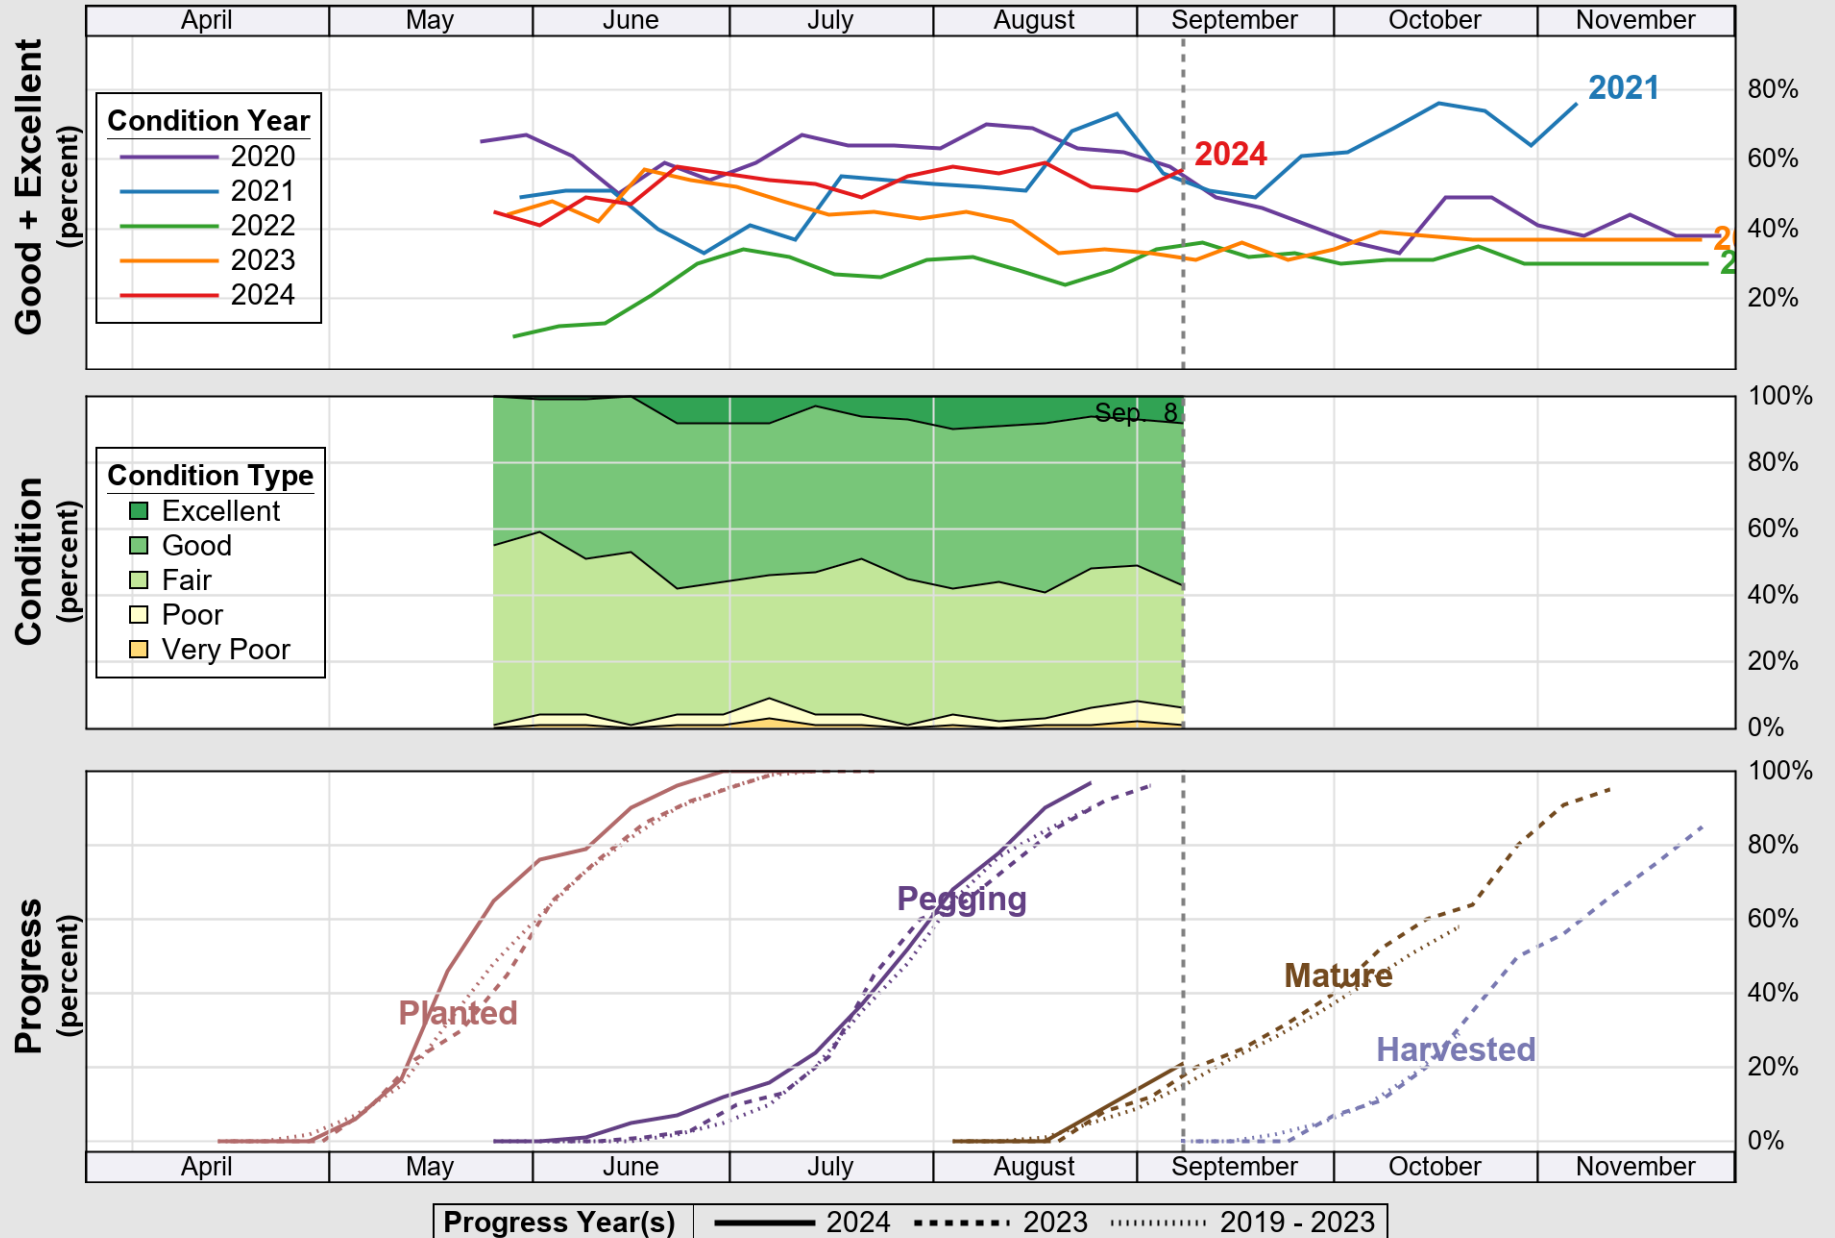

# Crop Progress and Condition: Cotton in Texas , 2024

NASS

Source: National Agricultural Statistics Service (NASS), Crop Progress Report

USDA

# Crop Progress and Condition: Pasture and Range in Texas , 2024

NASS

Source: National Agricultural Statistics Service (NASS), Crop Progress Report

USDA

# Crop Progress and Condition: Peanuts in Texas , 2024

NASS

Source: National Agricultural Statistics Service (NASS), Crop Progress Report

USDA

# Crop Progress and Condition: Rice in Texas , 2024

NASS

Source: National Agricultural Statistics Service (NASS), Crop Progress Report

USDA