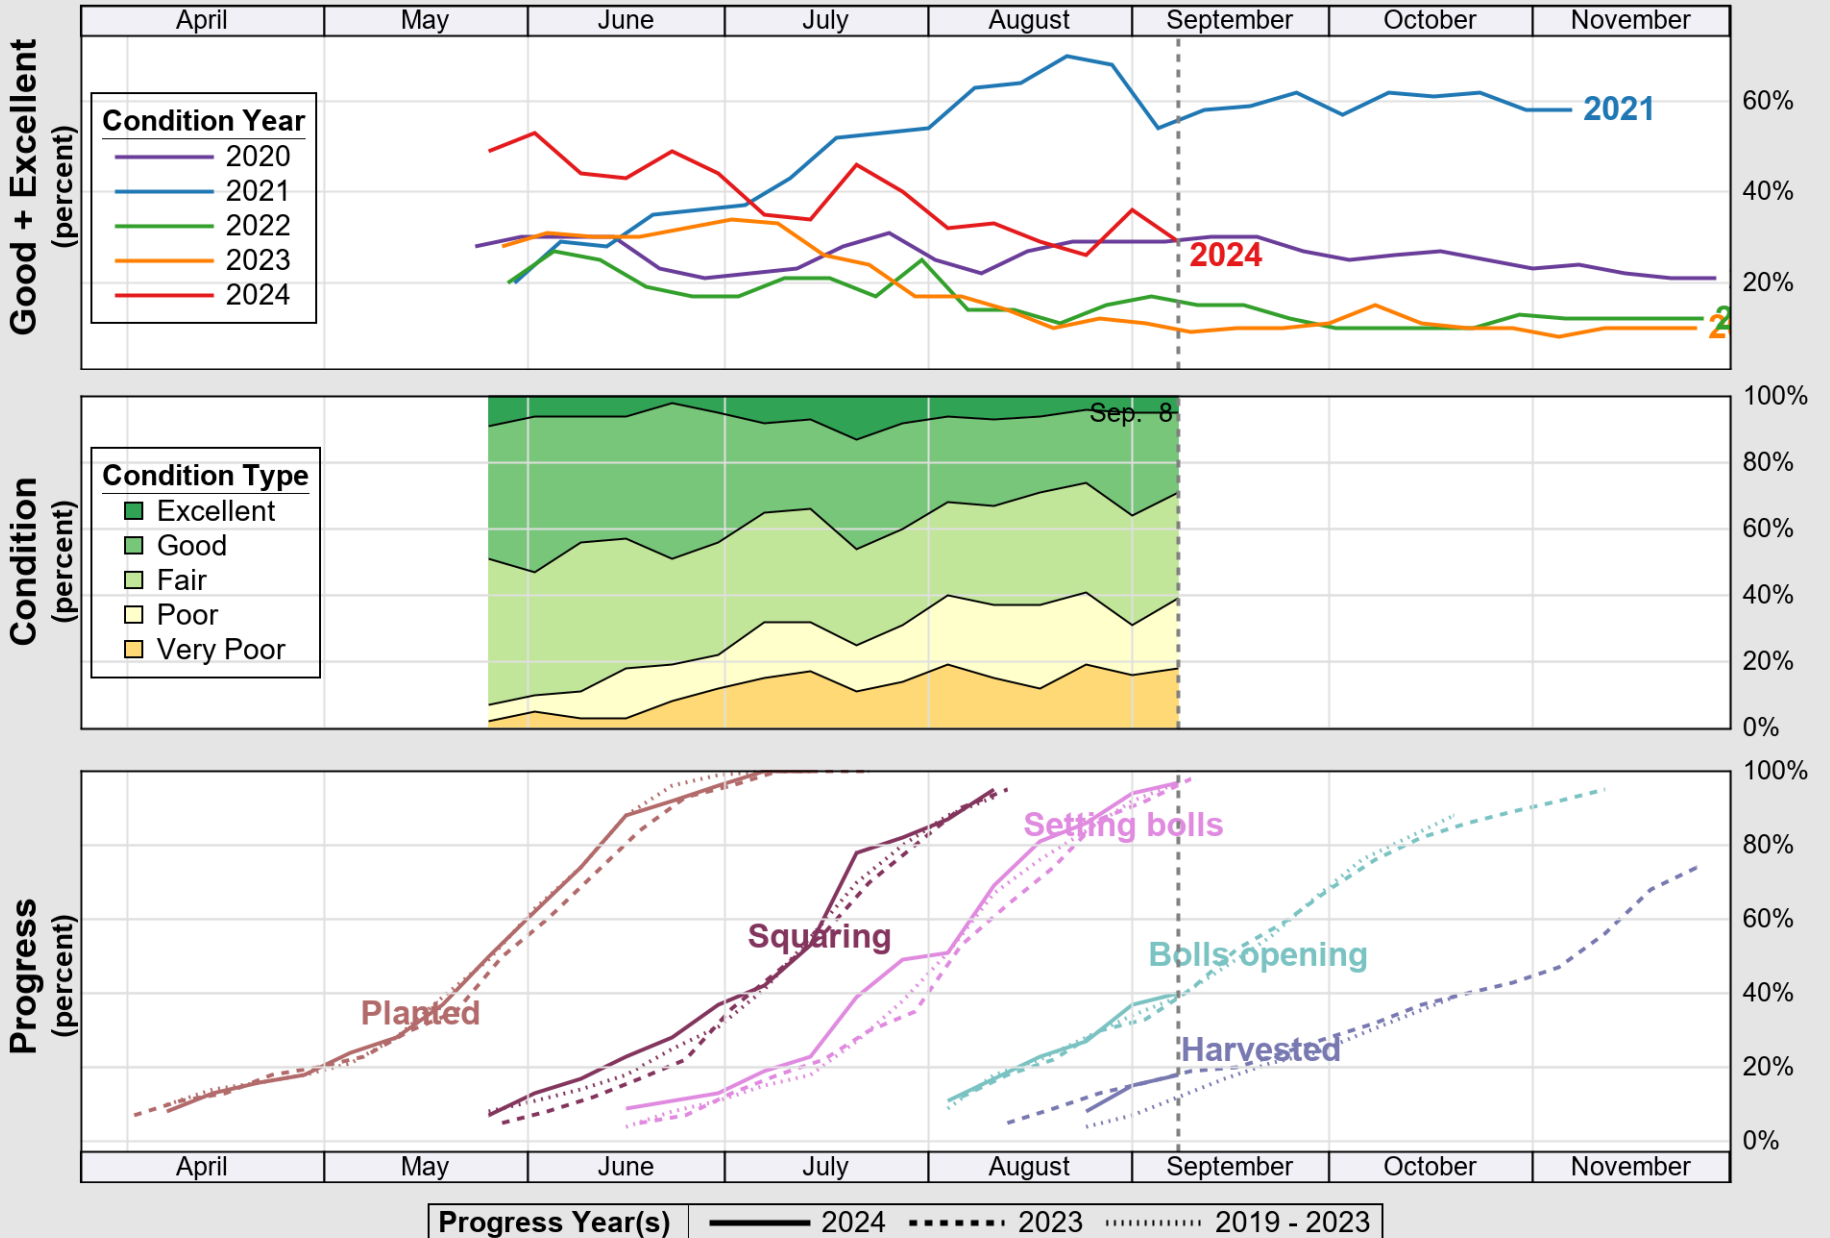

# Crop Progress and Condition: Corn in Texas , 2024

NASS

Source: National Agricultural Statistics Service (NASS), Crop Progress Report

USDA

# Crop Progress and Condition: Cotton in Texas , 2024

NASS

Source: National Agricultural Statistics Service (NASS), Crop Progress Report

USDA

# Crop Progress and Condition: Pasture and Range in Texas , 2024

NASS

Source: National Agricultural Statistics Service (NASS), Crop Progress Report

USDA

# Crop Progress and Condition: Peanuts in Texas , 2024

NASS

Source: National Agricultural Statistics Service (NASS), Crop Progress Report

USDA