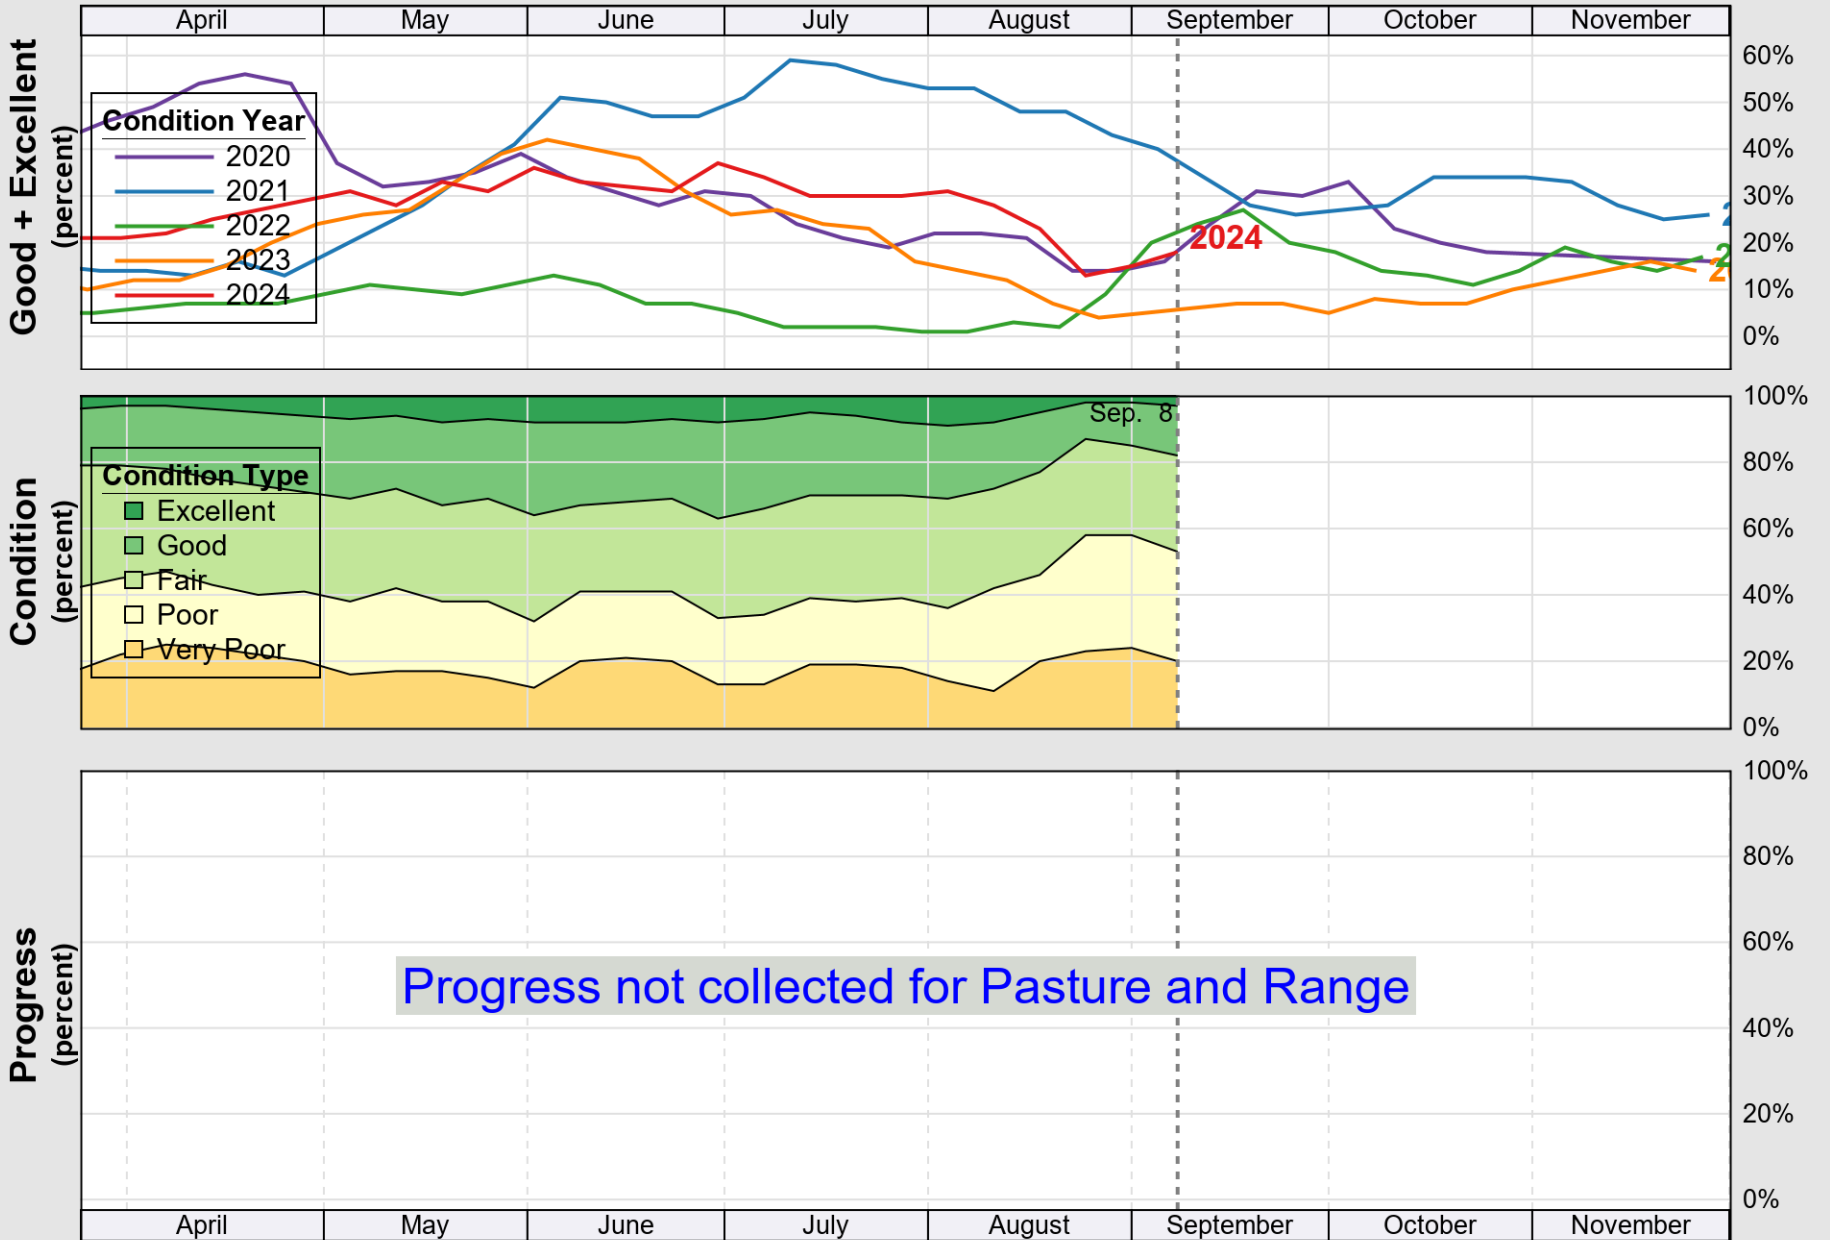

# Crop Progress and Condition: Corn in Texas , 2024

NASS

Source: National Agricultural Statistics Service (NASS), Crop Progress Report

USDA

# Crop Progress and Condition: Cotton in Texas , 2024

NASS

Source: National Agricultural Statistics Service (NASS), Crop Progress Report

USDA

# Crop Progress and Condition: Pasture and Range in Texas , 2024

NASS

Source: National Agricultural Statistics Service (NASS), Crop Progress Report

USDA

# Crop Progress and Condition: Peanuts in Texas , 2024

NASS

Source: National Agricultural Statistics Service (NASS), Crop Progress Report

USDA