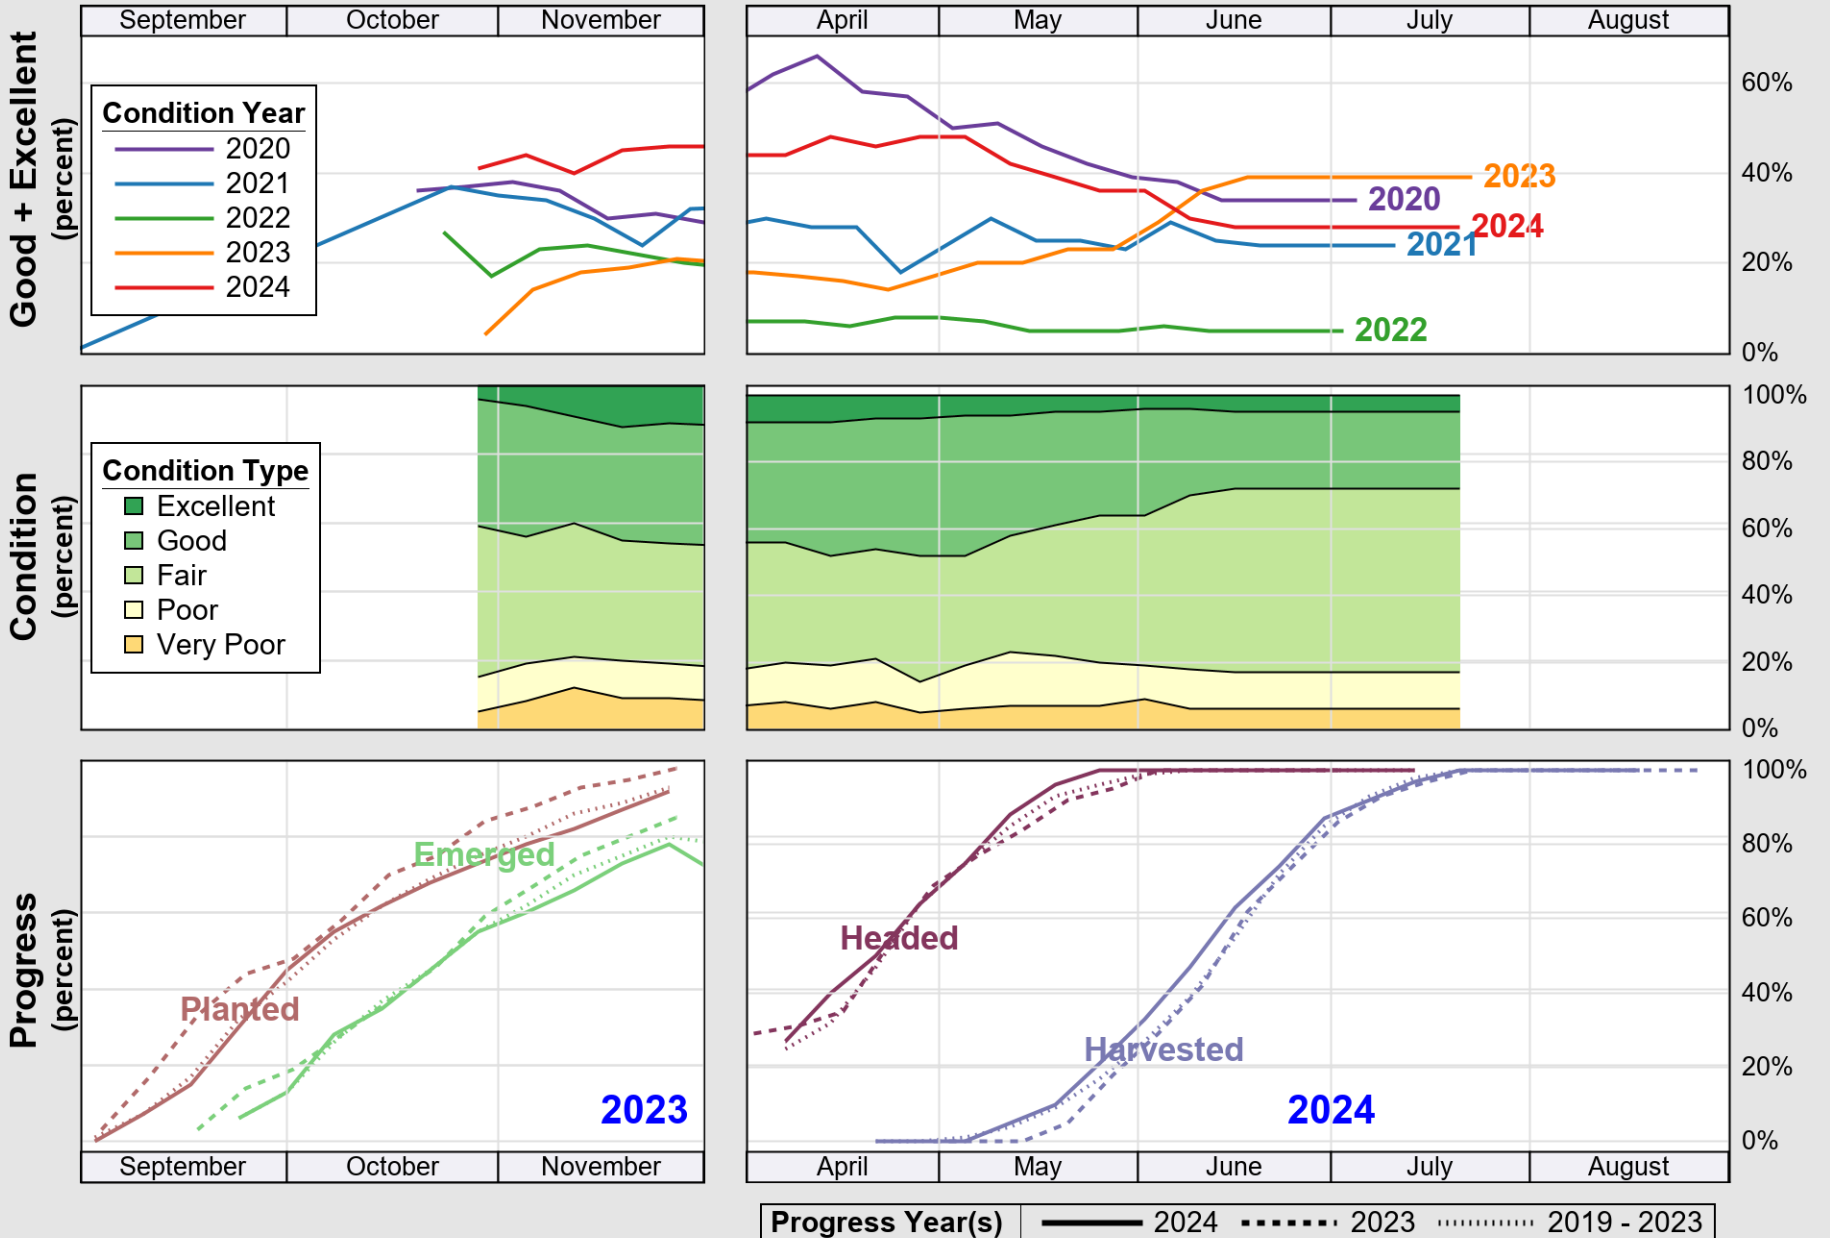

# Crop Progress and Condition: Sorghum in Texas , 2024

NASS

Source: National Agricultural Statistics Service (NASS), Crop Progress Report

USDA

# Crop Progress and Condition: Soybeans in Texas , 2024

NASS

Source: National Agricultural Statistics Service (NASS), Crop Progress Report

USDA

# Crop Progress and Condition: Sunflower in Texas , 2024

NASS

Source: National Agricultural Statistics Service (NASS), Crop Progress Report

USDA

# Crop Progress and Condition: Winter Wheat in Texas , 2024

NASS

Source: National Agricultural Statistics Service (NASS), Crop Progress Report