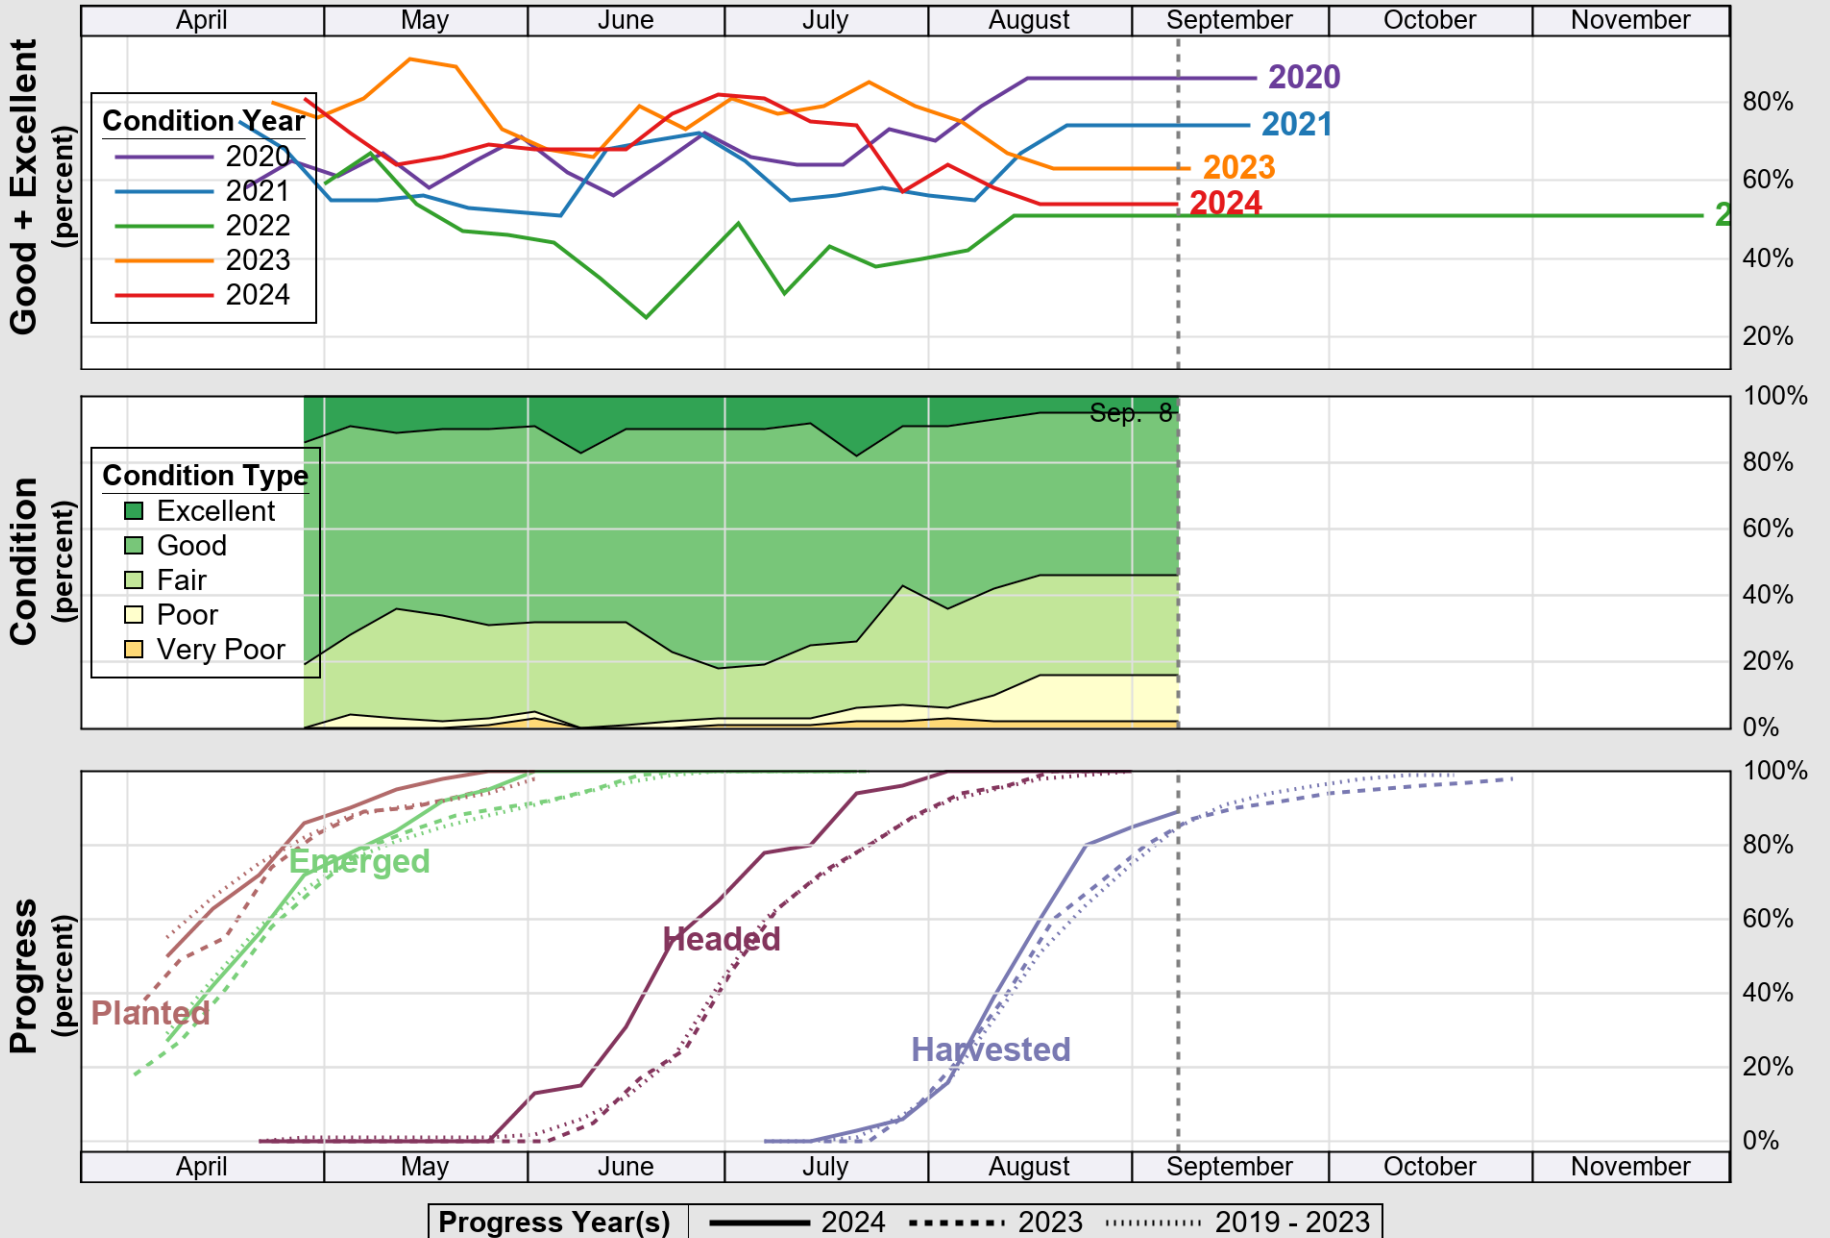

# Crop Progress and Condition: Pasture and Range in Texas , 2024

NASS

Source: National Agricultural Statistics Service (NASS), Crop Progress Report

USDA

# Crop Progress and Condition: Peanuts in Texas , 2024

NASS

Source: National Agricultural Statistics Service (NASS), Crop Progress Report

USDA

# Crop Progress and Condition: Rice in Texas , 2024

NASS

Source: National Agricultural Statistics Service (NASS), Crop Progress Report

USDA

# Crop Progress and Condition: Sorghum in Texas , 2024

NASS

Source: National Agricultural Statistics Service (NASS), Crop Progress Report

USDA