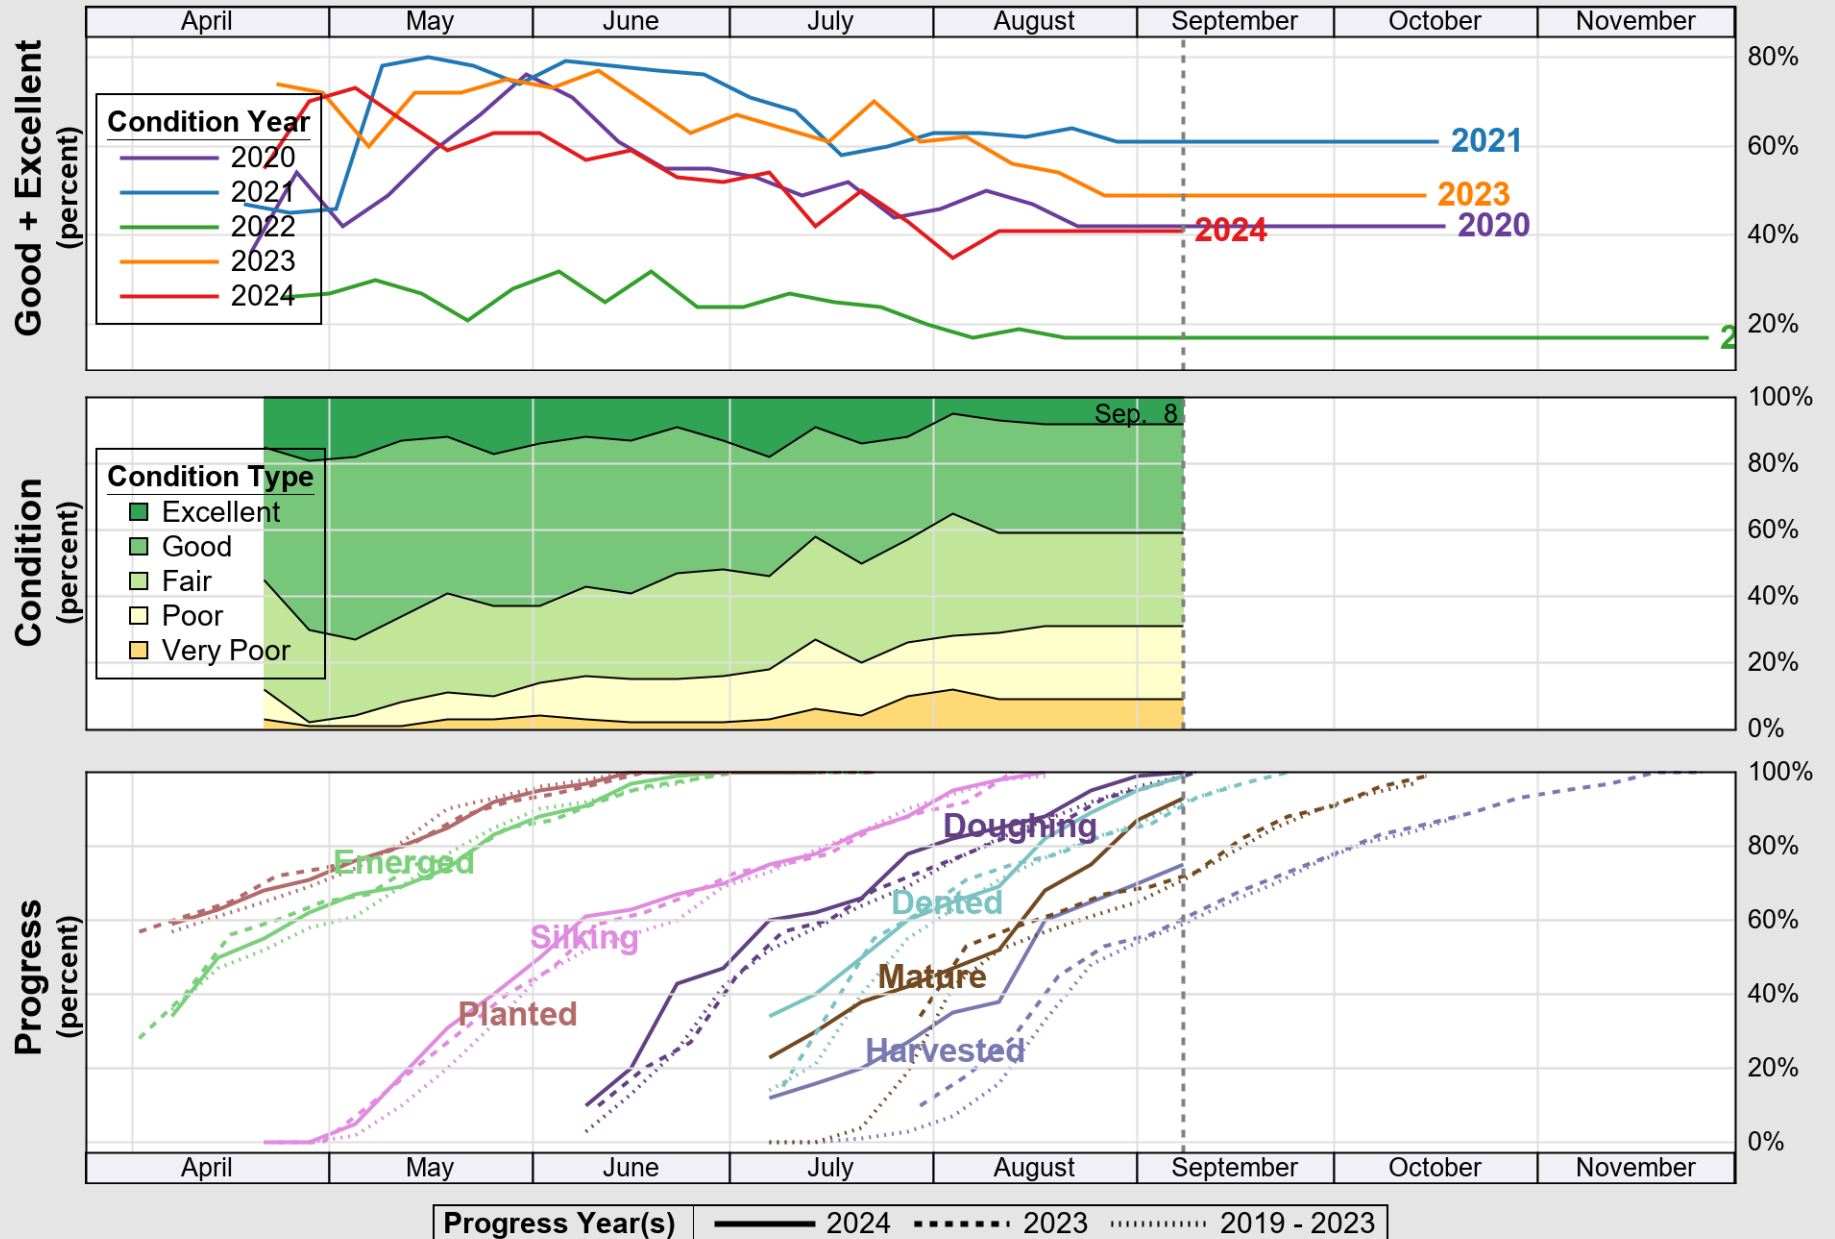

# Crop Progress and Condition: Corn in Texas , 2024

NASS

Source: National Agricultural Statistics Service (NASS), Crop Progress Report

USDA

# Crop Progress and Condition: Cotton in Texas , 2024

NASS

Source: National Agricultural Statistics Service (NASS), Crop Progress Report

USDA