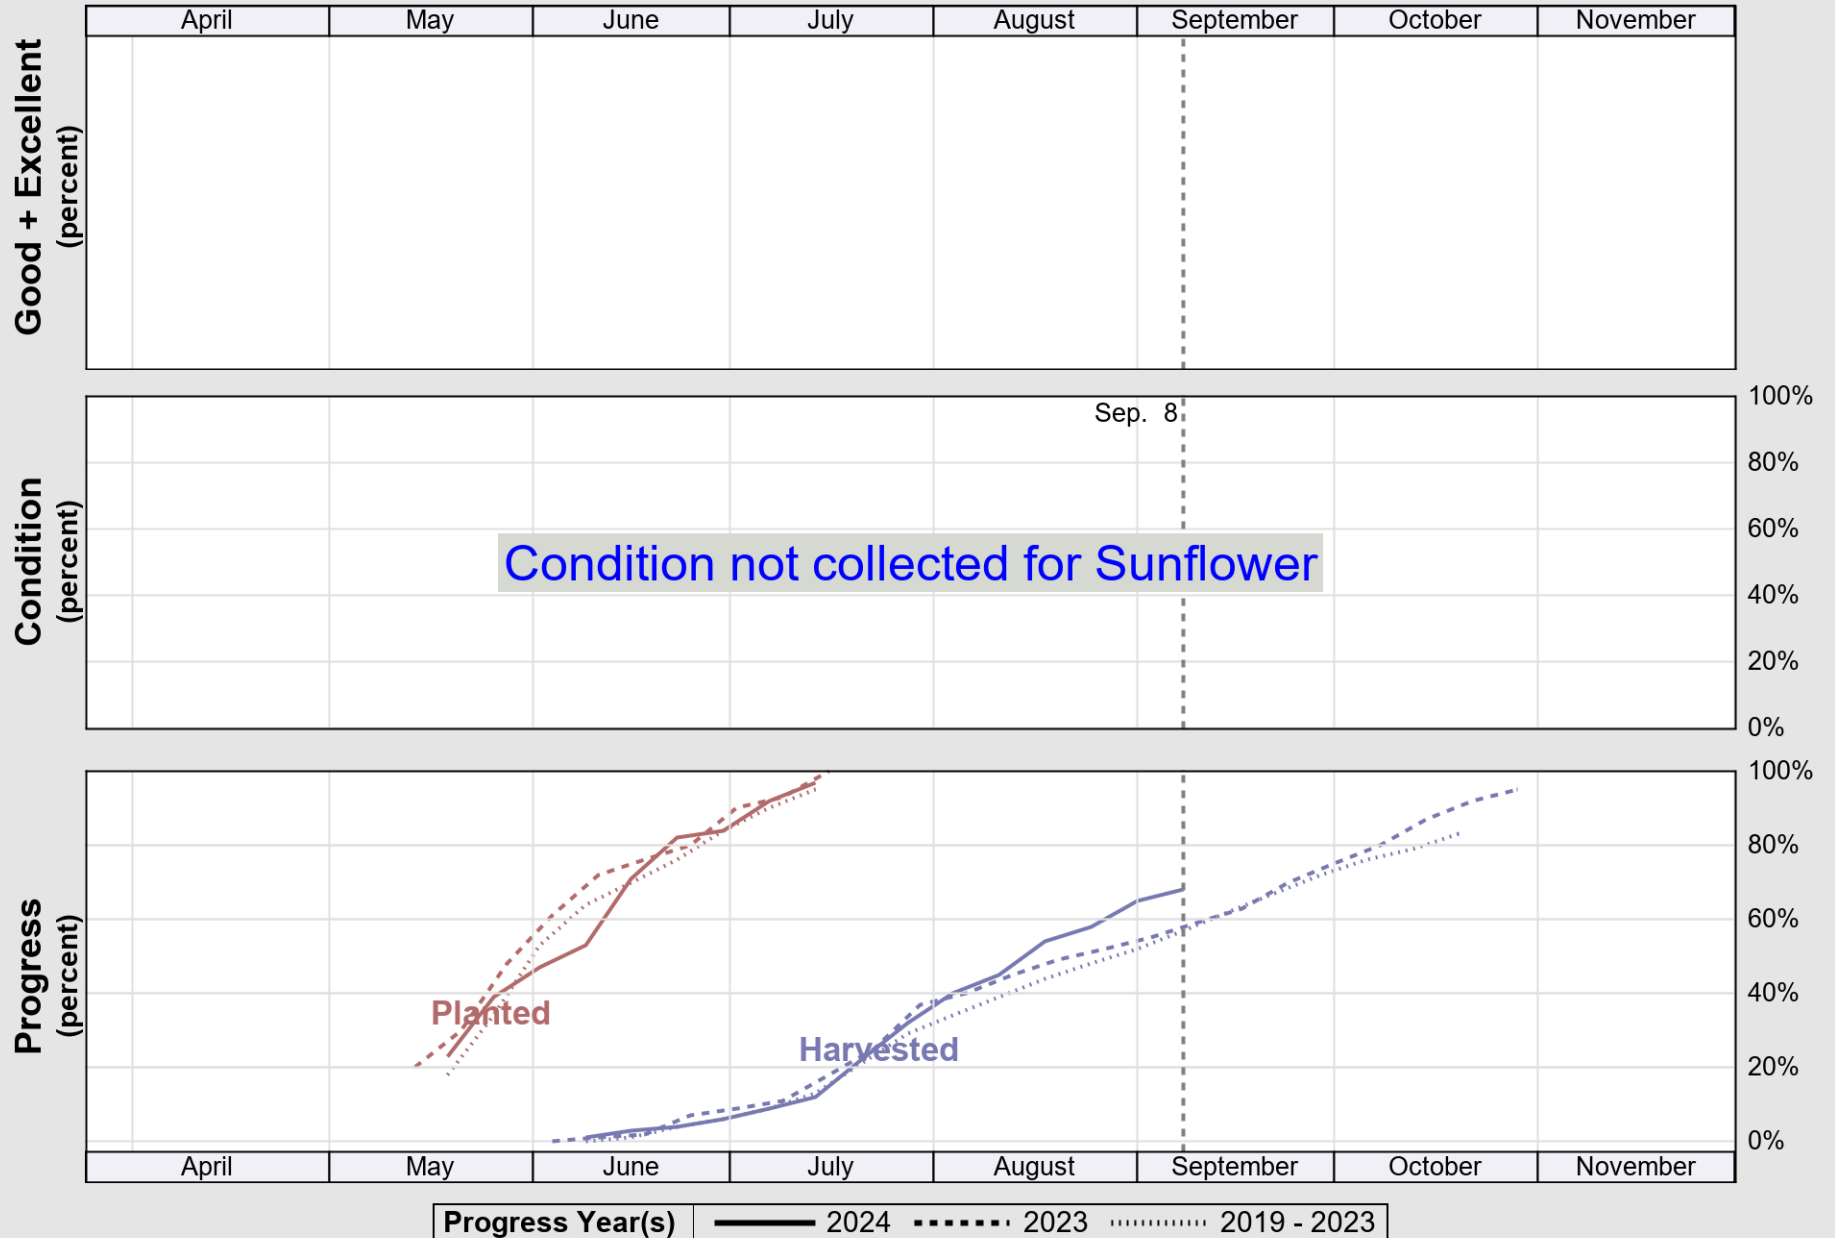

# Crop Progress and Condition: Soybeans in Texas , 2024

NASS

Source: National Agricultural Statistics Service (NASS), Crop Progress Report

USDA

# Crop Progress and Condition: Sunflower in Texas , 2024

NASS

Source: National Agricultural Statistics Service (NASS), Crop Progress Report

USDA