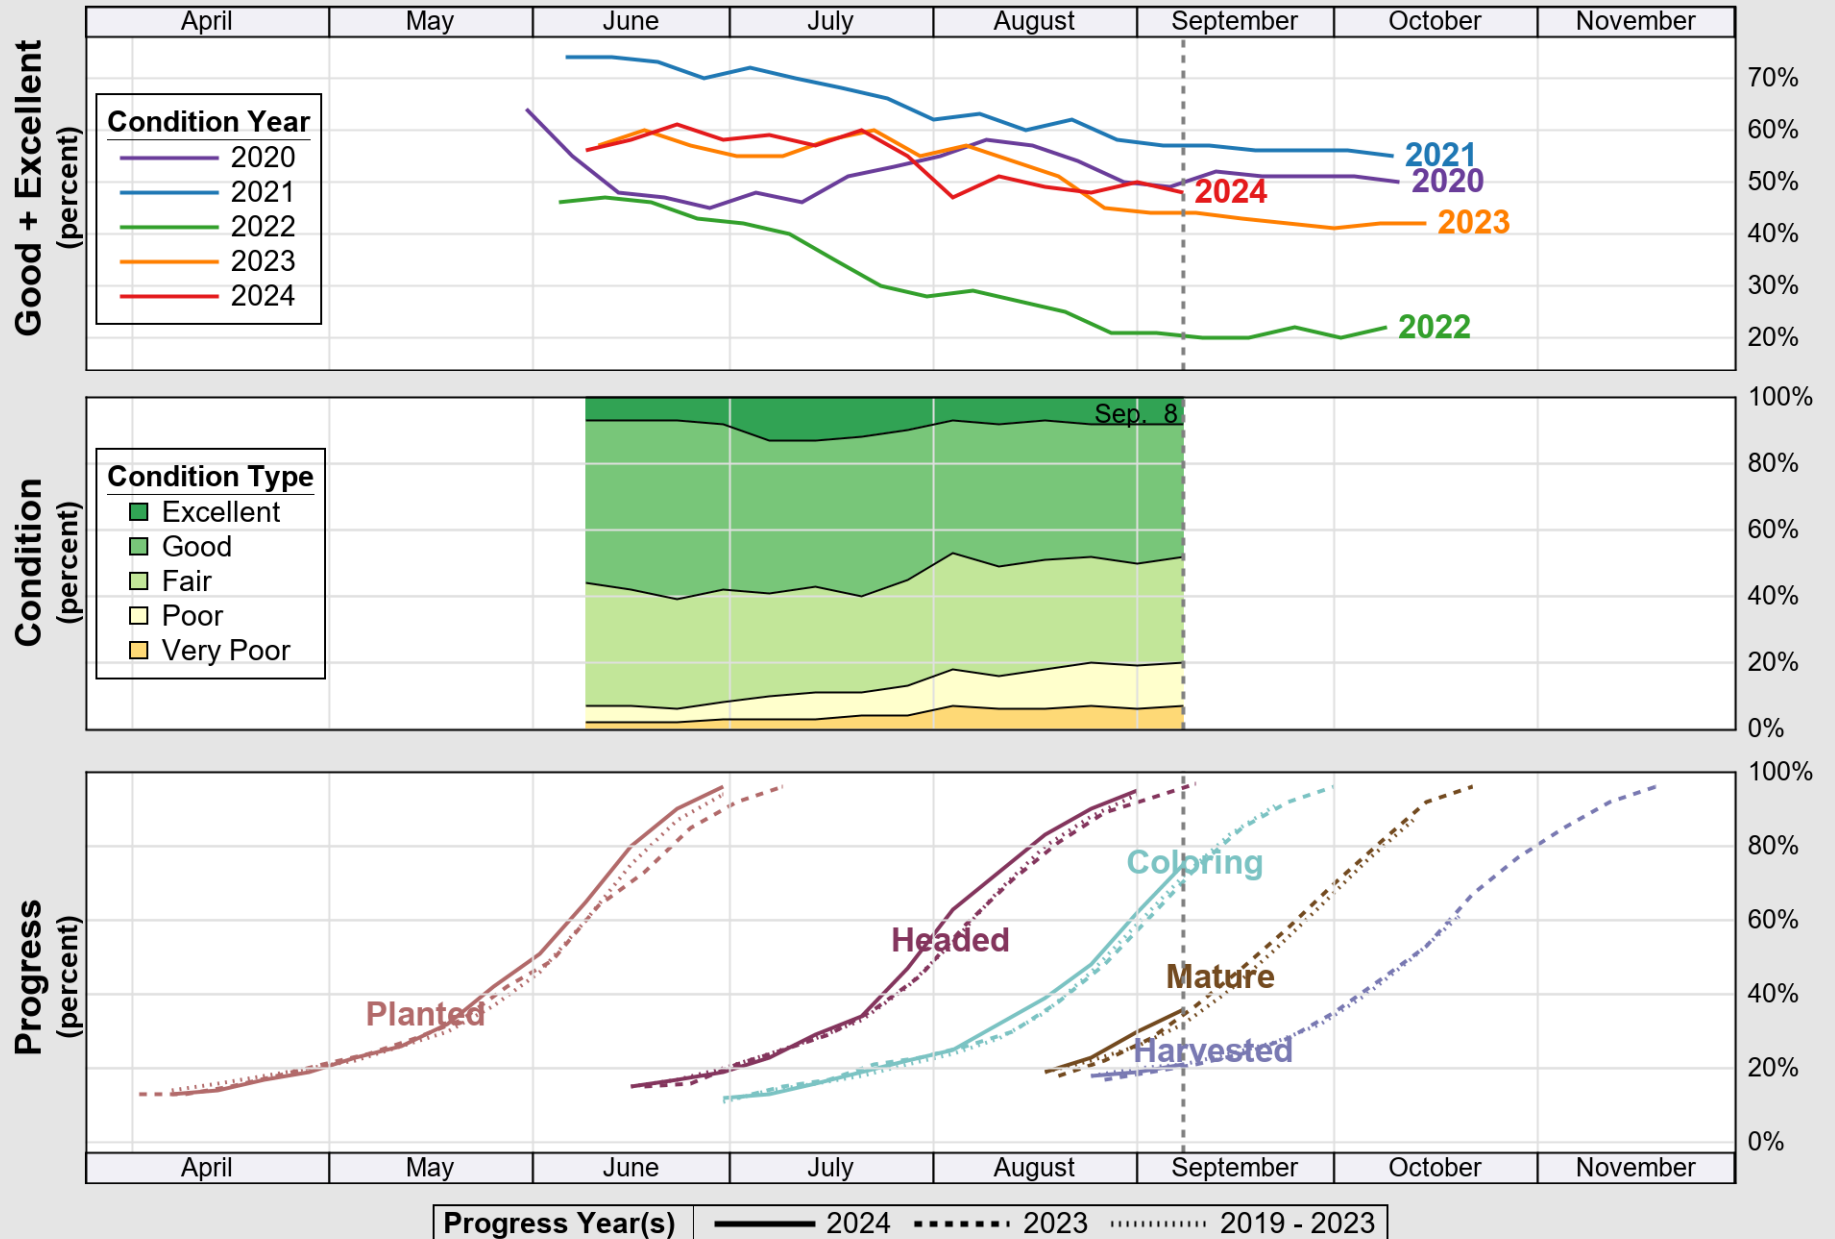

Source: National Agricultural Statistics Service (NASS), Crop Progress Report

USDA

Crop Progress and Condition: Peanuts in United States , 2024

NASS

Source: National Agricultural Statistics Service (NASS), Crop Progress Report

USDA

Crop Progress and Condition: Rice in United States , 2024

NASS

Source: National Agricultural Statistics Service (NASS), Crop Progress Report

USDA

Crop Progress and Condition: Sorghum in United States , 2024

NASS

Source: National Agricultural Statistics Service (NASS), Crop Progress Report

USDA

Crop Progress and Condition: Soybeans in United States , 2024

NASS

Source: National Agricultural Statistics Service (NASS), Crop Progress Report

USDA

Crop Progress and Condition: Spring Wheat in United States , 2024

NASS

Source: National Agricultural Statistics Service (NASS), Crop Progress Report

USDA

Crop Progress and Condition: Sugar Beets in United States , 2024