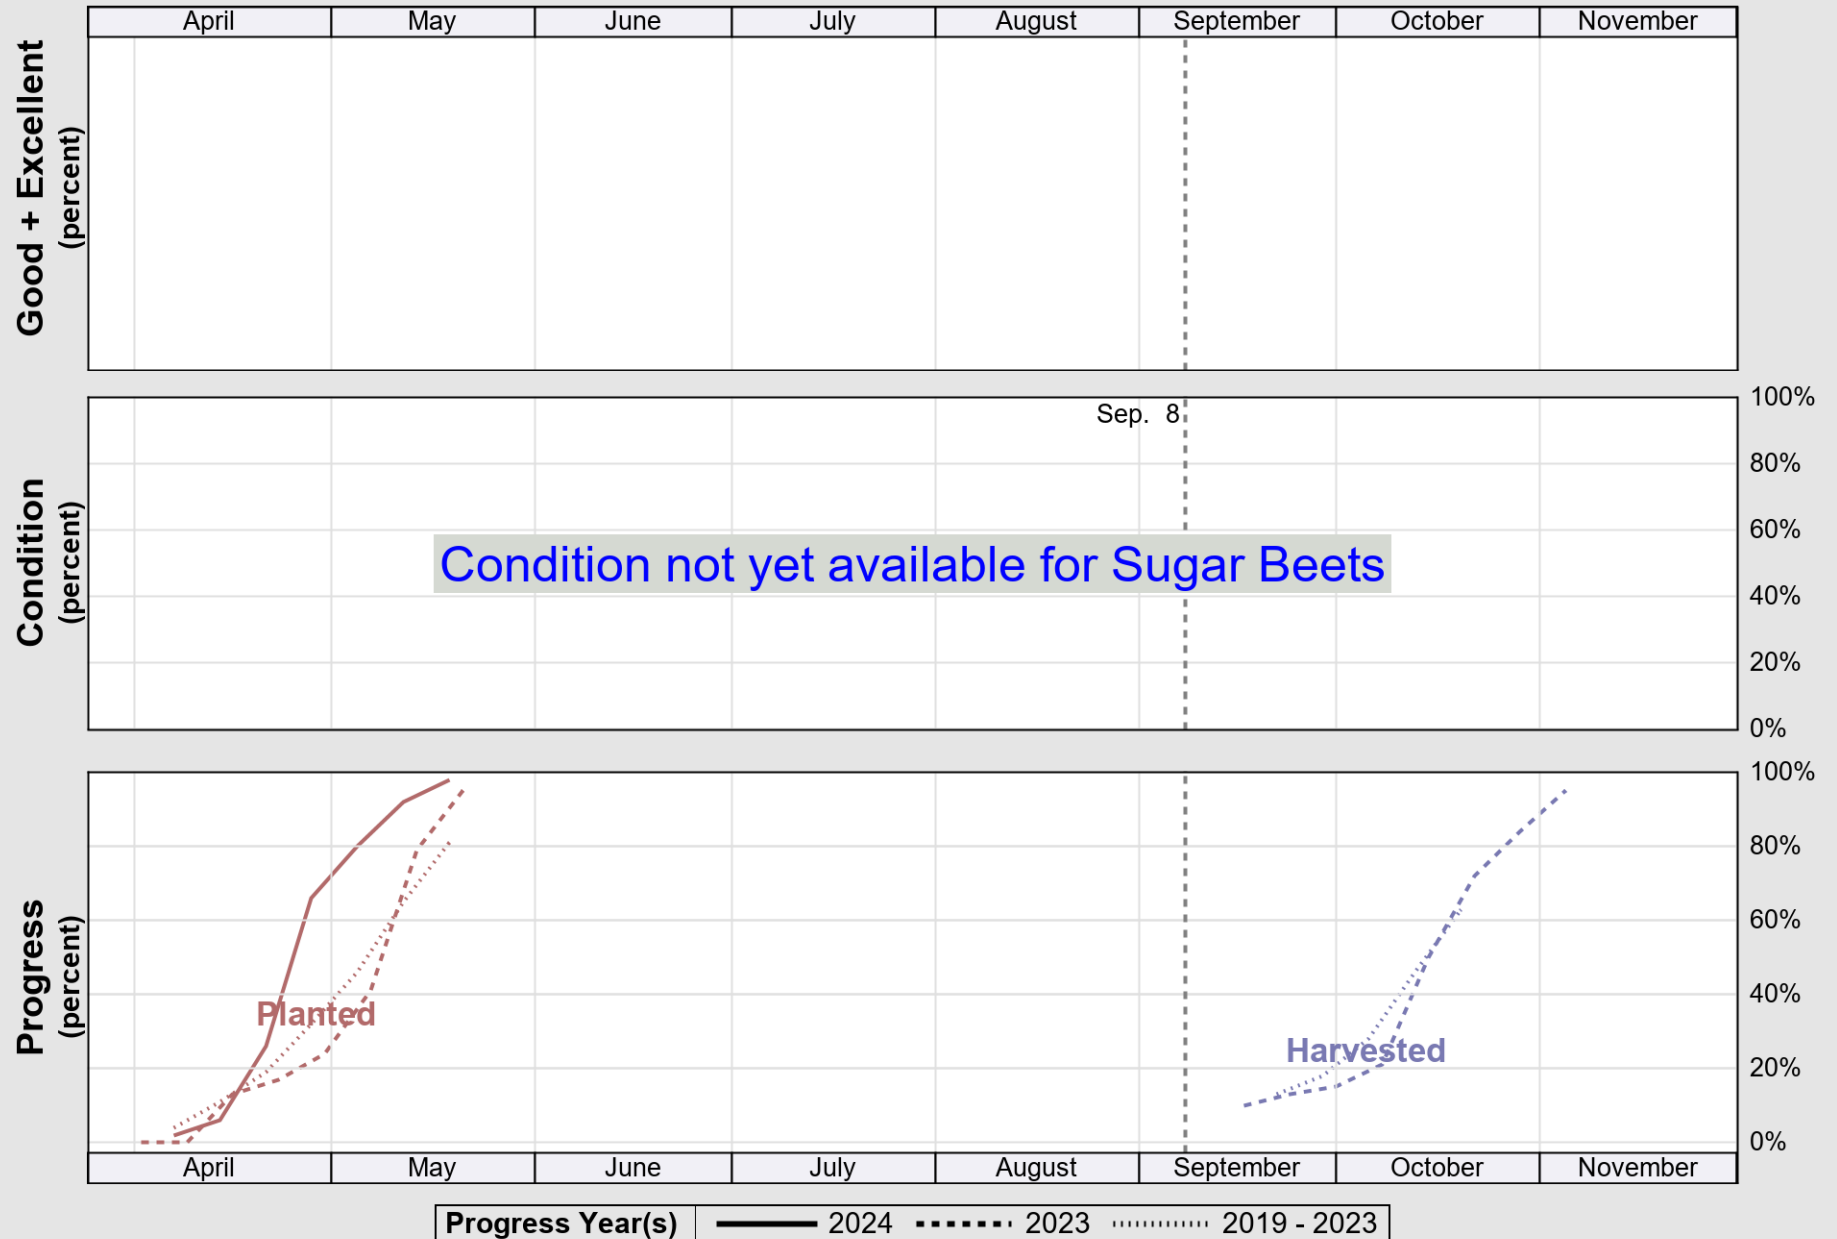

USDA

Crop Progress and Condition: Spring Wheat in United States , 2024

NASS

Source: National Agricultural Statistics Service (NASS), Crop Progress Report

USDA

Crop Progress and Condition: Sugar Beets in United States , 2024

NASS

Source: National Agricultural Statistics Service (NASS), Crop Progress Report

USDA

Crop Progress and Condition: Sunflower in United States , 2024

NASS

Source: National Agricultural Statistics Service (NASS), Crop Progress Report