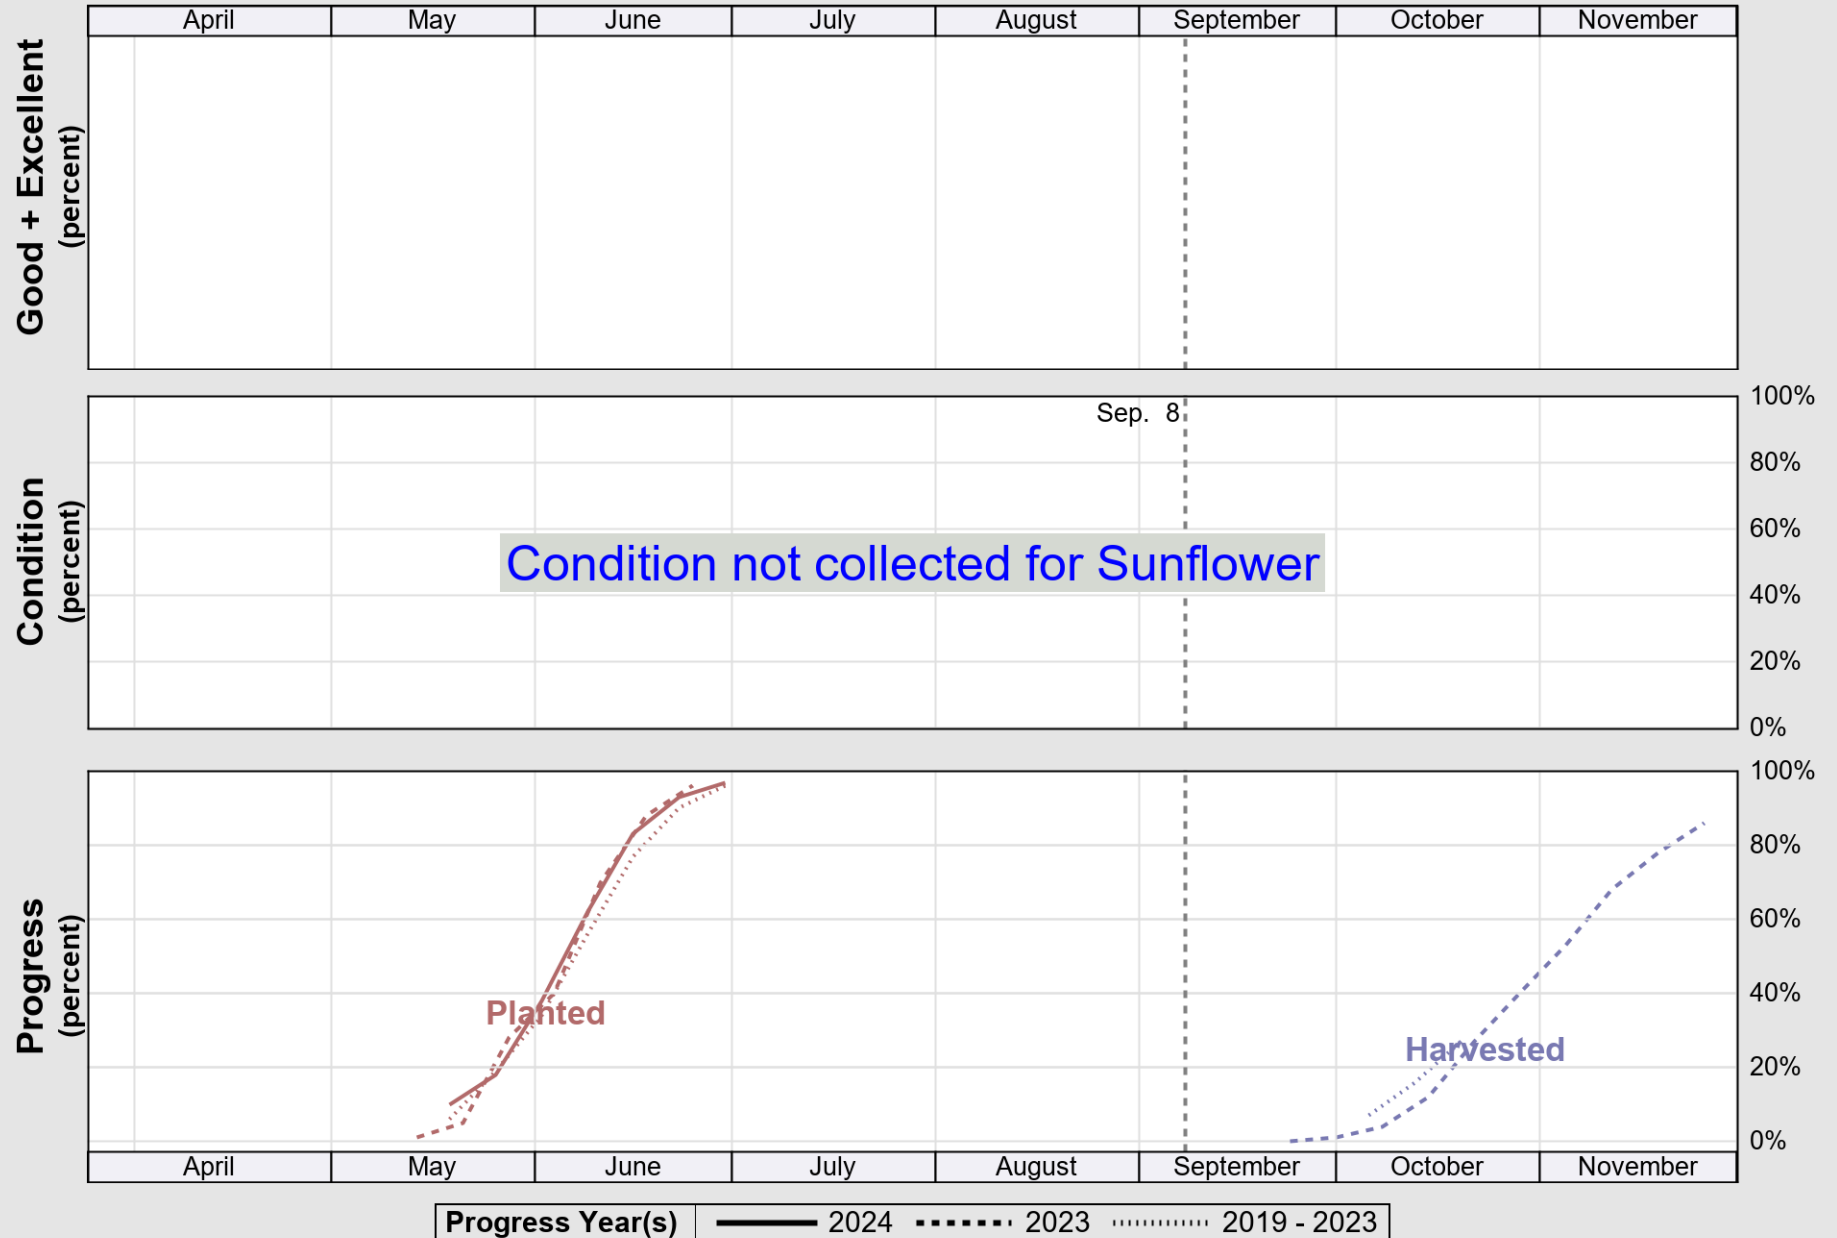

USDA

Crop Progress and Condition: Spring Wheat in United States , 2024

NASS

Source: National Agricultural Statistics Service (NASS), Crop Progress Report

USDA

Crop Progress and Condition: Sugar Beets in United States , 2024

NASS

Source: National Agricultural Statistics Service (NASS), Crop Progress Report

USDA

Crop Progress and Condition: Sunflower in United States , 2024

NASS

Source: National Agricultural Statistics Service (NASS), Crop Progress Report