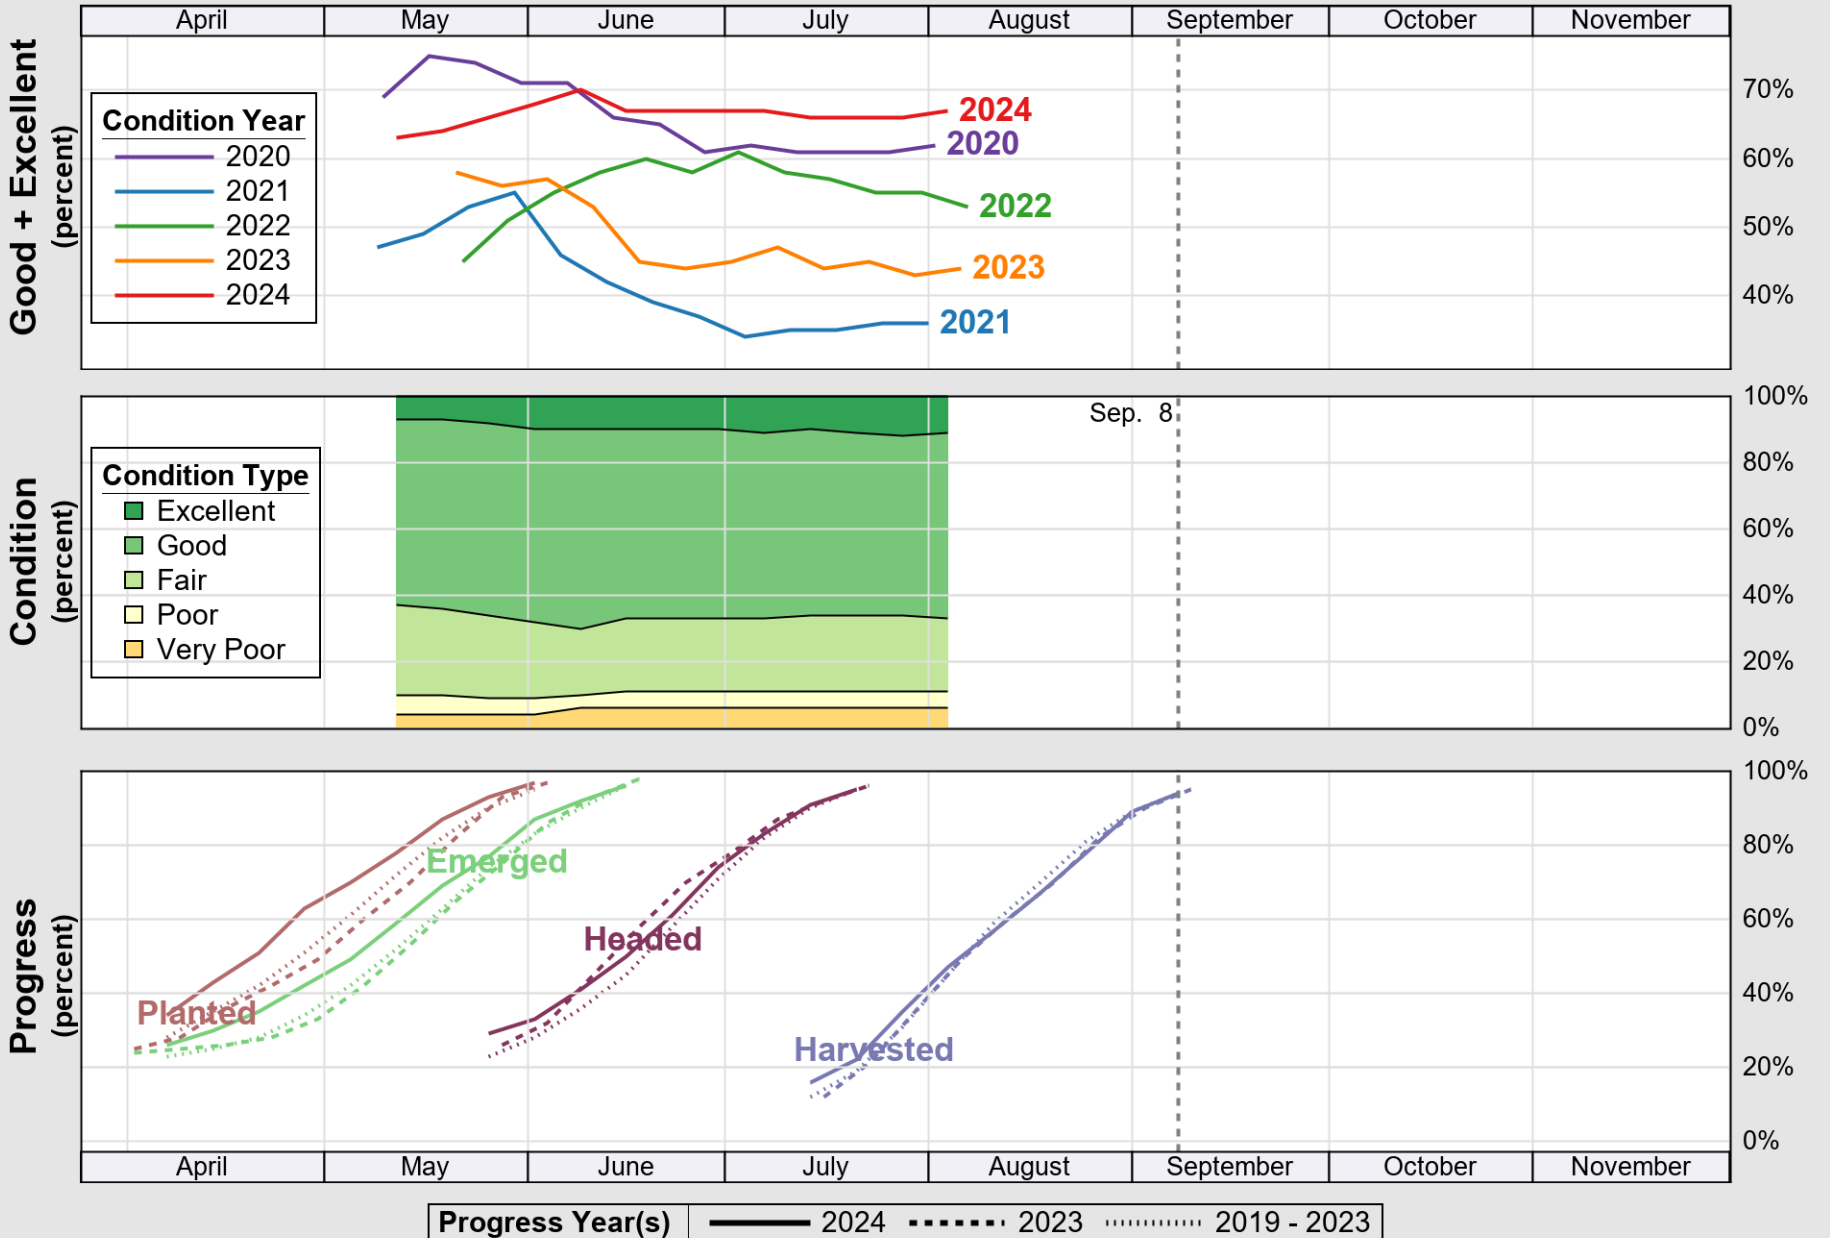

USDA

Crop Progress and Condition: Barley in United States , 2024

NASS

Source: National Agricultural Statistics Service (NASS), Crop Progress Report

USDA

Crop Progress and Condition: Corn in United States , 2024

NASS

Source: National Agricultural Statistics Service (NASS), Crop Progress Report

USDA

Crop Progress and Condition: Cotton in United States , 2024

NASS

Source: National Agricultural Statistics Service (NASS), Crop Progress Report

USDA

Crop Progress and Condition: Oats in United States , 2024

NASS

Source: National Agricultural Statistics Service (NASS), Crop Progress Report

USDA Crop Progress and Condition: Pasture and Range in United States , 2024 **NASS**

Source: National Agricultural Statistics Service (NASS), Crop Progress Report

USDA

Crop Progress and Condition: Peanuts in United States , 2024

NASS

Source: National Agricultural Statistics Service (NASS), Crop Progress Report