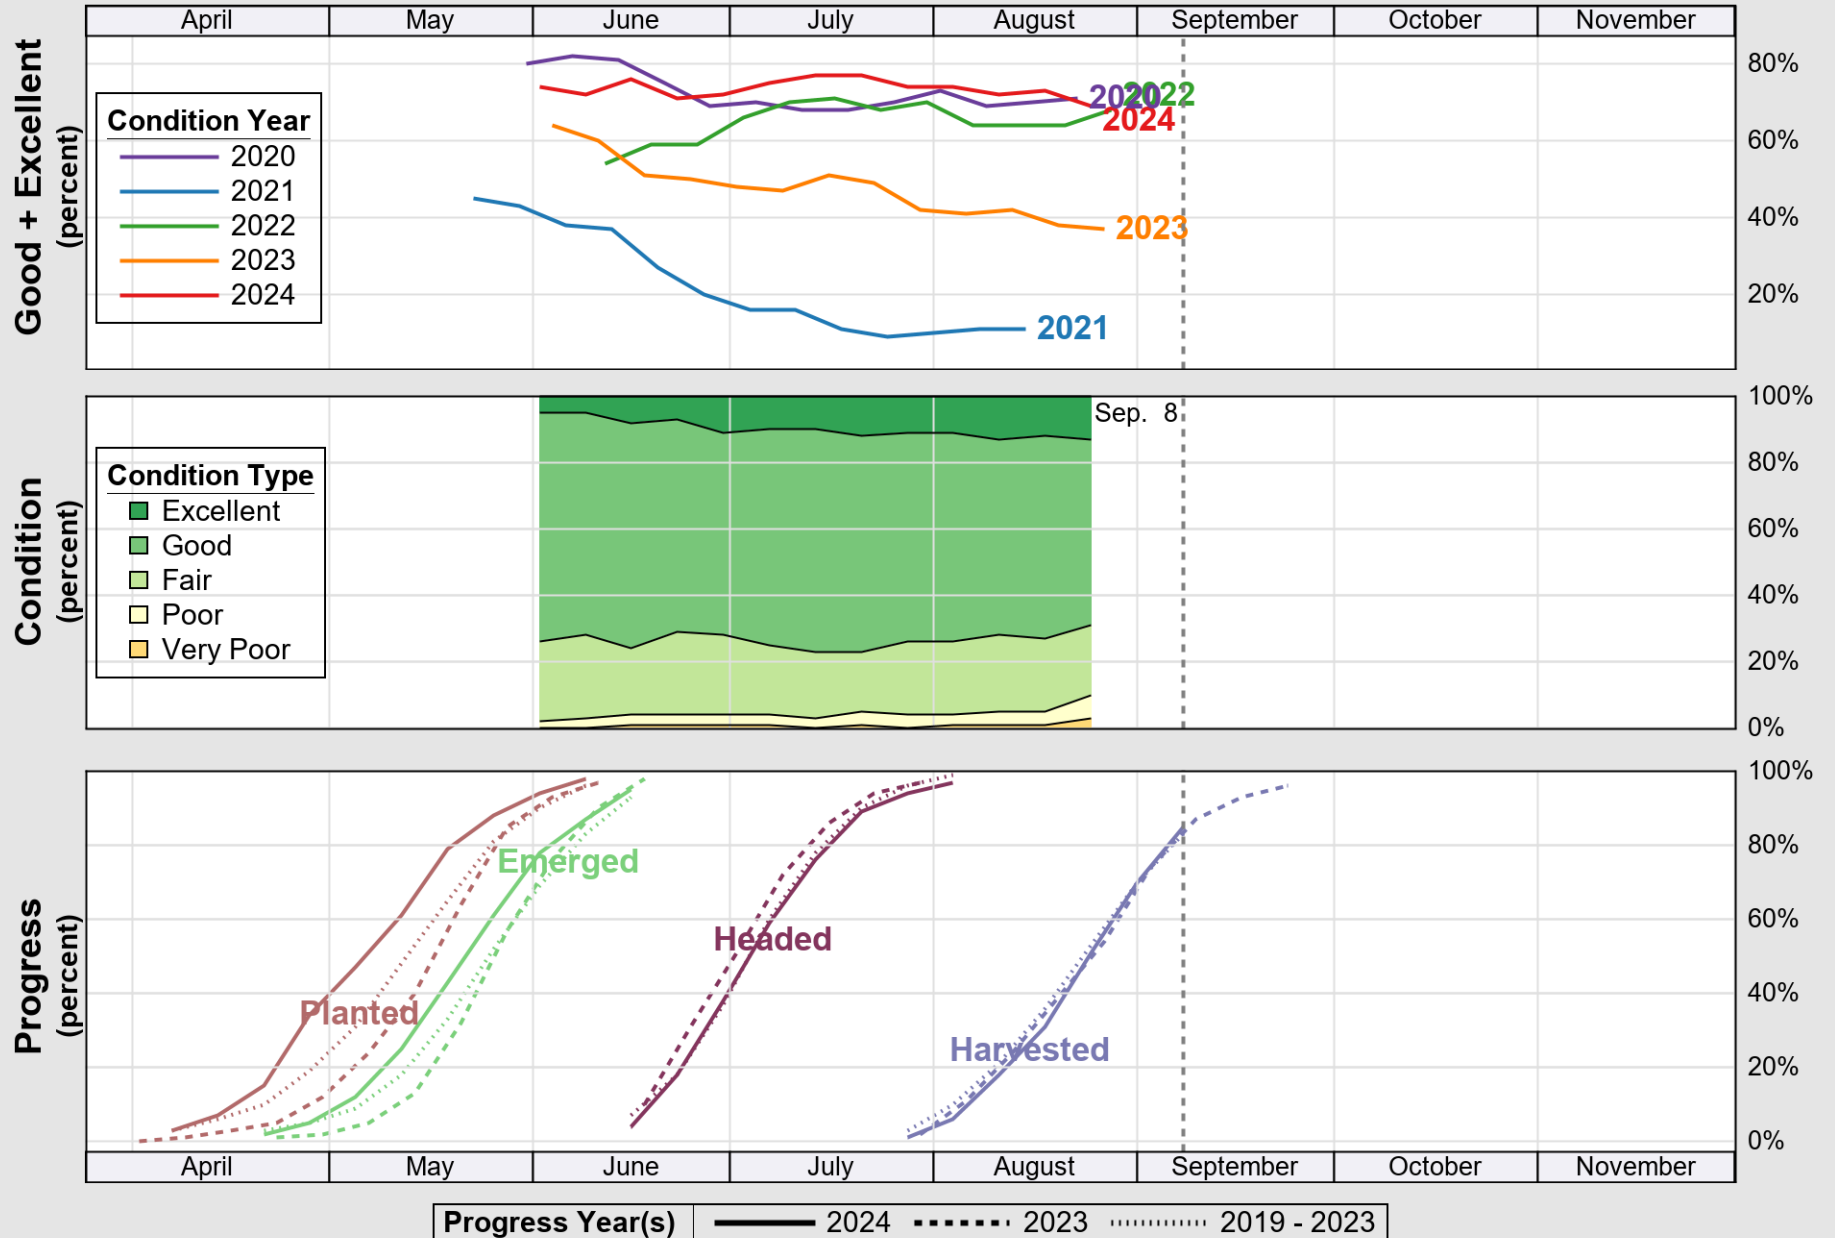

Source: National Agricultural Statistics Service (NASS), Crop Progress Report

USDA

Crop Progress and Condition: Peanuts in United States , 2024

NASS

Source: National Agricultural Statistics Service (NASS), Crop Progress Report

USDA

Crop Progress and Condition: Rice in United States , 2024

NASS

Source: National Agricultural Statistics Service (NASS), Crop Progress Report

USDA

Crop Progress and Condition: Sorghum in United States , 2024

NASS

Source: National Agricultural Statistics Service (NASS), Crop Progress Report

USDA

Crop Progress and Condition: Soybeans in United States , 2024

NASS

Source: National Agricultural Statistics Service (NASS), Crop Progress Report

USDA

Crop Progress and Condition: Spring Wheat in United States , 2024

NASS

Source: National Agricultural Statistics Service (NASS), Crop Progress Report

USDA

Crop Progress and Condition: Sugar Beets in United States , 2024