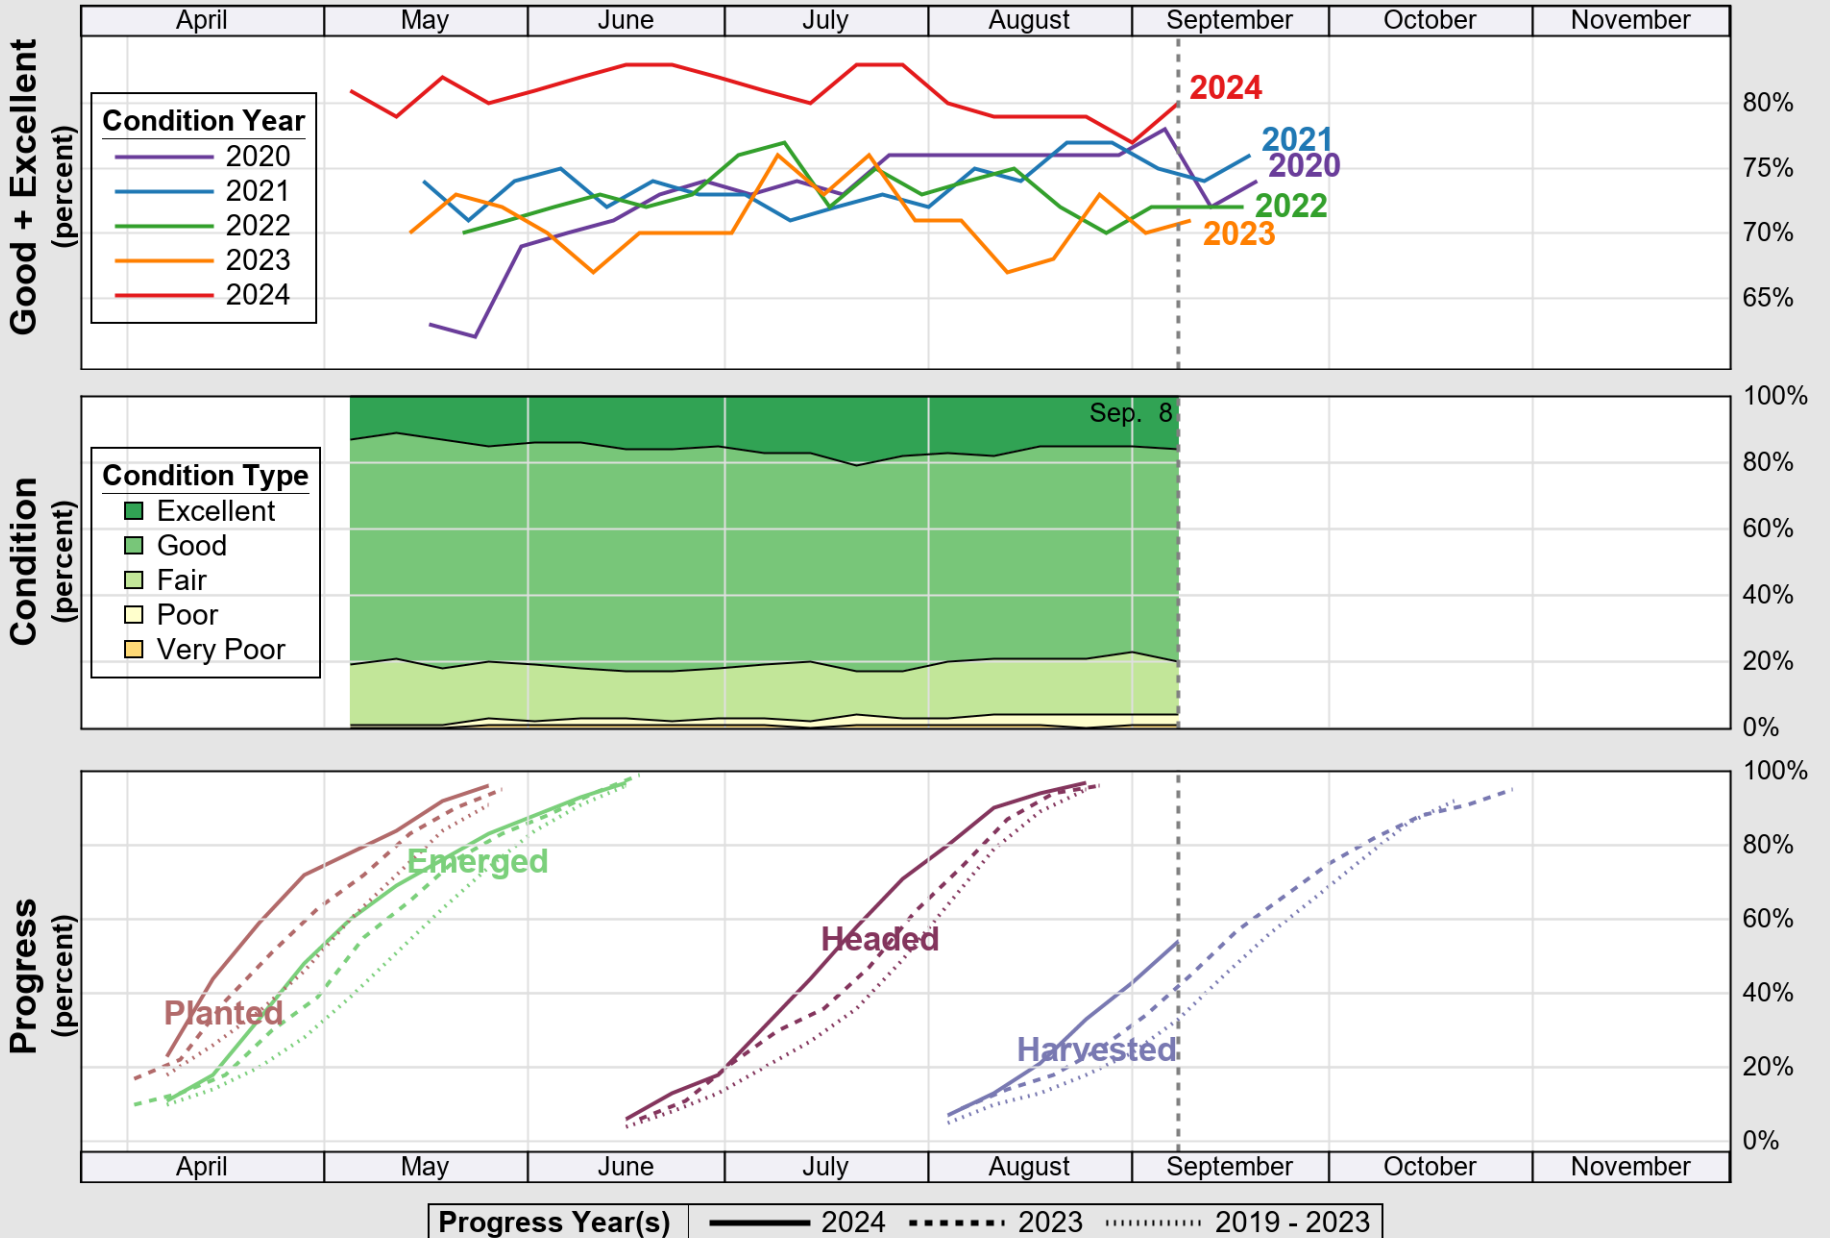

USDA

Crop Progress and Condition: Oats in United States , 2024

NASS

Source: National Agricultural Statistics Service (NASS), Crop Progress Report

USDA Crop Progress and Condition: Pasture and Range in United States , 2024 **NASS**

Source: National Agricultural Statistics Service (NASS), Crop Progress Report

USDA

Crop Progress and Condition: Peanuts in United States , 2024

NASS

Source: National Agricultural Statistics Service (NASS), Crop Progress Report

USDA

Crop Progress and Condition: Rice in United States , 2024

NASS

Source: National Agricultural Statistics Service (NASS), Crop Progress Report

USDA

Crop Progress and Condition: Sorghum in United States , 2024