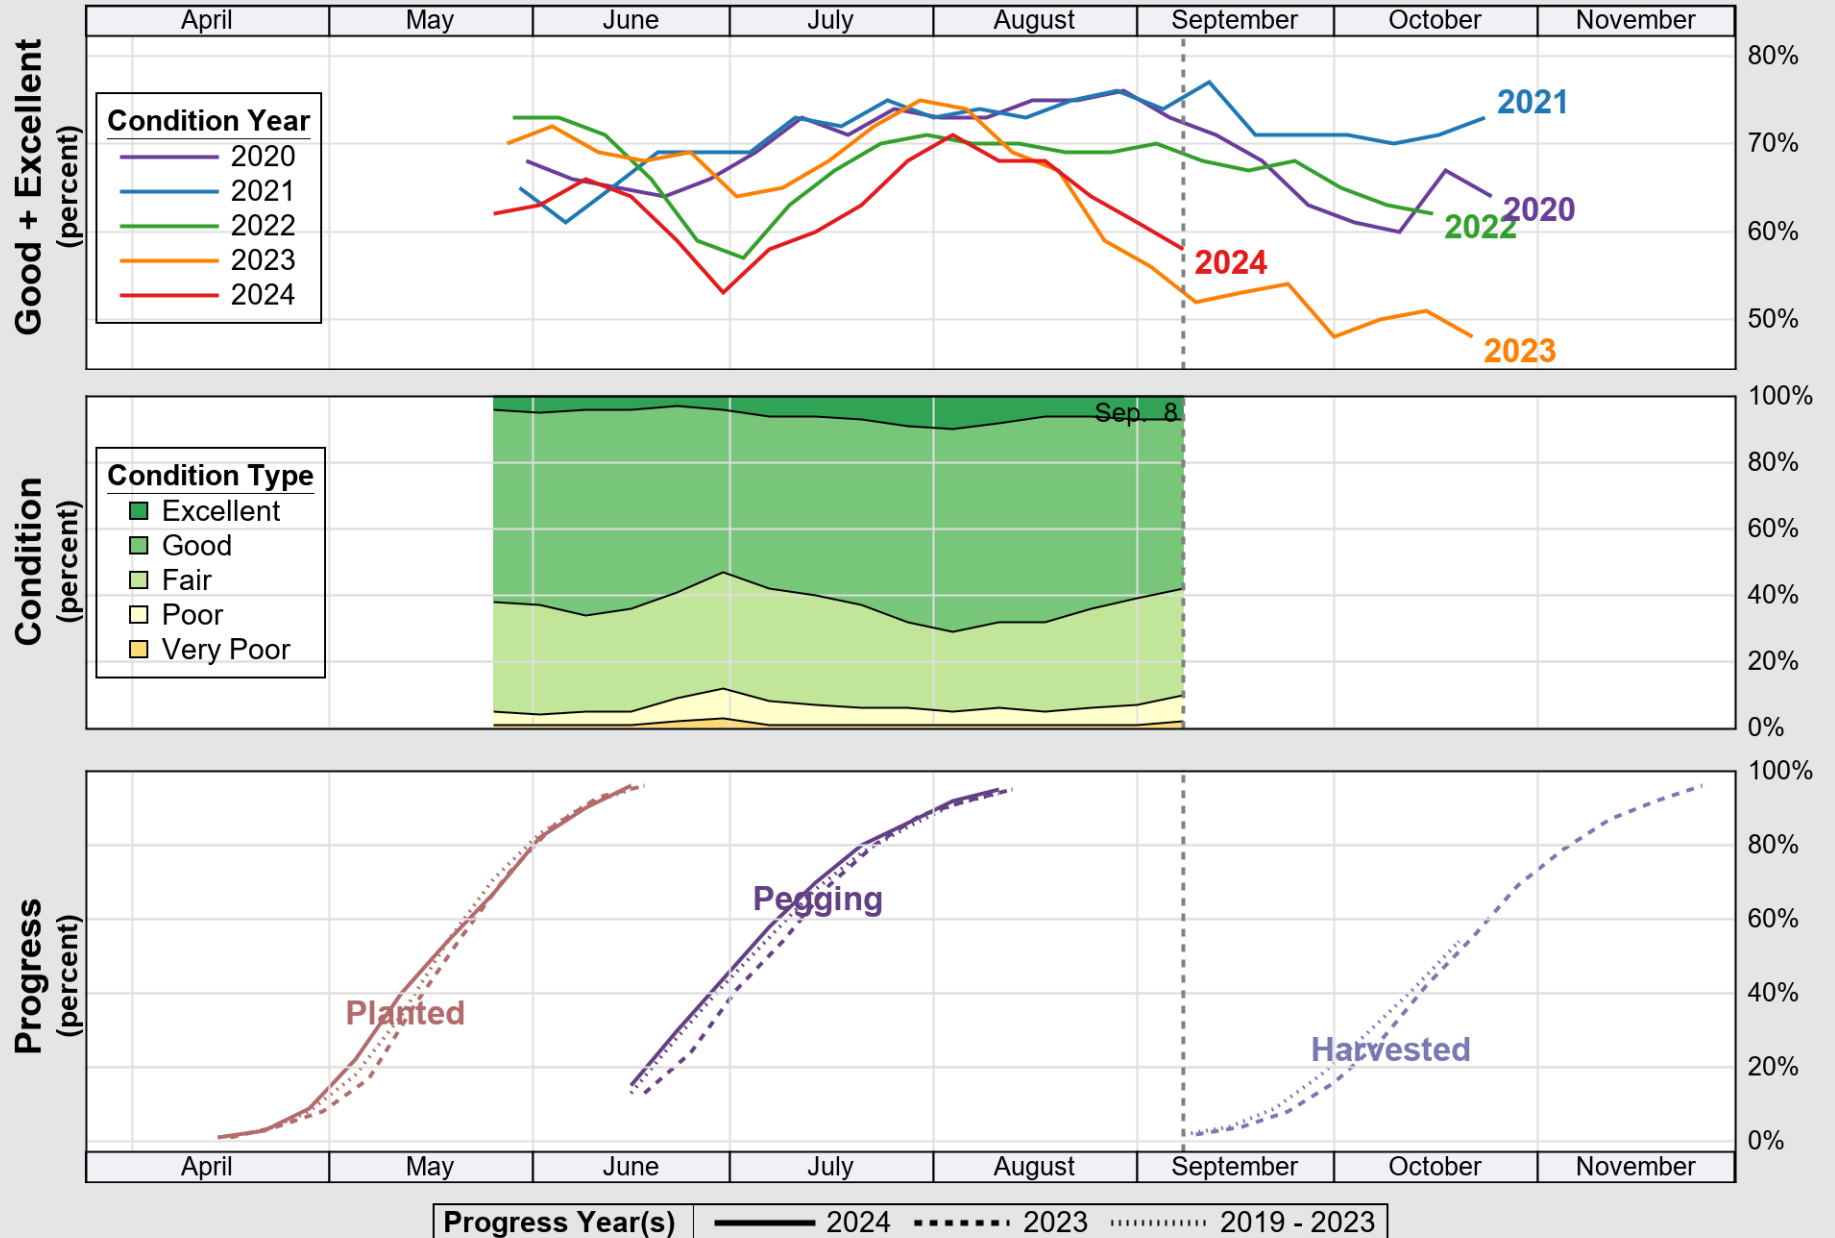

NASS

Source: National Agricultural Statistics Service (NASS), Crop Progress Report

USDA

Crop Progress and Condition: Cotton in United States , 2024

NASS

Source: National Agricultural Statistics Service (NASS), Crop Progress Report

USDA

Crop Progress and Condition: Oats in United States , 2024

NASS

Source: National Agricultural Statistics Service (NASS), Crop Progress Report

USDA Crop Progress and Condition: Pasture and Range in United States , 2024 **NASS**

Source: National Agricultural Statistics Service (NASS), Crop Progress Report

USDA

Crop Progress and Condition: Peanuts in United States , 2024

NASS

Source: National Agricultural Statistics Service (NASS), Crop Progress Report

USDA

Crop Progress and Condition: Rice in United States , 2024

NASS

Source: National Agricultural Statistics Service (NASS), Crop Progress Report

USDA

Crop Progress and Condition: Sorghum in United States , 2024