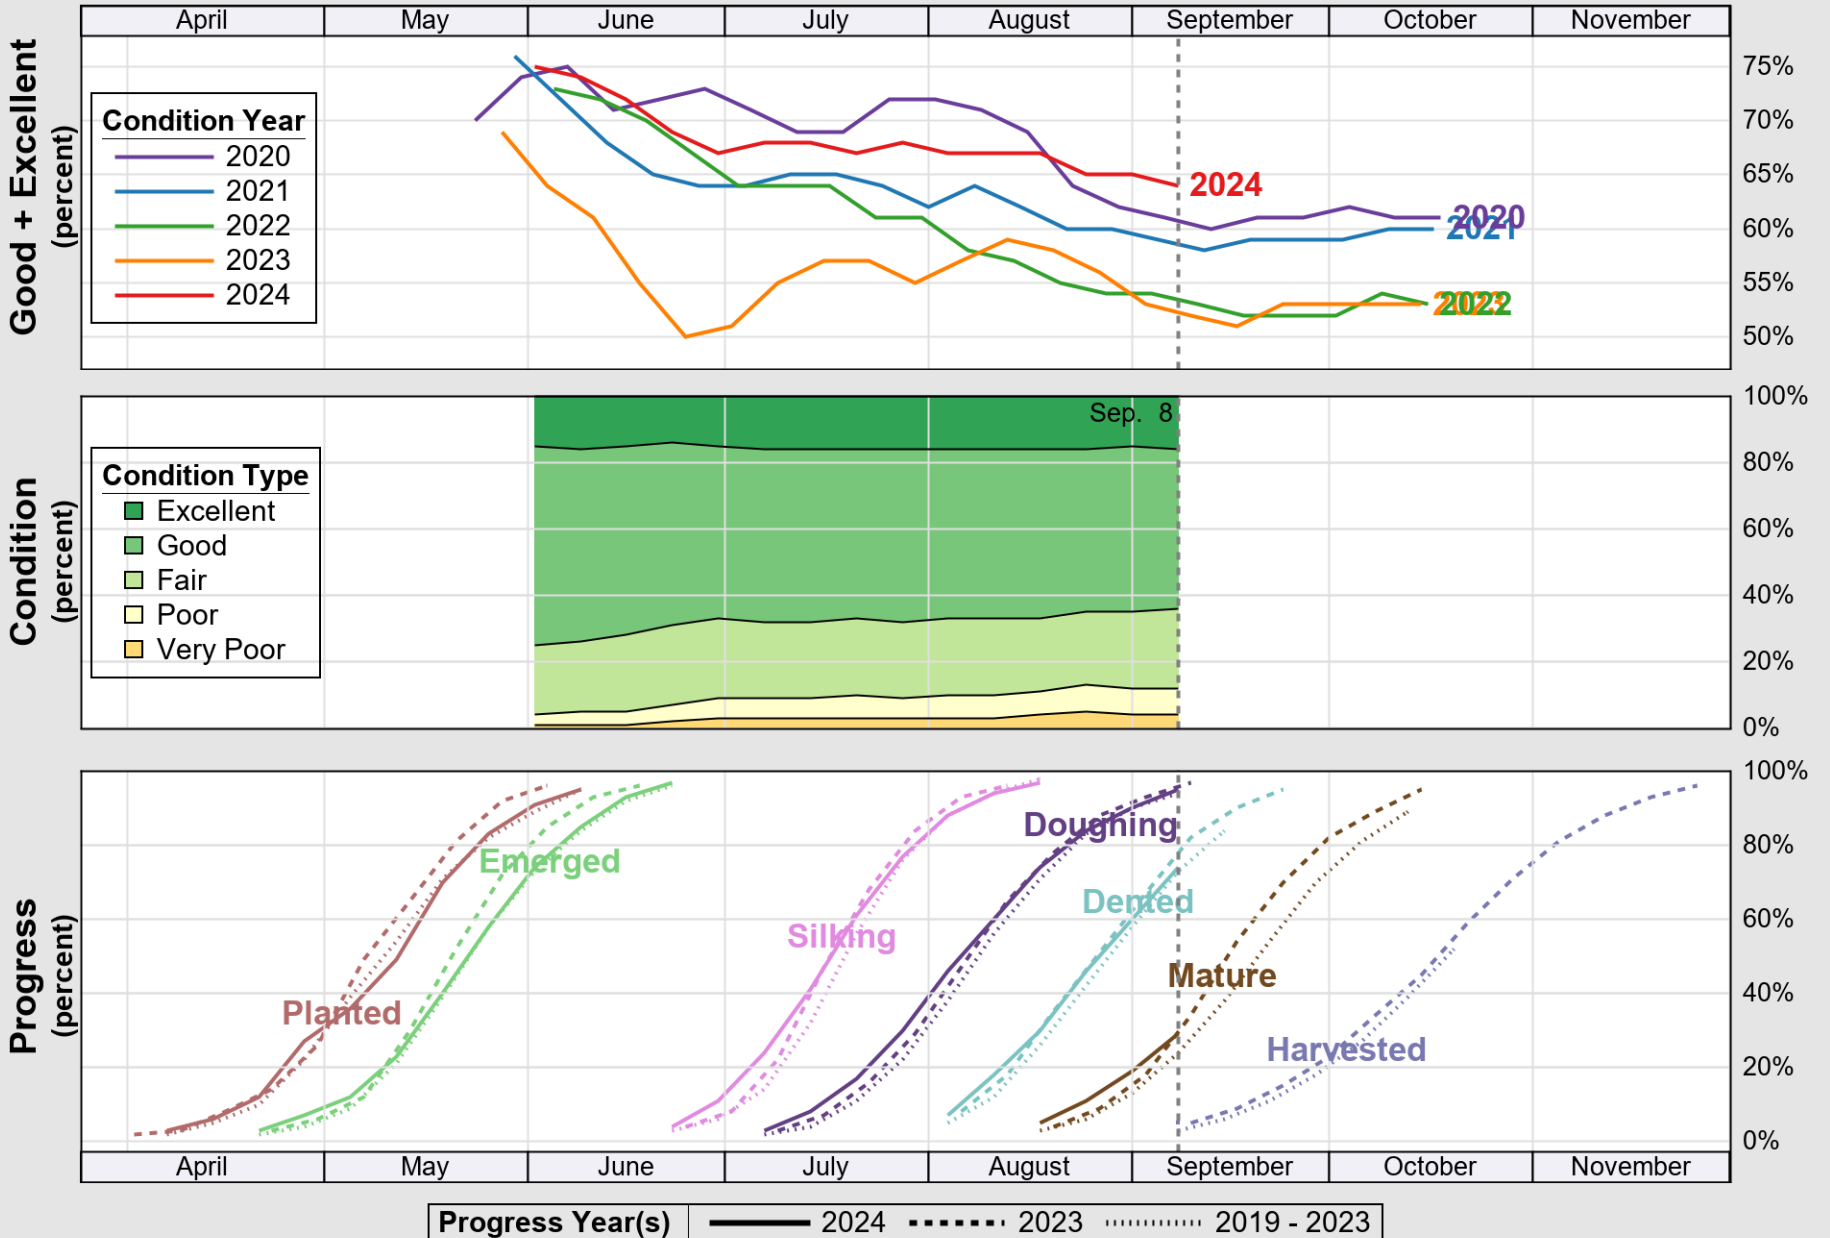

USDA

Crop Progress and Condition: Barley in United States , 2024

NASS

Source: National Agricultural Statistics Service (NASS), Crop Progress Report

USDA

Crop Progress and Condition: Corn in United States , 2024

NASS

Source: National Agricultural Statistics Service (NASS), Crop Progress Report

USDA

Crop Progress and Condition: Cotton in United States , 2024

NASS

Source: National Agricultural Statistics Service (NASS), Crop Progress Report

USDA

Crop Progress and Condition: Oats in United States , 2024

NASS

Source: National Agricultural Statistics Service (NASS), Crop Progress Report

USDA Crop Progress and Condition: Pasture and Range in United States , 2024 **NASS**

Source: National Agricultural Statistics Service (NASS), Crop Progress Report

USDA

Crop Progress and Condition: Peanuts in United States , 2024

NASS

Source: National Agricultural Statistics Service (NASS), Crop Progress Report