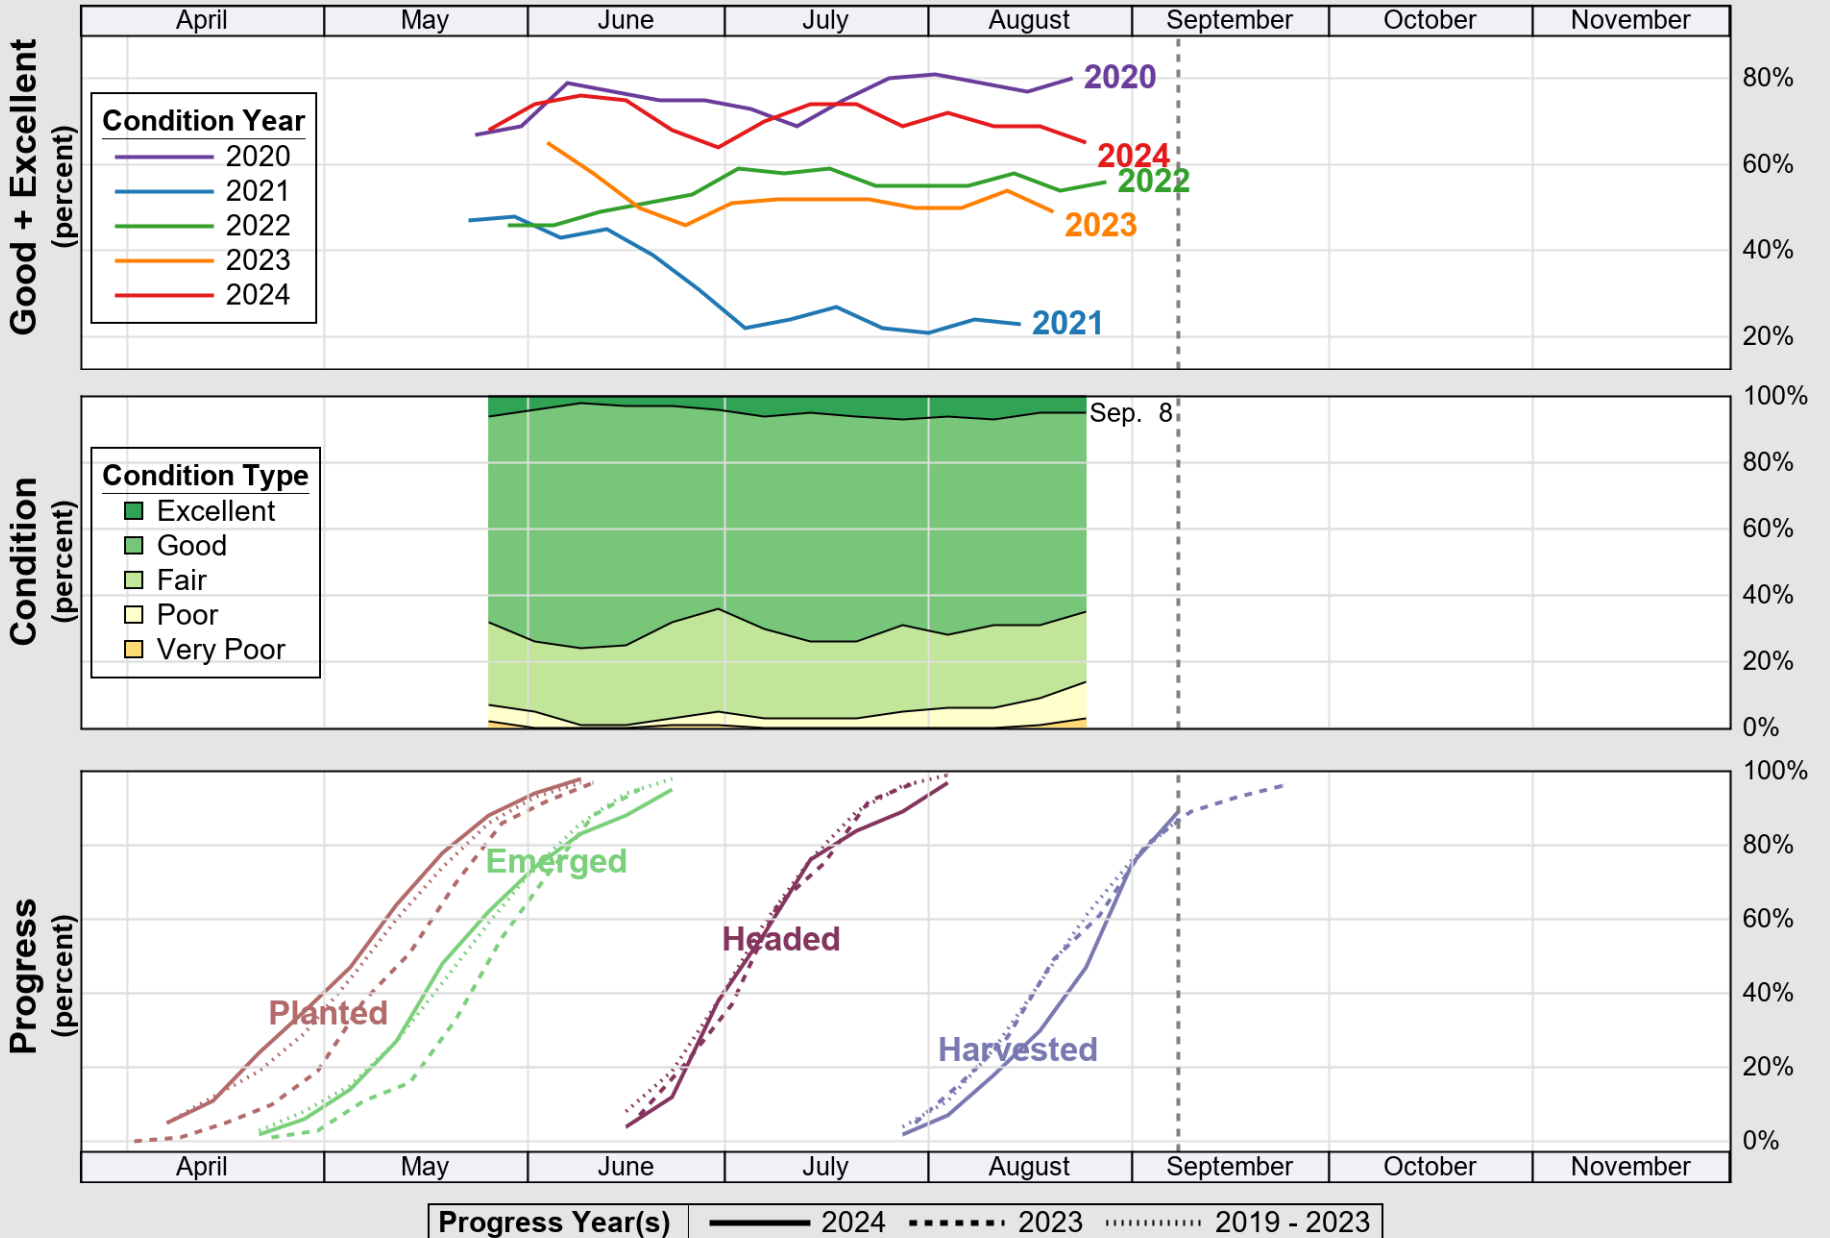

USDA

Crop Progress and Condition: Barley in United States , 2024

NASS

Source: National Agricultural Statistics Service (NASS), Crop Progress Report

USDA

Crop Progress and Condition: Corn in United States , 2024

NASS

Source: National Agricultural Statistics Service (NASS), Crop Progress Report

USDA

Crop Progress and Condition: Cotton in United States , 2024

NASS

Source: National Agricultural Statistics Service (NASS), Crop Progress Report

USDA

Crop Progress and Condition: Oats in United States , 2024

NASS

Source: National Agricultural Statistics Service (NASS), Crop Progress Report

USDA Crop Progress and Condition: Pasture and Range in United States , 2024 **NASS**