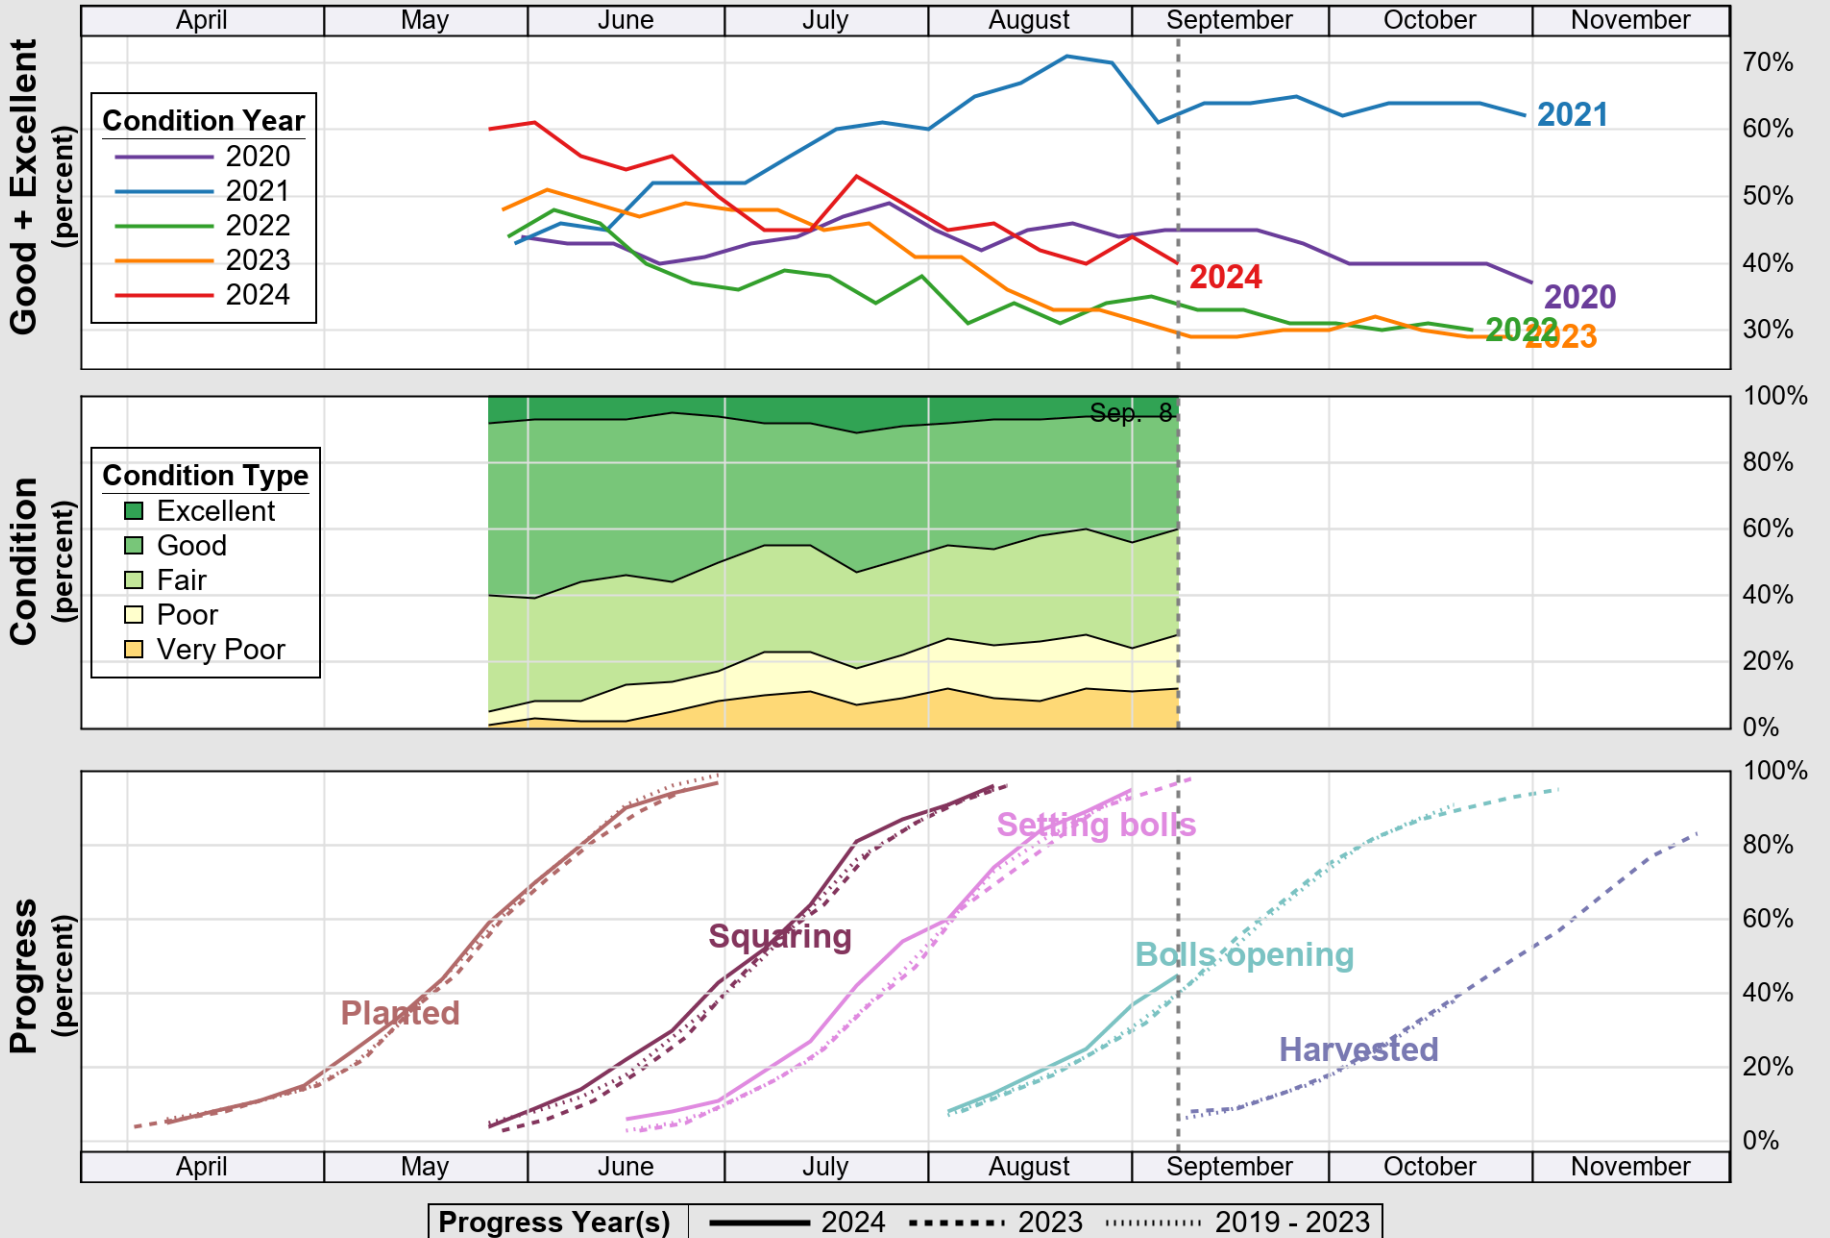

USDA

Crop Progress and Condition: Barley in United States , 2024

NASS

Source: National Agricultural Statistics Service (NASS), Crop Progress Report

USDA

Crop Progress and Condition: Corn in United States , 2024

NASS

Source: National Agricultural Statistics Service (NASS), Crop Progress Report

USDA

Crop Progress and Condition: Cotton in United States , 2024

NASS

Source: National Agricultural Statistics Service (NASS), Crop Progress Report

USDA

Crop Progress and Condition: Oats in United States , 2024

NASS

Source: National Agricultural Statistics Service (NASS), Crop Progress Report

USDA Crop Progress and Condition: Pasture and Range in United States , 2024 **NASS**

Source: National Agricultural Statistics Service (NASS), Crop Progress Report

USDA

Crop Progress and Condition: Peanuts in United States , 2024

NASS

Source: National Agricultural Statistics Service (NASS), Crop Progress Report