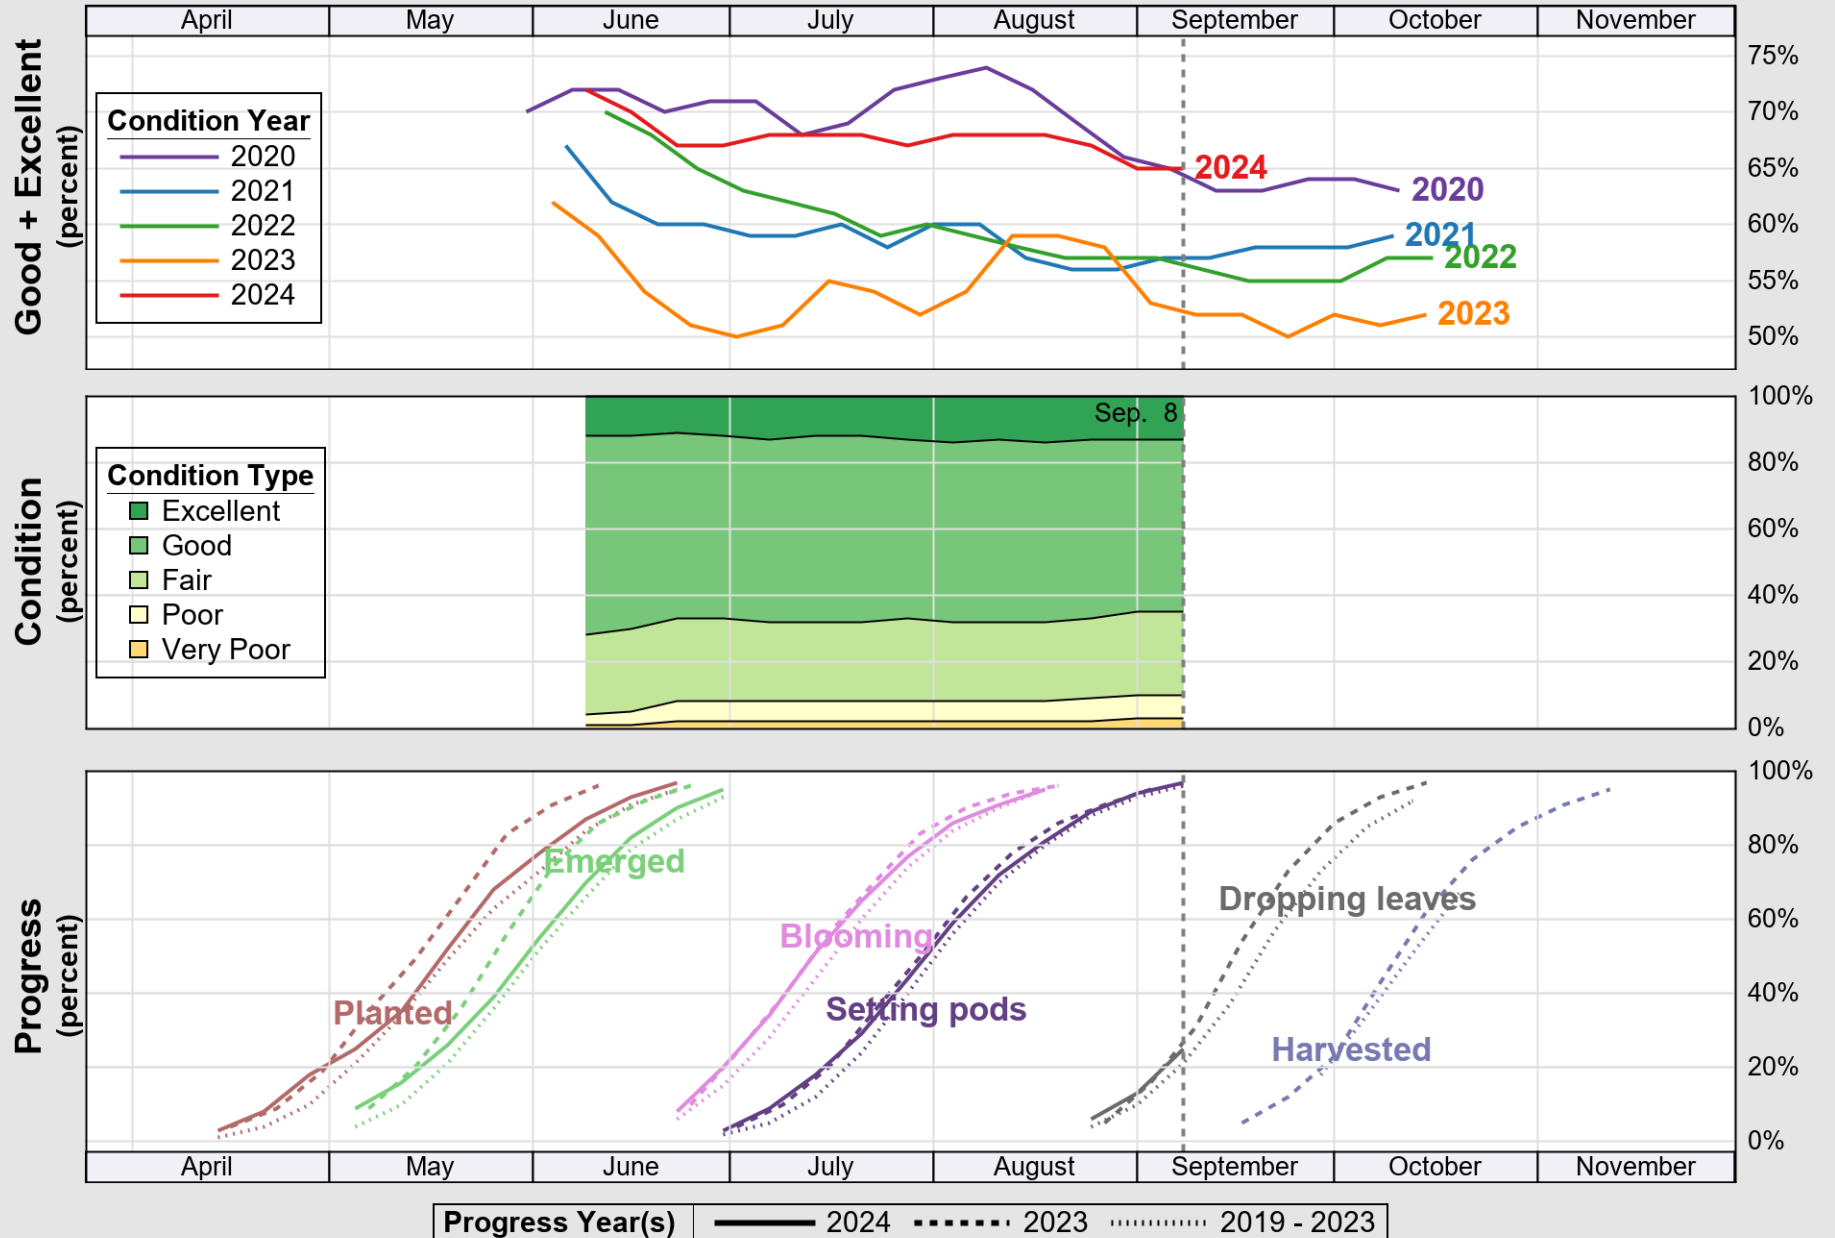

USDA

Crop Progress and Condition: Rice in United States , 2024

NASS

Source: National Agricultural Statistics Service (NASS), Crop Progress Report

USDA

Crop Progress and Condition: Sorghum in United States , 2024

NASS

Source: National Agricultural Statistics Service (NASS), Crop Progress Report

USDA

Crop Progress and Condition: Soybeans in United States , 2024

NASS

Source: National Agricultural Statistics Service (NASS), Crop Progress Report

USDA

Crop Progress and Condition: Spring Wheat in United States , 2024

NASS

Source: National Agricultural Statistics Service (NASS), Crop Progress Report

USDA

Crop Progress and Condition: Sugar Beets in United States , 2024