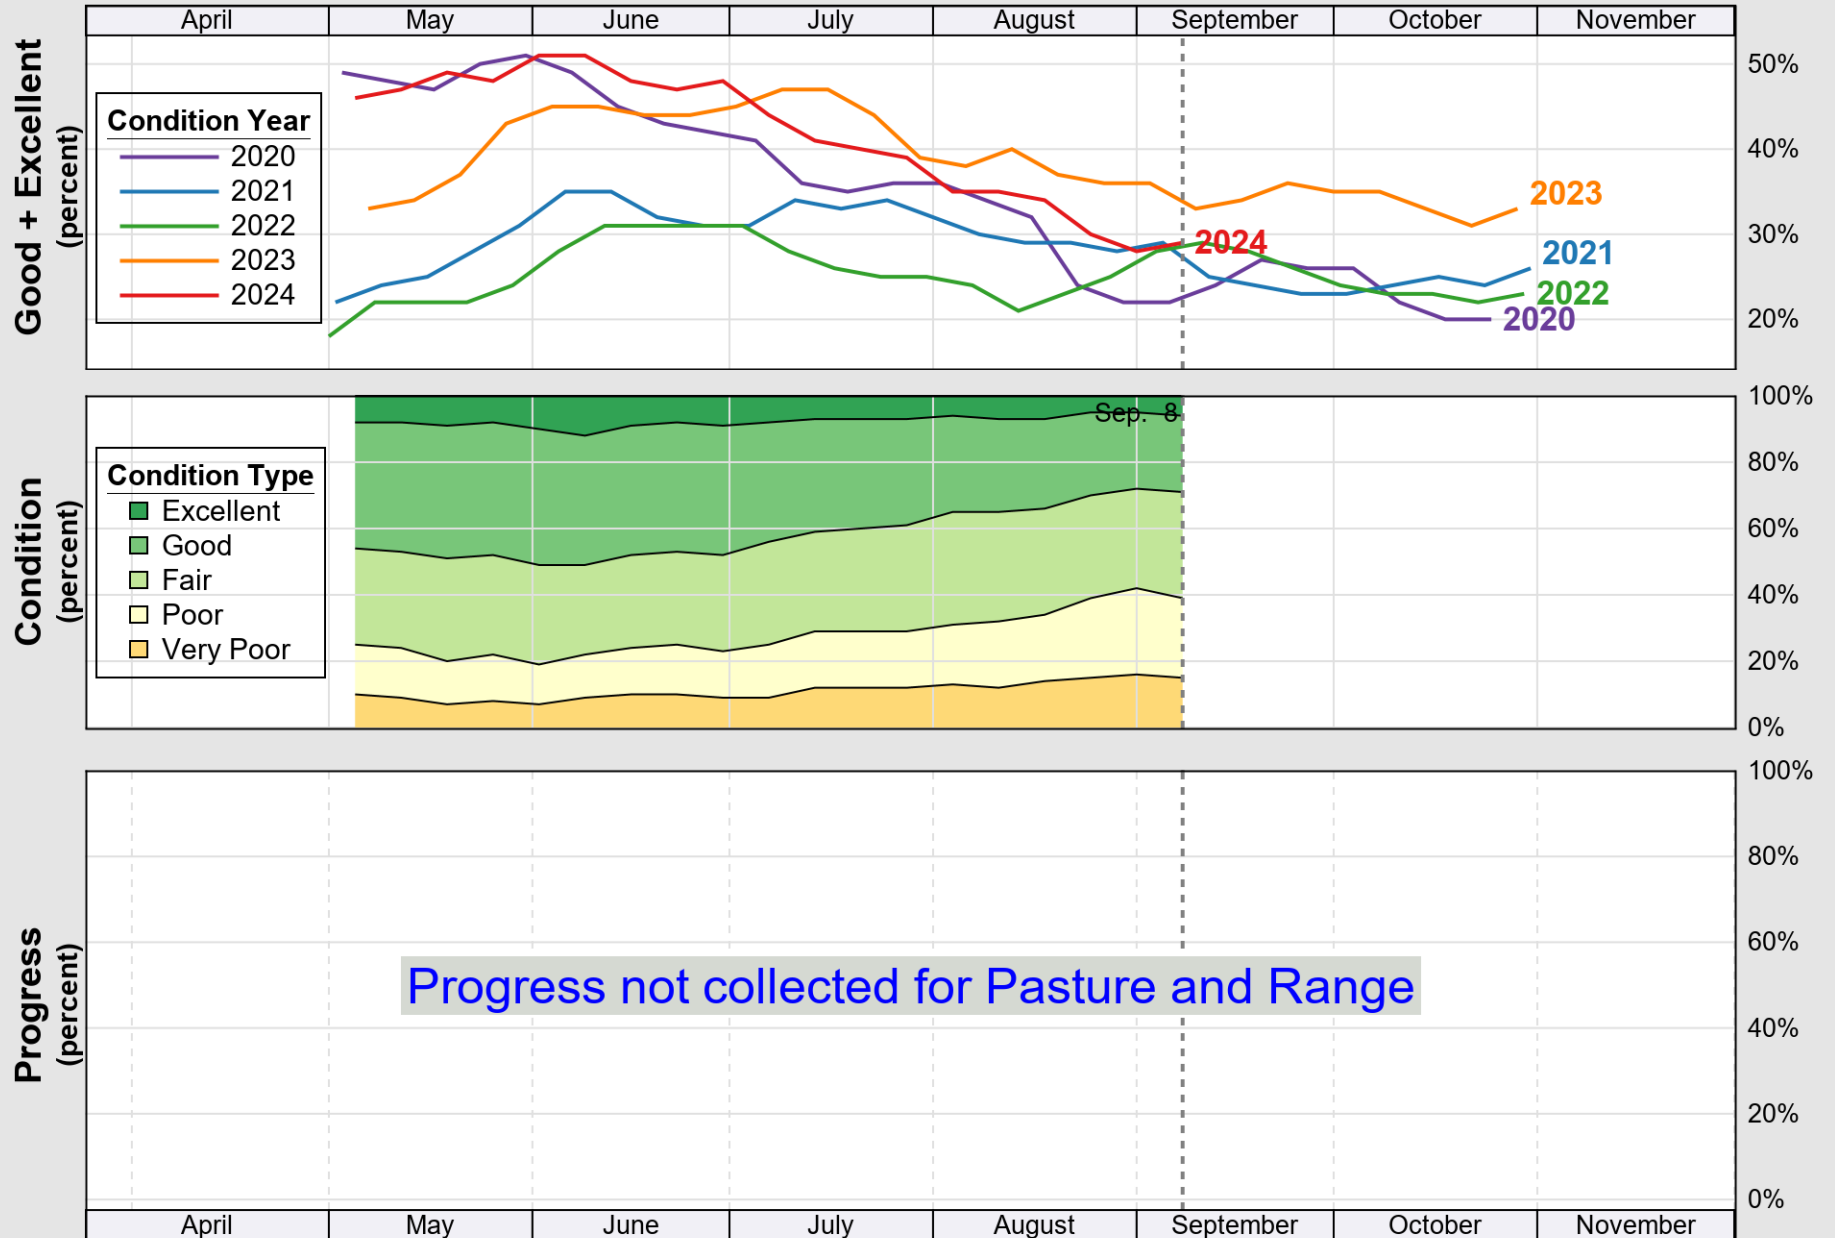

NASS

Source: National Agricultural Statistics Service (NASS), Crop Progress Report

USDA

Crop Progress and Condition: Cotton in United States , 2024

NASS

Source: National Agricultural Statistics Service (NASS), Crop Progress Report

USDA

Crop Progress and Condition: Oats in United States , 2024

NASS

Source: National Agricultural Statistics Service (NASS), Crop Progress Report

USDA Crop Progress and Condition: Pasture and Range in United States , 2024 **NASS**

Source: National Agricultural Statistics Service (NASS), Crop Progress Report

USDA

Crop Progress and Condition: Peanuts in United States , 2024

NASS

Source: National Agricultural Statistics Service (NASS), Crop Progress Report