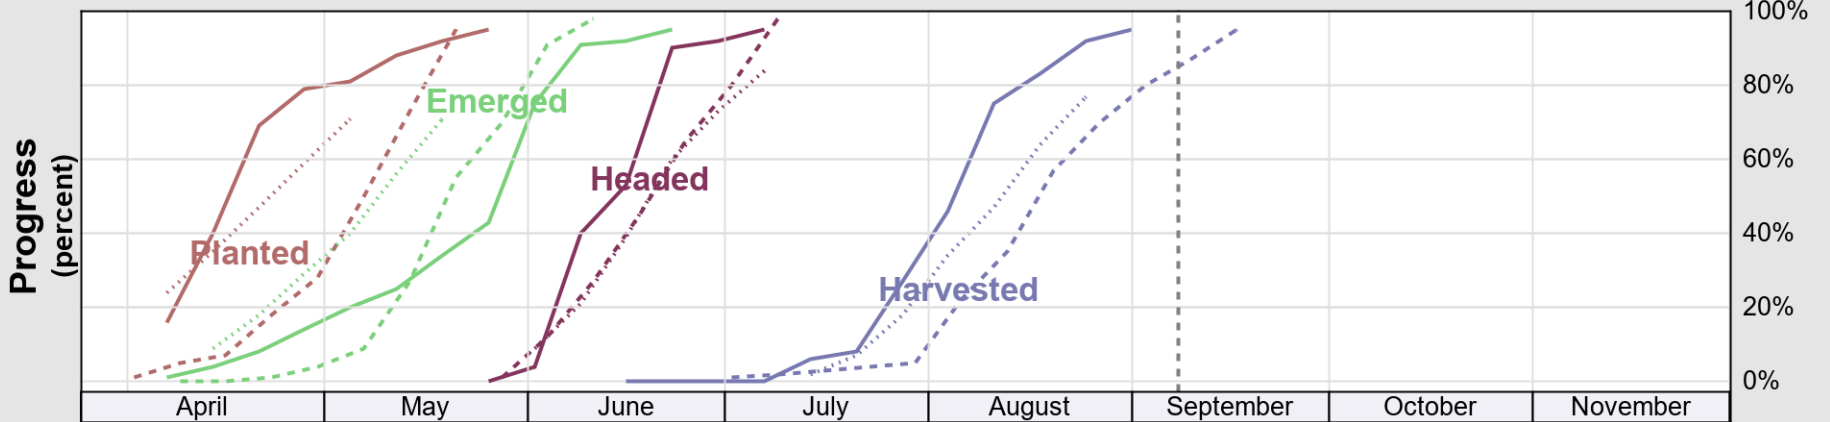

USDA

Crop Progress and Condition: Barley in Utah , 2024

NASS

Progress Year(s) — 2024 - - - - 2023 2019 - 2023

Source: National Agricultural Statistics Service (NASS), Crop Progress Report

USDA

Crop Progress and Condition: Corn in Utah , 2024