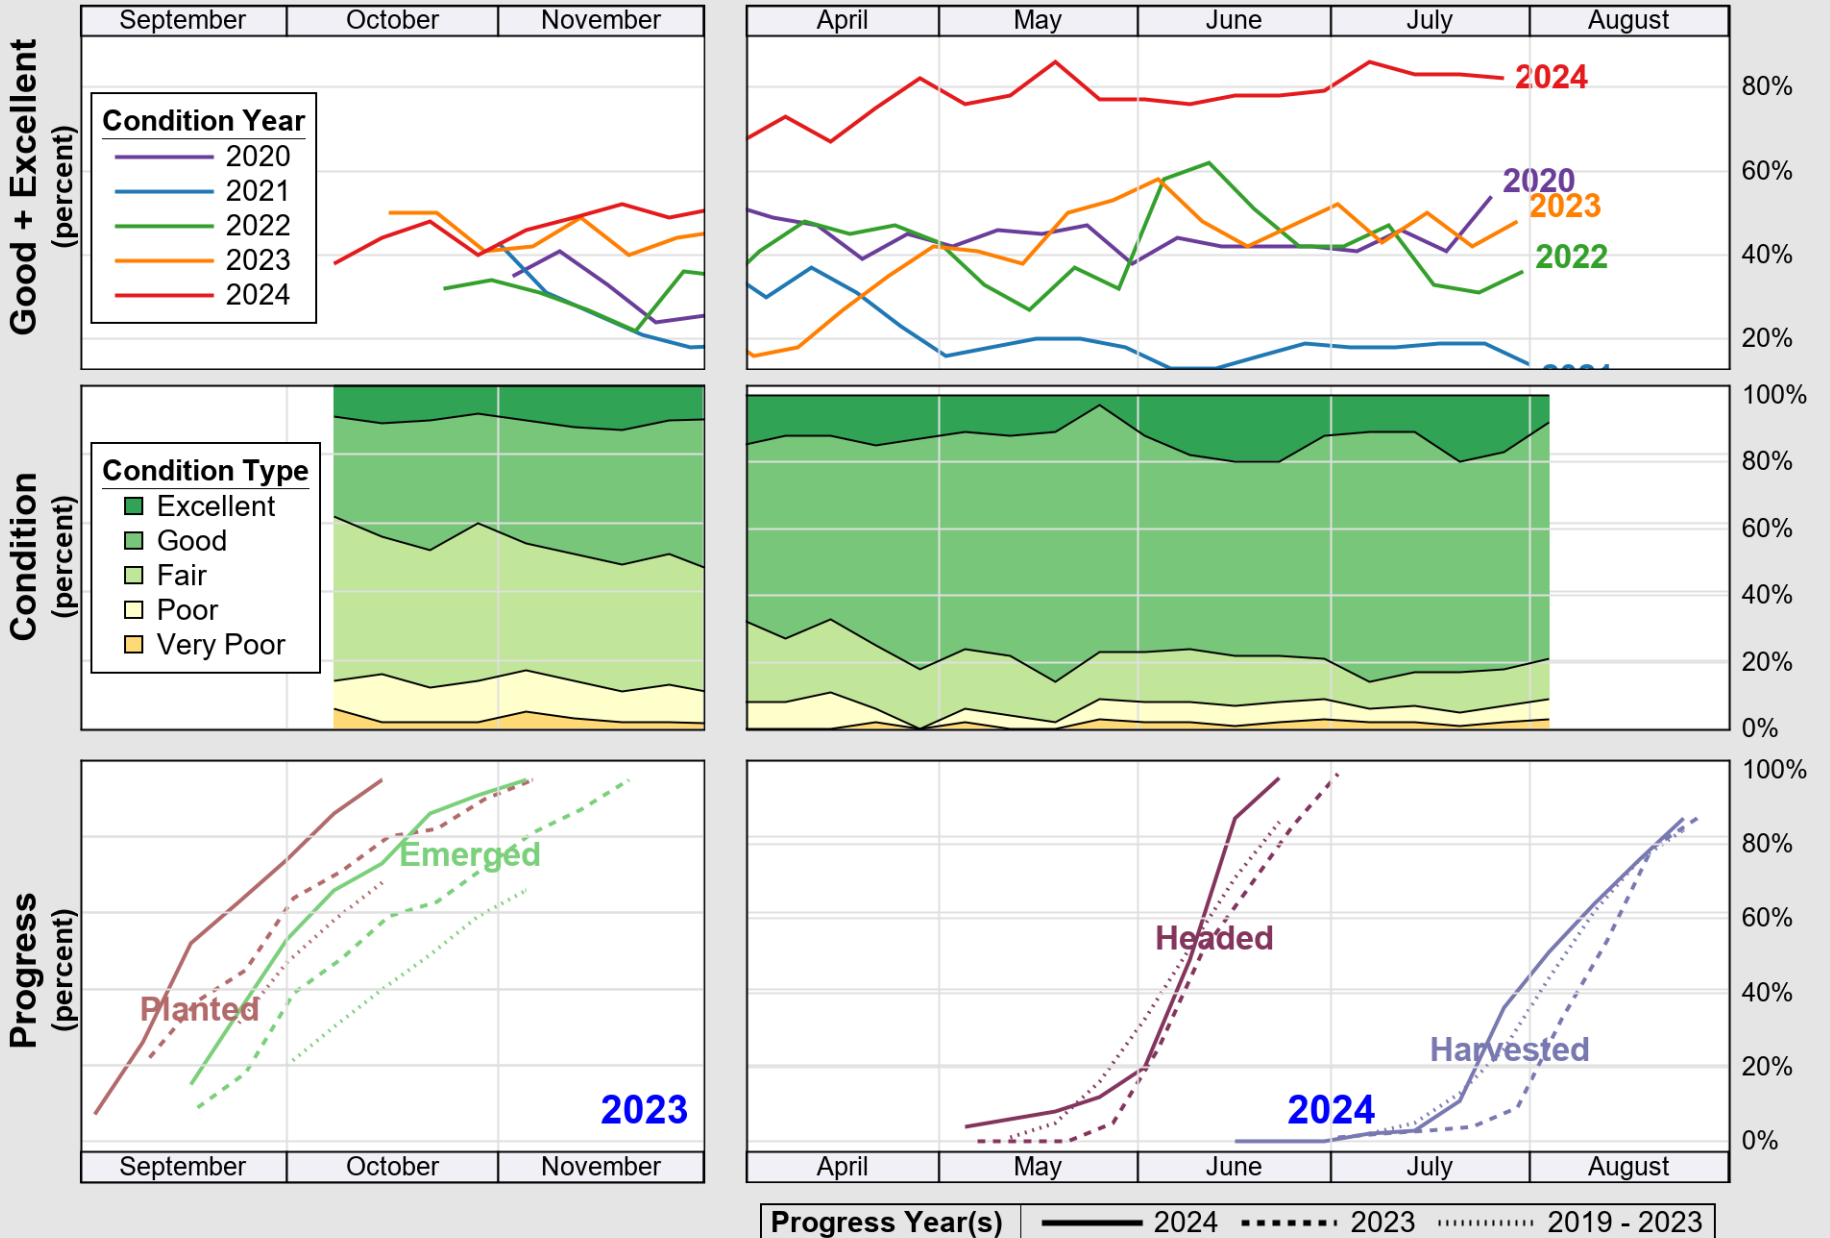

USDA

Crop Progress and Condition: Barley in Utah , 2024

NASS

Progress Year(s) — 2024 - - - - 2023 2019 - 2023

Source: National Agricultural Statistics Service (NASS), Crop Progress Report

USDA

Crop Progress and Condition: Corn in Utah , 2024

NASS

Source: National Agricultural Statistics Service (NASS), Crop Progress Report

USDA

Crop Progress and Condition: Pasture and Range in Utah , 2024

NASS

Source: National Agricultural Statistics Service (NASS), Crop Progress Report

USDA

Crop Progress and Condition: Winter Wheat in Utah , 2024

NASS

Source: National Agricultural Statistics Service (NASS), Crop Progress Report