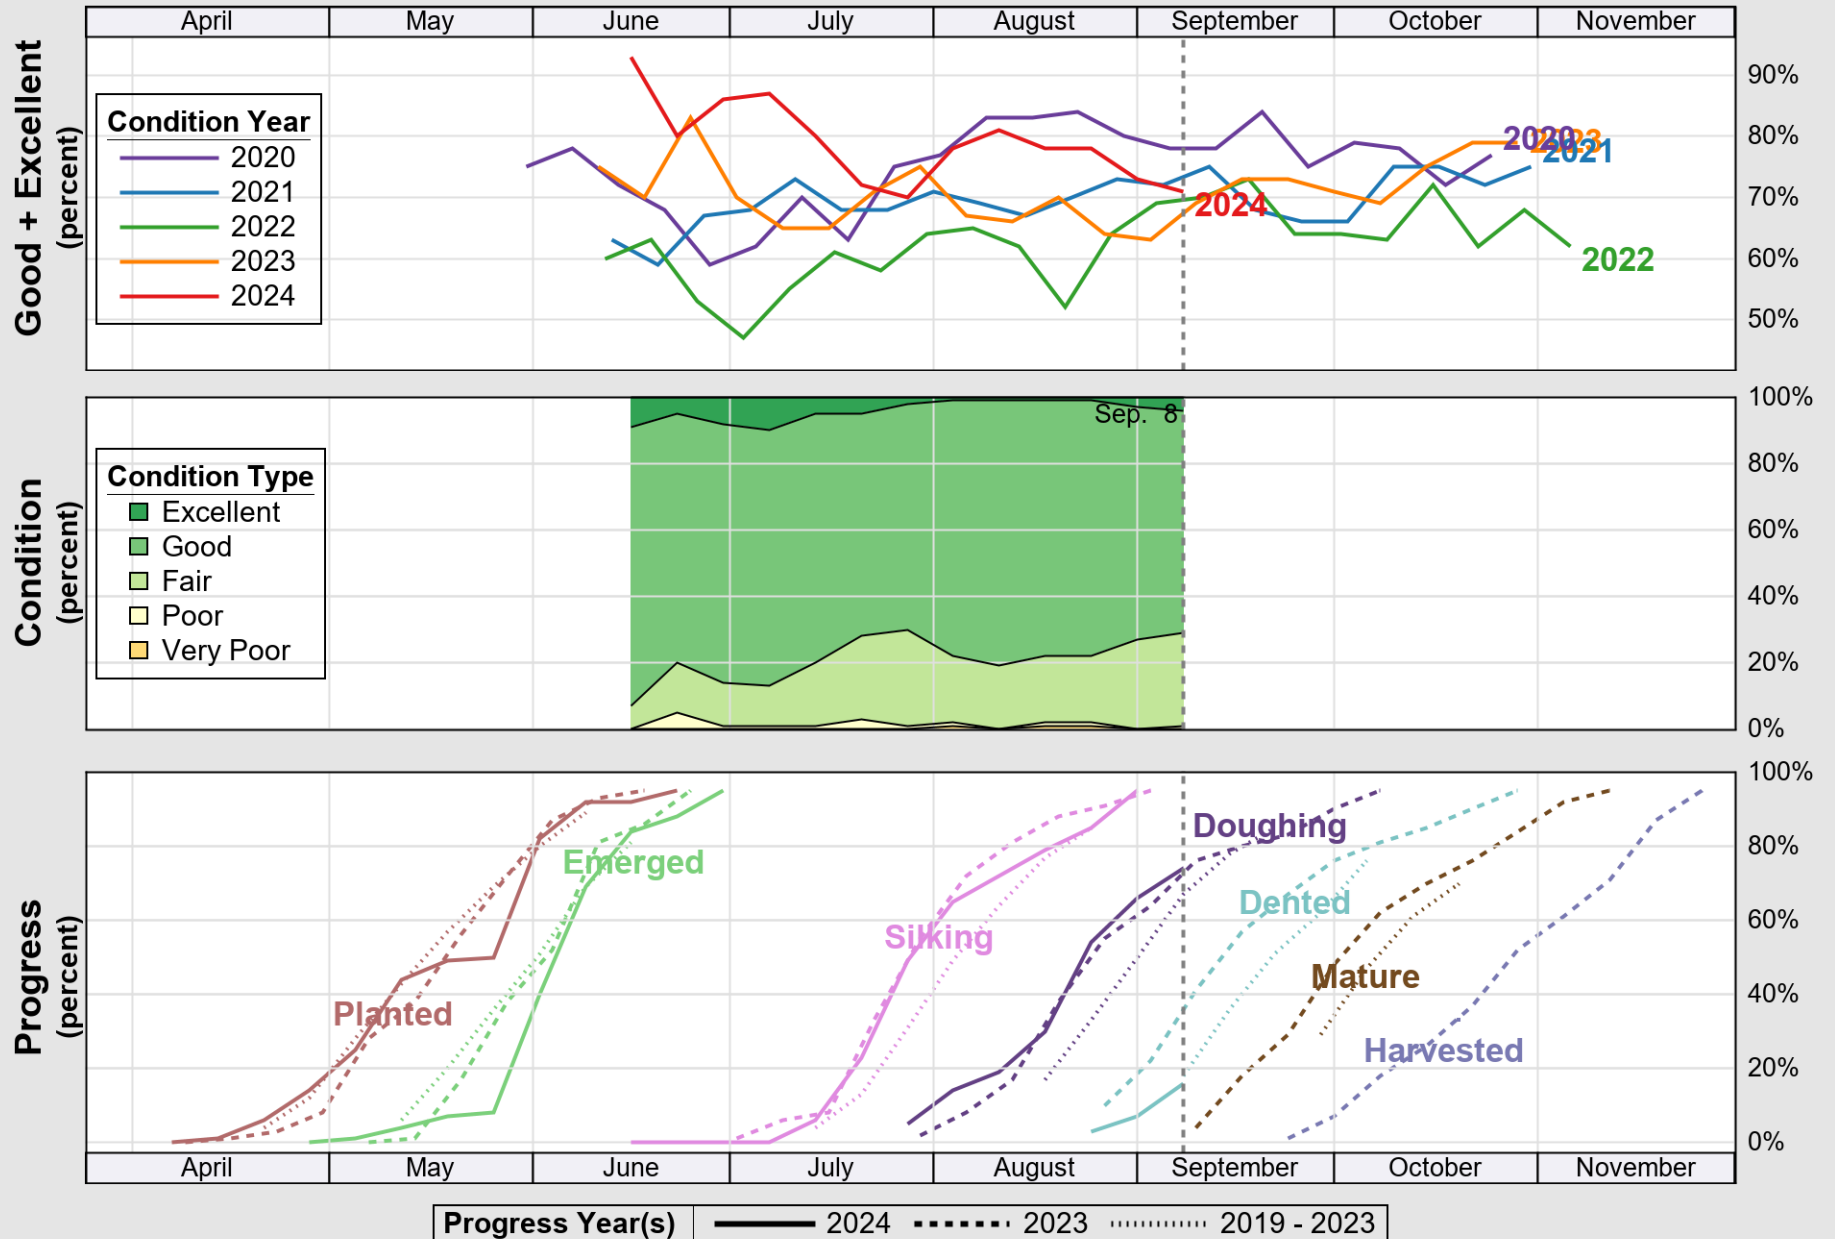

USDA

Crop Progress and Condition: Barley in Utah , 2024

NASS

Progress Year(s) — 2024 - - - - 2023 2019 - 2023

Source: National Agricultural Statistics Service (NASS), Crop Progress Report

USDA

Crop Progress and Condition: Corn in Utah , 2024

NASS

Source: National Agricultural Statistics Service (NASS), Crop Progress Report

USDA

Crop Progress and Condition: Pasture and Range in Utah , 2024

NASS

Source: National Agricultural Statistics Service (NASS), Crop Progress Report

USDA

Crop Progress and Condition: Winter Wheat in Utah , 2024

NASS

Source: National Agricultural Statistics Service (NASS), Crop Progress Report