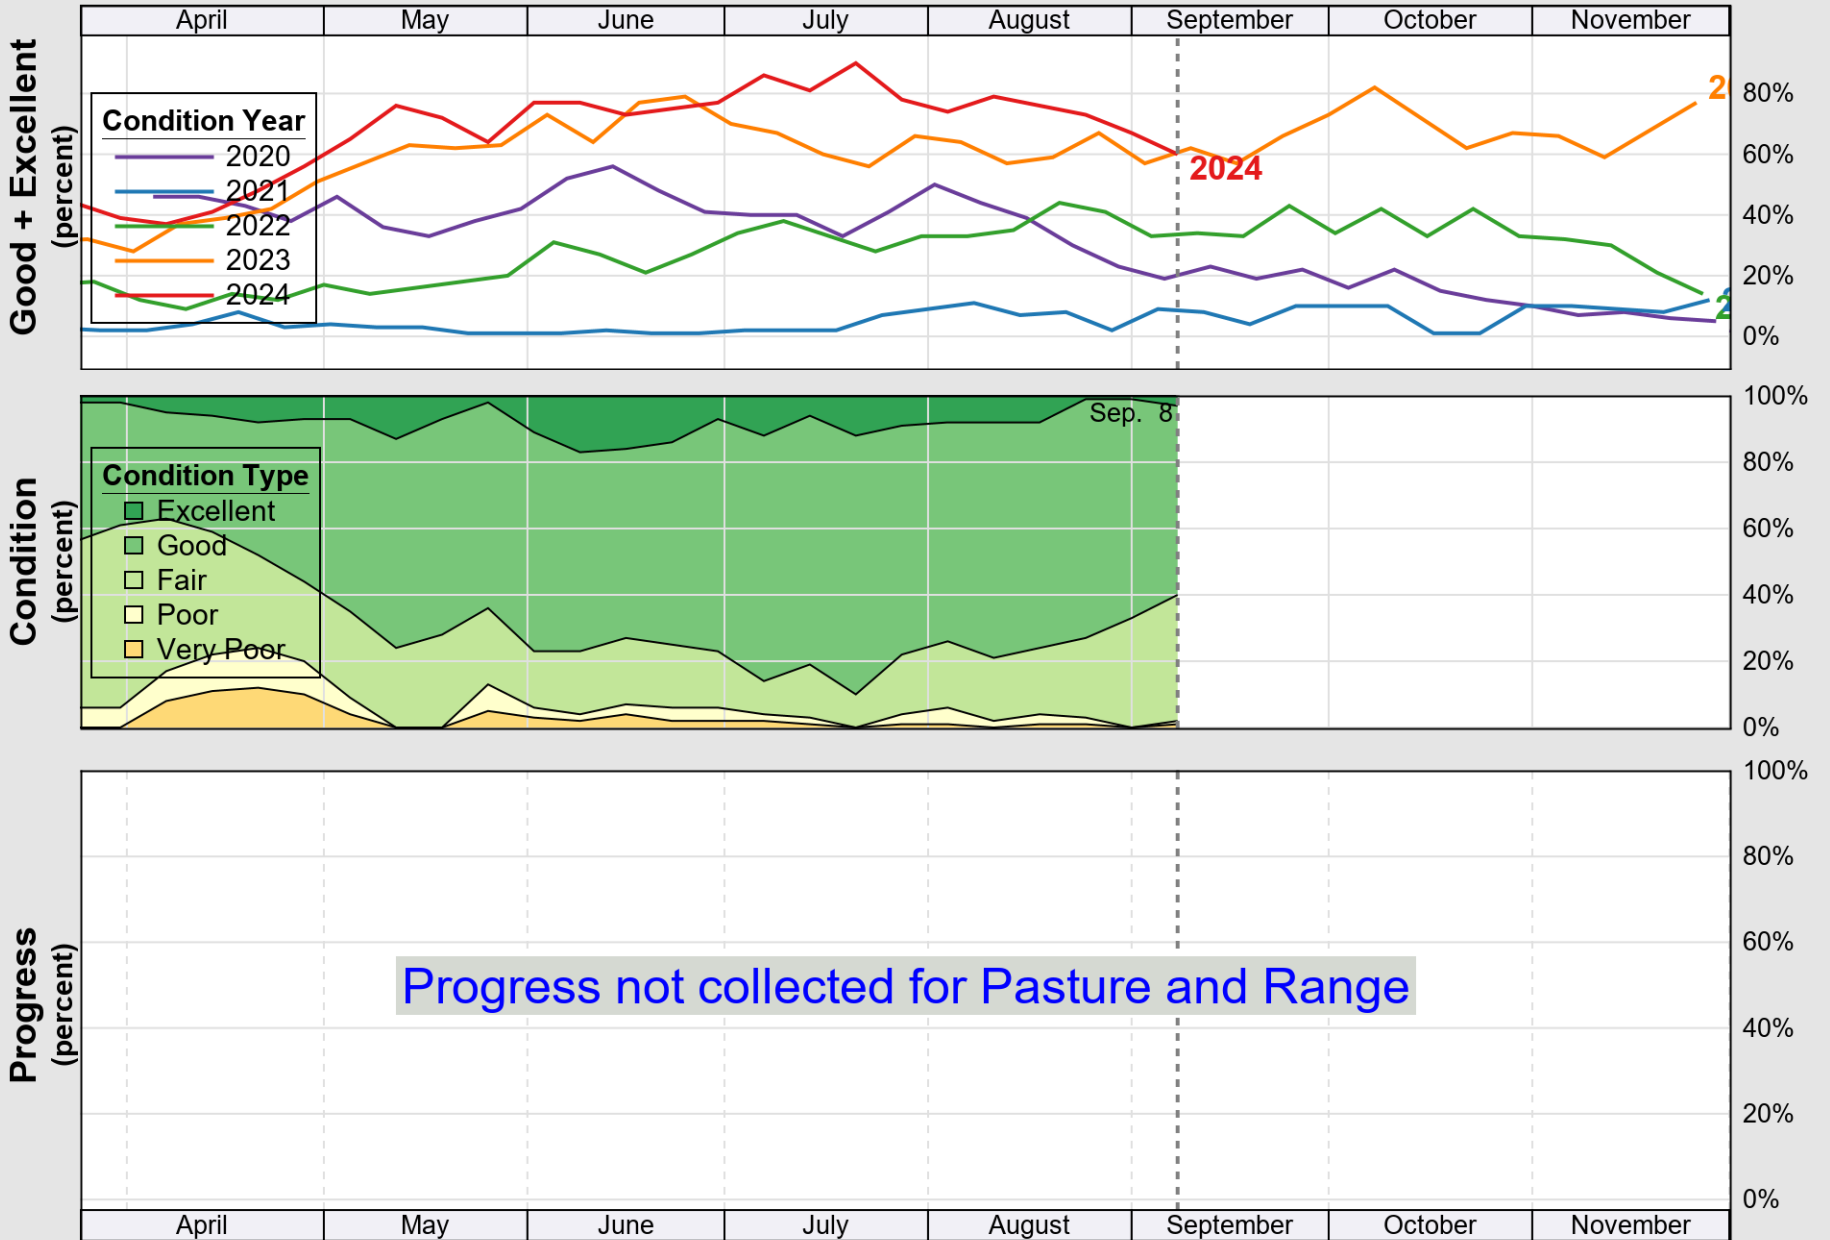

USDA

Crop Progress and Condition: Barley in Utah , 2024

NASS

Progress Year(s) — 2024 - - - - 2023 2019 - 2023

Source: National Agricultural Statistics Service (NASS), Crop Progress Report

USDA

Crop Progress and Condition: Corn in Utah , 2024

NASS

Source: National Agricultural Statistics Service (NASS), Crop Progress Report

USDA

Crop Progress and Condition: Pasture and Range in Utah , 2024

NASS

Source: National Agricultural Statistics Service (NASS), Crop Progress Report

USDA

Crop Progress and Condition: Winter Wheat in Utah , 2024

NASS

Source: National Agricultural Statistics Service (NASS), Crop Progress Report