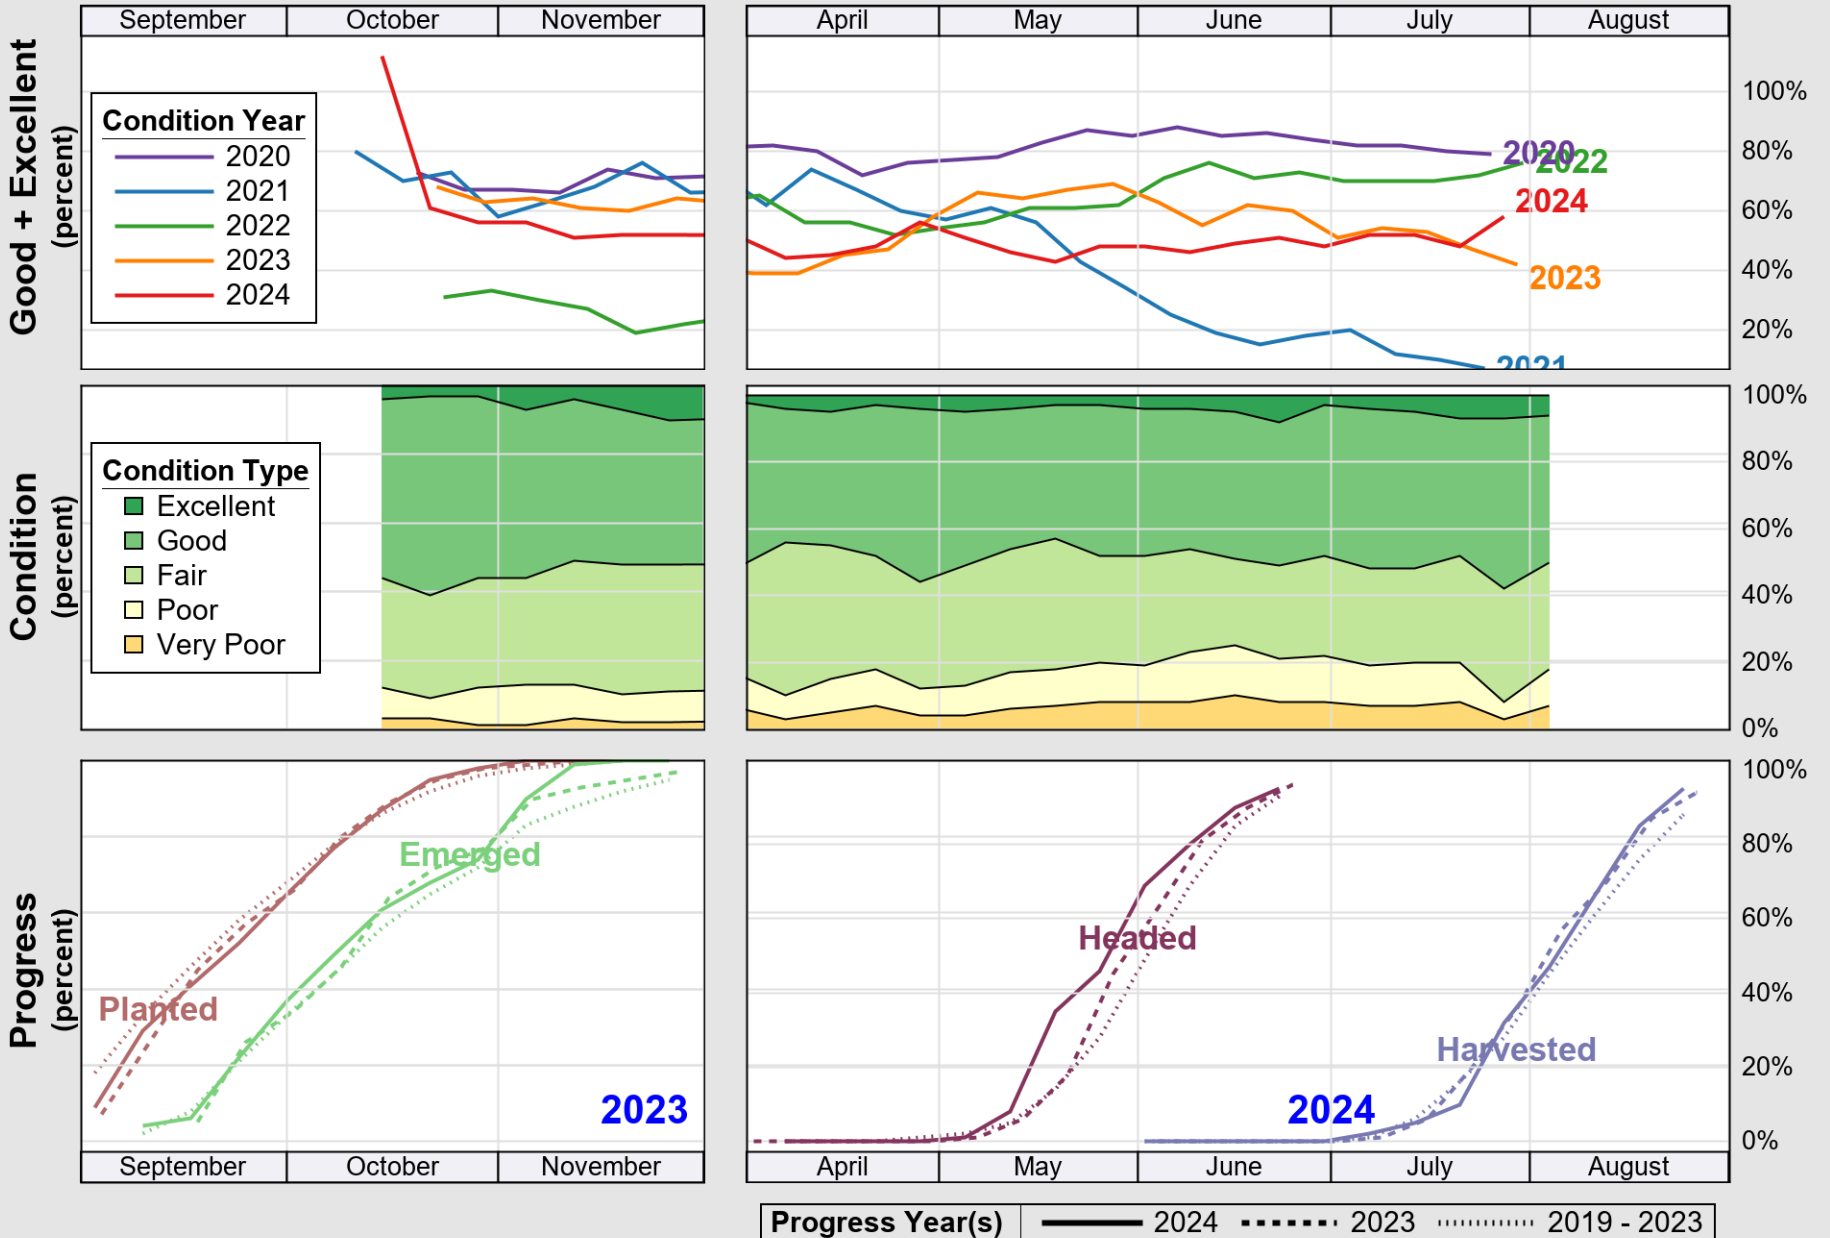

USDA

Crop Progress and Condition: Barley in Washington , 2024

NASS

Source: National Agricultural Statistics Service (NASS), Crop Progress Report

USDA

Crop Progress and Condition: Corn in Washington , 2024

NASS

USDA

Crop Progress and Condition: Pasture and Range in Washington , 2024

NASS

Source: National Agricultural Statistics Service (NASS), Crop Progress Report

USDA

Crop Progress and Condition: Spring Wheat in Washington , 2024

NASS

Progress Year(s) ——— 2024 ······ 2023 ······ 2019 - 2023

Source: National Agricultural Statistics Service (NASS), Crop Progress Report

USDA

Crop Progress and Condition: Sugar Beets in Washington , 2024

NASS

Source: National Agricultural Statistics Service (NASS), Crop Progress Report

USDA

Crop Progress and Condition: Winter Wheat in Washington , 2024

NASS

Source: National Agricultural Statistics Service (NASS), Crop Progress Report