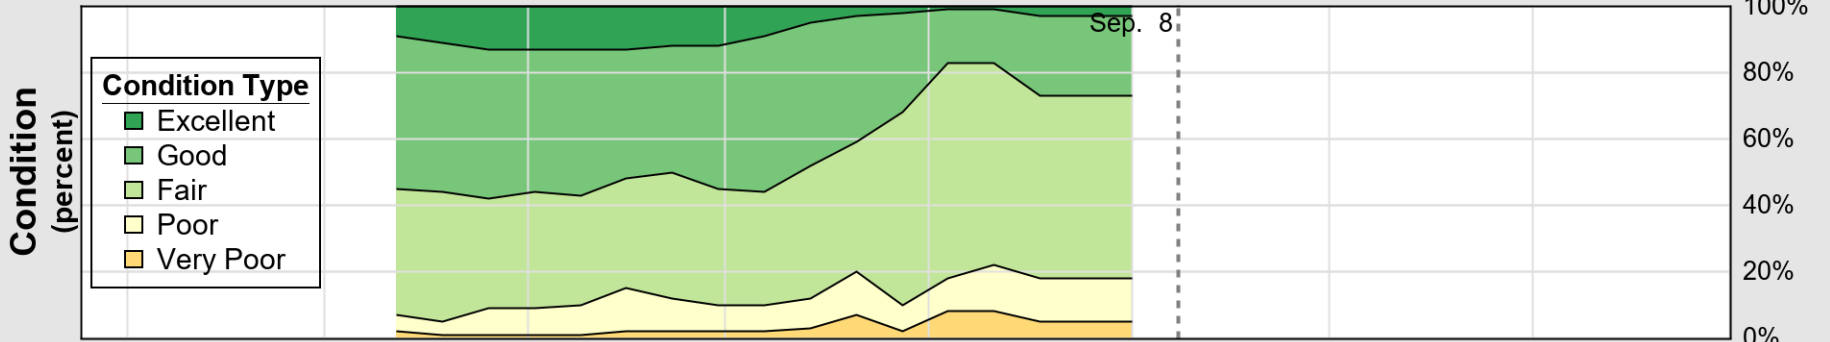

NASS

Progress Year(s) ——— 2024 ······ 2023 ······ 2019 - 2023

Source: National Agricultural Statistics Service (NASS), Crop Progress Report

USDA

Crop Progress and Condition: Sugar Beets in Washington , 2024