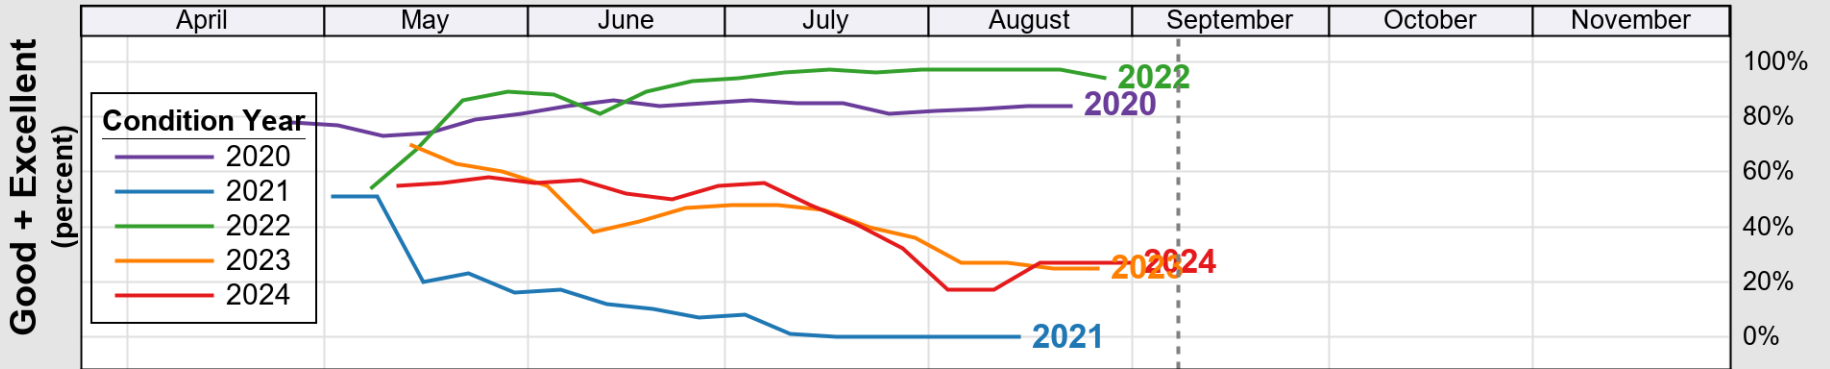

USDA

Crop Progress and Condition: Pasture and Range in Washington , 2024

NASS

Source: National Agricultural Statistics Service (NASS), Crop Progress Report

USDA

Crop Progress and Condition: Spring Wheat in Washington , 2024

NASS

Progress Year(s) ——— 2024 ······ 2023 ······ 2019 - 2023

Source: National Agricultural Statistics Service (NASS), Crop Progress Report

USDA

Crop Progress and Condition: Sugar Beets in Washington , 2024