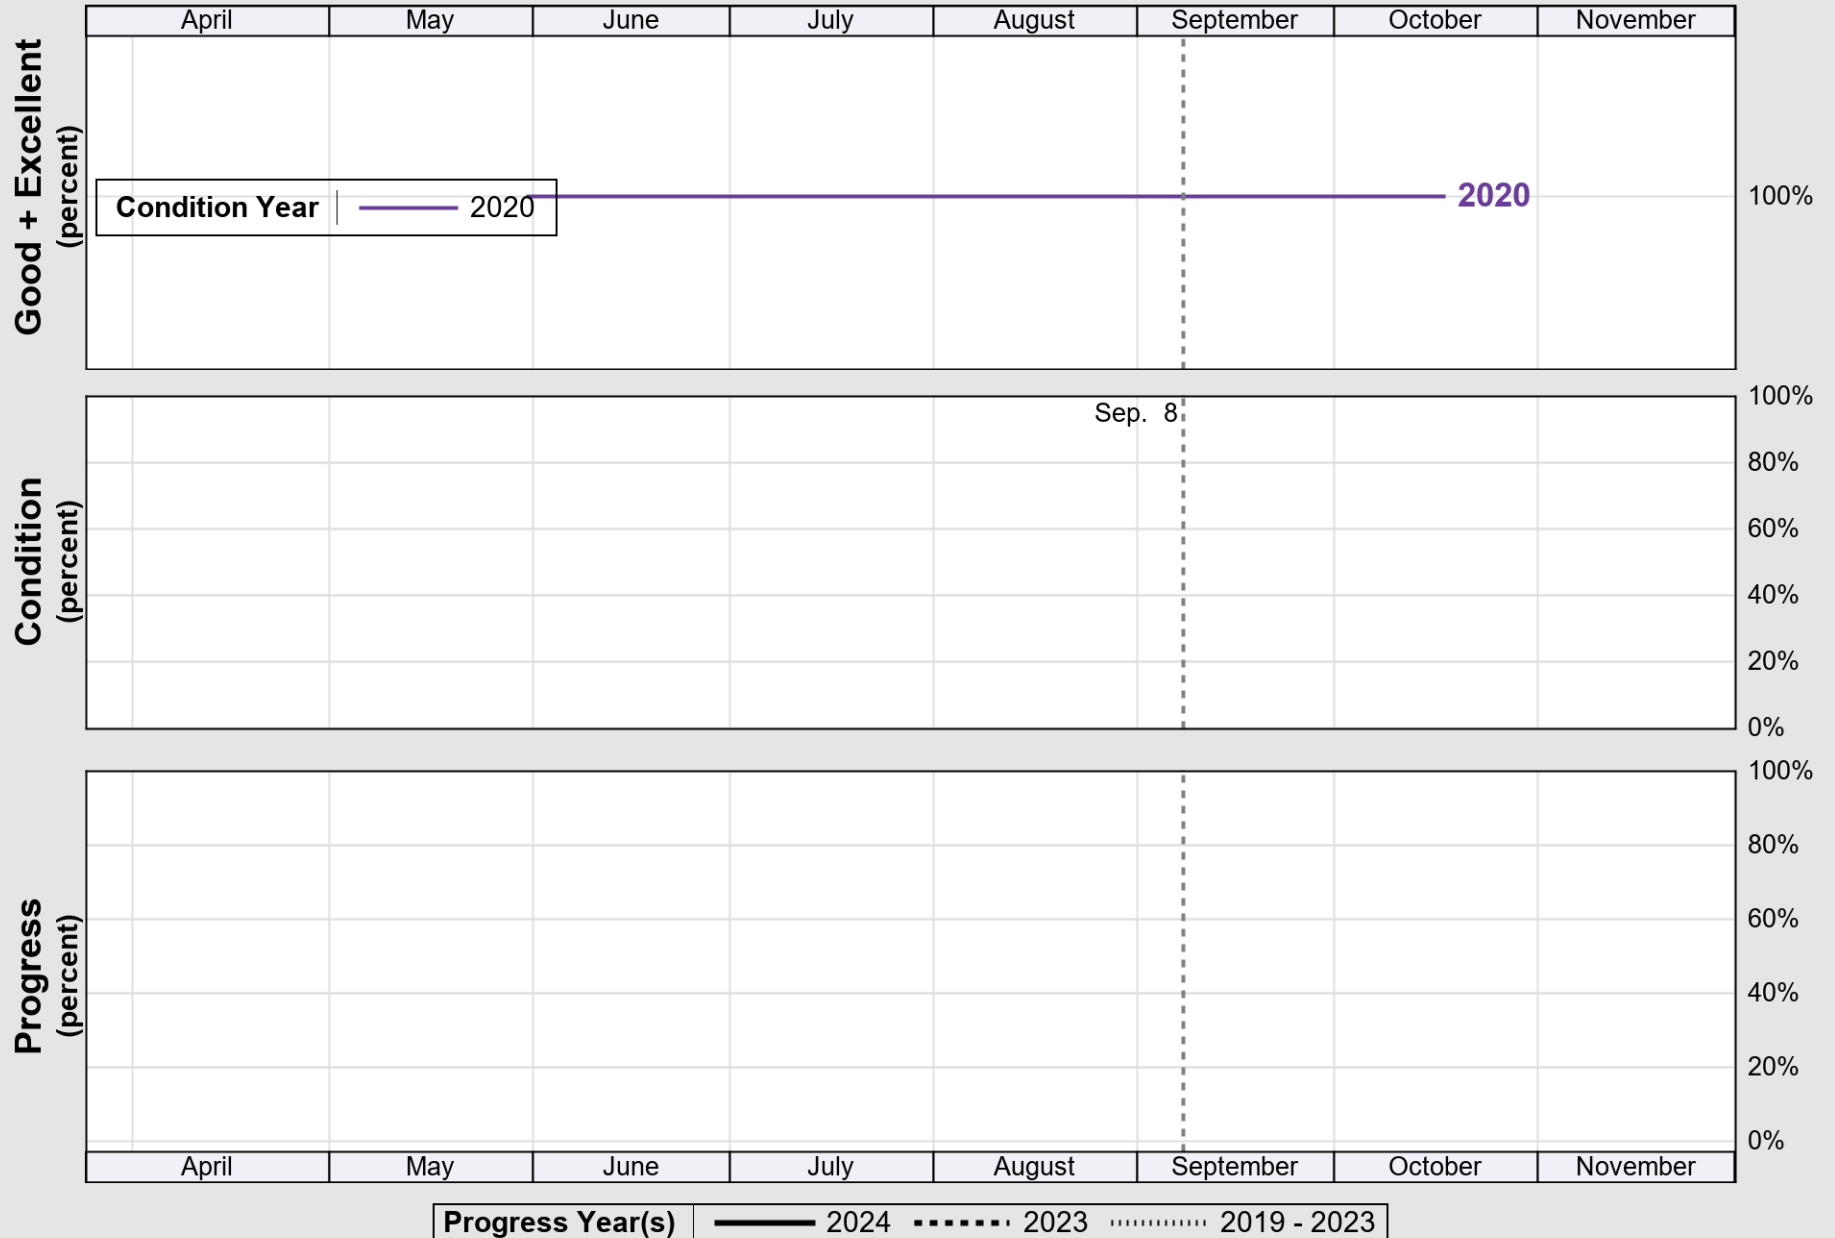

USDA

Crop Progress and Condition: Sugar Beets in Washington , 2024

NASS

Source: National Agricultural Statistics Service (NASS), Crop Progress Report