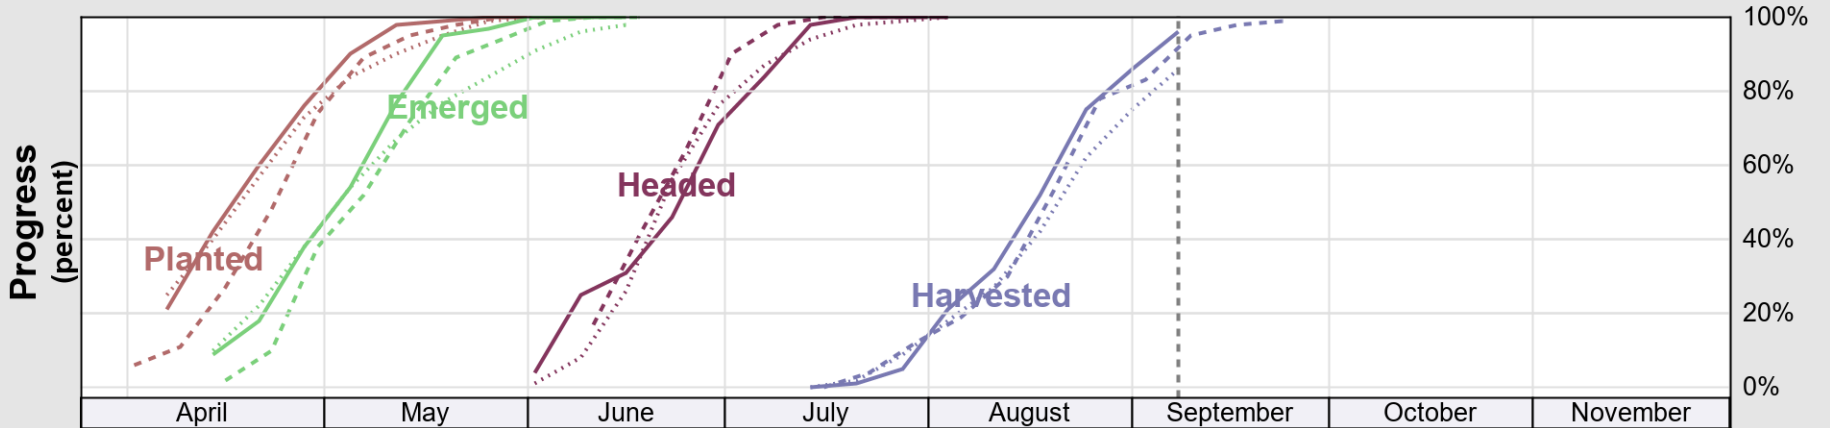

USDA

Crop Progress and Condition: Pasture and Range in Washington , 2024

NASS

Source: National Agricultural Statistics Service (NASS), Crop Progress Report

USDA

Crop Progress and Condition: Spring Wheat in Washington , 2024

NASS

Progress Year(s) ——— 2024 ······ 2023 ······ 2019 - 2023

Source: National Agricultural Statistics Service (NASS), Crop Progress Report

USDA

Crop Progress and Condition: Sugar Beets in Washington , 2024