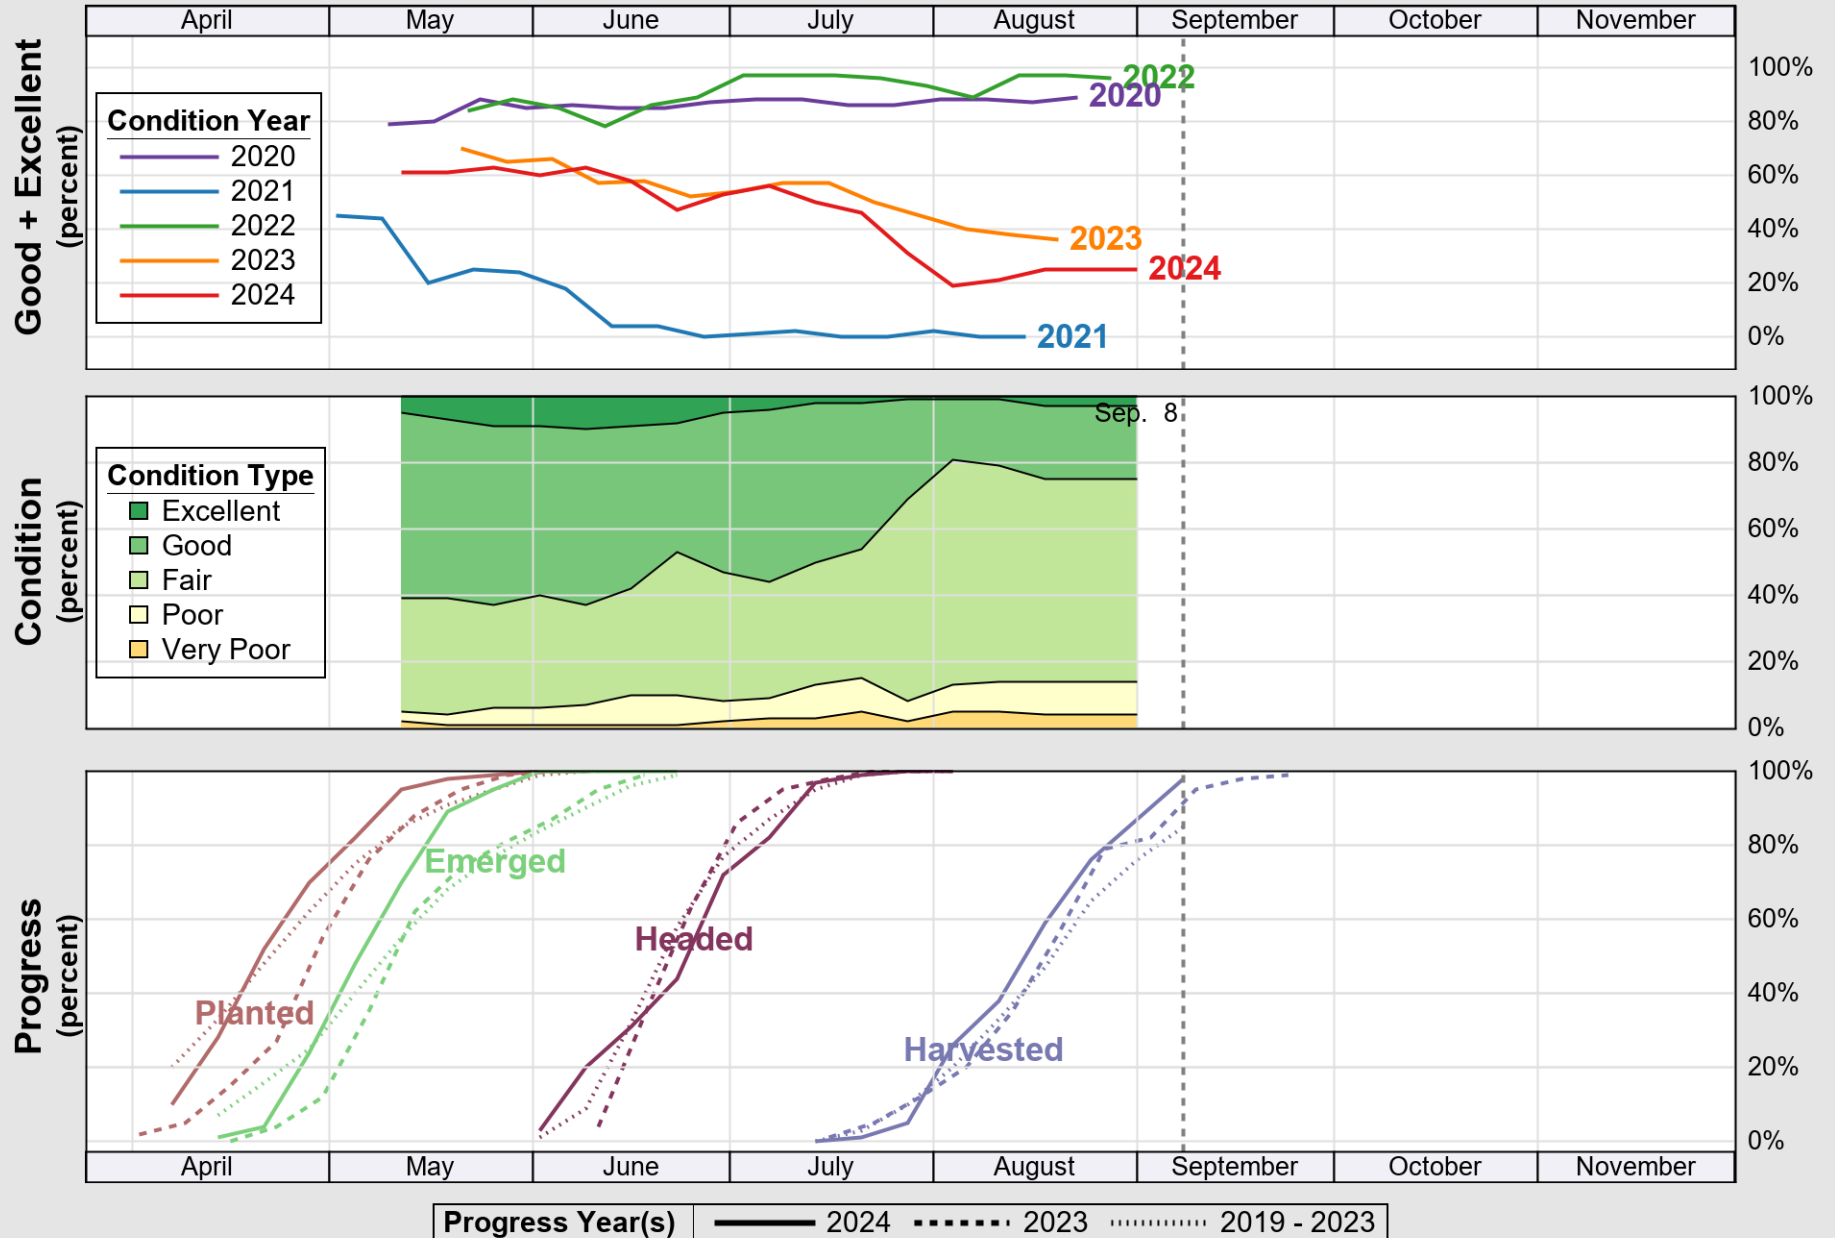

USDA

Crop Progress and Condition: Barley in Washington , 2024

NASS

Source: National Agricultural Statistics Service (NASS), Crop Progress Report

USDA

Crop Progress and Condition: Corn in Washington , 2024

NASS

Source: National Agricultural Statistics Service (NASS), Crop Progress Report

USDA

Crop Progress and Condition: Oats in Washington , 2024

NASS

Progress Year(s) ——— 2024 2023 2019 - 2023

Source: National Agricultural Statistics Service (NASS), Crop Progress Report

USDA

Crop Progress and Condition: Pasture and Range in Washington , 2024

NASS

Source: National Agricultural Statistics Service (NASS), Crop Progress Report

USDA

Crop Progress and Condition: Spring Wheat in Washington , 2024

NASS

Progress Year(s) ——— 2024 ······ 2023 ······ 2019 - 2023

Source: National Agricultural Statistics Service (NASS), Crop Progress Report

USDA

Crop Progress and Condition: Sugar Beets in Washington , 2024