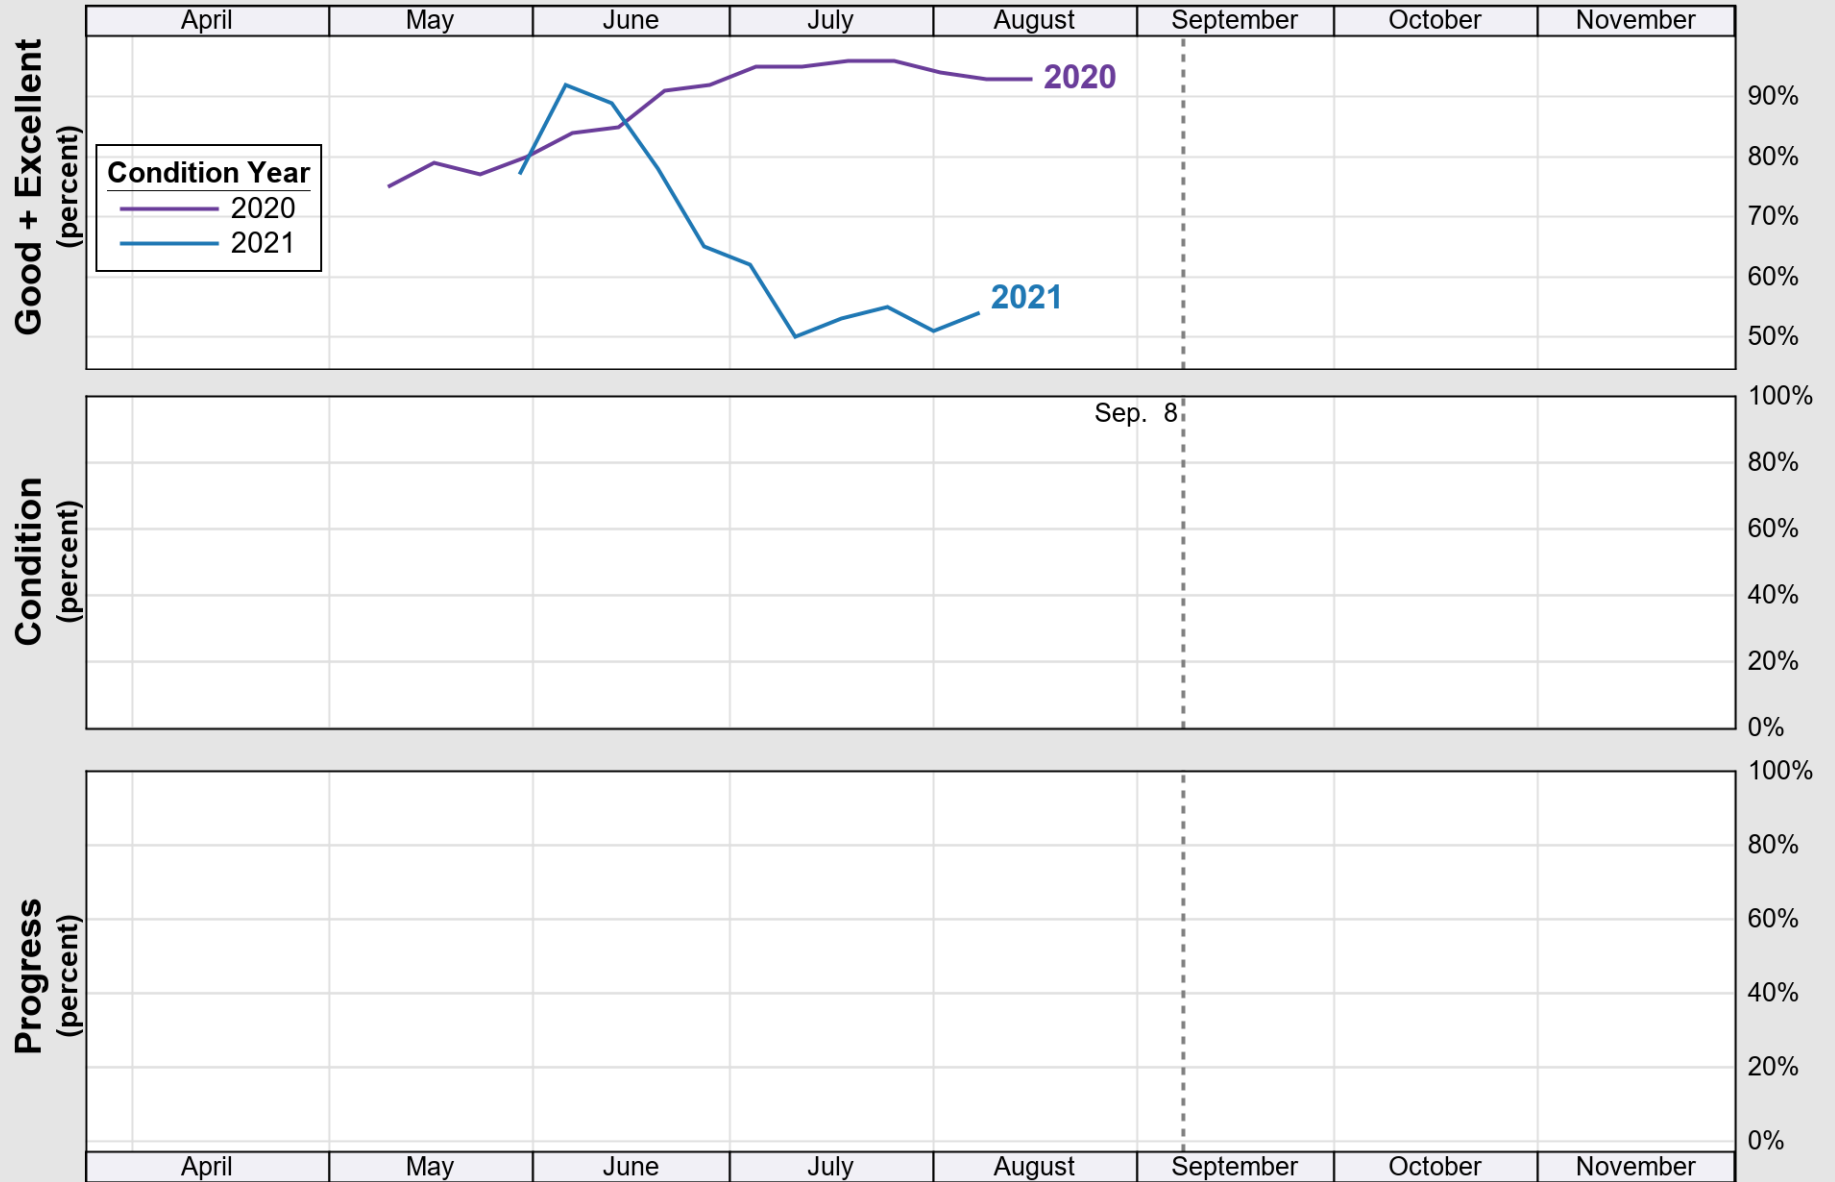

USDA

Crop Progress and Condition: Barley in Washington , 2024

NASS

Source: National Agricultural Statistics Service (NASS), Crop Progress Report

USDA

Crop Progress and Condition: Corn in Washington , 2024

NASS

Source: National Agricultural Statistics Service (NASS), Crop Progress Report

USDA

Crop Progress and Condition: Oats in Washington , 2024

NASS

Progress Year(s) ——— 2024 2023 2019 - 2023

Source: National Agricultural Statistics Service (NASS), Crop Progress Report

NASS

Progress Year(s) ——— 2024 ······ 2023 ······ 2019 - 2023

Source: National Agricultural Statistics Service (NASS), Crop Progress Report

USDA

Crop Progress and Condition: Sugar Beets in Washington , 2024