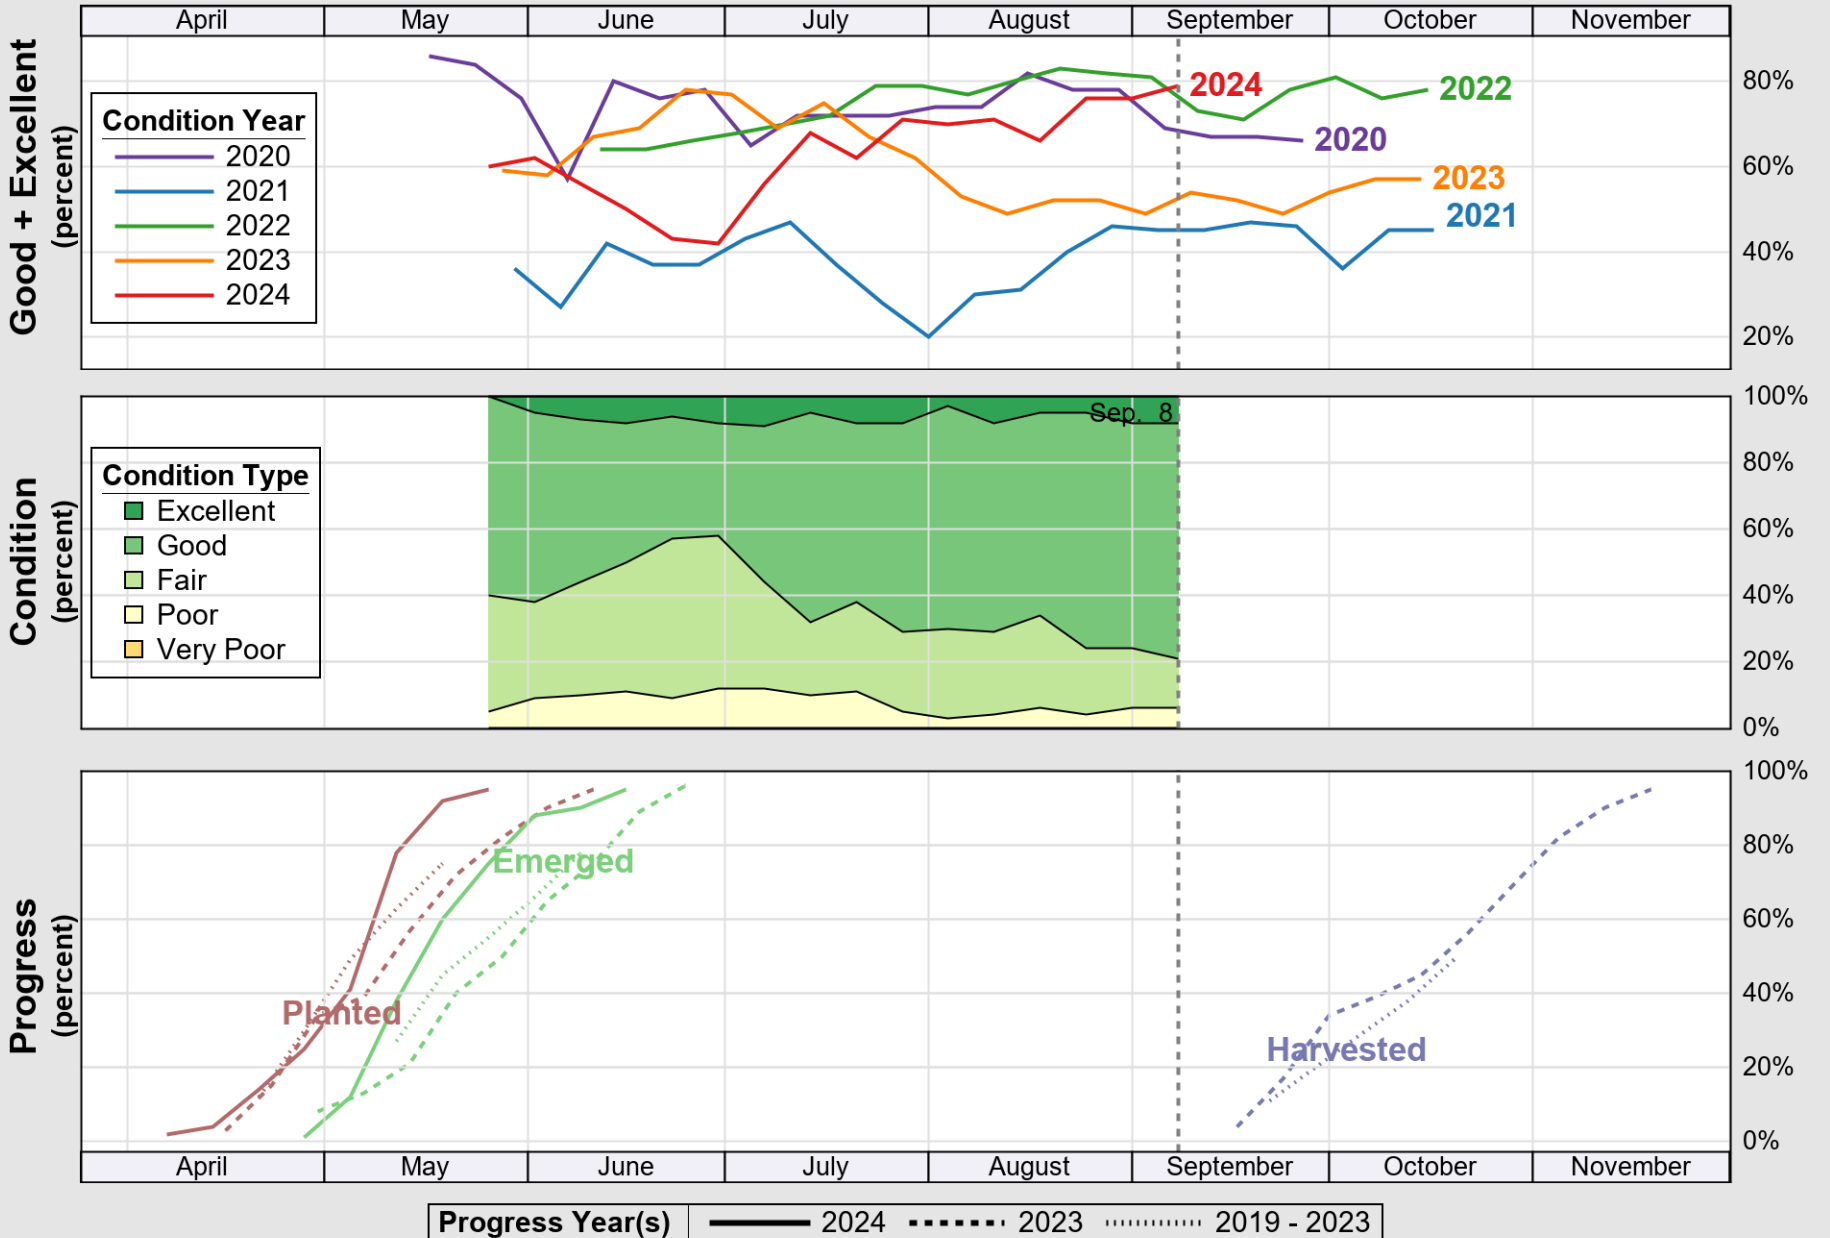

USDA

Crop Progress and Condition: Barley in Washington , 2024

NASS

Source: National Agricultural Statistics Service (NASS), Crop Progress Report

USDA

Crop Progress and Condition: Corn in Washington , 2024

NASS

Source: National Agricultural Statistics Service (NASS), Crop Progress Report

USDA

Crop Progress and Condition: Oats in Washington , 2024

NASS

Progress Year(s) ——— 2024 2023 2019 - 2023

Source: National Agricultural Statistics Service (NASS), Crop Progress Report

USDA

Crop Progress and Condition: Pasture and Range in Washington , 2024

NASS

Source: National Agricultural Statistics Service (NASS), Crop Progress Report

USDA

Crop Progress and Condition: Spring Wheat in Washington , 2024

NASS

Progress Year(s) ——— 2024 ······ 2023 ······ 2019 - 2023

Source: National Agricultural Statistics Service (NASS), Crop Progress Report

USDA

Crop Progress and Condition: Sugar Beets in Washington , 2024