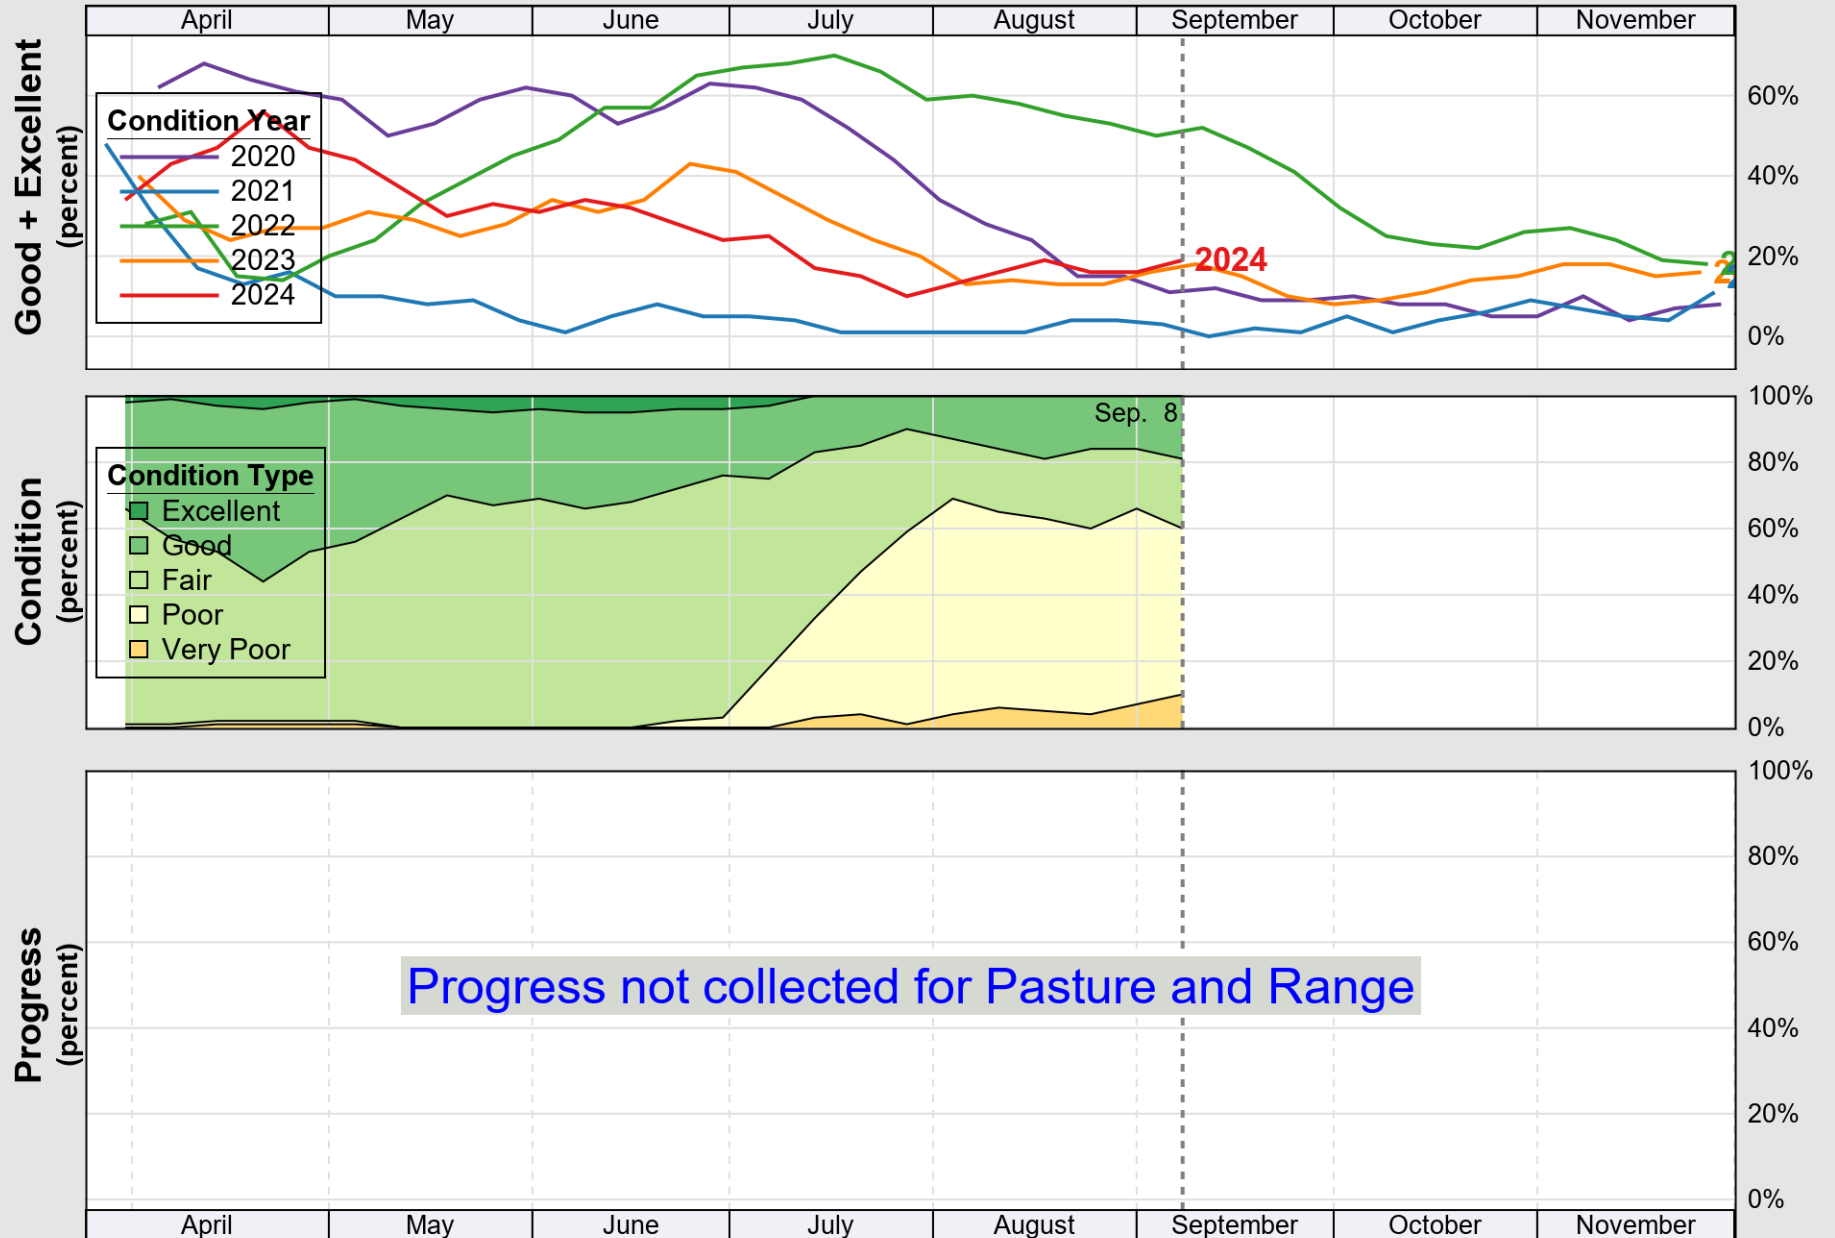

USDA

Crop Progress and Condition: Barley in Washington , 2024

NASS

Source: National Agricultural Statistics Service (NASS), Crop Progress Report

USDA

Crop Progress and Condition: Corn in Washington , 2024

NASS

Source: National Agricultural Statistics Service (NASS), Crop Progress Report

USDA

Crop Progress and Condition: Oats in Washington , 2024

NASS

Progress Year(s) ——— 2024 2023 2019 - 2023

Source: National Agricultural Statistics Service (NASS), Crop Progress Report

USDA

Crop Progress and Condition: Pasture and Range in Washington , 2024

NASS

Source: National Agricultural Statistics Service (NASS), Crop Progress Report

USDA

Crop Progress and Condition: Spring Wheat in Washington , 2024

NASS

Progress Year(s) ——— 2024 ······ 2023 ······ 2019 - 2023

Source: National Agricultural Statistics Service (NASS), Crop Progress Report

USDA

Crop Progress and Condition: Sugar Beets in Washington , 2024