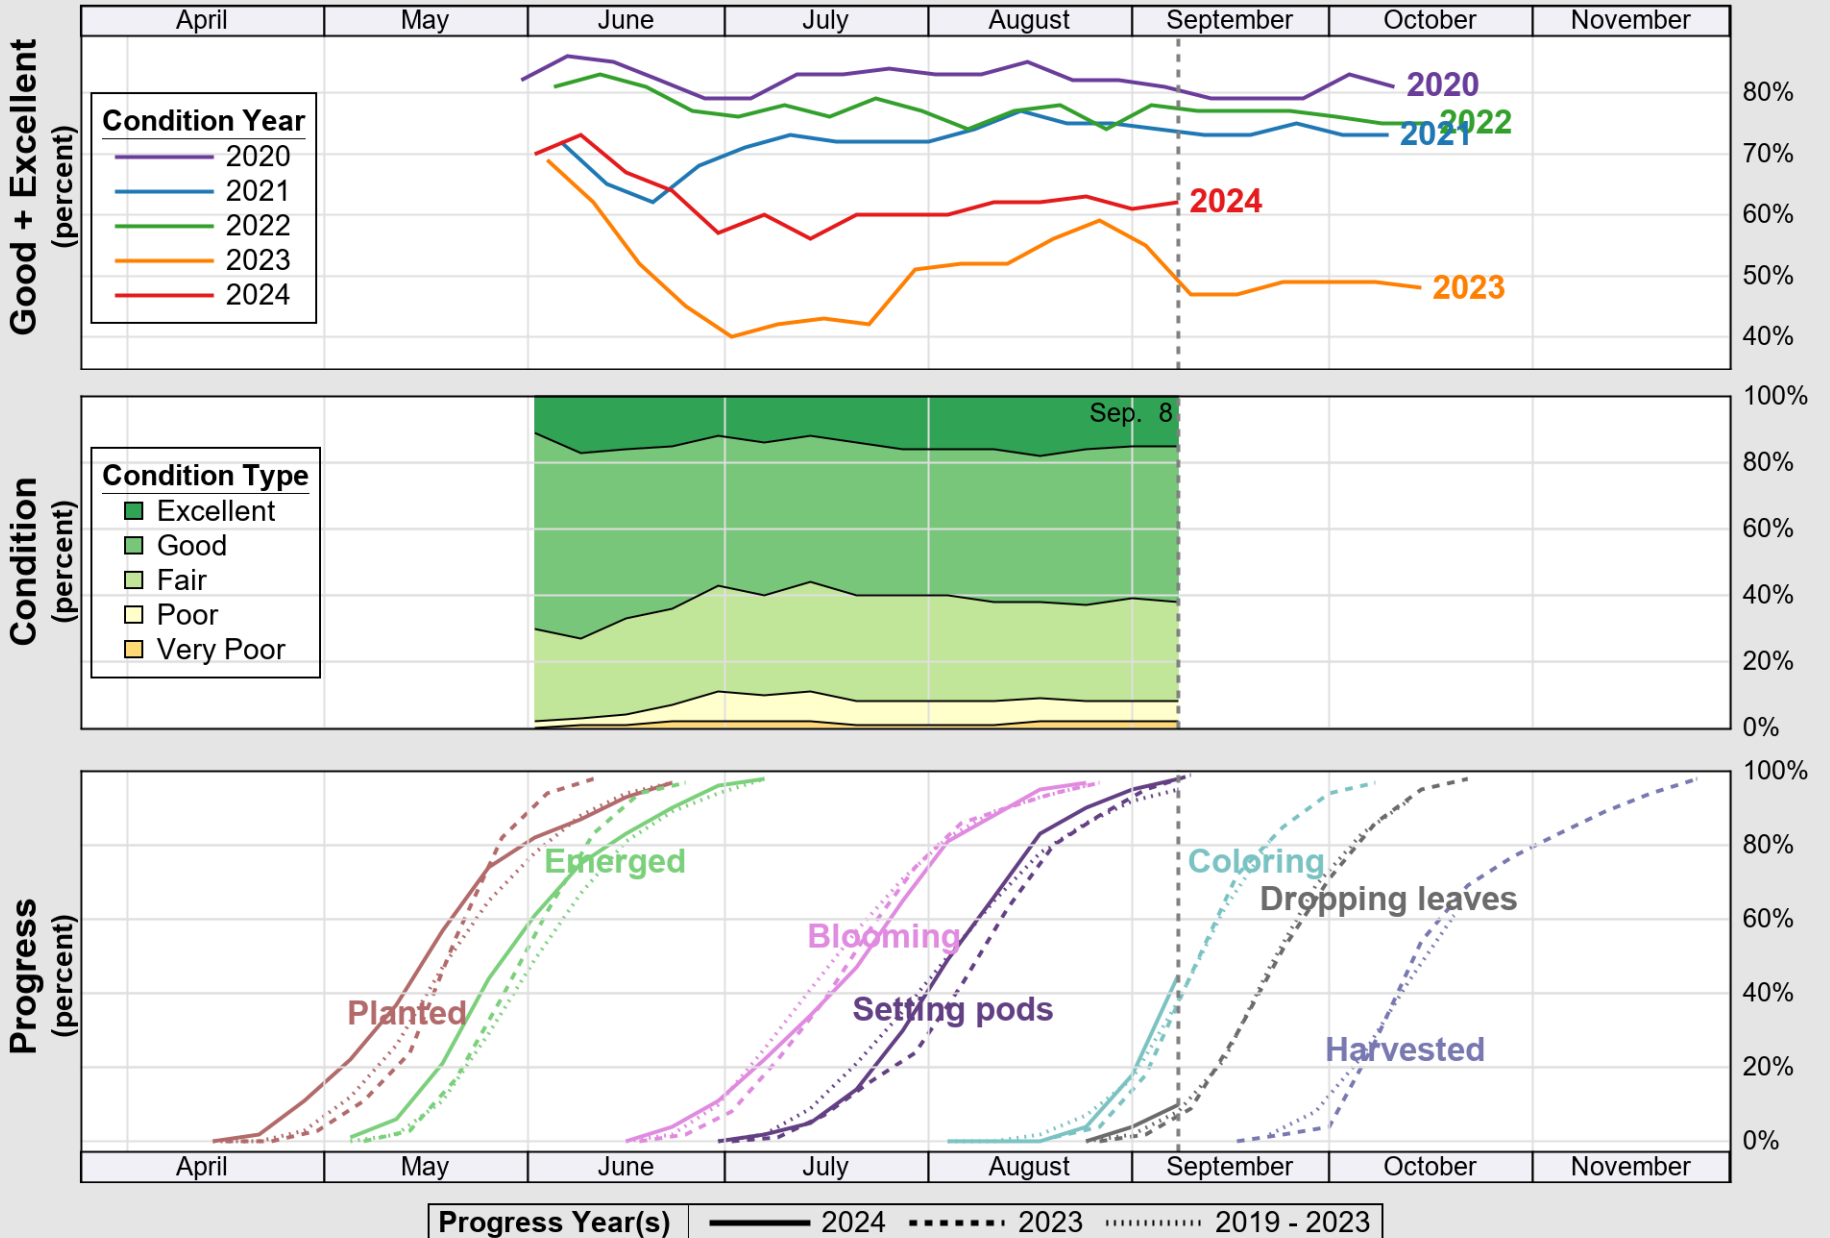

USDA

Crop Progress and Condition: Corn in Wisconsin , 2024

NASS

Source: National Agricultural Statistics Service (NASS), Crop Progress Report

USDA

Crop Progress and Condition: Oats in Wisconsin , 2024

NASS

Source: National Agricultural Statistics Service (NASS), Crop Progress Report

Source: National Agricultural Statistics Service (NASS), Crop Progress Report

USDA

Crop Progress and Condition: Soybeans in Wisconsin , 2024

NASS

Source: National Agricultural Statistics Service (NASS), Crop Progress Report

USDA

Crop Progress and Condition: Winter Wheat in Wisconsin , 2024

NASS

Source: National Agricultural Statistics Service (NASS), Crop Progress Report