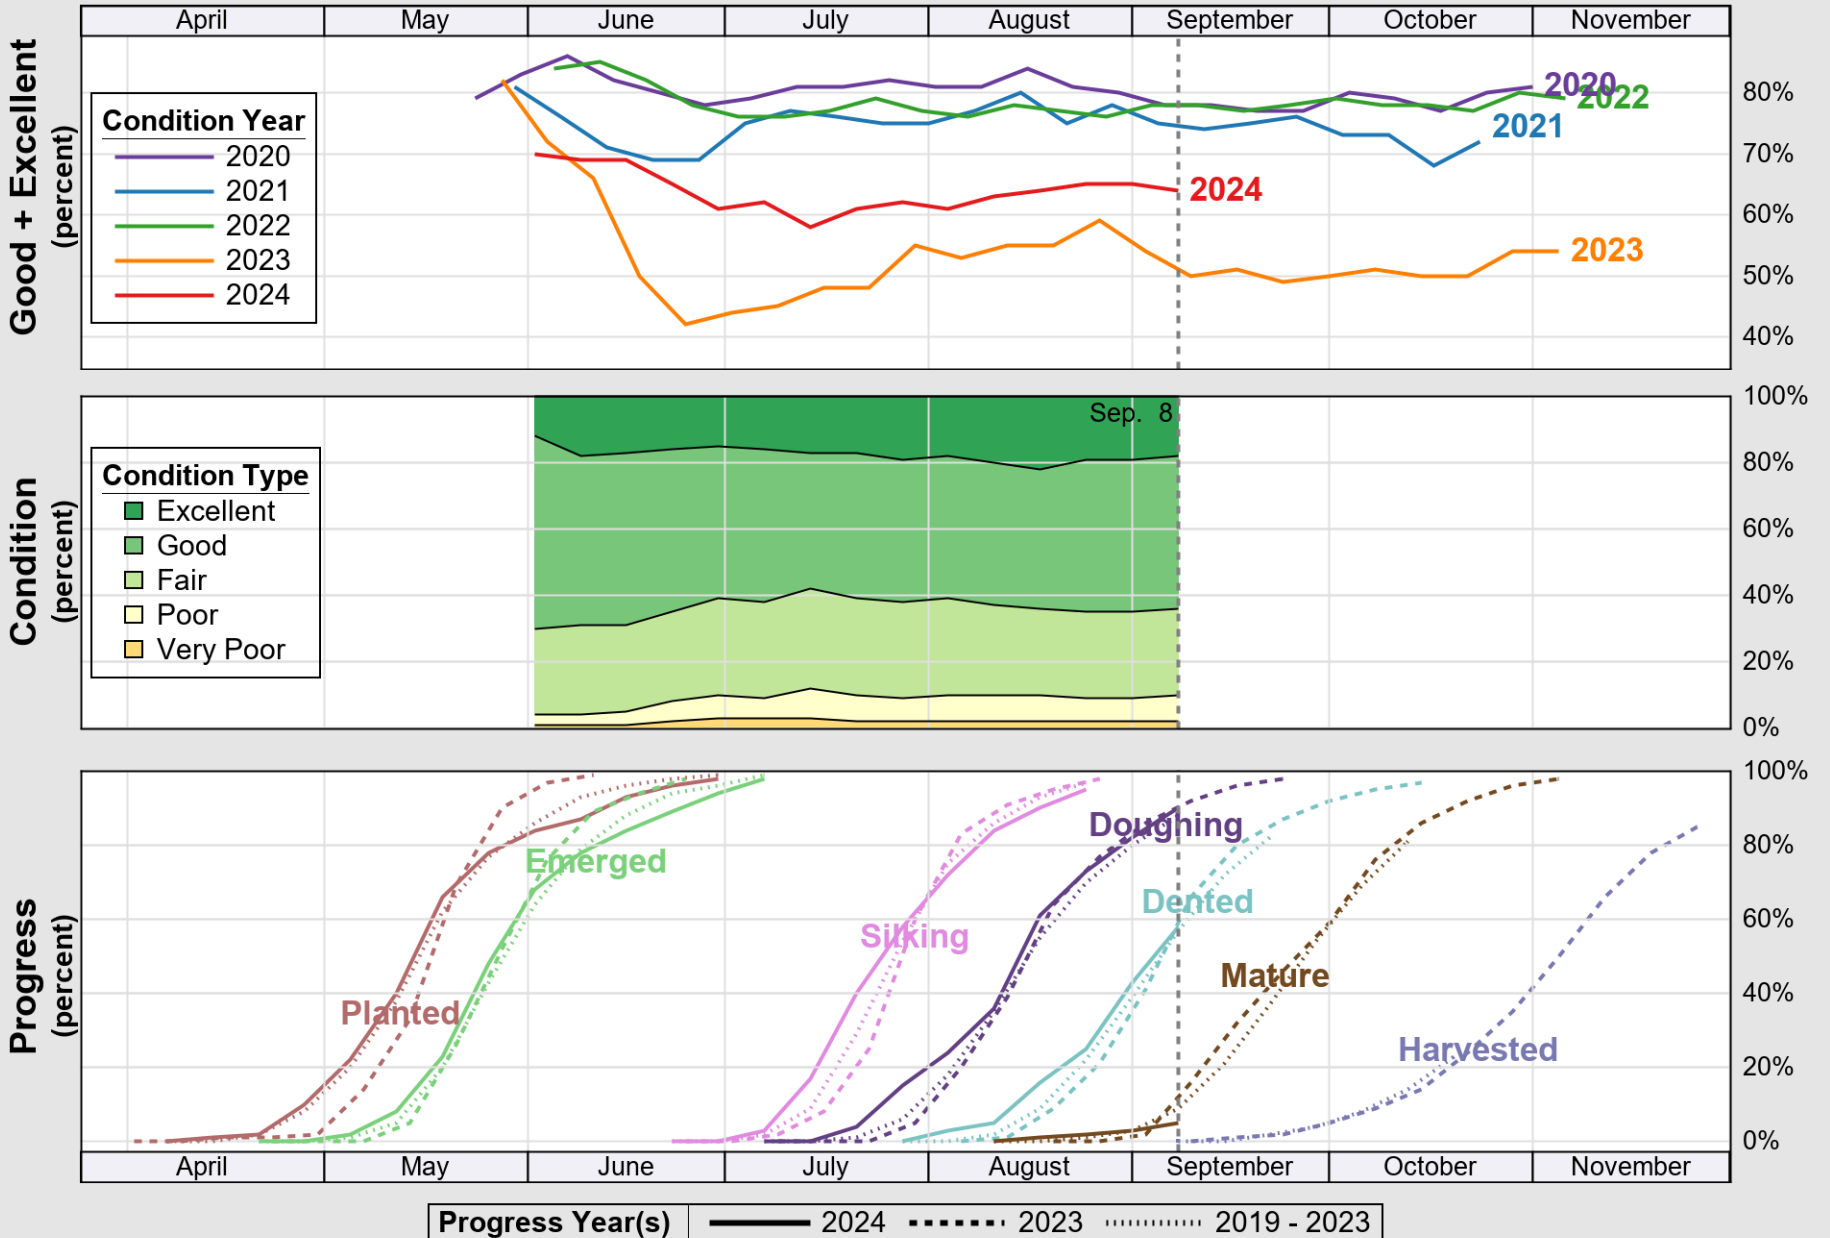

USDA

Crop Progress and Condition: Corn in Wisconsin , 2024

NASS

Source: National Agricultural Statistics Service (NASS), Crop Progress Report

USDA

Crop Progress and Condition: Oats in Wisconsin , 2024

NASS

Source: National Agricultural Statistics Service (NASS), Crop Progress Report

Source: National Agricultural Statistics Service (NASS), Crop Progress Report

USDA

Crop Progress and Condition: Soybeans in Wisconsin , 2024

NASS

Source: National Agricultural Statistics Service (NASS), Crop Progress Report

USDA

Crop Progress and Condition: Winter Wheat in Wisconsin , 2024

NASS

Source: National Agricultural Statistics Service (NASS), Crop Progress Report