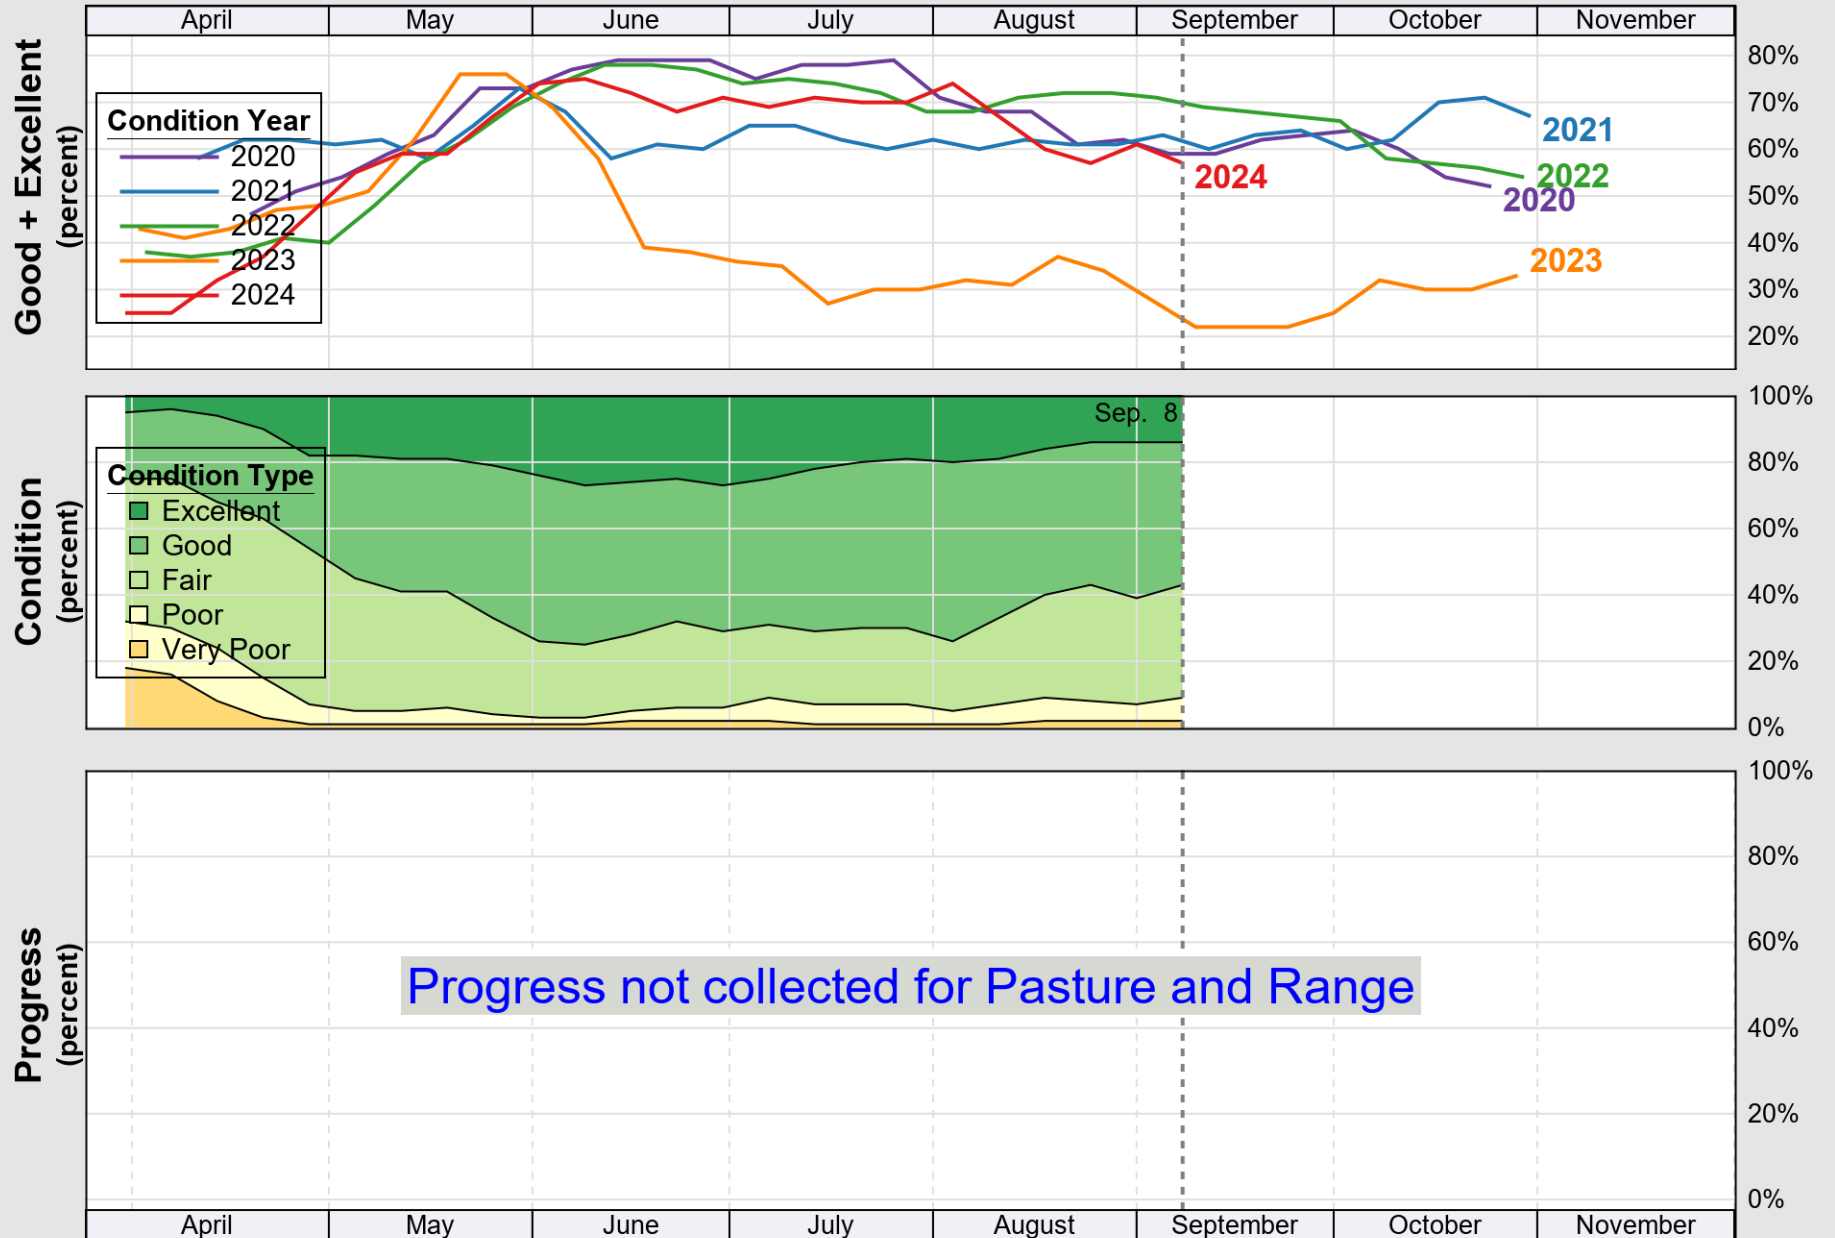

USDA

Crop Progress and Condition: Corn in Wisconsin , 2024

NASS

Source: National Agricultural Statistics Service (NASS), Crop Progress Report

USDA

Crop Progress and Condition: Oats in Wisconsin , 2024

NASS

Source: National Agricultural Statistics Service (NASS), Crop Progress Report

Source: National Agricultural Statistics Service (NASS), Crop Progress Report

USDA

Crop Progress and Condition: Soybeans in Wisconsin , 2024

NASS

Source: National Agricultural Statistics Service (NASS), Crop Progress Report

USDA

Crop Progress and Condition: Winter Wheat in Wisconsin , 2024

NASS

Source: National Agricultural Statistics Service (NASS), Crop Progress Report