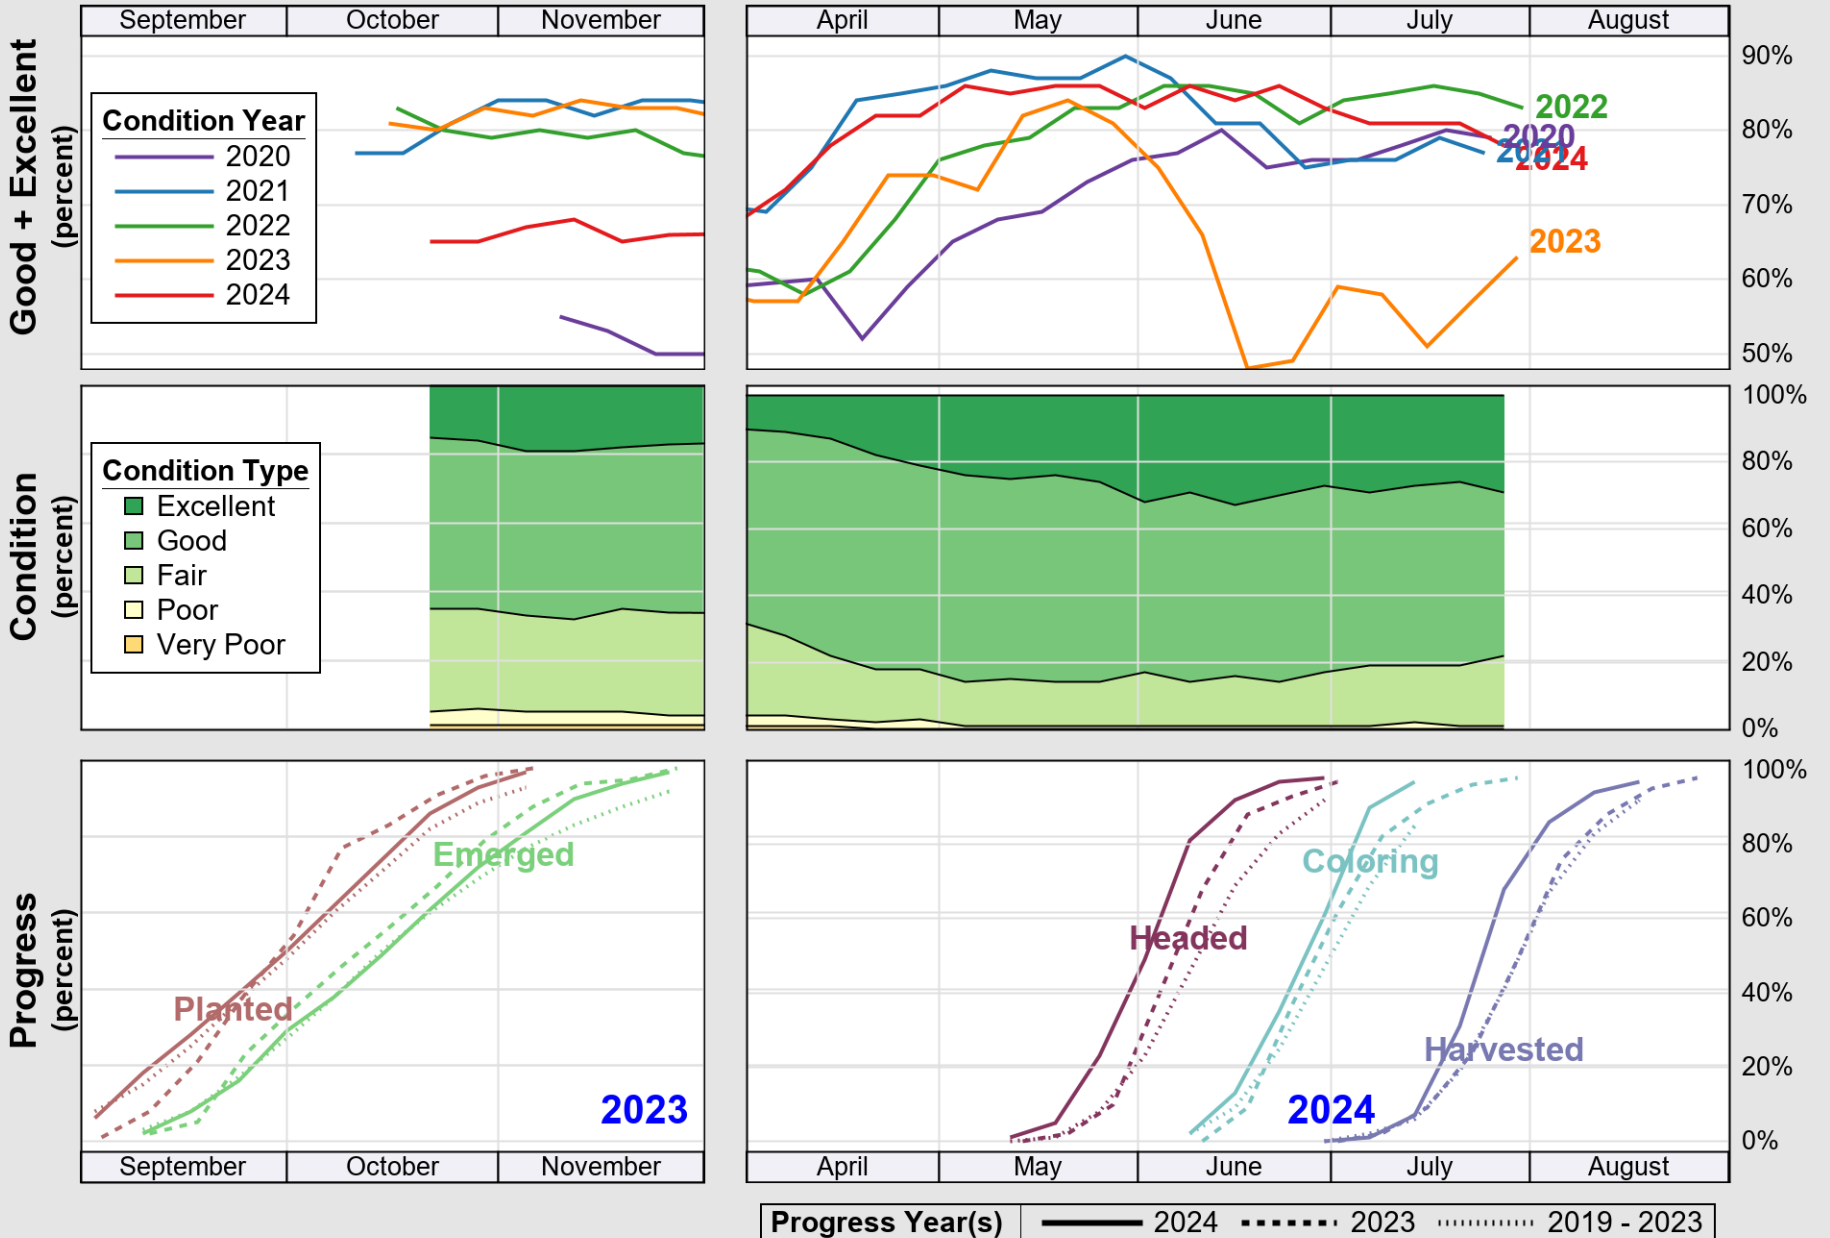

USDA

Crop Progress and Condition: Corn in Wisconsin , 2024

NASS

Source: National Agricultural Statistics Service (NASS), Crop Progress Report

USDA

Crop Progress and Condition: Oats in Wisconsin , 2024

NASS

Source: National Agricultural Statistics Service (NASS), Crop Progress Report

Source: National Agricultural Statistics Service (NASS), Crop Progress Report

USDA

Crop Progress and Condition: Soybeans in Wisconsin , 2024

NASS

Source: National Agricultural Statistics Service (NASS), Crop Progress Report

USDA

Crop Progress and Condition: Winter Wheat in Wisconsin , 2024

NASS

Source: National Agricultural Statistics Service (NASS), Crop Progress Report