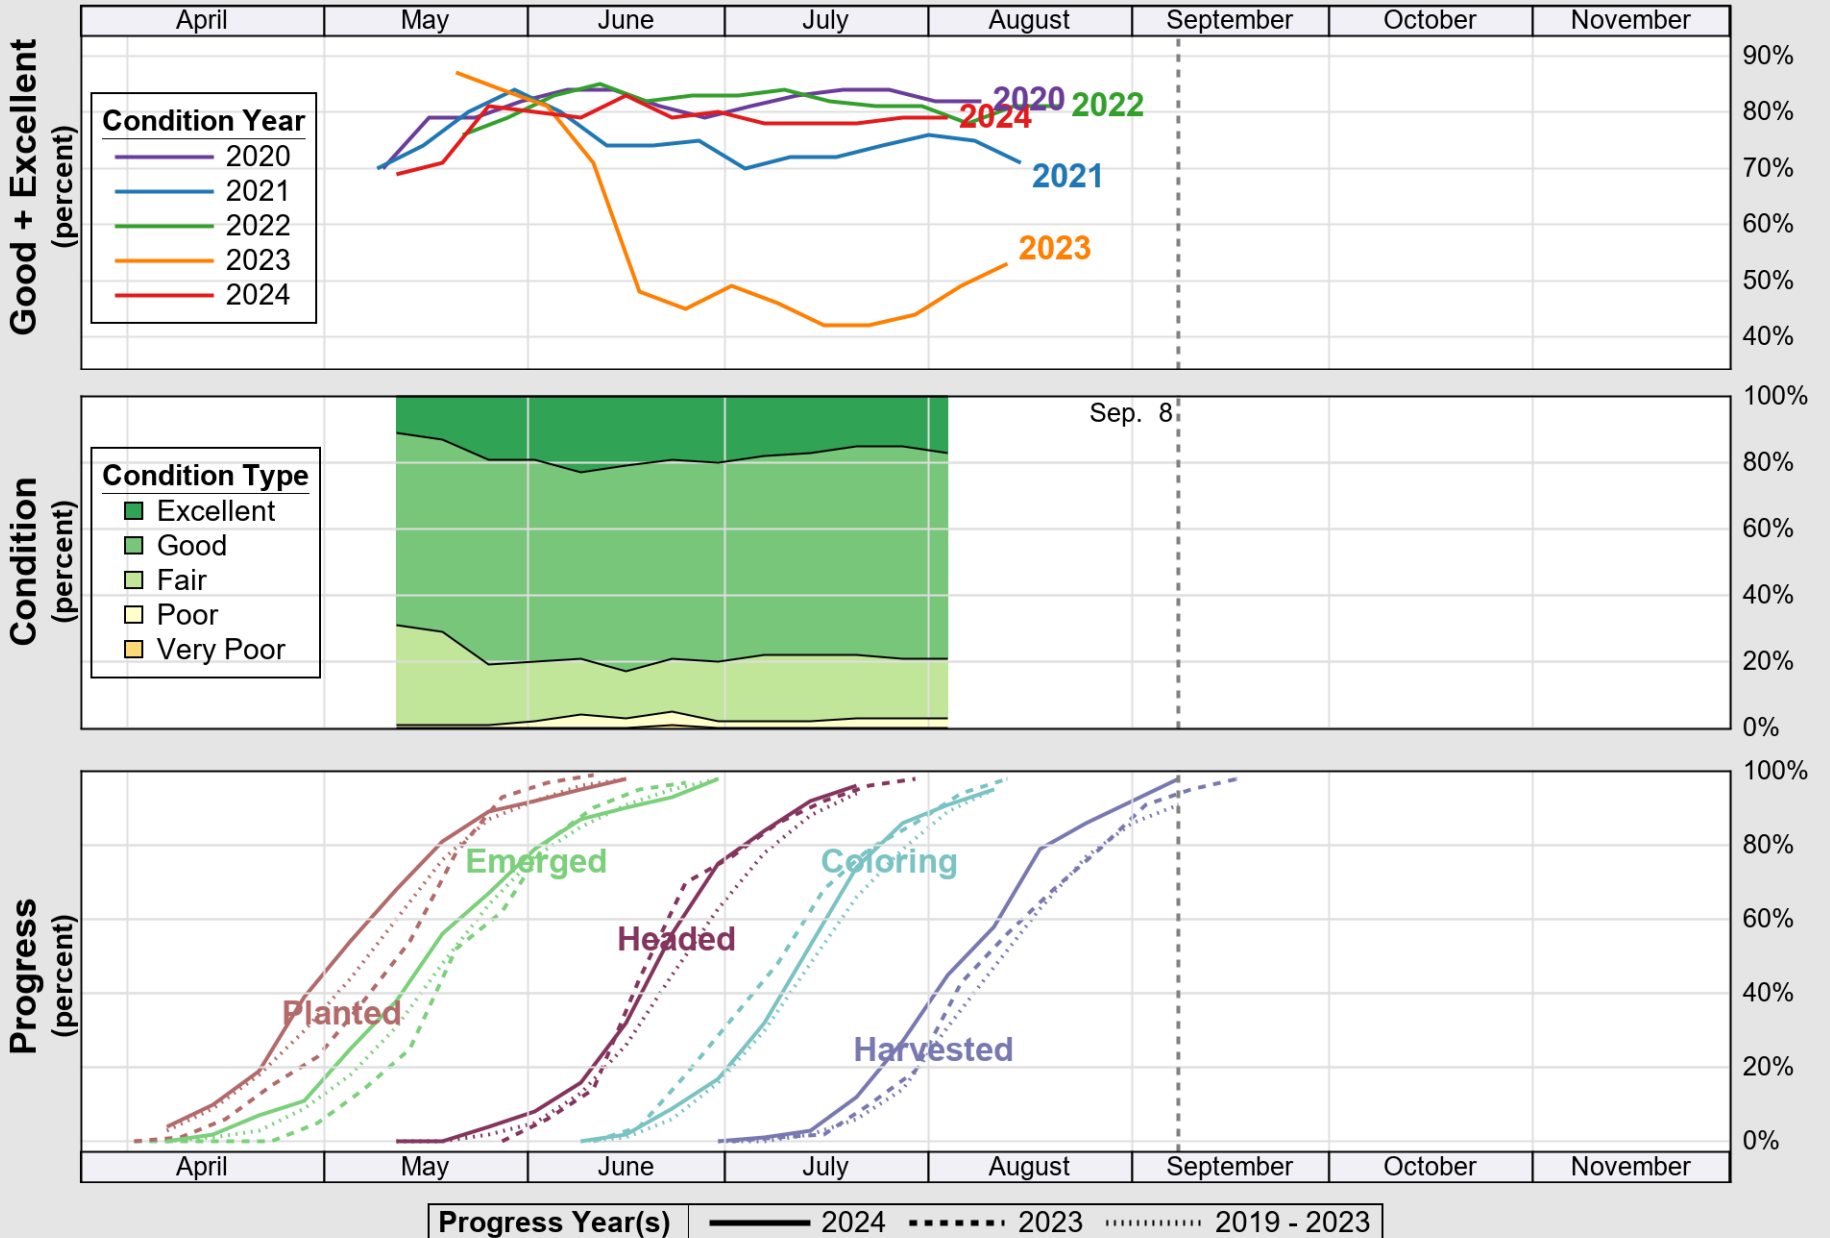

USDA

Crop Progress and Condition: Corn in Wisconsin , 2024

NASS

Source: National Agricultural Statistics Service (NASS), Crop Progress Report

USDA

Crop Progress and Condition: Oats in Wisconsin , 2024

NASS

Source: National Agricultural Statistics Service (NASS), Crop Progress Report

Source: National Agricultural Statistics Service (NASS), Crop Progress Report

USDA

Crop Progress and Condition: Soybeans in Wisconsin , 2024

NASS

Source: National Agricultural Statistics Service (NASS), Crop Progress Report

USDA

Crop Progress and Condition: Winter Wheat in Wisconsin , 2024

NASS

Source: National Agricultural Statistics Service (NASS), Crop Progress Report