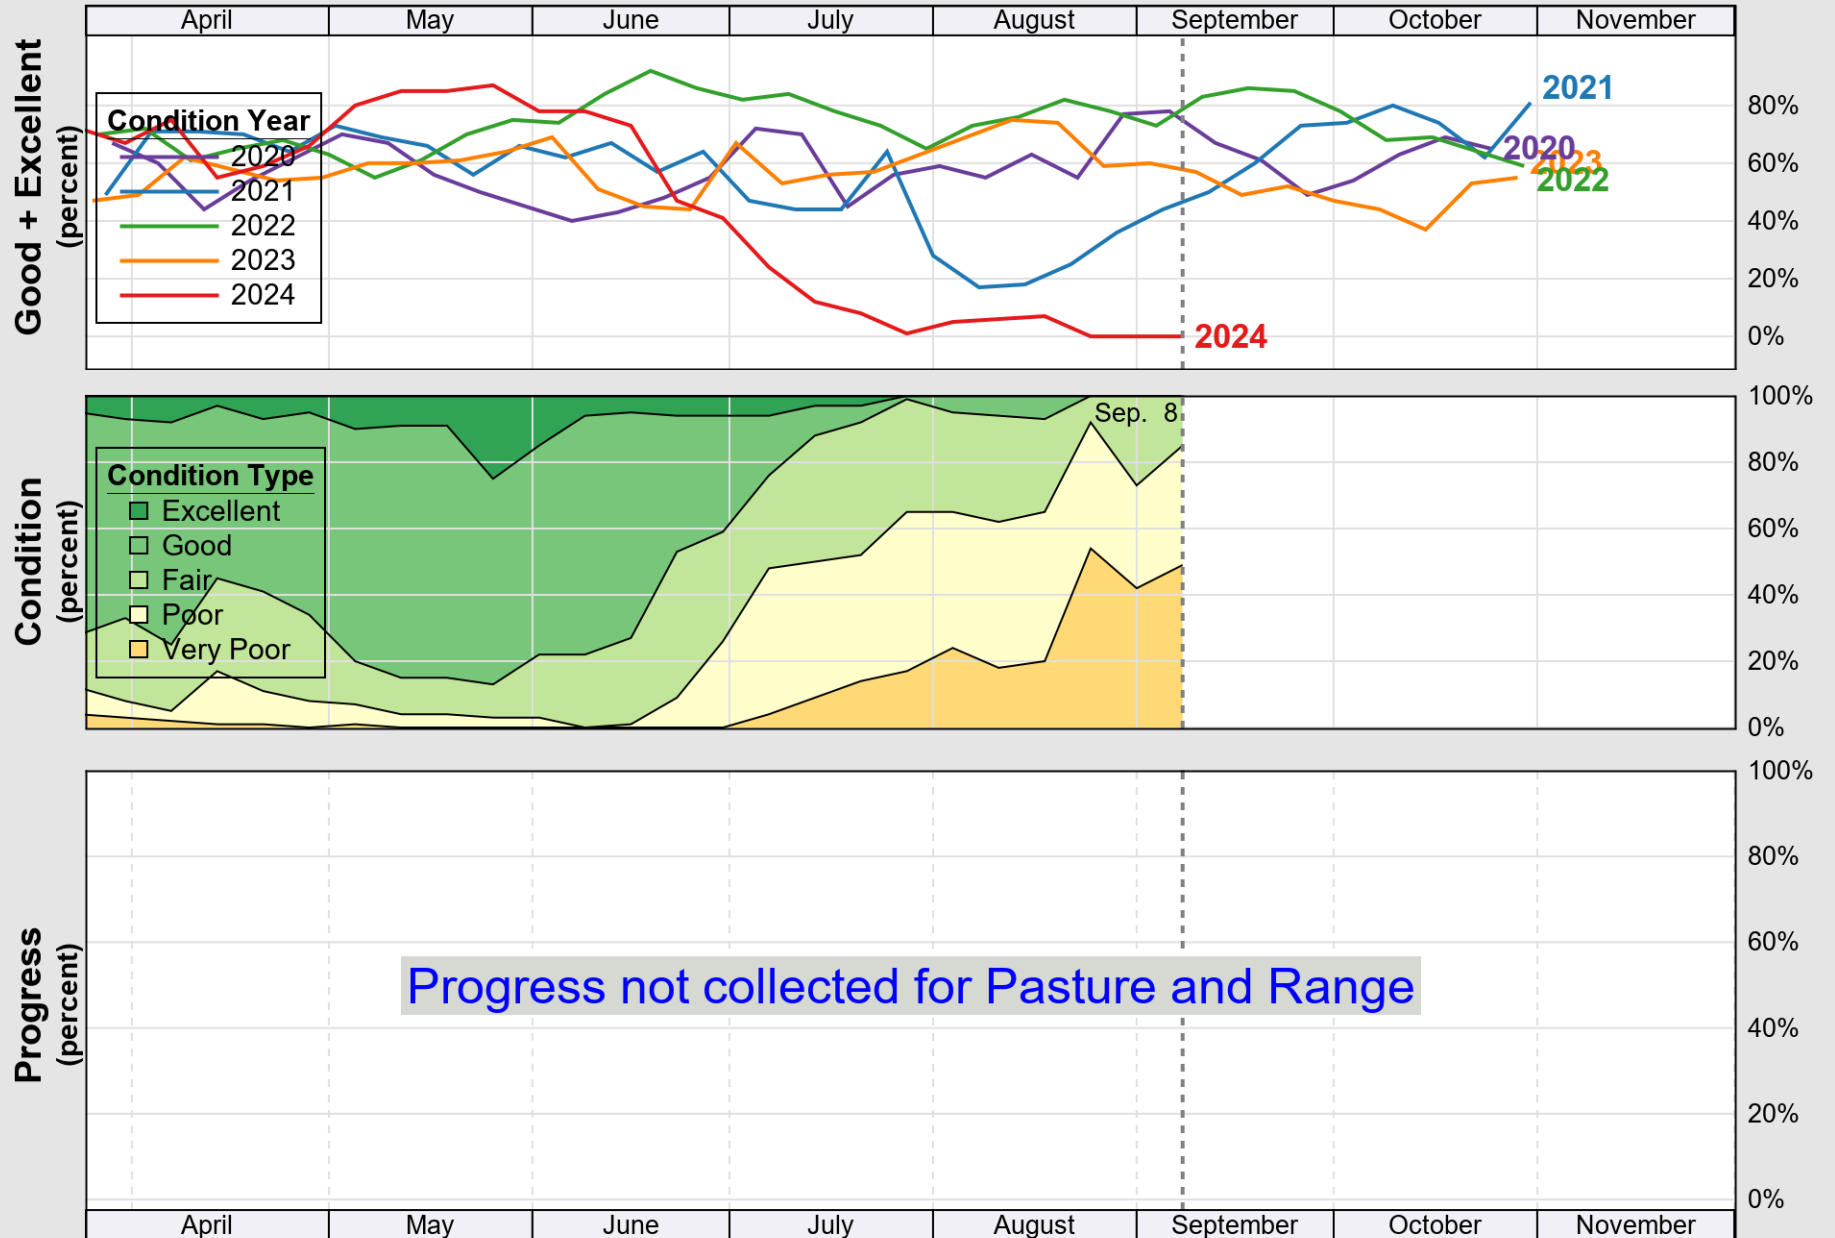

USDA

Crop Progress and Condition: Corn in West Virginia , 2024

NASS

Source: National Agricultural Statistics Service (NASS), Crop Progress Report

USDA Crop Progress and Condition: Pasture and Range in West Virginia , 2024 **NASS**

Source: National Agricultural Statistics Service (NASS), Crop Progress Report

USDA

Crop Progress and Condition: Soybeans in West Virginia , 2024

NASS

Source: National Agricultural Statistics Service (NASS), Crop Progress Report

USDA

Crop Progress and Condition: Winter Wheat in West Virginia , 2024

NASS

Source: National Agricultural Statistics Service (NASS), Crop Progress Report