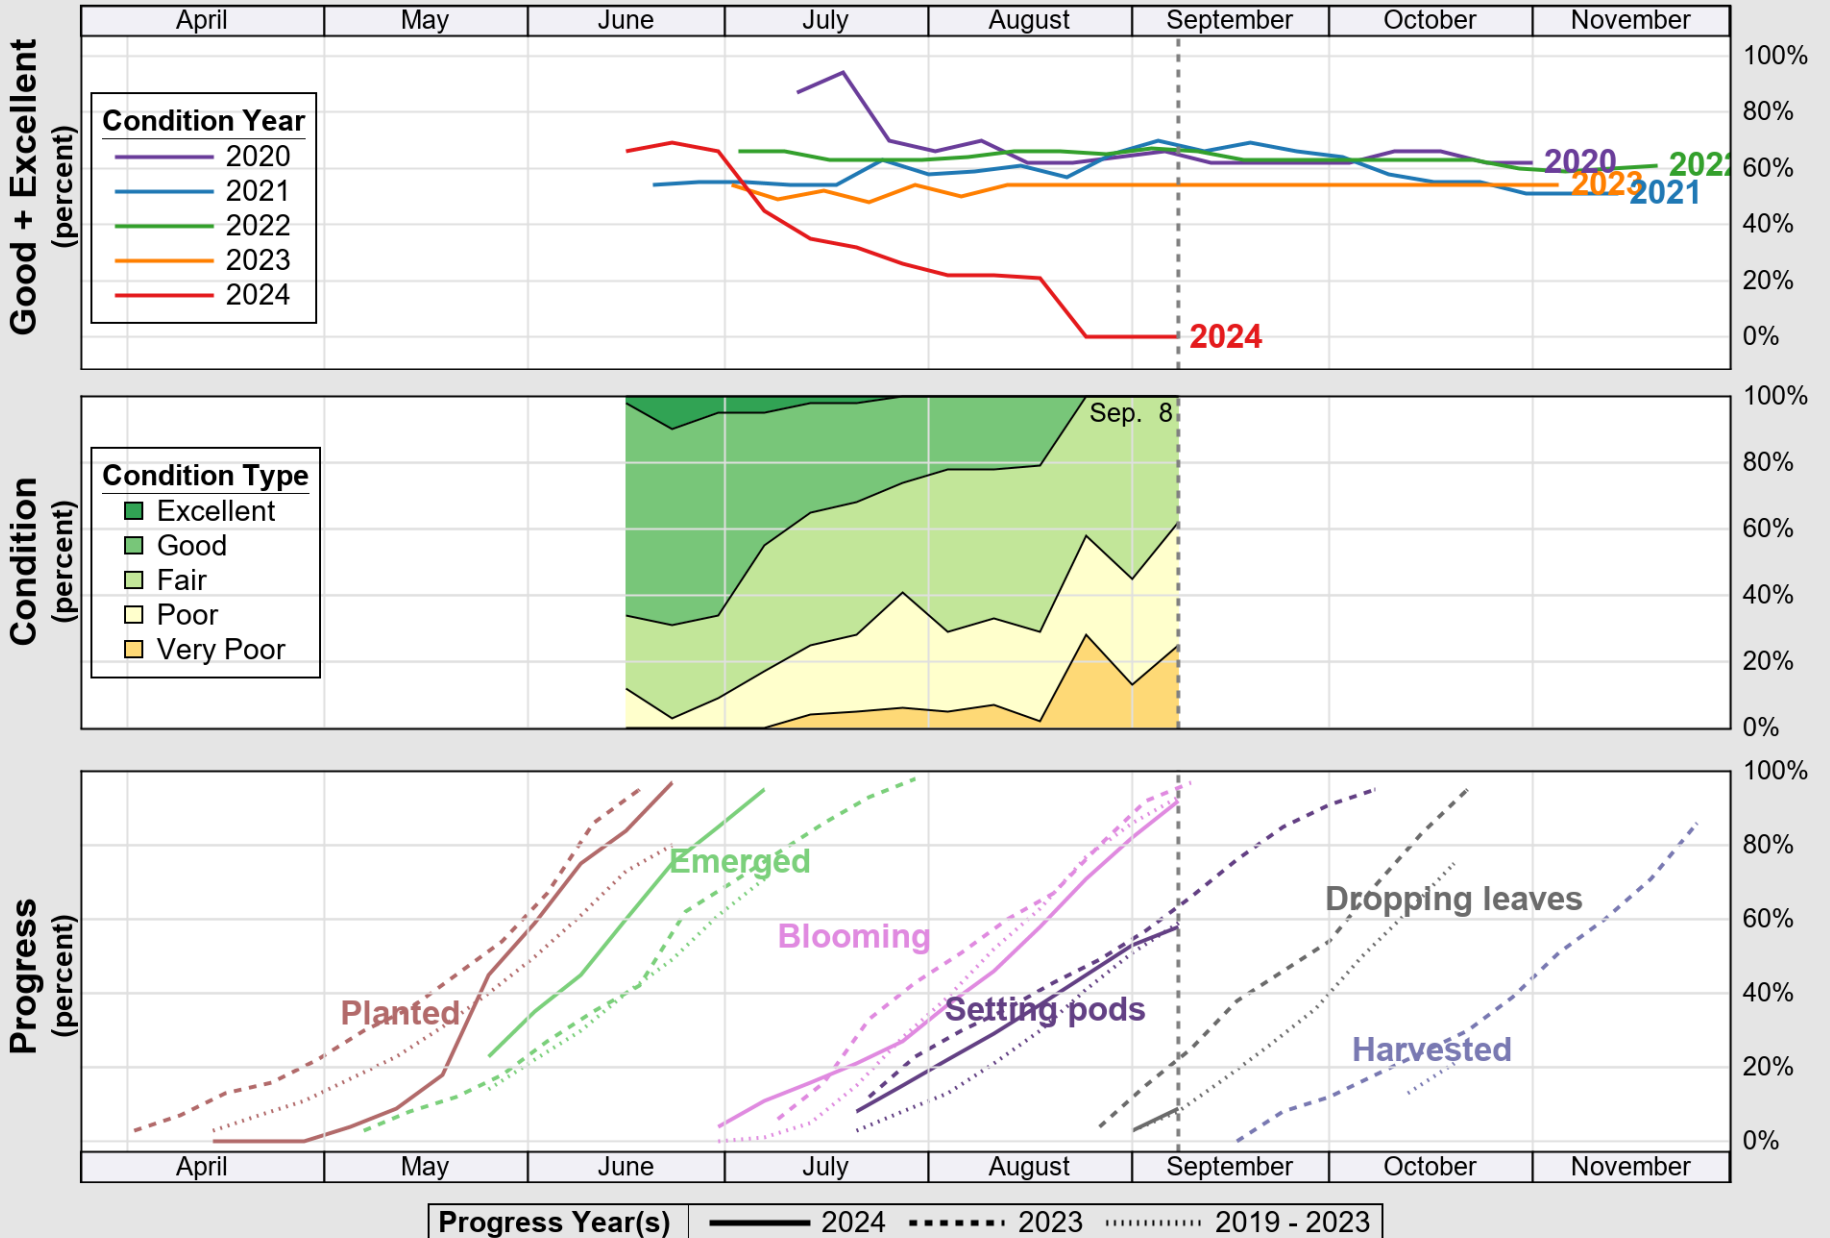

USDA

Crop Progress and Condition: Corn in West Virginia , 2024

NASS

Source: National Agricultural Statistics Service (NASS), Crop Progress Report

USDA Crop Progress and Condition: Pasture and Range in West Virginia , 2024 **NASS**

Source: National Agricultural Statistics Service (NASS), Crop Progress Report

USDA

Crop Progress and Condition: Soybeans in West Virginia , 2024

NASS

Source: National Agricultural Statistics Service (NASS), Crop Progress Report

USDA

Crop Progress and Condition: Winter Wheat in West Virginia , 2024

NASS

Source: National Agricultural Statistics Service (NASS), Crop Progress Report