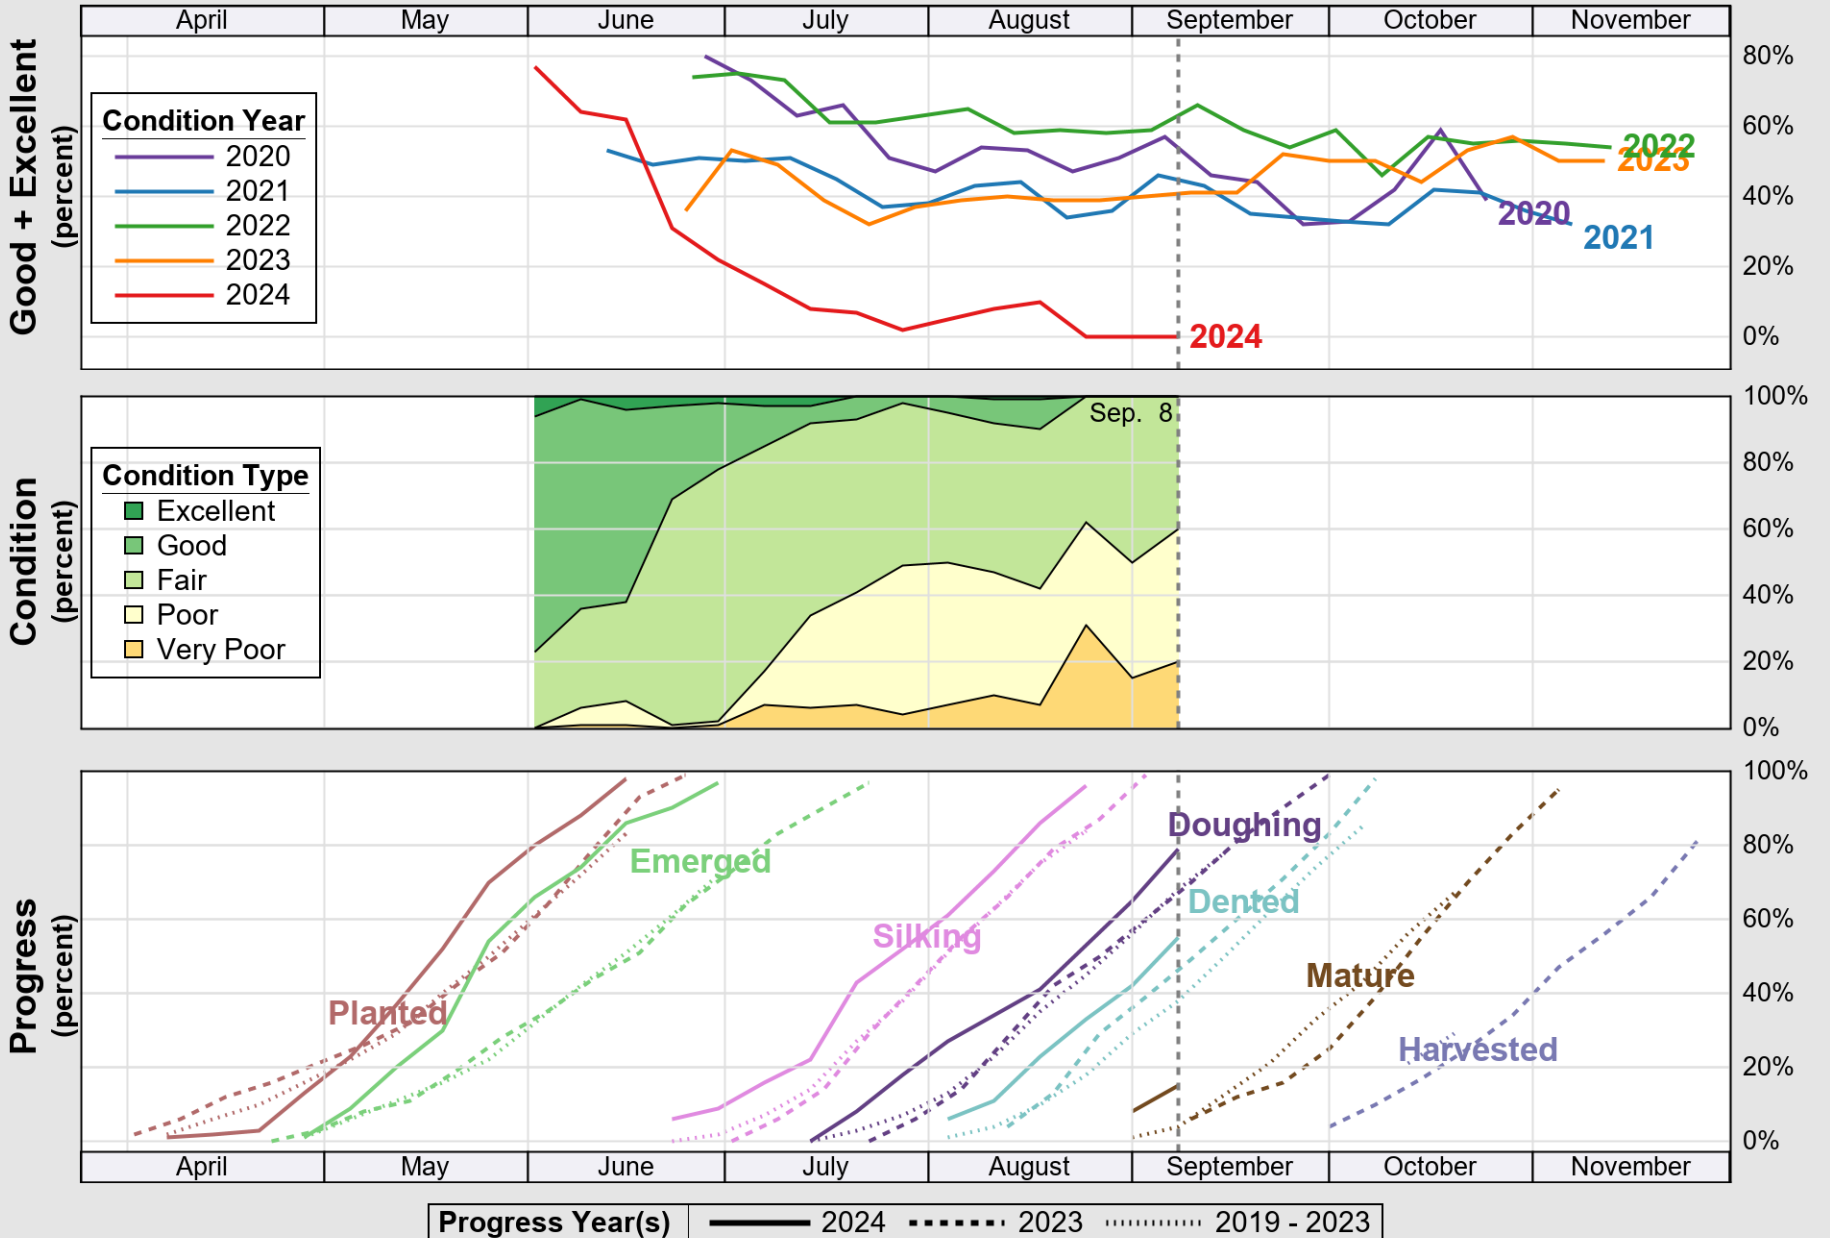

USDA

Crop Progress and Condition: Corn in West Virginia , 2024

NASS

Source: National Agricultural Statistics Service (NASS), Crop Progress Report

USDA Crop Progress and Condition: Pasture and Range in West Virginia , 2024 **NASS**

Source: National Agricultural Statistics Service (NASS), Crop Progress Report

USDA

Crop Progress and Condition: Soybeans in West Virginia , 2024

NASS

Source: National Agricultural Statistics Service (NASS), Crop Progress Report

USDA

Crop Progress and Condition: Winter Wheat in West Virginia , 2024

NASS

Source: National Agricultural Statistics Service (NASS), Crop Progress Report