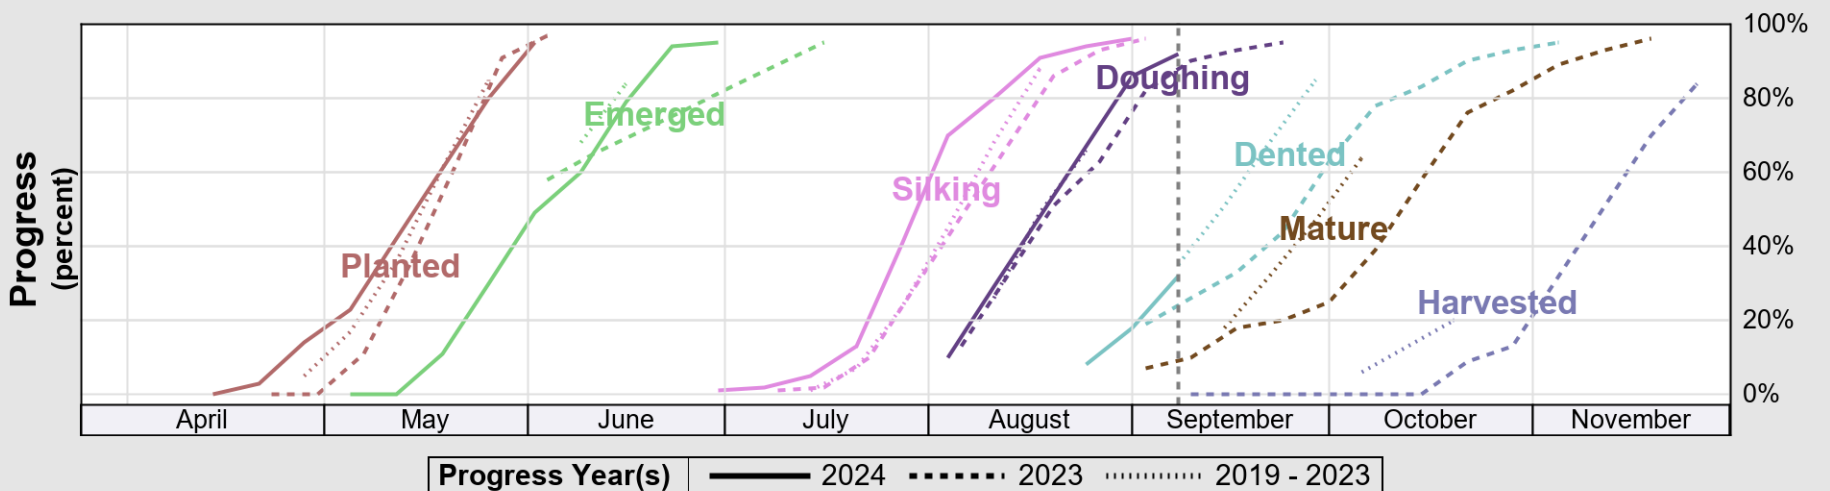

USDA

Crop Progress and Condition: Barley in Wyoming , 2024

NASS

Source: National Agricultural Statistics Service (NASS), Crop Progress Report

USDA

Crop Progress and Condition: Corn in Wyoming , 2024

NASS

Source: National Agricultural Statistics Service (NASS), Crop Progress Report

USDA

Crop Progress and Condition: Pasture and Range in Wyoming , 2024

NASS

Source: National Agricultural Statistics Service (NASS), Crop Progress Report

USDA

Crop Progress and Condition: Sugar Beets in Wyoming , 2024