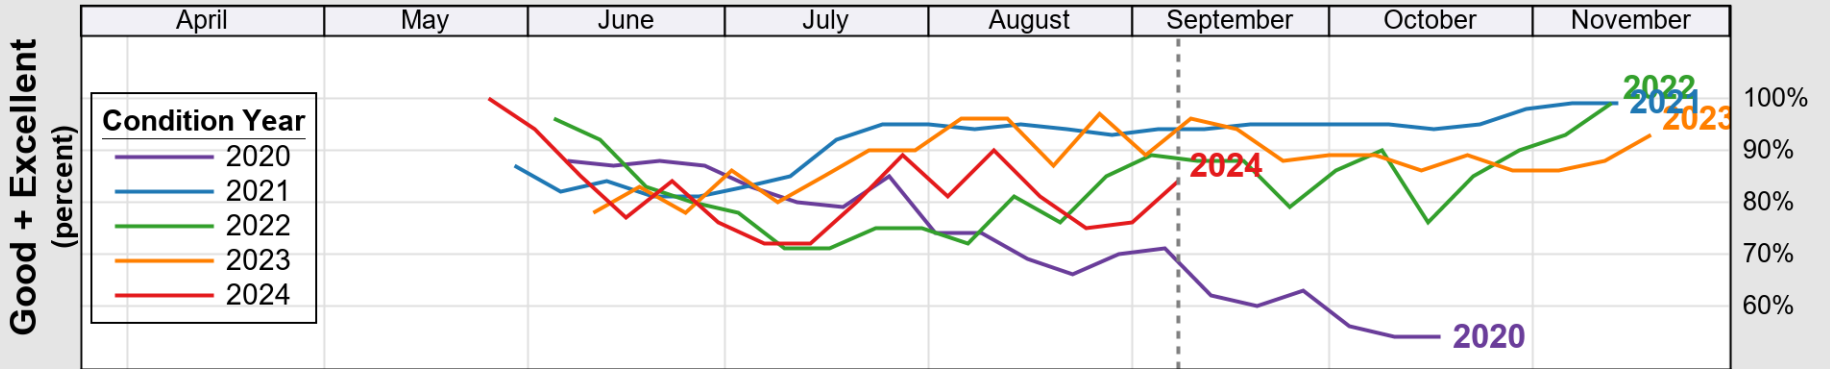

USDA

Crop Progress and Condition: Barley in Wyoming , 2024

NASS

Source: National Agricultural Statistics Service (NASS), Crop Progress Report

USDA

Crop Progress and Condition: Corn in Wyoming , 2024

NASS

Source: National Agricultural Statistics Service (NASS), Crop Progress Report

USDA

Crop Progress and Condition: Pasture and Range in Wyoming , 2024

NASS

Source: National Agricultural Statistics Service (NASS), Crop Progress Report

USDA

Crop Progress and Condition: Sugar Beets in Wyoming , 2024