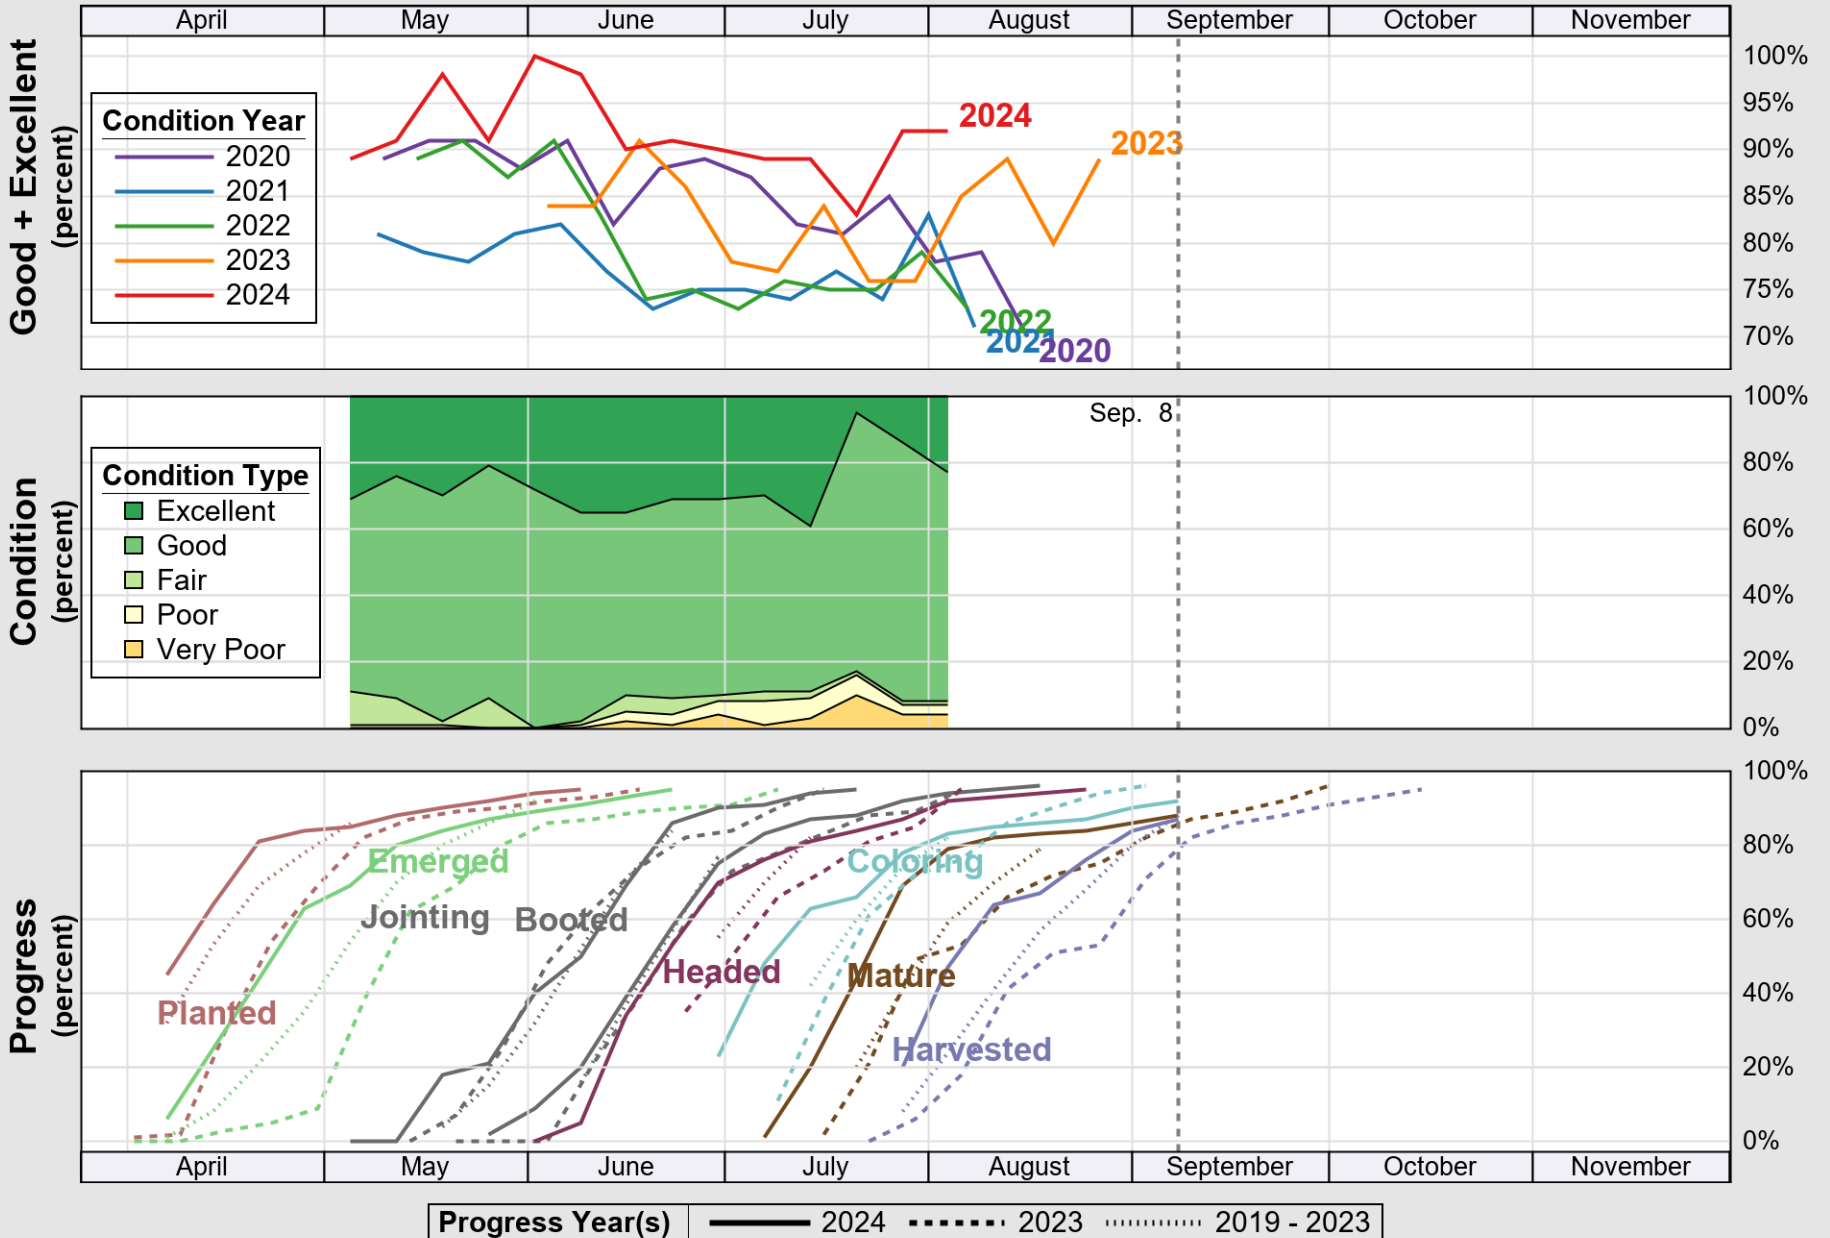

USDA

Crop Progress and Condition: Barley in Wyoming , 2024

NASS

Source: National Agricultural Statistics Service (NASS), Crop Progress Report

USDA

Crop Progress and Condition: Corn in Wyoming , 2024

NASS

Source: National Agricultural Statistics Service (NASS), Crop Progress Report

USDA

Crop Progress and Condition: Pasture and Range in Wyoming , 2024

NASS

Source: National Agricultural Statistics Service (NASS), Crop Progress Report

USDA

Crop Progress and Condition: Sugar Beets in Wyoming , 2024

NASS

Source: National Agricultural Statistics Service (NASS), Crop Progress Report

USDA

Crop Progress and Condition: Winter Wheat in Wyoming, 2024

NASS

Source: National Agricultural Statistics Service (NASS), Crop Progress Report