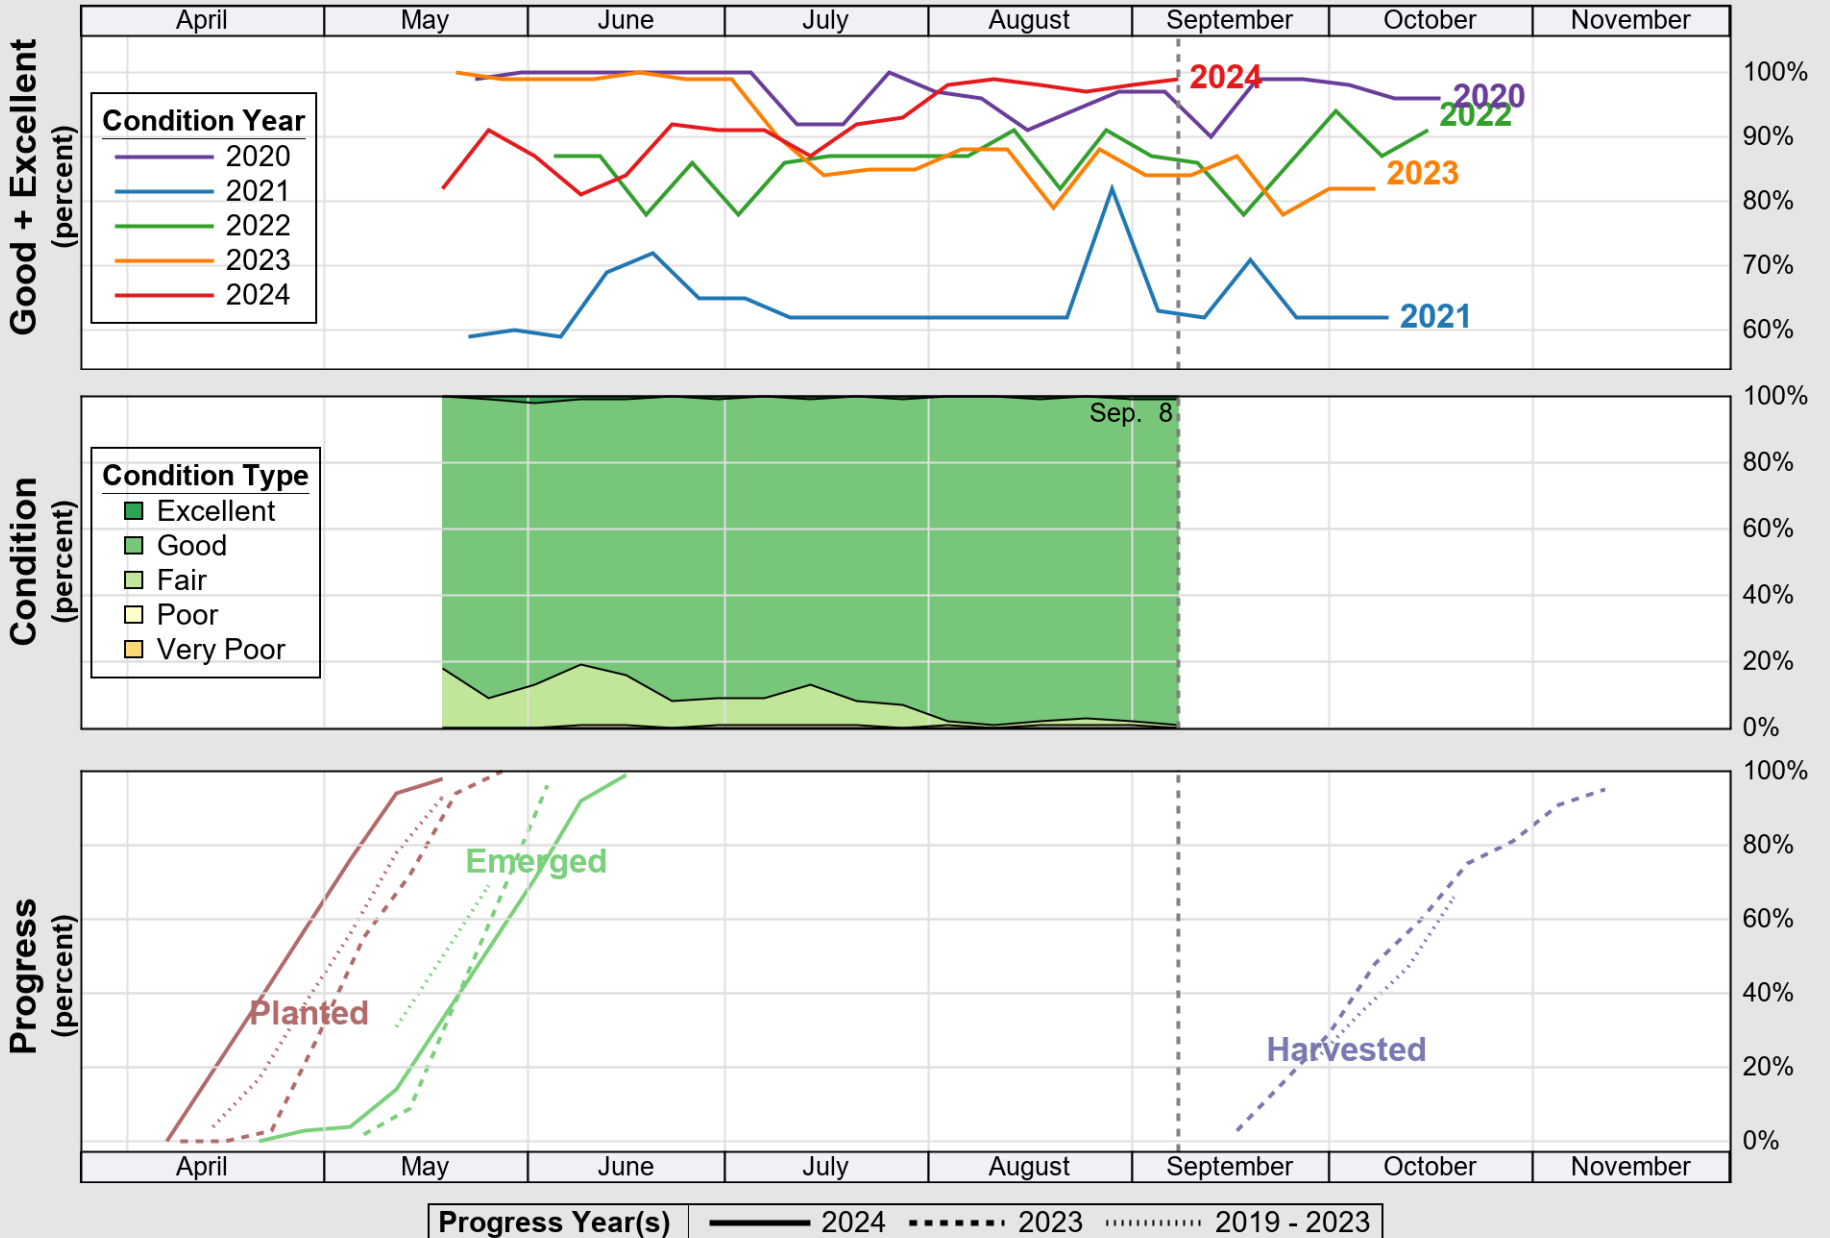

USDA

Crop Progress and Condition: Barley in Wyoming , 2024

NASS

Source: National Agricultural Statistics Service (NASS), Crop Progress Report

USDA

Crop Progress and Condition: Corn in Wyoming , 2024

NASS

Source: National Agricultural Statistics Service (NASS), Crop Progress Report

USDA

Crop Progress and Condition: Pasture and Range in Wyoming , 2024

NASS

Source: National Agricultural Statistics Service (NASS), Crop Progress Report

USDA

Crop Progress and Condition: Sugar Beets in Wyoming , 2024

NASS

Source: National Agricultural Statistics Service (NASS), Crop Progress Report

USDA

Crop Progress and Condition: Winter Wheat in Wyoming, 2024

NASS

Source: National Agricultural Statistics Service (NASS), Crop Progress Report