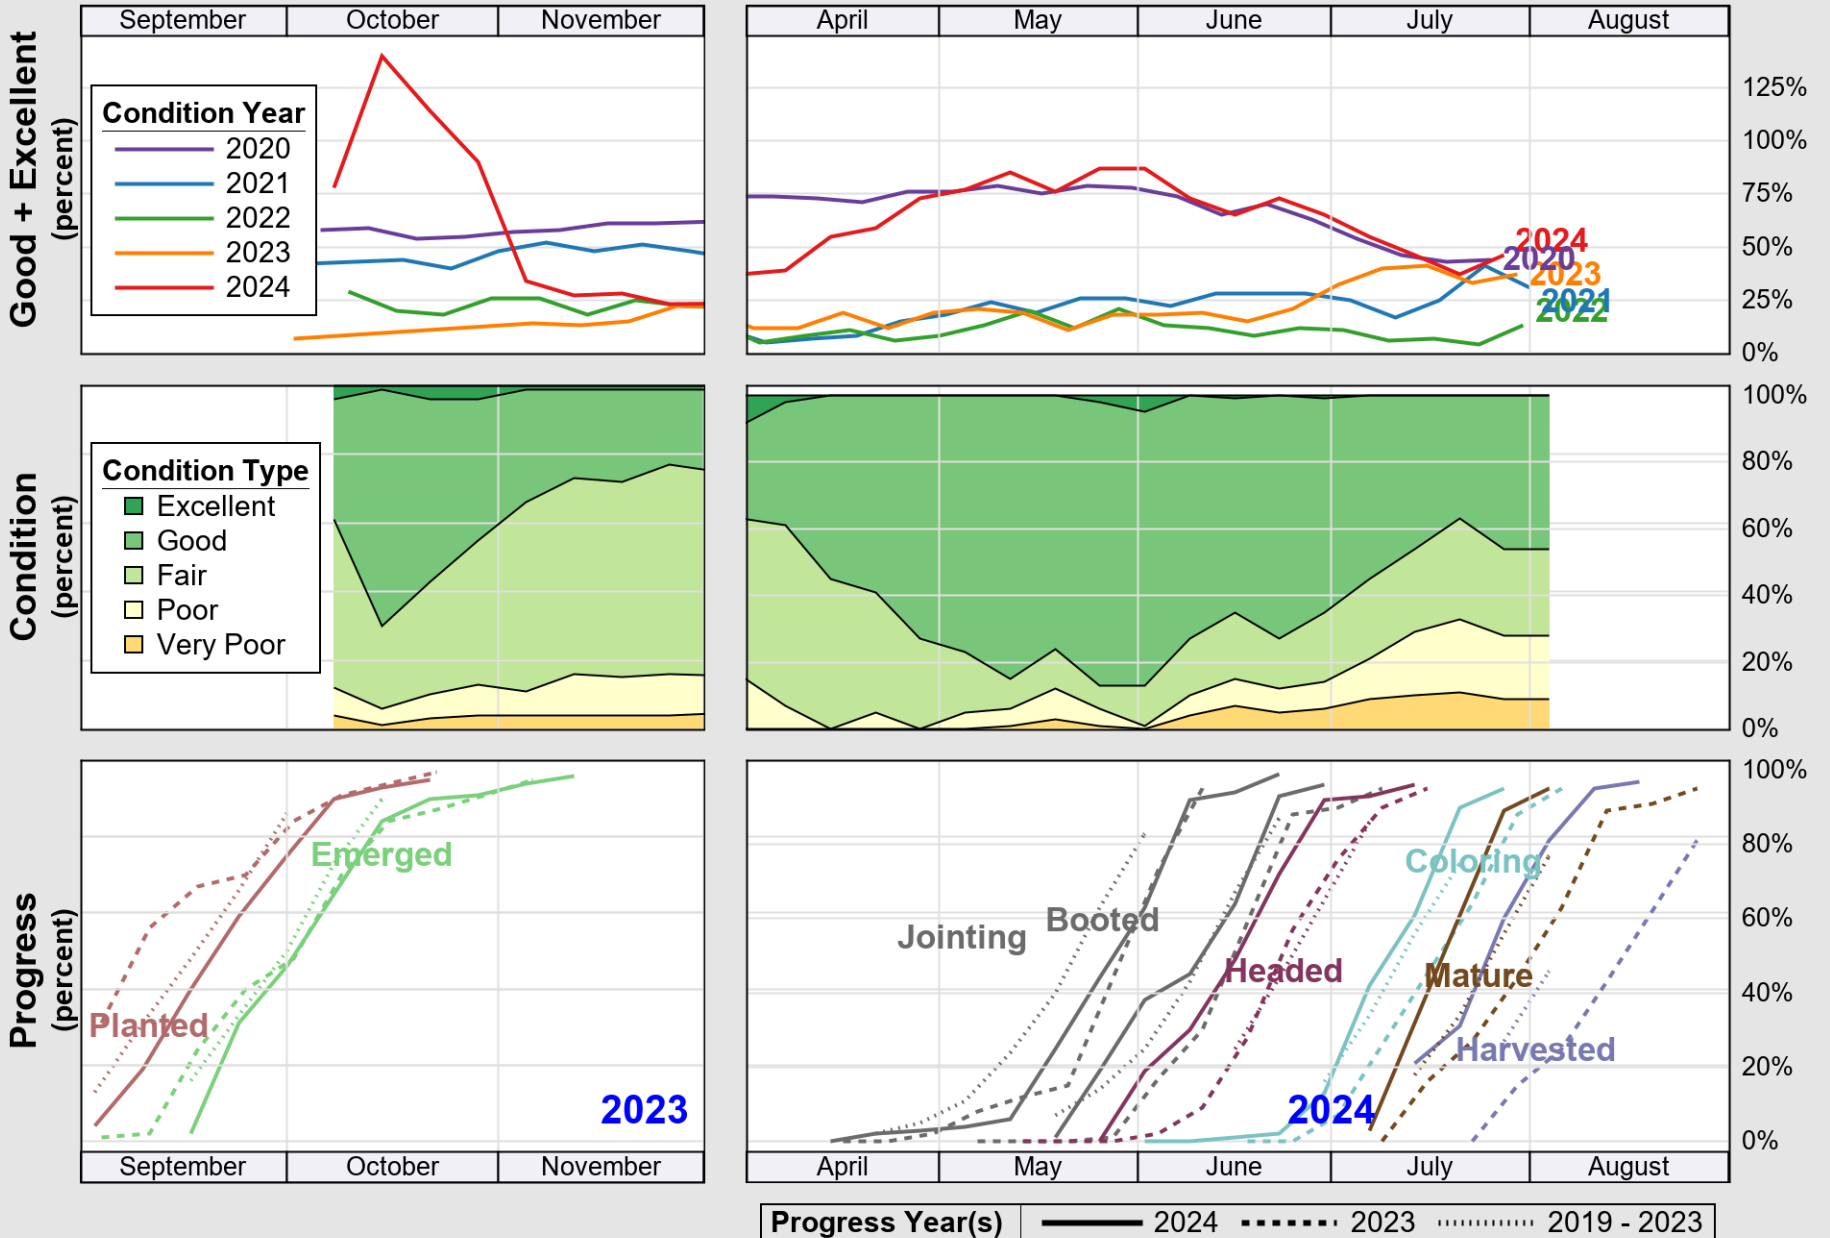

USDA

Crop Progress and Condition: Barley in Wyoming , 2024

NASS

Source: National Agricultural Statistics Service (NASS), Crop Progress Report

USDA

Crop Progress and Condition: Corn in Wyoming , 2024

NASS

Source: National Agricultural Statistics Service (NASS), Crop Progress Report

USDA

Crop Progress and Condition: Pasture and Range in Wyoming , 2024

NASS

Source: National Agricultural Statistics Service (NASS), Crop Progress Report

USDA

Crop Progress and Condition: Sugar Beets in Wyoming , 2024

NASS

Source: National Agricultural Statistics Service (NASS), Crop Progress Report

USDA

Crop Progress and Condition: Winter Wheat in Wyoming, 2024

NASS

Source: National Agricultural Statistics Service (NASS), Crop Progress Report