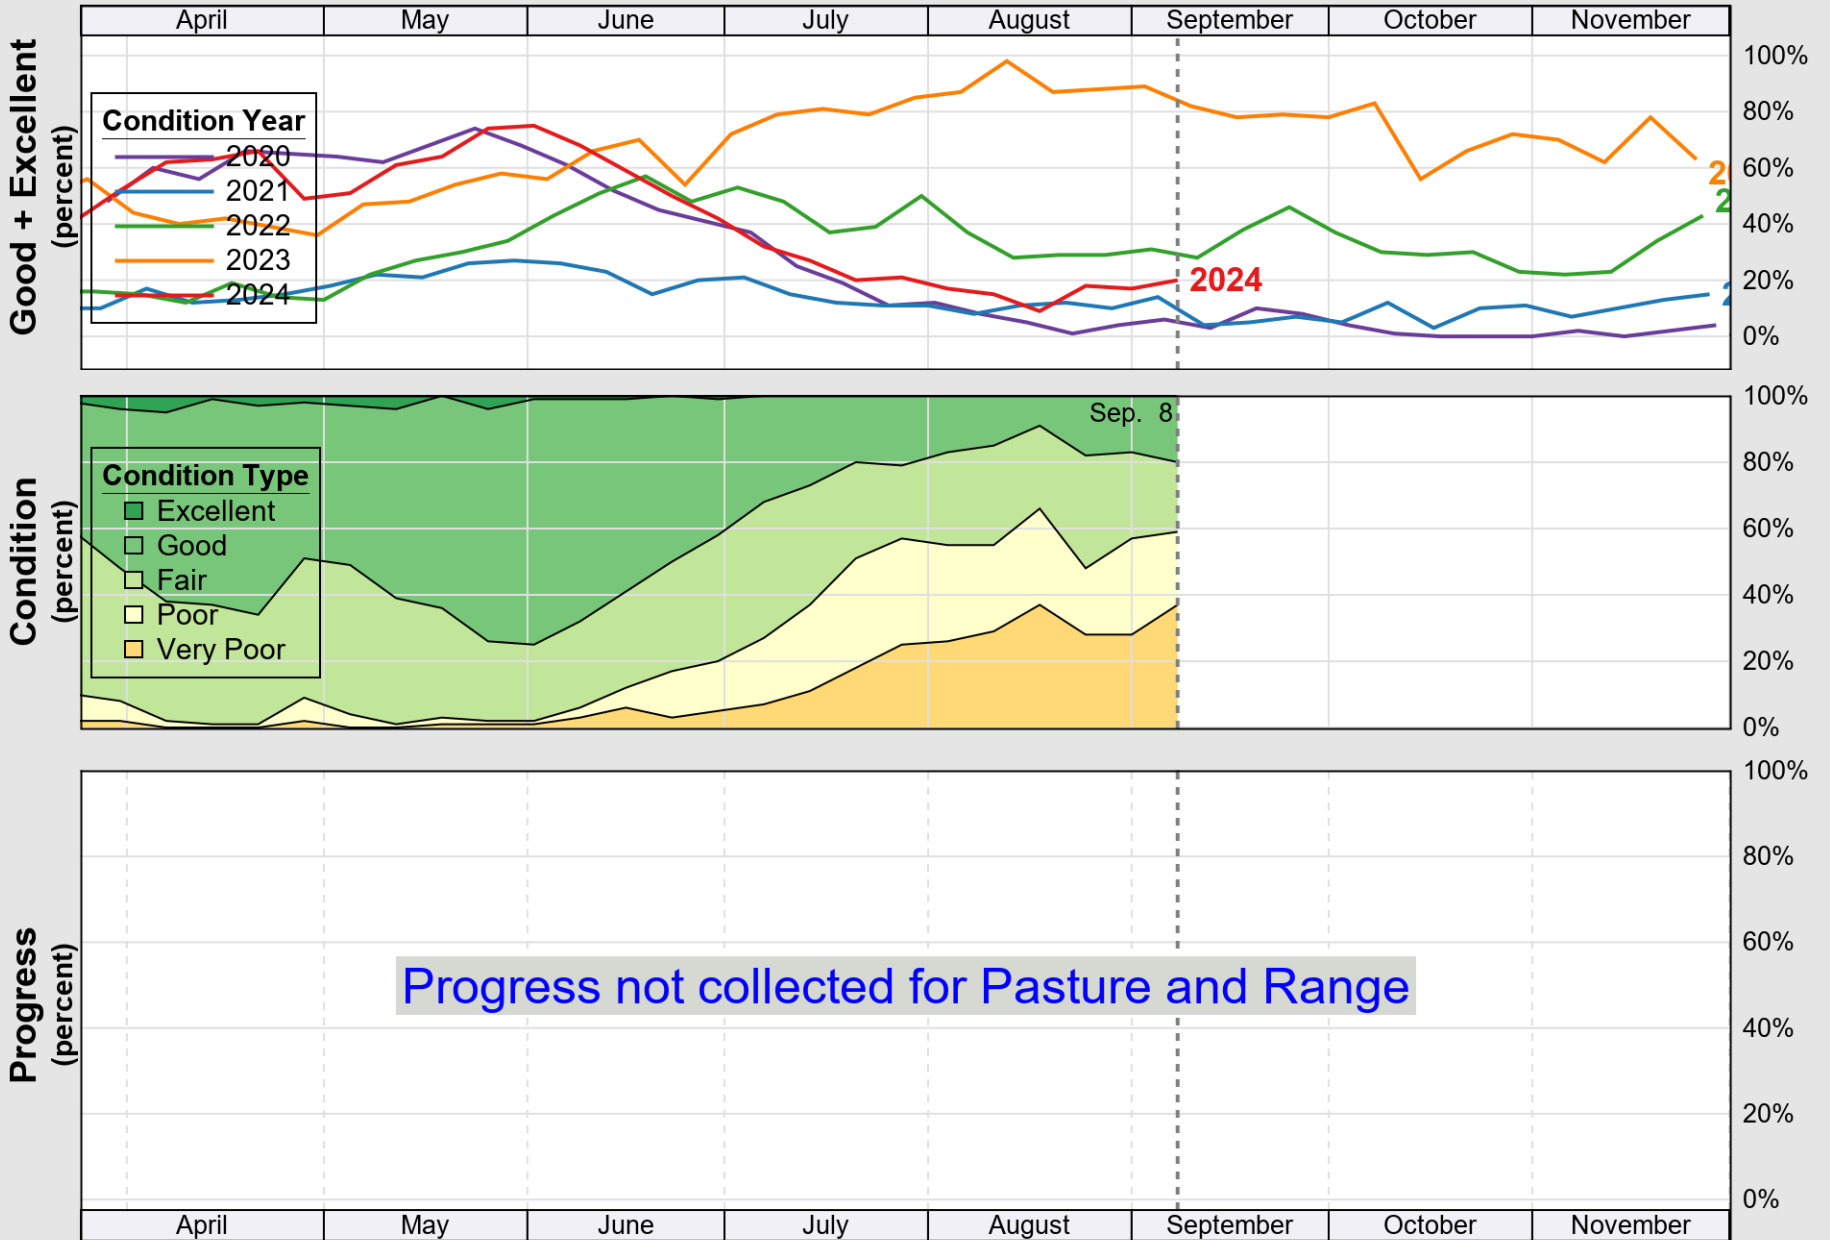

USDA

Crop Progress and Condition: Barley in Wyoming , 2024

NASS

Source: National Agricultural Statistics Service (NASS), Crop Progress Report

USDA

Crop Progress and Condition: Corn in Wyoming , 2024

NASS

Source: National Agricultural Statistics Service (NASS), Crop Progress Report

USDA

Crop Progress and Condition: Pasture and Range in Wyoming , 2024

NASS

Source: National Agricultural Statistics Service (NASS), Crop Progress Report

USDA

Crop Progress and Condition: Sugar Beets in Wyoming , 2024

NASS

Source: National Agricultural Statistics Service (NASS), Crop Progress Report

USDA

Crop Progress and Condition: Winter Wheat in Wyoming, 2024

NASS

Source: National Agricultural Statistics Service (NASS), Crop Progress Report